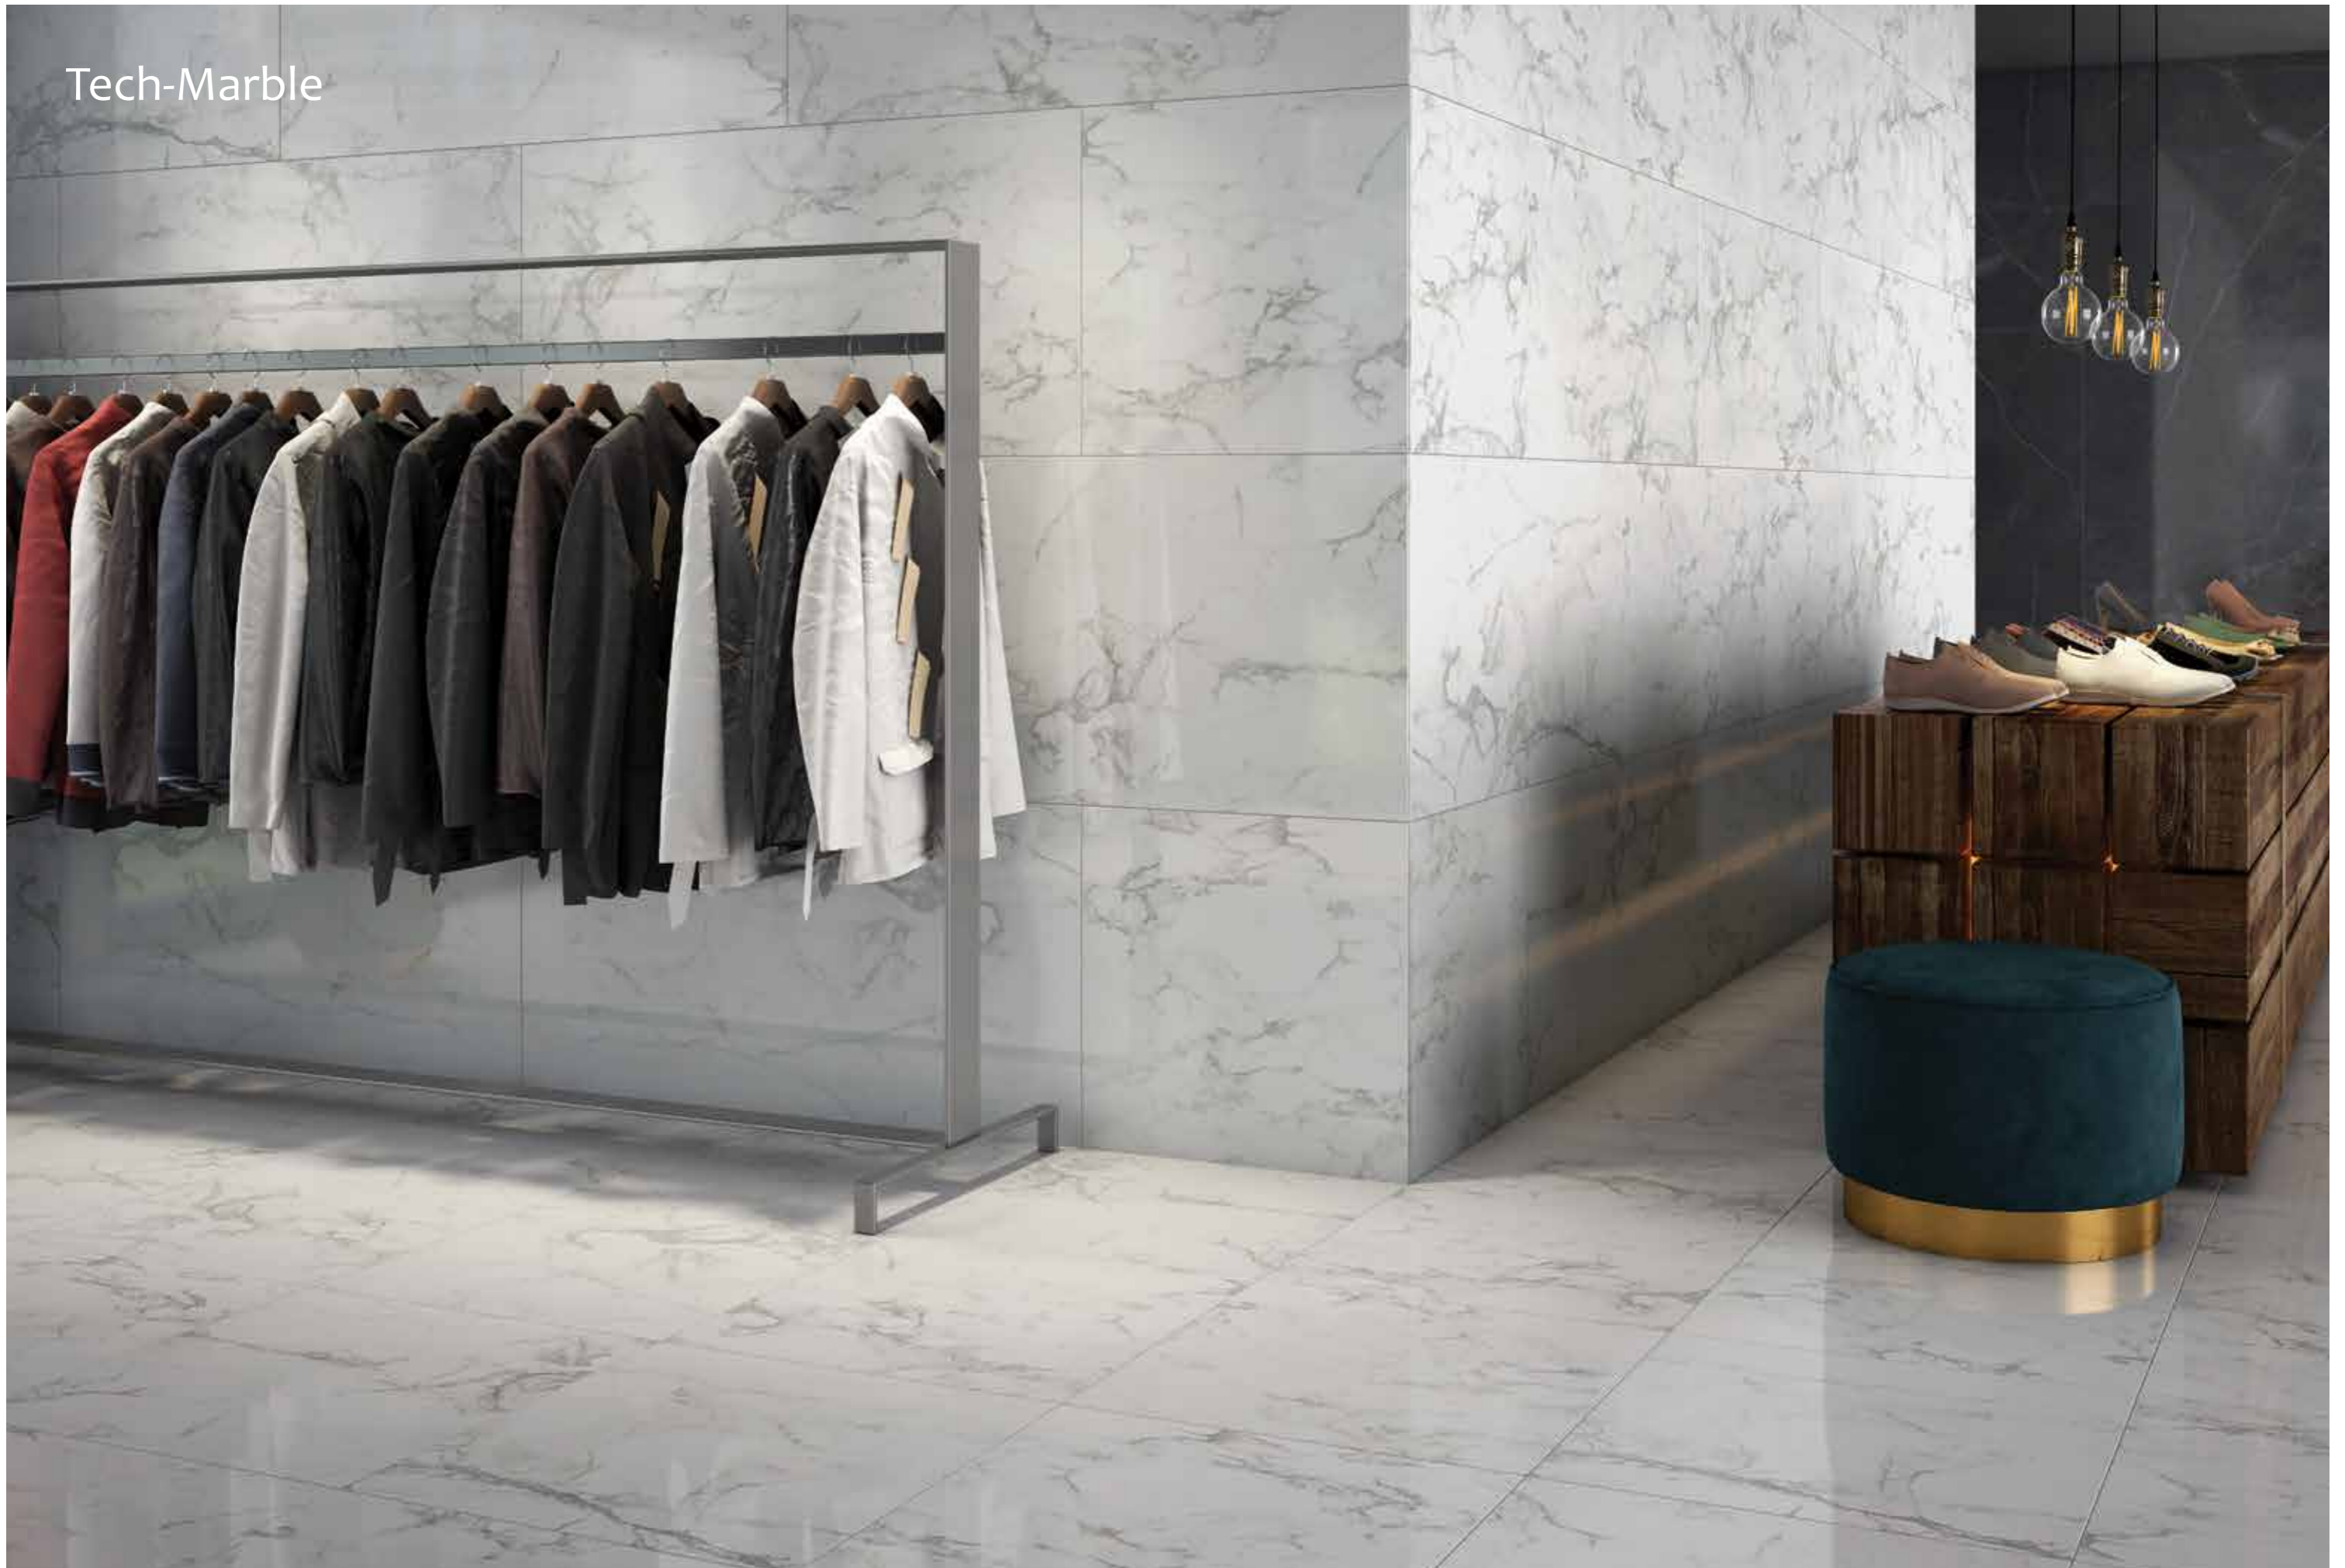

Sizes (cm)	Thickness (mm)	Pieces / Kg	M² / Pz	Pz X	M² X	kg X	Dimensions (cm)		
							Length	Height	Width
120x280	6	66	3-36	20	67.20	1383	287	37	133

SIZES

120x280 cm
47.24"x110.23"
>6 mm

Tech-Marble

MARBLE