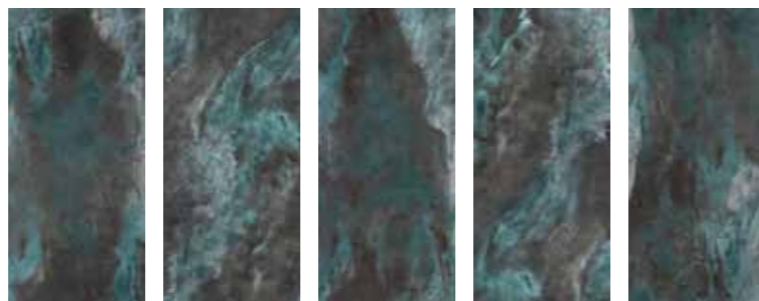

cosmic metal emerald variations
120x280 cm