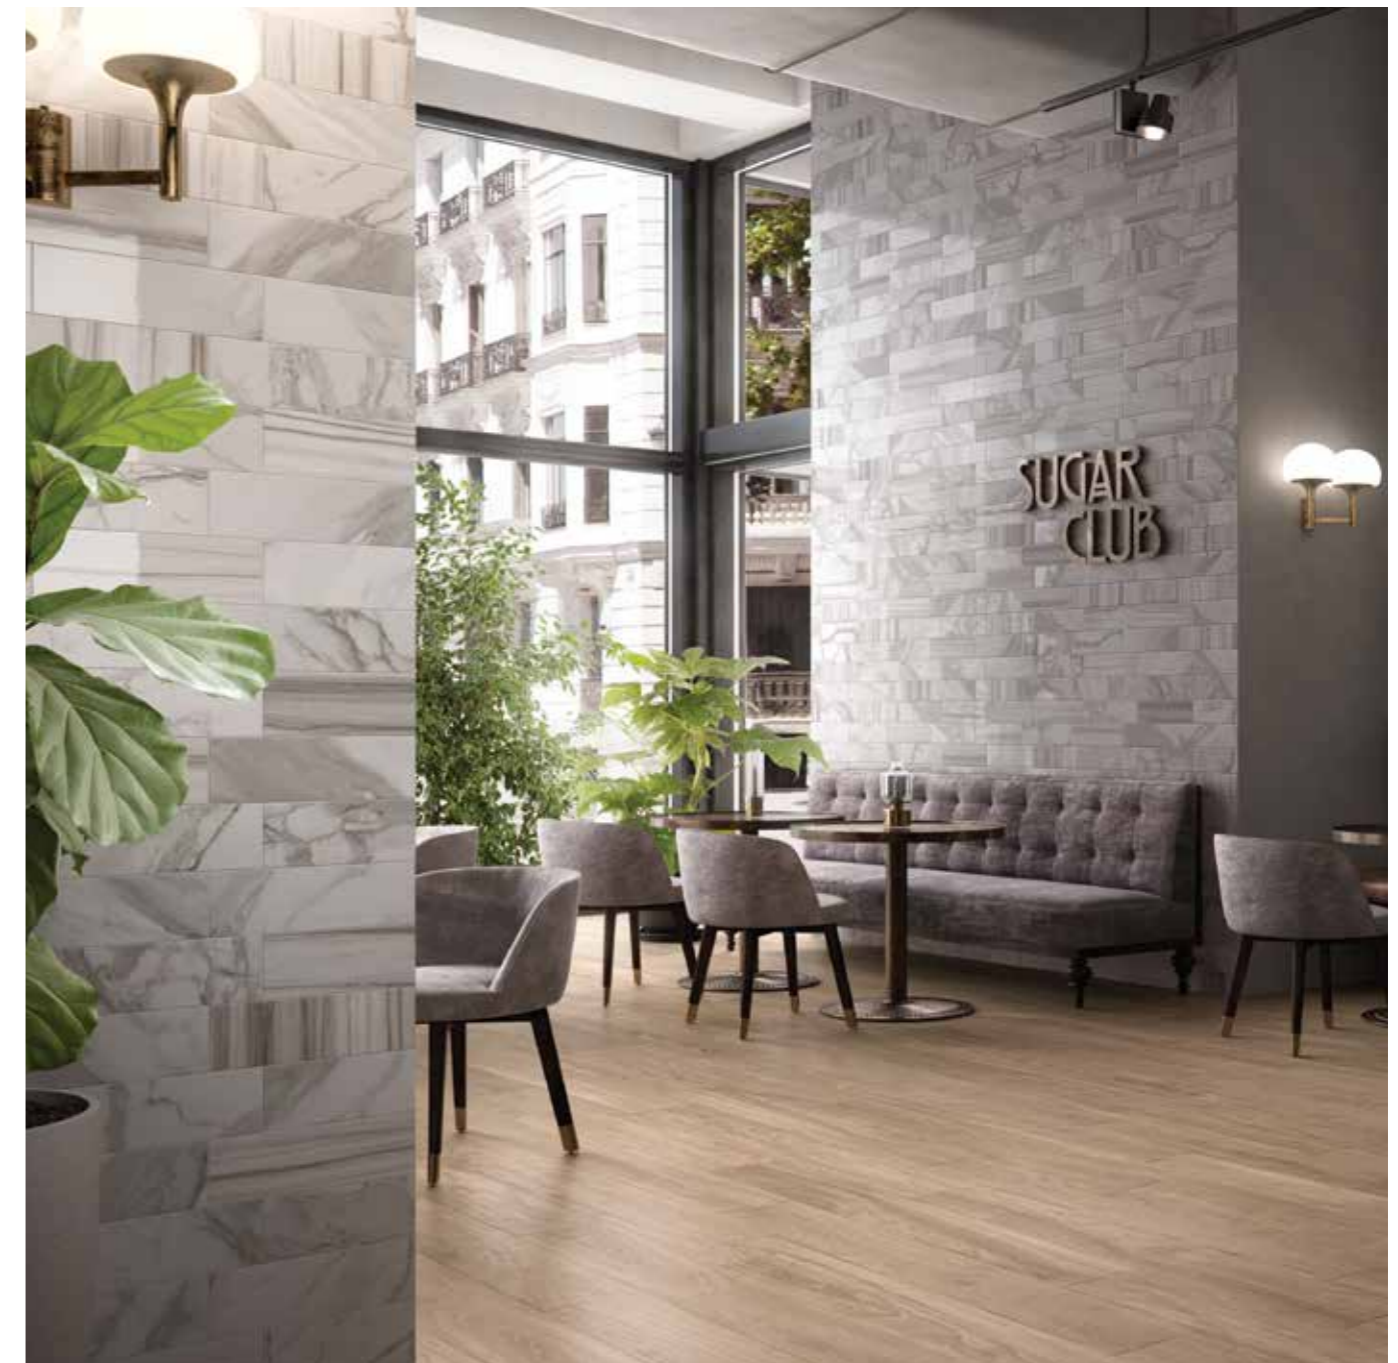

SIZES

10x30 cm
3.92"11.81"

CERAMIC WALL

portofino brick

WHITE BODY CERAMIC TILES

Glossy • Straight • Light Structure

portofino brick blue

portofino brick green