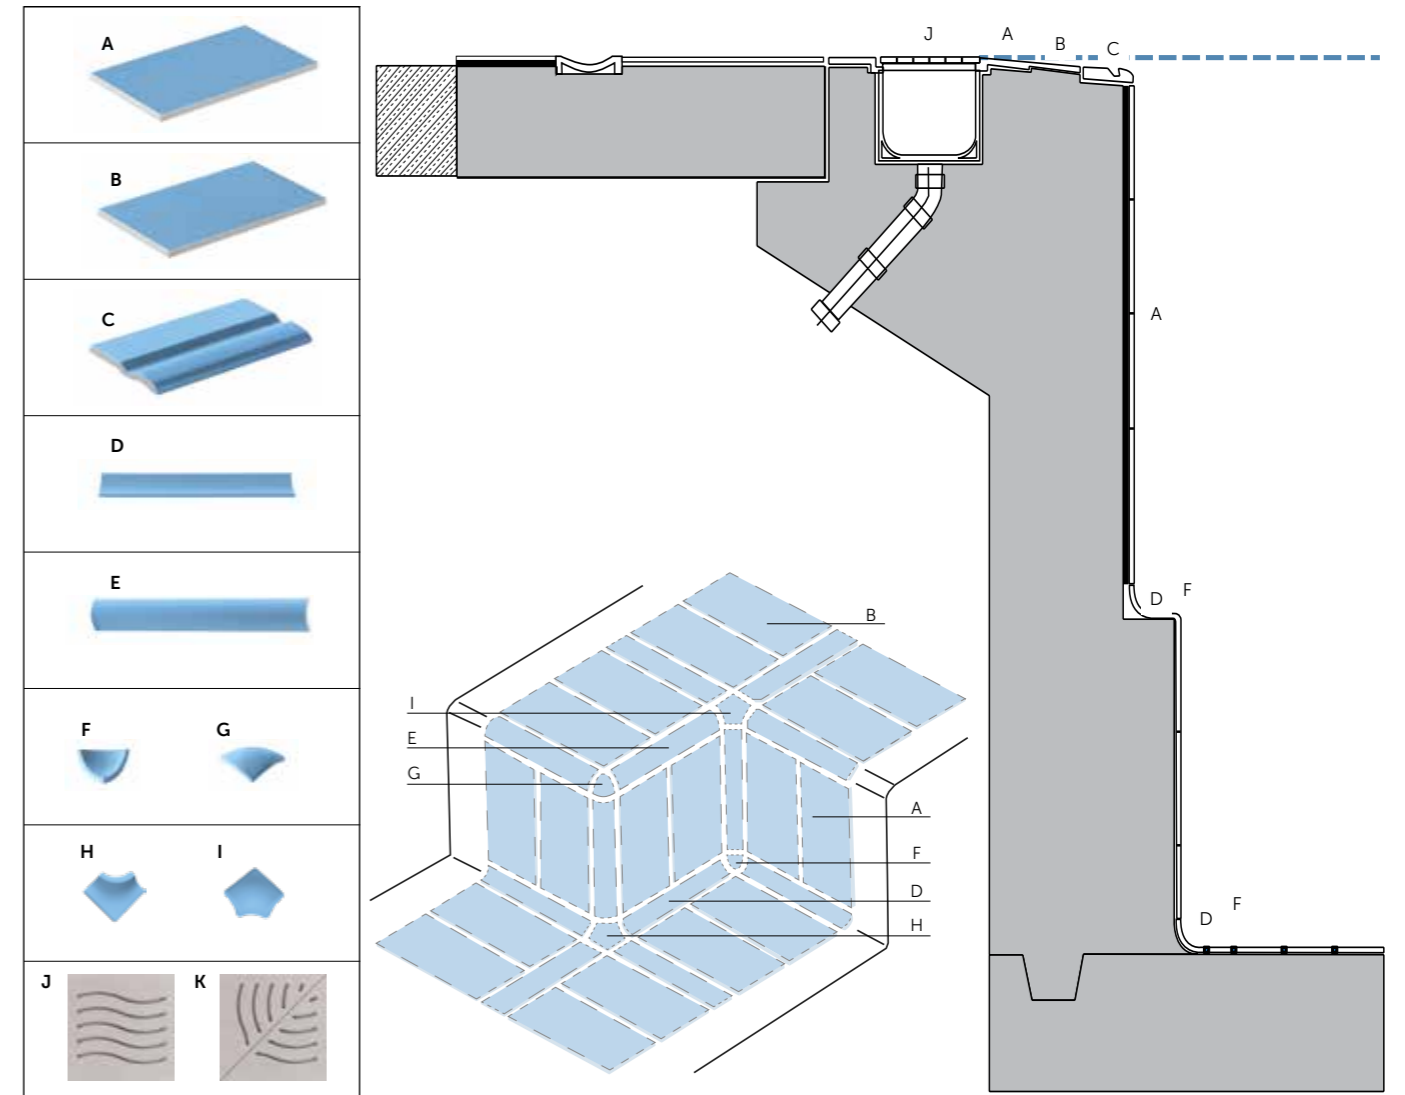

Hydo

Decor

 sky blue step matt / glossy	 navy blue step matt / glossy	 white step matt / glossy			
 navy blue / sky blue step matt	 grey step matt / glossy	 beige step matt / glossy			
 sp-sky a 11.7x24.5 cm / 4.60"x9.64"	 sp-sky b 11.7x24.5 cm / 4.60"x9.64"	 sp-wave 11.7x24.5 cm / 4.60"x9.64"	 chequered cut sky blue* 11.7x11.7 cm / 4.60"x4.60"		
 angle bead external * 2.7x24.5 cm / 1.06"x9.64"	 angle bead internal * 2.7x24.5 cm / 1.06"x9.64"	 corner external * 2.7x2.7 cm / 1.06" x1.06"	 corner internal * 2.7x2.7 cm / 1.06" x1.06"	 Elephant Foot external * 2.7x2.7 cm / 1.06" x1.06"	 Elephant Foot internal * 2.7x2.7 cm / 1.06" x1.06"

*Available colours matt

Mosaic

 beige mix-2 mosaic 5x5	 beige mix-3 mosaic 5x5	 blue mix-2 mosaic 5x5	 blue mix-3 mosaic 5x5	mosaic 5x5 31x31 cm 12.2"x12.2" matt / glossy
 beige mix-2 mosaic 2.5x2.5	 beige mix-3 mosaic 2.5x2.5	 blue mix-2 mosaic 2.5x2.5	 blue mix-3 mosaic 2.5x2.5	mosaic 2.5x2.5 29.7x29.7 cm 11.69"x11.69" matt / glossy