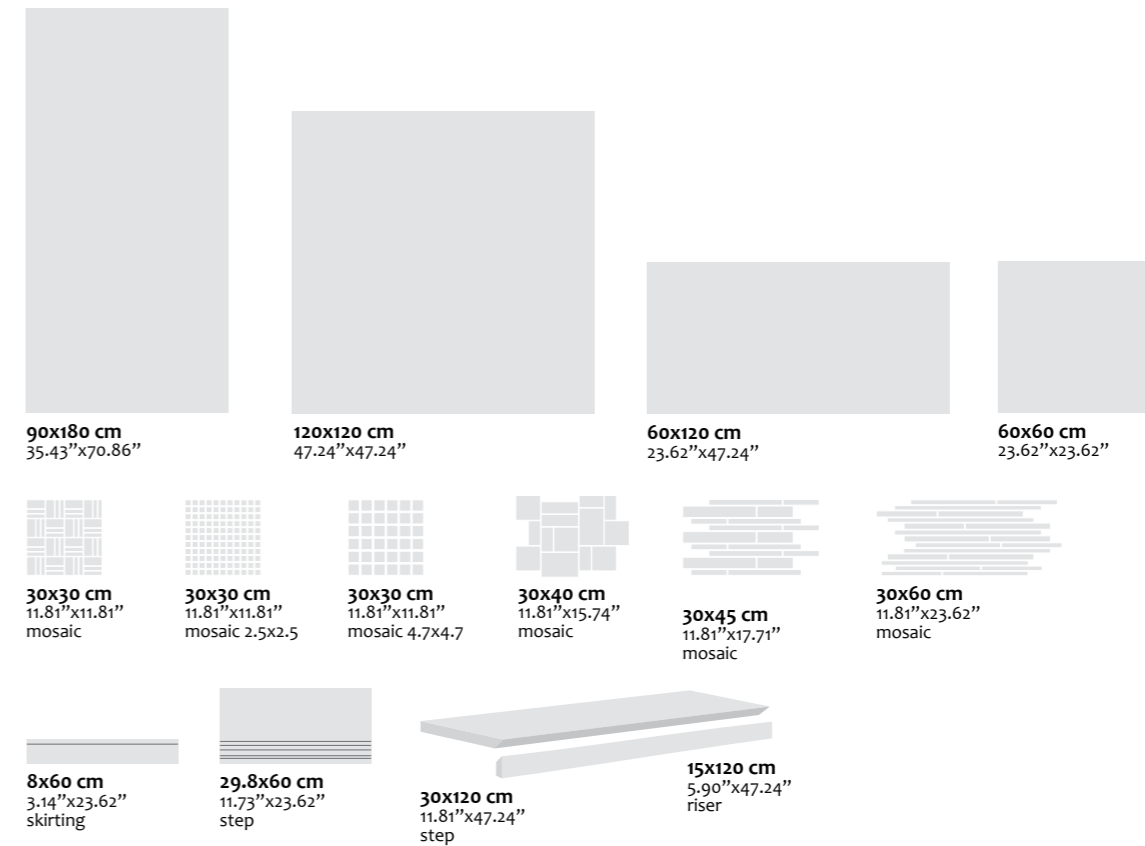

SIZES

Sizes (cm)	Thickness (mm)	Pieces / Kg	M² / Pz	Pz X	M² X	kg X	Dimentions (cm)		
							Length	Height	Width
90x180	9	33	1.62	40	64.8	1370	183	120	68

Sizes (cm)	Thickness (mm)	Pz X	M² X	Kg X	Pz X	M² X	kg X	Dimentions (cm)		
								Length	Height	Width
120x120	9	2	2.88	62.00	28	80.64	1766.00	122	76	134
120x120	9	2	2.88	62.00	20	57.60	1260.00	122	122	58

Sizes (cm)	Thickness (mm)	Pieces / Kg	M² X	Kg X	Sq. Pallet	Sq. Pallet	Eu. Pallet	Eu. Pallet	kg X		
										Eu. Pallet	kg X
60x120	9	2	1.44	30.00	-	-	30	43.20	921.00		
60x60	9	4	1.44	30.00	-	-	30	43.20	921.00		
Mosaic 30x30	9	10	-	14.00	-	-	48	-	672.00		
Mosaic 30x40	9	8	-	13.00	-	-	48	-	624.00		
Mosaic 30x45	9	6	-	15.00	-	-	30	-	450.00		
Mosaic 30x60	9	6	-	17.00	-	-	30	-	510.00		
Steps 30x120	9	2	0.72	20.00	-	-	-	-	-		
Steps 29.8x60	9	6	-	18.00	-	-	48	-	900.00		
Skirting 8x60	9	18	-	19.00	80	1520.00	-	-	-