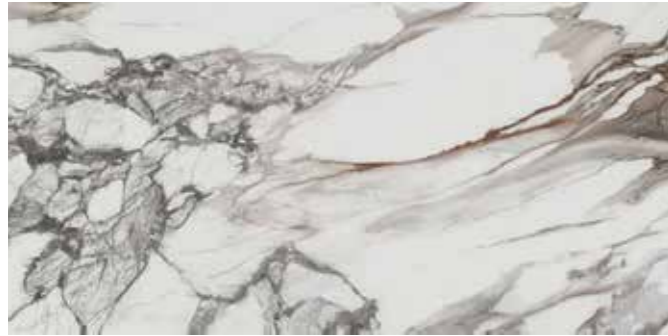

classic fiorito beige