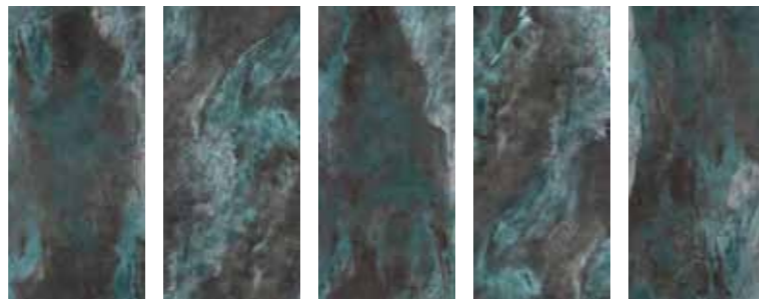

SIZES

120x280 cm
47.24"x110.23"
>6 mm

Cosmic Metal

PORCELAIN TILES

Matt • Rectified • Smooth

cosmic metal emerald variations
120x280 cm

cosmic metal emerald

Name	Code	Size(CM)
cosmic metal emerald	A8zGCOSM-EMD.MoX6R	120x280