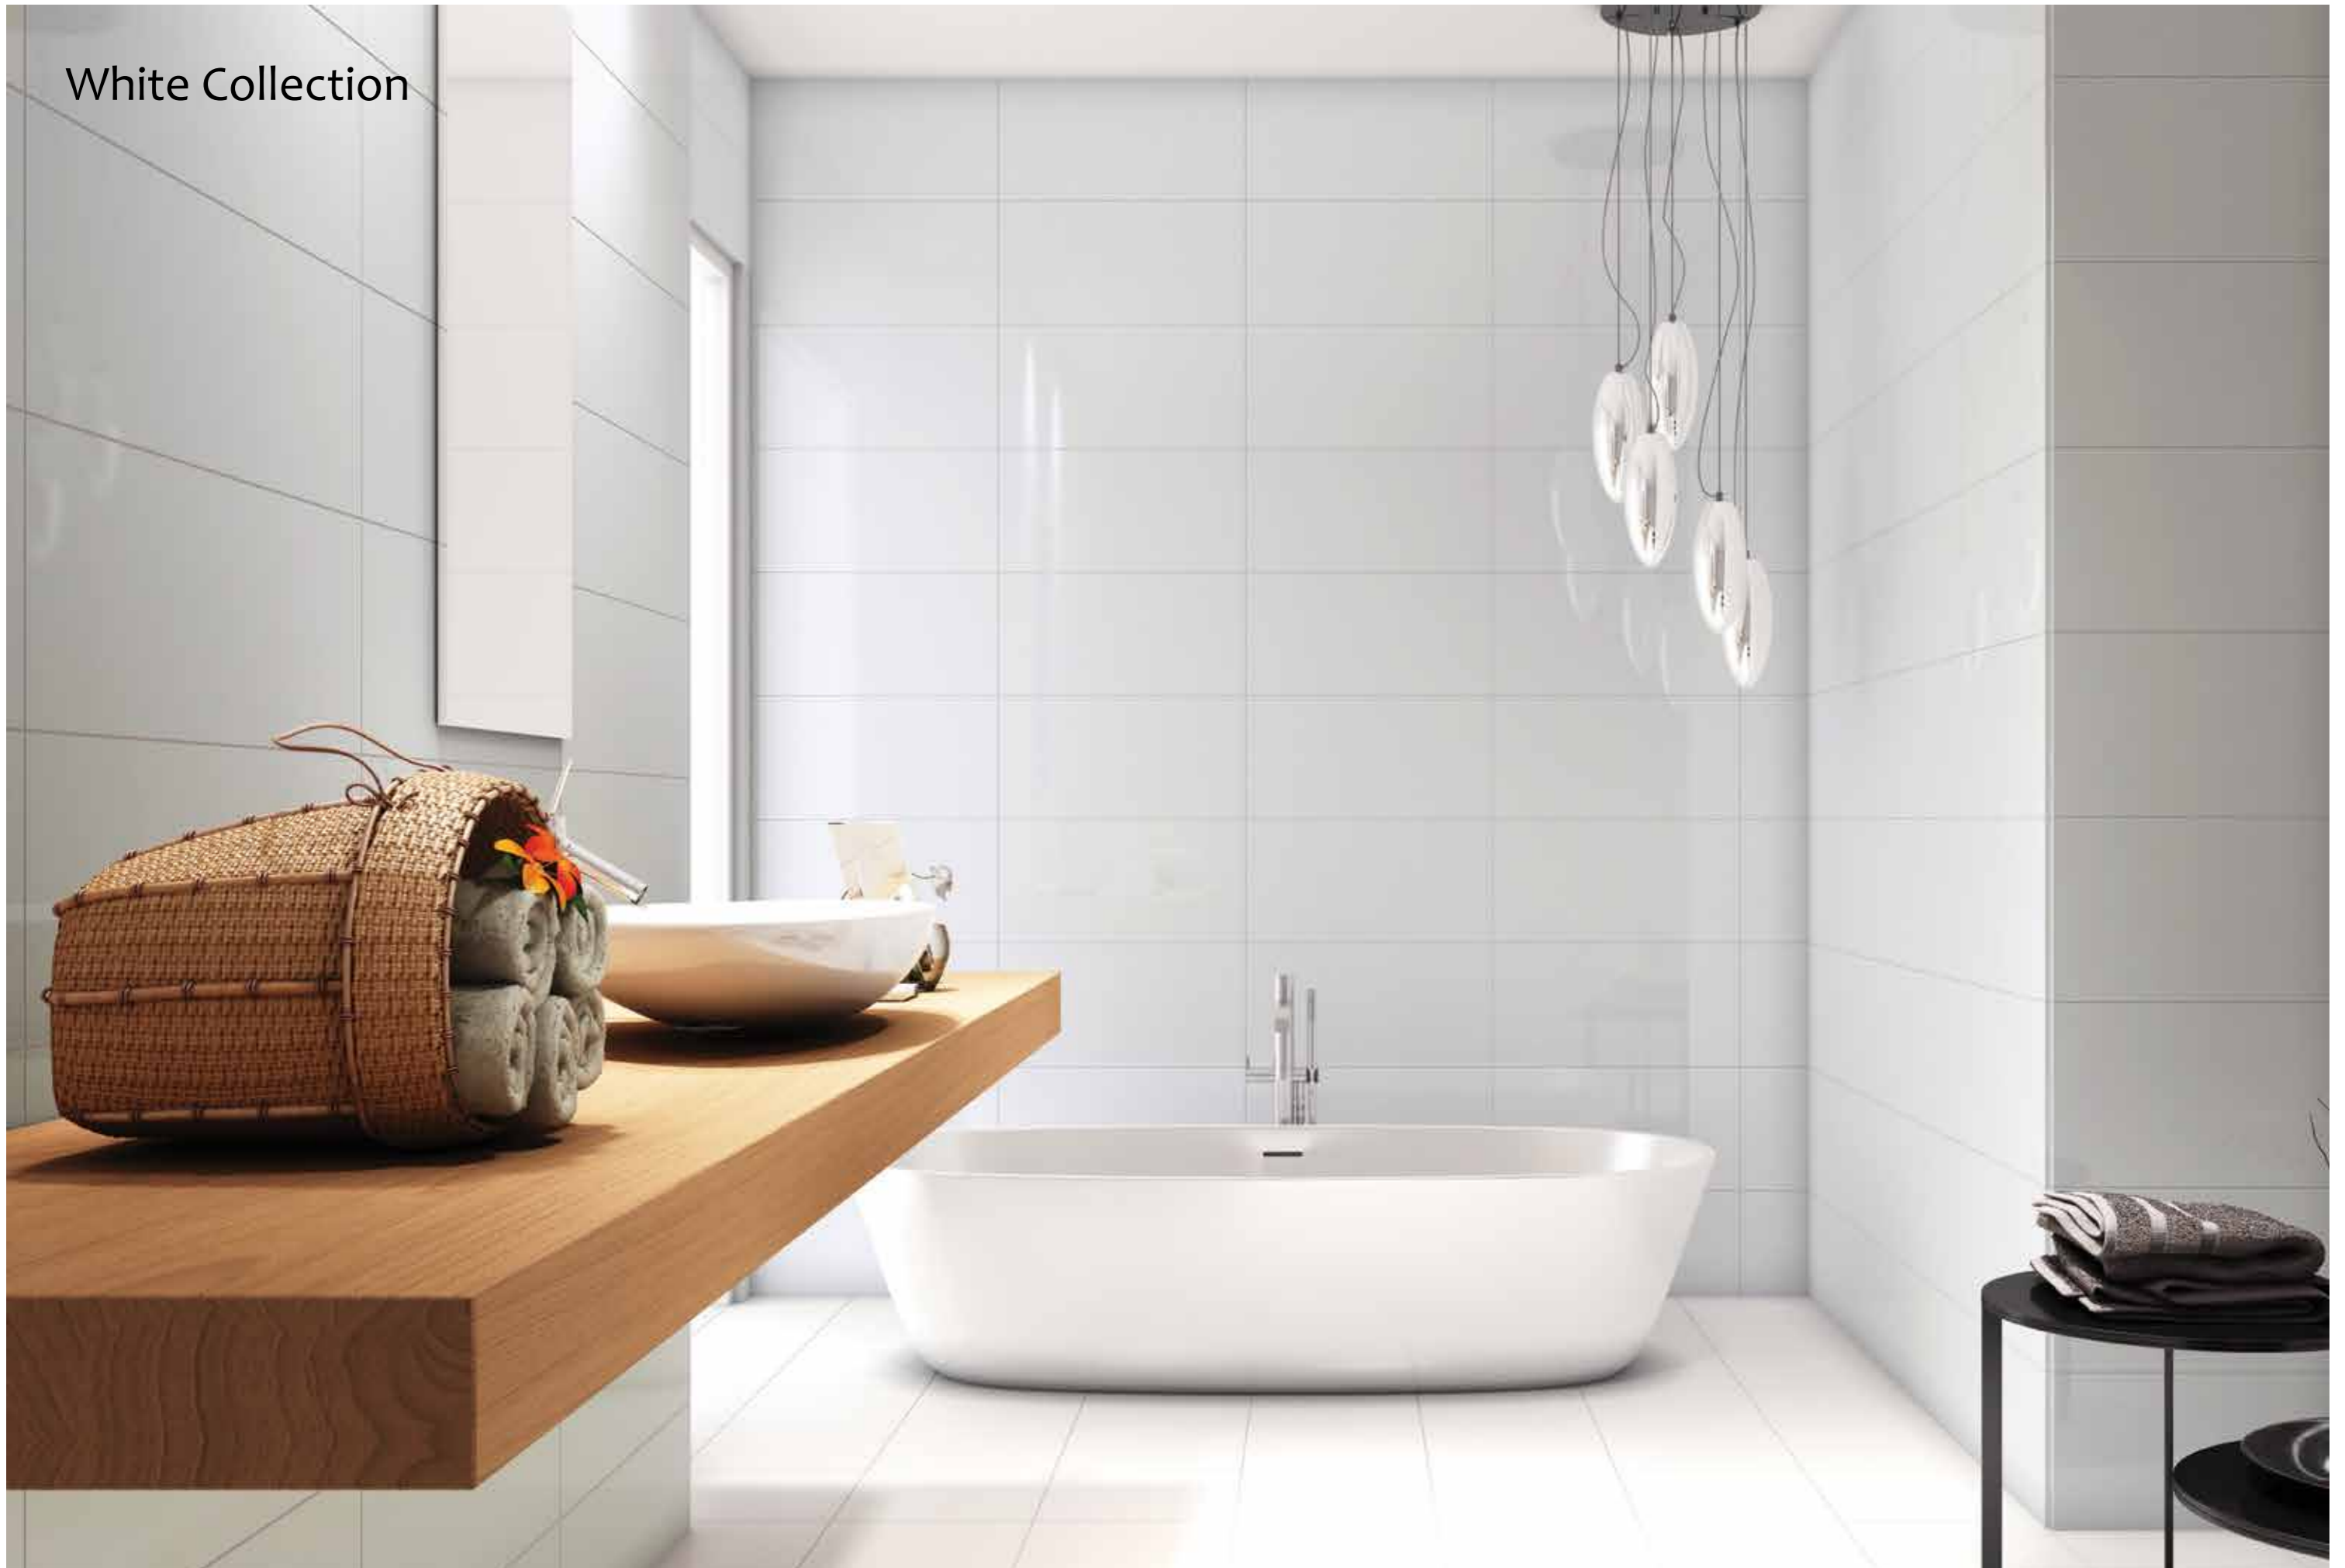

White Collection

CERAMIC WALL

White Collection

RED BODY CERAMIC TILES

Matt / Glossy • Rectified / Straight • Smooth

attraction white
glossy

attraction white
matt

14000 white
glossy

14000 white
matt

700 white
matt

premium white
glossy

premium white
matt

orion bianco white
glossy

orion bianco white
matt

SIZES

60x60 cm
23.62"x23.62"
floor

30x60 cm
11.81"x23.62"
wall

41.6x41.6 cm
16.37"x16.37"
floor

33x33 cm
12"x12"
floor

10x10 cm
3.93"x3.93"
wall

Name	Code Glossy	Size(CM)	Code Matt	Size(CM)
attraction white	A06RATTR-WHo.GoR	60x60	A06RATTR-WHo.MoR	60x60
14000 white	A14R1400-WHo.GoR	30x60	A14R1400-WHo.MoR	30x60
700 white	-	-	A07R700-WHo.MoU	41.6x41.6
premium white	A04RPREM-WHE.GoXoU	33x33	A04RPREM-WHo.MoU	33x33
orion bianco white	A10SBIAN-WHo.GoU	10x10	A10SBIAN-WHo.MoU	10x10

Sizes (cm)	Thickness (mm)	Pieces X	M² X	Kg X	Sq. Pallet	M² X Sq. Pallet	kg X Sq. Pallet	Eu. Pallet	M² X Eu. Pallet	kg X Eu. Pallet
60x60	9.8	5	1.8	34.00	27	48.6	918.00	-	-	-
41.6x41.6	9	10	1.73	29.5	44	76.12	1315.00	44	76.12	1315.00
33x33	8.5	13	1.42	23.0	81	115.02	1863.00	46	65.32	1058.00
30x60	9.50	5	0.9	17.5	72	64.80	1260.00	48	43.2	840.00
10x10	6.5	108	1.08	15.5	108	116.64	1674.00	72	77.76	1116.00