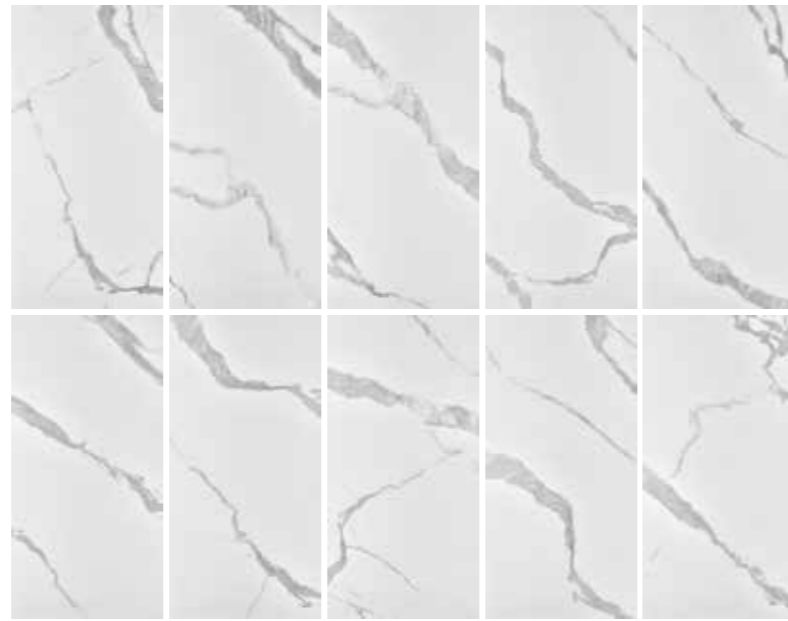

impact statuario white 90x180 cm faces