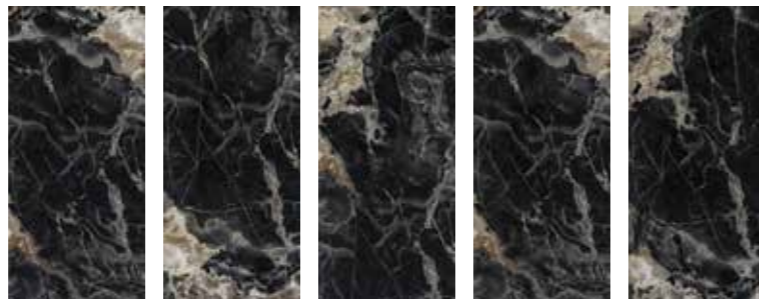

dark onyx black variations
120x280