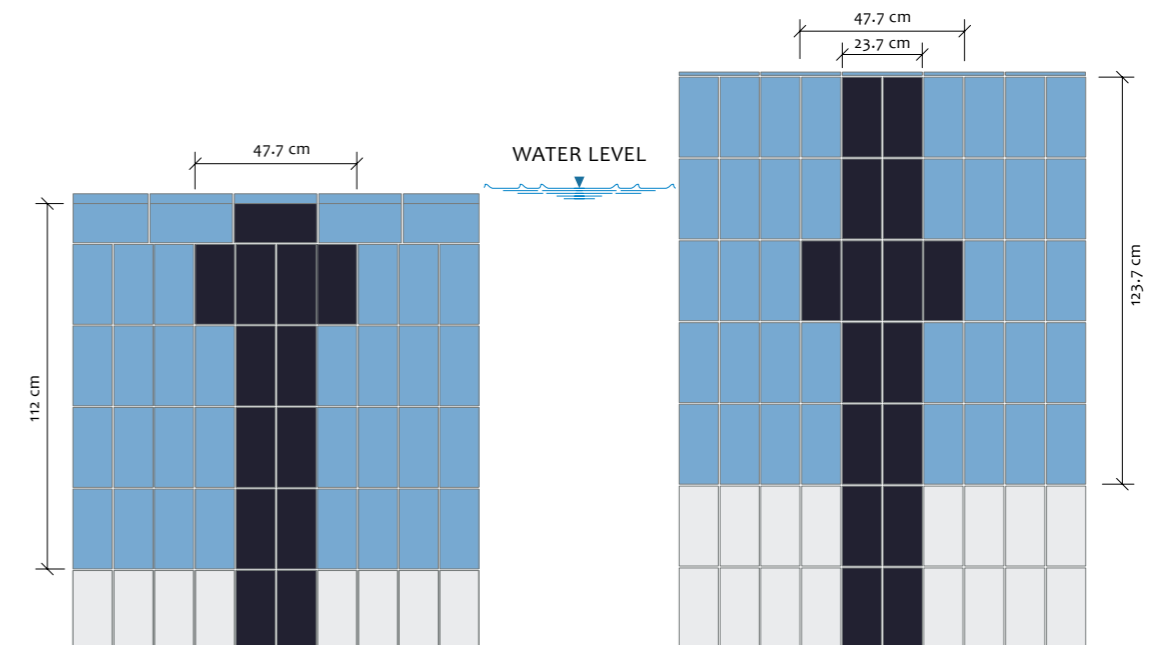

Hydo

GRESS WHITE BODY TILES

Matt / Glossy • Straight • Smooth / Light Structure

Name	Code matt	Size(CM)	Name	Code glossy	Size(CM)
sky blue	A21SHYDO-SKB.MoXoU	11.7x24.5	sky blue	A21SHYDO-SKB.GoXoU	11.7x24.5
navy blue	A21SHYDO-NAY.MoXoU	11.7x24.5	navy blue	A21SHYDO-NAY.GoXoU	11.7x24.5
beige	A21SHYDO-BEE.MoXoU	11.7x24.5	beige	A21SHYDO-BEE.GoXoU	11.7x24.5
white	A21SHYDO-WHE.MoXoU	11.7x24.5	white	A21SHYDO-WHE.GoXoU	11.7x24.5
grey	A21SHYDO-GRY.MoXoU	11.7x24.5	grey	A21SHYDO-GRY.GoXoU	11.7x24.5
Name	Code matt	Size(CM)			
sky blue dotted	A21SHYDO-SKB.MTXoU	11.7x24.5			
navy blue dotted	A21SHYDO-NAY.MTXoU	11.7x24.5			
beige dotted	A21SHYDO-BEE.MTXoU	11.7x24.5			
white dotted	A21SHYDO-WHE.MTXoU	11.7x24.5			
grey dotted	A21SHYDO-GRY.MTXoU	11.7x24.5			

Sizes (cm)	Thickness (mm)	Pieces X	M² X	Kg X	Sq. Pallet	M² X Sq. Pallet	kg X Sq. Pallet	Eu. Pallet	M² X Eu. Pallet	kg X Eu. Pallet
11.7X24.5		28	0.8	13.50	112	89.60	1512.00	96	76.80	1296.00

SIZES