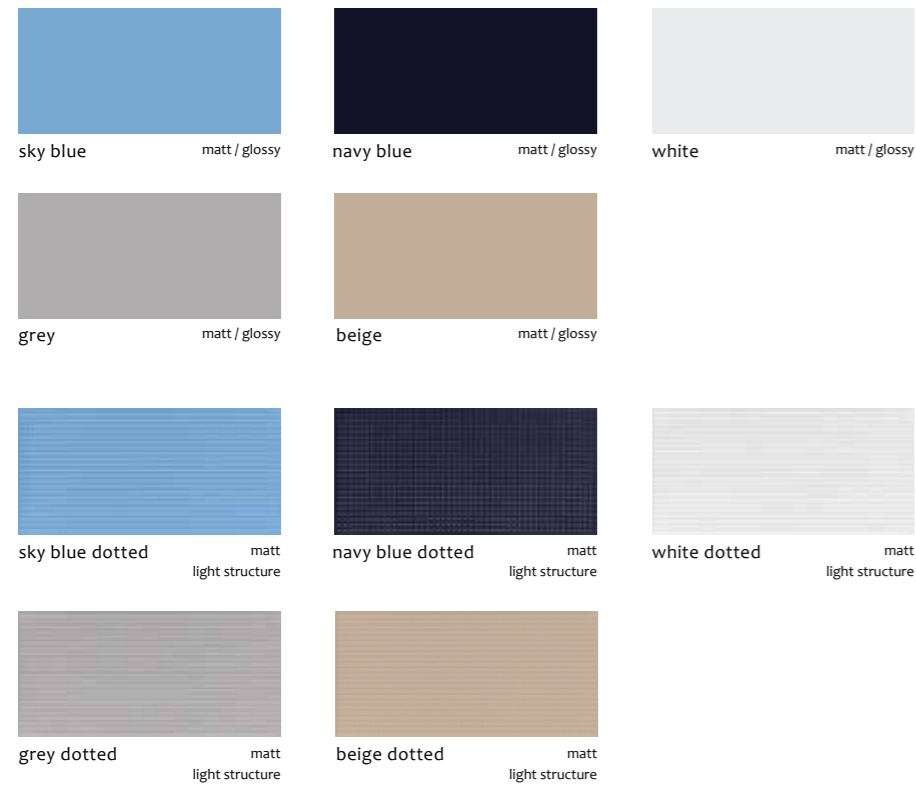

Hydo

GRESS WHITE BODY TILES

Matt / Glossy • Straight • Smooth / Light Structure