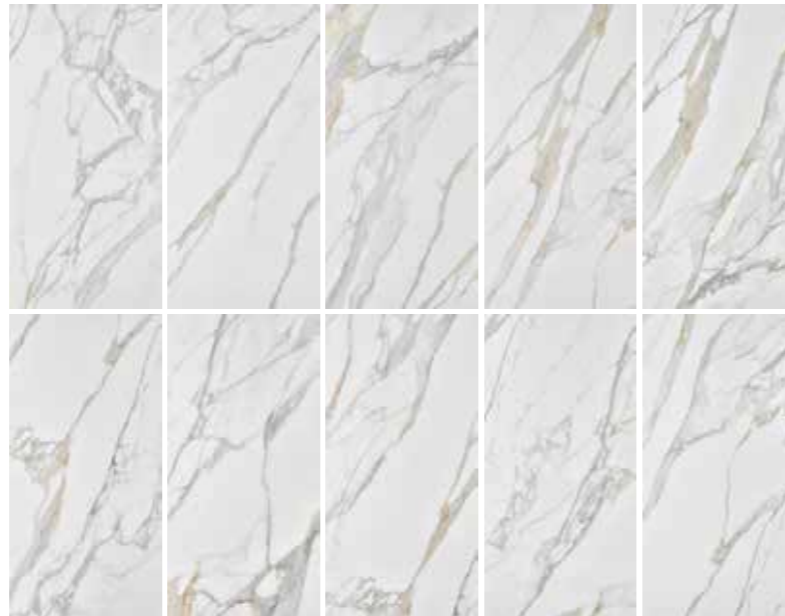

marble treviso white variations

marble treviso white

Name	Code	Size(CM)
marble treviso white	A82GMBLT-WHE.NoX6P	120x180
marble treviso white	A22GMBLT-WHE.NoX5P	120x120
marble treviso white	A93GMBLT-WHE.NoX5P	90x180