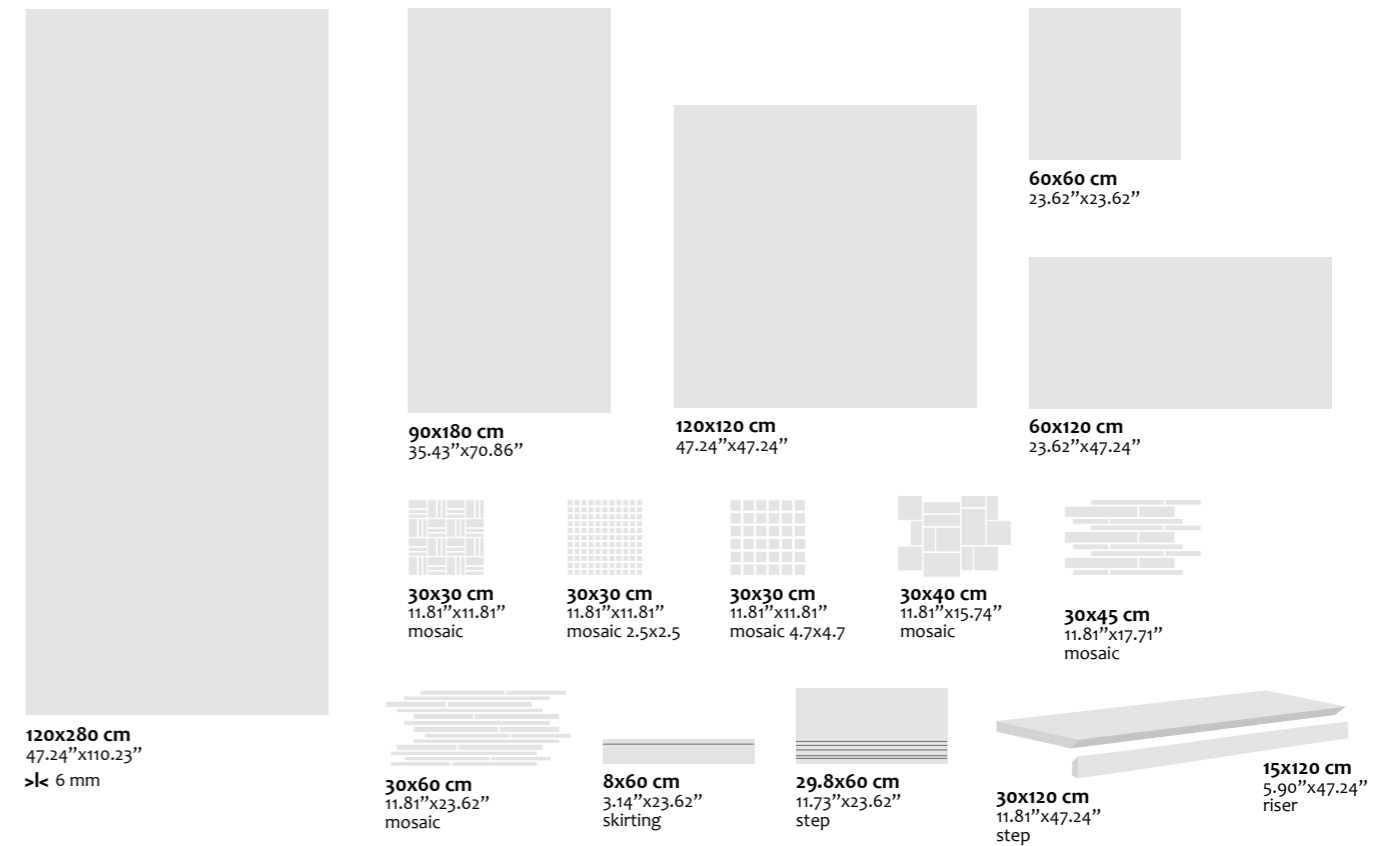

SIZES

Sizes (cm)	Thickness (mm)	Pieces / Kg	M² / Pz	Pz X	M² X	kg X	Dimensions (cm)		
							Length	Height	Width
120x280	6	66	3.36	20	67.20	1383	287	37	133
90x180	9	33	1.62	40	64.8	1370	183	120	68

Sizes (cm)	Thickness (mm)	Pz X	M² X	Kg X	Pz X	M² X	kg X	Dimensions (cm)		
								Length	Height	Width
120x120	9	2	2.88	62.00	28	80.64	1766.00	122	76	134
120x120	9	2	2.88	62.00	20	57.60	1260.00	122	122	58

Sizes (cm)	Thickness (mm)	Pieces X	M² X	Kg X	Sq. Pallet	kg X Sq. Pallet	Eu. Pallet	M² X Eu. Pallet	kg X Eu. Pallet										
										60x120	9	2	1.44	30.00	-	-	30	43.20	921.00
60x60	9	4	1.44	30.00	-	-	30	43.20	921.00										
Mosaic 30x30	9	10	-	14.00	-	-	48	-	672.00										
Mosaic 30x40	9	8	-	13.00	-	-	48	-	624.00										
Mosaic 30x45	9	6	-	15.00	-	-	30	-	450.00										
Mosaic 30x60	9	6	-	17.00	-	-	30	-	510.00										
Steps 30x120	9	2	0.72	20.00	-	-	-	-	-										
Steps 29.8x60	9	6	-	18.00	-	-	48	-	900.00										
Skirting 8x60	9	18	-	19.00	80	1520.00	-	-	-