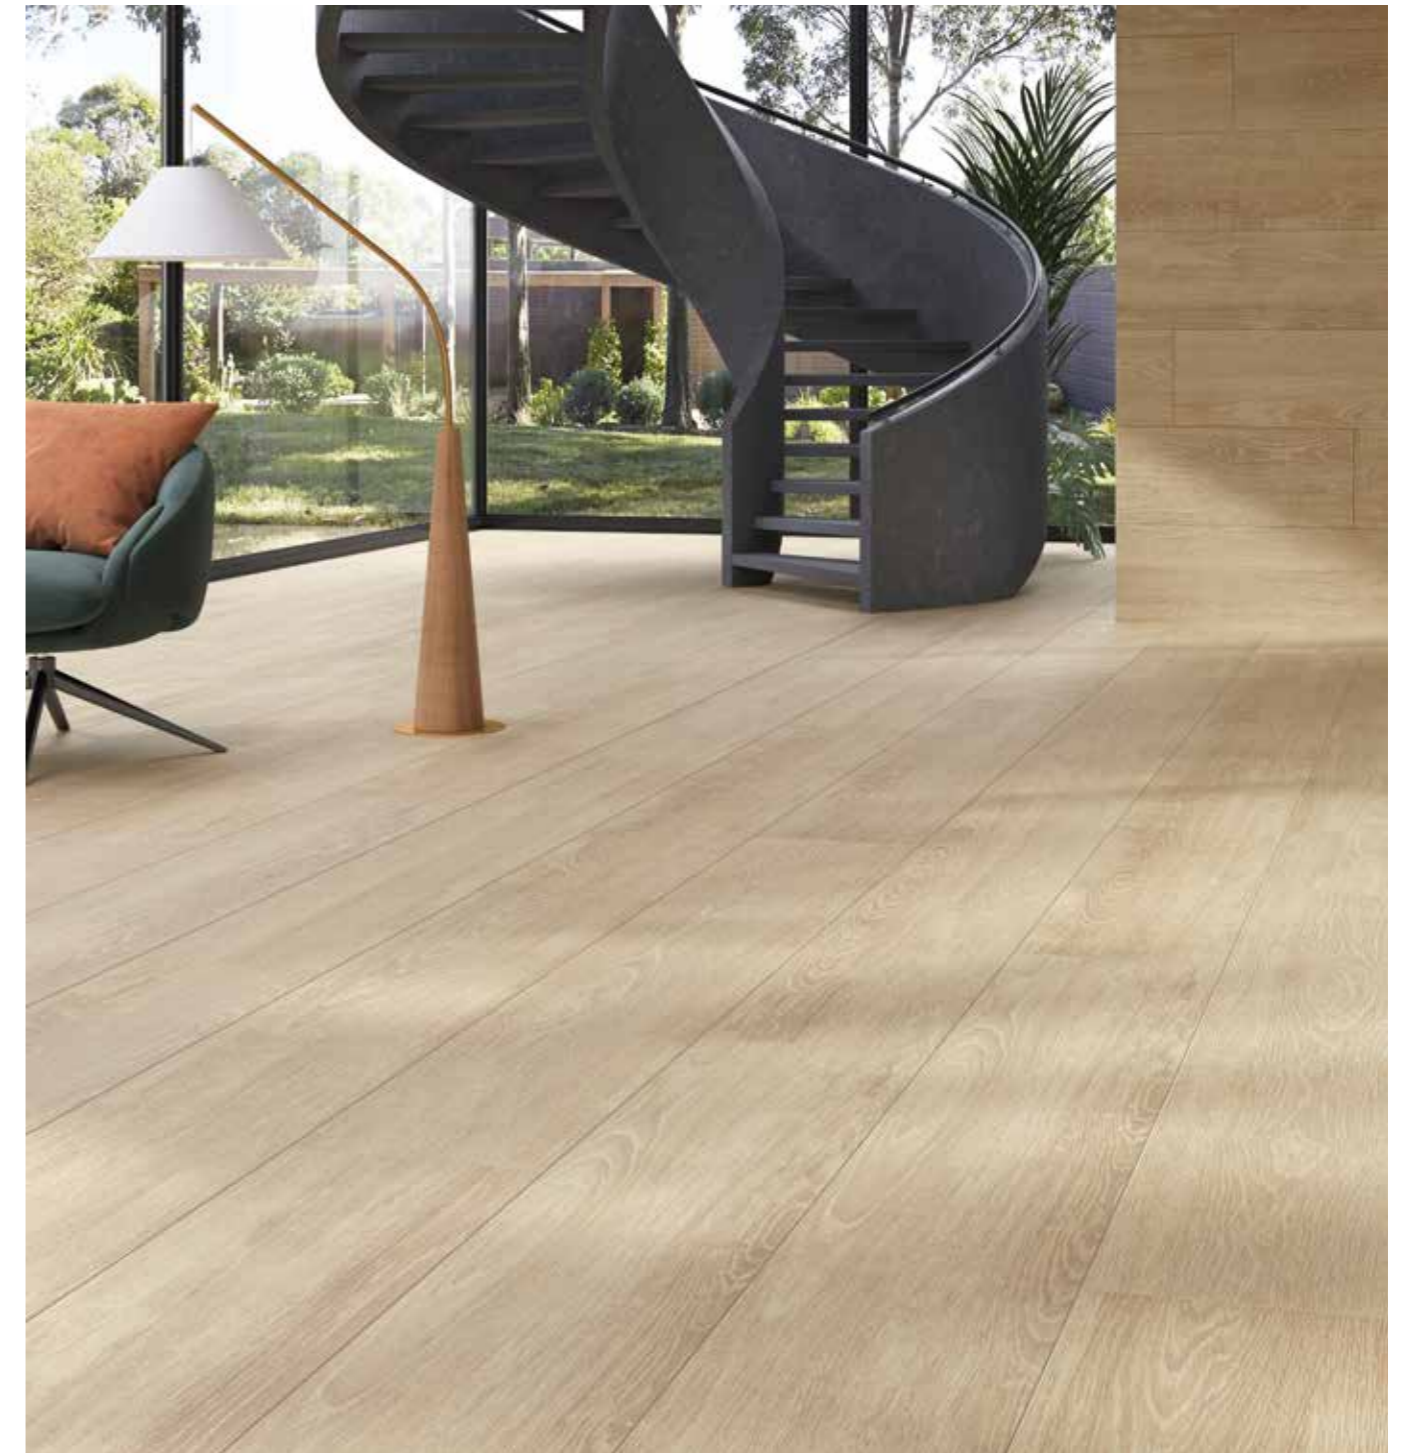

Amazonia Wood

PORCELAIN TILES

Matt • Rectified • Smooth

Name	Code	Size(CM)
amazonia wood natural	A92GAMZW#NAT.MoX5R	29,5x180
amazonia wood beige	A92GAMZW#BEE.MoX5R	29,5x180
amazonia wood taupe	A92GAMZW#TPE.MoX5R	29,5x180
amazonia wood grey	A92GAMZW#GRY.MoX5R	29,5x180

Sizes (cm)	Thickness (mm)	Pieces X	M² X	Kg X	X Eu. Pallet	M² X Eu. Pallet	kg X Eu. Pallet
29,5x120							

SIZES

29,5x180 cm
11.61"x70.86"