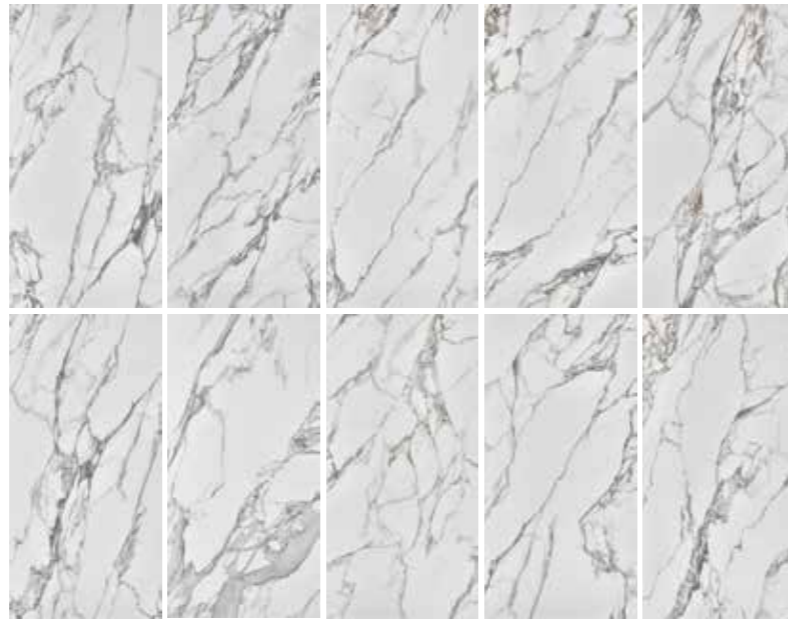

statuario vitruvio white 90x180 cm faces