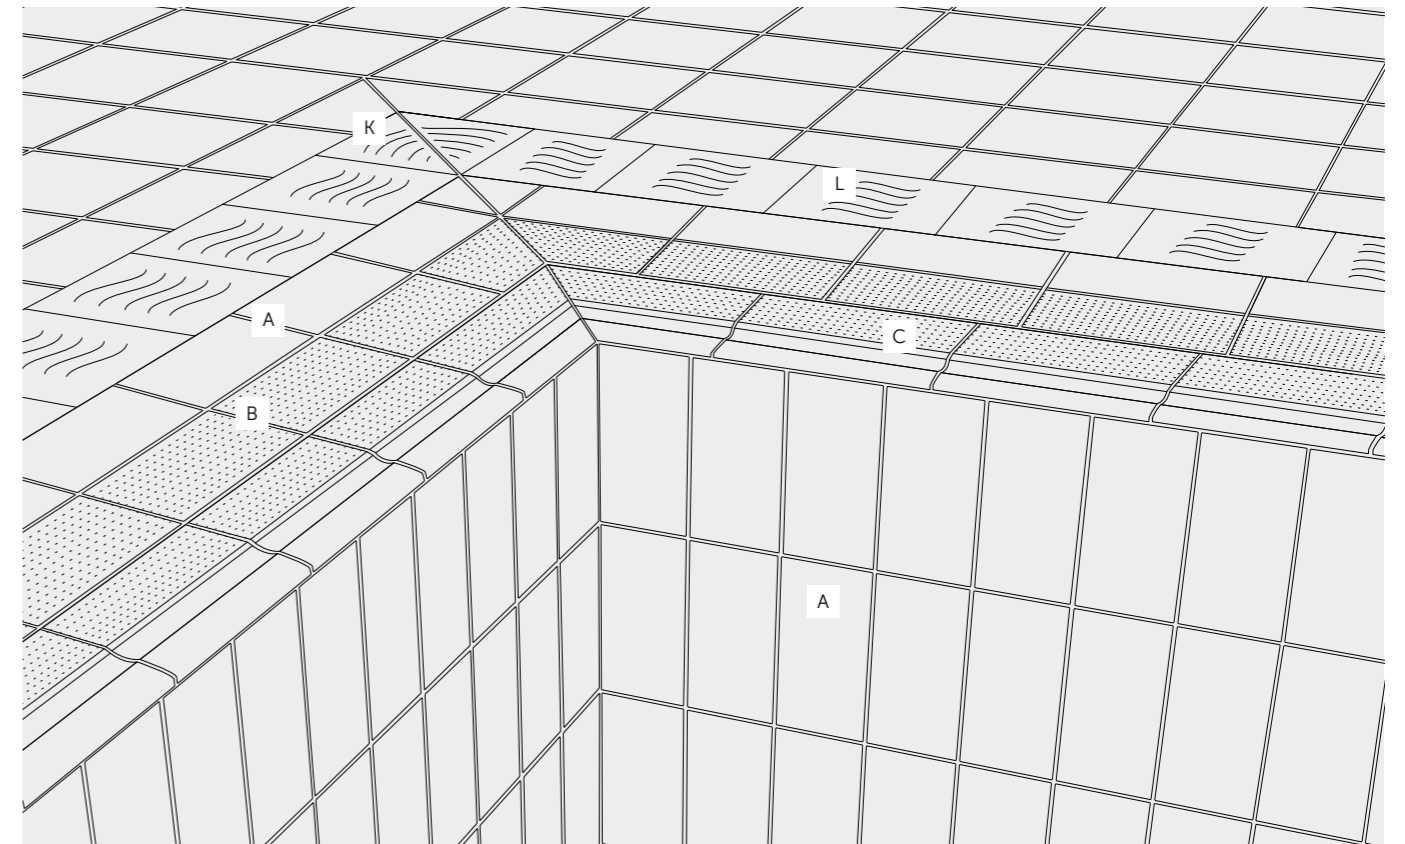

Hydo

Decor

 sky blue step matt / glossy	 navy blue step matt / glossy	 white step matt / glossy			
 navy blue / sky blue step matt	 grey step matt / glossy	 beige step matt / glossy			
 sp-sky a 11.7x24.5 cm / 4.60"x9.64"	 sp-sky b 11.7x24.5 cm / 4.60"x9.64"	 sp-wave 11.7x24.5 cm / 4.60"x9.64"	 chequered cut sky blue* 11.7x11.7 cm / 4.60"x4.60"		
 angle bead external * 2.7x24.5 cm / 1.06"x9.64"	 angle bead internal * 2.7x24.5 cm / 1.06"x9.64"	 corner external * 2.7x2.7 cm / 1.06" x1.06"	 corner internal * 2.7x2.7 cm / 1.06" x1.06"	 Elephant Foot external * 2.7x2.7 cm / 1.06" x1.06"	 Elephant Foot internal * 2.7x2.7 cm / 1.06" x1.06"

*Available colours matt

Mosaic

 beige mix-2 mosaic 5x5	 beige mix-3 mosaic 5x5	 blue mix-2 mosaic 5x5	 blue mix-3 mosaic 5x5	mosaic 5x5 31x31 cm 12.2"x12.2" matt / glossy
 beige mix-2 mosaic 2.5x2.5	 beige mix-3 mosaic 2.5x2.5	 blue mix-2 mosaic 2.5x2.5	 blue mix-3 mosaic 2.5x2.5	mosaic 2.5x2.5 29.7x29.7 cm 11.69"x11.69" matt / glossy