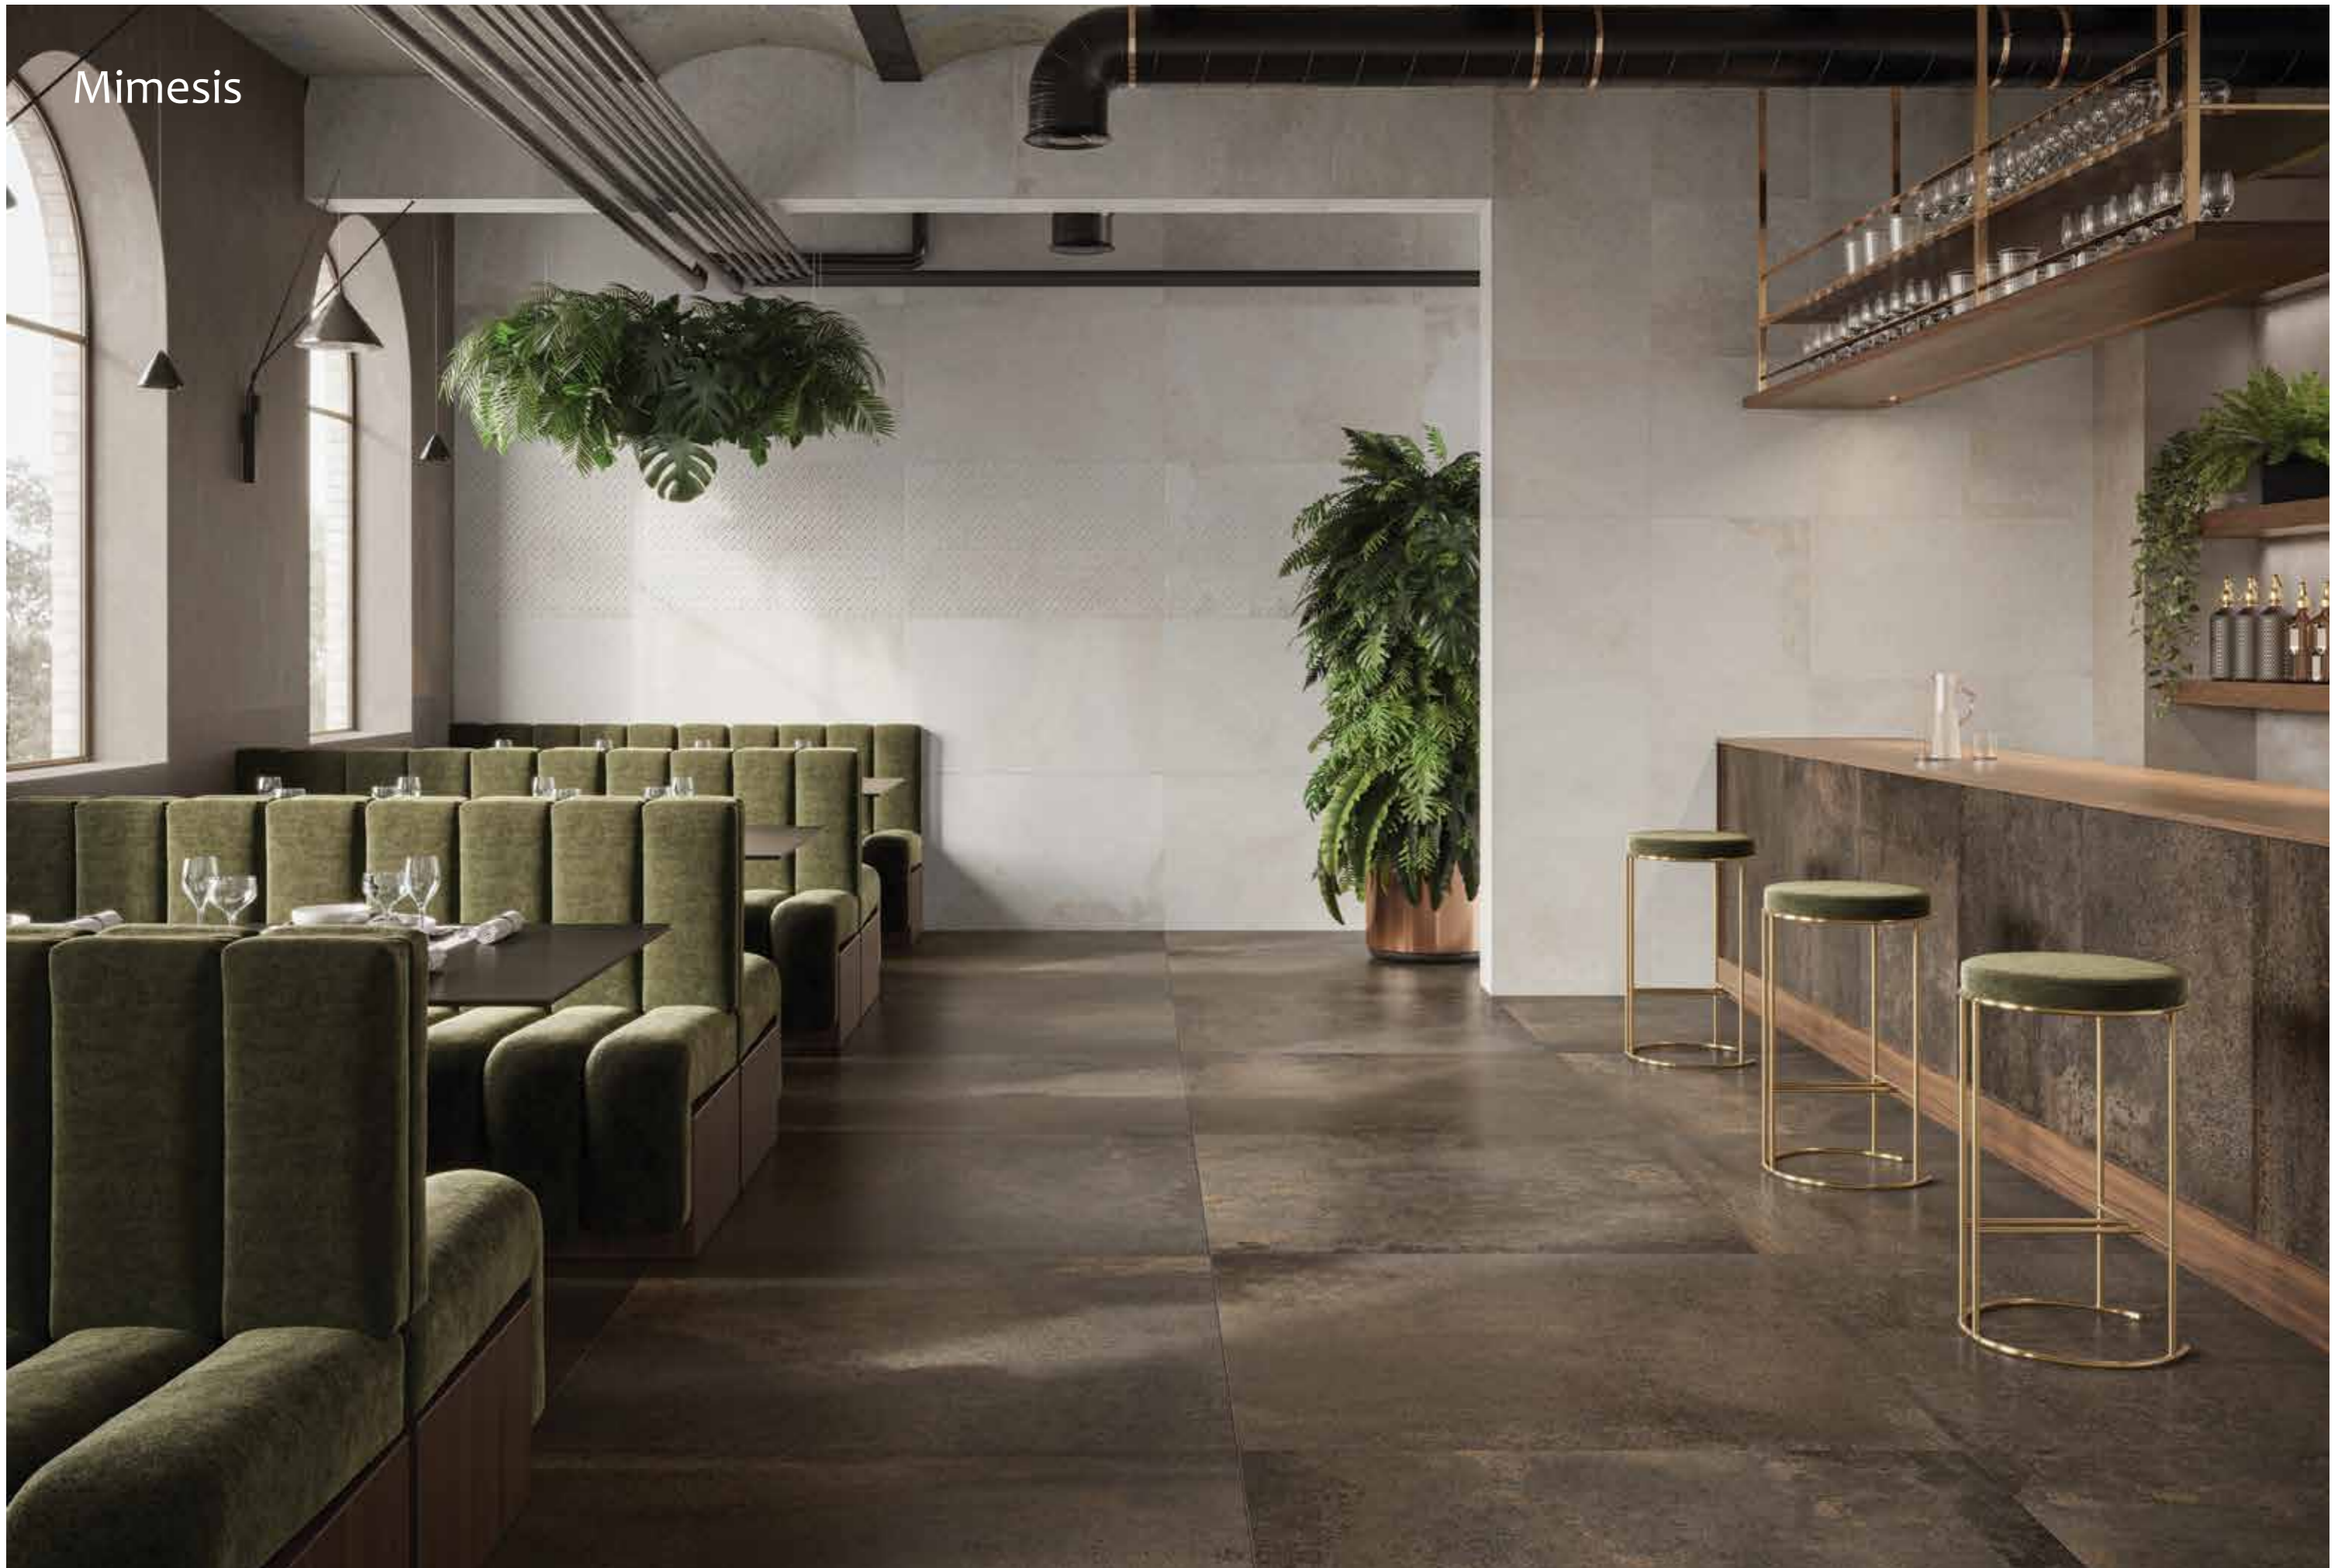

Mimesis

METAL