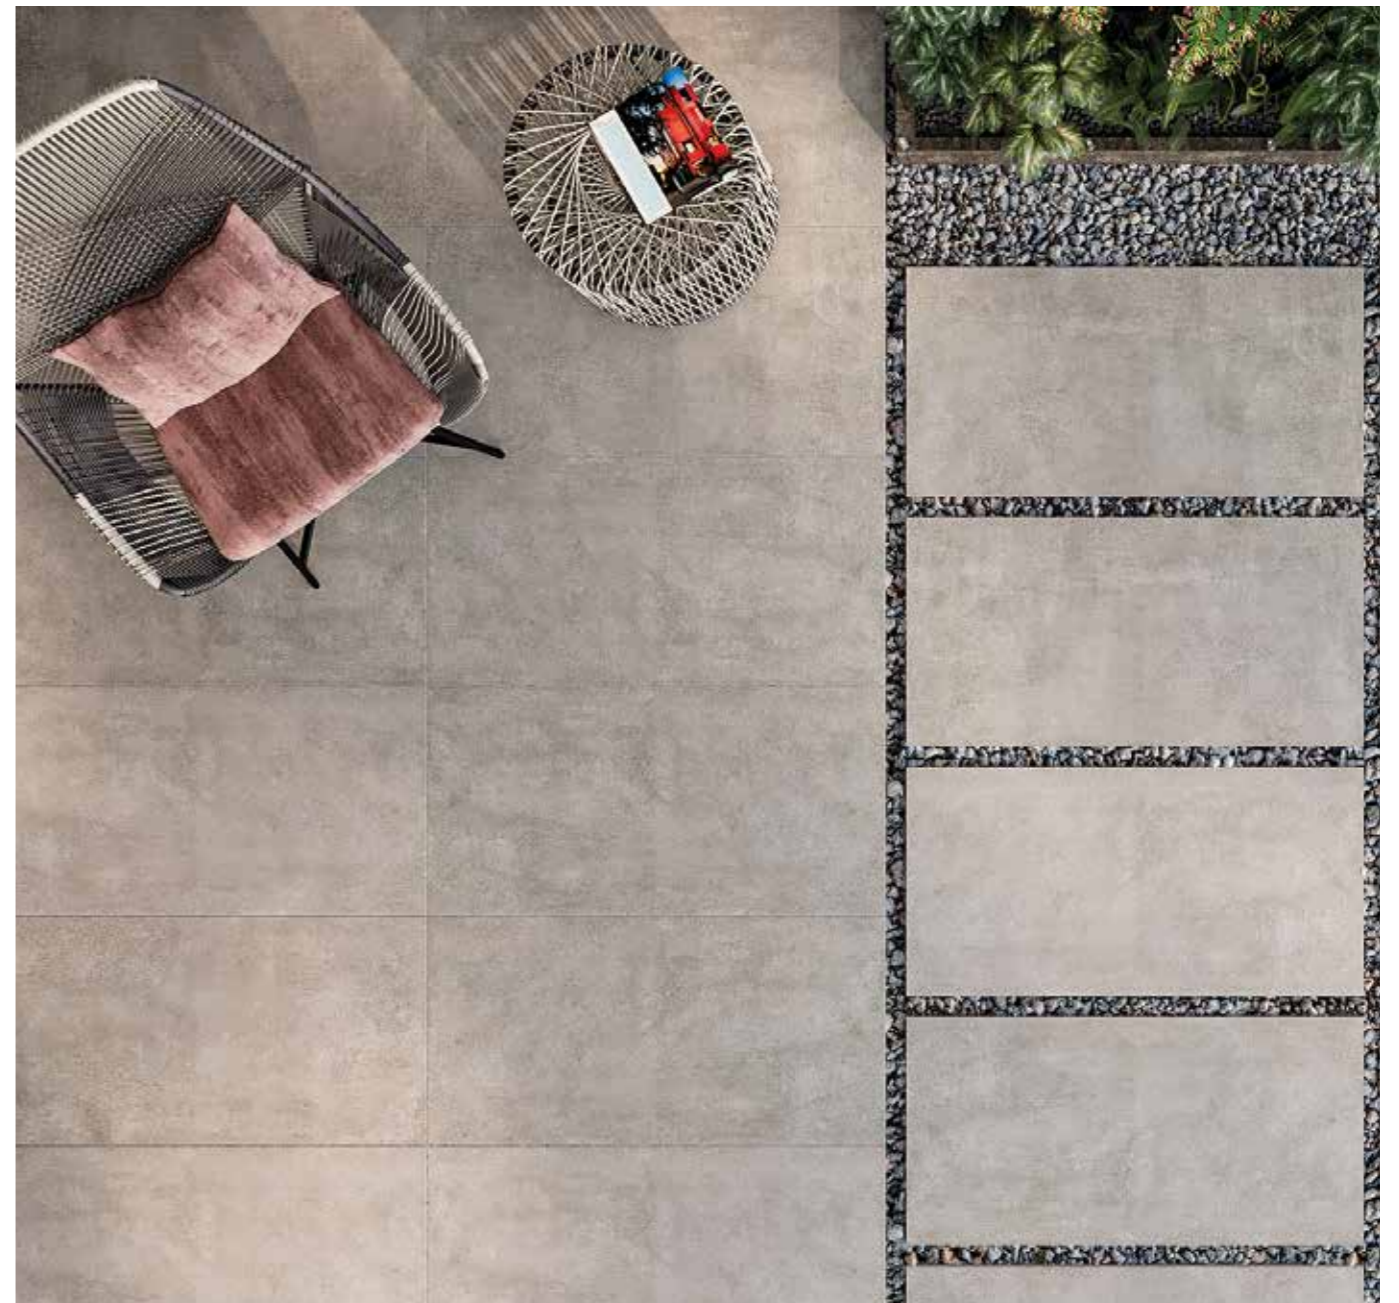

smooth

paleo beige

smooth

paleo grey

smooth

SIZES

60x120 cm
23.62"x47.24"

KLIMA is not applicable for Paleo