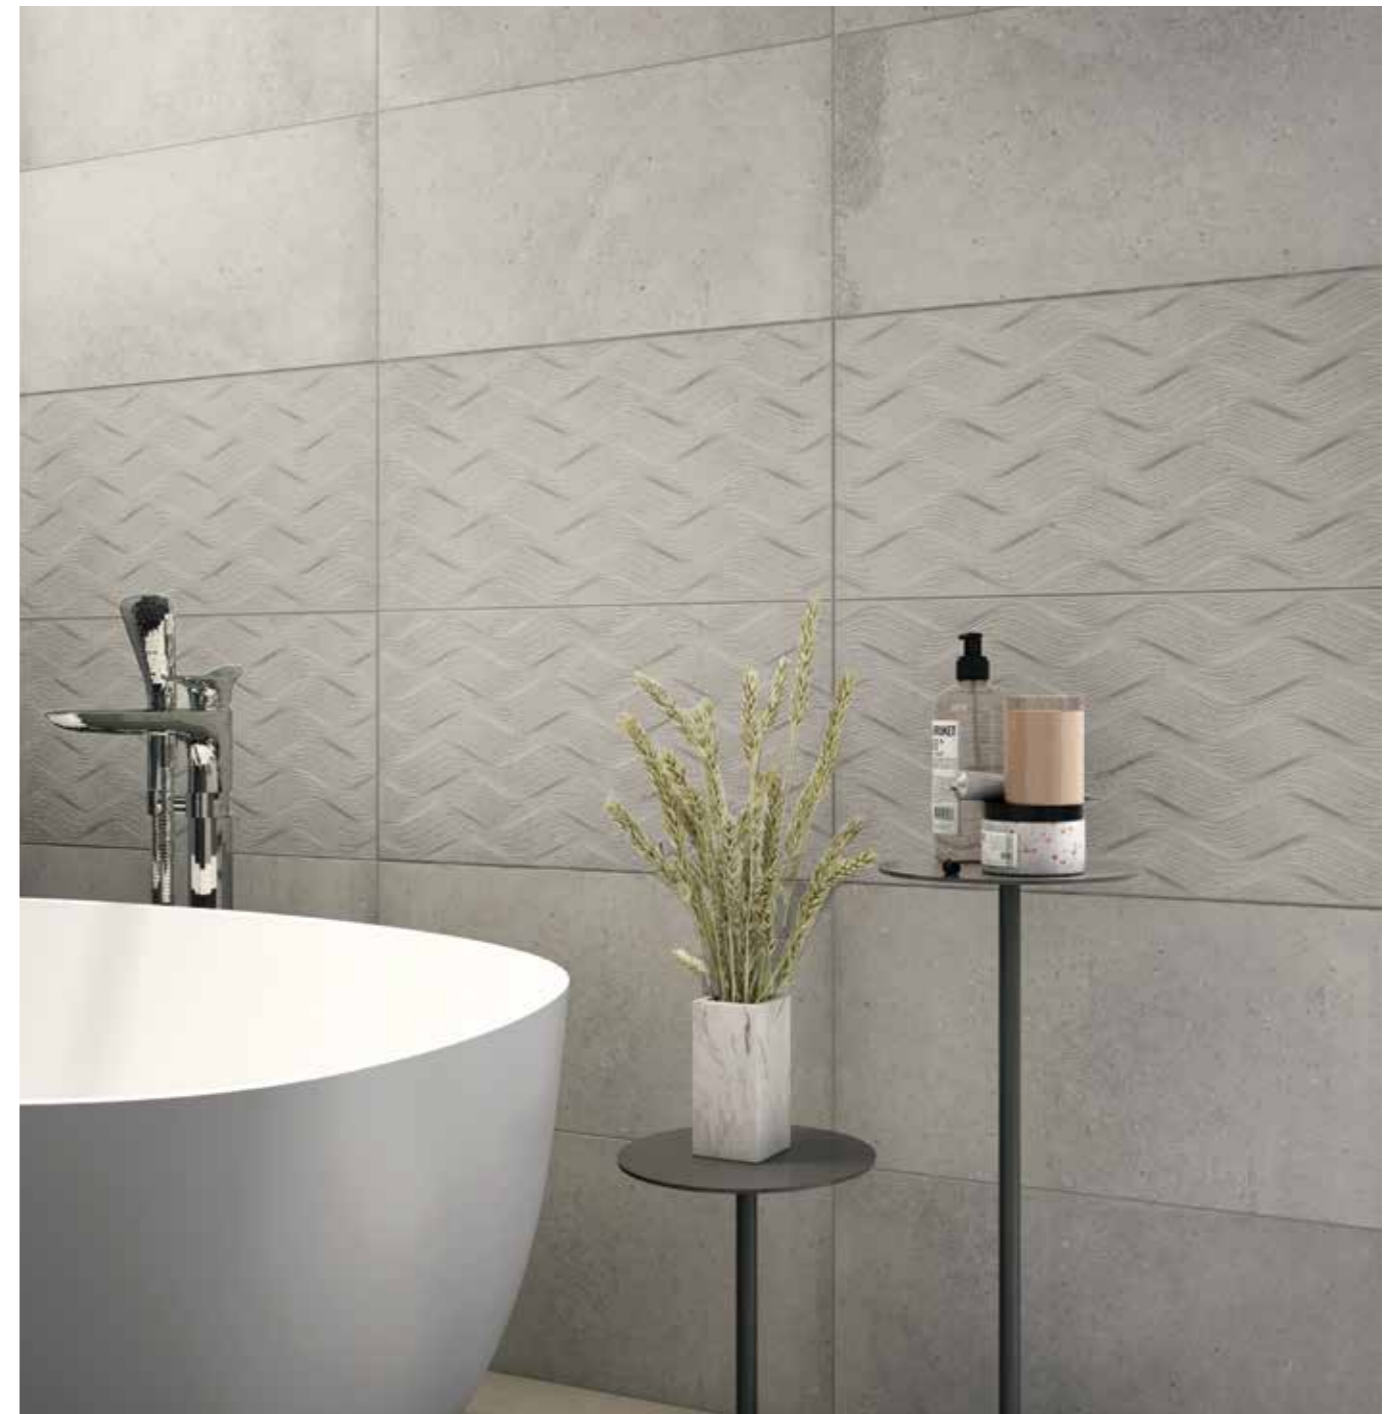

heavy structure

stromboli light beige decor

heavy structure

SIZES

30x60 cm
11.81"x23.62"

30x60 cm
11.81"x23.62"
decor

CERAMIC WALL

Name	Code	Size(CM)
stromboli light beige	A14RSRLI-LBE.MoXoR	30x60
stromboli light grey	A14RSRLI-LIG.MoXoR	30x60
stromboli light beige decor	A14RSRLI-LBE.MGXoR	30x60
stromboli light grey decor	A14RSRLI-LIG.MGXoR	30x60