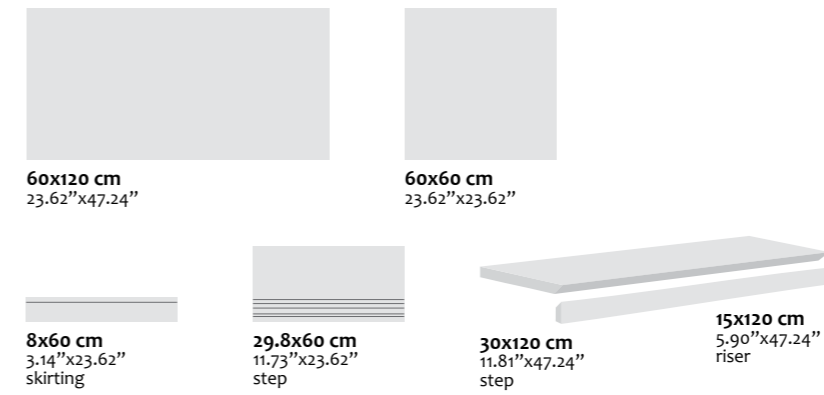

FINISHES

polished

honed

SIZES

Name	Code honed	Code polished	Size(CM)	Code honed	Code polished	Size(CM)
tech-marble calacatta africa	A12GTCMB-CCA.OoX5P	A12GTCMB-CCA.XoX5P	60x120	A06GTCMB-CCA.OoXoP	A06GTCMB-CCA.XoXoP	60x60
tech-marble grey silk	A12GTCMB-GSK.OoX5P	A12GTCMB-GSK.XoX5P	60x120	A06GTCMB-GSK.OoXoP	A06GTCMB-GSK.XoXoP	60x60
tech-marble onyx venato	A12GTCMB-OXV.OoX5P	A12GTCMB-OXV.XoX5P	60x120	A06GTCMB-OXV.OoXoP	A06GTCMB-OXV.XoXoP	60x60
tech-marble supreme white	A12GTCMB-SUW.OoX5P	A12GTCMB-SUW.XoX5P	60x120	A06GTCMB-SUW.OoXoP	A06GTCMB-SUW.XoXoP	60x60
tech-marble white venato	A12GTCMB-WVT.OoX5P	A12GTCMB-WVT.XoX5P	60x120	A06GTCMB-WVT.OoXoP	A06GTCMB-WVT.XoXoP	60x60