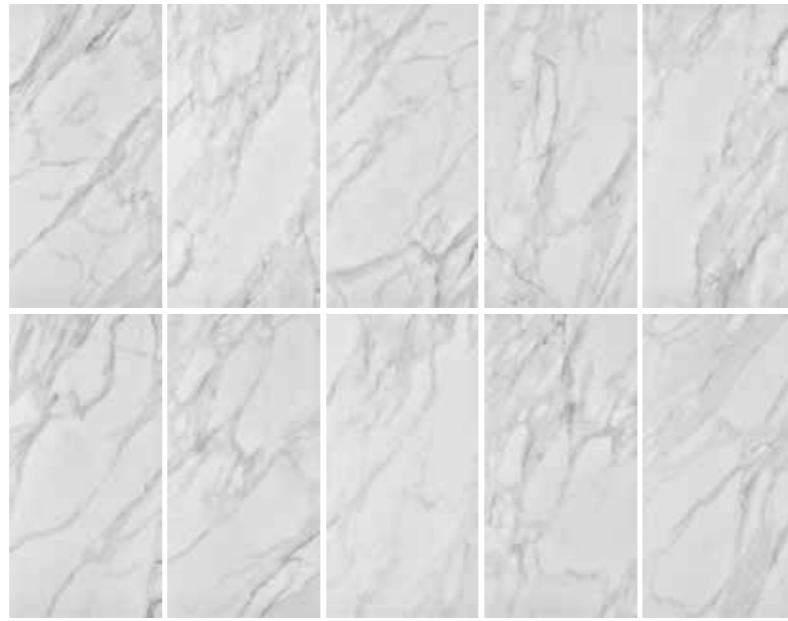

calacatta soft white 90x180 cm faces