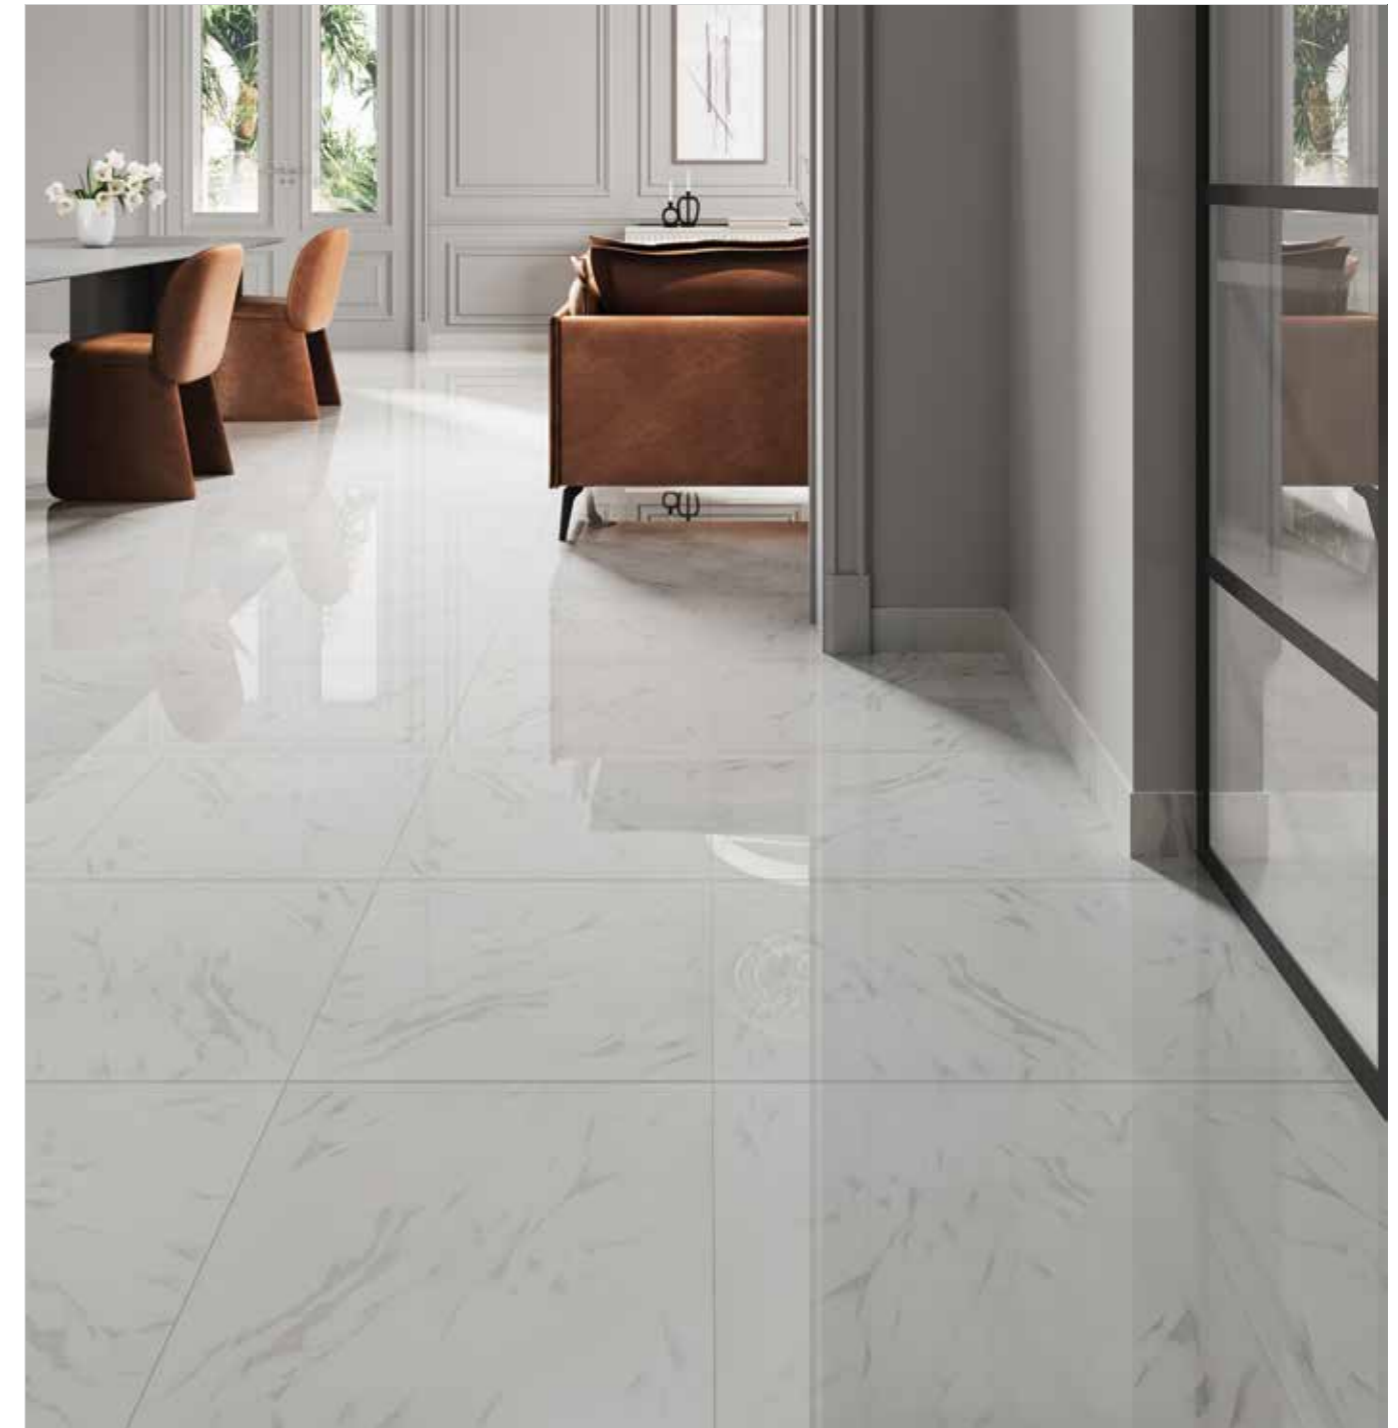

41.6x41.6 cm

RED BODY CERAMIC TILES

Matt / Glossy • Straight • Smooth

matt / glossy

matt

matt

matt

Name	Code	Size(CM)	Name	Code	Size(CM)
700 white	Ao7R700-WHo.MoU	41.6X41.6	metropol ivory	Ao7RZMPL-IVo.MoU	41.6X41.6
730 grey (matt)	Ao7R730-GYo.MoU	41.6X41.6	metropol light grey	Ao7RZMPL-LGY.MoU	41.6X41.6
730 grey (glossy)	Ao7R730-GYo.GoU	41.6X41.6	-	-	-
smoke white	Ao7RZSMK-WHo.MoU	41.6X41.6	-	-	-

Sizes (cm)	Thickness (mm)	Pieces X	M² X	Kg X	Sq. Pallet	M² X Sq. Pallet	kg X Sq. Pallet	Eu. Pallet	M² X Eu. Pallet	kg X Eu. Pallet
41.6x41.6	9	10	1.73	29.5	44	76.12	1315.00	44	76.12	1315.00

SIZES

CERAMIC FLOOR