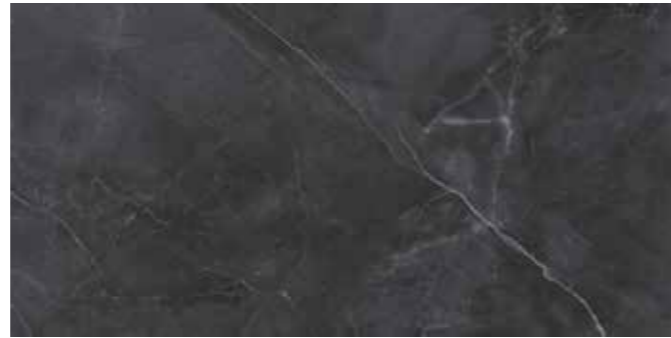

amani marble dark grey polished