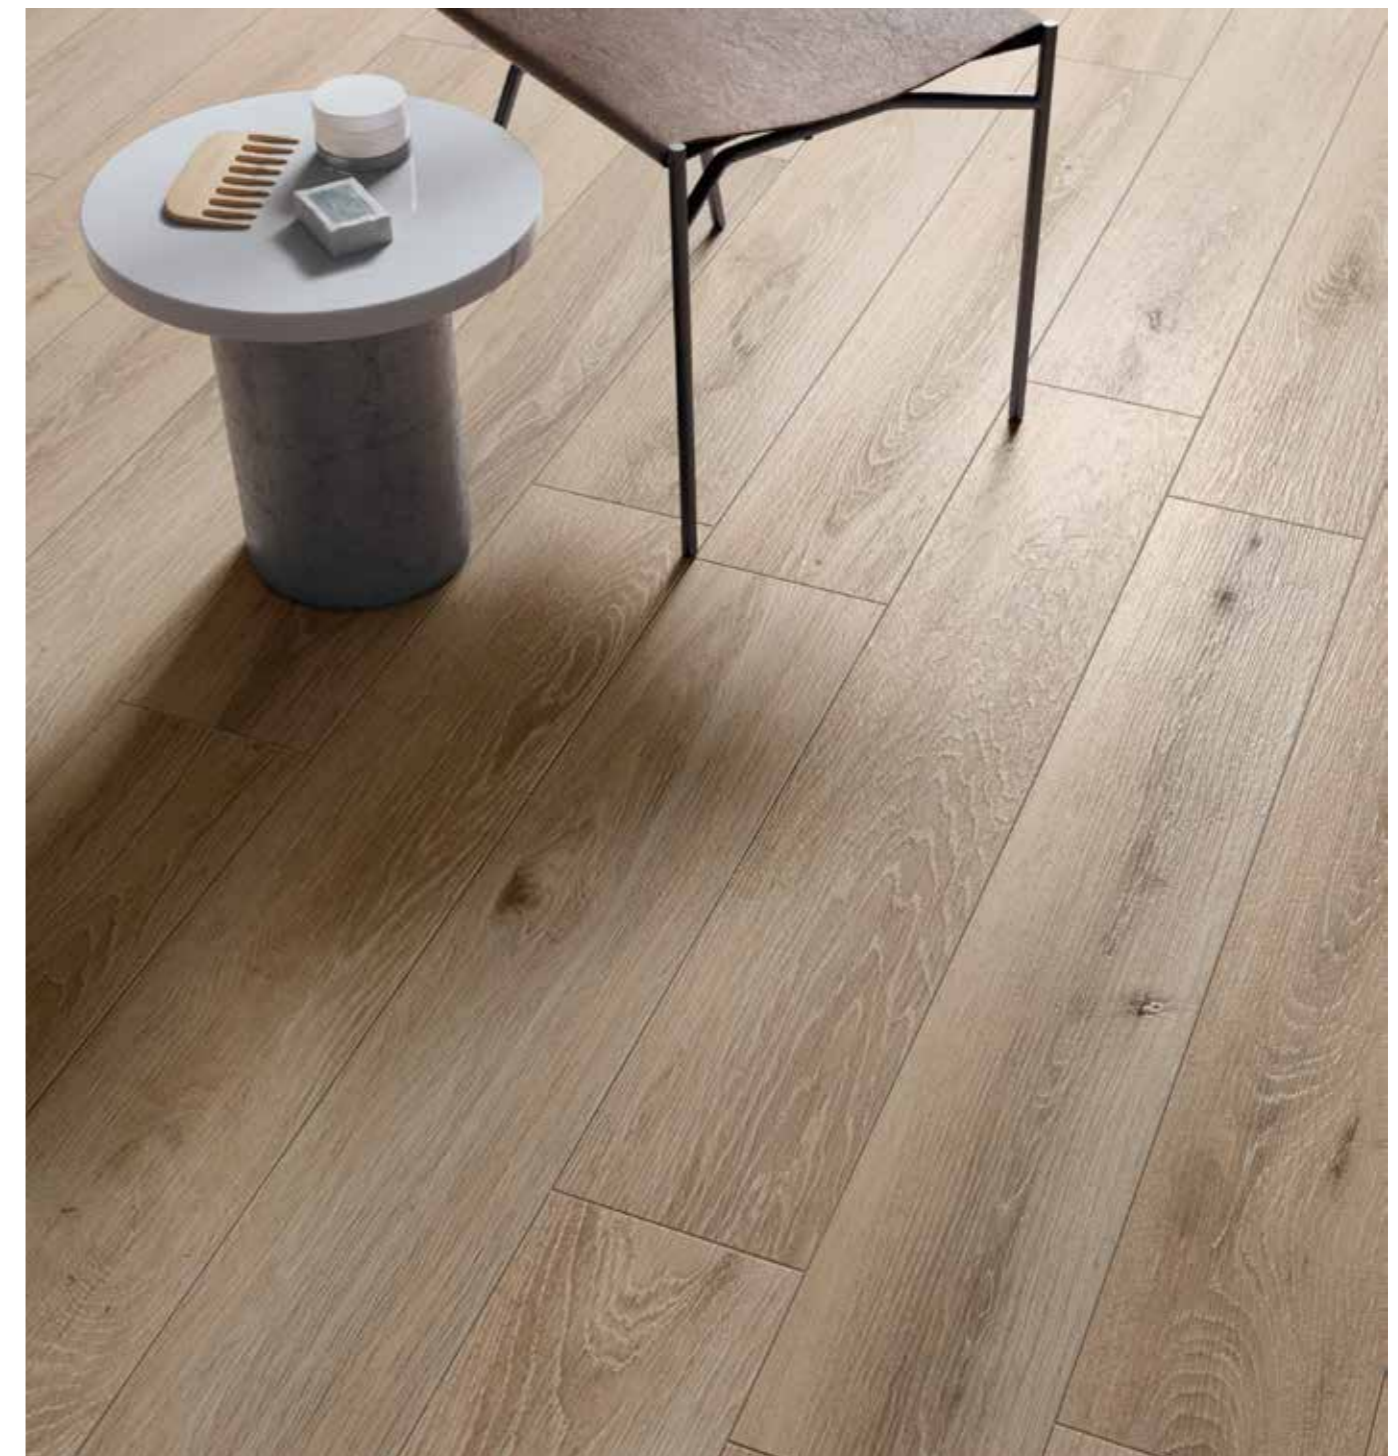

SIZES

19,5x120 cm
7.67"x47.24"