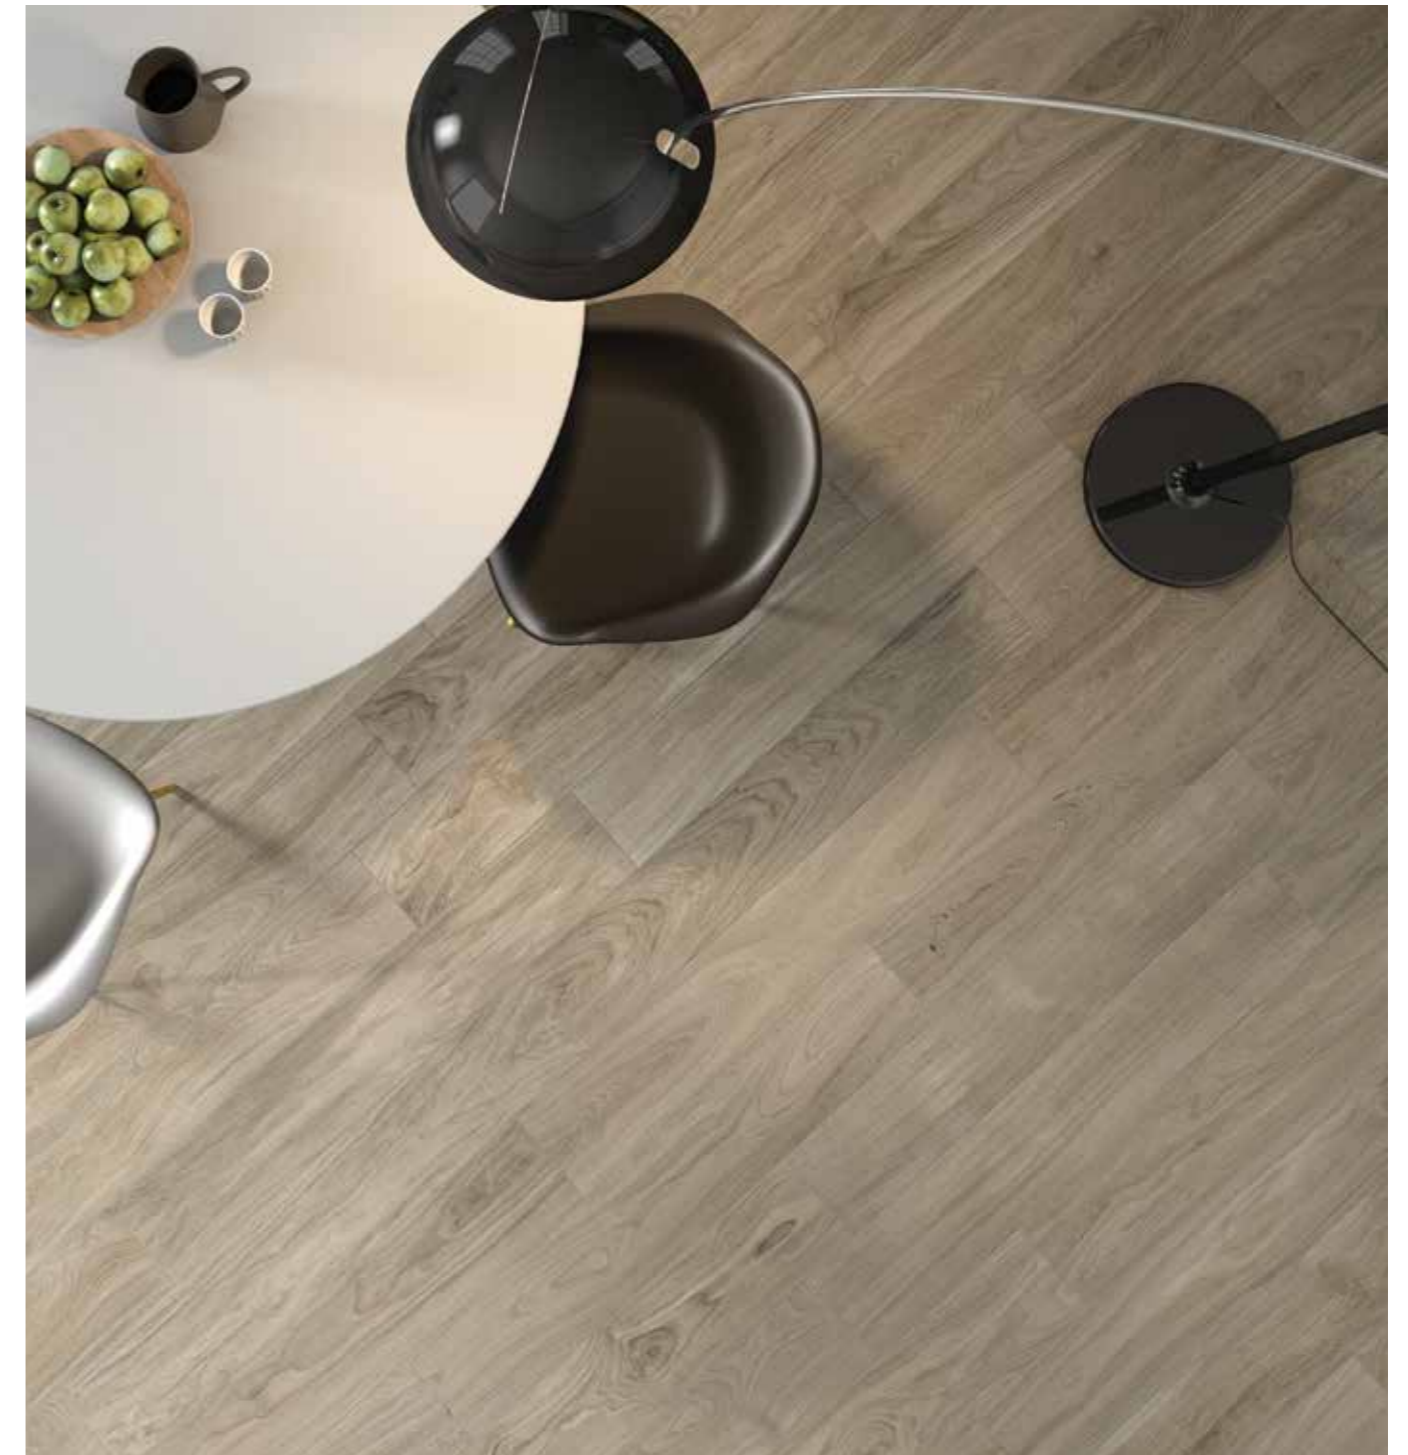

SIZES

19.5x120 cm
7.67"x47.24"