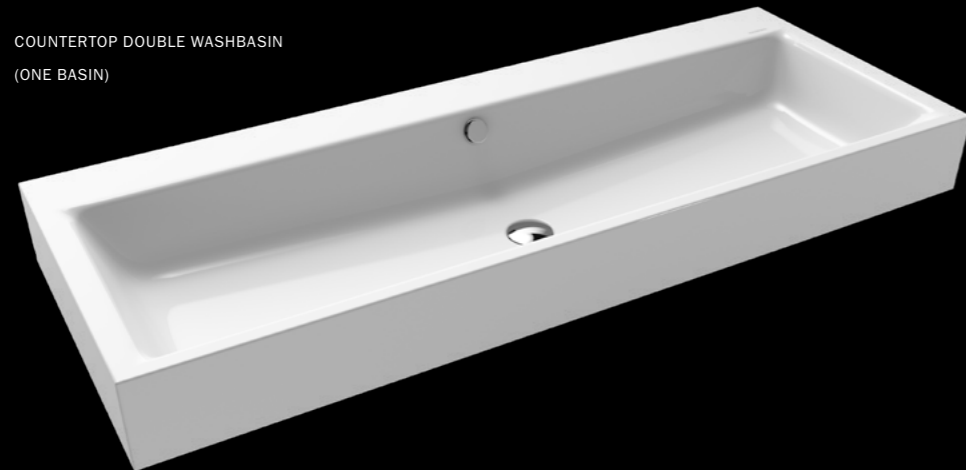

PHOTOGRAPHER
BRYAN ADAMS

MING

The silhouette, inspired by the shape of a Ming vase, the elegant, fine edge line, the large interior depth make washing hands a pure pleasure. The bowl is made of the finest and long-lasting steel enamel. This is MING. A new idea for a free-standing washbasin bowl as a countertop washbasin. Equipped with a specially developed Pearl effect coating for particularly easy cleaning and safe hygiene in the bathroom for the whole family.

WASHBASIN BOWL

Ø 400

COLOURS

PURO

Designed by Anke Salomon

WALL-HUNG HANDBASIN

COUNTERTOP DOUBLE WASHBASIN
(ONE BASIN)

DOUBLE WASHBASIN
(TWO BASINS)