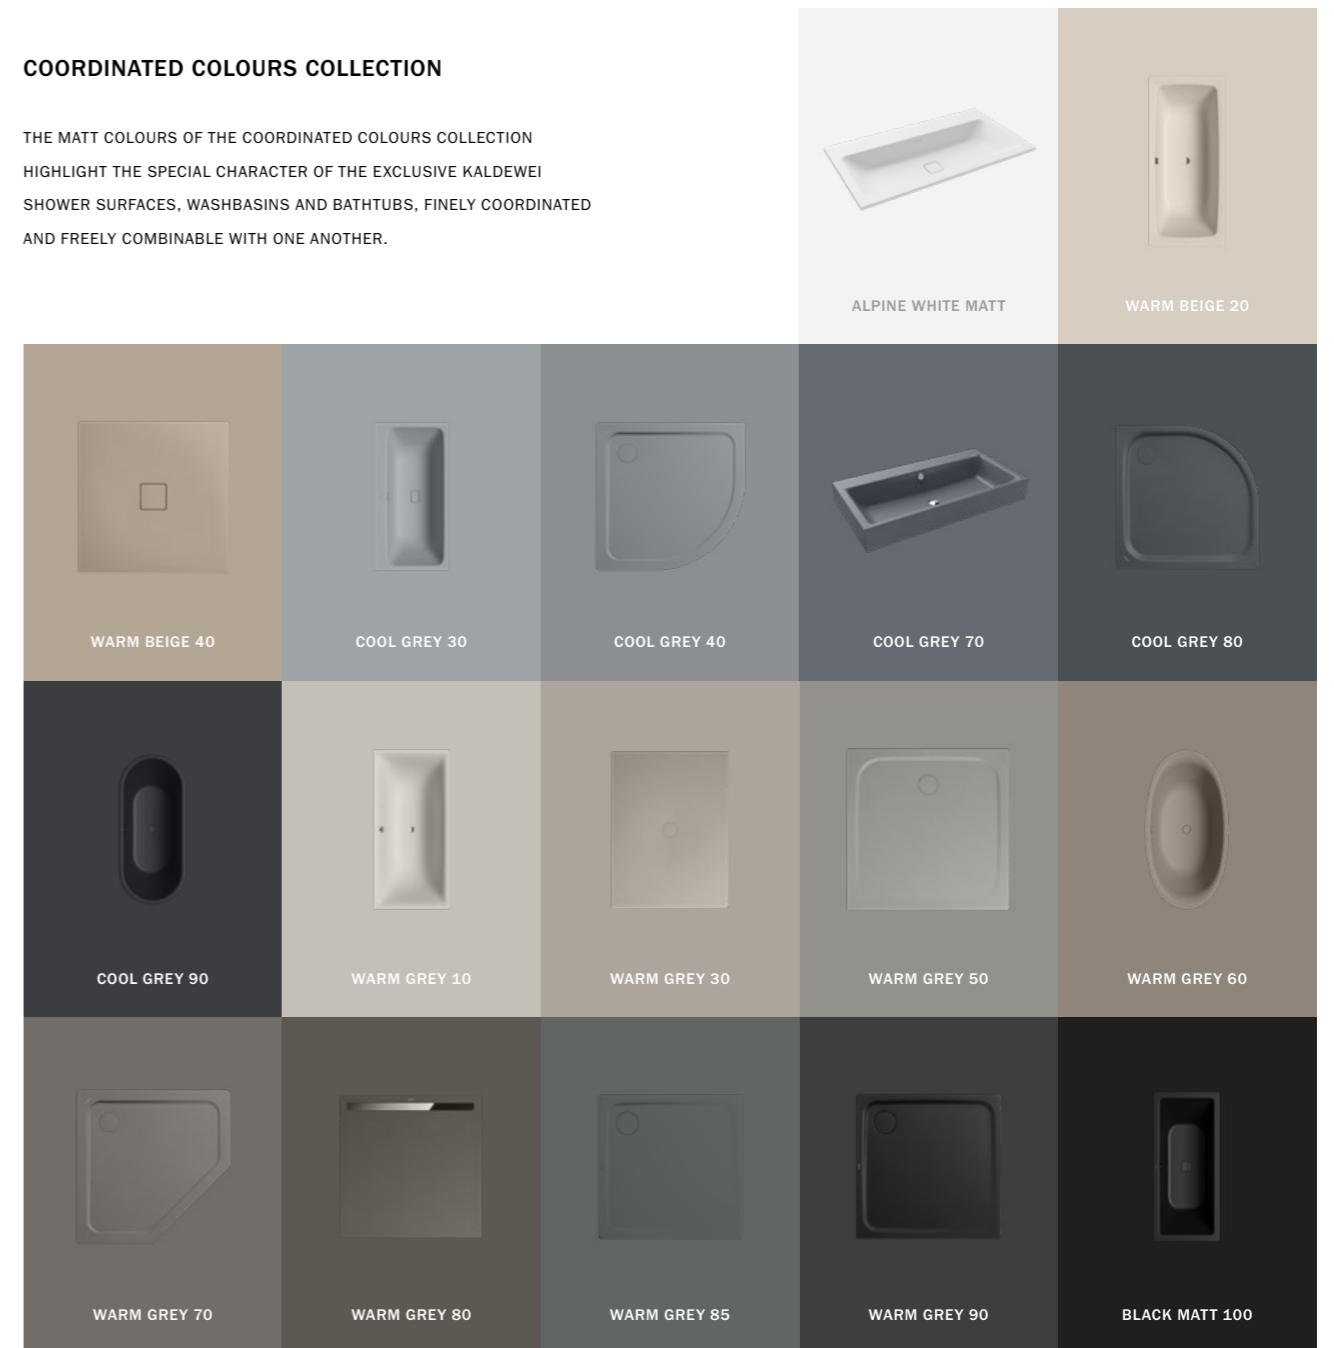

COORDINATED COLOURS COLLECTION

THE MATT COLOURS OF THE COORDINATED COLOURS COLLECTION HIGHLIGHT THE SPECIAL CHARACTER OF THE EXCLUSIVE KALDEWEI SHOWER SURFACES, WASHBASINS AND BATHTUBS, FINELY COORDINATED AND FREELY COMBINABLE WITH ONE ANOTHER.