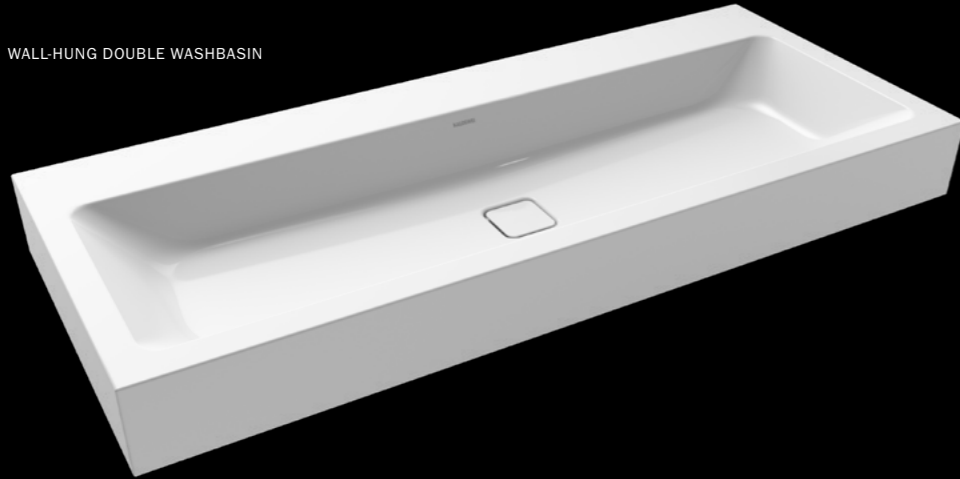

CONO

Elegance and harmony in perfection.

WALL-HUNG DOUBLE WASHBASIN

BUILT-IN DOUBLE WASHBASIN