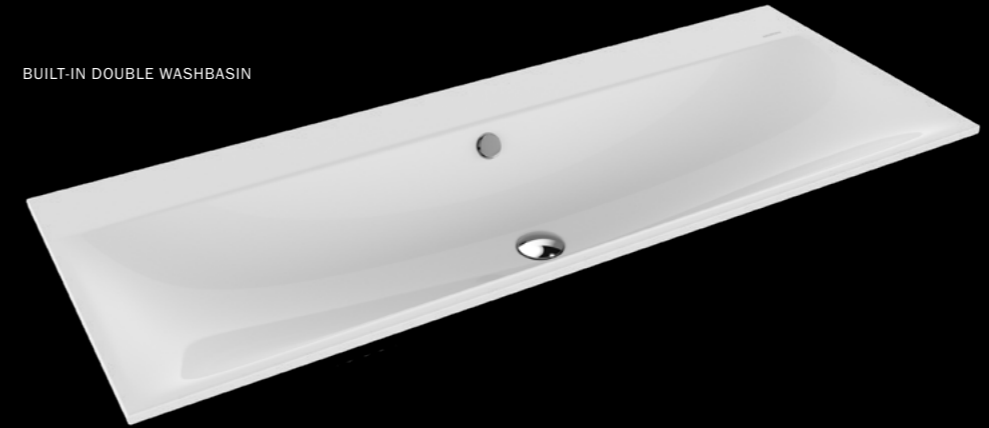

COUNTERTOP DOUBLE WASHBASIN

SILENIO

Designed by Anke Salomon

WALL-HUNG WASHBASIN

L 600	W 460	H 120
L 900	W 460	H 120
L 1200	W 460	H 120
L 1200	W 460 (DOUBLE WB, ONE BASIN)	H 120

COUNTERTOP WASHBASIN

L 600	W 460	H 40/120
L 900	W 460	H 40/120
L 1200	W 460 (DOUBLE WB, ONE BASIN)	H 120

BUILT-IN WASHBASIN

L 600	W 460	H 14
L 900	W 460	H 14
L 1200	W 460 (DOUBLE WB, ONE BASIN)	H 14

UNDER-COUNTER WASHBASIN

L 634	W 391	-
L 934	H 391	-

COLOURS

PERFECT MATCH

BADEWANNE SILENIO (P. 74)

SCONA SHOWER SURFACE (P. 84)

The concise design of the SILENIO series gains further lines and elegance, especially with the washbasin. A feast for the eyes, the soft, organic interior shape, the narrow, precise spout on the washbasin rim. Flowing design, as if made from one piece. And no matter which size you choose – a SILENIO washbasin offers ample space for fittings and accessories.

BUILT-IN DOUBLE WASHBASIN