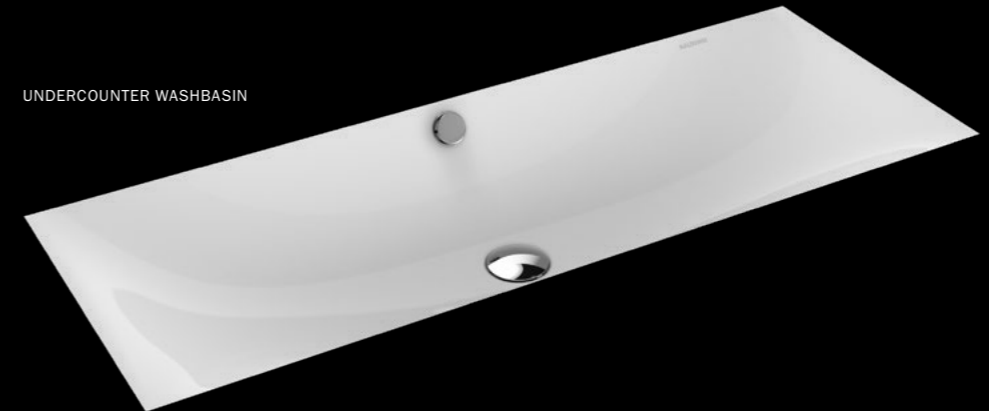

UNDERCOUNTER WASHBASIN

Also available without overflow by means of permanent waste valve.