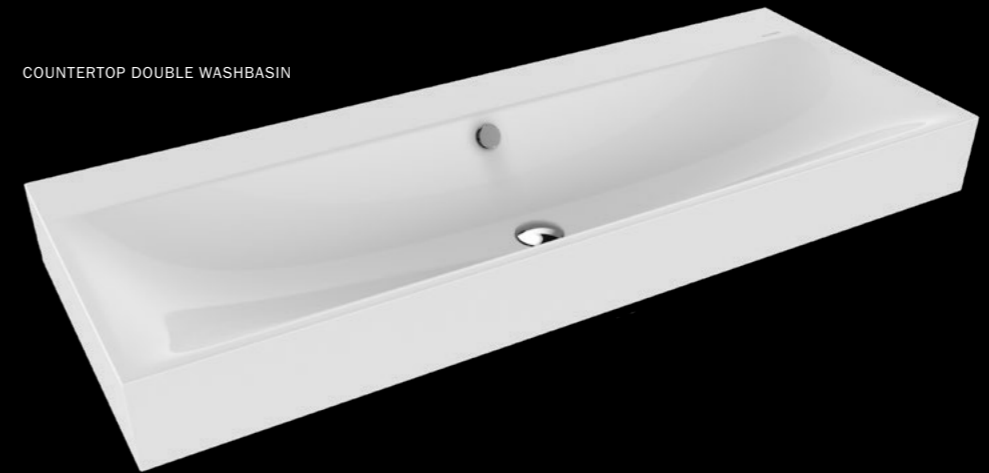

SILENIO

Designed by Anke Salomon

WALL-HUNG WASHBASIN

L 600	W 460	H 120
L 900	W 460	H 120
L 1200	W 460	H 120
L 1200	W 460 (DOUBLE WB, ONE BASIN)	H 120

COUNTERTOP WASHBASIN

L 600	W 460	H 40/120
L 900	W 460	H 40/120
L 1200	W 460 (DOUBLE WB, ONE BASIN)	H 120

BUILT-IN WASHBASIN

L 600	W 460	H 14
L 900	W 460	H 14
L 1200	W 460 (DOUBLE WB, ONE BASIN)	H 14

UNDER-COUNTER WASHBASIN

L 634	W 391	-
L 934	H 391	-

COLOURS

PERFECT MATCH

BADEWANNE SILENIO (P. 74)

SCONA SHOWER SURFACE (P. 84)

The concise design of the SILENIO series gains further lines and elegance, especially with the washbasin. A feast for the eyes, the soft, organic interior shape, the narrow, precise spout on the washbasin rim. Flowing design, as if made from one piece. And no matter which size you choose – a SILENIO washbasin offers ample space for fittings and accessories.

Also available without overflow by means of permanent waste valve.