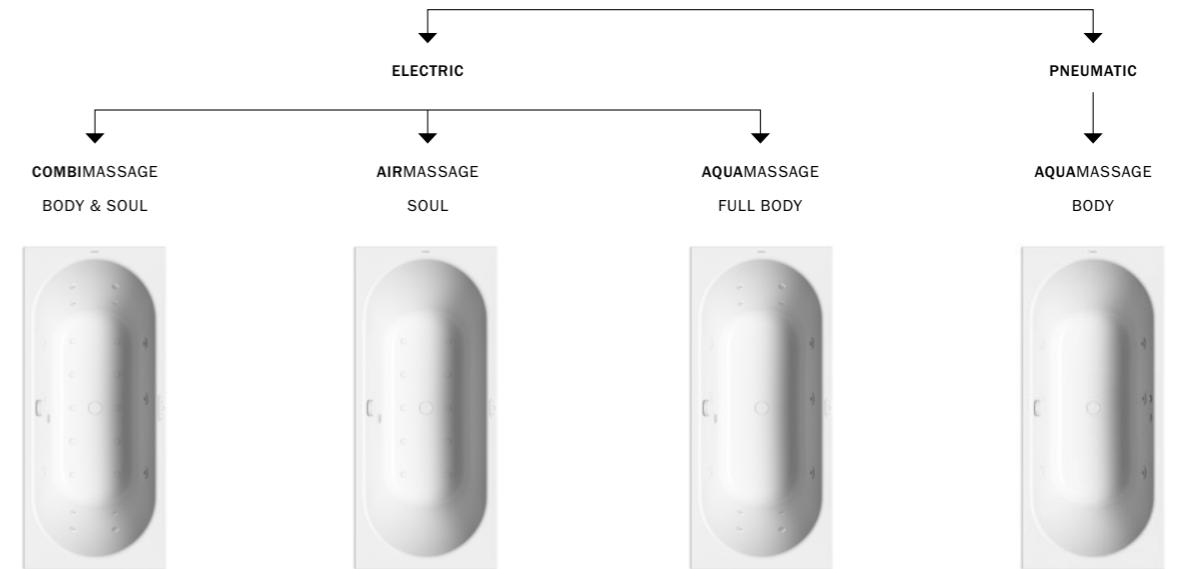

WHIRL IN ACTION

WEBSITE

WHIRL
BATHTUBS WITH THIS SYMBOL CAN
BE EQUIPPED WITH A WHIRL SYSTEM.

WHIRL SYSTEMS

BODY & SOUL

The coming together of the elements for the absolute massage experience

- Water and air combined give the entire body an intensive massage and relax the senses at the same time
- Powerful jets of water loosen muscles and joints. The side nozzles can be individually aligned to the body, special nozzles specifically treat the back and feet.
- a flow of pre-warmed air bubbles stimulates the skin
- On request, the side and floor nozzles can be selected separately and be adjusted in their intensity.
- The whirl program can be individually adjusted with the addition of water.

SOUL

A bubbling stream of air for relaxation and inner peace

- leave stress behind and free your mind
- a gentle skin massage by means of a flow of pre-warmed air bubbles
- the nerve fibre endings of the skin are stimulated by the gentle caressing of the air. This produces a feeling of floating weightlessly in the water
- the floor nozzles are particularly flat and efficient

FULL BODY

New energy with the power of water

- An intensive massage with powerful jets of water that, enriched with air, penetrate deep into the skin
- Tensions in muscles and joints are released, the connective tissue loosened and the blood circulation in the body promoted. That gives an invigorating feeling of well-being
- the side jets can be individually aligned to the regions of the body that are to be massaged
- Full body: Special nozzles treat the back and feet in a targeted way