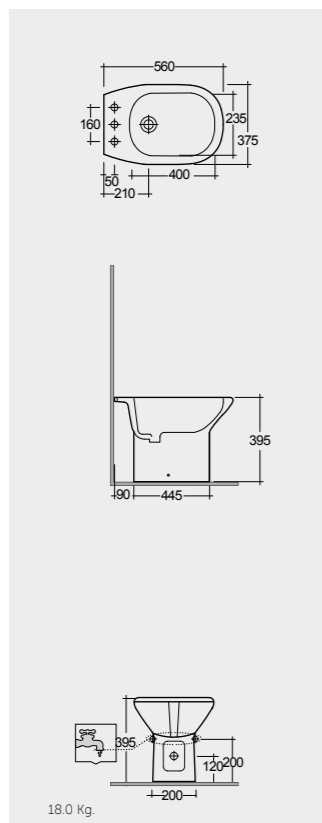

Measurements

القياسات

- ABS RAK-Jumeirah
  JM05DNCQRAWHA
- ABS RAK-Jumeirah
  JM05DSCQRAWHA