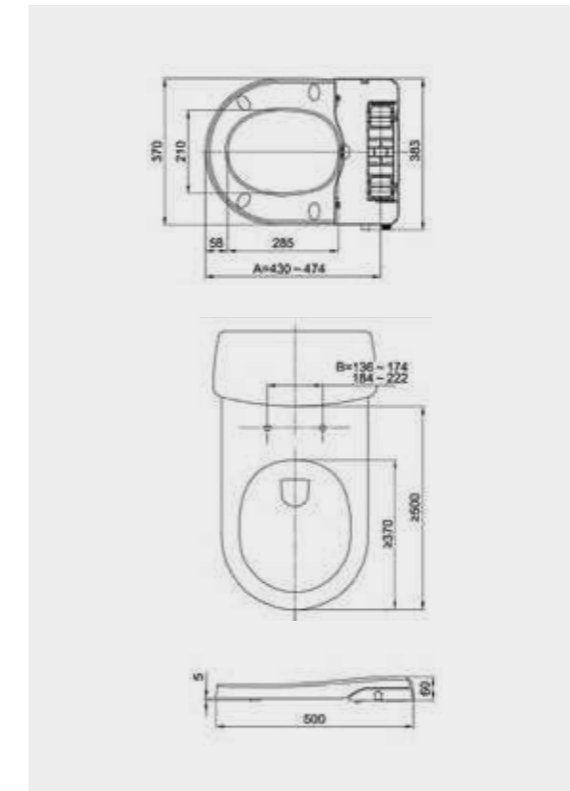

غطاء مقعد برشافة

Both functions of bidet wash enabled
Replace traditional toilet paper to offer healthier washing.
جميع خصائص الغسيل بالرشافة ممكنة استبدال ورق التواليت التقليدي لتوفير غسيل أكثر صحة.

Unplugged, Secure and Pro-Eco Secure wash without plugging in and power limits.
منزوع القابس وآمن وصديق للبيئة غسيل آمن دون التوصيل بالكهرباء وقيود الطاقة.

Quick installation/disassembly for convenient cleaning
Quick installation/disassembly design for effortless cleaning & maintenance
التركيب/ الفك السريع من أجل عملية تنظيف مريحة
تم تصميم التركيب/ الفك السريع من أجل التنظيف والصيانة دون بذل مجهود

One-button switch on/off (easy to use), One-button switch makes it easy to use.
زر واحد للتشغيل/ الإيقاف (سهل الاستخدام)، زر واحد للتشغيل يجعل الاستخدام سهلاً.

Suitable Models:

الموديلات الملائمة:

- RAK-Compact Back To Wall WC P Trap
- RAK-Resort 665 Btw Wc P Trap
- RAK-Resort 665 Cc Wc P Trap
- RAK-Resort Back To Wall WC P
- RAK- Jumierah 240 WC S Trap
- RAK-Tonique Btw WC P Trap
- RAK-Compact Rimless CC BTW WC-P Trap 750 mm
- RAK-Compact Rimless CC WC-P Trap 750 mm
- RAK-Liwa WC P Trap
- RAK-Liwa WC S Trap

- راك-كومباكت مستند إلى الجدار بمحس غلق (بي)
- راك-ريسورت ٦٦٥ مستند إلى الجدار بمحس غلق (بي)
- راك-ريسورت ٦٦٥ قطعتين بمحس غلق (بي)
- راك-ريسورت مستند إلى الجدار بمحس (بي)
- راك-جميرا ٢٤٠ بمحس غلق (اس)
- راك-تونيك بمحس غلق (بي)
- راك-كومباكت بدون اطار مستند إلى الجدار بمحس غلق (بي) ٧٥٠
- راك-كومباكت بدون اطار بمحس غلق (بي) ٧٥٠
- راك-ليوا بمحس غلق (بي)
- راك-ليوا بمحس غلق (اس)