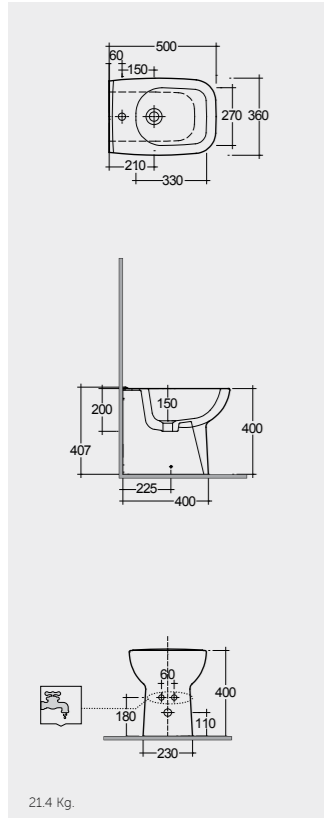

Models

النماذج

50 CM
ORG14AWHA

50 CM
ORG08AWHA

FOR BIDET
PP WHITE : BTRBDPPR011
ABS CHROME : BTRBDABS010

Measurements

القياسات

Notes