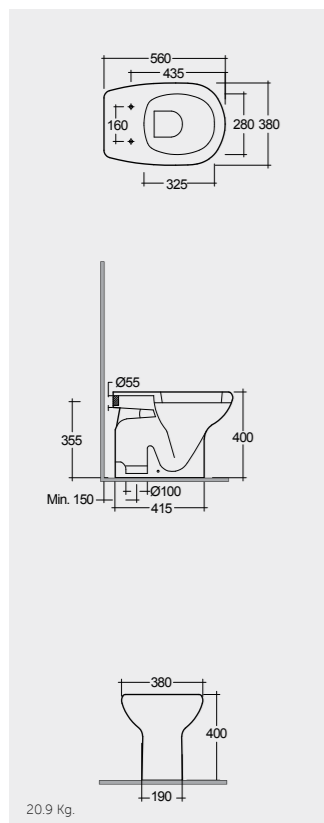

56 CM
OR15AWHA

56 CM
OR07AWHA

FOR BIDET
ABS CHROME : BTRBDABS010
PP WHITE : BTRBDPPR011

Inspectionable

Measurements

القياسات

- ABS RAK-Jumeirah
JM05DNCQRAWHA
- ABS RAK-Jumeirah
JM05DSCQRAWHA

SEAT COVER WITH BIDET FUNCTION

YFGMBD01

Dimension: 500 mm x 370 mm x 60 mm

- European Style Wrap over seat and cover
- Slim design, with thickness of only 60mm
- Both functions of bidet wash enabled
- Flush lever can be rotated to adjust and control wash
- One-button style quick-release and installation function, easy and convenient