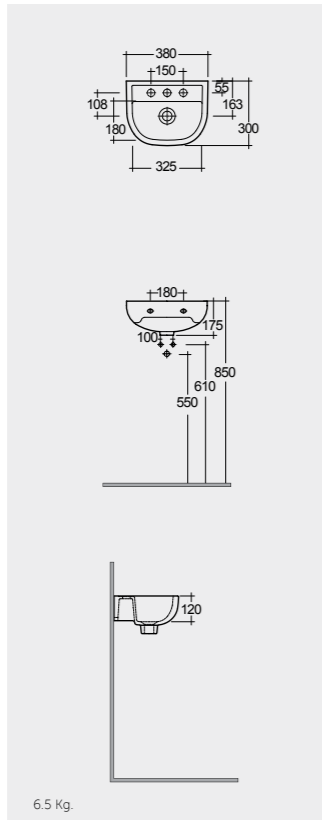

35.0 Kg.
9.5 Kg.

6.5 Kg.

Without Over Flow Hole
بدون ثقب لتصريف الفائض