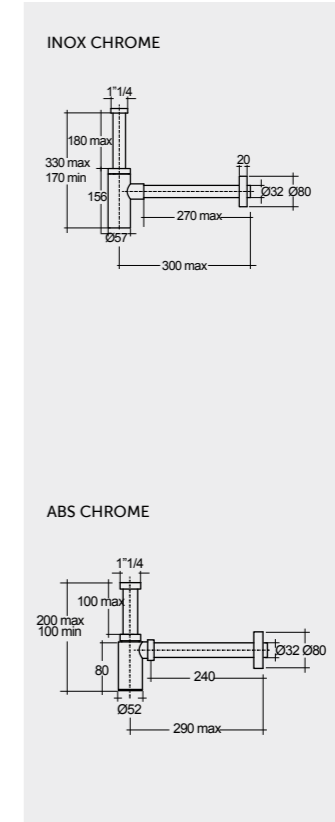

القياسات

Colours available

Colours shown here are as close to actual sanitaryware as printing process will allow
الألوان الميئية هنا قريبة إلى ألوان الأدوات الصحية الفعلية حسبما تسمح به عملية الطباعة

الألوان المتاحة

Notes

All dimensions in mm tolerance $\pm 5\%$ for below 200mm
and $\pm 3\%$ for above 200mm

ملحوظة

جميع القياسات تكون بالمليمتر $\pm 5\%$ للقياسات التي تقل عن 200 مليمتر و $\pm 3\%$ للقياسات التي تتجاوز 200 مليمتر