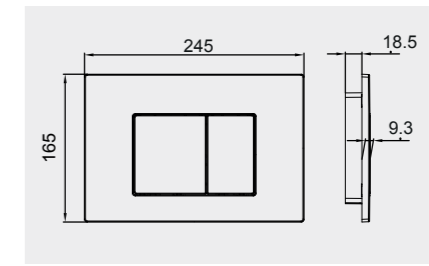

NEOFSRAKPPL02 Chrome