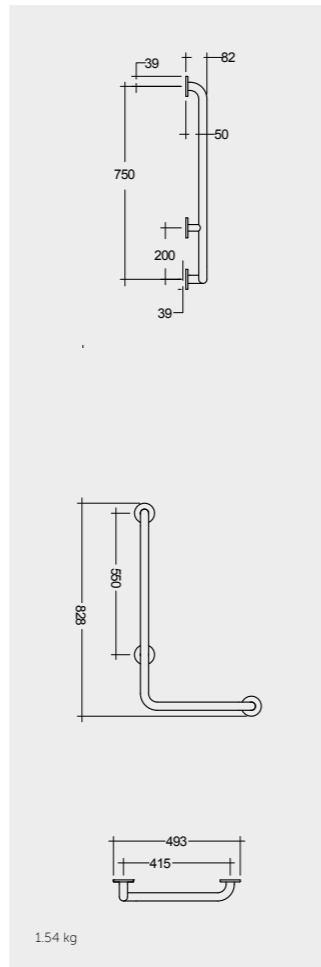

90° Angle BIG LEFT (32mm DIA)
SILGBR090BL

90° Angle BIG RIGHT (32mm DIA)
SILGBR090SR

90° Angle BIG LEFT (32mm DIA)
SILGBR090SL

Measurements

القياسات

Notes

All dimensions in mm tolerance $\pm 5\%$ for below 200mm and $\pm 3\%$ for above 200mm