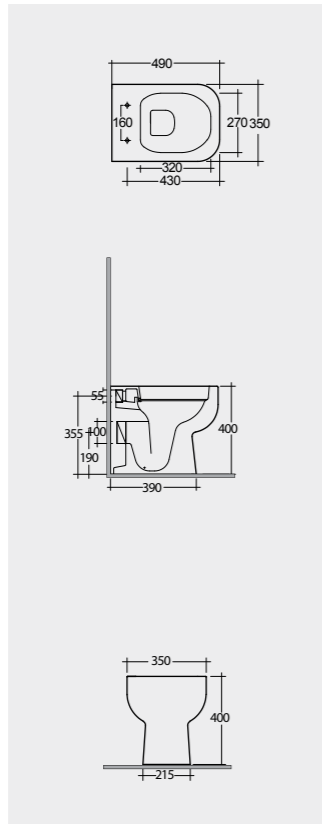

Urea RAK-Series 600
YFG187
Urea RAK-Series 600
YFG187B