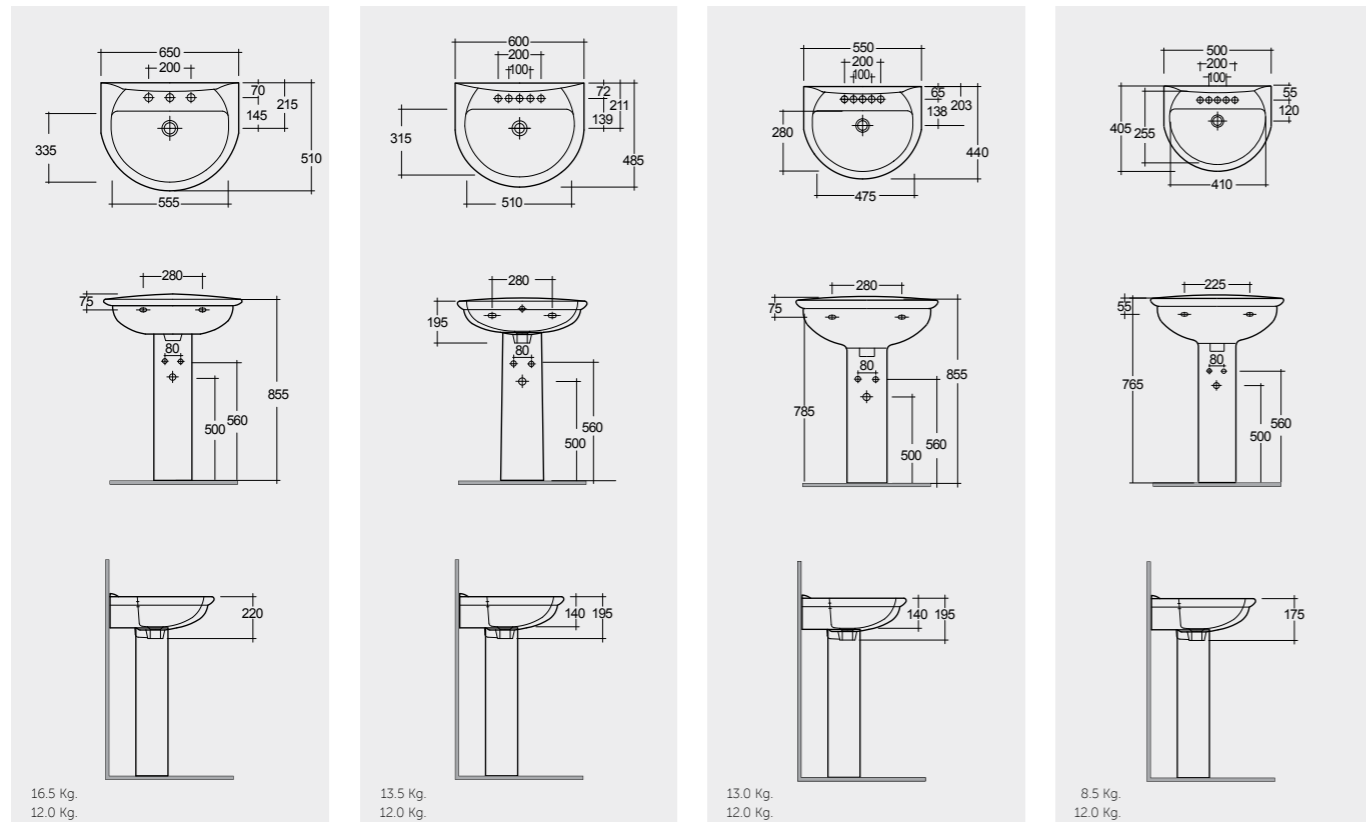

القياسات

Measurements