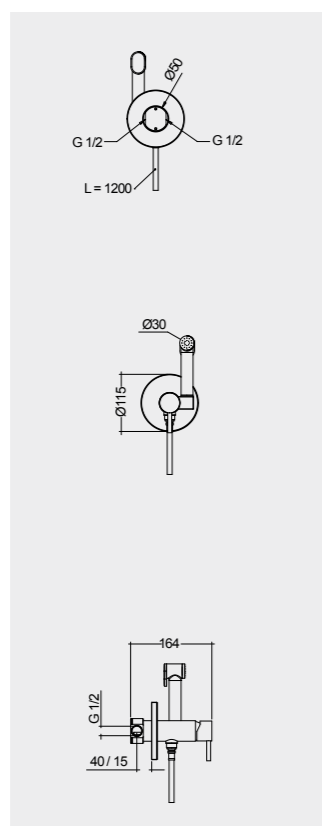

Measurements