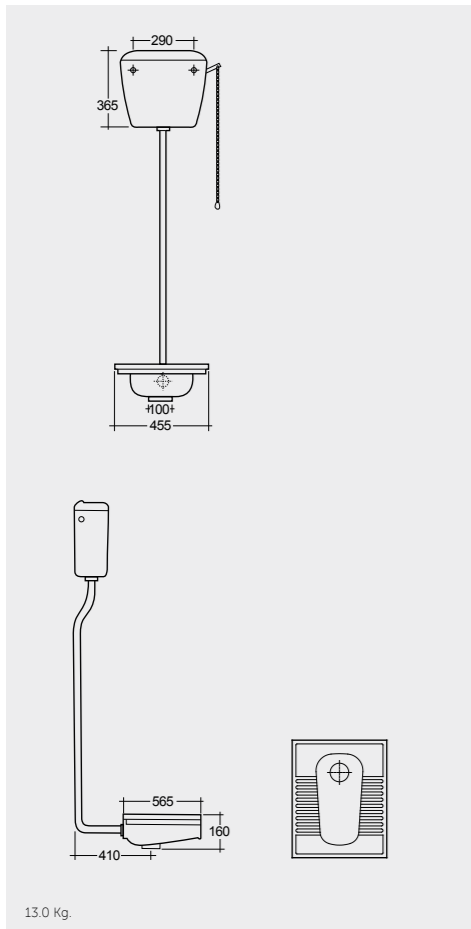

SQUATTING PANS AND CISTERNS

Models

النماذج

SQUATTING PAN AND CISTERN 18 CM OC01AWHA OC38AWHA

SQUATTING PAN AND CISTERN 13 CM OC02AWHA OC38AWHA

Measurements

القياسات

Colours available