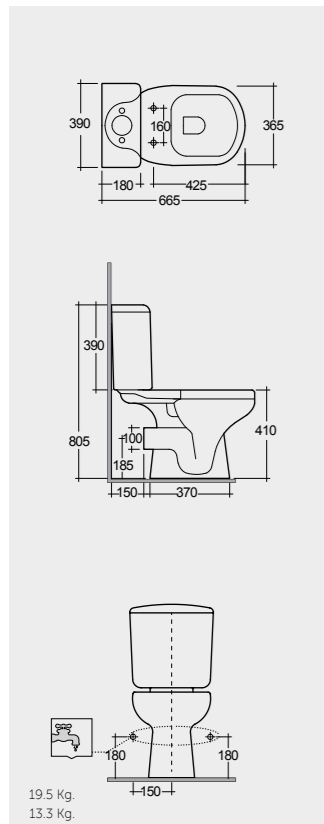

Measurements

القياسات

ABS RAK-Jumeirah
JM05DNCQRAWHA
ABS RAK-Jumeirah
JM05DSCQRAWHA