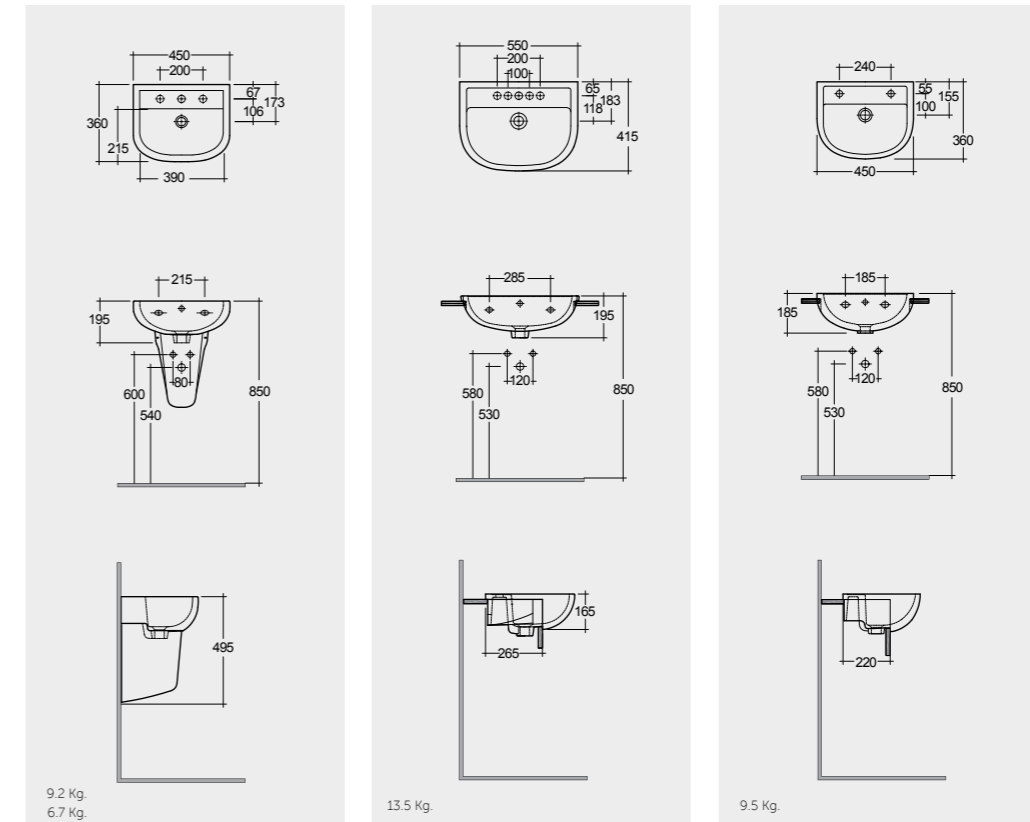

القياسات

Colours available

Colours shown here are as close to actual sanitaryware as printing process will allow
الألوان المييبة هنا قريبة إلى ألوان الأدوات الصحية الفعلية حسبما تسمح به عملية الطباعة

الألوان المتاحة

Notes

All dimensions in mm tolerance $\pm 5\%$ for below 200mm
and $\pm 3\%$ for above 200mm

ملحوظة

جميع القياسات تكون بالمليمتر $\pm 5\%$ للقياسات التي تقل عن 200 مليمتر و $\pm 3\%$ للقياسات التي تتجاوز 200 مليمتر