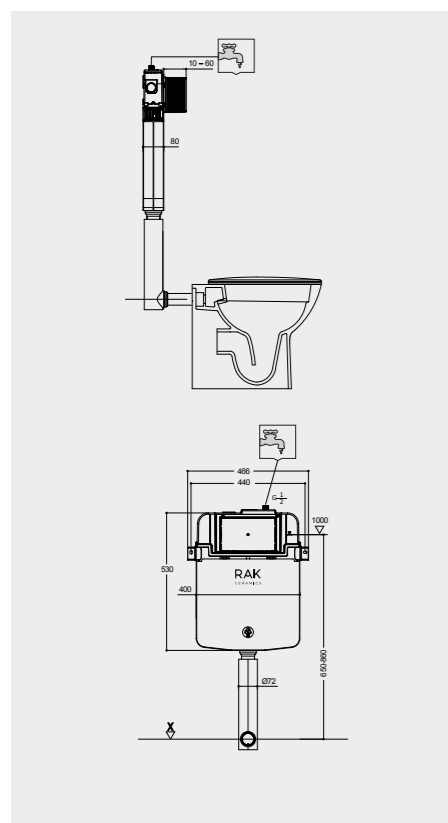

RAK-NEOFIX / 8 CM THICKNESS

8 CM NEOF12RAK8C
NEOF12RAK8C.A (4,5L setting)

8 CM NEOF05RAK8C
NEOF05RAK8C.A (4,5L setting)

8 CM NEOF04RAK8C
NEOF04RAK8C.A (4,5L setting)

Measurements

القياسات

The new RAK-Neofix bottom inlet plastic cisterns have been designed for quick and simple installations. Easy to handle and fix, they are an ideal solution for renovations.