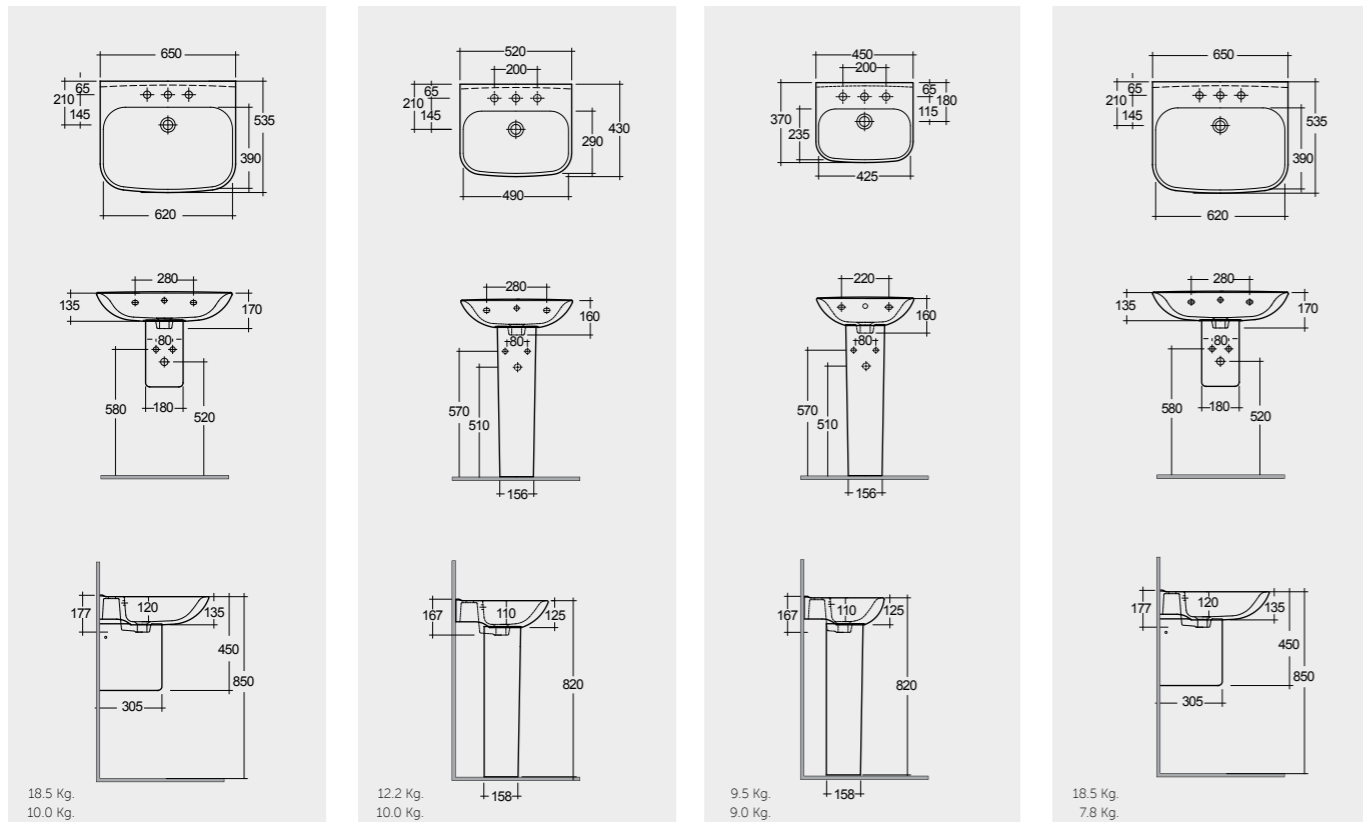

Measurements

القياسات

Colours available

Colours shown here are as close to actual sanitaryware as printing process will allow
الألوان المييبة هنا قريبة إلى ألوان الأدوات الصحية الفعلية حسبما تسمح به عملية الطباعة

الألوان المتاحة

Measurements