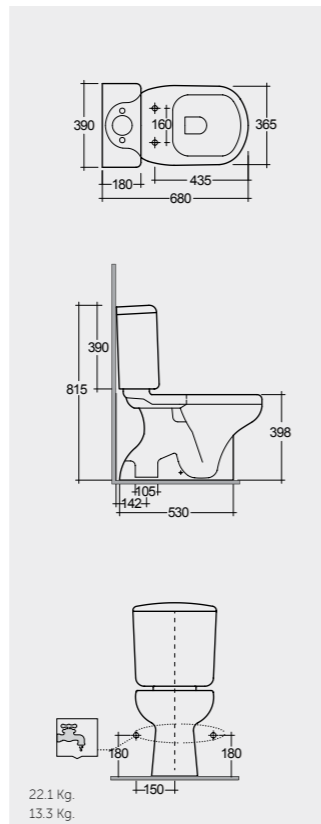

ABS RAK-Jumeirah
JM05DNCQRAWHA
ABS RAK-Jumeirah
JM05DSCQRAWHA