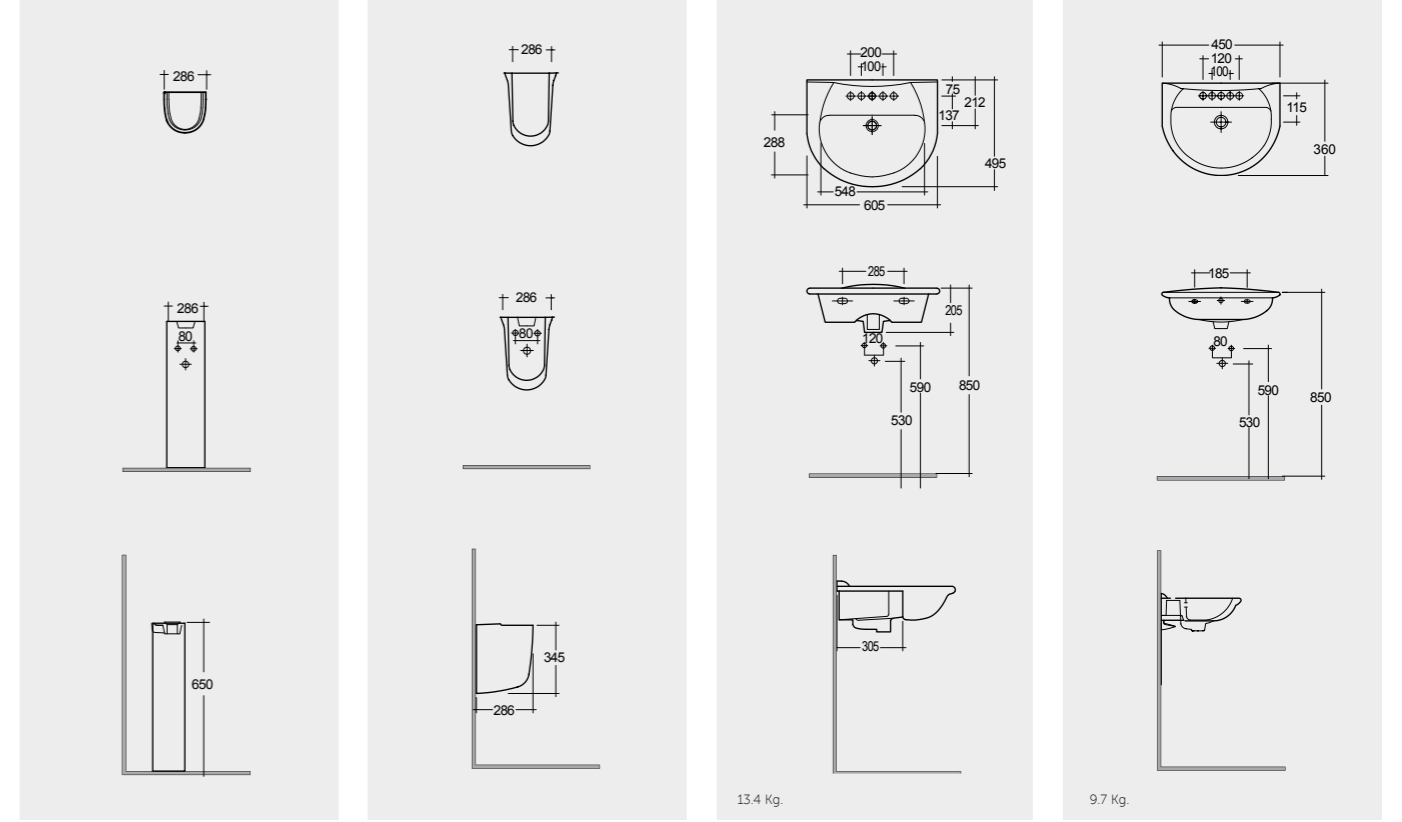

القياسات

Colours available

Colours shown here are as close to actual sanitaryware as printing process will allow
الألوان المييبة هنا قريبة إلى ألوان الأدوات الصحية الفعلية حسبما تسمح به عملية الطباعة

الألوان المتاحة

Notes

All dimensions in mm tolerance $\pm 5\%$ for below 200mm
and $\pm 3\%$ for above 200mm

ملحوظة

جميع القياسات تكون بالمليمتر $\pm 5\%$ للقياسات التي تقل عن 200 مليمتر و $\pm 3\%$ للقياسات التي تتجاوز 200 مليمتر