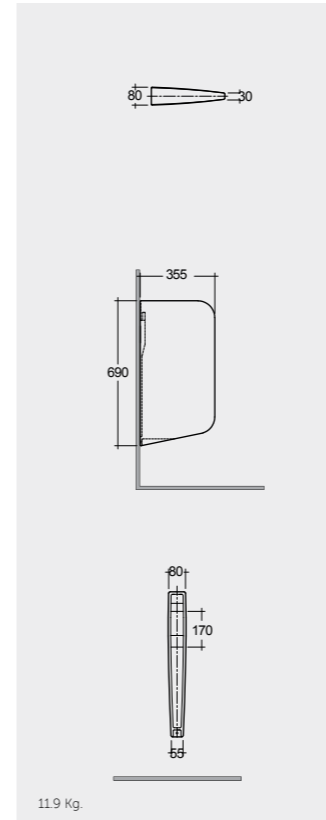

Notes

All Installation dimensions are only as proposal and it may be change according to the site requirement

ملحوظة

جميع أبعاد التثبيت هي فقط كمقترح وبالإمكان التغيير وفقاً للطلب