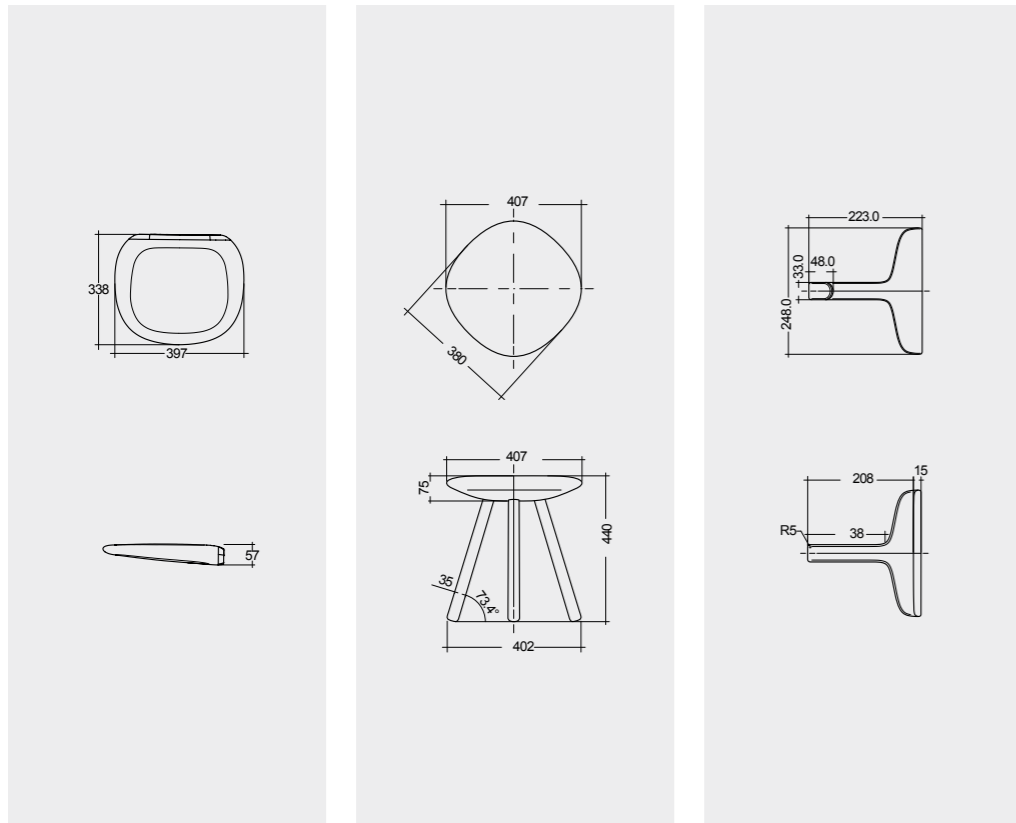

SHOWER STOOL (Matt White)
SILSST00041

ROBE HANGER & GLASS WIPE (Matt White)
SILRHR00051

Foldable

Measurements

القياسات

Notes

ملحوظة

All dimensions in mm tolerance $\pm 5\%$ for below 200mm and $\pm 3\%$ for above 200mm