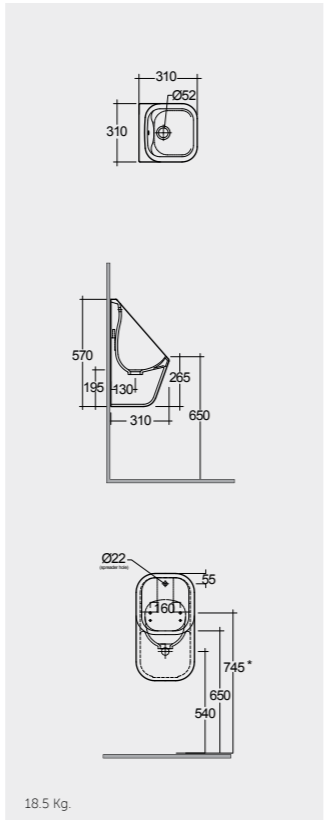

35 CM
OC13AAWHA

URINAL PARTITION فاصل ميوالة

URINAL PARTITION 35 CM
SE20AWHA

Measurements

القياسات

Model ID: VN20
Suitable WASTE TRAP: FS10 CONDC
Fixing Kit: FS37UK

Model ID: SE19
Suitable bracket: OC36-TBKT
Suitable waste outlet kit: MX08ME
* OC36-TBKT Bracket screw hole location