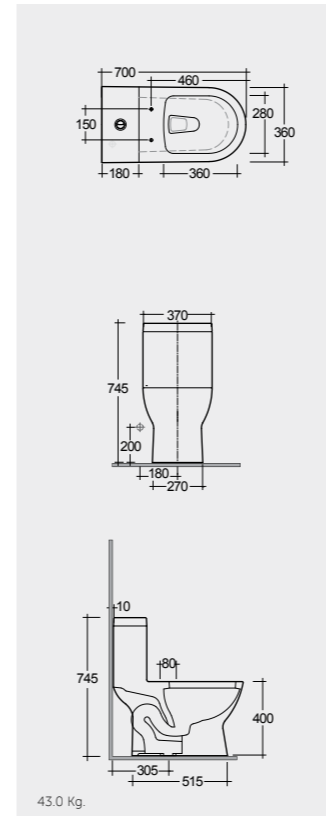

Measurements

القياسات

43.0 Kg.
Complete set included
seat cover & flush
together