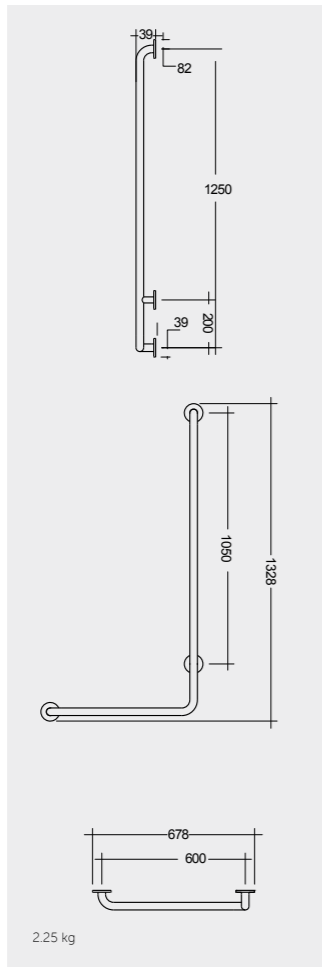

90° Angle BIG LEFT (32mm DIA)
SILGBR090BL

90° Angle BIG RIGHT (32mm DIA)
SILGBR090SR

90° Angle BIG LEFT (32mm DIA)
SILGBR090SL

Measurements

القياسات

Notes

All dimensions in mm tolerance $\pm 5\%$ for below 200mm and $\pm 3\%$ for above 200mm