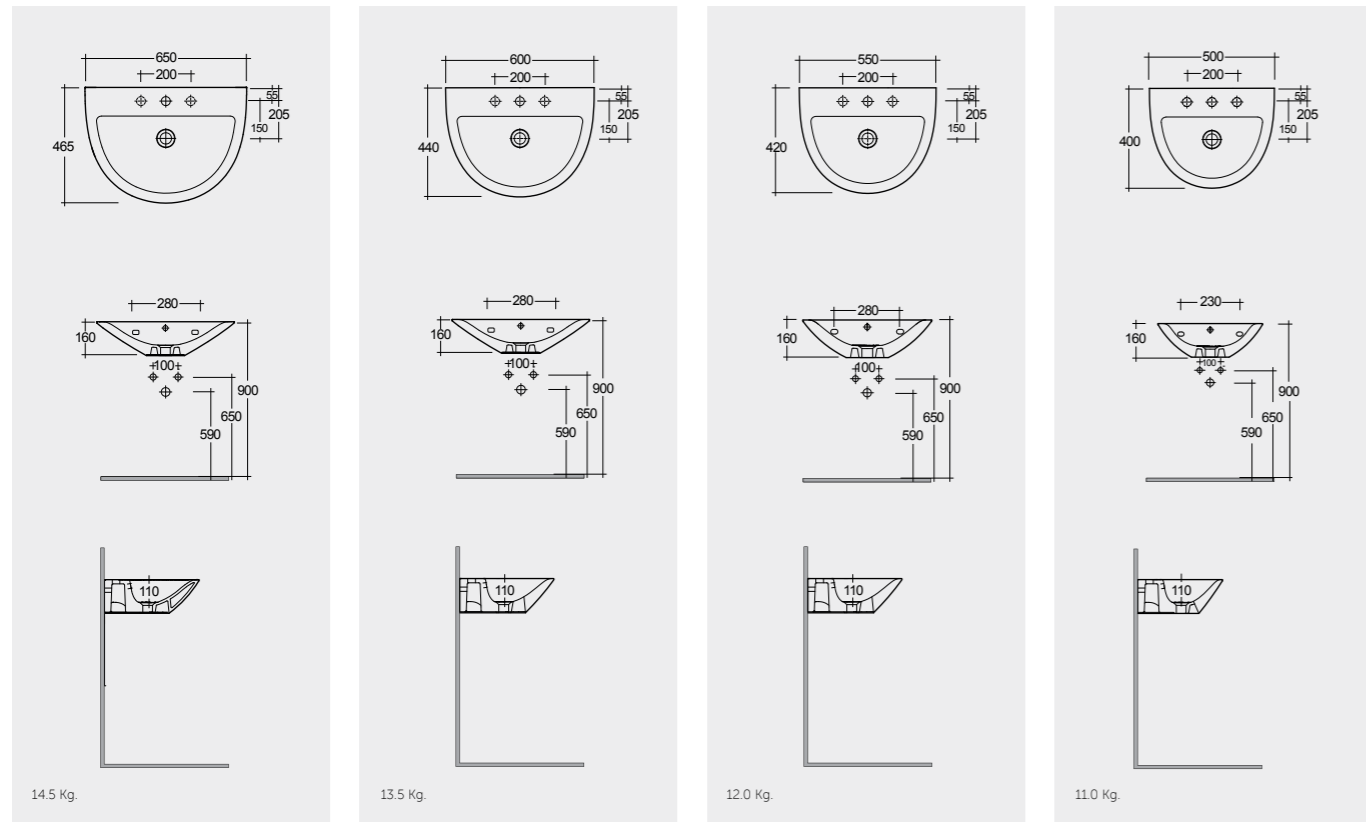

القياسات

Measurements