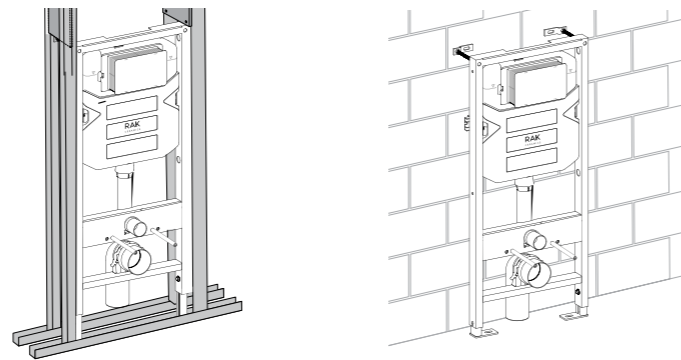

DRYWALL INSTALLATION