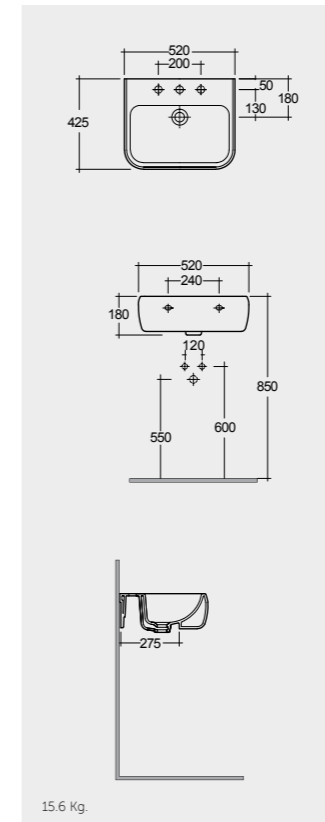

القياسات

Colours available

Colours shown here are as close to actual sanitaryware as printing process will allow
الألوان الميئية هنا قريبة إلى ألوان الأدوات الصحية الفعلية حسبما تسمح به عملية الطباعة

الألوان المتاحة

Notes

All dimensions in mm tolerance $\pm 5\%$ for below 200mm
and $\pm 3\%$ for above 200mm

ملحوظة

جميع القياسات تكون بالمليمتر $\pm 5\%$ للقياسات التي تقل عن 200 مليمتر و $\pm 3\%$ للقياسات التي تتجاوز 200 مليمتر