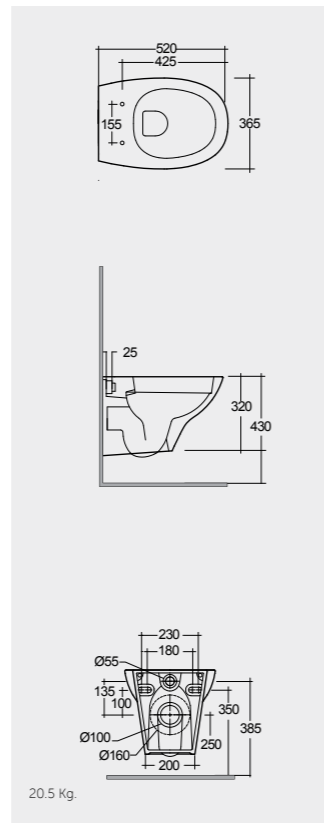

Urea RAK-Morning MORSC3901WH

Measurements

القياسات