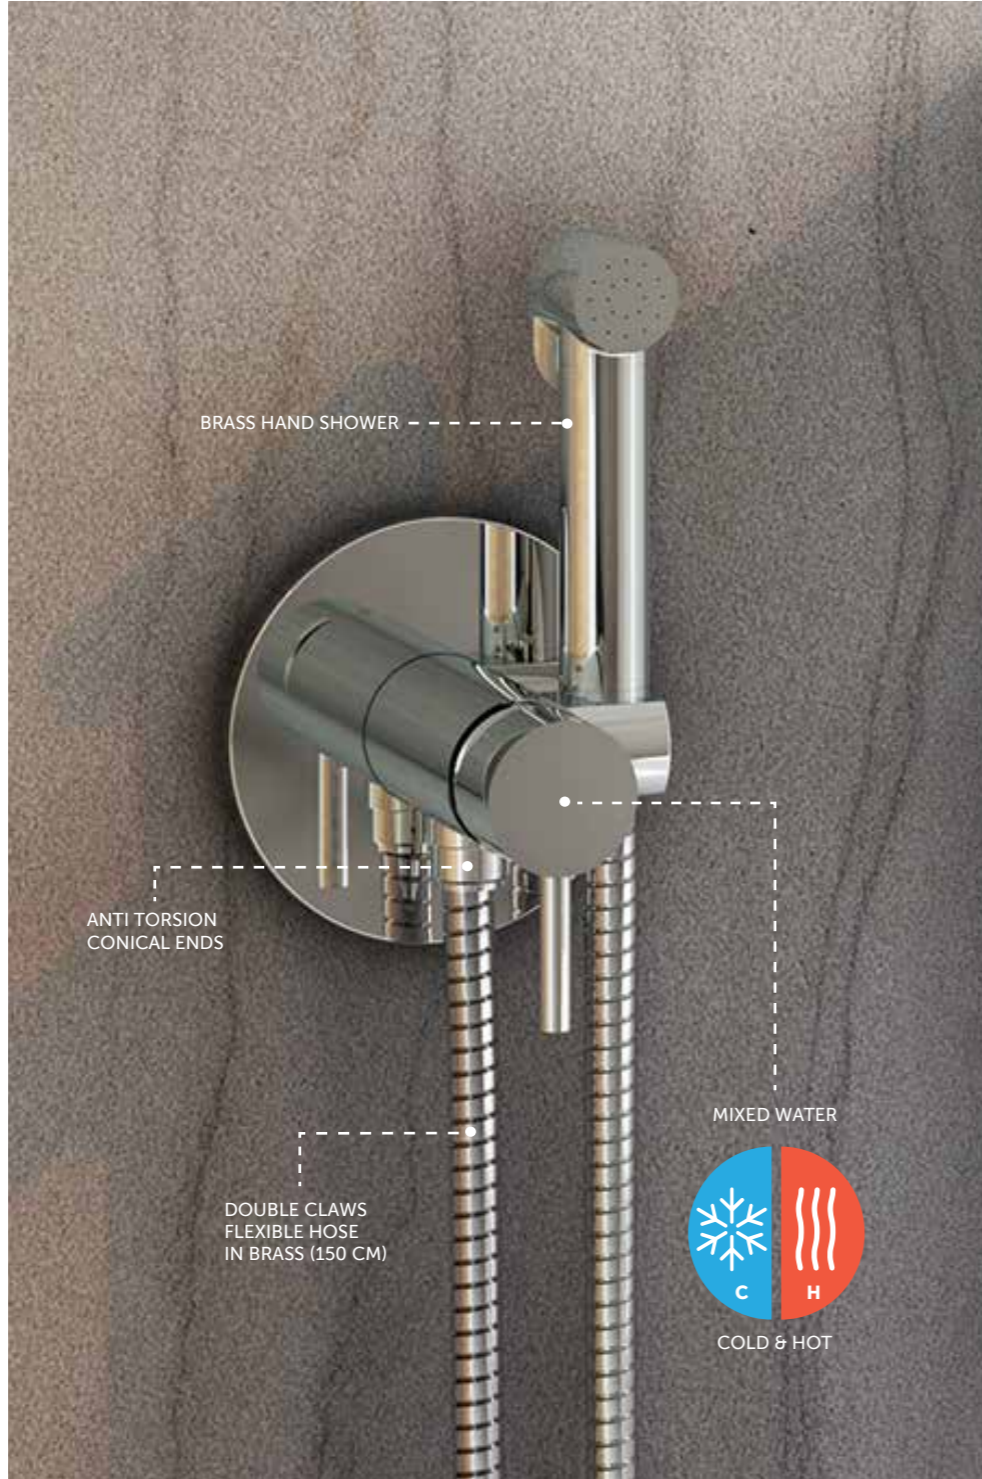

Measurements

القياسات