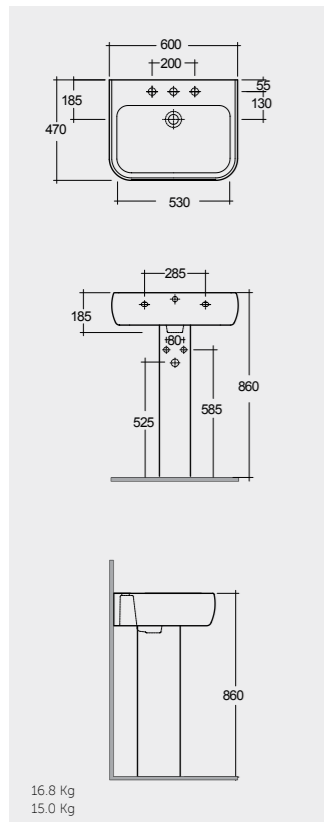

Models

42 CM
MP0701AWHA
MP0103AWHA

52 CM
MP0901AWHA

FOR WASH BASIN
INOX CHROME : BTRWBSST001
ABS CHROME : BTRWBABS002

النماذج

Inspectionable

Measurements

القياسات