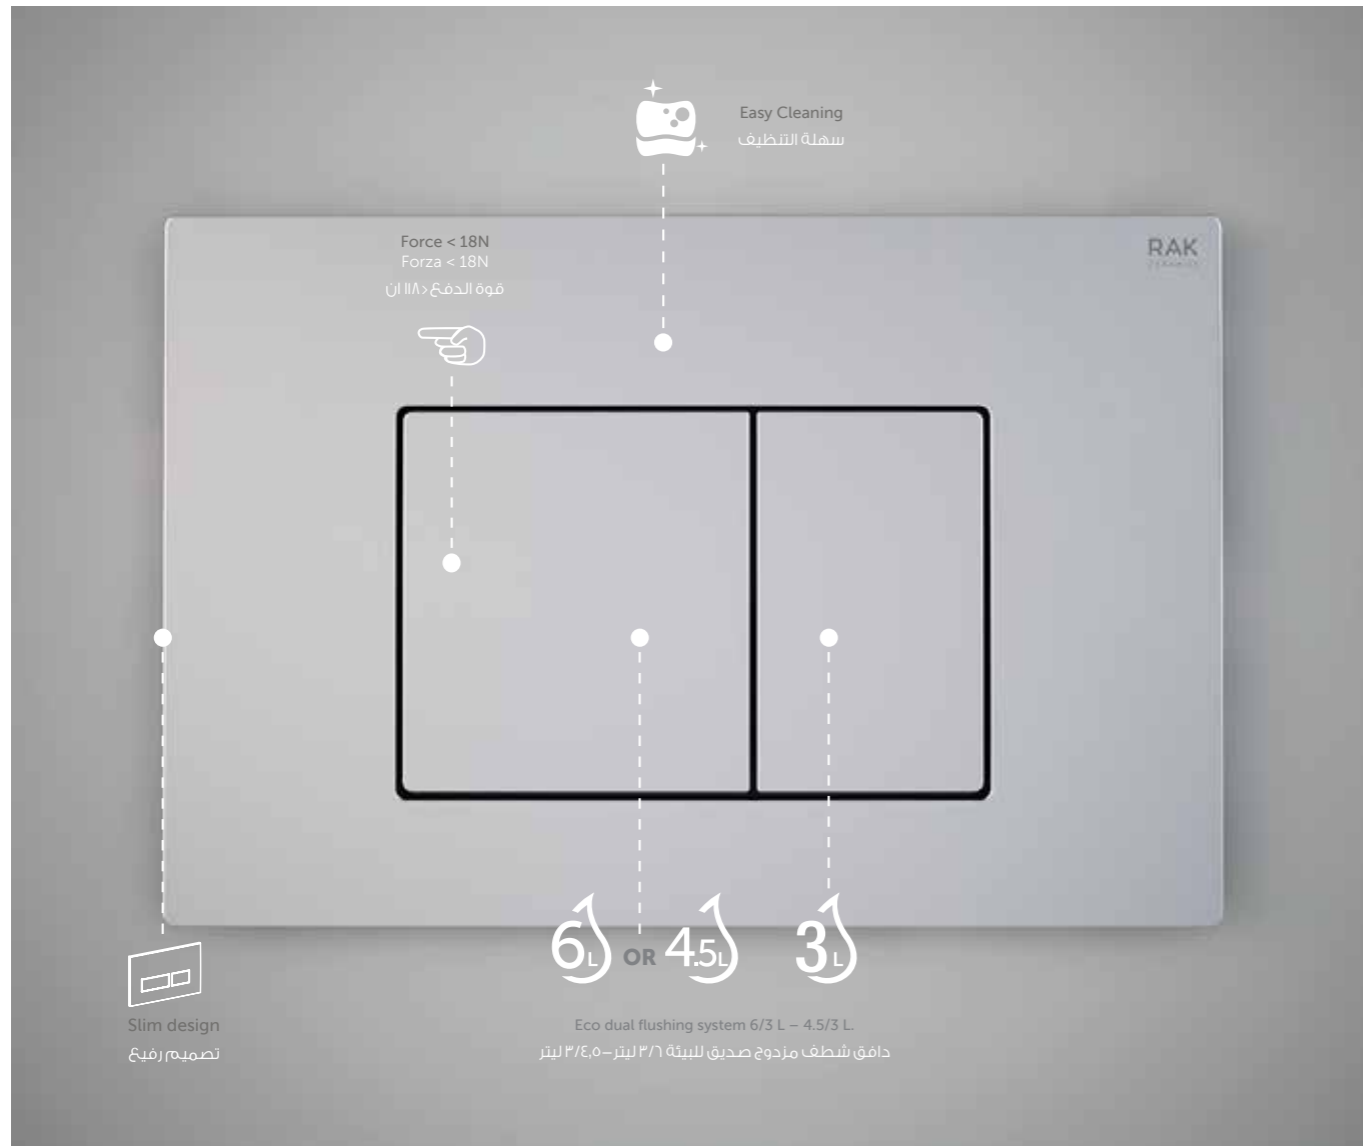

RAK-NEOFIX / PUSH PLATES

RAK-Neofix not only offers limitless installation possibilities, but a flat designed range of push plates in 3 elegant finishes and 2 different designs. The push plate is the only visible part of the concealed cistern and is built for the water saving dual system flush in volumes 6-3 liters or 4.5-3 liters. Another possibility to move functionality and style into your bathroom.