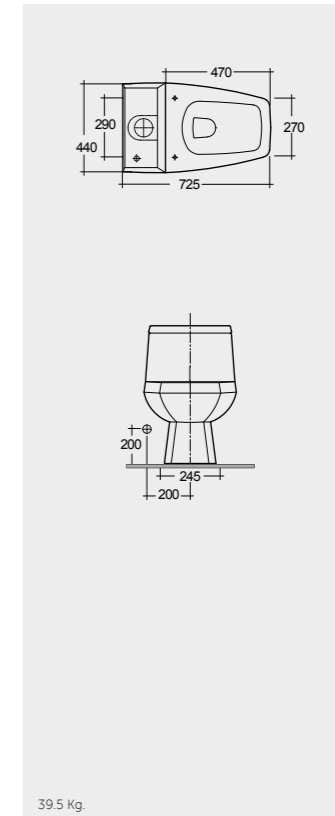

Siphonic

Measurements

القياسات

43.0 Kg.
Complete set included
seat cover & flush
together

43.0 Kg.
ABS RAK-Metropolitan
MP05SCQRAWHA
ABS RAK-Metropolitan
YFG100A

39.5 Kg.
ABS Star
ST05AWHA

Colours available