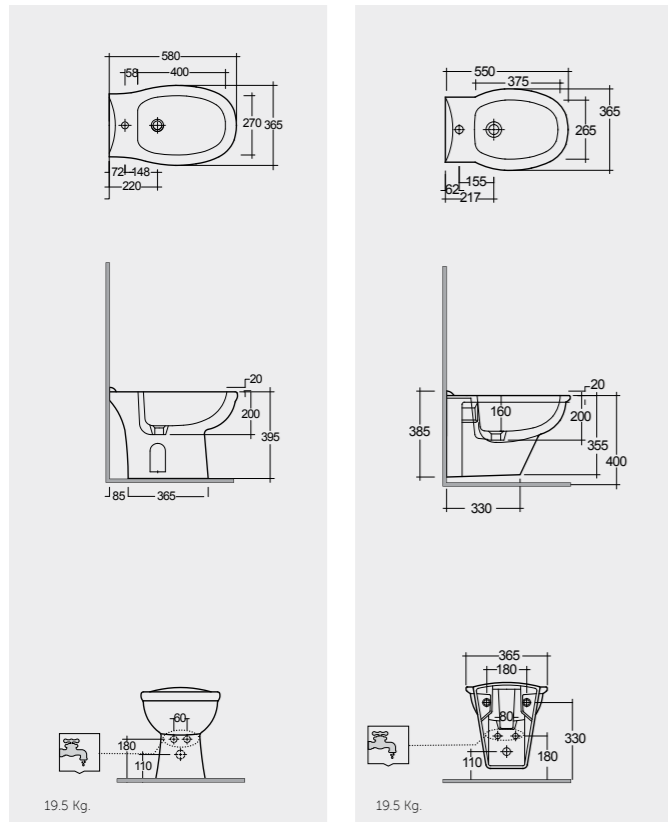

Models

النماذج

58 CM
KR07AWHA

55 CM
KR08AWHA

Back Open

Measurements

القياسات

Colours available