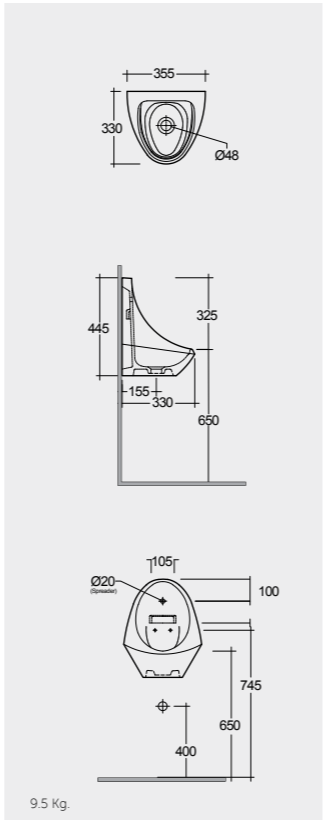

35 CM
OC13AAWHA

URINAL PARTITION فاصل ميوالة

URINAL PARTITION 35 CM
SE20AWHA

Measurements

القياسات

Model ID: VN20
Suitable WASTE TRAP: FS10 CONDC
Fixing Kit: FS37UK

Model ID: SE19
Suitable bracket: OC36-TBKT
Suitable waste outlet kit: MX08ME
* OC36-TBKT Bracket screw hole location