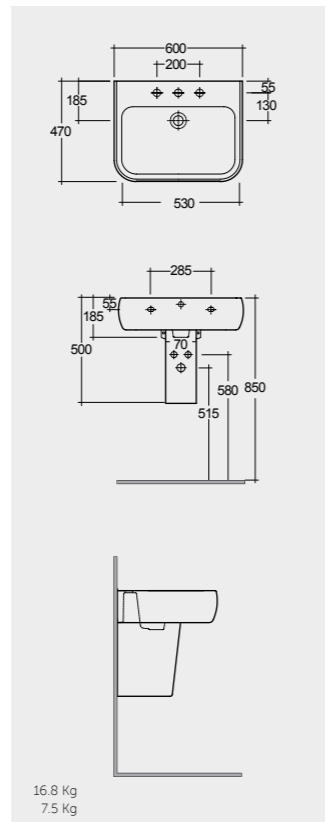

Models

42 CM
MP0701AWHA
MP0103AWHA

52 CM
MP0901AWHA

FOR WASH BASIN
INOX CHROME : BTRWBSST001
ABS CHROME : BTRWBABS002

النماذج

Inspectionable

Measurements

القياسات