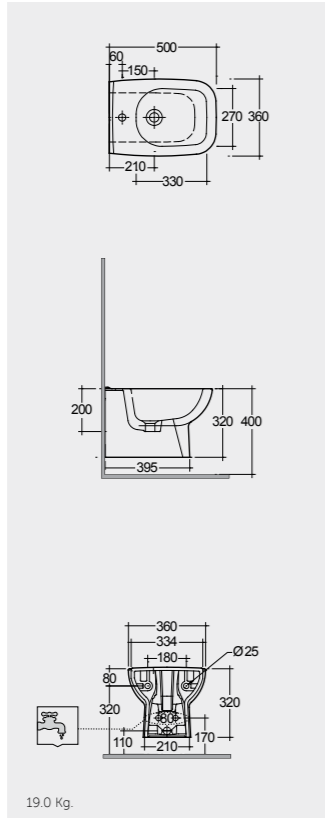

Models

النماذج

50 CM
ORG14AWHA

50 CM
ORG08AWHA

FOR BIDET
PP WHITE : BTRBDPPR011
ABS CHROME : BTRBDABS010

Measurements

القياسات

Notes