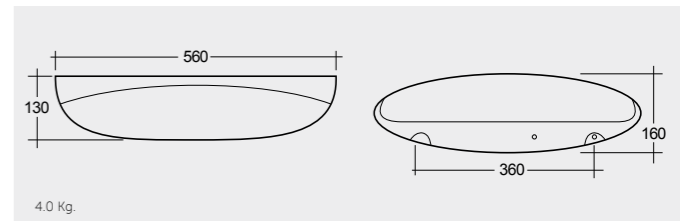

Shelf

ER21AWHA

رف