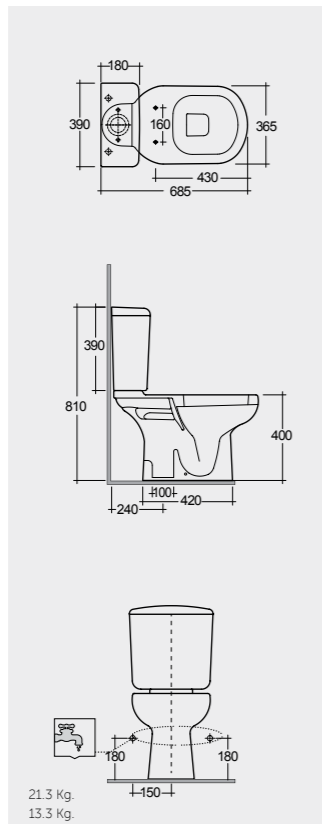

ABS RAK-Jumeirah
JM05DNCQRAWHA
ABS RAK-Jumeirah
JM05DSCQRAWHA