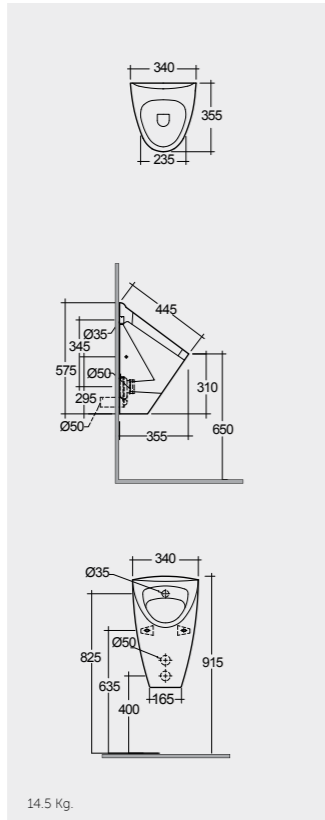

35 CM
OC13AAWHA

URINAL PARTITION فاصل ميوالة

URINAL PARTITION 35 CM
SE20AWHA

Measurements

القياسات

Model ID: VN20
Suitable WASTE TRAP: FS10 CONDC
Fixing Kit: FS37UK

Model ID: SE19
Suitable bracket: OC36-TBKT
Suitable waste outlet kit: MX08ME
* OC36-TBKT Bracket screw hole location