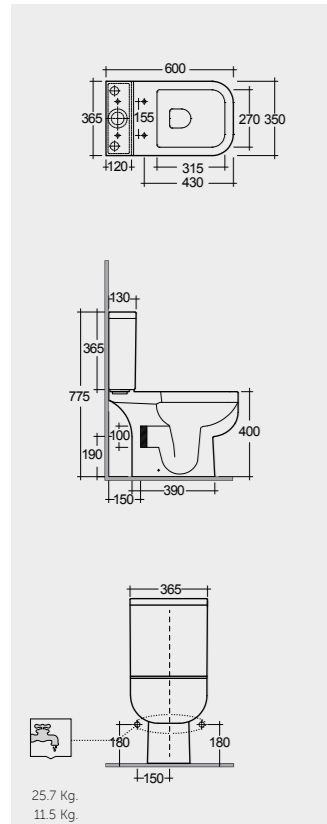

Measurements

القياسات

Urea RAK-Series 600
YFG187
Urea RAK-Series 600
YFG187B