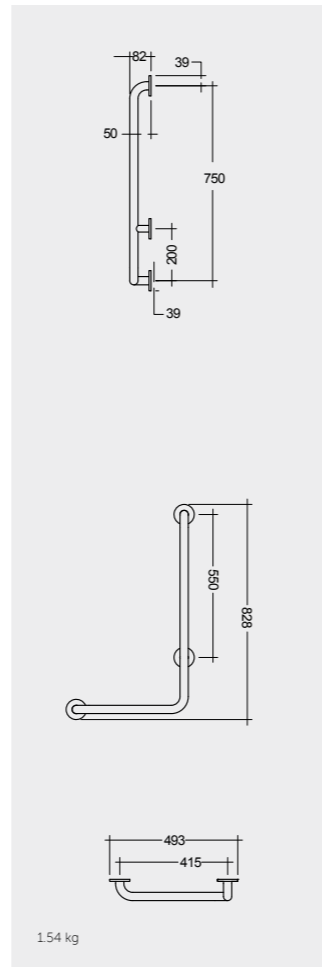

90° Angle BIG LEFT (32mm DIA)
SILGBR090BL

90° Angle BIG RIGHT (32mm DIA)
SILGBR090SR

90° Angle BIG LEFT (32mm DIA)
SILGBR090SL

Measurements

القياسات

Notes

All dimensions in mm tolerance $\pm 5\%$ for below 200mm and $\pm 3\%$ for above 200mm