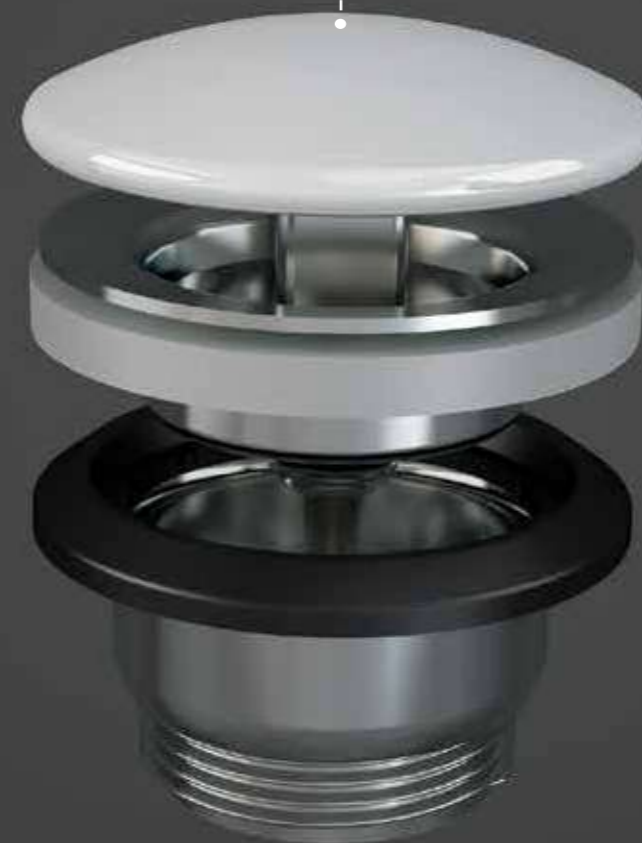

FINISH OPTIONS

- CHROME PLATED
  444
- GLOSSY ALPINE WHITE
  AWH
- MATT COLOURS
  500 505 514 503 504