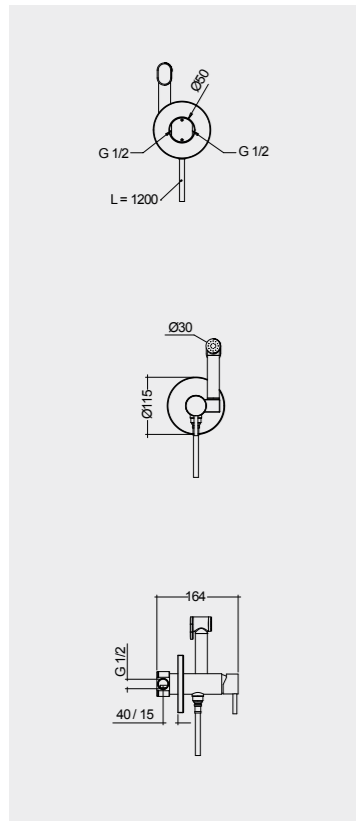

Measurements

القياسات