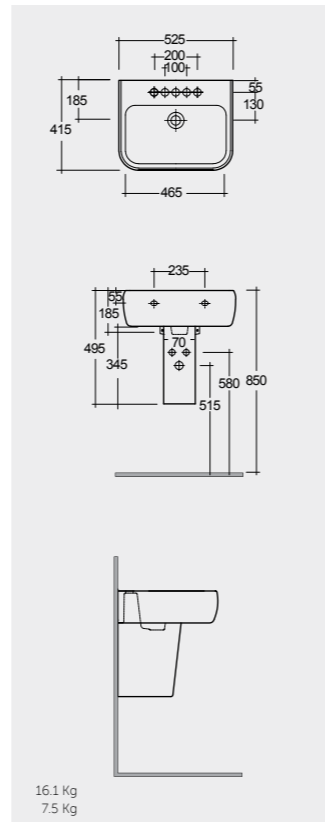

Models

42 CM
MP0701AWHA
MP0103AWHA

52 CM
MP0901AWHA

FOR WASH BASIN
INOX CHROME : BTRWBSST001
ABS CHROME : BTRWBABS002

النماذج

Inspectionable

Measurements

القياسات