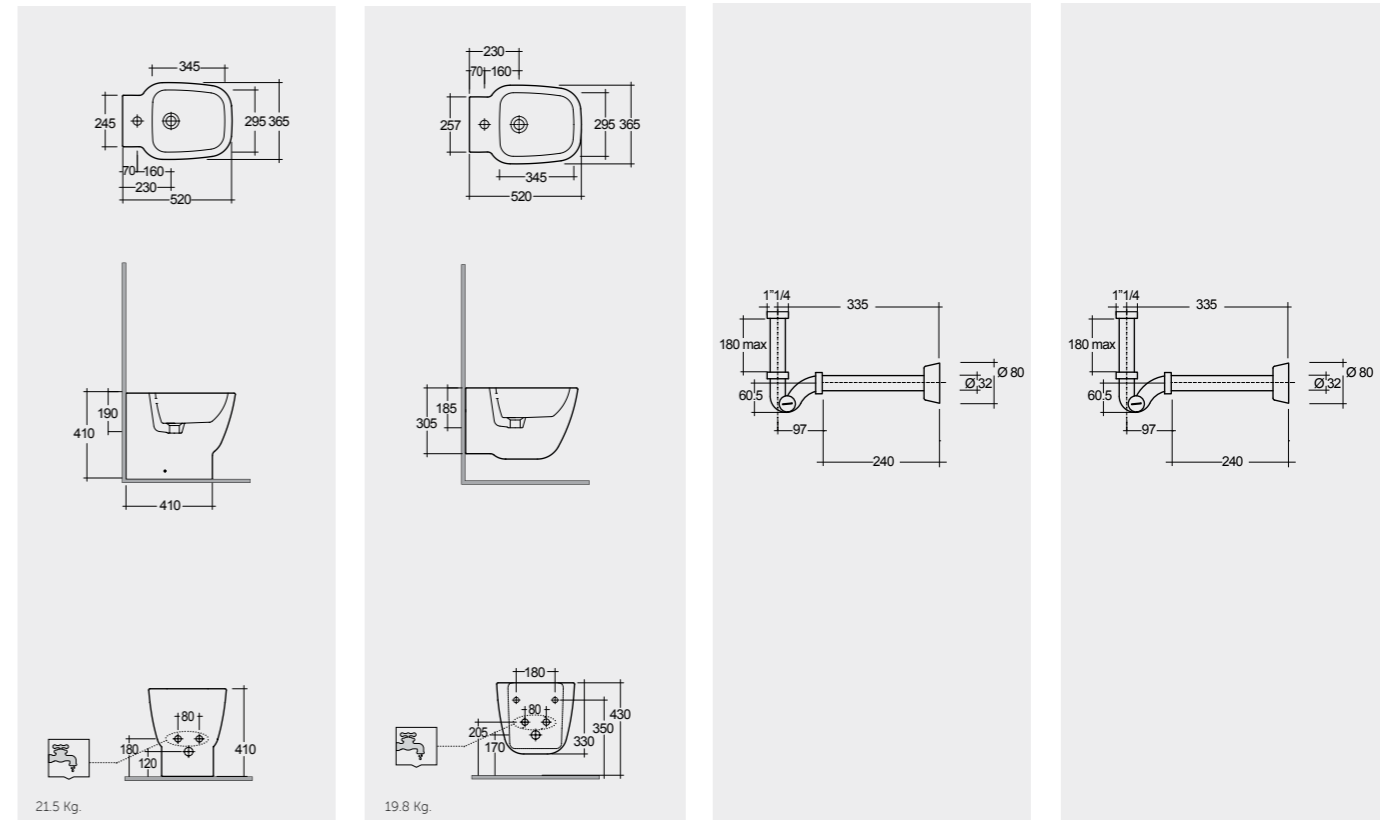

القياسات

Notes

All dimensions in mm tolerance $\pm 5\%$ for below 200mm
and $\pm 3\%$ for above 200mm

ملحوظة

جميع القياسات تكون بالمليمتر $\pm 5\%$ للقياسات التي تقل عن 200 مليمتر و $\pm 3\%$ للقياسات التي تتجاوز 200 مليمتر