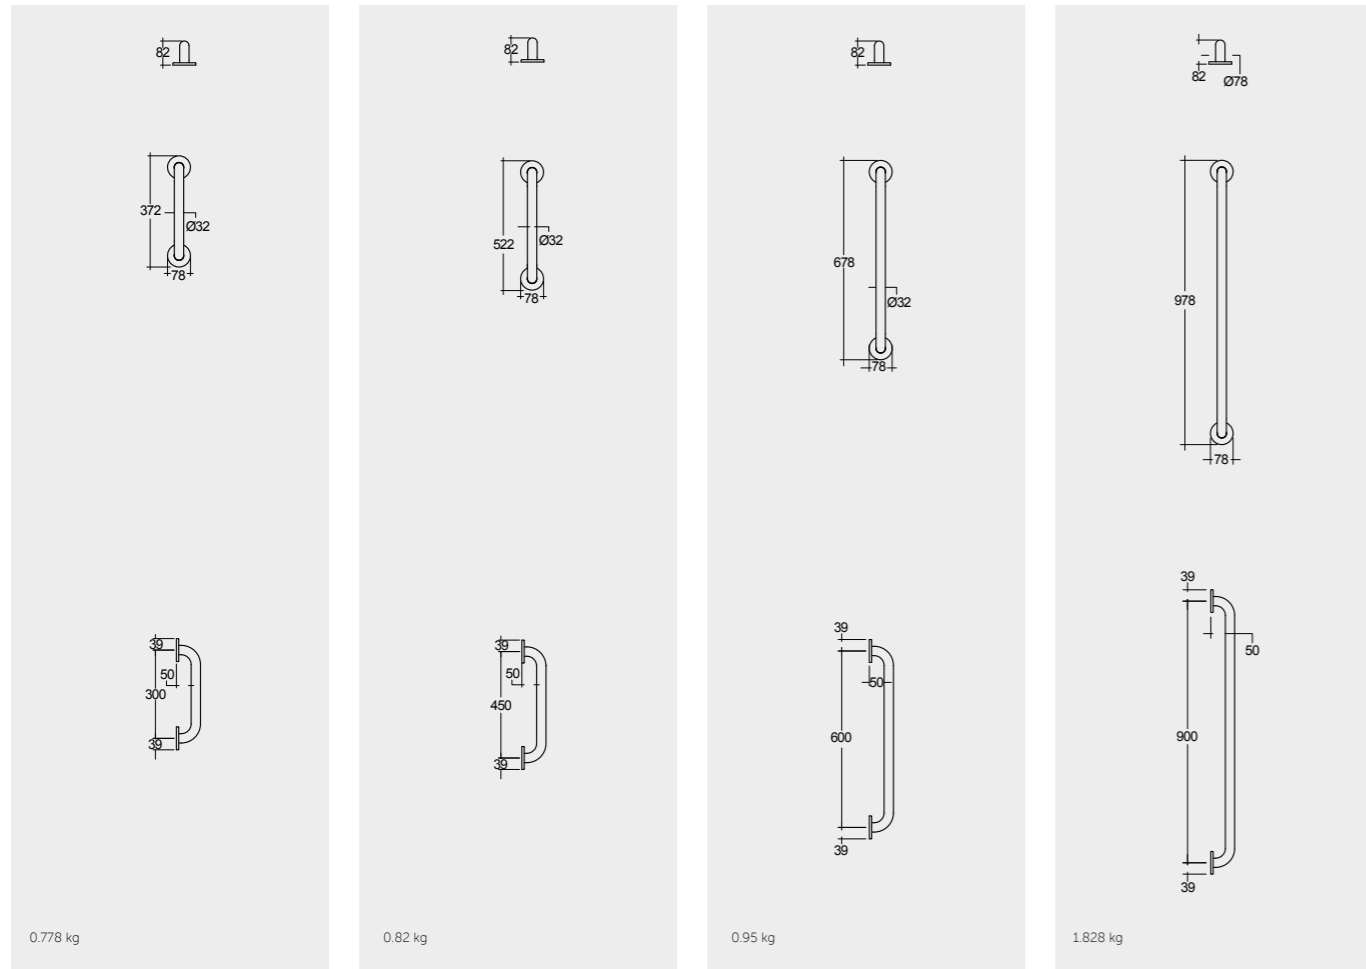

RAK-SILVER / GRAB BARS

Models

300mm (32mm DIA.) SILGBR00300 450mm (32mm DIA.) SILGBR00450 600mm (32mm DIA.) SILGBR00600 900mm (32mm DIA.) SILGBR00900

النماذج

Measurements

Notes

All dimensions in mm tolerance $\pm 5\%$ for below 200mm and $\pm 3\%$ for above 200mm