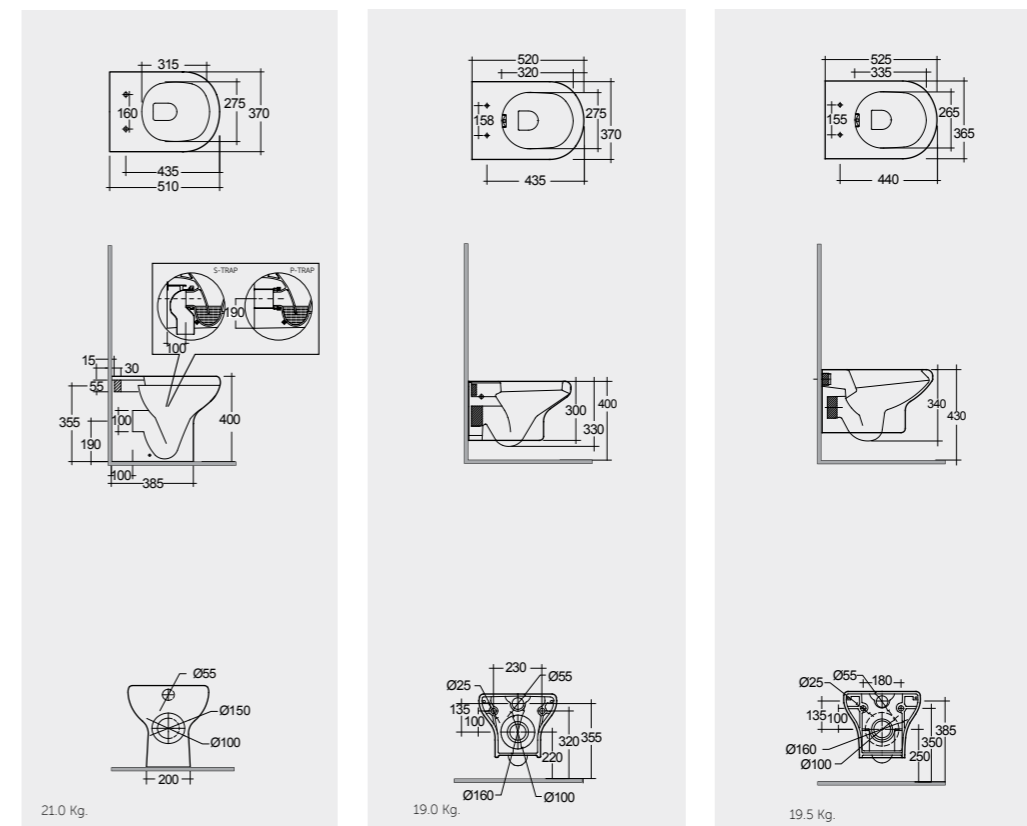

القياسات

Models

51 CM
CO17AWHA

52 CM
CO13AWHA

52 CM
CO27AWHA

52 CM
CO34AWHA
With integrated bidet spray nozzle

Hidden Fixations

Measurements