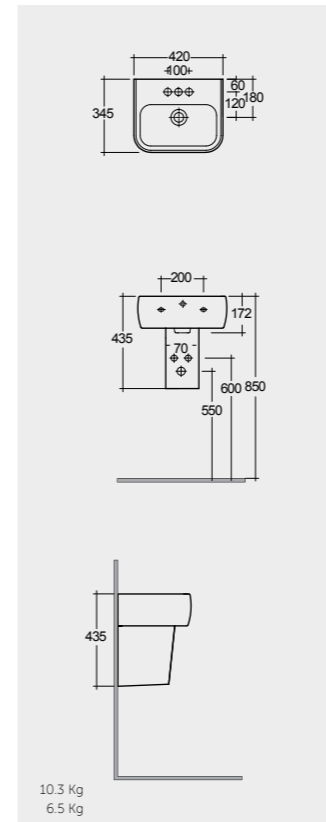

القياسات

Colours available

Colours shown here are as close to actual sanitaryware as printing process will allow
الألوان الميئية هنا قريبة إلى ألوان الأدوات الصحية الفعلية حسبما تسمح به عملية الطباعة

الألوان المتاحة

Notes

All dimensions in mm tolerance $\pm 5\%$ for below 200mm
and $\pm 3\%$ for above 200mm

ملحوظة

جميع القياسات تكون بالمليمتر $\pm 5\%$ للقياسات التي تقل عن 200 مليمتر و $\pm 3\%$ للقياسات التي تتجاوز 200 مليمتر