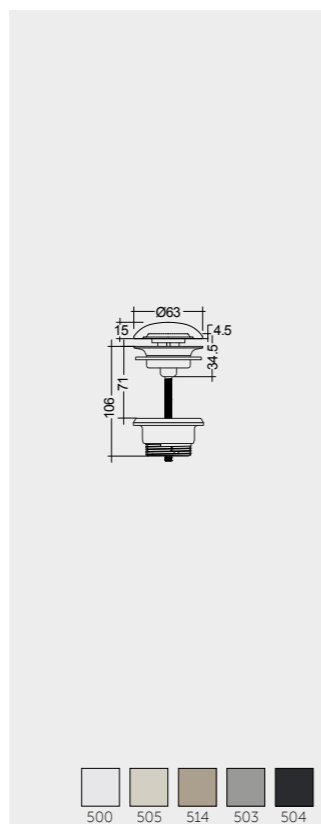

MATT COLOURS
500 505 514 503 504

Measurements

القياسات

444

AWH

500 505 514 503 504

Notes

All dimensions in mm tolerance $\pm 5\%$ for below 200mm and $\pm 3\%$ for above 200mm