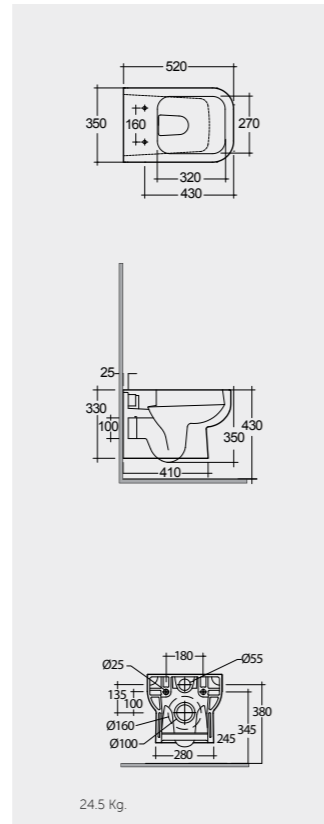

Urea RAK-Series 600
YFG187
Urea RAK-Series 600
YFG187B