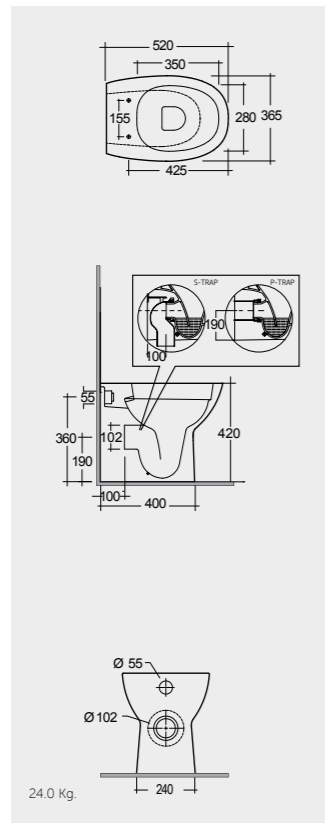

Urea RAK-Morning MORSC3901WH

Measurements

القياسات