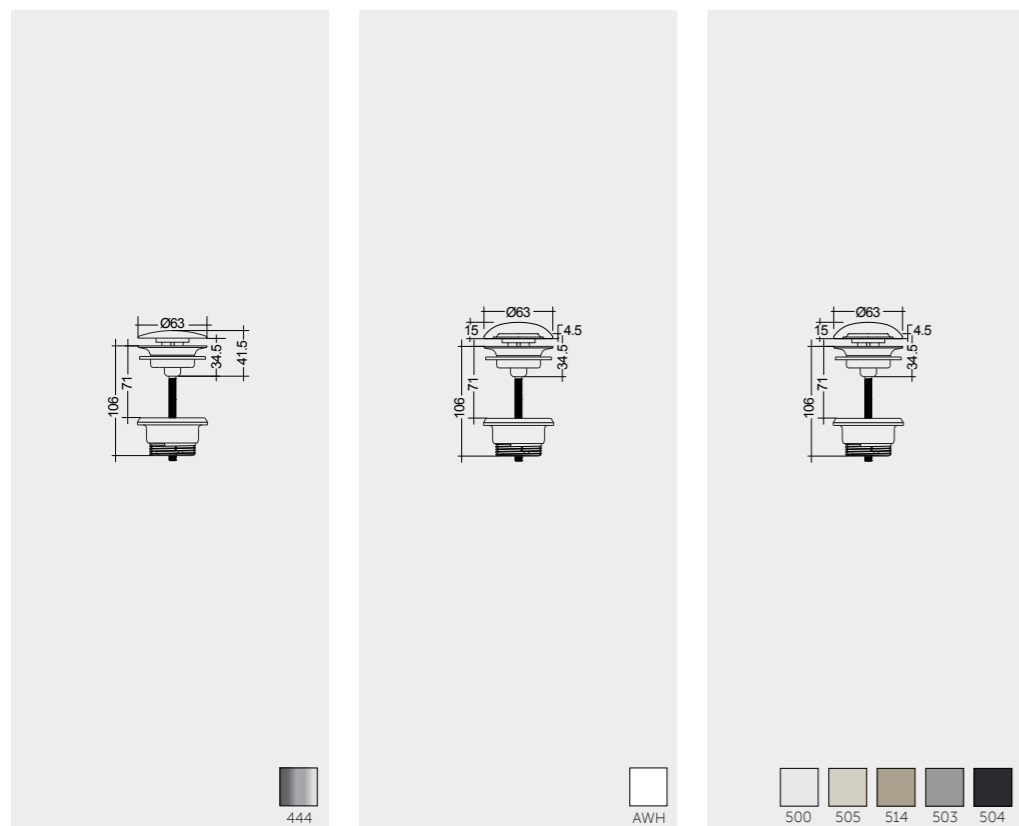

Measurements القياسات