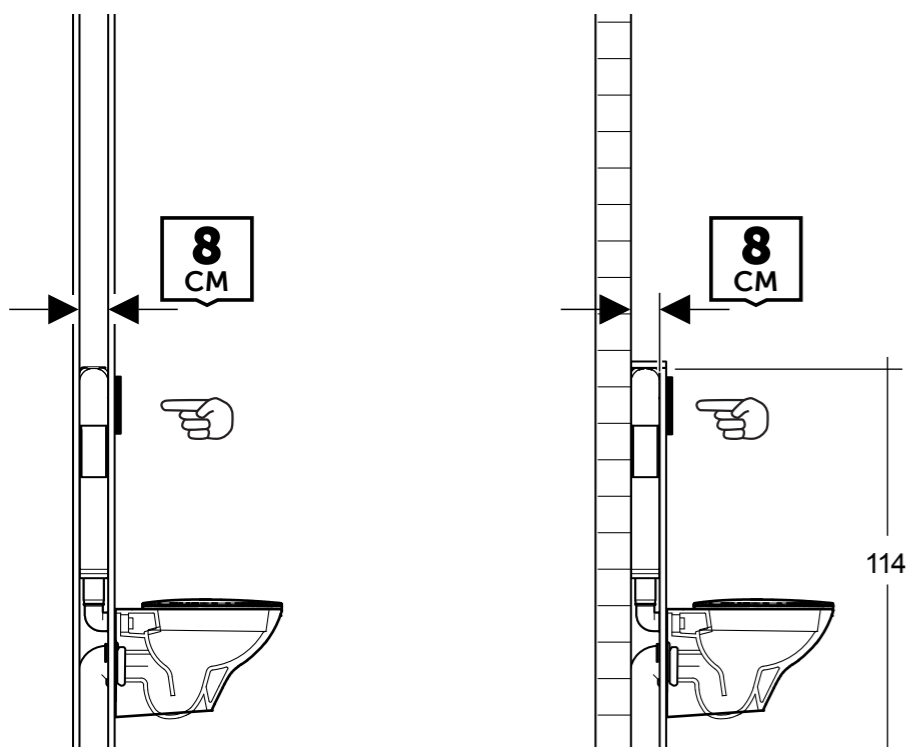

8 cm wall-thickness

For thin walls or for space-saving installations, with flushing actuation from the front.