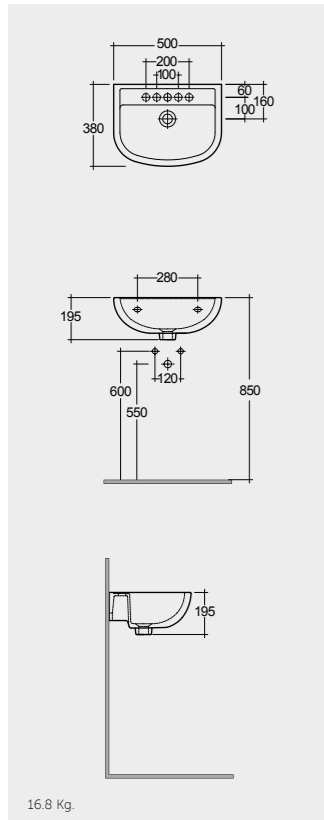

38 CM
CO1001AWHA

75 CM
CO25AWHA
CO10AWHA

75 CM
CO22AWHA
CO10AWHA

Comfort Height 48 CM

Back Open

Comfort Height 48 CM

Measurements

القياسات