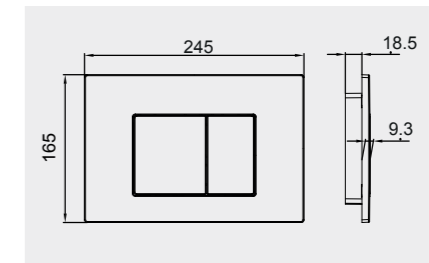

RAK-NEOFIX / PUSH PLATES

RAK-Neofix not only offers limitless installation possibilities, but a flat designed range of push plates in 3 elegant finishes and 2 different designs. The push plate is the only visible part of the concealed cistern and is built for the water saving dual system flush in volumes 6-3 liters or 4.5-3 liters. Another possibility to move functionality and style into your bathroom.

راك-نيوفيكس ليس فقط يوفر إمكانيات التركيب الا محدودة، وإنما أيضا يوفر مجموعة تصاميم مسطحة للوحات دفع في ٣ تشطيبات أنيقة وتصميمين مختلفين. لوحة الدفع هي الجزء المرئي الوحيد من الخزان المخفي، وهي مصممة لتوفير المياه المزدوج لنظام دافق في أحجام ٦-٣ لتر أو ٤,٥-٣ لتر. راك-نيوفيكس إمكانية أخرى للانتقال بوظائف وأسلوب الحمام الخاص بك.

All dimensions in mm
جميع الأبعاد بالمليمتر