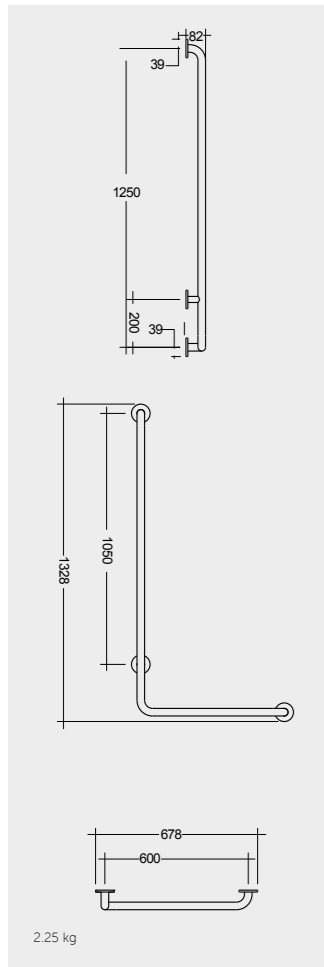

90° Angle BIG LEFT (32mm DIA)
SILGBR090BL

90° Angle BIG RIGHT (32mm DIA)
SILGBR090SR

90° Angle BIG LEFT (32mm DIA)
SILGBR090SL

Measurements

القياسات

Notes

All dimensions in mm tolerance $\pm 5\%$ for below 200mm and $\pm 3\%$ for above 200mm