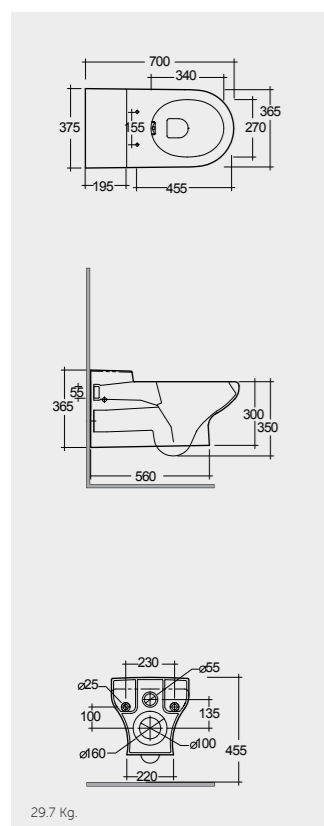

Measurements