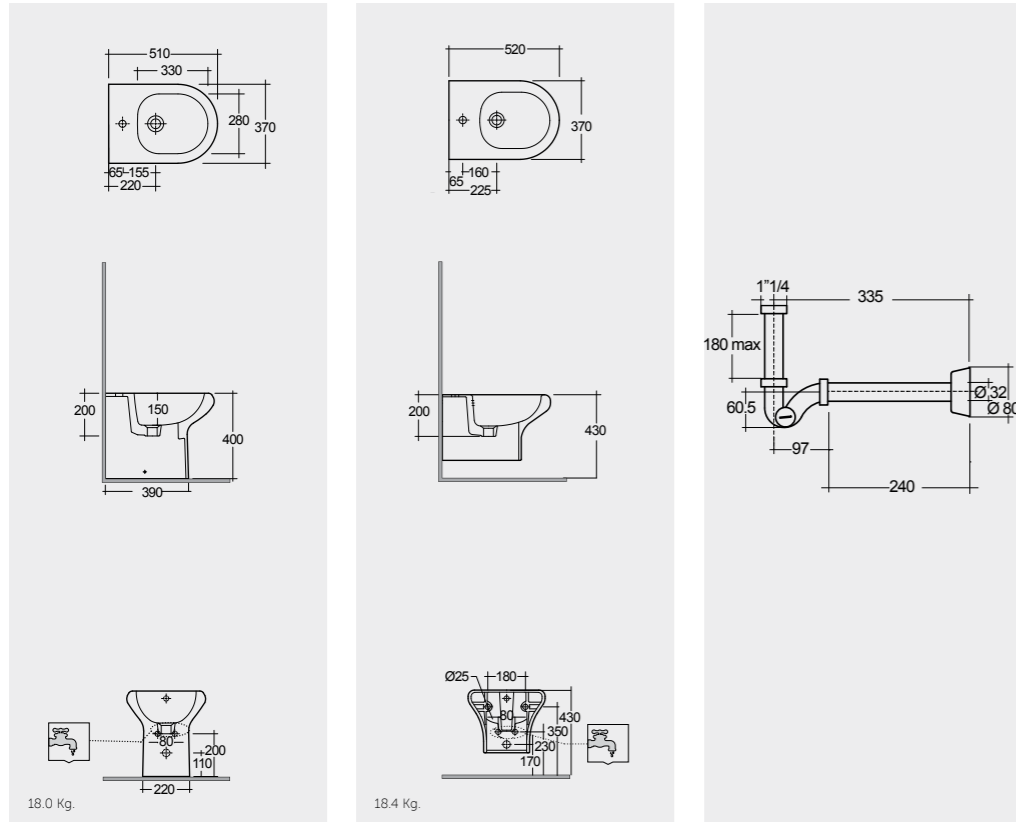

Measurements

القياسات