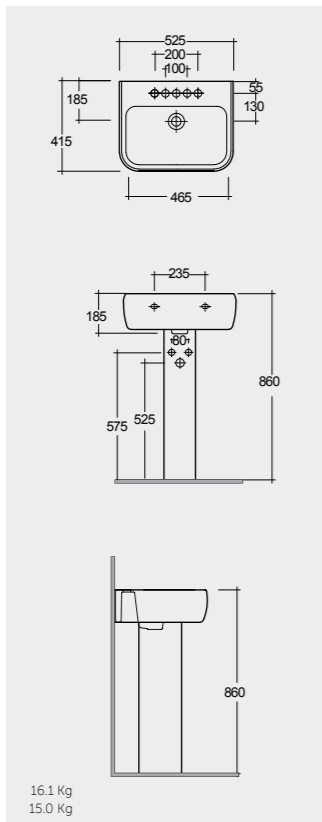

Models

42 CM
MP0701AWHA
MP0103AWHA

52 CM
MP0901AWHA

FOR WASH BASIN
INOX CHROME : BTRWBSST001
ABS CHROME : BTRWBABS002

النماذج

Inspectionable

Measurements

القياسات