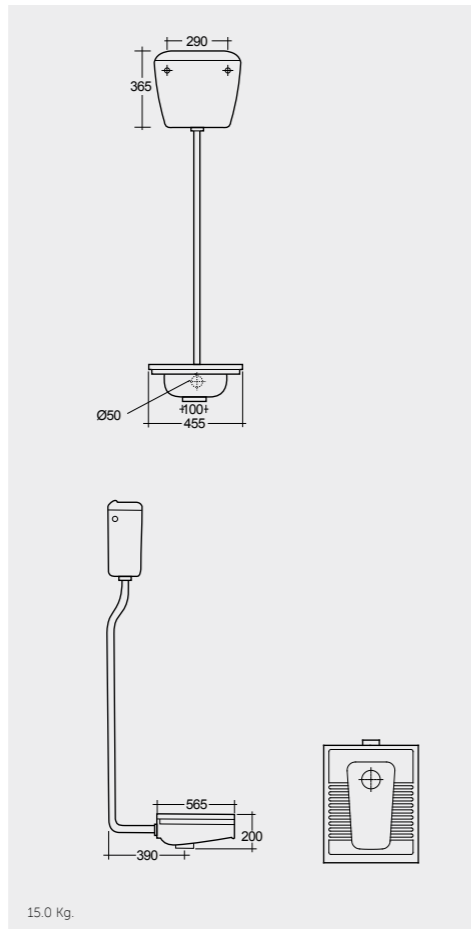

SQUATTING PANS AND CISTERNS

Models

النماذج

SQUATTING PAN AND CISTERN 18 CM OC01AWHA OC38AWHA

SQUATTING PAN AND CISTERN 13 CM OC02AWHA OC38AWHA

Measurements

القياسات

Colours available