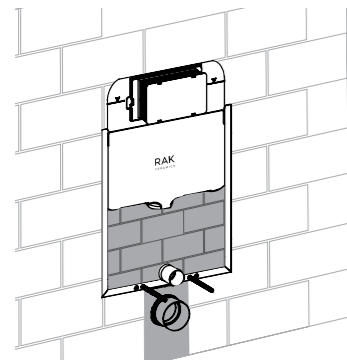

SOLID WALL INSTALLATION