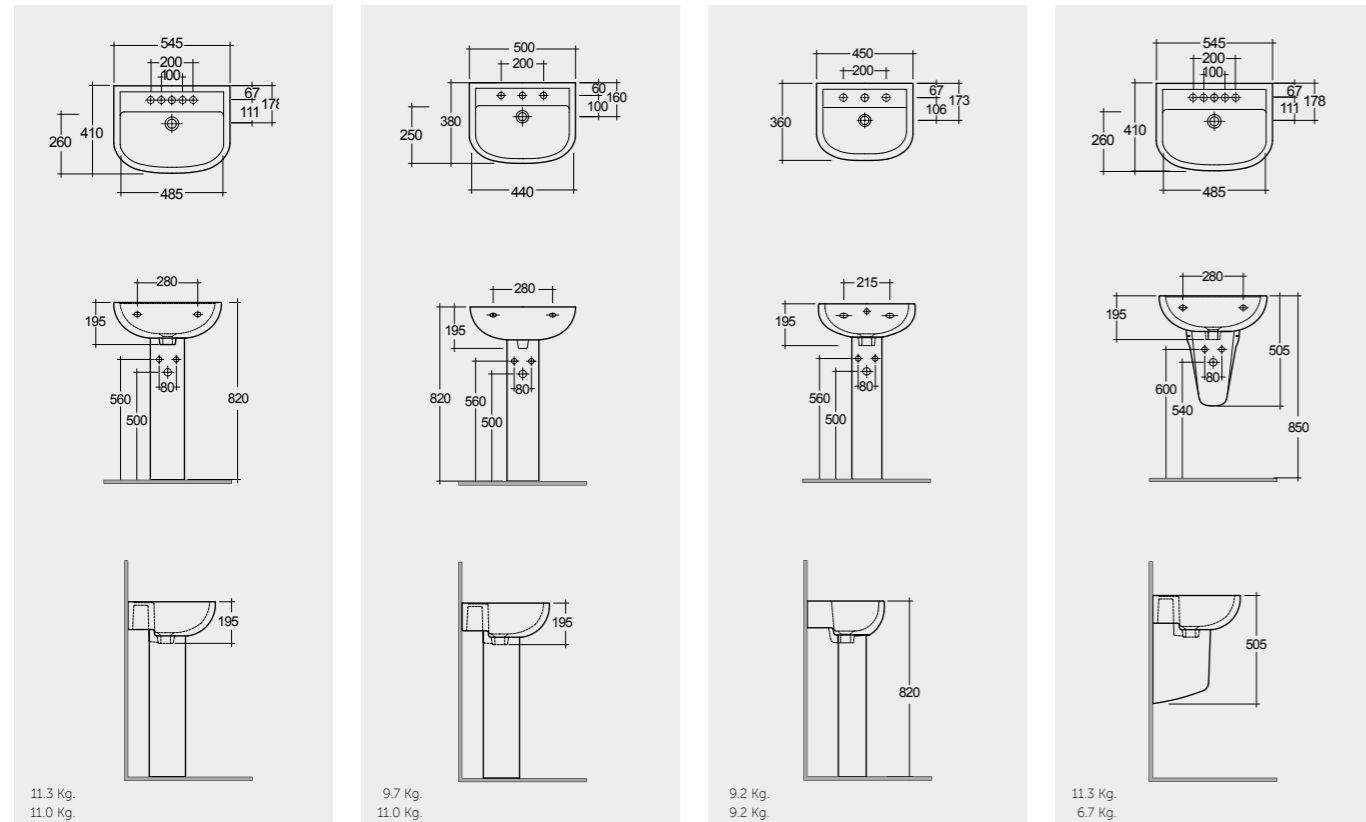

القياسات

Measurements