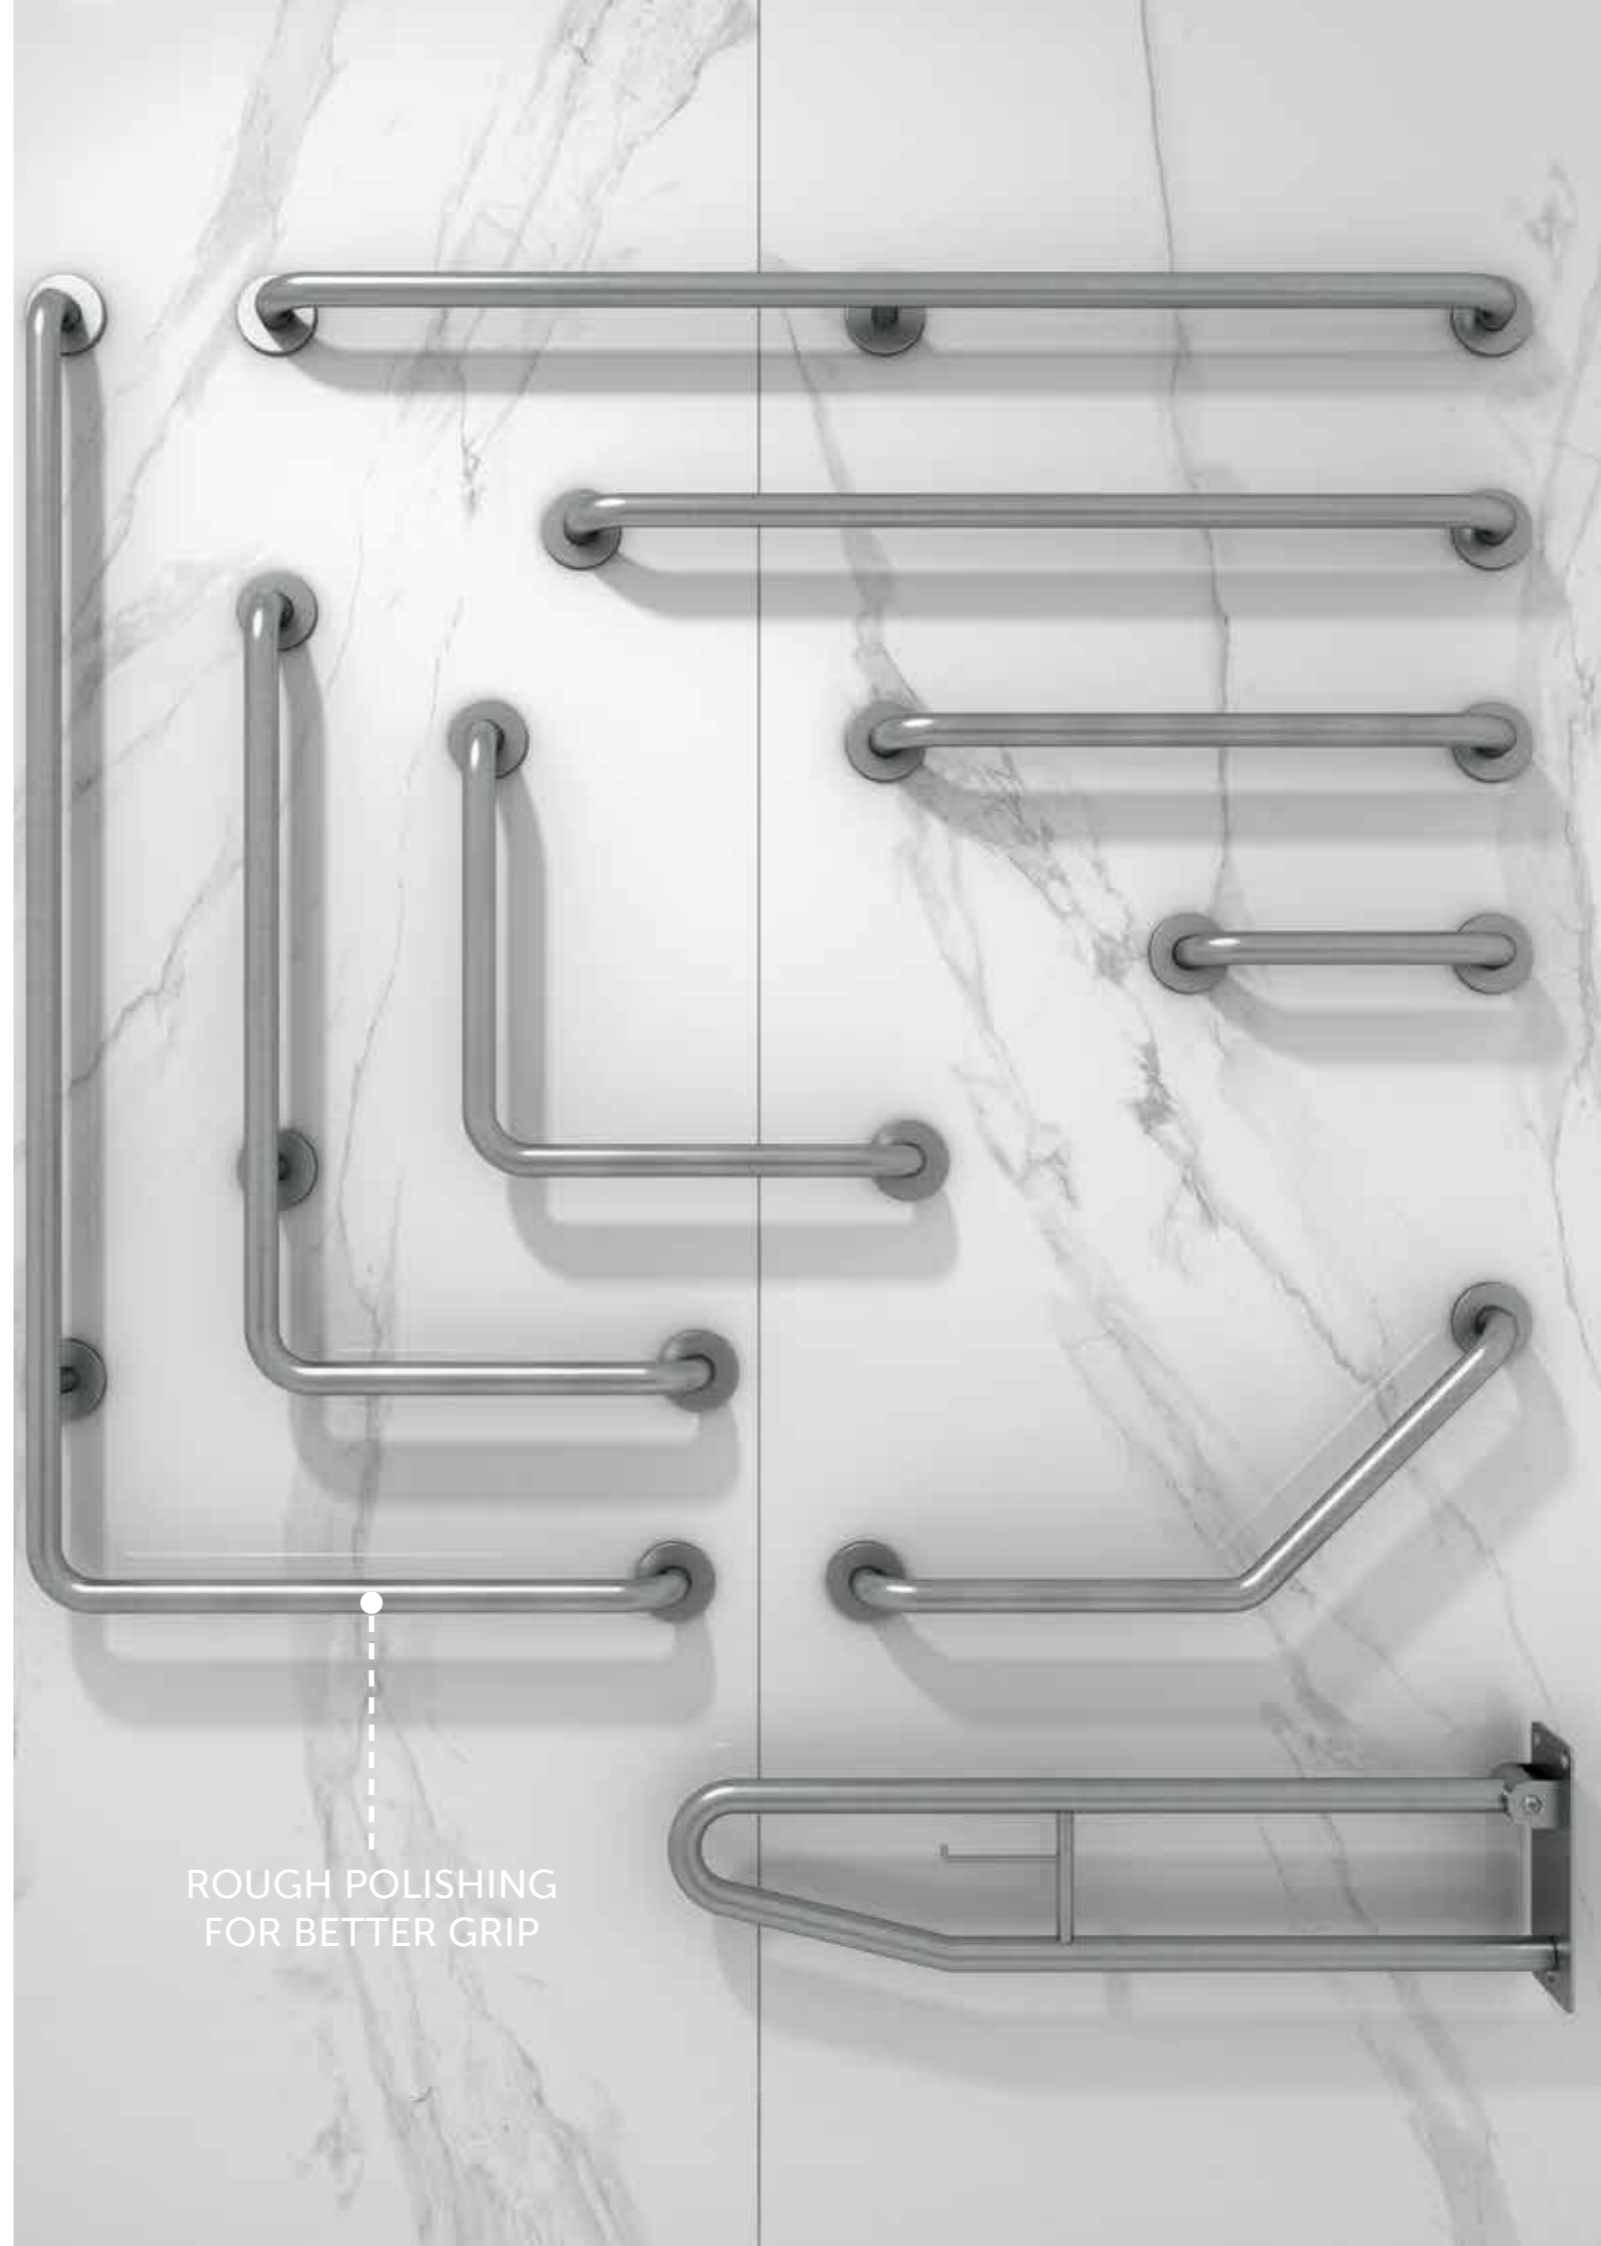

ملحوظة

جميع القياسات تكون بالمليمتر $\pm 5\%$ للقياسات التي تقل عن 200 مليمتر و $\pm 3\%$ للقياسات التي تتجاوز 200 مليمتر