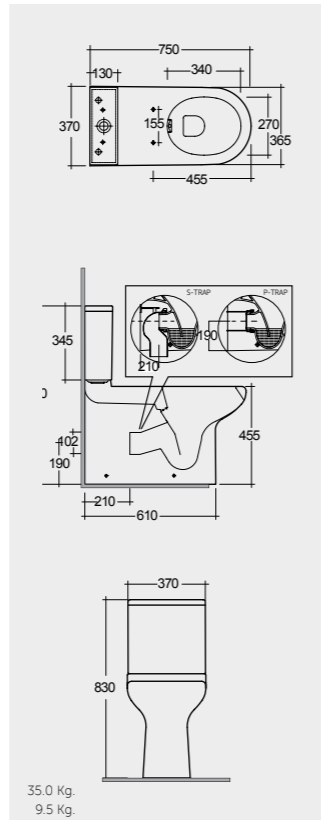

30.8 Kg.
9.5 Kg.

35.0 Kg.
9.5 Kg.

ABS care
YFG085A