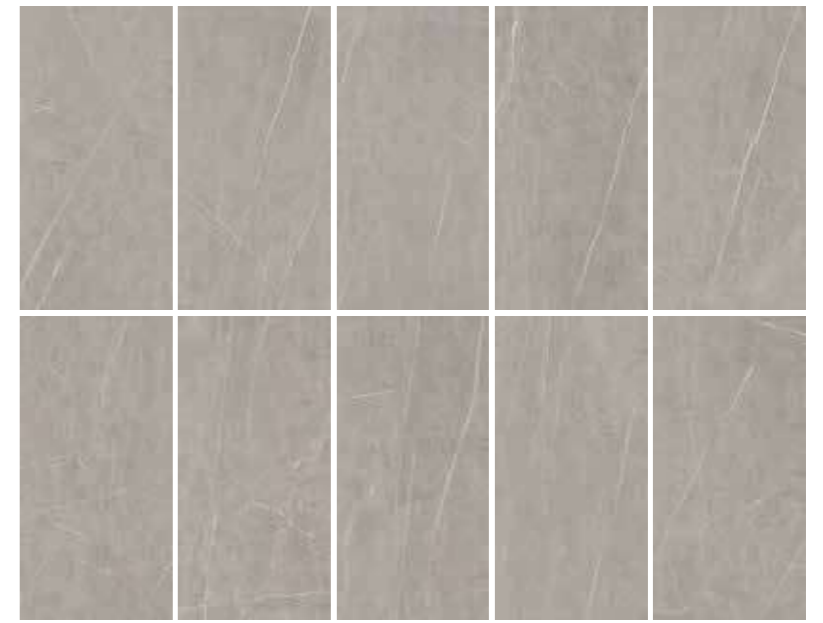

pietra grey 90x180 cm faces