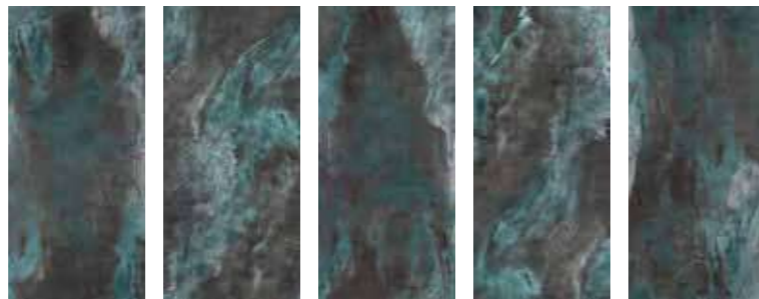

cosmic metal emerald variations
120x280 cm