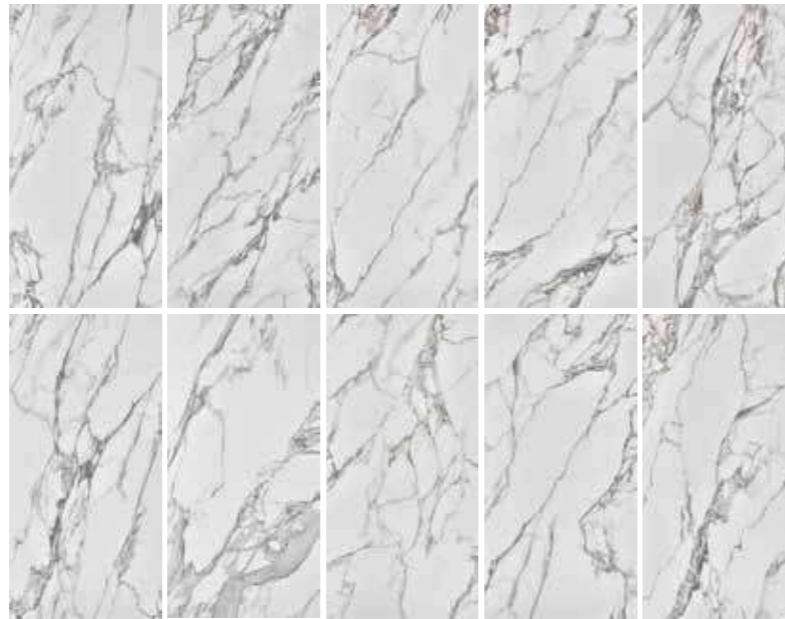

statuario vitruvio white 90x180 cm faces