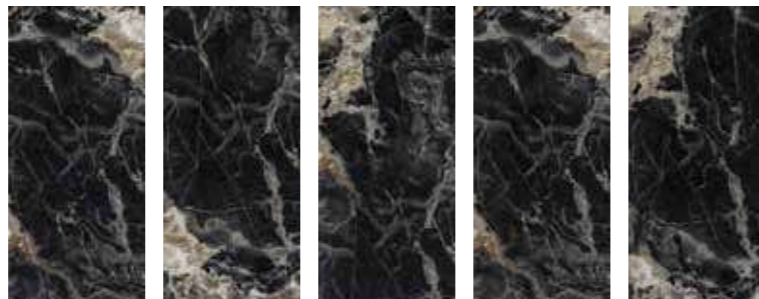

dark onyx black variations
120x280