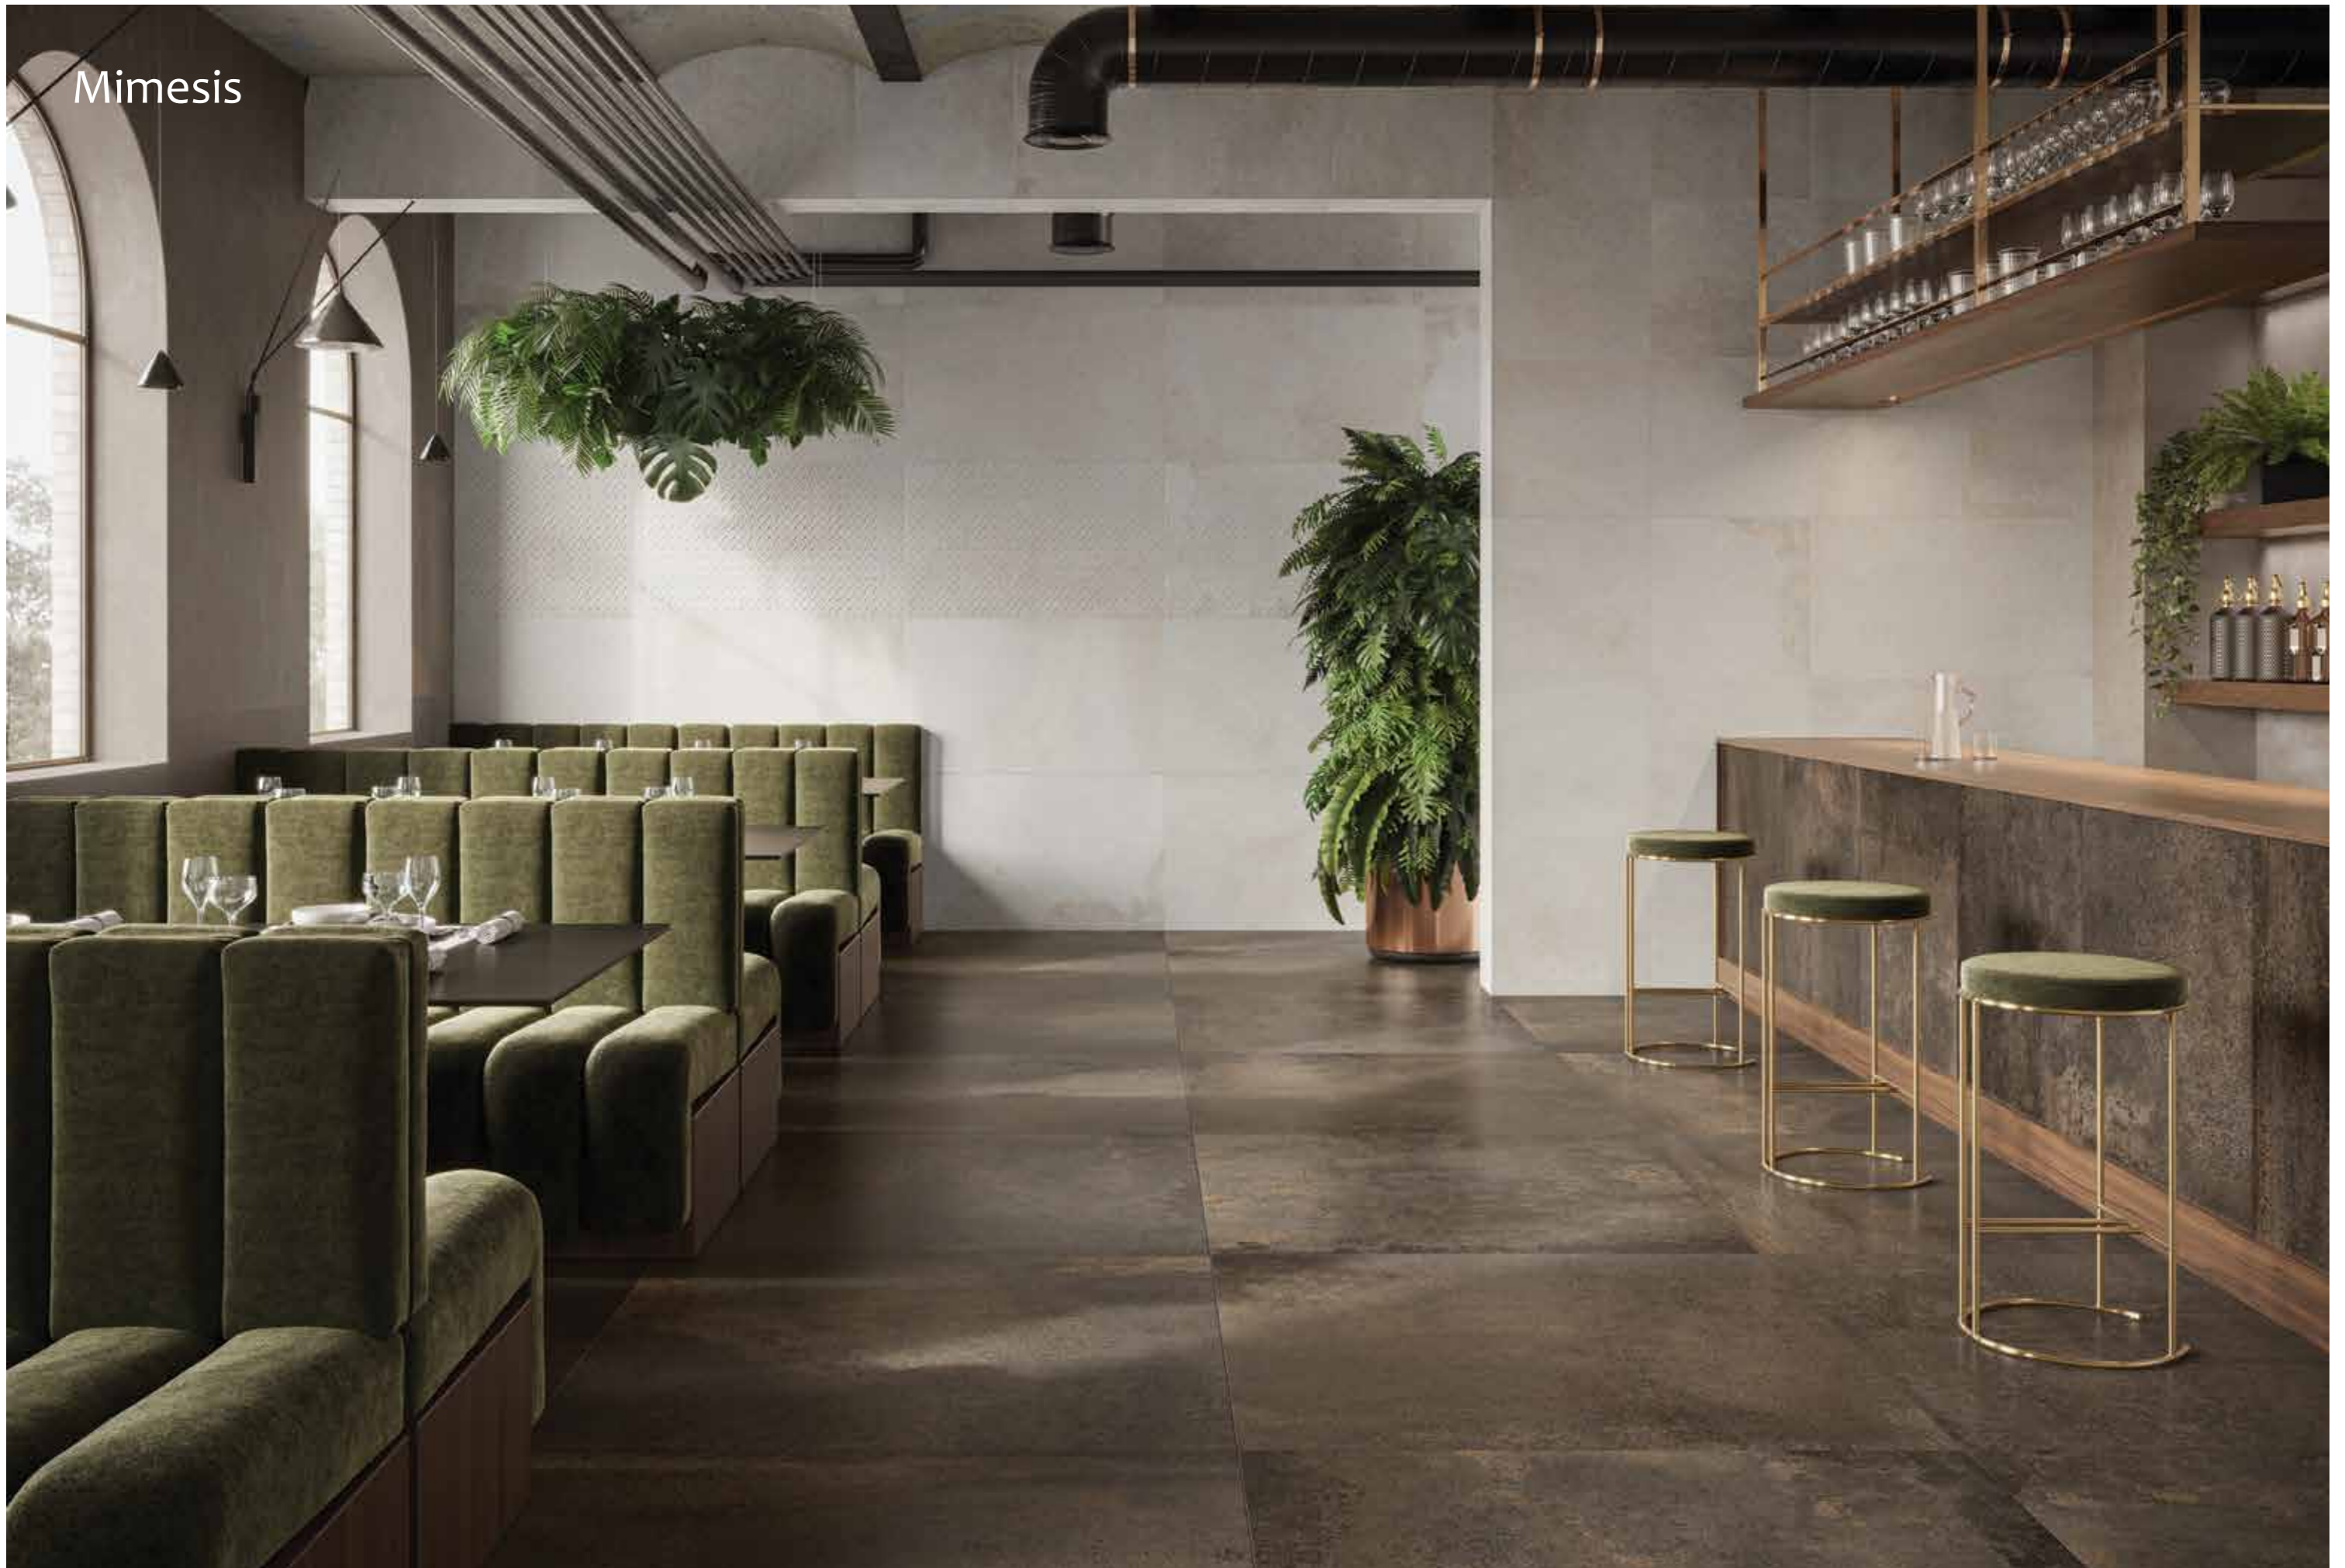

Mimesis

METAL