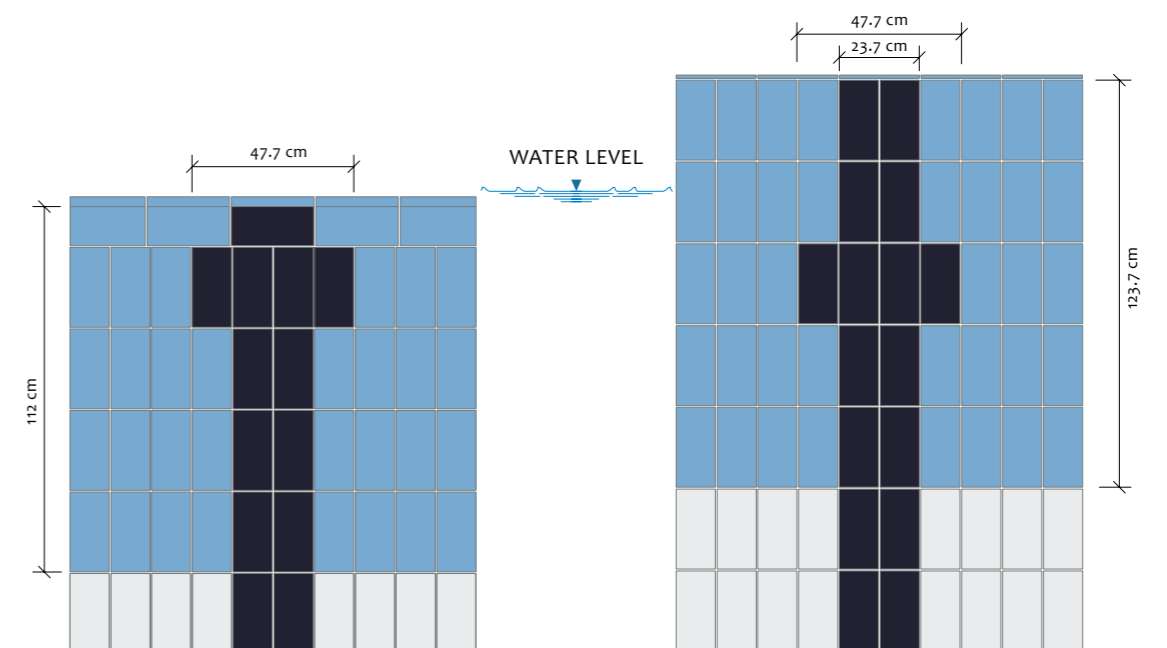

Hydo

GRESS WHITE BODY TILES

Matt / Glossy • Straight • Smooth / Light Structure

Name	Code matt	Size(CM)	Name	Code glossy	Size(CM)
sky blue	A21SHYDO-SKB.MoXoU	11.7x24.5	sky blue	A21SHYDO-SKB.GoXoU	11.7x24.5
navy blue	A21SHYDO-NAY.MoXoU	11.7x24.5	navy blue	A21SHYDO-NAY.GoXoU	11.7x24.5
beige	A21SHYDO-BEE.MoXoU	11.7x24.5	beige	A21SHYDO-BEE.GoXoU	11.7x24.5
white	A21SHYDO-WHE.MoXoU	11.7x24.5	white	A21SHYDO-WHE.GoXoU	11.7x24.5
grey	A21SHYDO-GRY.MoXoU	11.7x24.5	grey	A21SHYDO-GRY.GoXoU	11.7x24.5
Name	Code matt	Size(CM)			
sky blue dotted	A21SHYDO-SKB.MTXoU	11.7x24.5			
navy blue dotted	A21SHYDO-NAY.MTXoU	11.7x24.5			
beige dotted	A21SHYDO-BEE.MTXoU	11.7x24.5			
white dotted	A21SHYDO-WHE.MTXoU	11.7x24.5			
grey dotted	A21SHYDO-GRY.MTXoU	11.7x24.5			

Sizes (cm)	Thickness (mm)	Pieces X	M² X	Kg X	Sq. Pallet	M² X Sq. Pallet	kg X Sq. Pallet	Eu. Pallet	M² X Eu. Pallet	kg X Eu. Pallet
11.7X24.5		28	0.8	13.50	112	89.60	1512.00	96	76.80	1296.00

SIZES