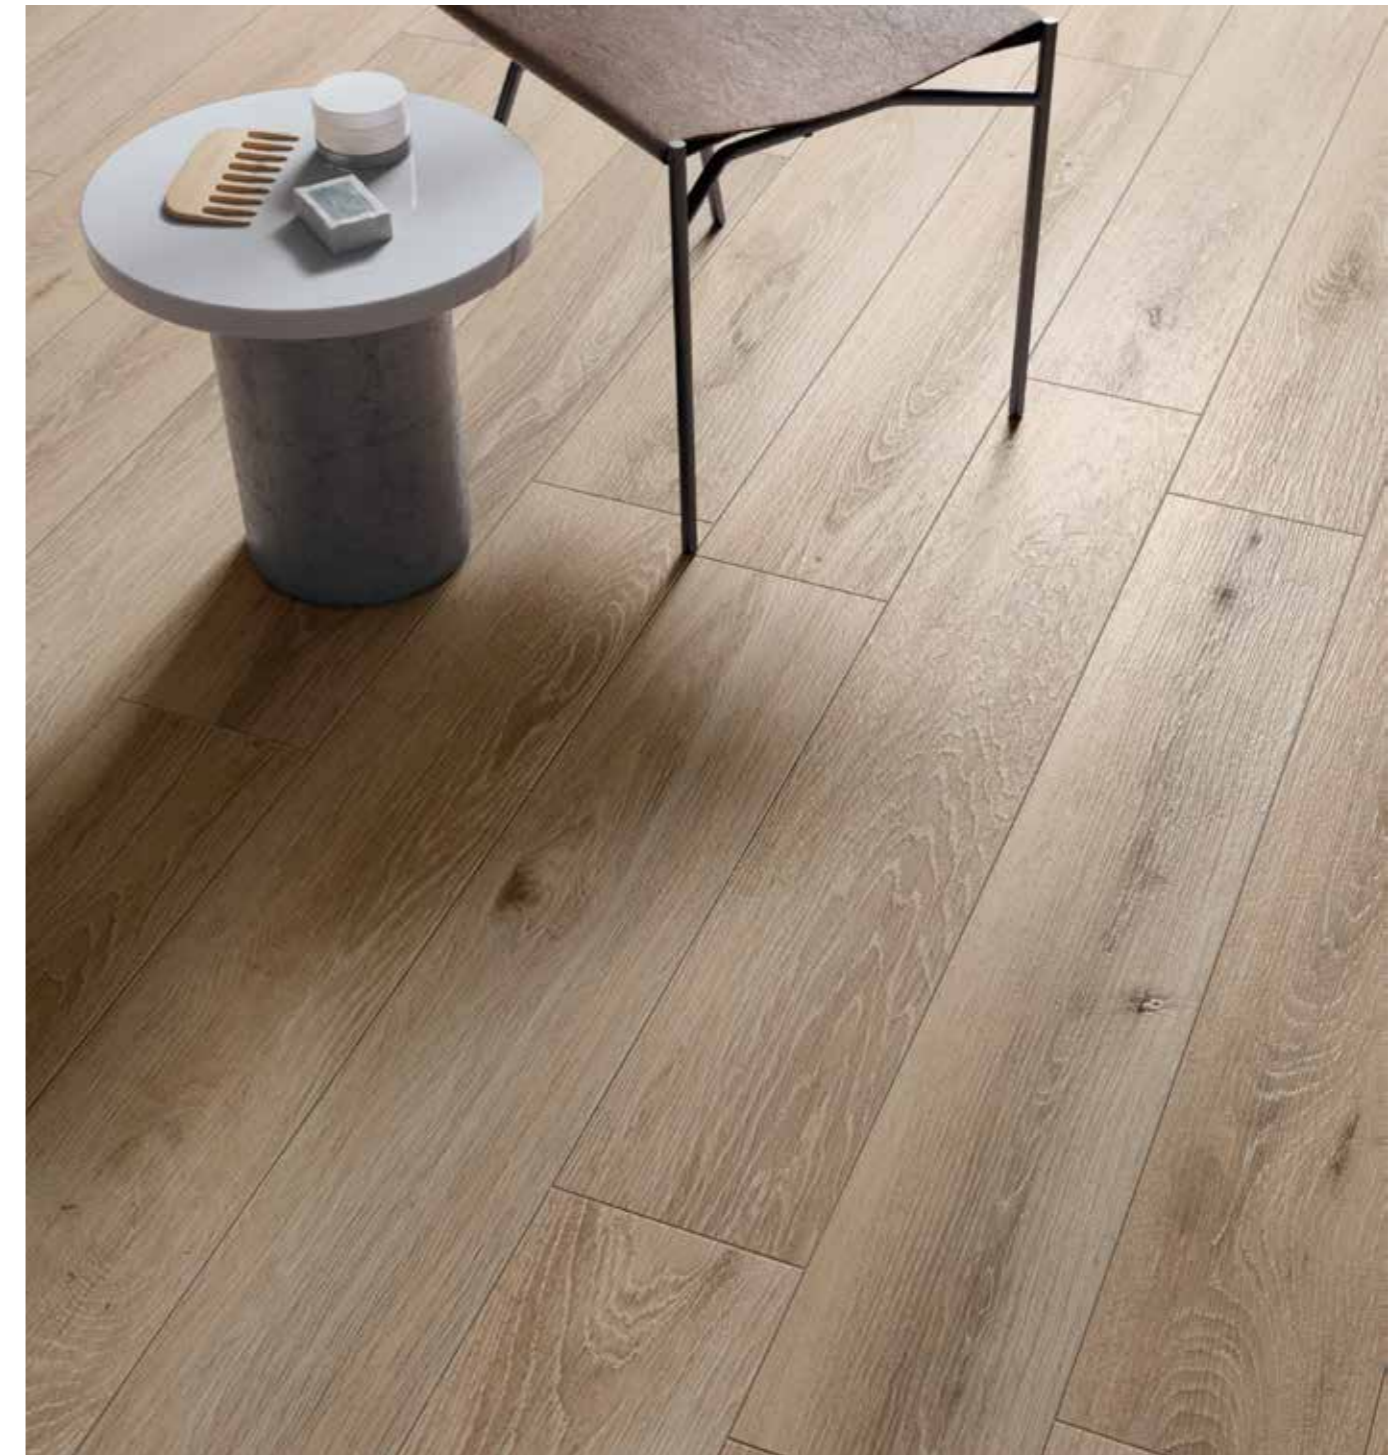

SIZES

19,5x120 cm
7,67"x47,24"