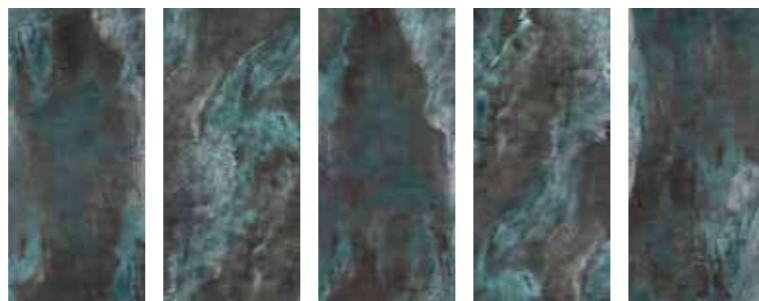

PORCELAIN TILES

Matt • Rectified • Smooth

cosmic metal emerald variations
120x280 cm

cosmic metal emerald

Name	Code	Size(CM)
cosmic metal emerald	A8zGCOSM-EMD.MoX6R	120x280

Sizes (cm)	Thickness (mm)	Pieces / Kg	M² / Pz	Pz X	M² X	kg X	Dimensions (cm)		
							Length	Height	Width
120x280	6	70	3-36	20	67.20	1463	287	37	133