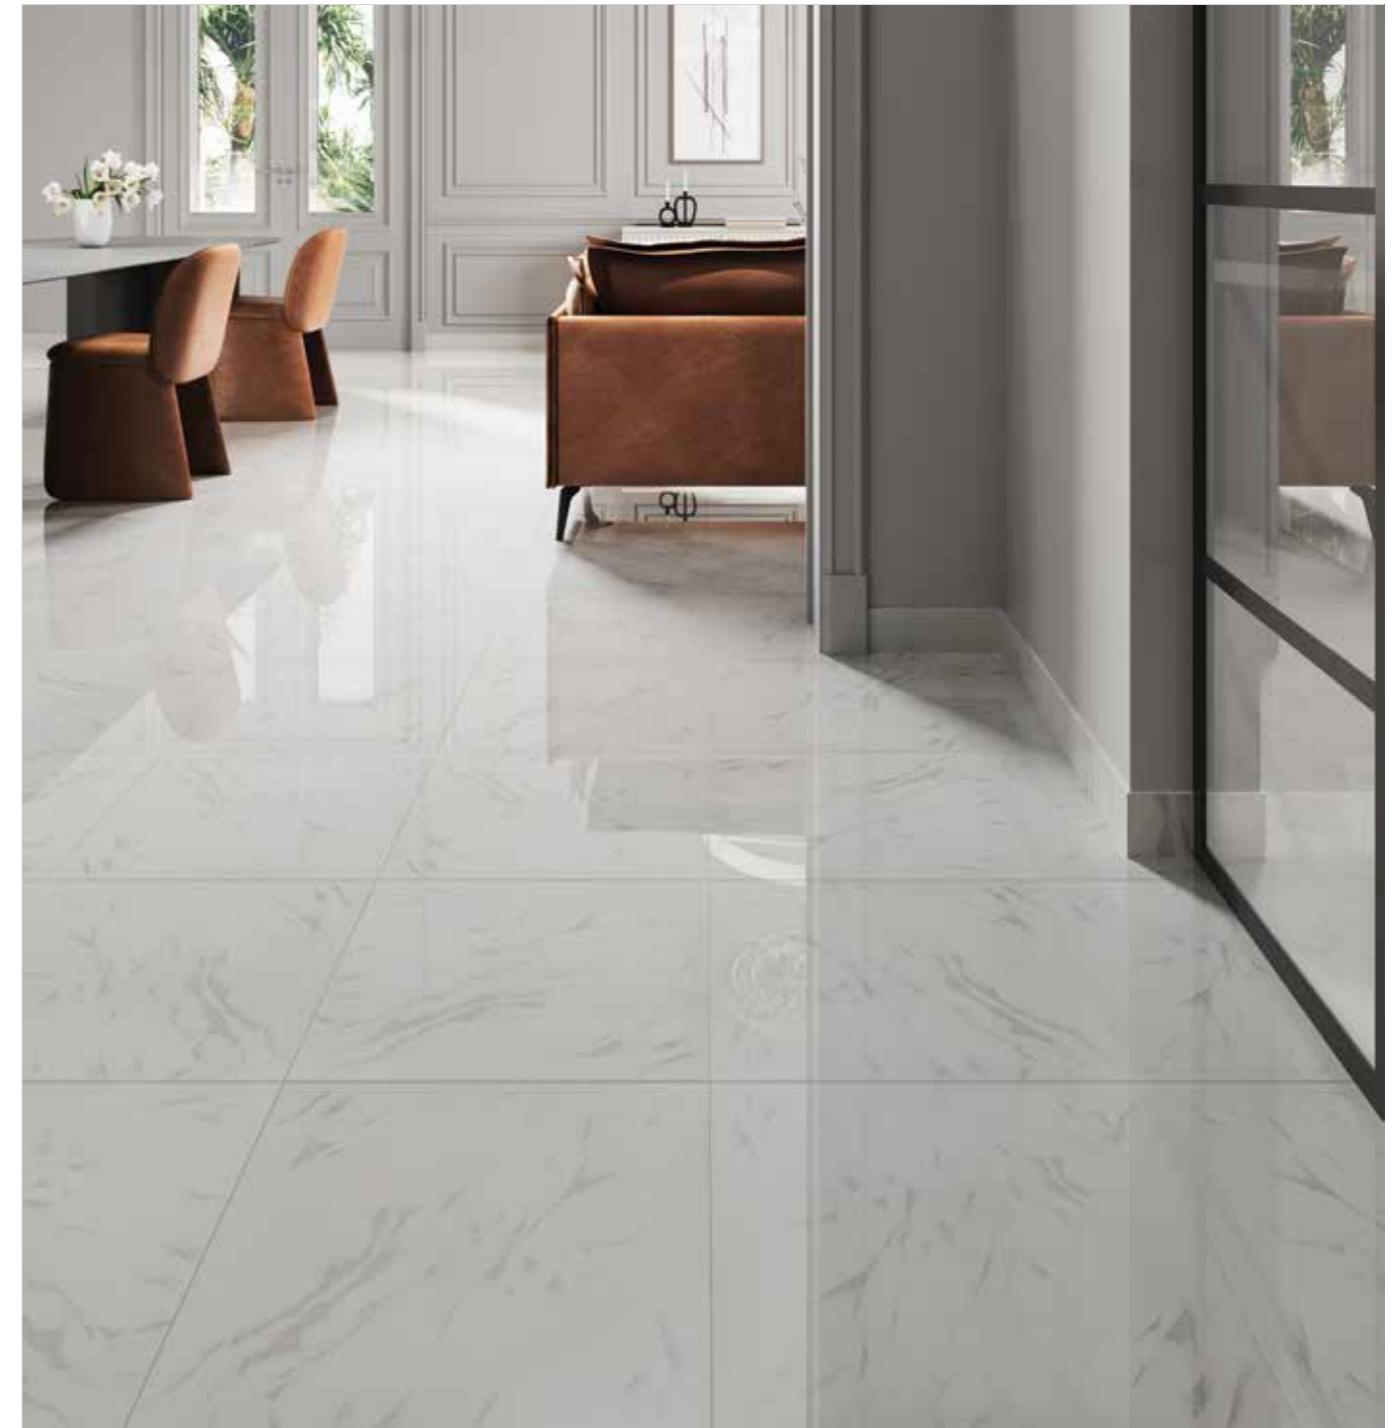

41.6x41.6 cm

RED BODY CERAMIC TILES

Matt / Glossy • Straight • Smooth

matt / glossy

matt

matt

matt

Name	Code	Size(CM)	Name	Code	Size(CM)
700 white	Ao7R700-WHo.MoU	41.6X41.6	metropol ivory	Ao7RZMPL-IVo.MoU	41.6X41.6
730 grey (matt)	Ao7R730-GYo.MoU	41.6X41.6	metropol light grey	Ao7RZMPL-LGY.MoU	41.6X41.6
730 grey (glossy)	Ao7R730-GYo.GoU	41.6X41.6	-	-	-
smoke white	Ao7RZSMK-WHo.MoU	41.6X41.6	-	-	-

Sizes (cm)	Thickness (mm)	Pieces X	M² X	Kg X	Sq. Pallet	M² X Sq. Pallet	kg X Sq. Pallet	Eu. Pallet	M² X Eu. Pallet	kg X Eu. Pallet
41.6x41.6	9	10	1.73	29.5	44	76.12	1315.00	44	76.12	1315.00

SIZES