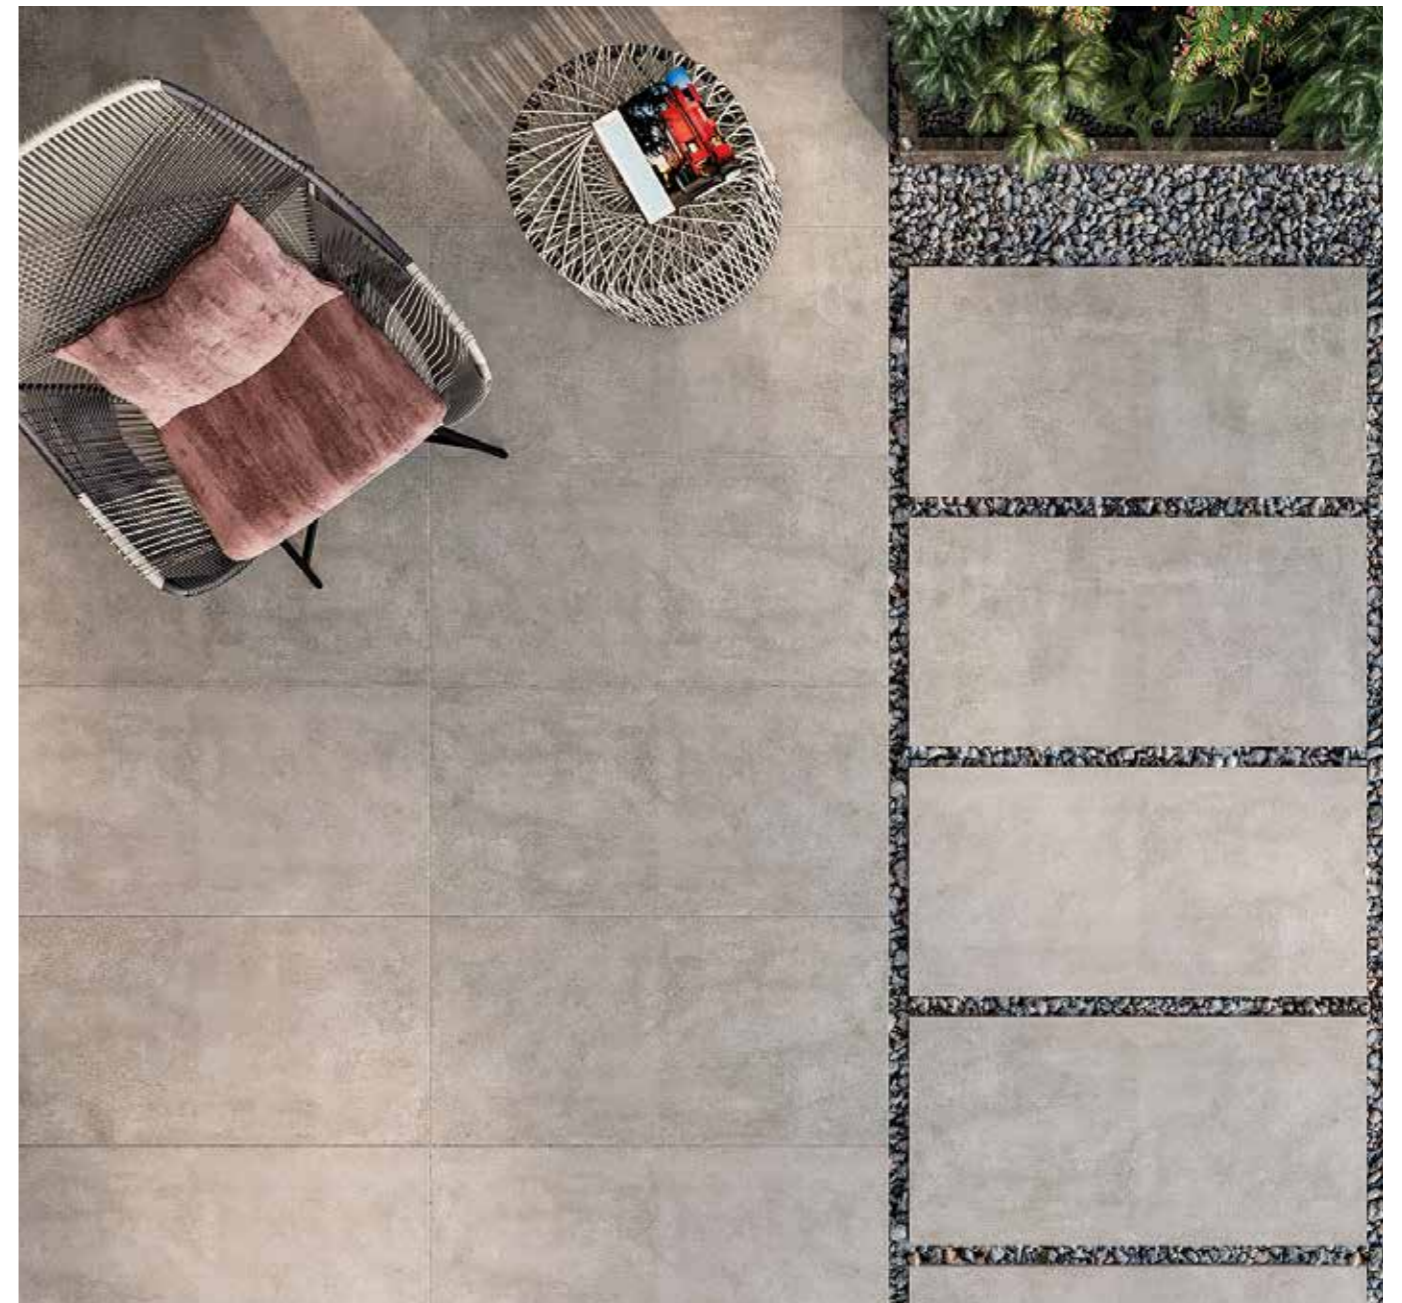

smooth

paleo beige

smooth

paleo grey

smooth

SIZES

60x120 cm
23.62"x47.24"

KLIMA is not applicable for Paleo