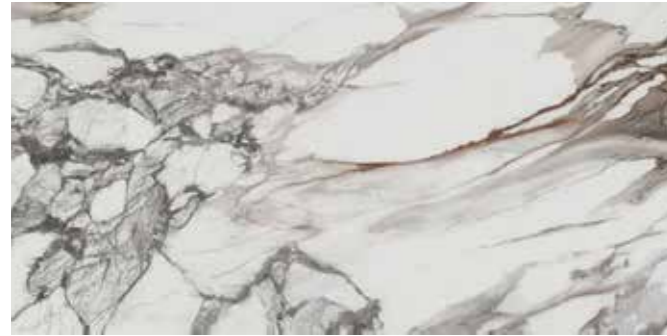

Concept Marble

PORCELAIN TILES

Polished • Rectified • Smooth

SIZES

60x120 cm
23.62"x47.24"

classic fiorito beige

classic new marfil beige

rain marble white