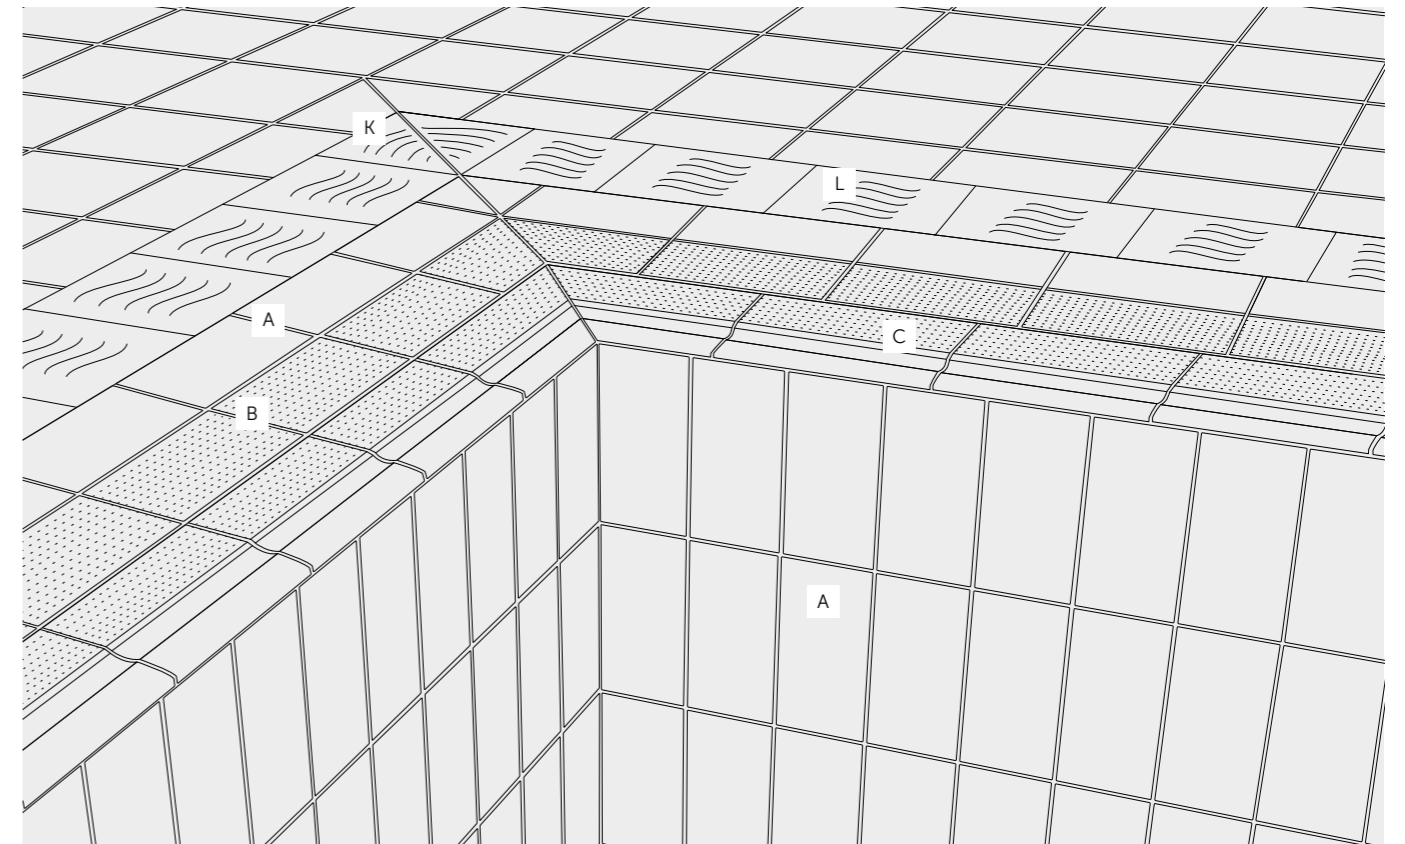

Hydo

Decor

 sky blue step matt / glossy	 navy blue step matt / glossy	 white step matt / glossy			
 navy blue / sky blue step matt	 grey step matt / glossy	 beige step matt / glossy			
 sp-sky a 11.7x24.5 cm / 4.60"x9.64"	 sp-sky b 11.7x24.5 cm / 4.60"x9.64"	 sp-wave 11.7x24.5 cm / 4.60"x9.64"	 chequered cut sky blue* 11.7x11.7 cm / 4.60"x4.60"		
 angle bead external * 2.7x24.5 cm / 1.06"x9.64"	 angle bead internal * 2.7x24.5 cm / 1.06"x9.64"	 corner external * 2.7x2.7 cm / 1.06" x1.06"	 corner internal * 2.7x2.7 cm / 1.06" x1.06"	 Elephant Foot external * 2.7x2.7 cm / 1.06" x1.06"	 Elephant Foot internal * 2.7x2.7 cm / 1.06" x1.06"

*Available colours matt

Mosaic

 beige mix-2 mosaic 5x5	 beige mix-3 mosaic 5x5	 blue mix-2 mosaic 5x5	 blue mix-3 mosaic 5x5	mosaic 5x5 31x31 cm 12.2"x12.2" matt / glossy
 beige mix-2 mosaic 2.5x2.5	 beige mix-3 mosaic 2.5x2.5	 blue mix-2 mosaic 2.5x2.5	 blue mix-3 mosaic 2.5x2.5	mosaic 2.5x2.5 29.7x29.7 cm 11.69"x11.69" matt / glossy