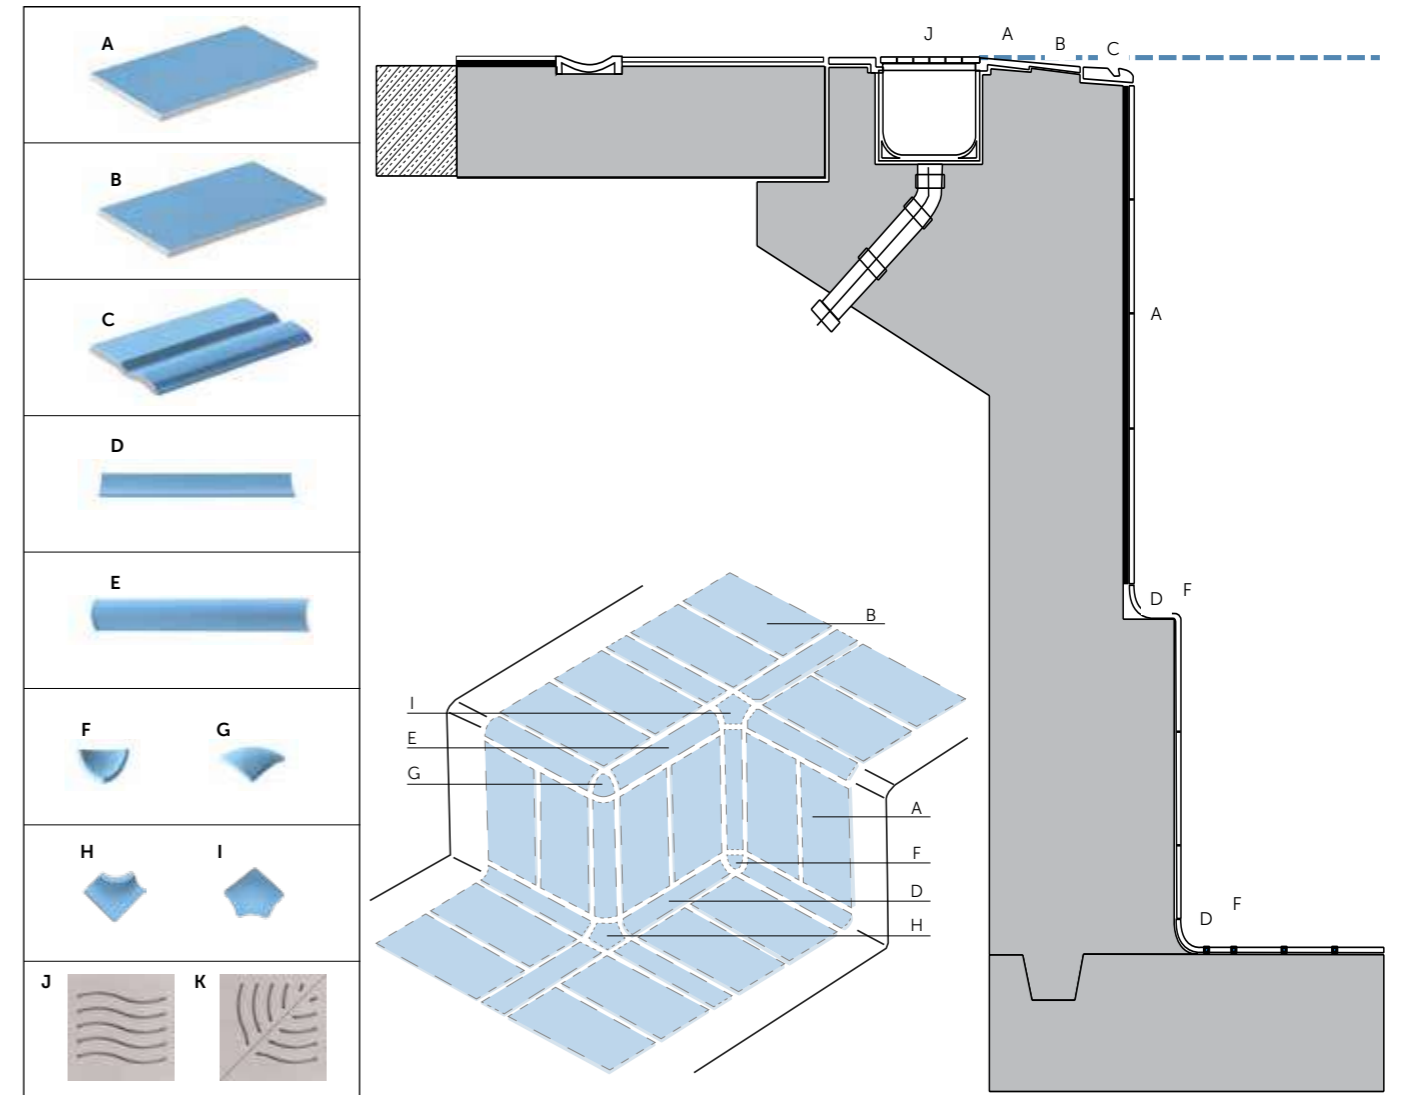

Hydo

Decor

 sky blue step matt / glossy	 navy blue step matt / glossy	 white step matt / glossy			
 navy blue / sky blue step matt	 grey step matt / glossy	 beige step matt / glossy			
 sp-sky a 11.7x24.5 cm / 4.60"x9.64"	 sp-sky b 11.7x24.5 cm / 4.60"x9.64"	 sp-wave 11.7x24.5 cm / 4.60"x9.64"	 chequered cut sky blue* 11.7x11.7 cm / 4.60"x4.60"		
 angle bead external * 2.7x24.5 cm / 1.06"x9.64"	 angle bead internal * 2.7x24.5 cm / 1.06"x9.64"	 corner external * 2.7x2.7 cm / 1.06" x1.06"	 corner internal * 2.7x2.7 cm / 1.06" x1.06"	 Elephant Foot external * 2.7x2.7 cm / 1.06" x1.06"	 Elephant Foot internal * 2.7x2.7 cm / 1.06" x1.06"

*Available colours matt

Mosaic

 beige mix-2 mosaic 5x5	 beige mix-3 mosaic 5x5	 blue mix-2 mosaic 5x5	 blue mix-3 mosaic 5x5	mosaic 5x5 31x31 cm 12.2"x12.2" matt / glossy
 beige mix-2 mosaic 2.5x2.5	 beige mix-3 mosaic 2.5x2.5	 blue mix-2 mosaic 2.5x2.5	 blue mix-3 mosaic 2.5x2.5	mosaic 2.5x2.5 29.7x29.7 cm 11.69"x11.69" matt / glossy