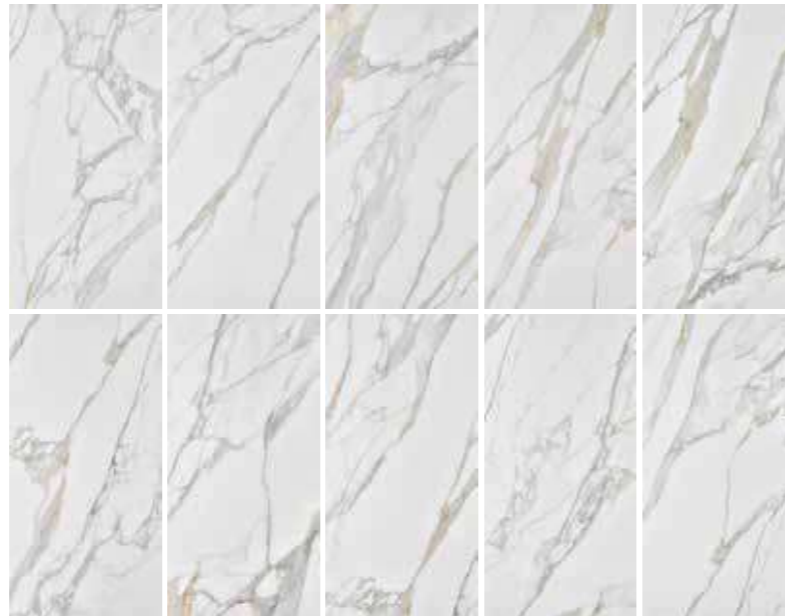

marble treviso white variations