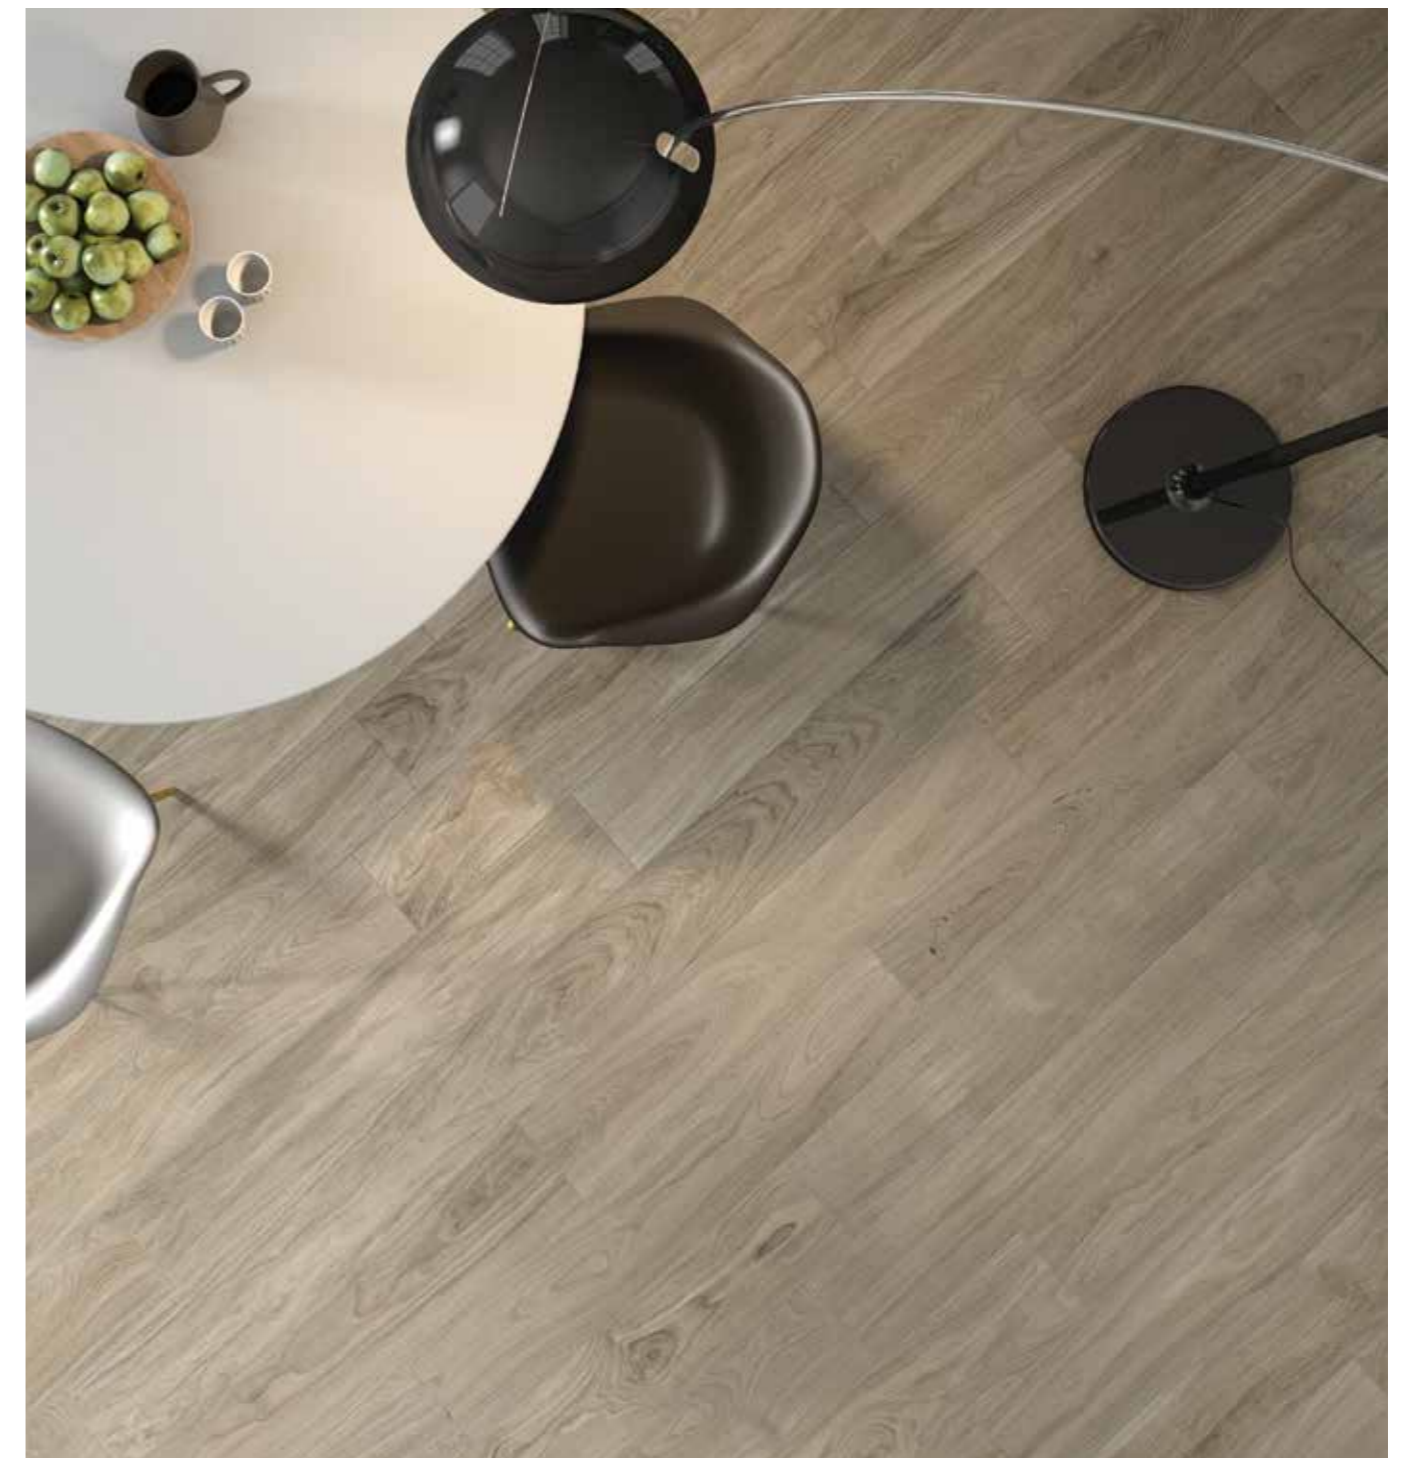

SIZES

19.5x120 cm
7.67"x47.24"