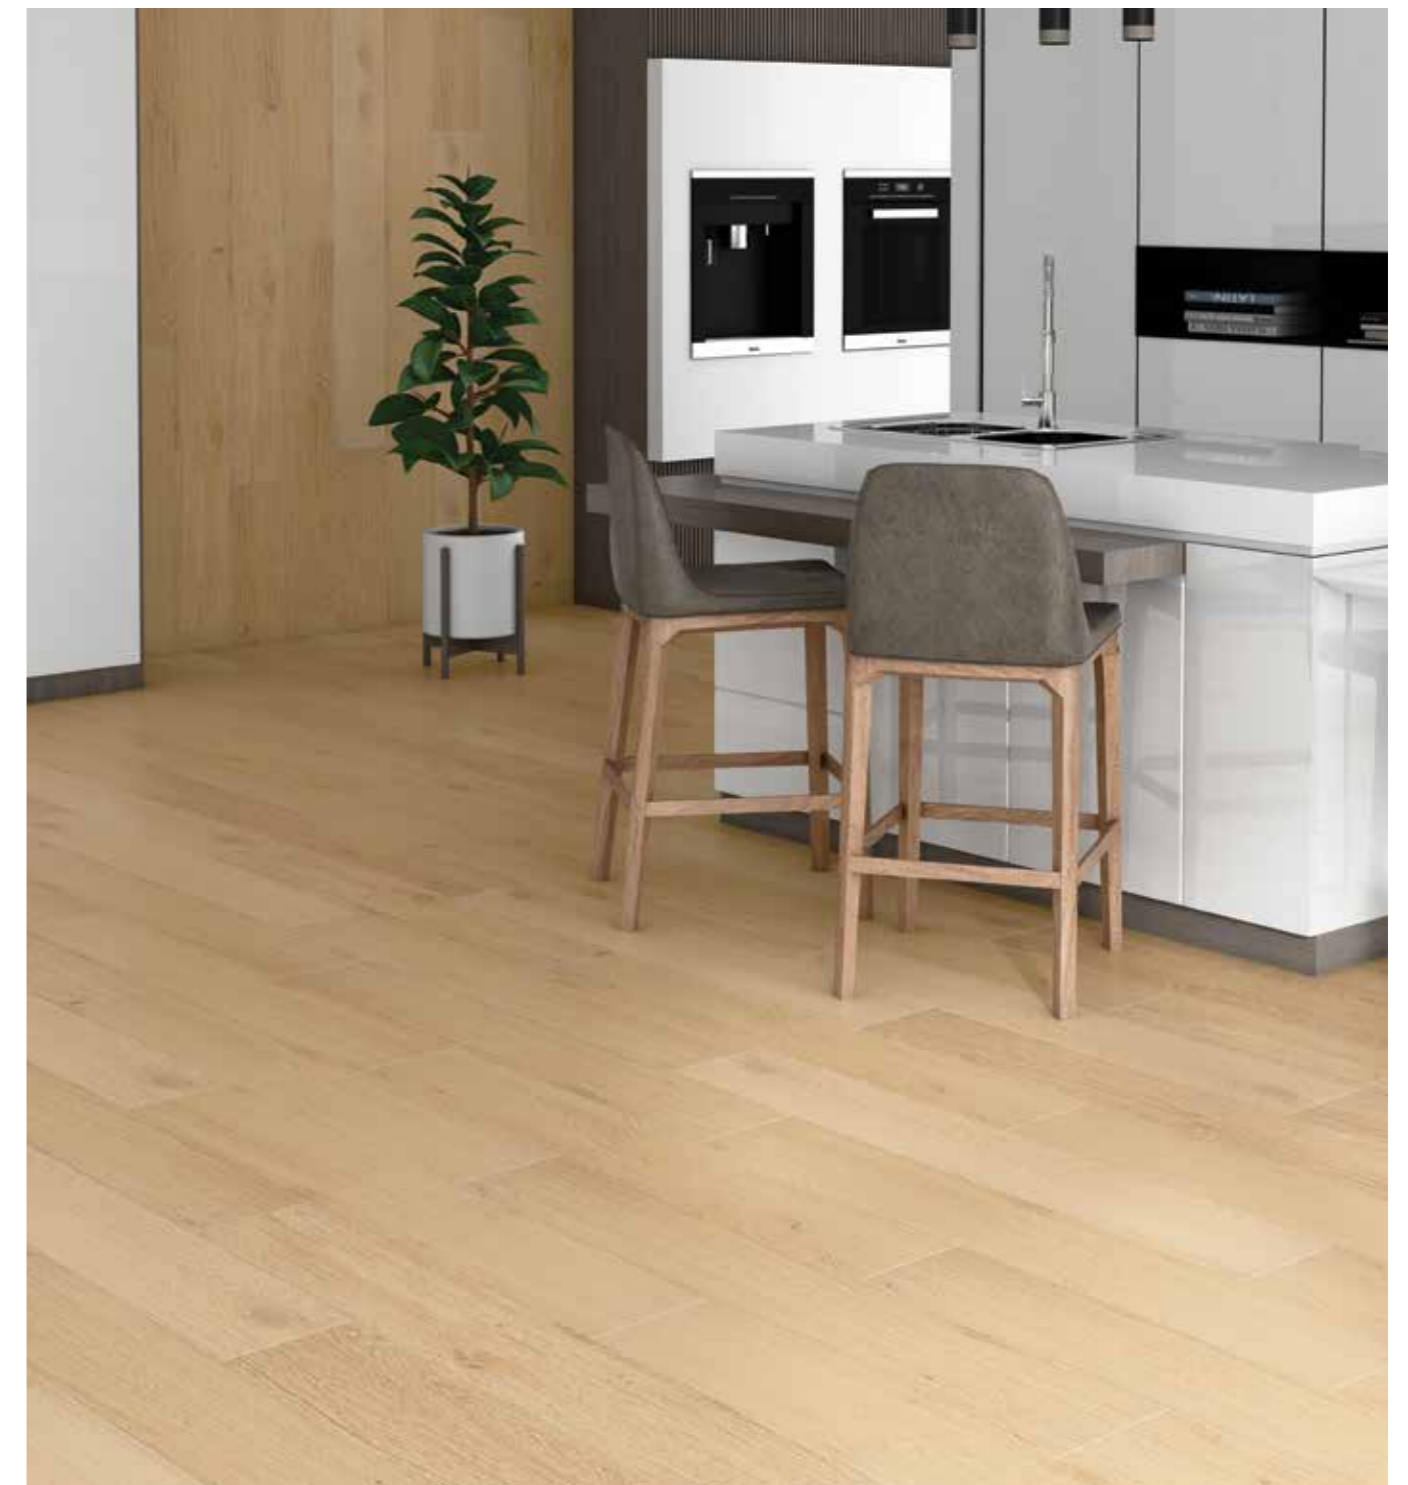

SIZES

19.7x120 cm
7.75"x47.24"