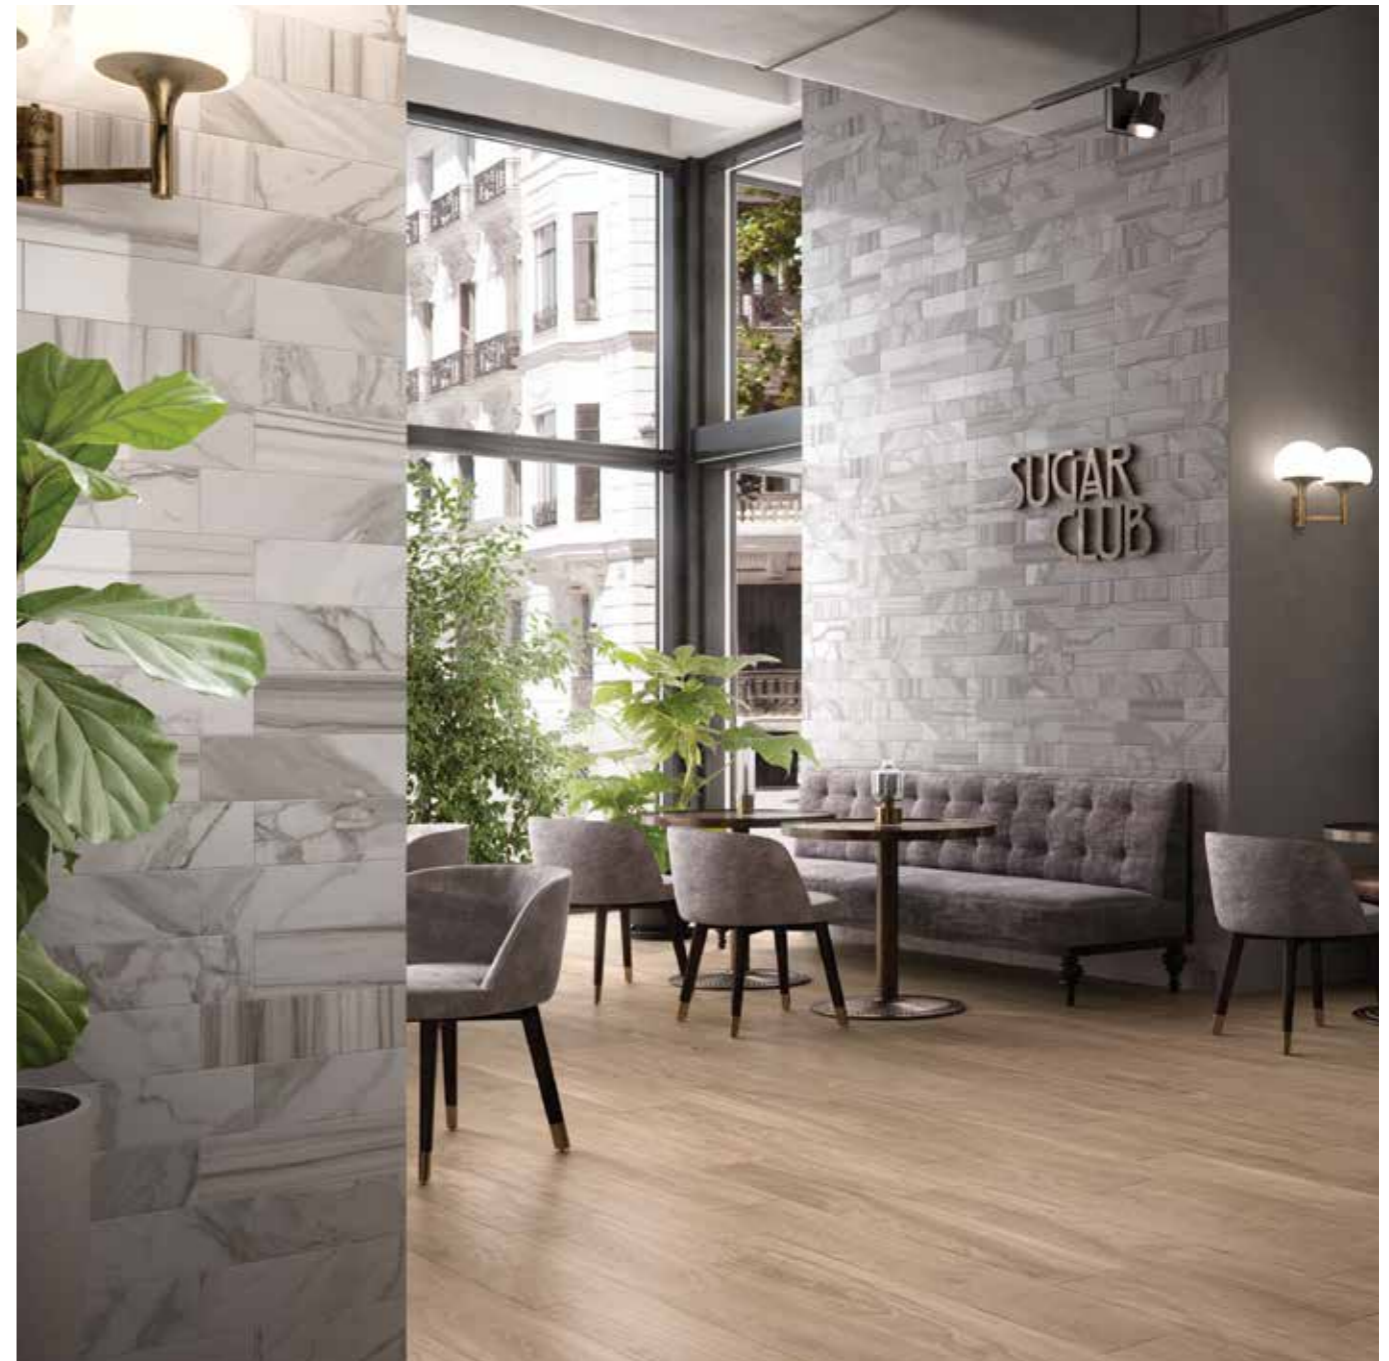

SIZES

10x30 cm
3.92"11.81"

CERAMIC WALL

portofino brick

WHITE BODY CERAMIC TILES
Glossy • Straight • Light Structure

portofino brick blue

portofino brick green

portofino brick ocean