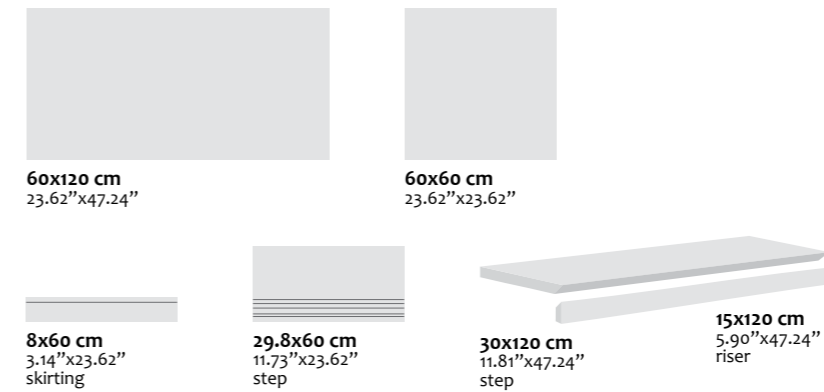

FINISHES

polished

honed

SIZES

Name	Code honed	Code polished	Size(CM)	Code honed	Code polished	Size(CM)
tech-marble calacatta africa	A12GTCMB-CCA.OoX5P	A12GTCMB-CCA.XoX5P	60x120	A06GTCMB-CCA.OoXoP	A06GTCMB-CCA.XoXoP	60x60
tech-marble grey silk	A12GTCMB-GSK.OoX5P	A12GTCMB-GSK.XoX5P	60x120	A06GTCMB-GSK.OoXoP	A06GTCMB-GSK.XoXoP	60x60
tech-marble onyx venato	A12GTCMB-OXV.OoX5P	A12GTCMB-OXV.XoX5P	60x120	A06GTCMB-OXV.OoXoP	A06GTCMB-OXV.XoXoP	60x60
tech-marble supreme white	A12GTCMB-SUW.OoX5P	A12GTCMB-SUW.XoX5P	60x120	A06GTCMB-SUW.OoXoP	A06GTCMB-SUW.XoXoP	60x60
tech-marble white venato	A12GTCMB-WVT.OoX5P	A12GTCMB-WVT.XoX5P	60x120	A06GTCMB-WVT.OoXoP	A06GTCMB-WVT.XoXoP	60x60