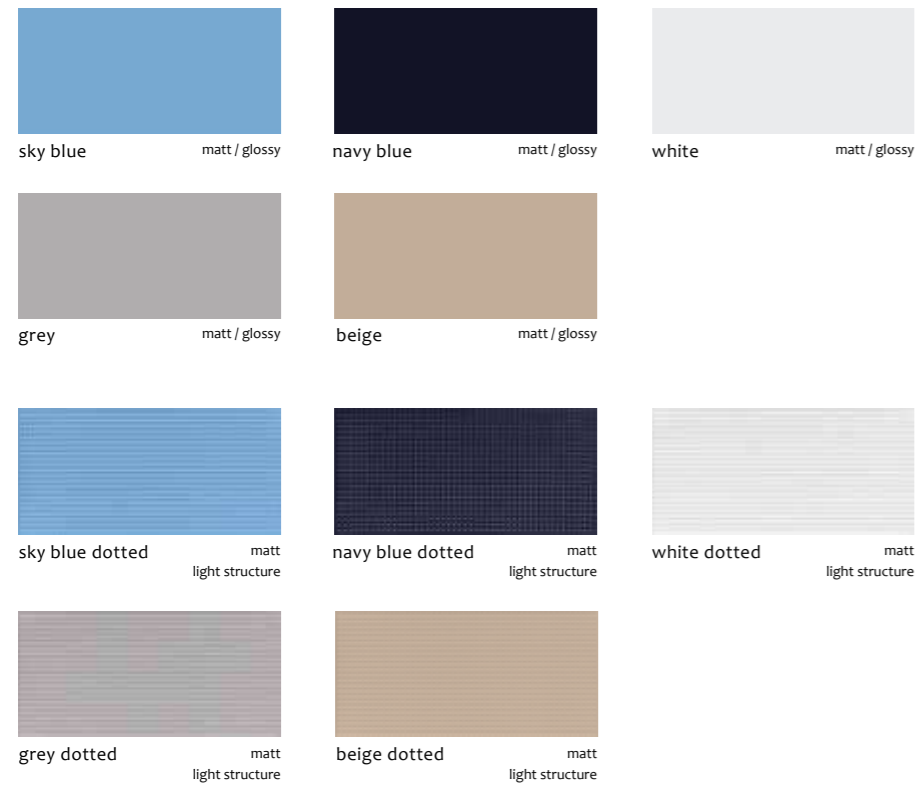

Hydo

GRESS WHITE BODY TILES

Matt / Glossy • Straight • Smooth / Light Structure