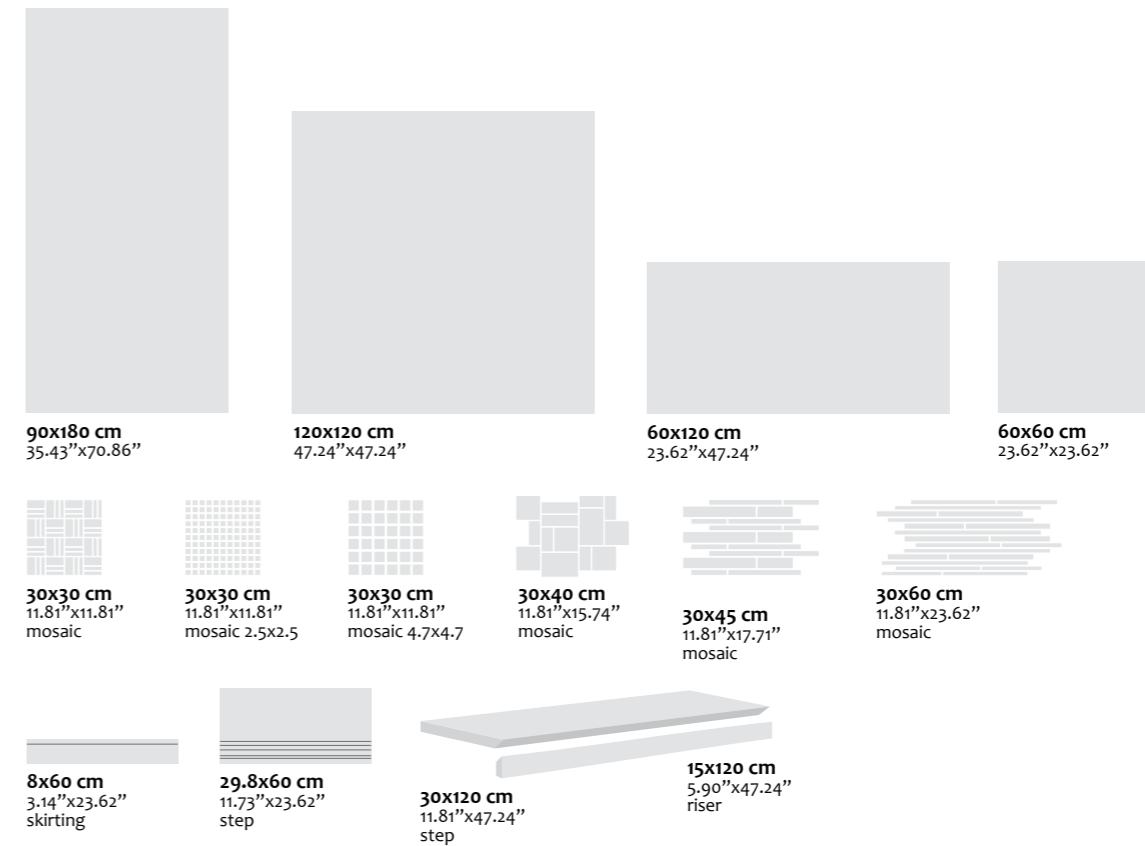

SIZES

Sizes (cm)	Thickness (mm)	Pieces / Kg	M² / Pz	Pz X	M² X	kg X	Dimensions (cm)		
							Length	Height	Width
90x180	9	33	1.62	40	64.8	1370	183	120	68

Sizes (cm)	Thickness (mm)	Pz X	M² X	Kg X	Pz X	M² X	kg X	Dimensions (cm)		
								Length	Height	Width
120x120	9	2	2.88	62.00	28	80.64	1766.00	122	76	134
120x120	9	2	2.88	62.00	20	57.60	1260.00	122	122	58

Sizes (cm)	Thickness (mm)	Pieces / Kg	M² X	Kg X	Sq. Pallet	Sq. Pallet	Eu. Pallet	Eu. Pallet	kg X		
										Eu. Pallet	kg X
60x120	9	2	1.44	30.00	-	-	30	43.20	921.00		
60x60	9	4	1.44	30.00	-	-	30	43.20	921.00		
Mosaic 30x30	9	10	-	14.00	-	-	48	-	672.00		
Mosaic 30x40	9	8	-	13.00	-	-	48	-	624.00		
Mosaic 30x45	9	6	-	15.00	-	-	30	-	450.00		
Mosaic 30x60	9	6	-	17.00	-	-	30	-	510.00		
Steps 30x120	9	2	0.72	20.00	-	-	-	-	-		
Steps 29.8x60	9	6	-	18.00	-	-	48	-	900.00		
Skirting 8x60	9	18	-	19.00	80	1520.00	-	-	-