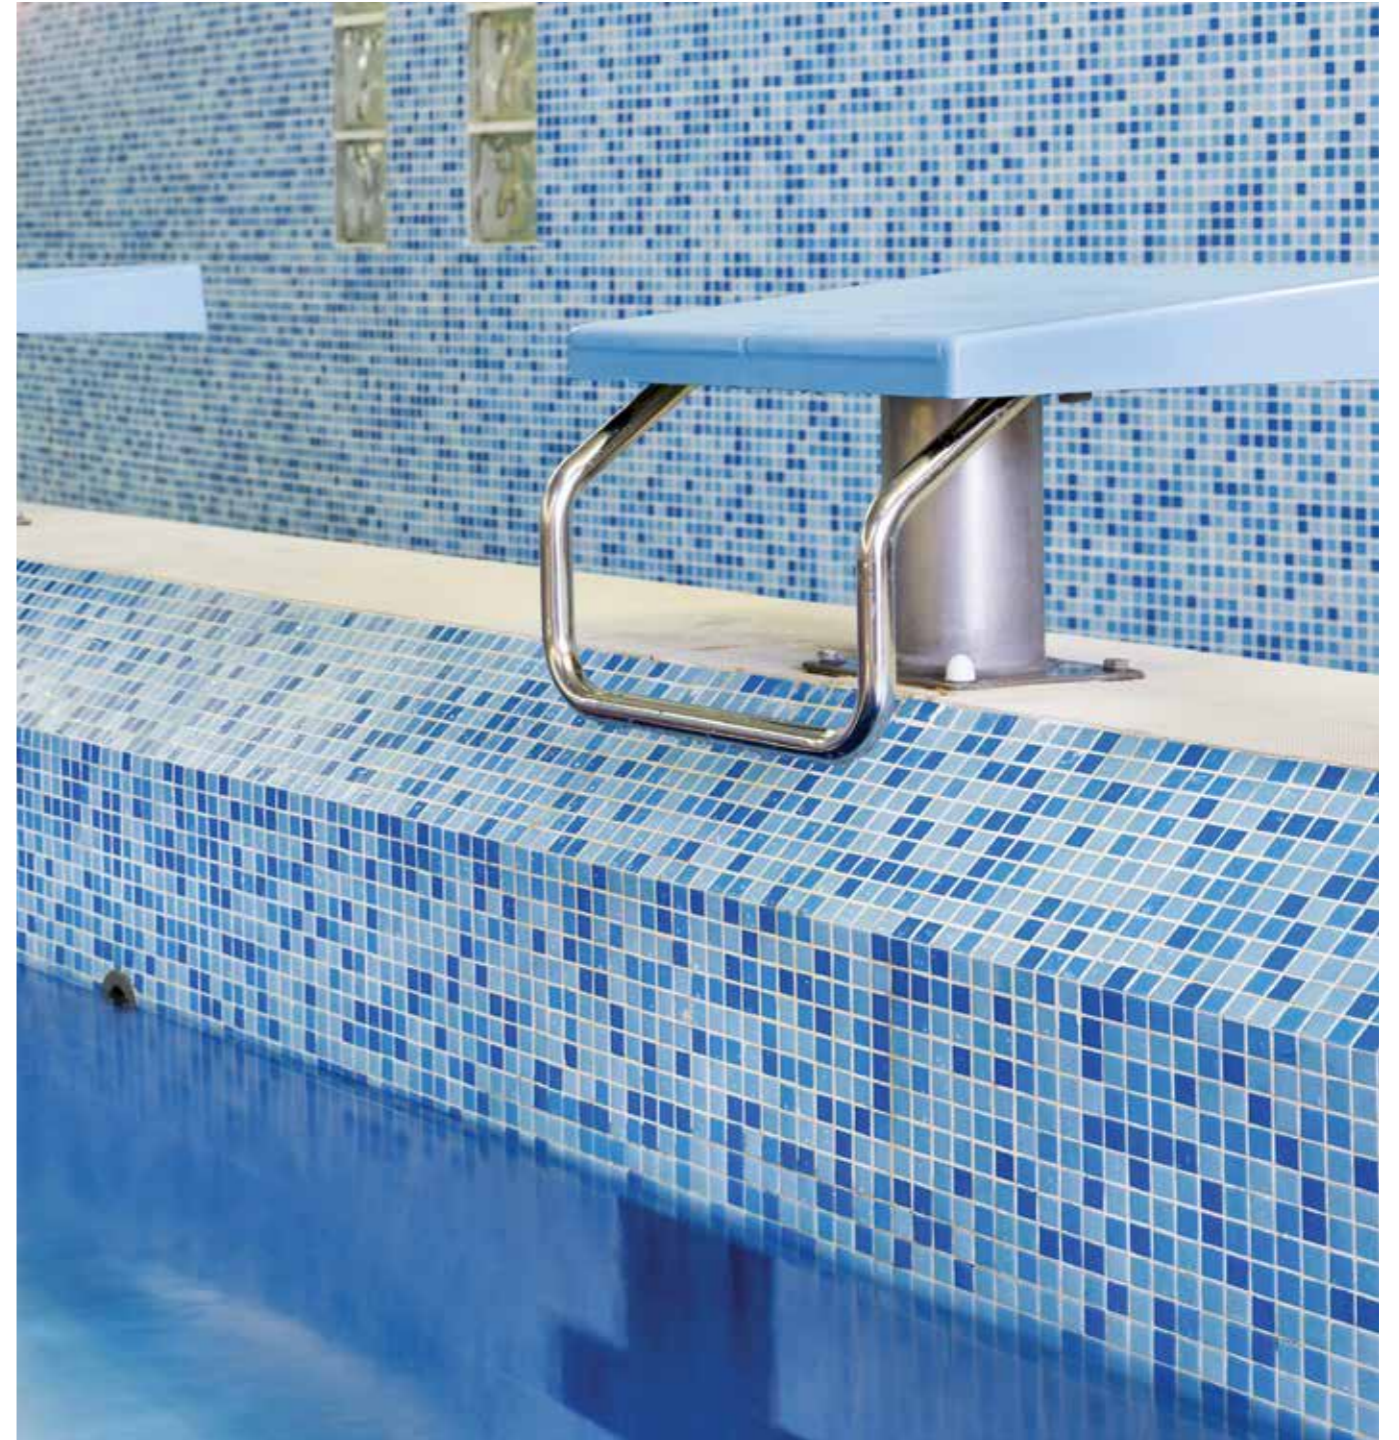

Name	Code matt	Size(CM)	Name	Code glossy	Size(CM)
blue mix-2 mosaic 2.5x2.5	ASMZZHYDOMS2025466	29.7x29.7	blue mix-2 mosaic 2.5x2.5	ASMZZHYDOMS2066735	29.7x29.7
blue mix-3 mosaic 2.5x2.5	ASMZZHYDOMS3025467	29.7x29.7	blue mix-3 mosaic 2.5x2.5	ASMZZHYDOMS3066808	29.7x29.7
beige mix-2 mosaic 2.5x2.5	ASMZZHYDOMS2025454	29.7x29.7	beige mix-2 mosaic 2.5x2.5	ASMZZHYDOMS2066809	29.7x29.7
beige mix-3 mosaic 2.5x2.5	ASMZZHYDOMS3025468	29.7x29.7	beige mix-3 mosaic 2.5x2.5	ASMZZHYDOMS3066734	29.7x29.7

blue mix-2 mosaic 5x5	ASMZZHYDOMS2025456	31x31	blue mix-2 mosaic 5x5	ASMZZHYDOMS2066760	31x31
blue mix-3 mosaic 5x5	ASMZZHYDOMS3025469	31x31	blue mix-3 mosaic 5x5	ASMZZHYDOMS3066781	31x31
beige mix-2 mosaic 5x5	ASMZZHYDOMS2025455	31x31	beige mix-2 mosaic 5x5	ASMZZHYDOMS2066796	31x31
beige mix-3 mosaic 5x5	ASMZZHYDOMS3025470	31x31	beige mix-3 mosaic 5x5	ASMZZHYDOMS3066807	31x31

Name	Code	Size(CM)	Name	Code	Size(CM)
chequered cut sky blue	AGWZZHYDOSKB064563	11.7X11.7	sp-wave	AST-21WAVE	11.7x24.5
chequered cut navy blue	AGWZZHYDONAY064564	11.7X11.7	sp-sky a	AST-21SKY-A	11.7x24.5
chequered cut beige	AGWZZHYDOBEE064565	11.7X11.7	sp-sky b	AST-21SKY-B	11.7x24.5
chequered cut white	AGWZZHYDOWHE064566	11.7X11.7			
chequered cut grey	AGWZZHYDOGRY064567	11.7X11.7			

channel sky blue	SPTP2412SWPSBMA	11.7x24.5	channel hole sky blue	SPTH2512SWPSBMA	11.7x24.5
channel navy blue	SPTP2412SWPNBMA	11.7x24.5	channel hole navy blue	SPTH2512SWPNBMA	11.7x24.5
channel beige	SPTP2412SWPBMA	11.7x24.5	channel hole beige	SPTH2512SWPBMA	11.7x24.5
channel white	SPTP2412SWPWMA	11.7x24.5	channel hole white	SPTH2512SWPWMA	11.7x24.5
channel grey	SPTP2412SWPGMA	11.7x24.5	channel hole grey	SPTH2512SWPGMA	11.7x24.5

channel edge sky blue	SPTE2412SWPSBMA	11.7x24.5			
channel edge navy blue	SPTE2412SWPNBMA	11.7x24.5			
channel edge beige	SPTE2412SWPBMA	11.7x24.5			
channel edge white	SPTE2412SWPWMA	11.7x24.5			
channel edge grey	SPTE2412SWPGMA	11.7x24.5