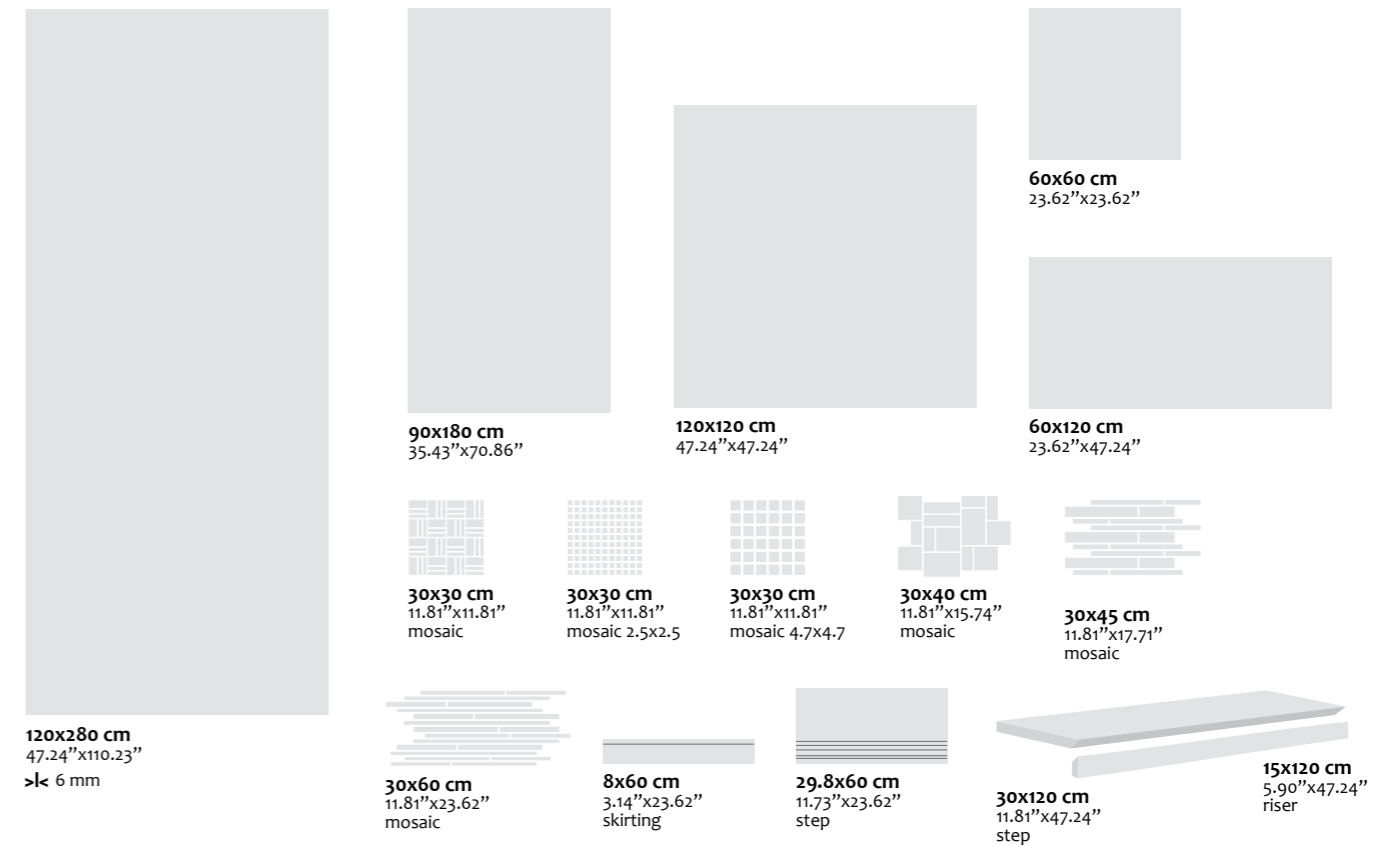

SIZES

Sizes (cm)	Thickness (mm)	Pieces / Kg	M² / Pz	Pz X	M² X	kg X	Dimensions (cm)		
							Length	Height	Width
120x280	6	66	3.36	20	67.20	1383	287	37	133
90x180	9	33	1.62	40	64.8	1370	183	120	68

Sizes (cm)	Thickness (mm)	Pz X	M² X	Kg X	Pz X	M² X	kg X	Dimensions (cm)		
								Length	Height	Width
120x120	9	2	2.88	62.00	28	80.64	1766.00	122	76	134
120x120	9	2	2.88	62.00	20	57.60	1260.00	122	122	58

Sizes (cm)	Thickness (mm)	Pieces X	M² X	Kg X	Sq. Pallet	kg X Sq. Pallet	Eu. Pallet	M² X Eu. Pallet	kg X Eu. Pallet										
										60x120	9	2	1.44	30.00	-	-	30	43.20	921.00
60x60	9	4	1.44	30.00	-	-	30	43.20	921.00										
Mosaic 30x30	9	10	-	14.00	-	-	48	-	672.00										
Mosaic 30x40	9	8	-	13.00	-	-	48	-	624.00										
Mosaic 30x45	9	6	-	15.00	-	-	30	-	450.00										
Mosaic 30x60	9	6	-	17.00	-	-	30	-	510.00										
Steps 30x120	9	2	0.72	20.00	-	-	-	-	-										
Steps 29.8x60	9	6	-	18.00	-	-	48	-	900.00										
Skirting 8x60	9	18	-	19.00	80	1520.00	-	-	-