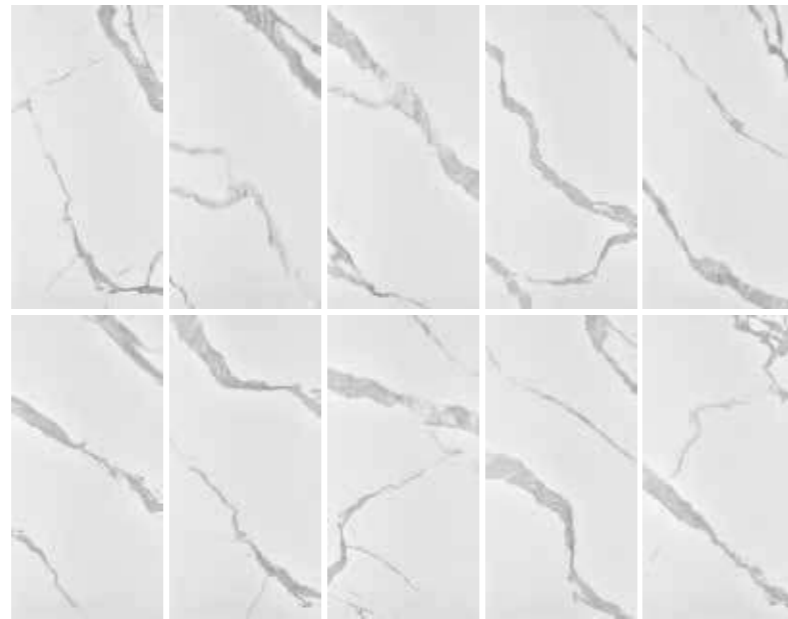

impact statuario white 90x180 cm faces