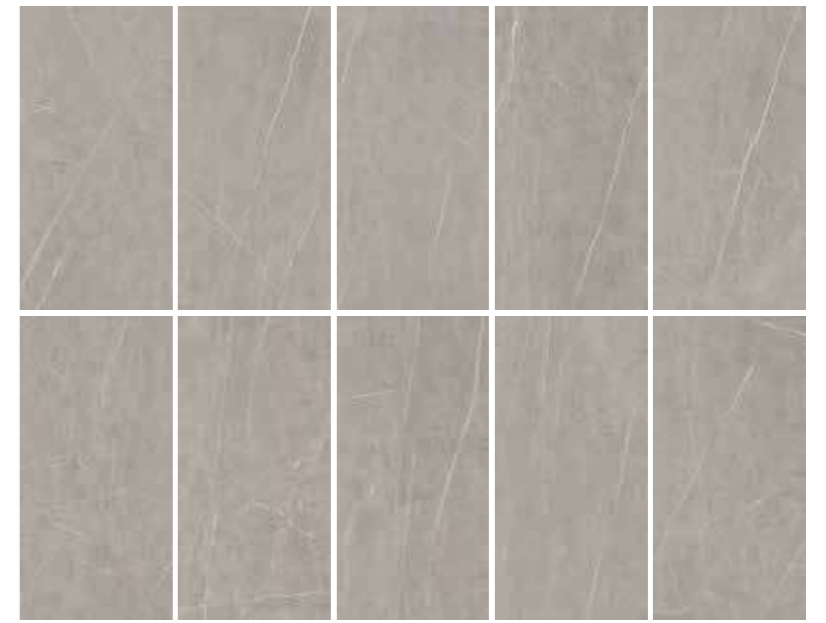

Marble 90x180

Lasa Marble

PORCELAIN TILES
Polished • Rectified • Smooth

lasa marble white 90x180 cm faces

lasa marble white

Pietra Grey

PORCELAIN TILES
Polished • Rectified • Smooth

pietra grey 90x180 cm faces