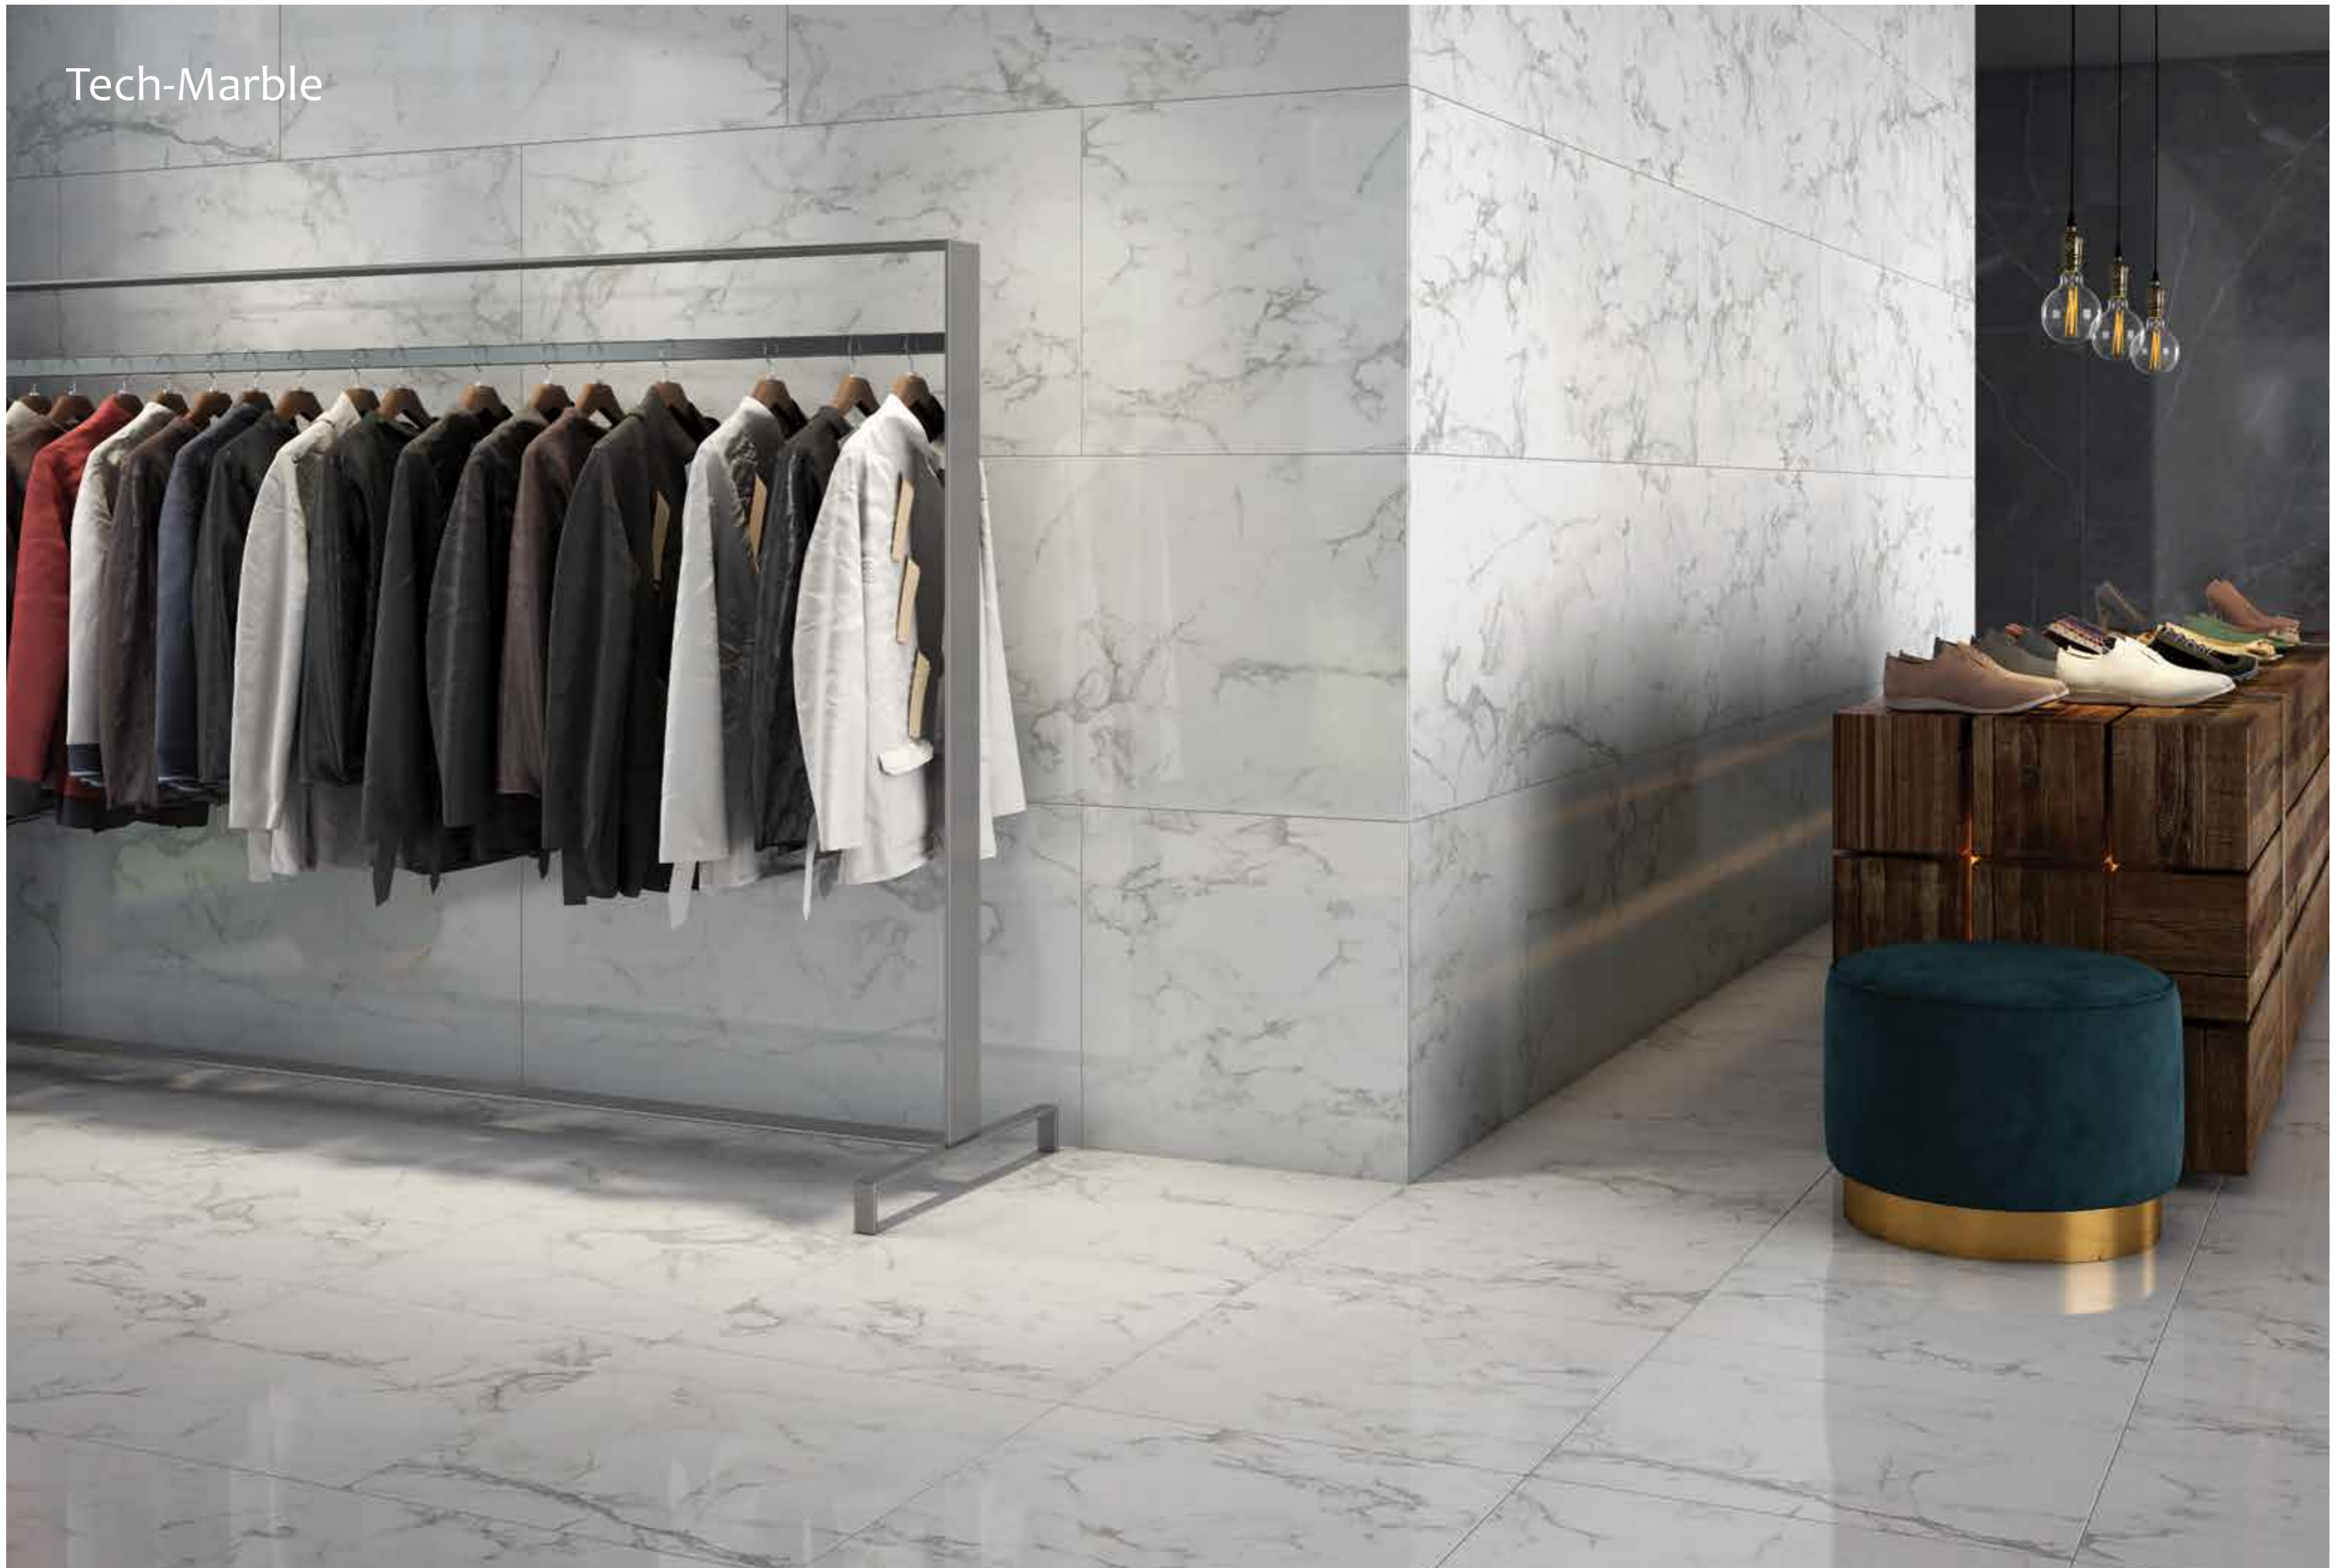

Sizes (cm)	Thickness (mm)	Pieces / Kg	M² / Pz	Pz X	M² X	kg X	Dimensions (cm)		
							Length	Height	Width
120x280	6	66	3-36	20	67.20	1383	287	37	133

SIZES

120x280 cm
47.24"x110.23"
>6 mm

Tech-Marble

MARBLE