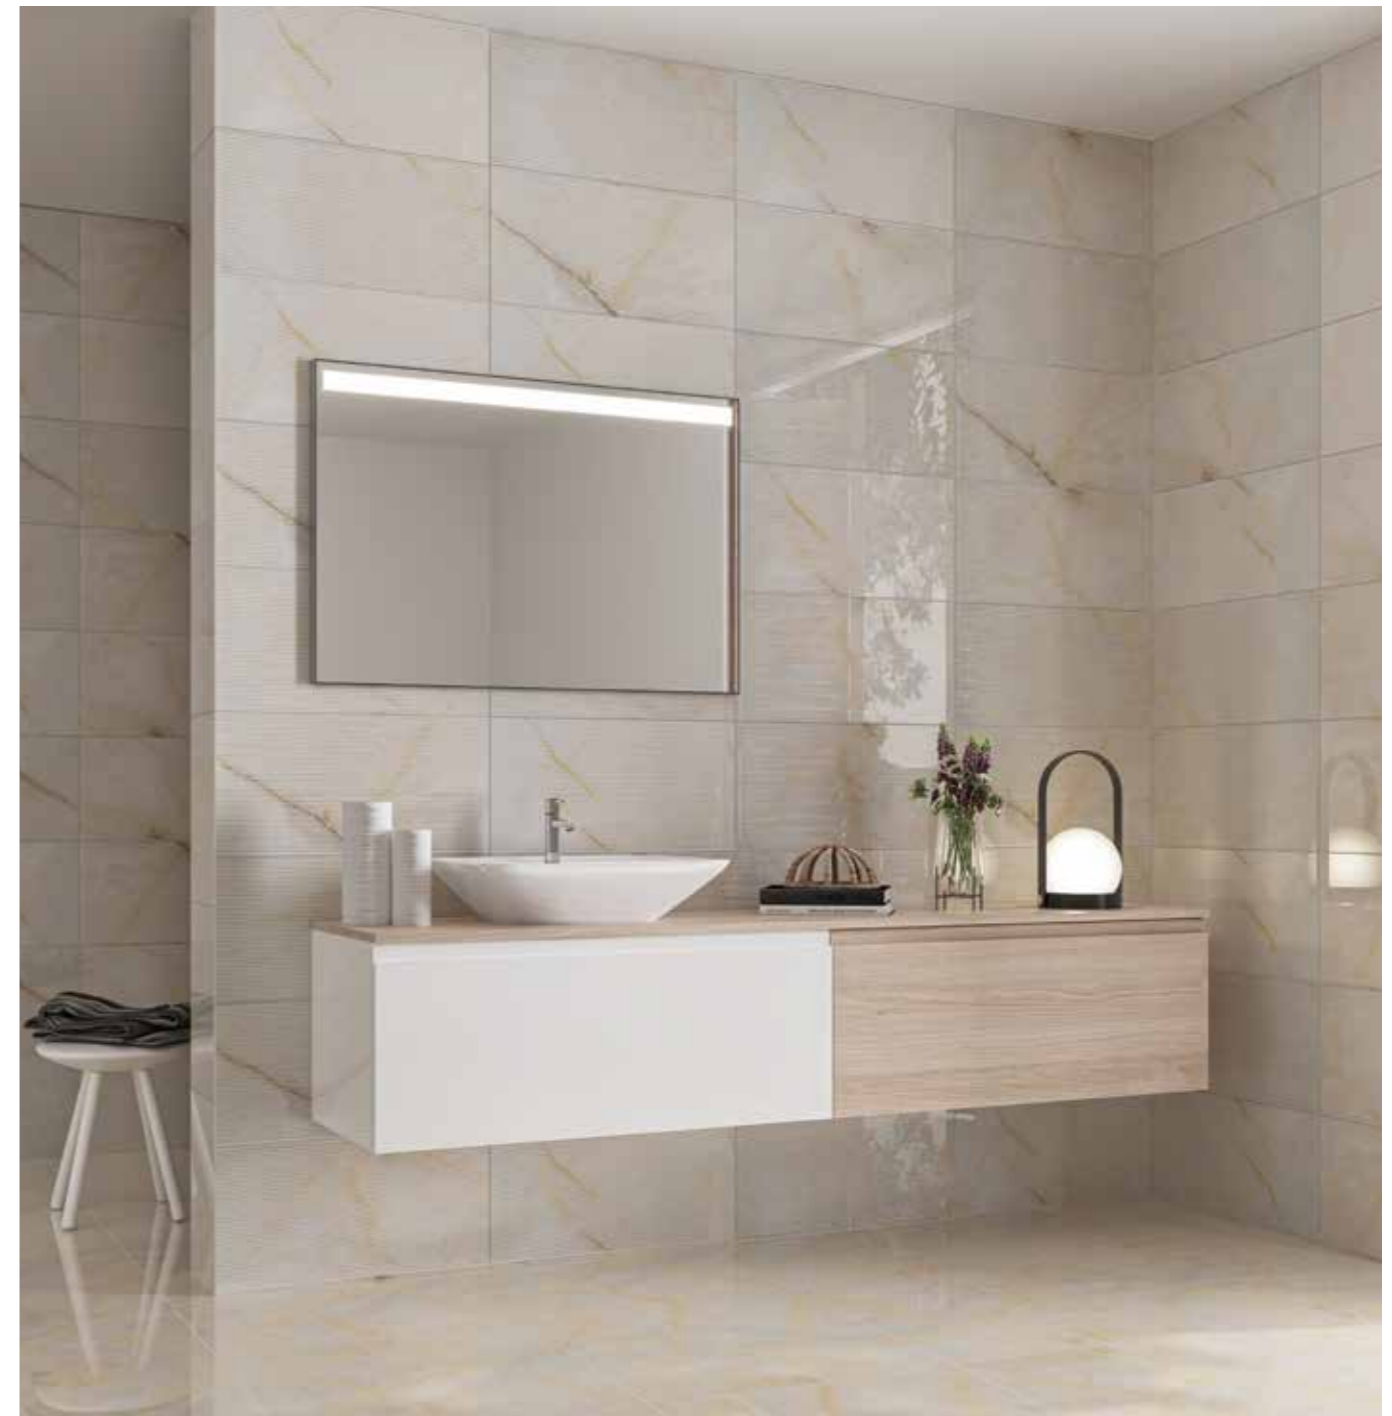

New Diano

RED BODY CERAMIC TILES

Glossy • Rectified • Smooth / Light Structure

Onyx Avion

RED BODY CERAMIC TILES

Glossy • Rectified • Smooth / Light Structure

Name	Code	Size(CM)	Name	Code	Size(CM)
new diano beige	A14RZND-Beo.GoR	30x60	onyx avion ivory	A14RZOAV-ivo.GoR	30x60
new diano beige line decor	A14RZND-Beo.GLR	30x60	onyx avion ivory line decor	A14RZOAV-ivo.GLR	30x60

Sizes (cm)	Thickness (mm)	Pieces X	M² X	Kg X	Sq. Pallet	M² X Sq. Pallet	kg X Sq. Pallet	Eu. Pallet	M² X Eu. Pallet	kg X Eu. Pallet
30x60	9.50	5	0.9	17.5	72	64.80	1260.00	48	43.2	840.00

SIZES

CERAMIC WALL