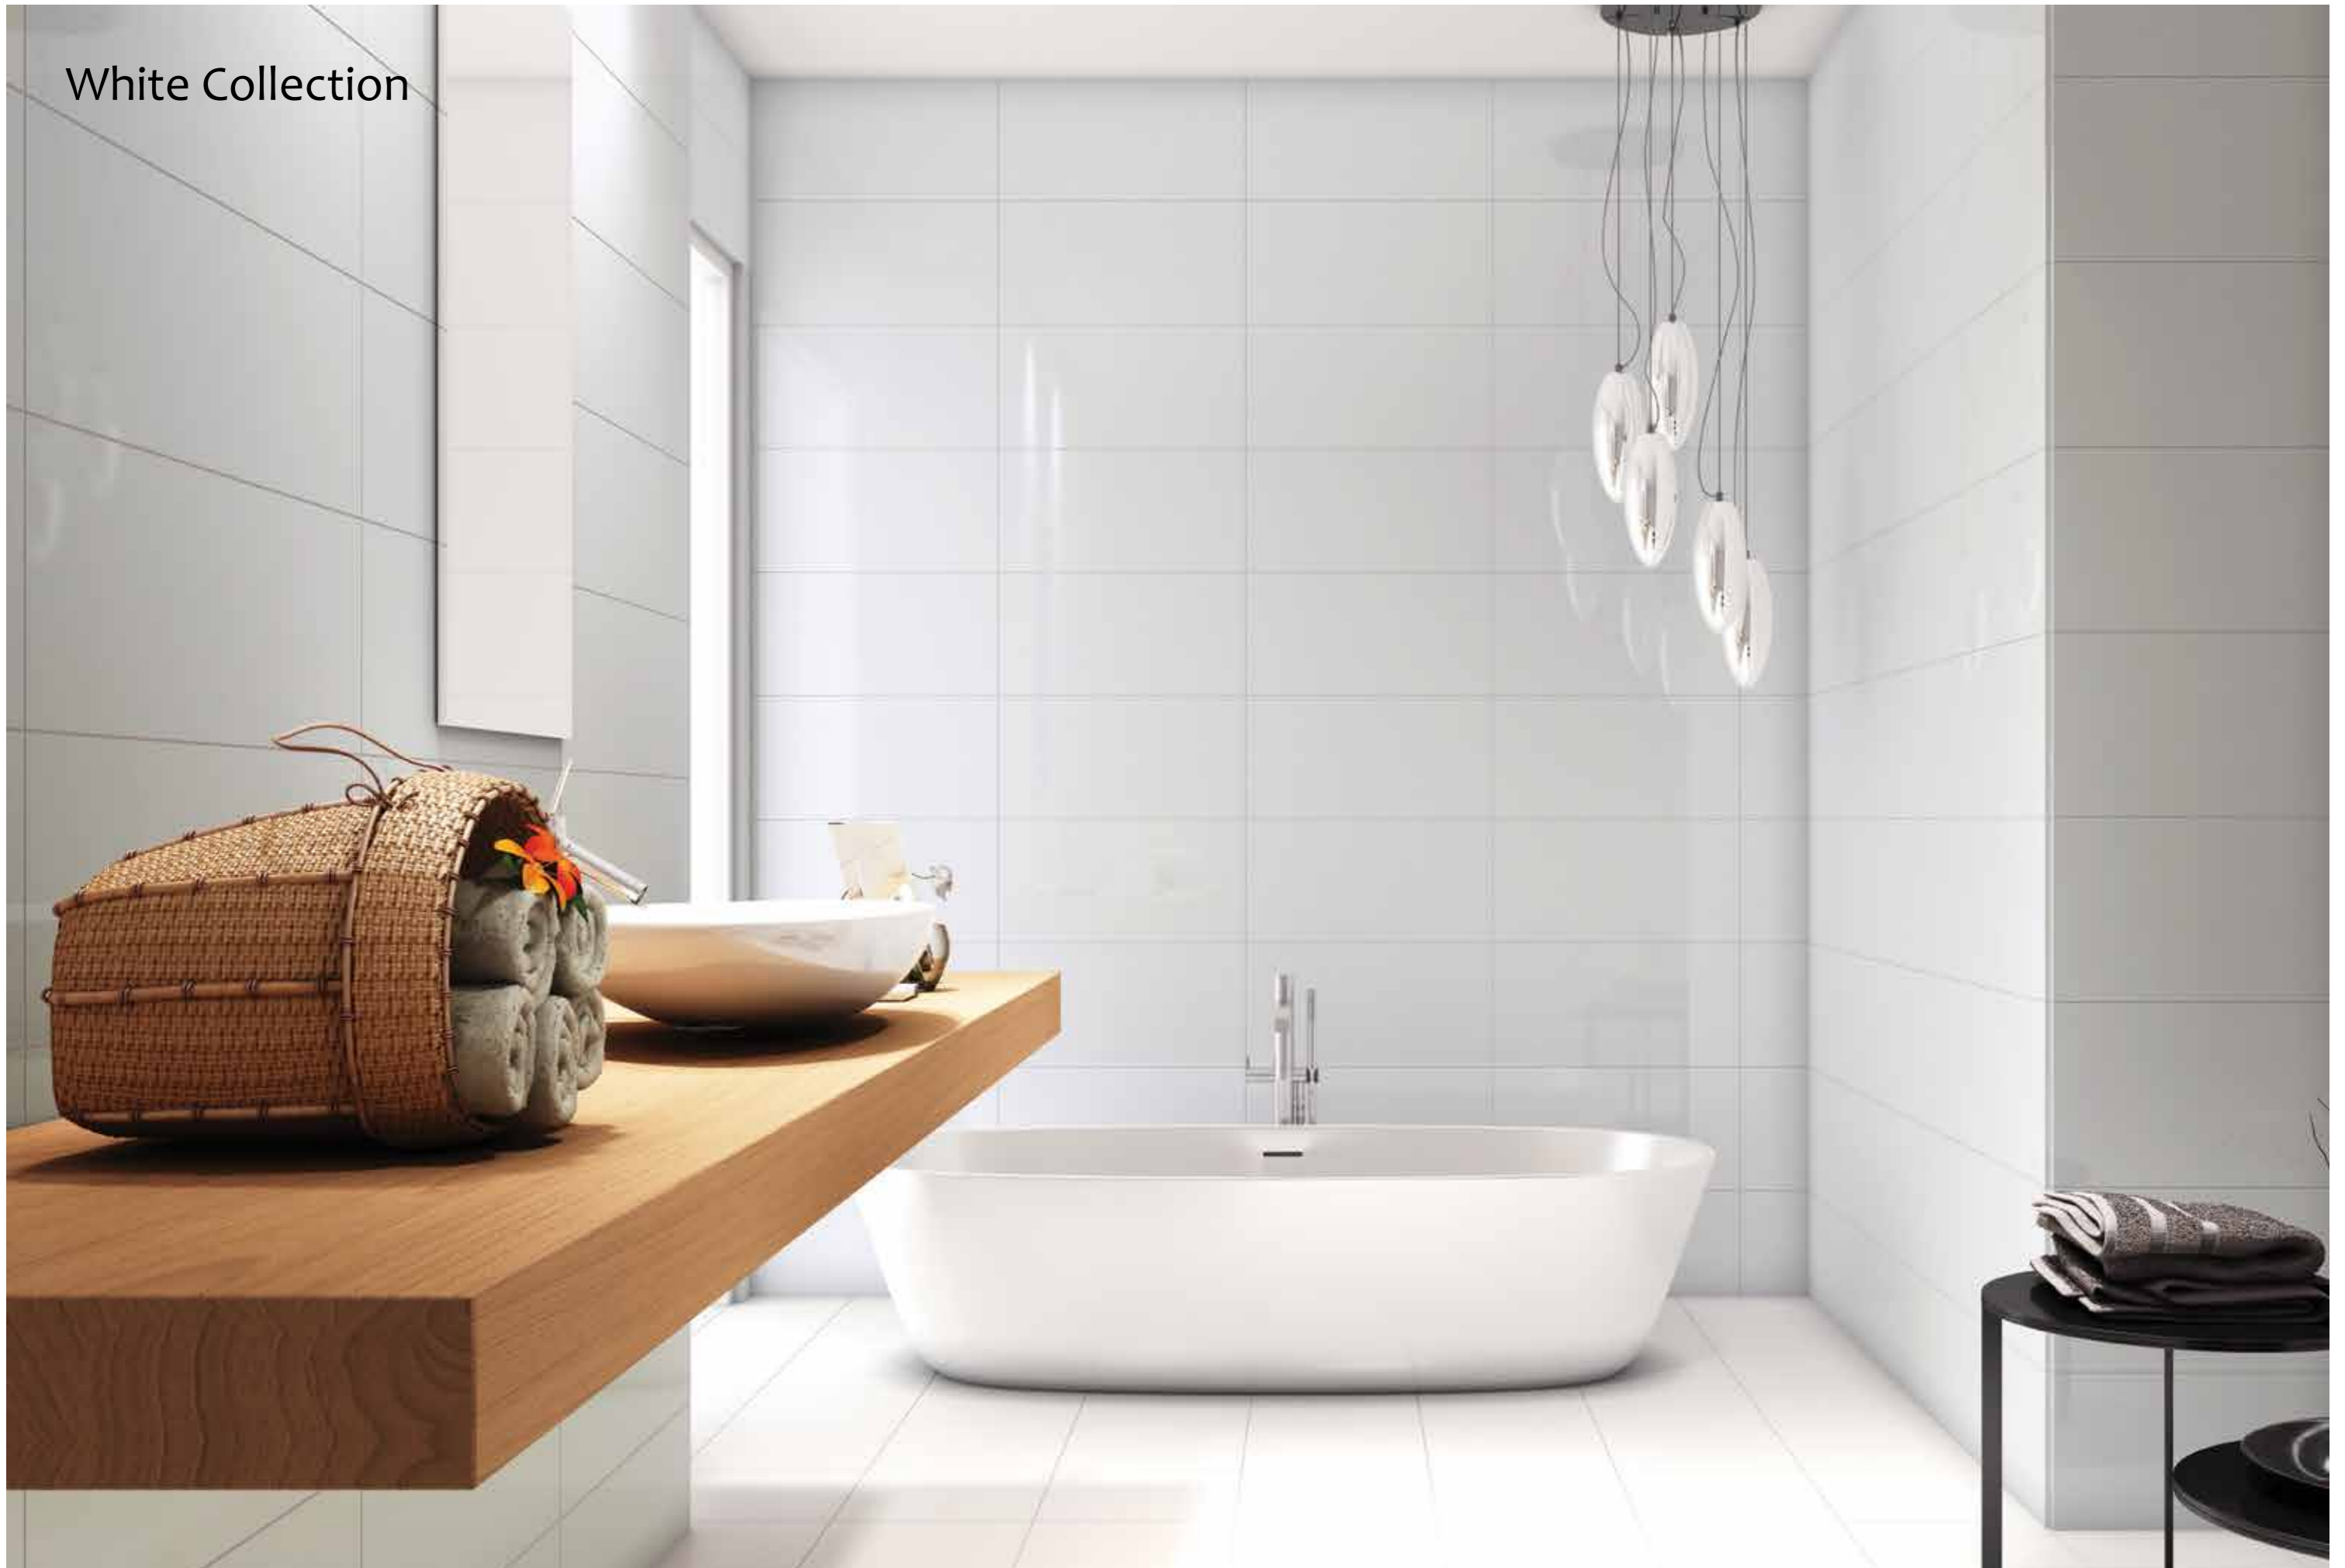

White Collection

White Collection

RED BODY CERAMIC TILES

Matt / Glossy • Rectified / Straight • Smooth

attraction white
glossy

attraction white
matt

14000 white
glossy

14000 white
matt

700 white
matt

premium white
glossy

premium white
matt

orion bianco white
glossy

orion bianco white
matt

SIZES

60x60 cm
23.62"x23.62"
floor

30x60 cm
11.81"x23.62"
wall

41.6x41.6 cm
16.37"x16.37"
floor

33x33 cm
12"x12"
floor

10x10 cm
3.93"x3.93"
wall

Name	Code Glossy	Size(CM)	Code Matt	Size(CM)
attraction white	Ao6RATTR-WHo.GoR	60x60	Ao6RATTR-WHo.MoR	60x60
14000 white	A14R1400-WHo.GoR	30x60	A14R1400-WHo.MoR	30x60
700 white	-	-	Ao7R700-WHo.MoU	41.6x41.6
premium white	Ao4RPREM-WHE.GoXoU	33x33	Ao4RPREM-WHo.MoU	33x33
orion bianco white	A1oSBIAN-WHo.GoU	10x10	A1oSBIAN-WHo.MoU	10x10

Sizes (cm)	Thickness (mm)	Pieces X	M² X	Kg X	Sq. Pallet	M² X Sq. Pallet	kg X Sq. Pallet	Eu. Pallet	M² X Eu. Pallet	kg X Eu. Pallet
60x60	9.8	5	1.8	34.00	27	48.6	918.00	-	-	-
41.6x41.6	9	10	1.73	29.5	44	76.12	1315.00	44	76.12	1315.00
33x33	8.5	13	1.42	23.0	81	115.02	1863.00	46	65.32	1058.00
30x60	9.50	5	0.9	17.5	72	64.80	1260.00	48	43.2	840.00
10x10	6.5	108	1.08	15.5	108	116.64	1674.00	72	77.76	1116.00