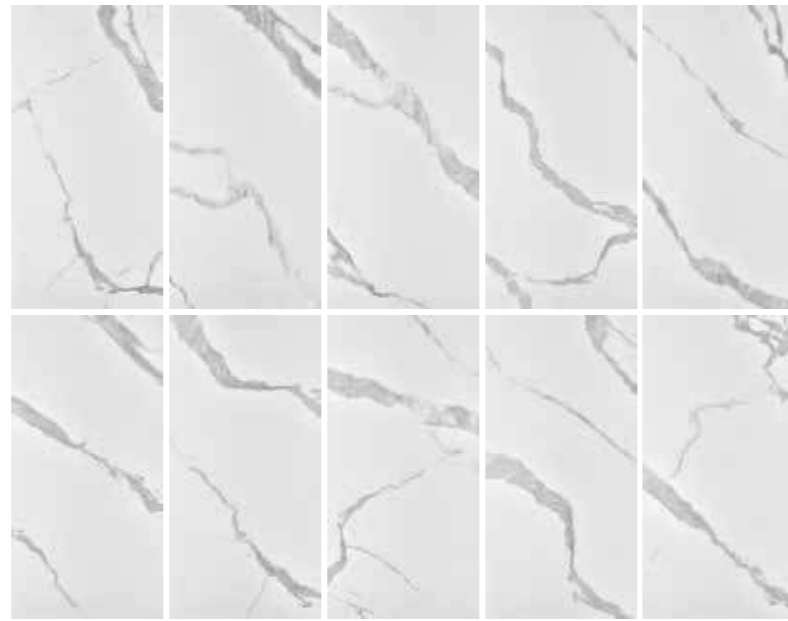

impact statuario white 90x180 cm faces