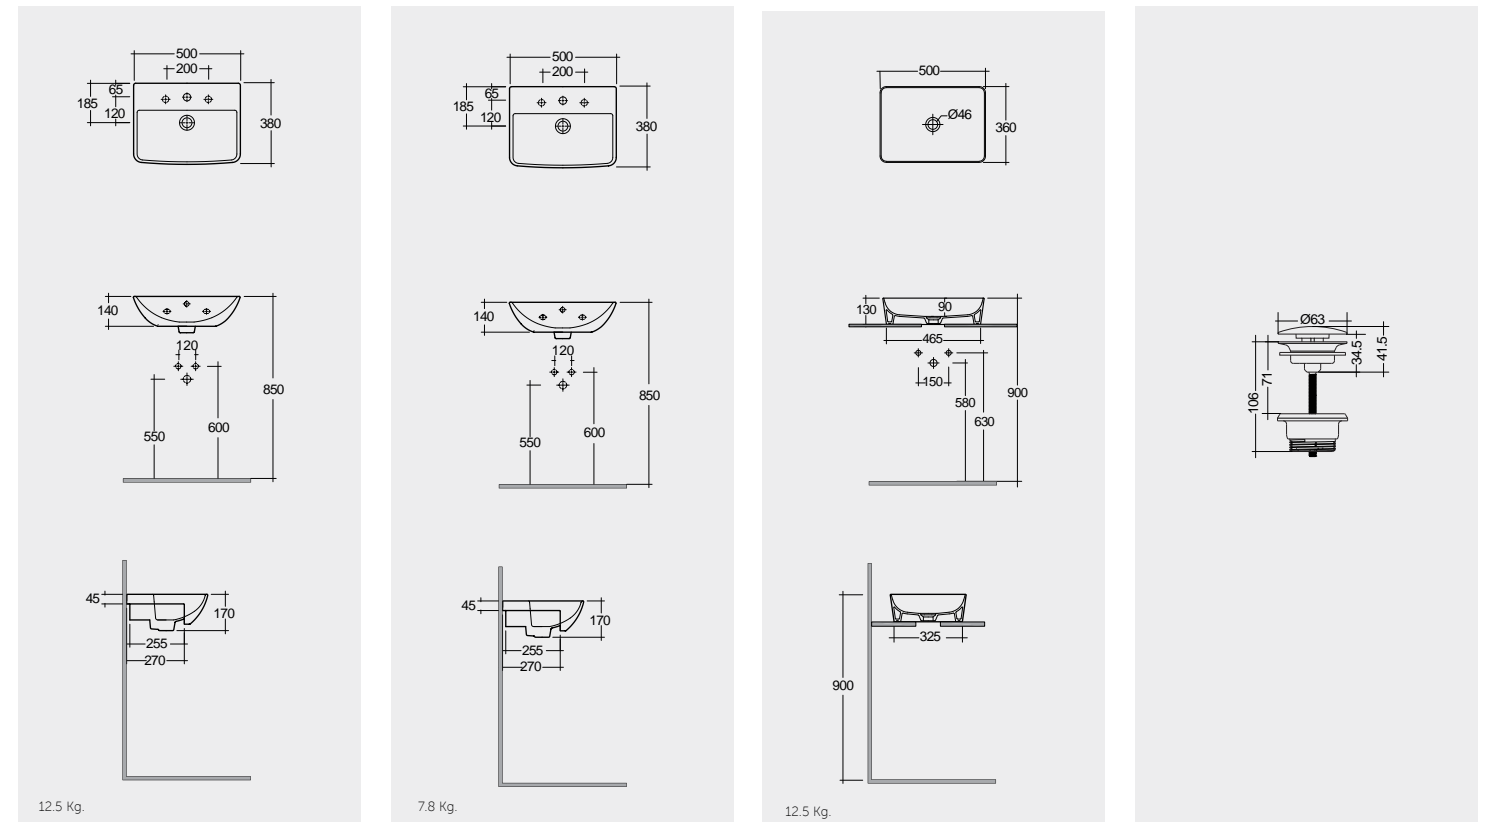

Measurements

القياسات

Notes

ملحوظة

All dimensions in mm tolerance $\pm 5\%$ for below 200mm and $\pm 3\%$ for above 200mm

جميع القياسات تكون بالمليمتر $\pm 5\%$ للقياسات التي تقل عن 200 مليمتر و $\pm 3\%$ للقياسات التي تتجاوز 200 مليمتر