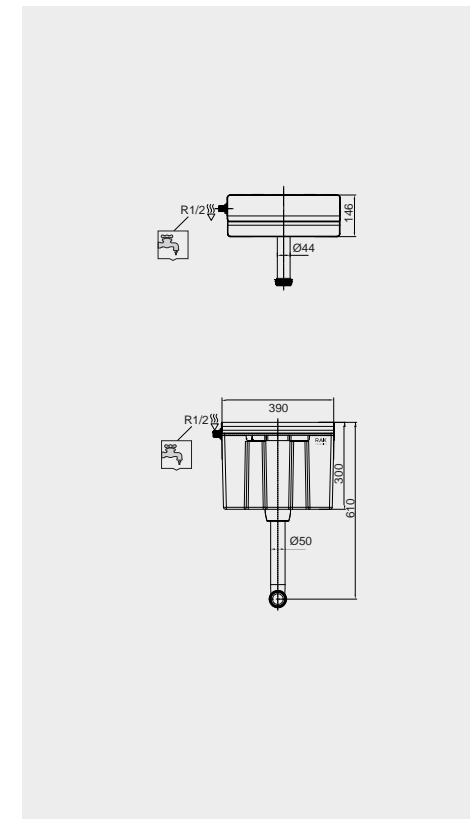

Measurements

القياسات