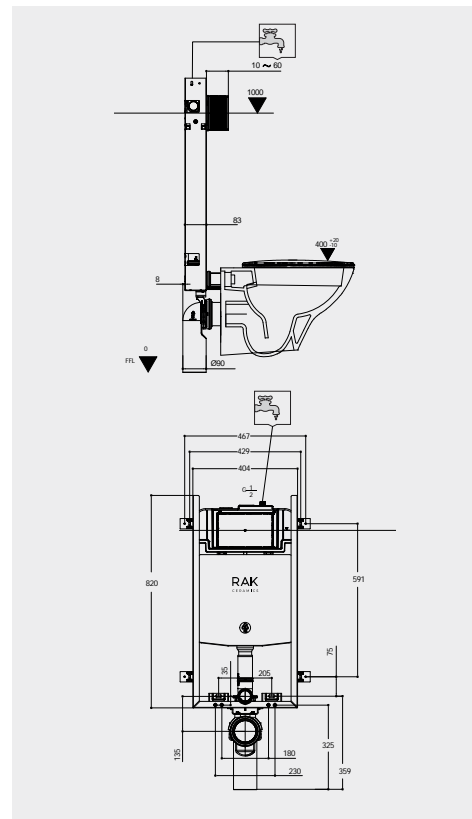

RAK-NEOFIX / 8 CM THICKNESS