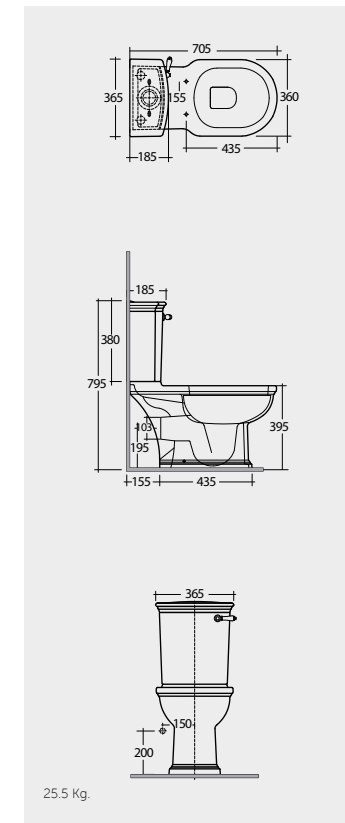

Measurements

القياسات

Lacquered Polyester RAK-Washington
WTSC3901503
ABS RAK-Washington
JM05DSCQRAWHA
Urea RAK-Compact
YFG173A

Lacquered Polyester RAK-Washington
WTSC3901503
ABS RAK-Washington
JM05DSCQRAWHA
Urea RAK-Compact
YFG173A