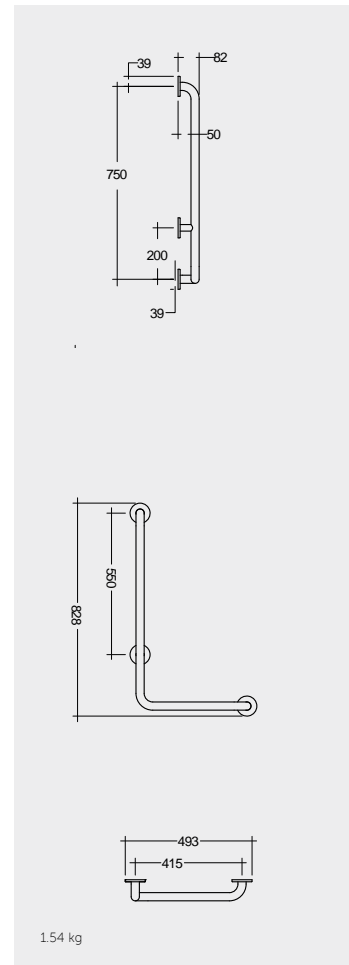

**SENIOR
NEEDS**

RAK-SILVER / GRAB BARS

Models

النماذج

Measurements

القياسات

Notes

ملحوظة

All dimensions in mm tolerance $\pm 5\%$ for below 200mm and $\pm 3\%$ for above 200mm

جميع القياسات تكون بالمليمتر $\pm 5\%$ للقياسات التي تقل عن 200 مليمتر و $\pm 3\%$ للقياسات التي تتجاوز 200 مليمتر

ROUGH POLISHING
FOR BETTER GRIP

SENIOR
NEEDS