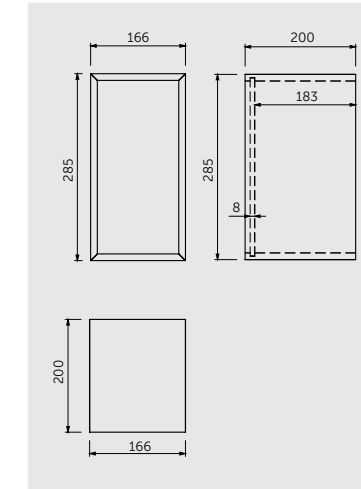

BOTTOM DRAWER INSERT
أدراج داخلية سفلية

H 20 x W 16 x D 29CM
ANTHRACITE
JOYDISB