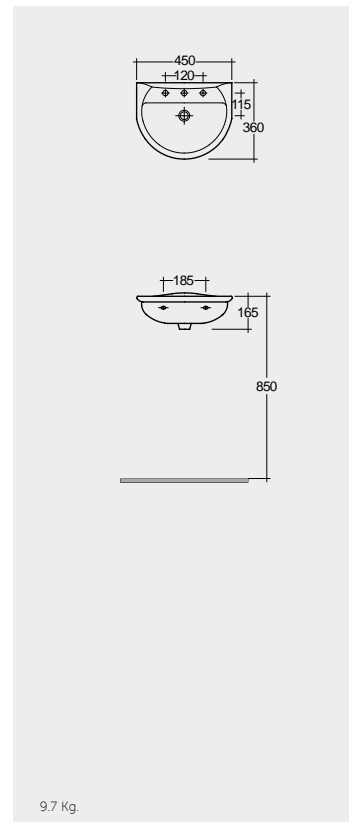

Urea Bambi Plus
YFG076

Colours available

الألوان المتوفرة

Colours shown here are as close to actual sanitaryware as printing process will allow
الألوان المعروضة هنا هي أقرب ما يكون إلى الألوان الطبيعية للأدوات الصحية وذلك لاختلاف الطباعة