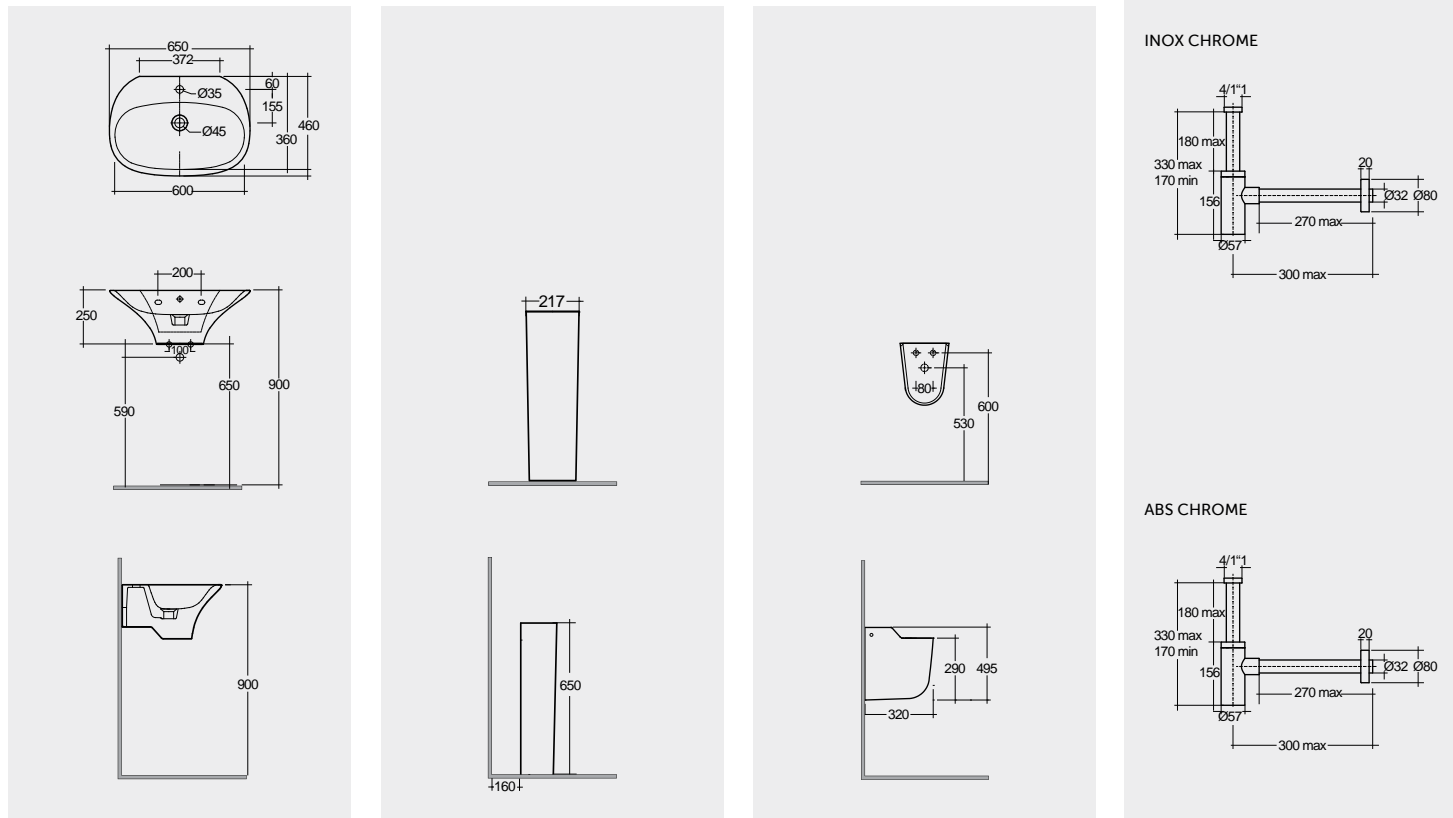

Measurements

القياسات

Colours available

الألوان المتاحة

Colours shown here are as close to actual sanitaryware as printing process will allow
الألوان المبيّنة هنا قريبة إلى ألوان الأدوات الصحية الفعلية حسبما تسمح به عملية الطباعة