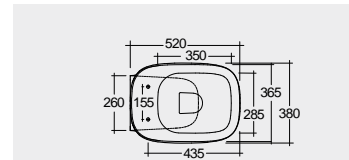

Measurements

القياسات

Urea RAK-Illusion
ILLSC3901WH
Urea RAK-Illusion
ILLSC3903WH
Urea RAK-Illusion
ILLSC3900WH