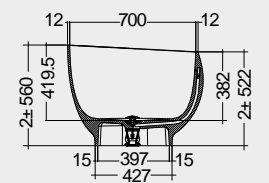

Drain Included

Drain Included

Measurements

القياسات