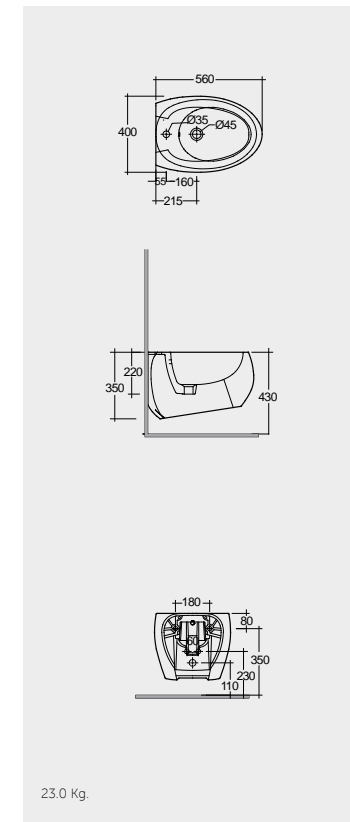

Measurements

القياسات

Notes

ملحوظة

All dimensions in mm tolerance $\pm 5\%$ for below 200mm and $\pm 3\%$ for above 200mm

جميع القياسات تكون بالمليمتر $\pm 5\%$ للقياسات التي تقل عن 200 مليمتر و $\pm 3\%$ للقياسات التي تتجاوز 200 مليمتر