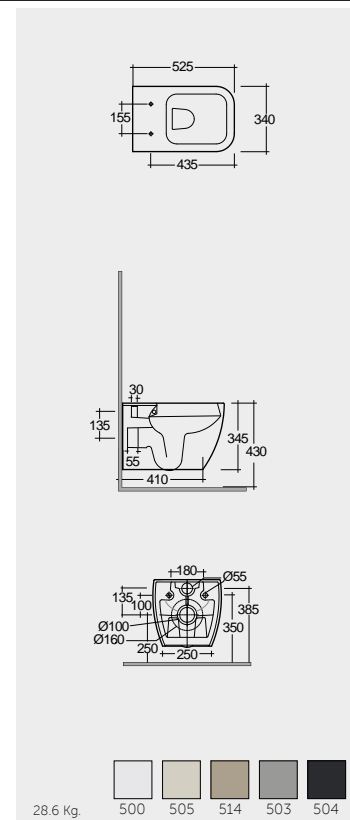

Urea RAK-Feeling
MPSC3901514

Notes

ملحوظة

All dimensions in mm tolerance $\pm 5\%$ for below 200mm and $\pm 3\%$ for above 200mm

جميع القياسات تكون بالمليمتر $\pm 5\%$ للقياسات التي تقل عن 200 مليمتر و $\pm 3\%$ للقياسات التي تتجاوز 200 مليمتر