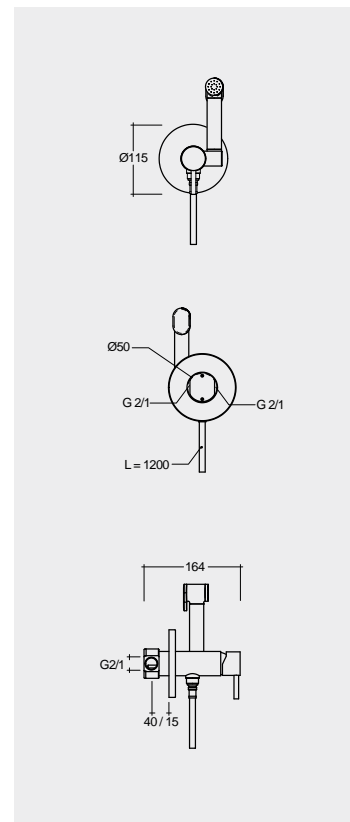

Measurements

القياسات

Urea RAK-Des
DESSC3900WH

Urea RAK-Des
DESSC3901WH

Urea RAK-Des
DESSC3900WH

Urea RAK-Des
DESSC3901WH

Urea RAK-Des
DESSC3900WH

Urea RAK-Des
DESSC3901WH

Colours available

الألوان المتاحة

Colours shown here are as close to actual sanitaryware as printing process will allow
الألوان المبينة هنا قريبة إلى ألوان الأدوات الصحية الفعلية حسبما تسمح به عملية الطباعة