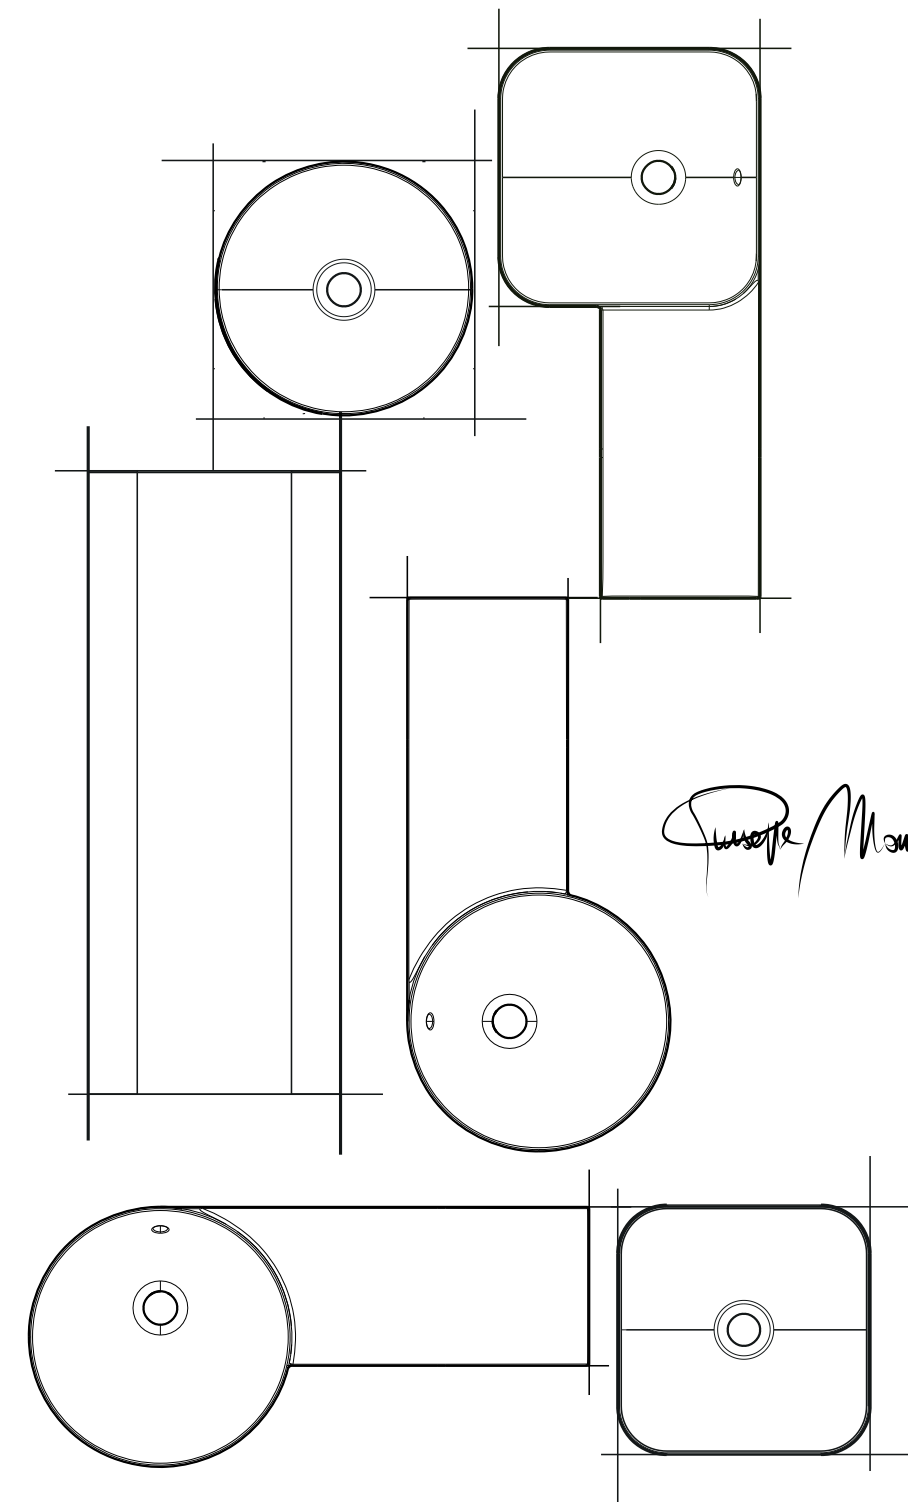

Design by Giuseppe Maurizio Scutellà

Giuseppe Maurizio Scutellà was born in Alcamo, Sicily. His collaboration with RAK Ceramics begins with RAK-Cloud (2018), a project that continues the creative thinking of the Italian designer and that integrates perfectly with his other projects such as the collection of lamps "Pirce" by Artemide (Good_Design 2008, Red Dot Award 2009, IF Design Award 2010) and the "Metropolis" collection of crystal and ceramic tables by Tonelli Design. RAK-Petit is the second concept developed together with RAK Ceramics (2019).

"I like to talk with the soul of all my projects, discover its history and capturing the most hidden hues of its character, respecting its nature and embracing its languages. It is my way of approaching its magical essence and becoming its interpreter".