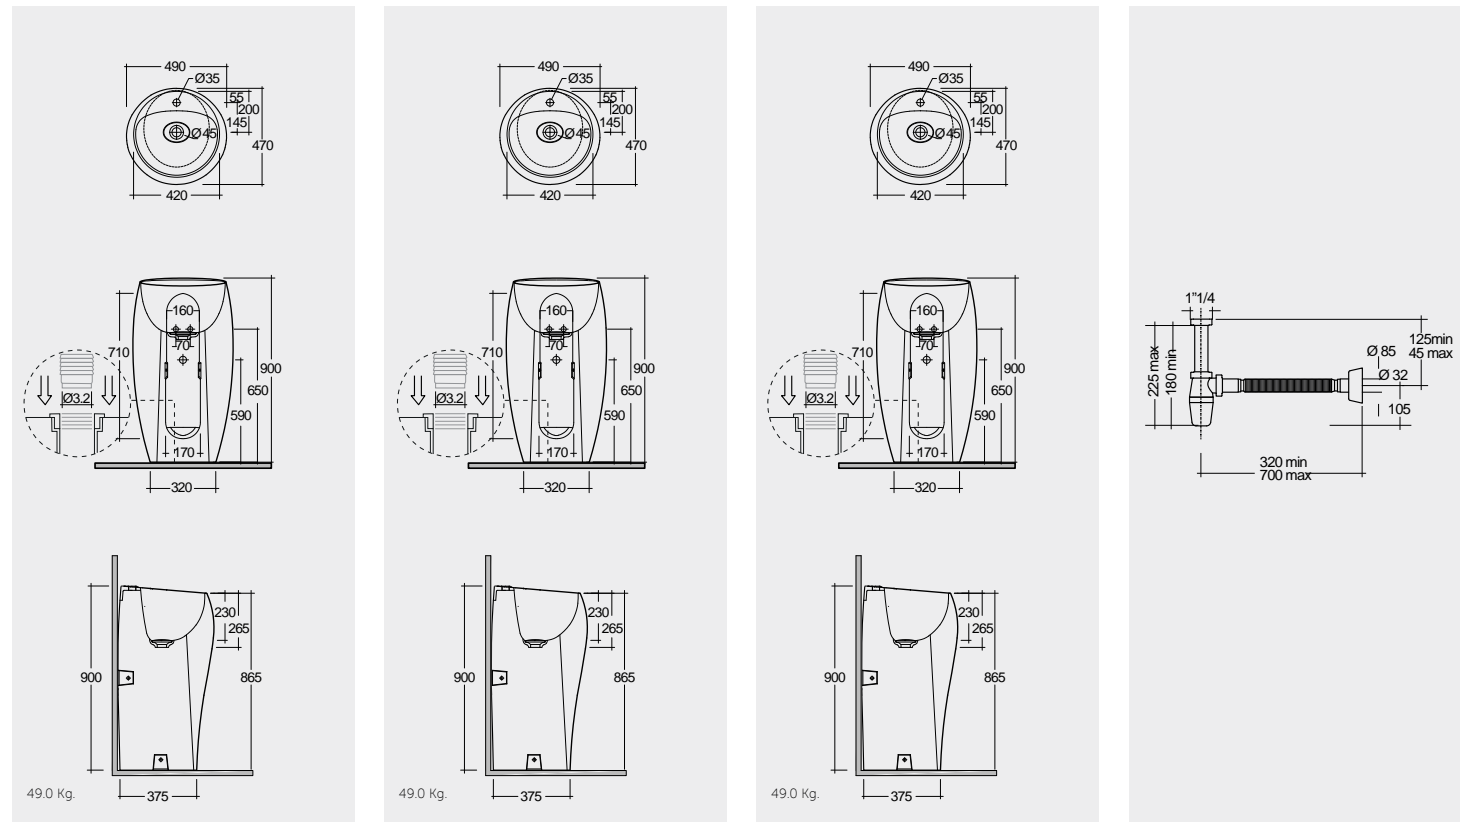

Hidden Fixations
Drain Not Included

Matt Finish
Hidden Fixations
Drain Not Included

Matt Finish
Hidden Fixations
Drain Not Included

With Flexible Hose
Inspectionable

Measurements

القياسات

Notes

ملحوظة