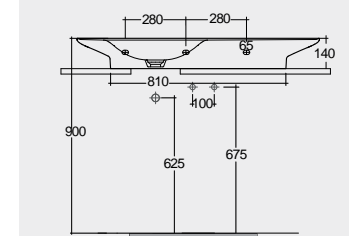

Measurements

القياسات

36.0 Kg

36.0 Kg

36.0 Kg

36.0 Kg

Notes

ملحوظة

All dimensions in mm tolerance $\pm 5\%$ for below 200mm and $\pm 3\%$ for above 200mm

جميع القياسات تكون بالمليمتر $\pm 5\%$ للقياسات التي تقل عن 200 مليمتر و $\pm 3\%$ للقياسات التي تتجاوز 200 مليمتر