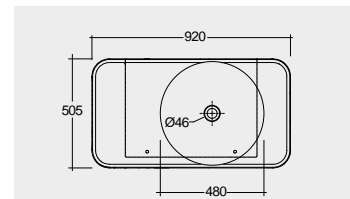

Measurements

القياسات

30.0 Kg

30.0 Kg

30.0 Kg

30.0 Kg