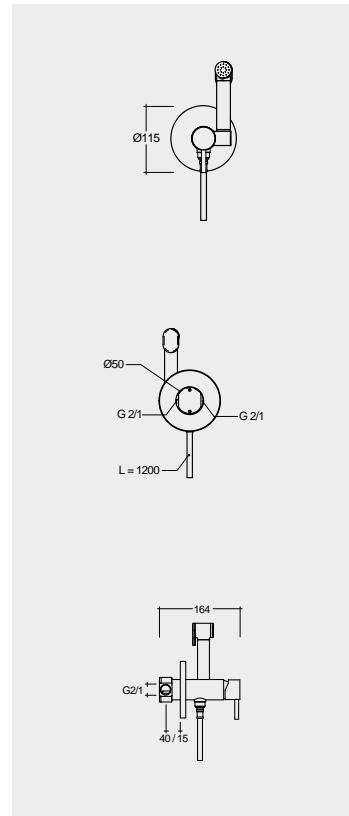

Colours available

Colours shown here are as close to actual sanitaryware as printing process will allow
الألوان المبينة هنا قريبة إلى ألوان الأدوات الصحية الفعلية حسبما تسمح به عملية الطباعة

الألوان المتاحة

Alpine White
ابيض