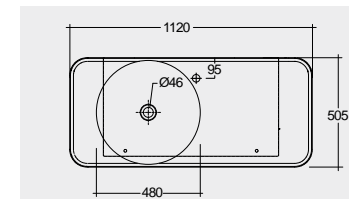

Measurements

القياسات

36.0 Kg

36.0 Kg

36.0 Kg

36.0 Kg

Notes

ملحوظة

All dimensions in mm tolerance $\pm 5\%$ for below 200mm and $\pm 3\%$ for above 200mm

جميع القياسات تكون بالمليمتر $\pm 5\%$ للقياسات التي تقل عن 200 مليمتر و $\pm 3\%$ للقياسات التي تتجاوز 200 مليمتر