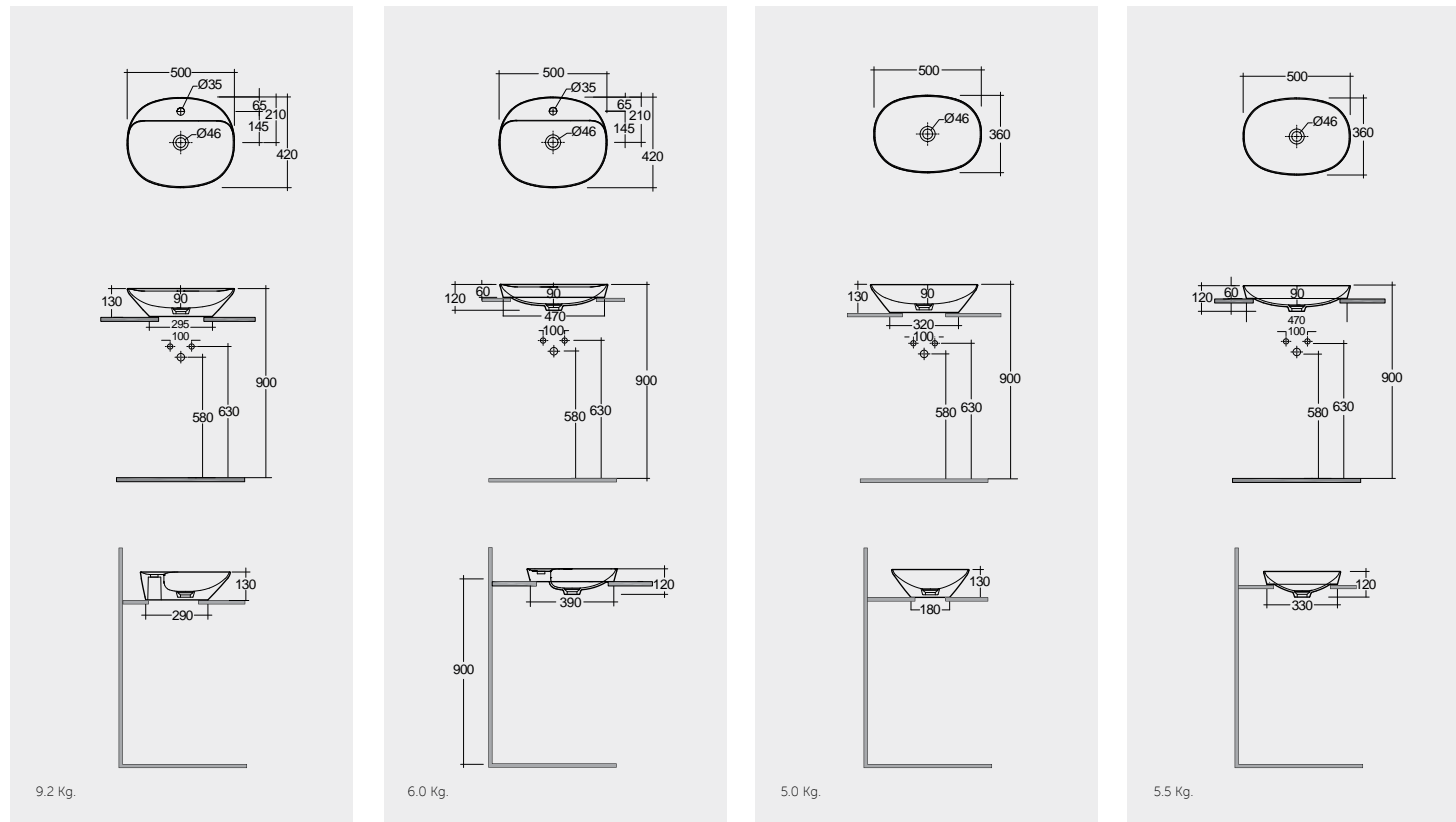

Measurements

القياسات