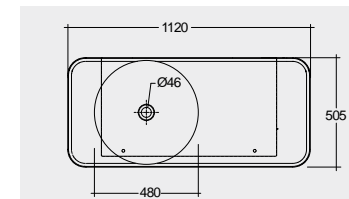

Measurements

القياسات

36.0 Kg

36.0 Kg

36.0 Kg

36.0 Kg

Notes

ملحوظة

All dimensions in mm tolerance $\pm 5\%$ for below 200mm and $\pm 3\%$ for above 200mm

جميع القياسات تكون بالمليمتر $\pm 5\%$ للقياسات التي تقل عن 200 مليمتر و $\pm 3\%$ للقياسات التي تتجاوز 200 مليمتر