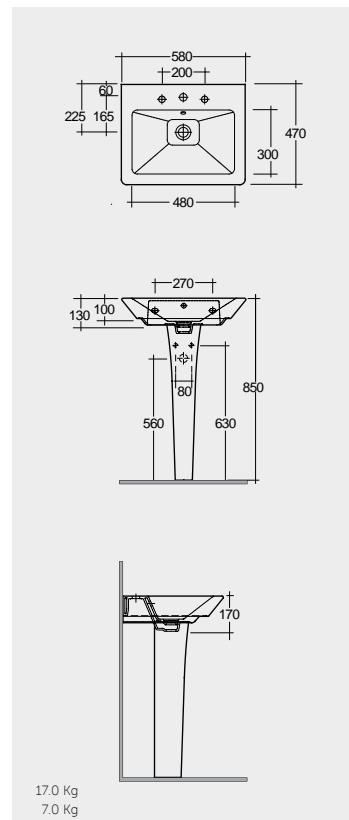

Measurements

القياسات

Colours available

Colours shown here are as close to actual sanitaryware as printing process will allow
الألوان المبينة هنا قريبة إلى ألوان الأدوات الصحية الفعلية حسبما تسمح به عملية الطباعة

الألوان المتاحة

Models

النماذج