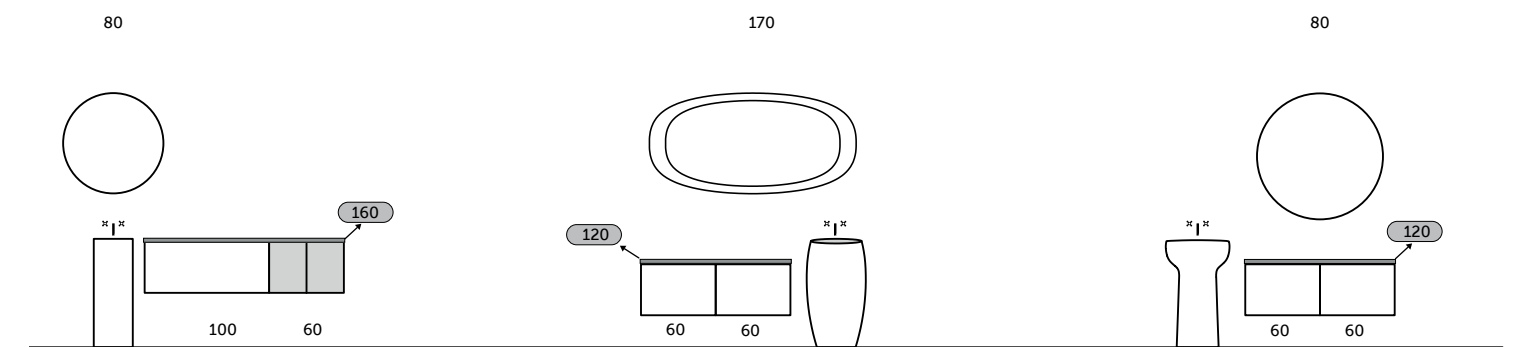

RAK-PLANO & FREESTANDING WB