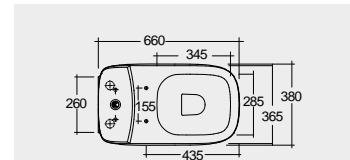

Measurements

القياسات

Urea RAK-Illusion
ILLSC3901WH
Urea RAK-Illusion
ILLSC3903WH
Urea RAK-Illusion
ILLSC3900WH