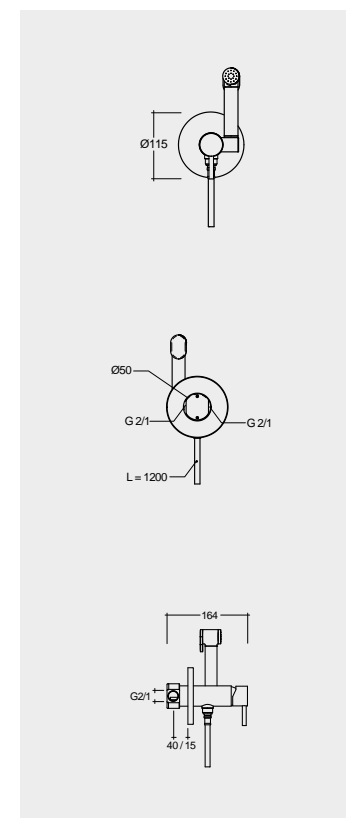

Measurements

القياسات

Notes

All dimensions in mm tolerance $\pm 5\%$ for below 200mm and $\pm 3\%$ for above 200mm

جميع القياسات تكون بالمليمتر $\pm 5\%$ للقياسات التي تقل عن 200 مليمتر و $\pm 3\%$ للقياسات التي تتجاوز 200 مليمتر