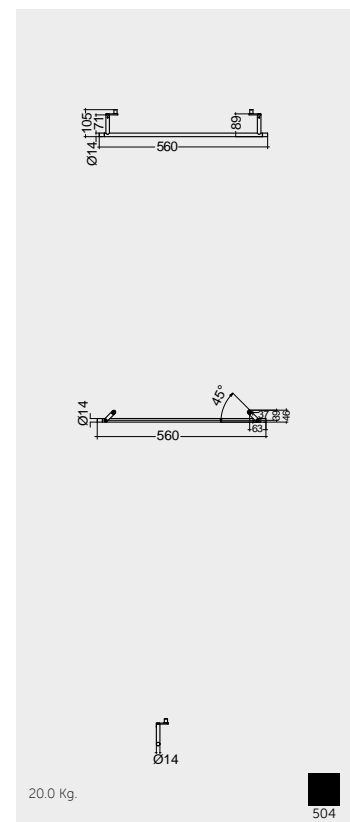

RAK-DES TOWEL HOLDERS

Models

النماذج

2 units required

Measurements

القياسات

Colours available

الألوان المتاحة

Colours shown here are as close to actual sanitaryware as printing process will allow
الألوان المبينة هنا قريبة إلى ألوان الأدوات الصحية الفعلية حسبما تسمح به عملية الطباعة

Alpine White
أبيض