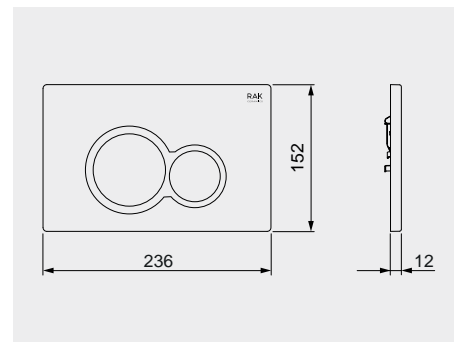

- White FS04RAKWHRO8C
- Chrome FS04RAKCPB8C
- Matt Chrome FSRAPPL001