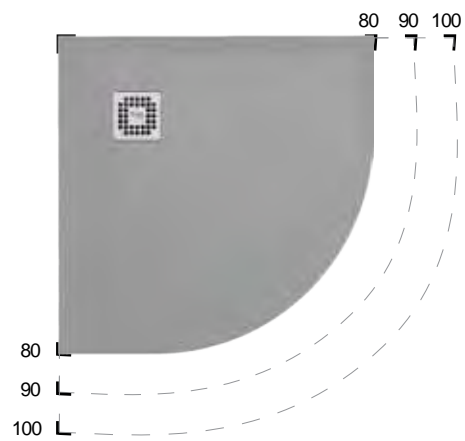

Product range

BATHTUB REPLACEMENT

RECTANGULAR

QUADRANT

Customization

Some examples of customization

WHITE (500)

GREIGE (505)