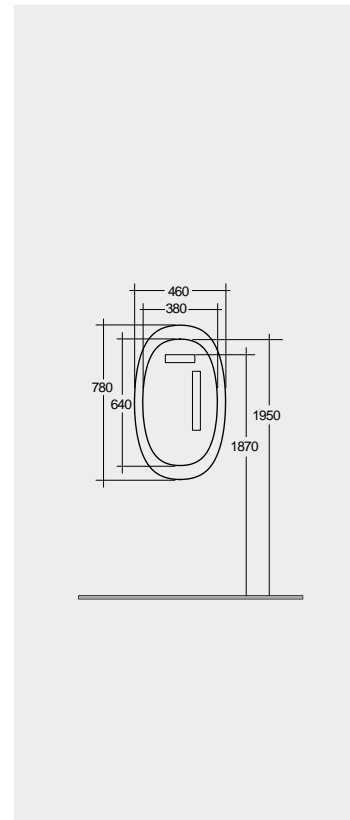

170x79 CM
CLOMR17079

78x46 CM
CLOMR07846

Measurements

القياسات

RAK-JOY UNO

Models

النماذج

Measurements