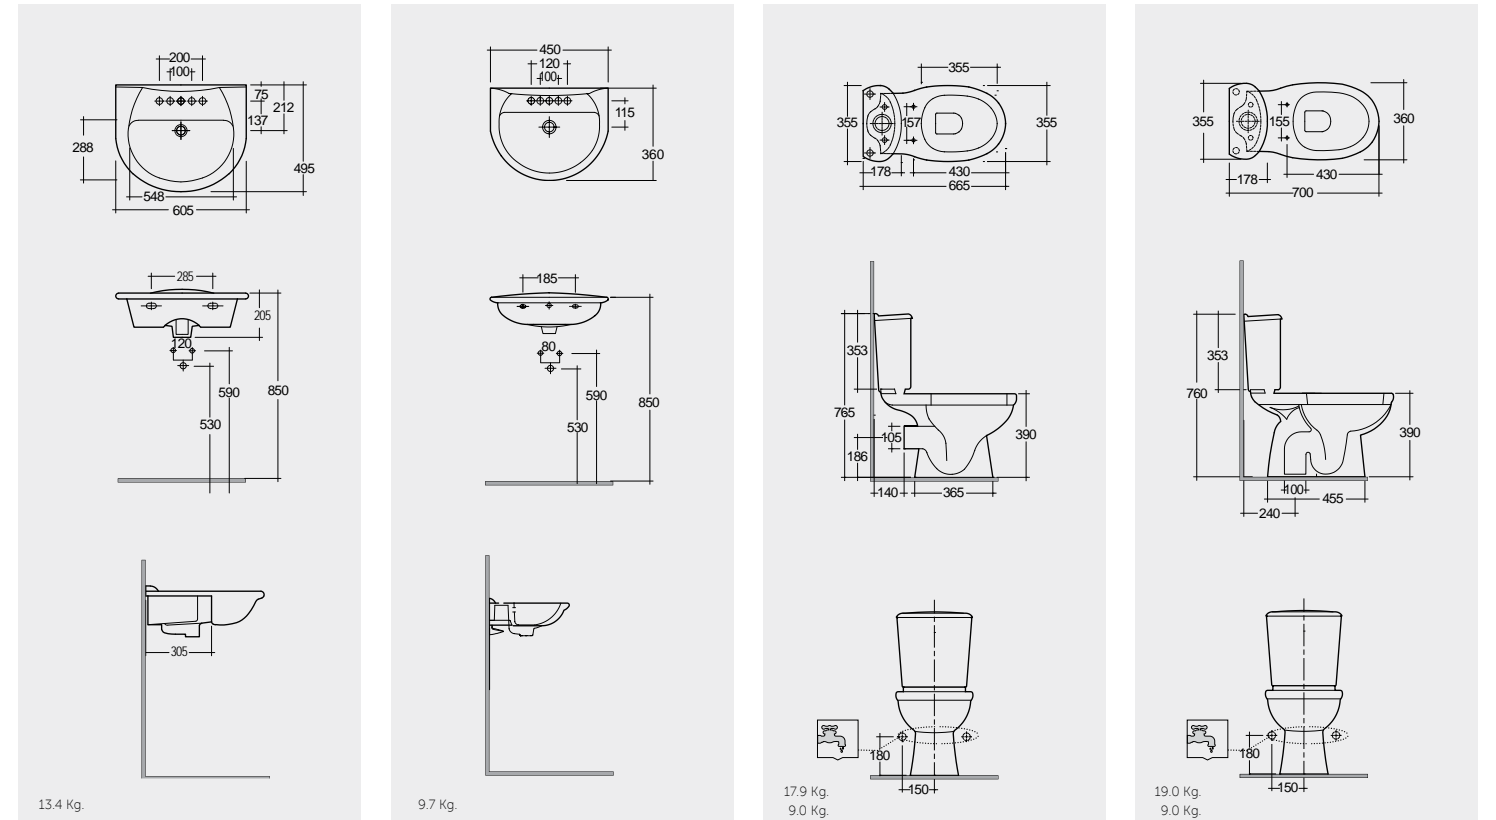

Models

النماذج

60 CM
KR1001AWHA

45 CM
KR2002AWHA

66 CM
KR17AWHA
KR10AWHA

70 CM
KR03AWHA
KR10AWHA

Measurements

القياسات