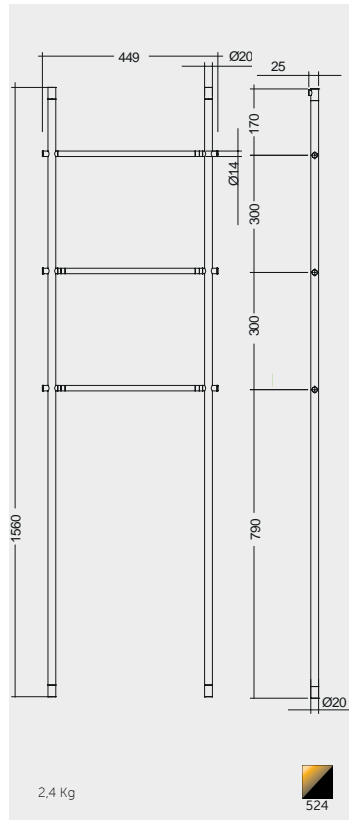

Measurements

القياسات