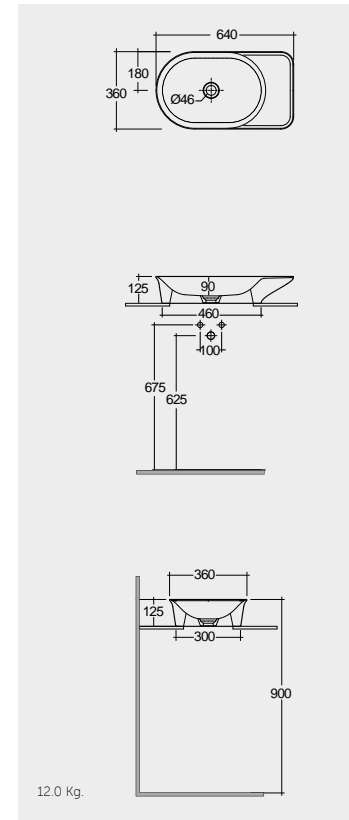

Drain not included

Measurements

القياسات

10.0 Kg

10.0 Kg

12.0 Kg

12.0 Kg

Notes