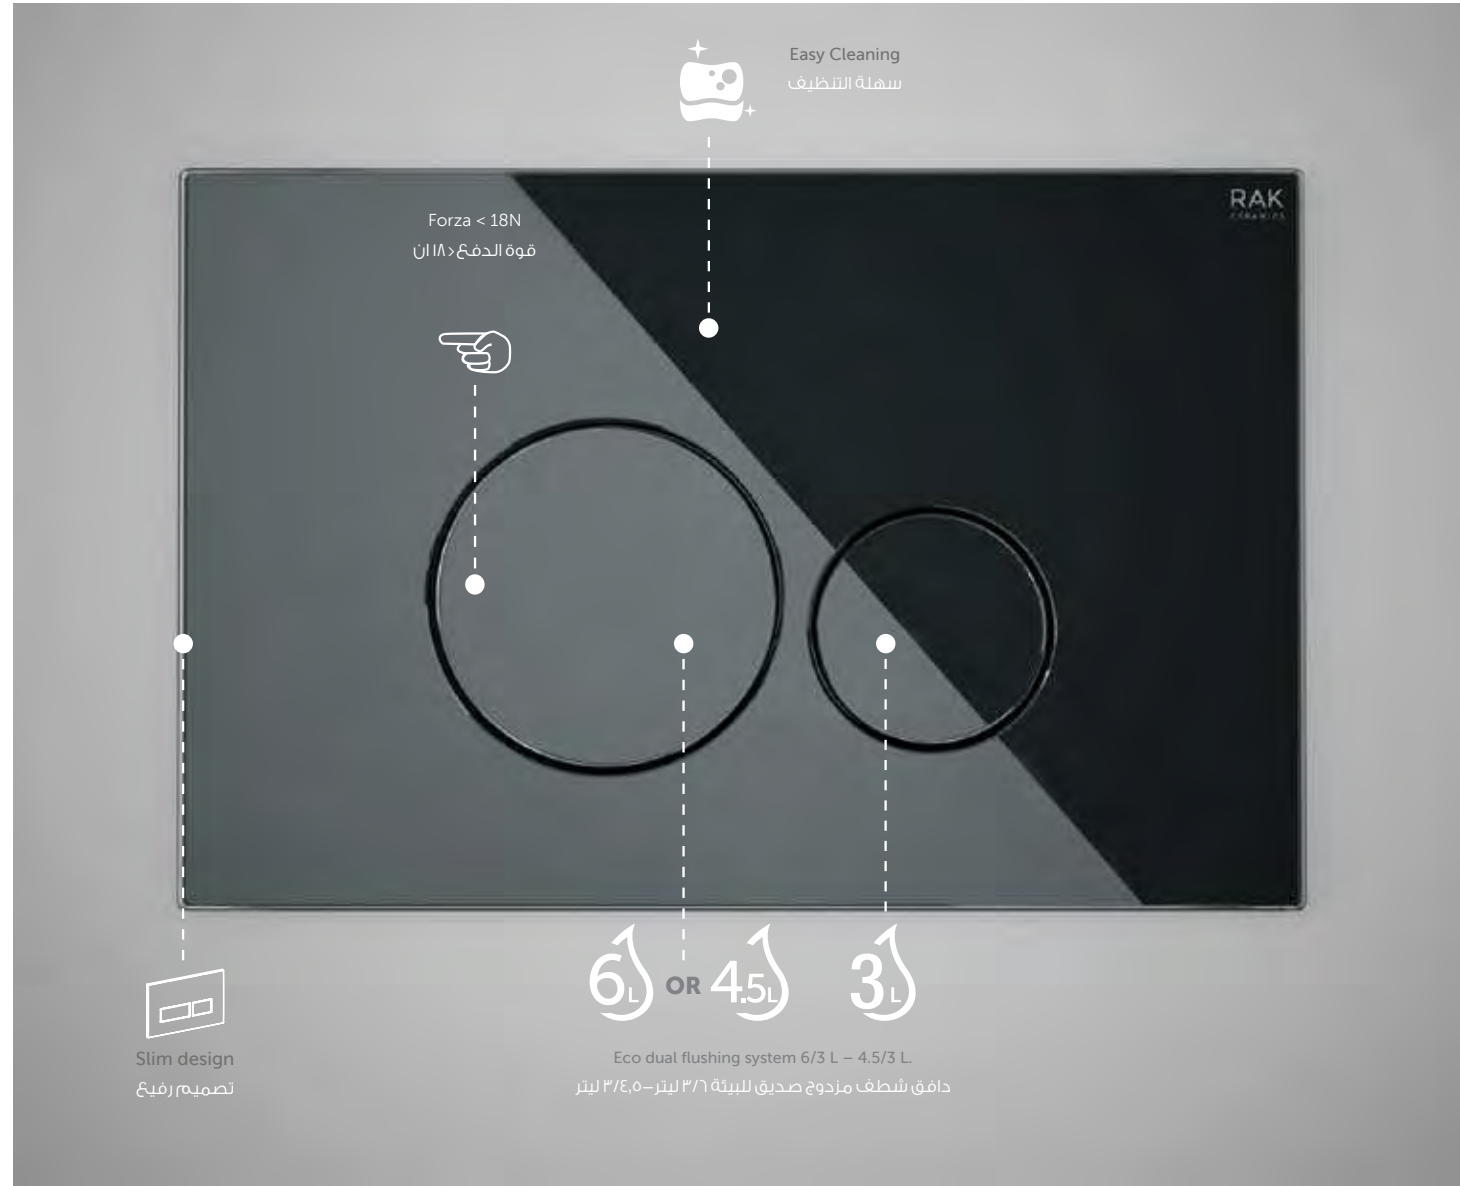

FS04RAKCPM8C
ABS Matt chrome-Chrome - Matt chrome

FS04RAKWHRO8C
ABS White-Chrome-White

FS04RAKWHRE8C
ABS White-Chrome-White

RAK-Ecofix not only offers limitless installation possibilities, but a flat designed range of push plates in 3 elegant finishes and 2 different designs. The push plate is the only visible part of the concealed cistern and is built for the water saving dual system flush in volumes 6-3 liters or 4.5-3 liters. Another possibility to move functionality and style into your bathroom.