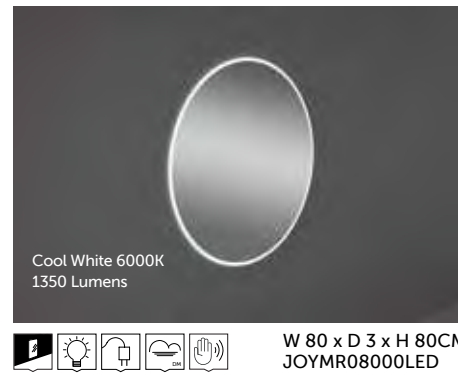

170x79 CM
CLOMR17079

78x46 CM
CLOMR07846

Measurements

القياسات

RAK-JOY UNO

Models

النماذج

Measurements