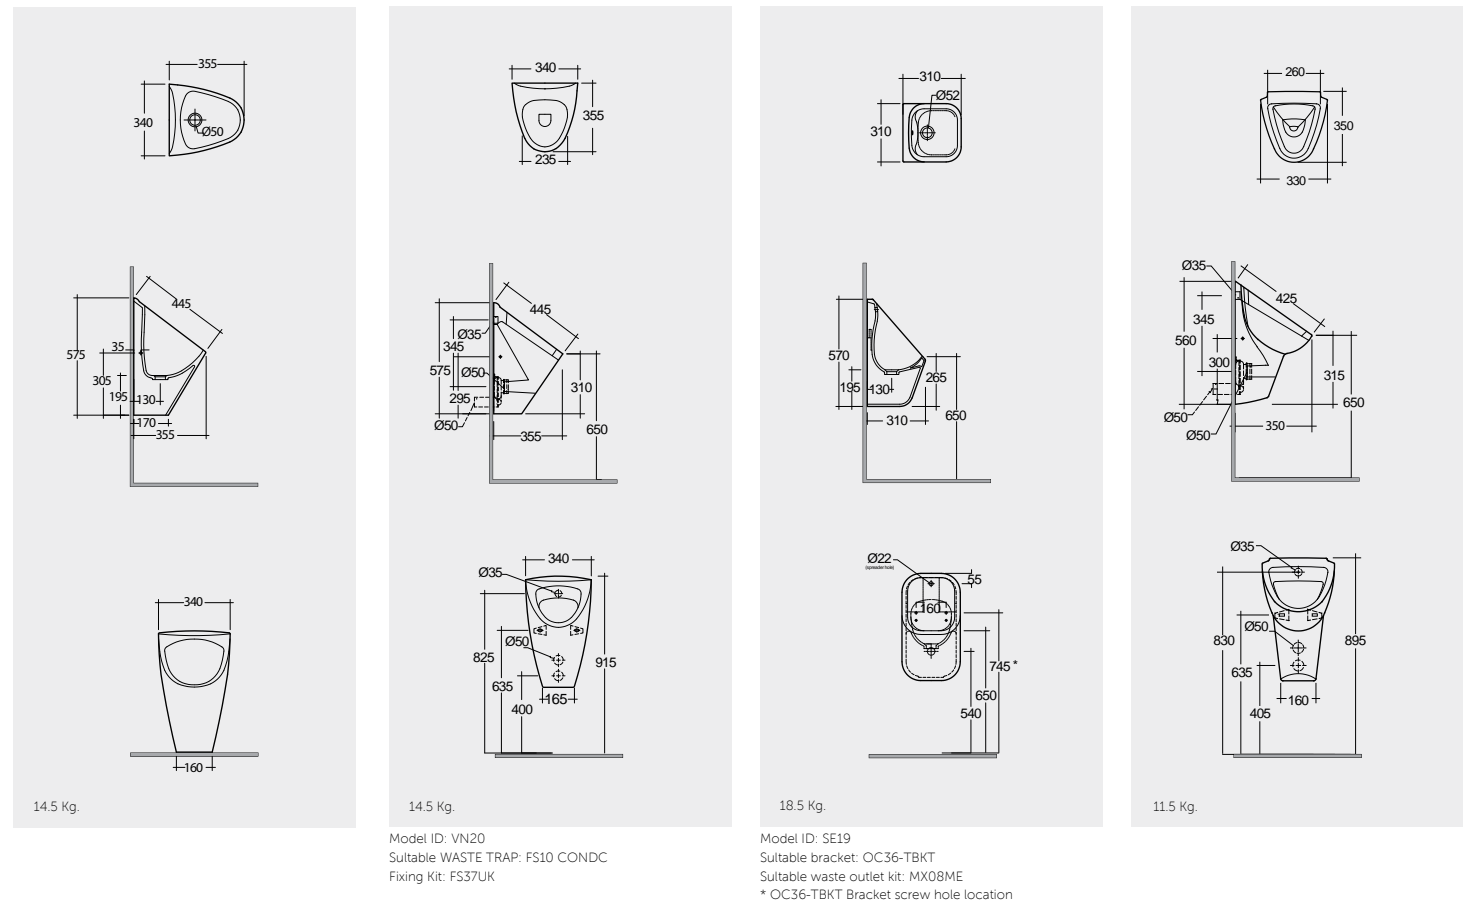

Measurements

القياسات

Colours available

الالوان المتوفرة

Colours shown here are as close to actual sanitaryware as printing process will allow
الالوان المعروضة هنا هي اقرب ما يكون إلى الالوان الطبيعية للأدوات الصحية وذلك لاختلاف الطباعة