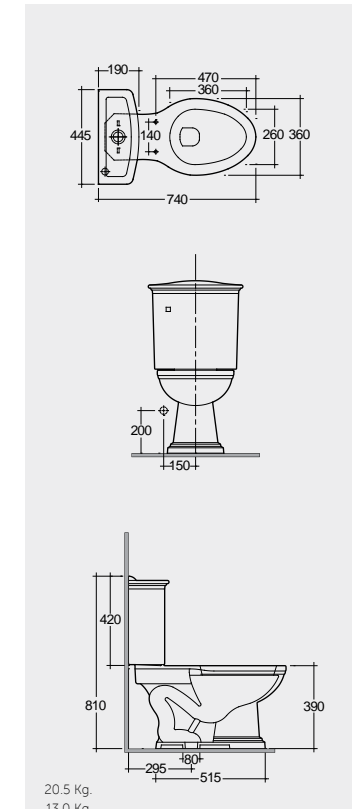

20.5 Kg.
13.0 Kg.
RAK PP Elongated

SIPHONIC &
ONE PIECE WCS