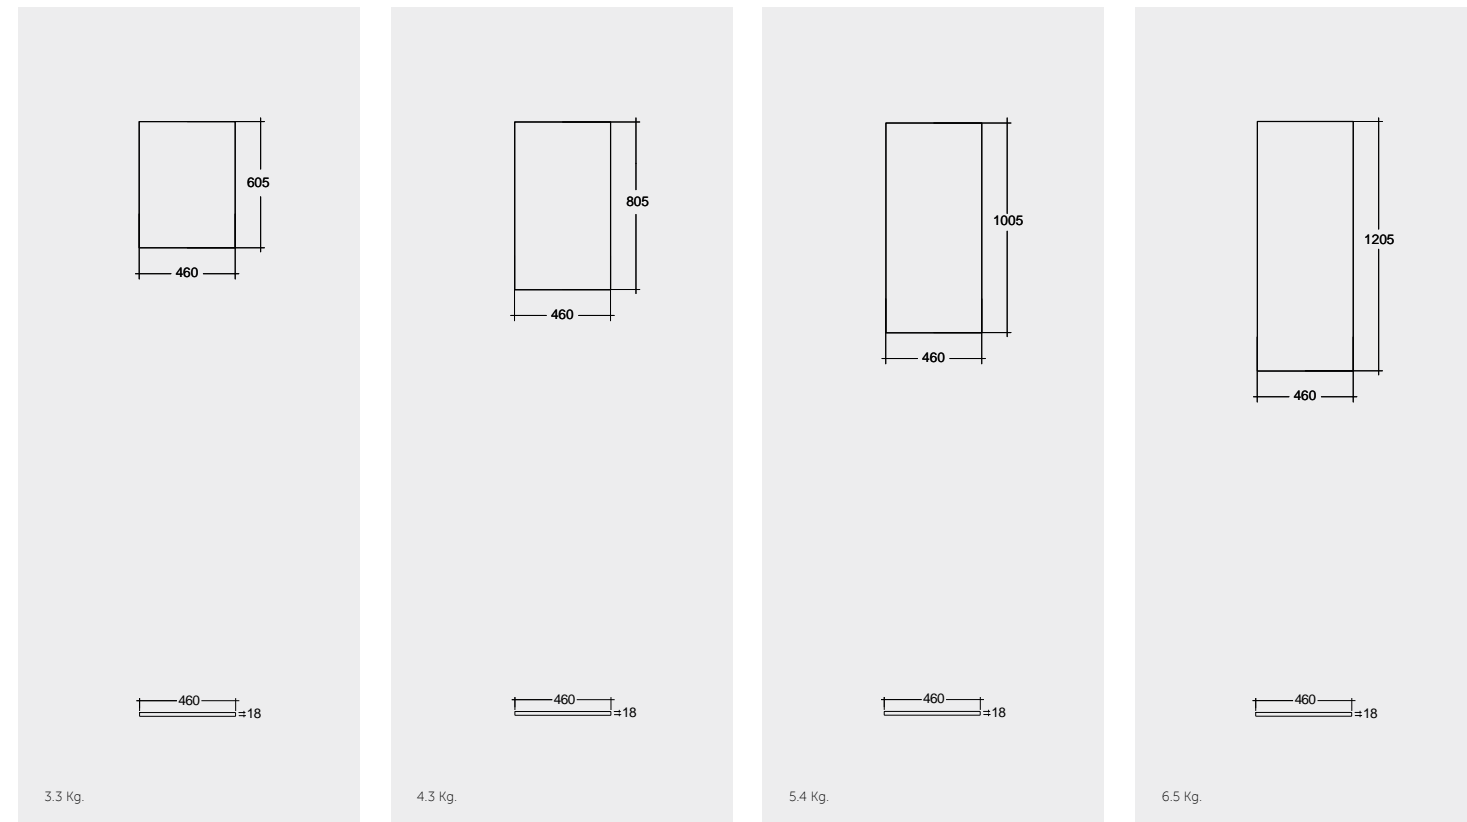

- SCANDINAVIAN OAK (TECHWOOD)
- GREY ELM (TECHWOOD)
- MOKA WALNUT (TECHWOOD)