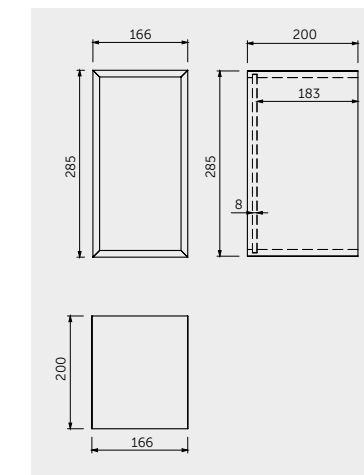

BOTTOM DRAWER INSERT
أدراج داخلية سفلية

H 20 x W 16 x D 29CM
ANTHRACITE
JOYDILB