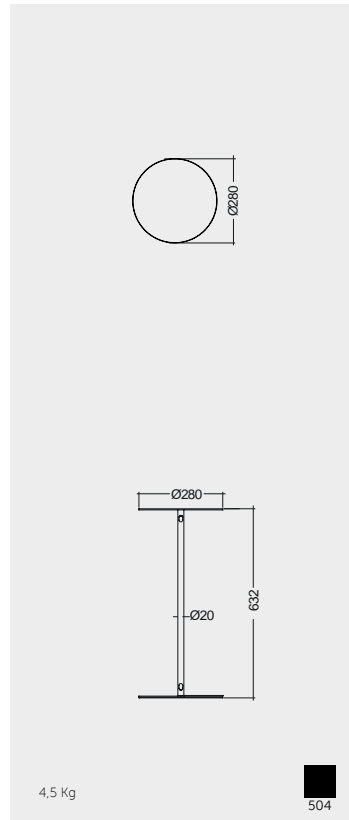

Measurements

القياسات