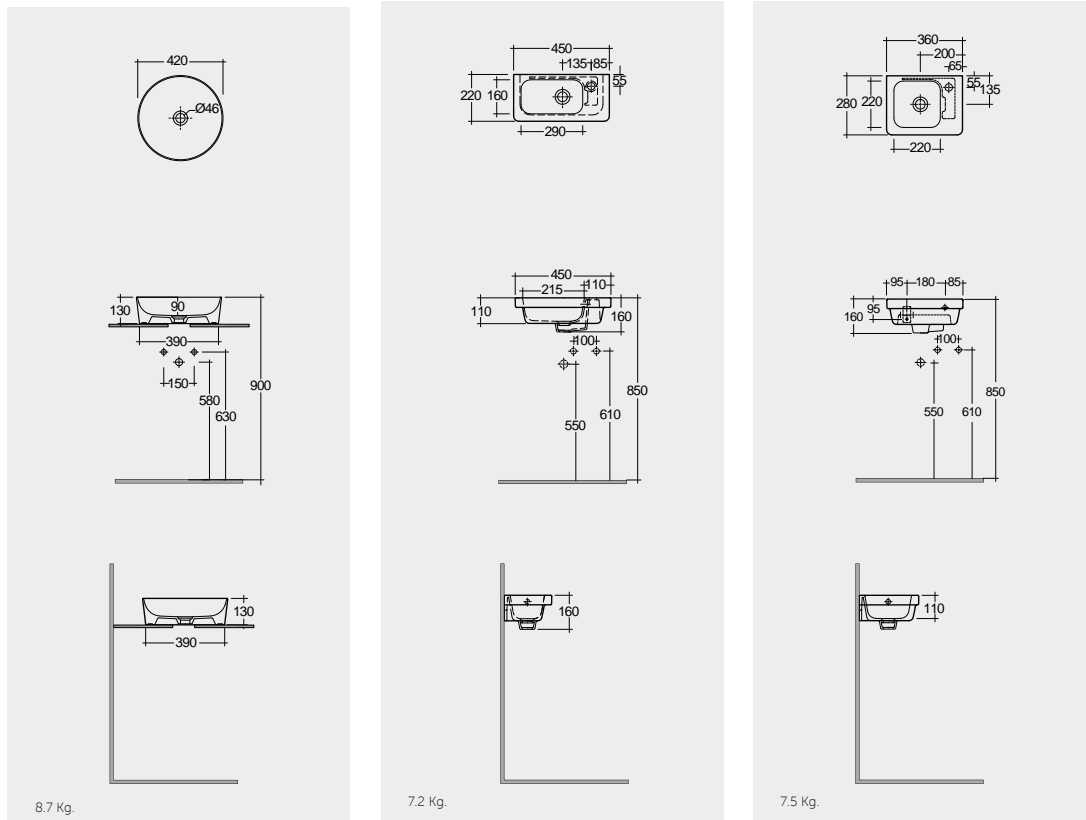

Models

النماذج

42 CM
FEECT4200AWHA
Round

45 CM
RST0701AWHA

36 CM
RST1001AWHA

Measurements

القياسات

Colours available