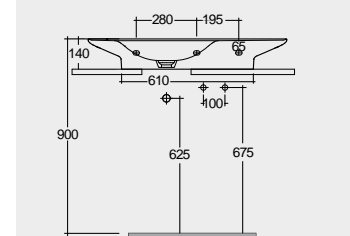

Measurements

القياسات

30.0 Kg

30.0 Kg

30.0 Kg

30.0 Kg