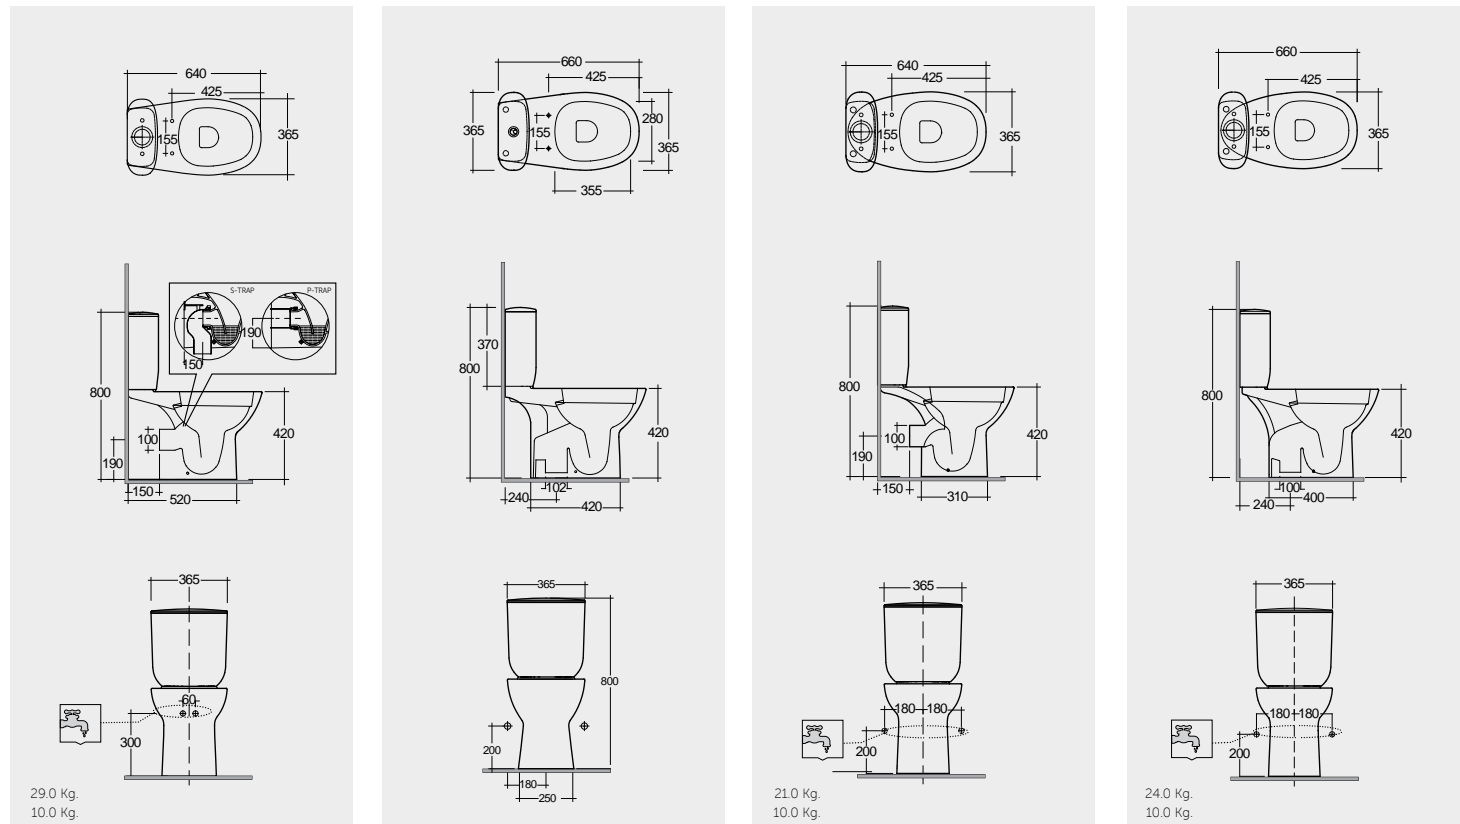

Measurements

القياسات

Urea RAK-Morning MORSC3900WH
Urea RAK-Morning MORSC3901WH

Urea RAK-Morning MORSC3900WH
Urea RAK-Morning MORSC3901WH

Urea RAK-Morning MORSC3900WH
Urea RAK-Morning MORSC3901WH

Urea RAK-Morning MORSC3900WH
Urea RAK-Morning MORSC3901WH

Colours available

Colours shown here are as close to actual sanitaryware as printing process will allow
الالوان المبينة هنا قريبة إلى ألوان الأدوات الصحية الفعلية حسبما تسمح به عملية الطباعة

الالوان المتاحة

Models

النماذج