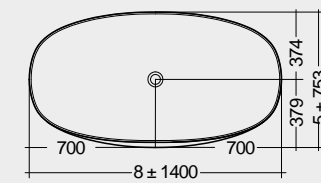

Drain Included

Drain Included

Measurements

القياسات