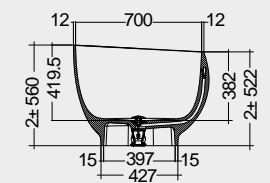

Drain Included

Drain Included

Measurements

القياسات