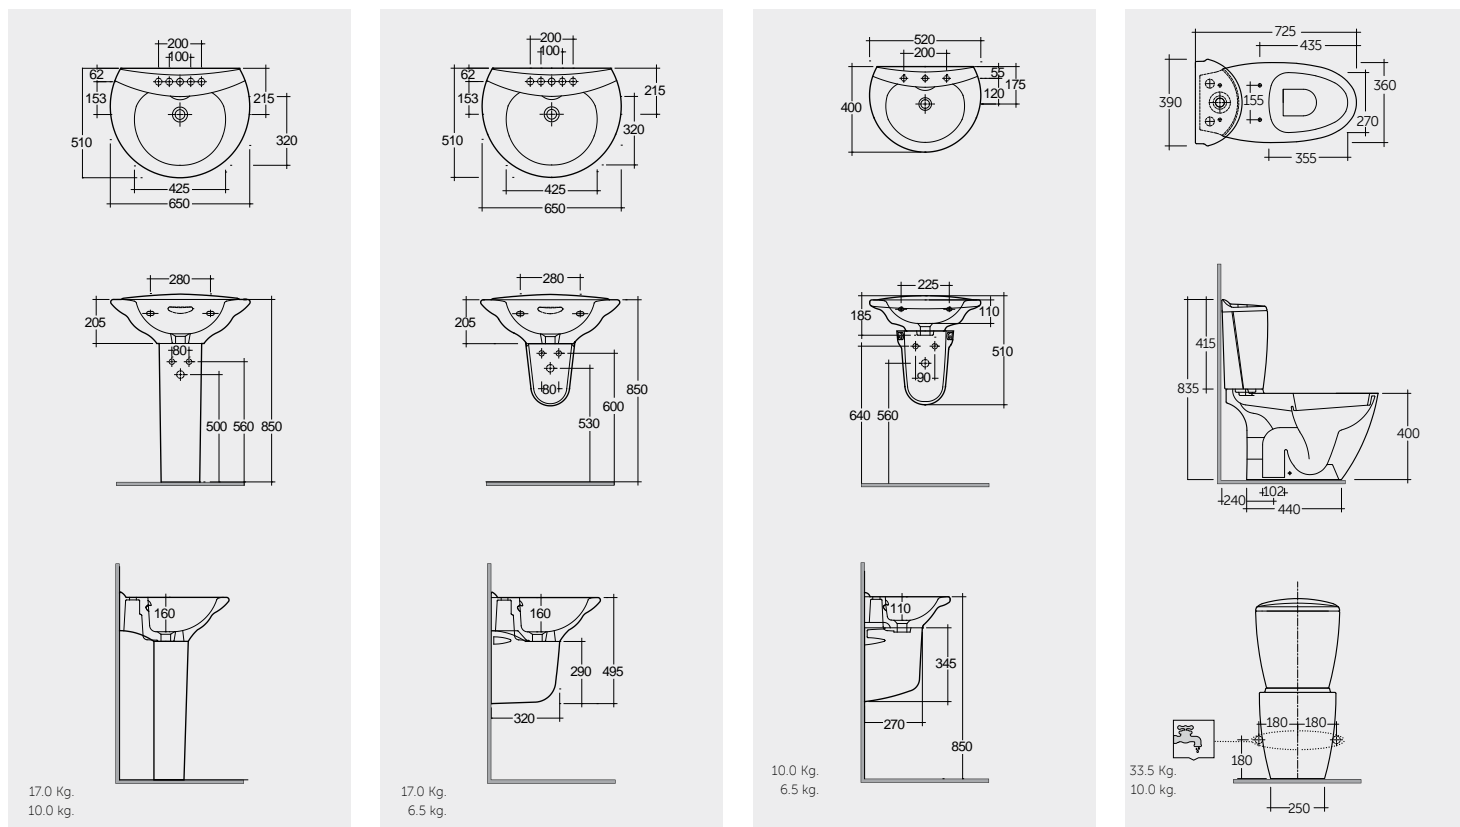

Measurements

القياسات

- ABS RAK-Venice VN05AAWHA
- ABS RAK-Venice VN05SCAWHA
- Urea RAK-Venice YFG107C

Colours available

Colours shown here are as close to actual sanitaryware as printing process will allow
الالوان المبينة هنا قريبة إلى ألوان الأدوات الصحية الفعلية حسبما تسمح به عملية الطباعة

الالوان المتاحة

Models

النماذج