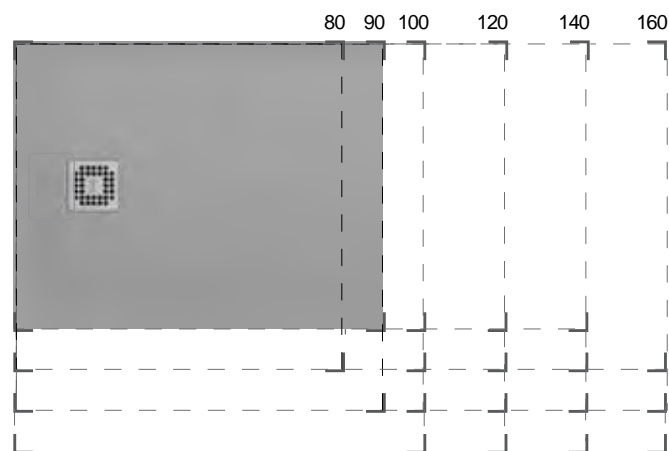

MATT GREY (503)

RAK
CERAMICS

MATT BLACK (504)

PRODUCT RANGE

BATHTUB REPLACEMENT

RECTANGULAR

QUADRANT

50 CM (Rectangular)
FEECT5000504A