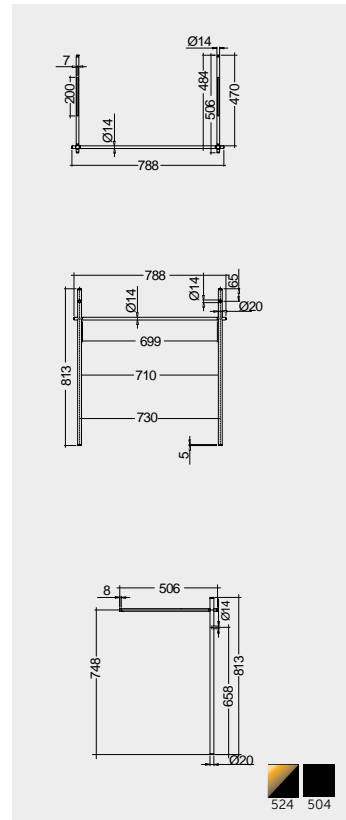

RAK-VALET METAL LEGS & TOWEL HOLDERS

Models

النماذج

Washbasin installation height at 89,5cm

Washbasin installation height at 89,5cm

Horizontal bar included for size 92 & 112 cm

Horizontal bar included for size 92 & 112 cm

Measurements

القياسات

Notes

ملحوظة

All dimensions in mm tolerance $\pm 5\%$ for below 200mm and $\pm 3\%$ for above 200mm

جميع القياسات تكون بالمليمتر $\pm 5\%$ للقياسات التي تقل عن 200 مليمتر و $\pm 3\%$ للقياسات التي تتجاوز 200 مليمتر