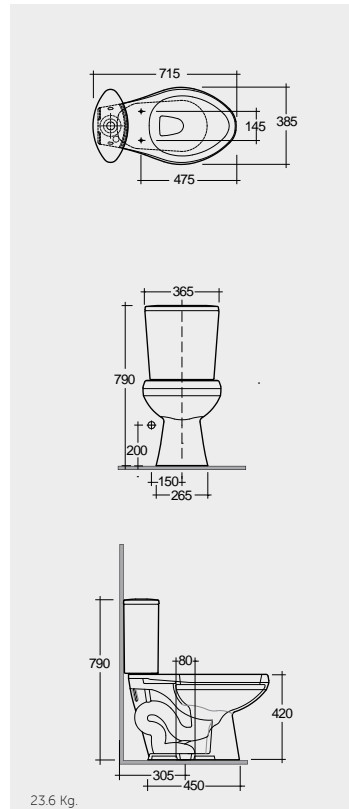

RAK PP Elongated