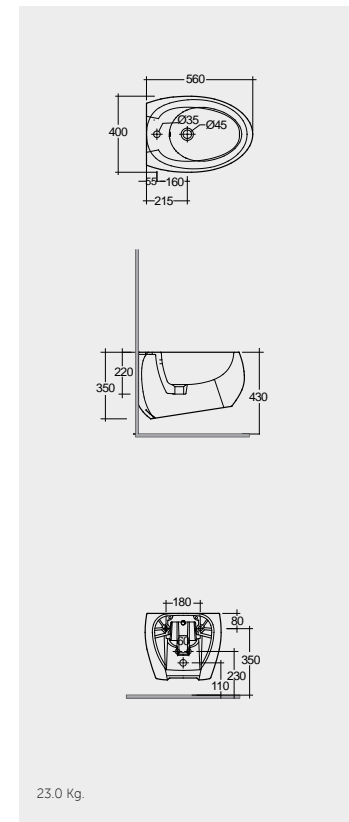

Measurements

القياسات

Notes

ملحوظة

All dimensions in mm tolerance $\pm 5\%$ for below 200mm and $\pm 3\%$ for above 200mm

جميع القياسات تكون بالمليمتر $\pm 5\%$ للقياسات التي تقل عن 200 مليمتر و $\pm 3\%$ للقياسات التي تتجاوز 200 مليمتر