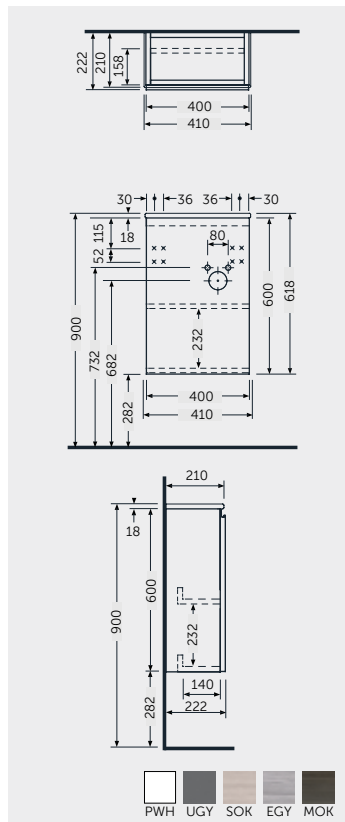

Inspectionable

Measurements

القياسات