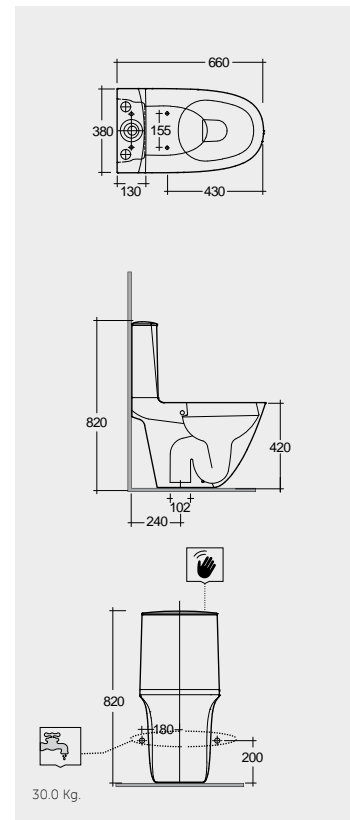

Hidden Fixations

Back Open

Back Open

Comfort Height 42 CM

Comfort Height 42 CM

Comfort Height 42 CM

Measurements

القياسات