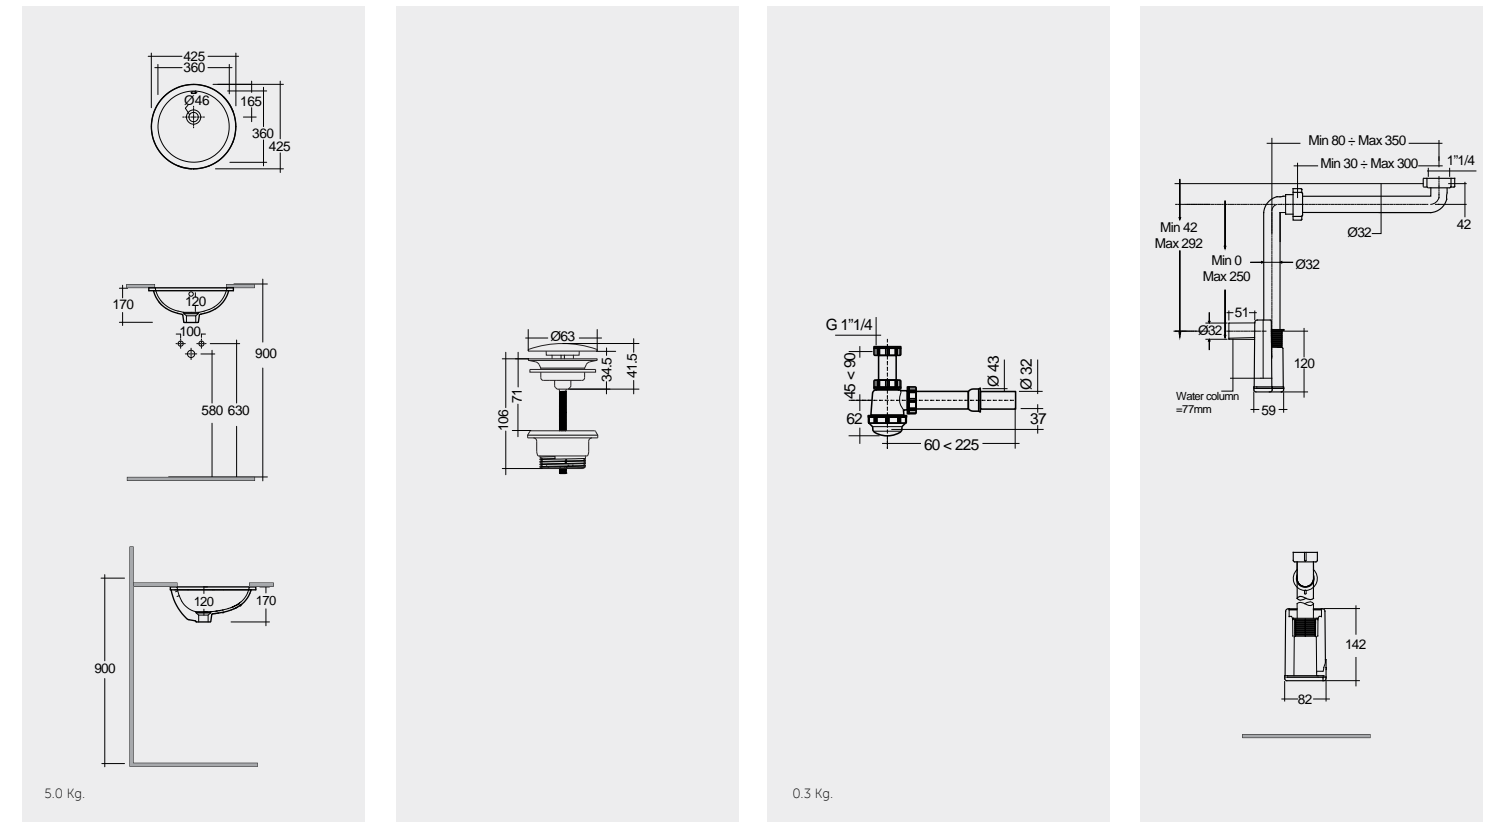

Inspectionable
Space Saving

With Overflow

Measurements

القياسات

Models

النماذج

50X42 CM
VART25001AWHA

50X42 CM
VARDI25001AWHA