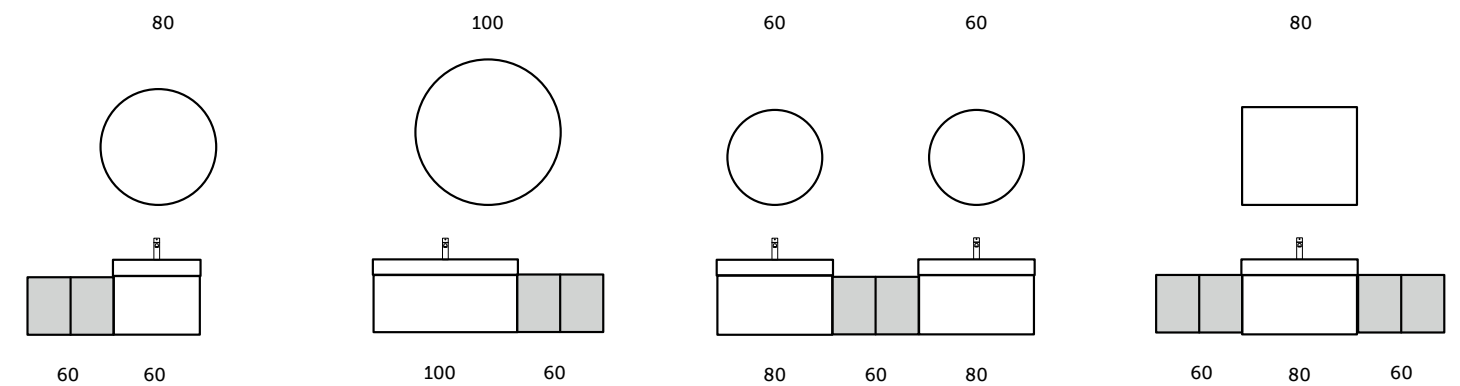

WITH RAK-DES WASHBASINS

LEFT

RIGHT

MIDDLE

BOTH ENDS