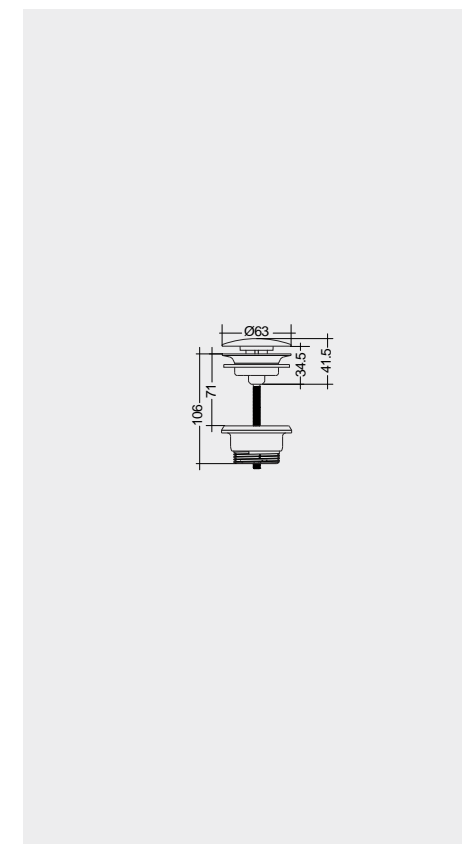

Measurements

القياسات