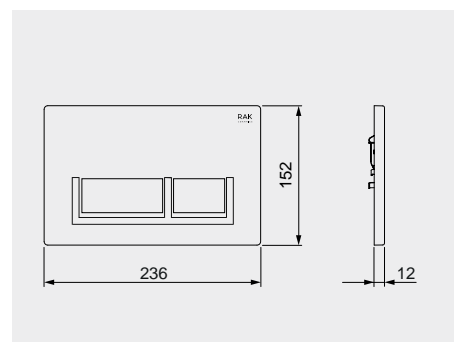

- White FS04RAKWHRE8C
- Chrome FSRAPPL002
- Matt Chrome FS04RAKCPM8C