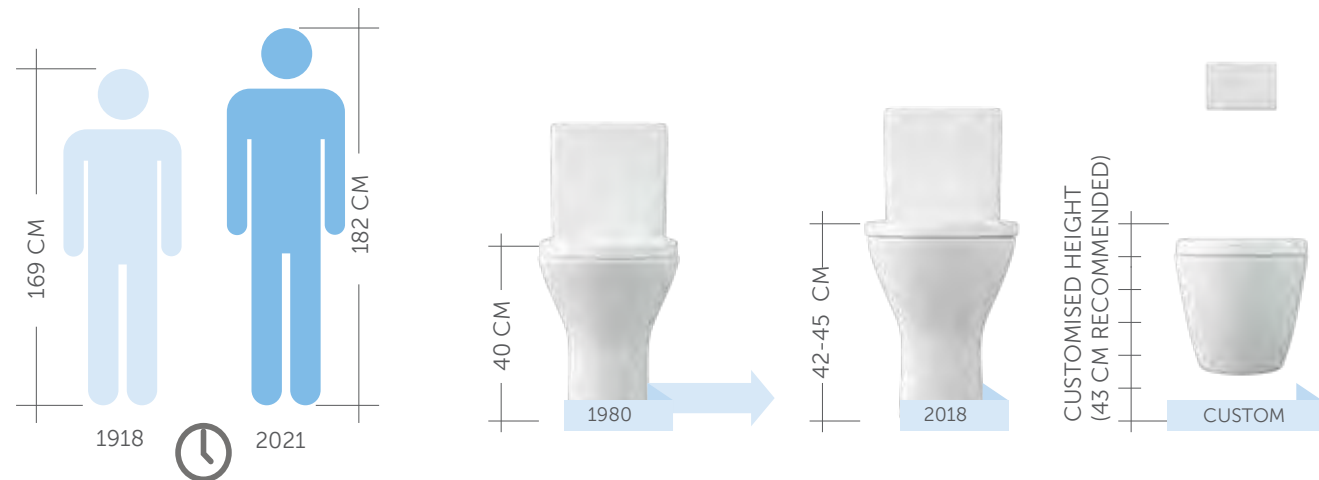

SILENT FLUSH

Rimless technology allows a faster and more silent flush.

EFFICIENT DESIGN

Design and efficiency can be successfully combined. Water flows vertically and horizontally, before flushing the entire inner surface of the bowl, without splashing.

Water Saving

Easy Cleaning

Silent

Hygienic

No ledges or rim

Rimless

Updated ergonomics

Over the last 100 years, the average height of people in industrialized nations has increased approximately by 10 cm. To be innovative in design also means meeting the changes in population and their new needs in terms of ergonomics and comfort. RAK Ceramics design evolves together with human evolution.