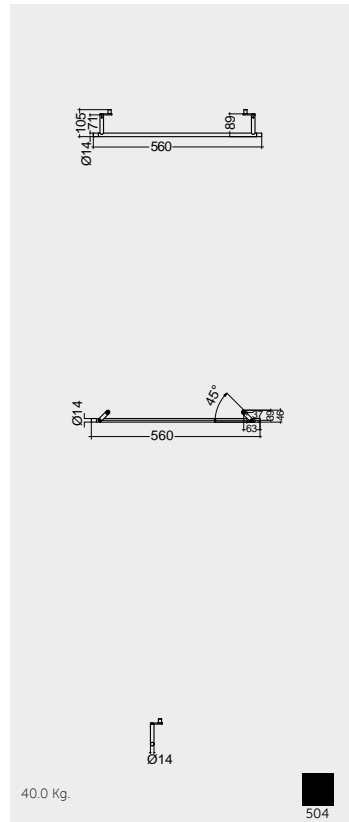

RAK-DES TOWEL HOLDERS

Models

النماذج

2 units required

Measurements

القياسات

Colours available

الألوان المتاحة

Colours shown here are as close to actual sanitaryware as printing process will allow
الألوان المبينة هنا قريبة إلى ألوان الأدوات الصحية الفعلية حسبما تسمح به عملية الطباعة

Alpine White
أبيض