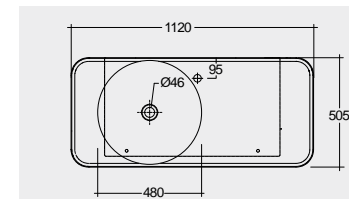

Measurements

القياسات

36.0 Kg

36.0 Kg

36.0 Kg

36.0 Kg

Notes

ملحوظة

All dimensions in mm tolerance $\pm 5\%$ for below 200mm and $\pm 3\%$ for above 200mm

جميع القياسات تكون بالمليمتر $\pm 5\%$ للقياسات التي تقل عن 200 مليمتر و $\pm 3\%$ للقياسات التي تتجاوز 200 مليمتر