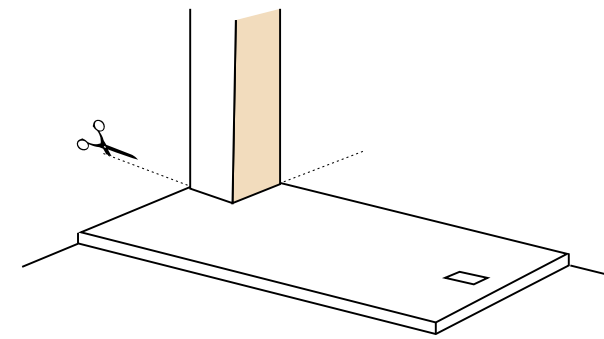

Product range

BATHTUB REPLACEMENT

RECTANGULAR

QUADRANT

Customization

Some examples of customization

WHITE (500)

GREIGE (505)