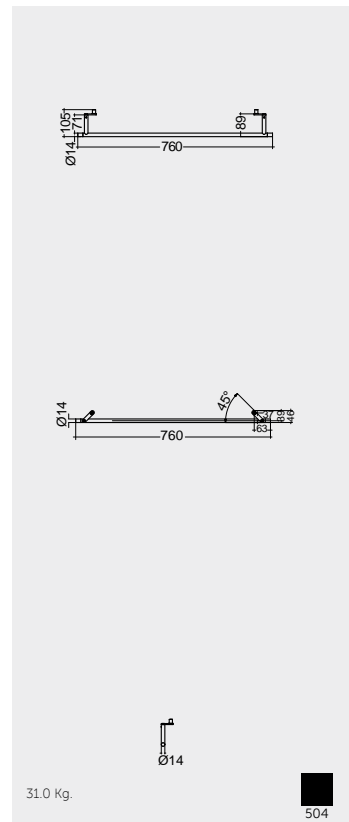

RAK-DES TOWEL HOLDERS

Models

النماذج

2 units required

Measurements

القياسات

Colours available

الألوان المتاحة

Colours shown here are as close to actual sanitaryware as printing process will allow
الألوان المبينة هنا قريبة إلى ألوان الأدوات الصحية الفعلية حسبما تسمح به عملية الطباعة

Alpine White
أبيض