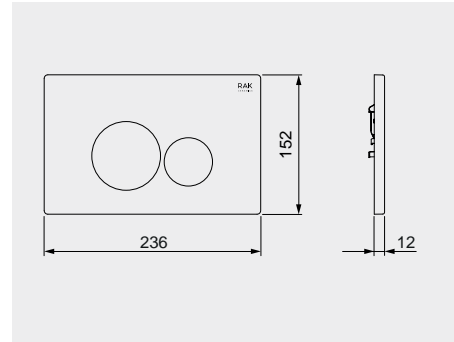

- White FSRAPPL003
- Chrome FSRAPPL004
- Matt Chrome FSRAPPL005