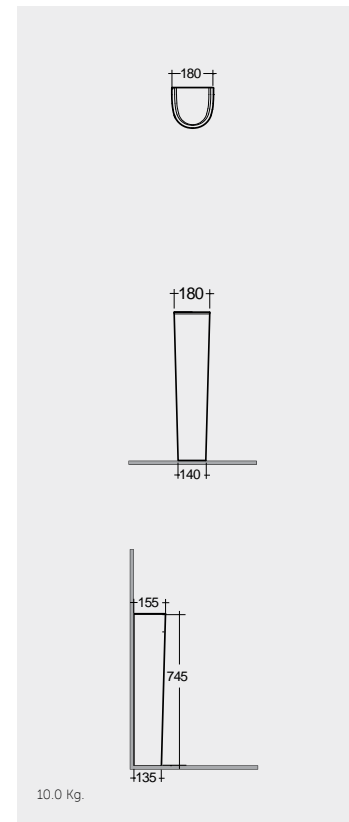

Measurements

القياسات

Notes

ملحوظة

All dimensions in mm tolerance $\pm 5\%$ for below 200mm and $\pm 3\%$ for above 200mm

جميع القياسات تكون بالمليمتر $\pm 5\%$ للقياسات التي تقل عن 200 مليمتر و $\pm 3\%$ للقياسات التي تتجاوز 200 مليمتر