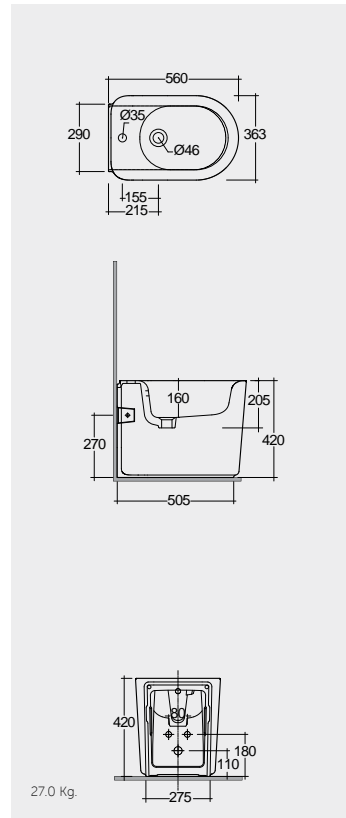

Hidden Fixations
Comfort Height 42 CM

56 CM
VALBD2101AWHA

Hidden Fixations

56 CM
VALBD2101500A

Hidden Fixations

Measurements

القياسات

Notes