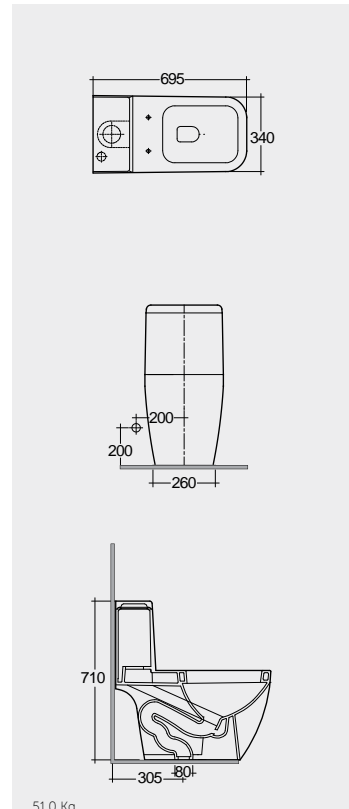

ABS Metro Deluxe

Urea RAK Metro
YFG100A