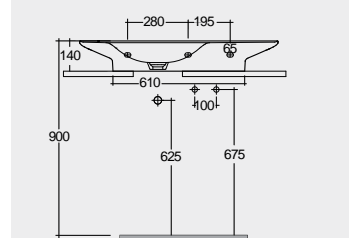

Measurements

القياسات

30.0 Kg

30.0 Kg

30.0 Kg

30.0 Kg