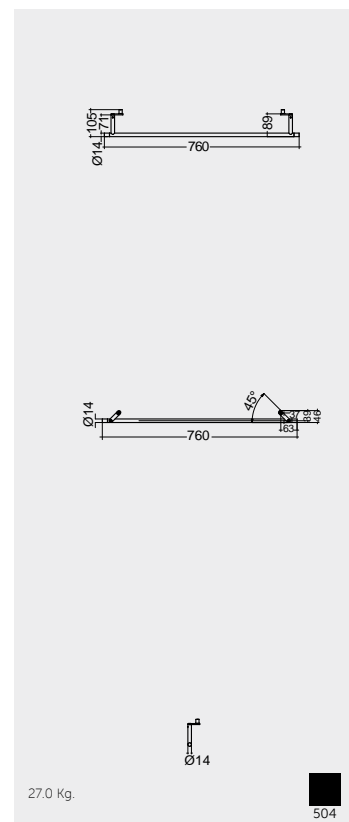

RAK-DES TOWEL HOLDERS

Models

النماذج

2 units required

Measurements

القياسات

Colours available

الألوان المتاحة

Colours shown here are as close to actual sanitaryware as printing process will allow
الألوان المبينة هنا قريبة إلى ألوان الأدوات الصحية الفعلية حسبما تسمح به عملية الطباعة

Alpine White
أبيض