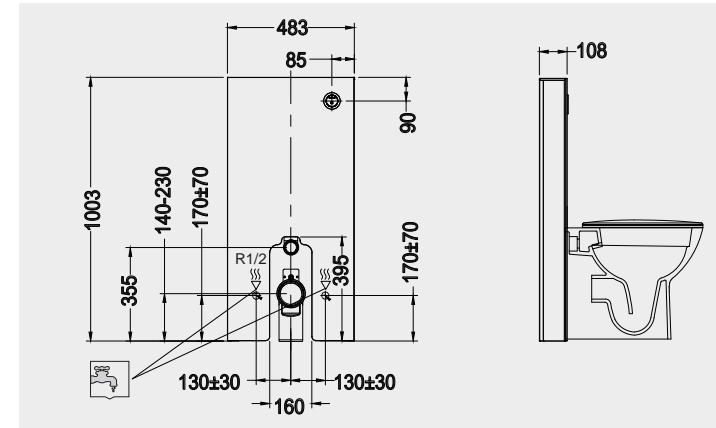

Suitable (BTW) Models for Floor Standing Cabinet Cistern :

- RAK-Caroline - P trap
- RAK-Compact - P trap
- RAK-Florence - P trap
- RAK-Karla - P trap
- RAK-Metropolitan Deluxe - P trap
- RAK-Moon - P trap
- RAK-Morning - P trap
- RAK-Opulence - P trap
- RAK-One - P trap
- RAK-Orient - P trap
- RAK-Orient - P trap
- RAK-Resort - P trap
- RAK-Series 600 - P trap
- RAK-Summit - P trap
- RAK-Venice - P trap
- RAK-Venice - P trap

أشكال ملائمة من حمامات مستندة إلى الجدار للخزانات الأرضية:

- راك-أورينت بمحبس غلق مزدوج (بي)
- راك-أورينت بمحبس غلق مزدوج (بي)
- راك-ريزورت بمحبس غلق مزدوج (بي)
- راك-سيريز ٦٠٠ بمحبس غلق مزدوج (بي)
- راك-ساميت بمحبس غلق مزدوج (بي)
- راك-فينيس بمحبس غلق مزدوج (بي)
- راك-فينيس بمحبس غلق مزدوج (بي)
- راك-كارولين بمحبس غلق مزدوج (بي)
- راك-كومباكت بمحبس غلق مزدوج (بي)
- راك-فلورنس بمحبس غلق مزدوج (بي)
- راك-كارلا بمحبس غلق مزدوج (بي)
- راك-ميتروبوليتن فاخر بمحبس غلق مزدوج (بي)
- راك-مون بمحبس غلق مزدوج (بي)
- راك-مورنينغ بمحبس غلق مزدوج (بي)
- راك-أوبيلنس بمحبس غلق مزدوج (بي)
- راك-وان بمحبس غلق مزدوج (بي)