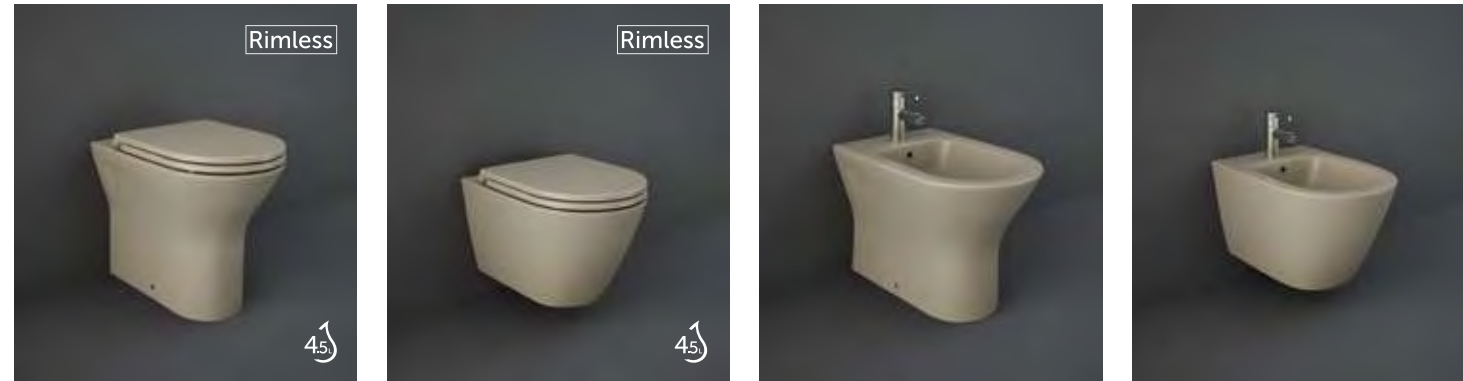

WCS & BIDETS RAK-FEELING / RESORT

Models

النماذج

55 CM
RST19514A

52 CM
RST23514A

55 CM
RST14514A

52 CM
RST07514A

Hidden Fixations

Hidden Fixations

Measurements

القياسات