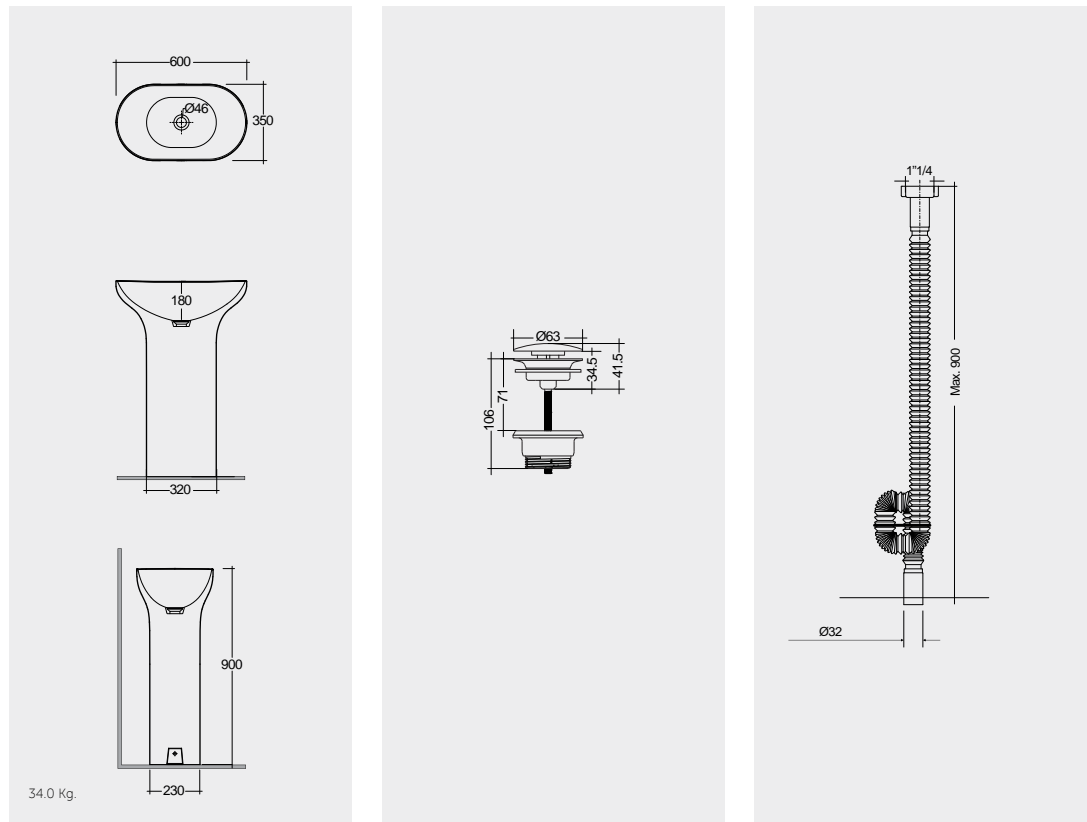

Colours available

الألوان المتاحة

Colours shown here are as close to actual sanitaryware as printing process will allow
الألوان المبينة هنا قريبة إلى ألوان الأدوات الصحية الفعلية حسبما تسمح به عملية الطباعة