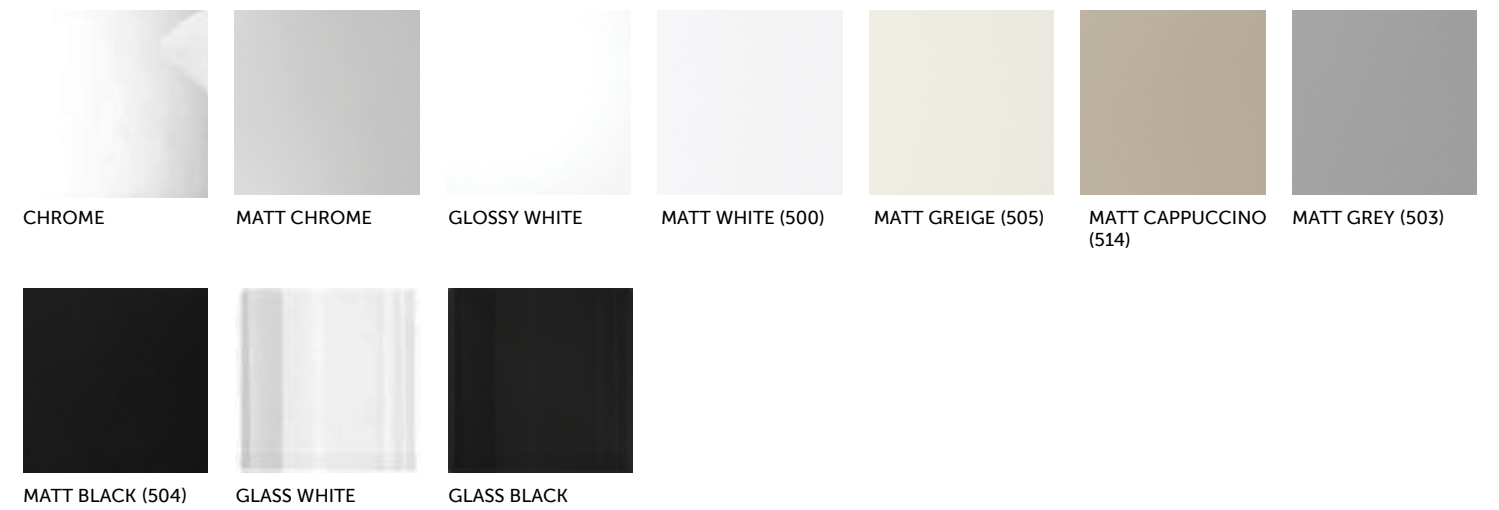

RAK-ECOFIX & RAK-NEOFIX PUSH PLATES PAGE 624-625