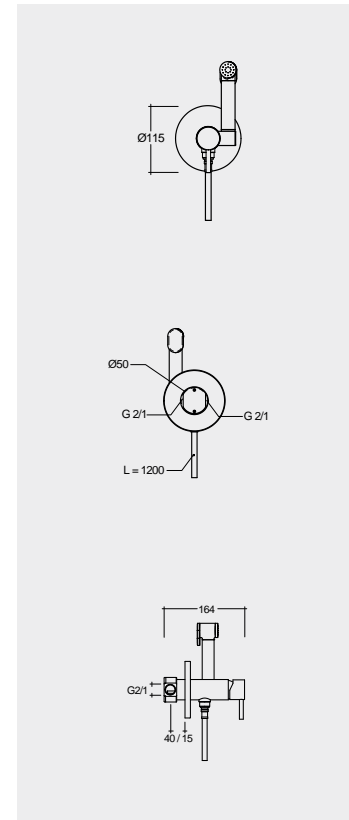

Measurements

القياسات

Urea RAK-Series 600
YFG187