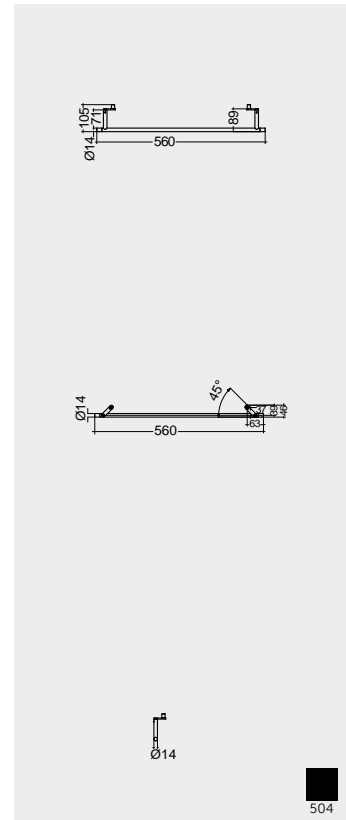

RAK-VALET METAL LEGS & TOWEL HOLDERS

Models

النماذج

Washbasin installation height at 89,5cm

Washbasin installation height at 89,5cm

Horizontal bar included for size 92 & 112 cm

Horizontal bar included for size 92 & 112 cm

Measurements

القياسات

Notes

ملحوظة

All dimensions in mm tolerance $\pm 5\%$ for below 200mm and $\pm 3\%$ for above 200mm

جميع القياسات تكون بالمليمتر $\pm 5\%$ للقياسات التي تقل عن 200 مليمتر و $\pm 3\%$ للقياسات التي تتجاوز 200 مليمتر