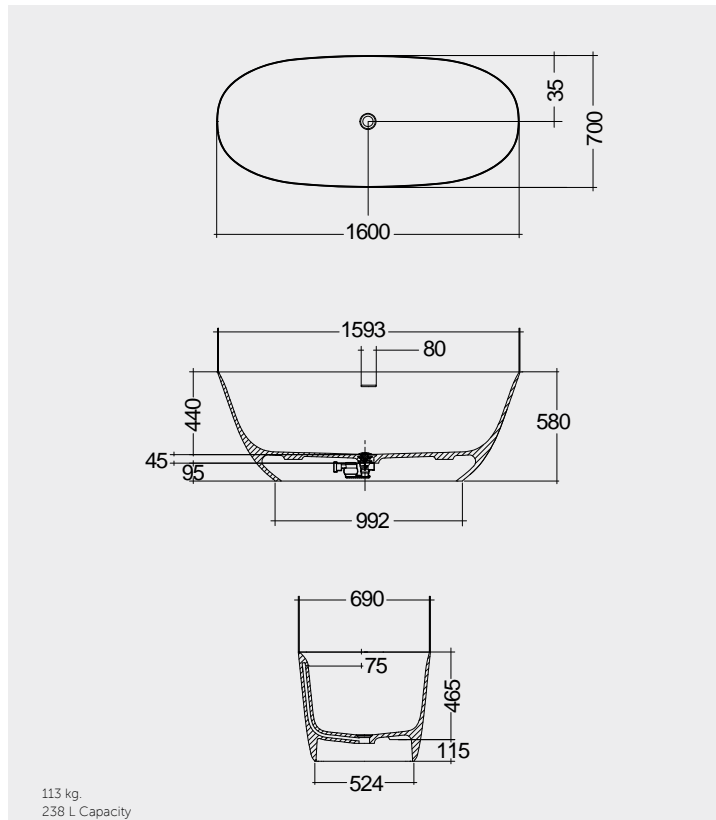

Measurements

القياسات