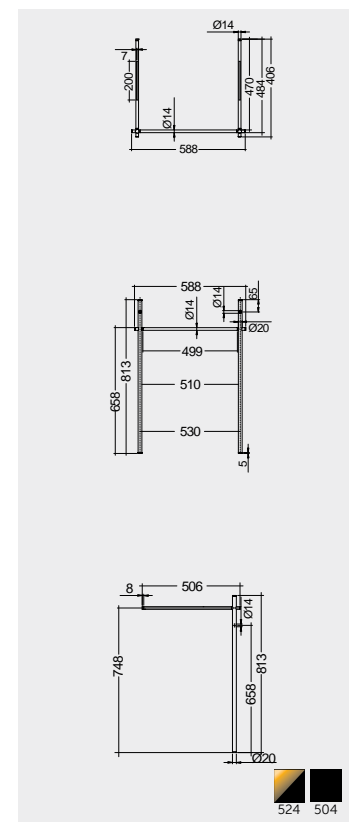

RAK-DES METAL LEGS

Models

النماذج

Horizontal bar included for size
121 & 101 cm

Horizontal bar included for size
121 & 101 cm

Horizontal bar included for size
81 & 61 cm

Horizontal bar included for size
81 & 61 cm

Measurements

القياسات

Colours available

الألوان المتاحة

Colours shown here are as close to actual sanitaryware as printing process will allow
الألوان المبنية هنا قريبة إلى ألوان الأدوات الصحية الفعلية حسبما تسمح به عملية الطباعة

Alpine White
أبيض