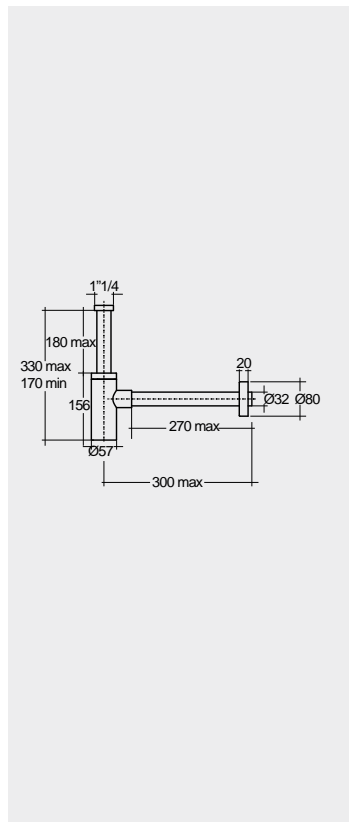

Measurements

القياسات