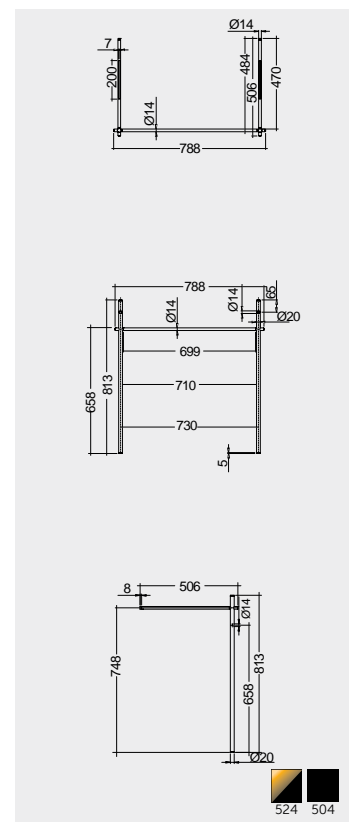

RAK-DES METAL LEGS

Models

النماذج

Horizontal bar included for size
121 & 101 cm

Horizontal bar included for size
121 & 101 cm

Horizontal bar included for size
81 & 61 cm

Horizontal bar included for size
81 & 61 cm

Measurements

القياسات

Colours available

الألوان المتاحة

Colours shown here are as close to actual sanitaryware as printing process will allow
الألوان المبنية هنا قريبة إلى ألوان الأدوات الصحية الفعلية حسبما تسمح به عملية الطباعة

Alpine White
أبيض