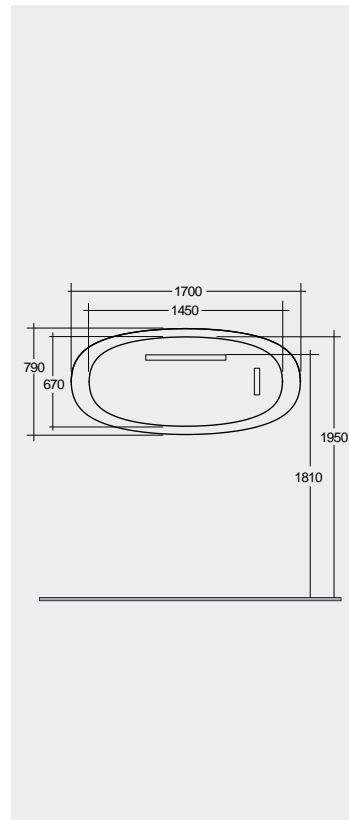

170x79 CM
CLOMR17079

78x46 CM
CLOMR07846

Measurements

القياسات

RAK-JOY UNO

Models

النماذج

Measurements