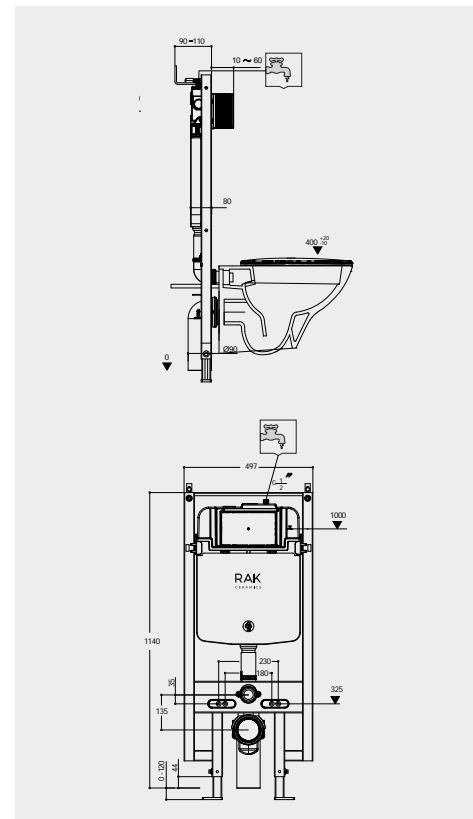

RAK-NEOFIX / 8 CM THICKNESS