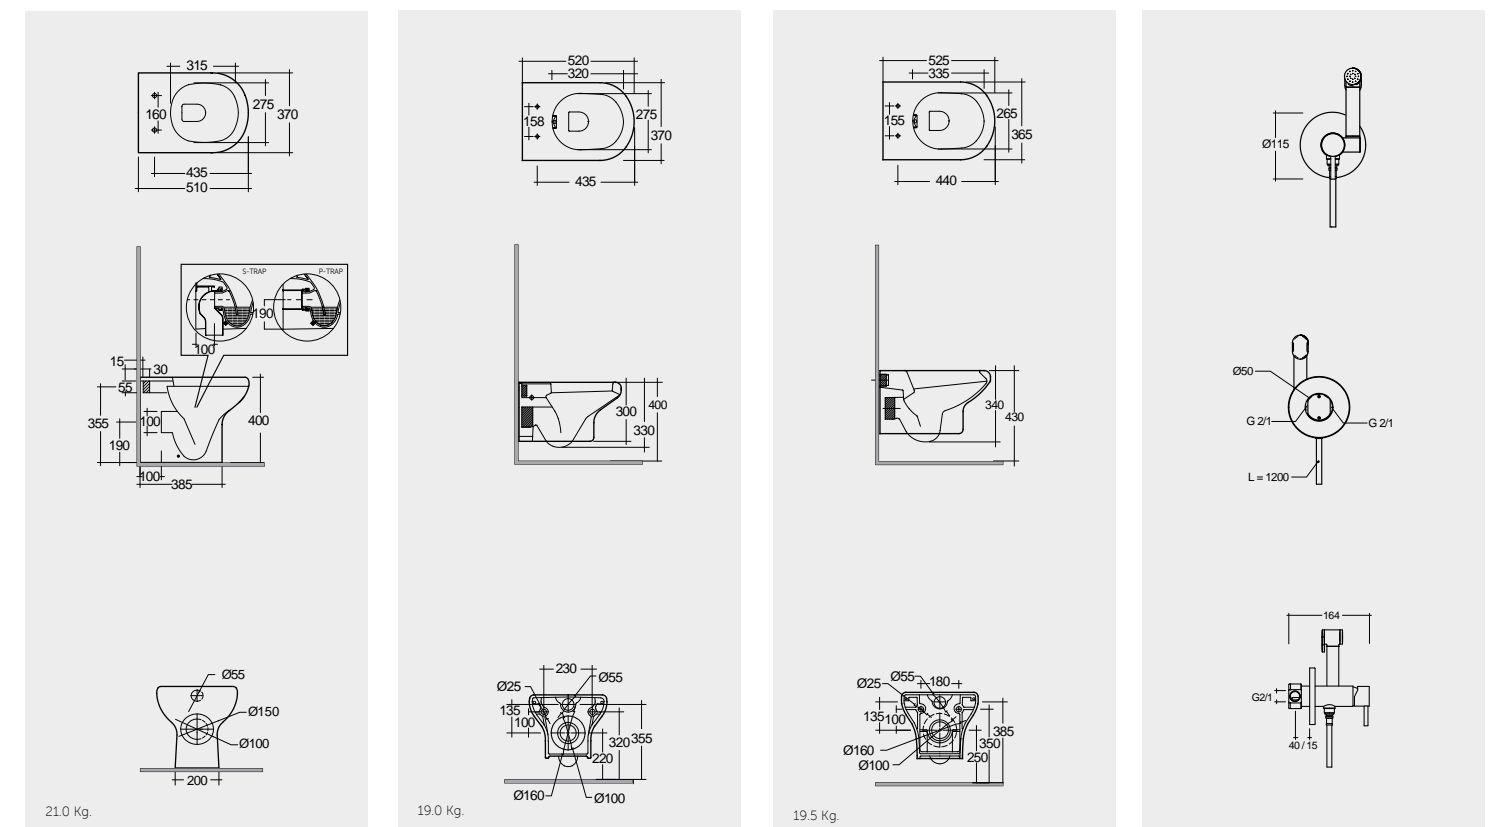

52 CM
CO27AWHA

SET WITH MIXER (SHATAFF)
BRASS CHROME : SPRDOMX0001

52 CM
CO34AWHA
With integrated bidet spray nozzle

Hidden Fixations

Measurements

القياسات

ABS RAK-Jumeirah
JM05DAWHA

ABS RAK-Jumeirah
JM05DAWHA