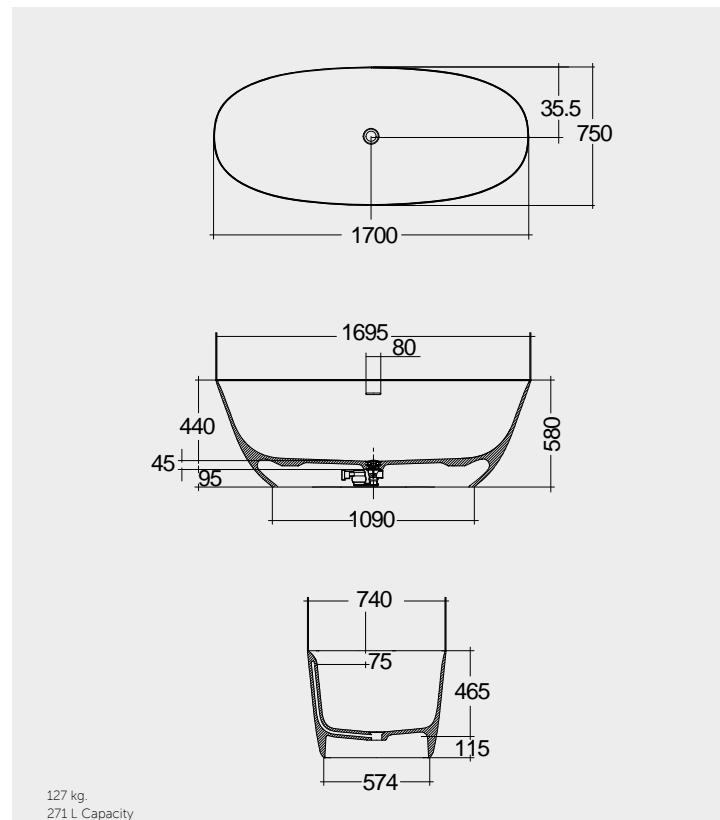

RAK-COVE

Models

النماذج

Drain Included

Drain Included

Measurements

القياسات

Notes

ملحوظة

All dimensions in mm tolerance $\pm 5\%$ for below 200mm and $\pm 3\%$ for above 200mm

جميع القياسات تكون بالمليمتر $\pm 5\%$ للقياسات التي تقل عن 200 مليمتر و $\pm 3\%$ للقياسات التي تتجاوز 200 مليمتر