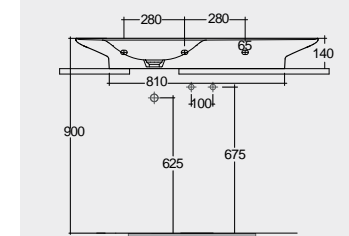

Measurements

القياسات

36.0 Kg

36.0 Kg

36.0 Kg

36.0 Kg

Notes

ملحوظة

All dimensions in mm tolerance $\pm 5\%$ for below 200mm and $\pm 3\%$ for above 200mm

جميع القياسات تكون بالمليمتر $\pm 5\%$ للقياسات التي تقل عن 200 مليمتر و $\pm 3\%$ للقياسات التي تتجاوز 200 مليمتر