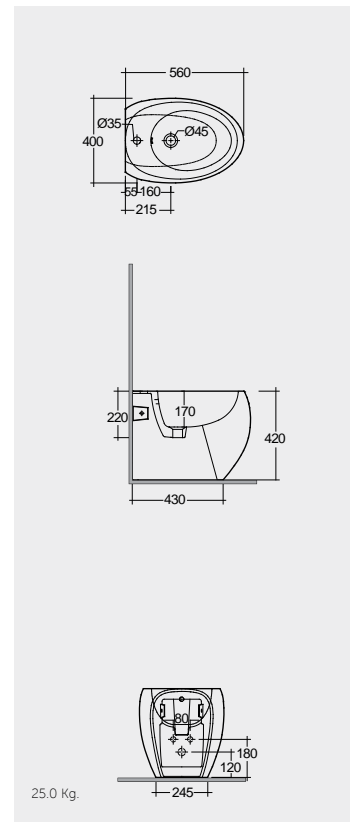

Hidden Fixations
Comfort Height 42 CM

Matt Finish
Hidden Fixations
Comfort Height 42 CM

Matt Finish
Hidden Fixations
Comfort Height 42 CM

Inspectionable

Measurements

القياسات

Models

النماذج