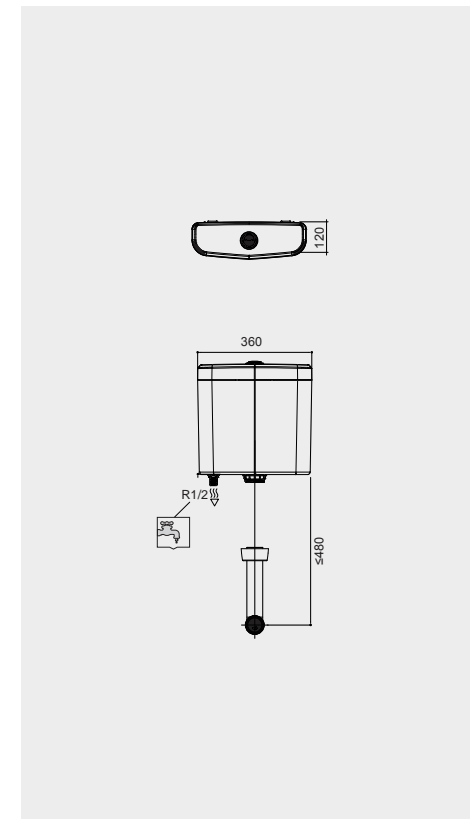

RAK-NEOFIX / FURNITURE CISTERNS & UNIVERSAL FRAME

صُممت الصهاريج البلاستيكية الجديدة ذات المدخل السفلي راك-نيوفيكس للتركيب السريع والبسيط. إنها سهلة المعالجة والإصلاح، وهي حل مثالي للتجديدات.

راك-نيو فيكس / مفروشات صهاريج وإطار مشترك

النماذج

Models

Measurements

القياسات