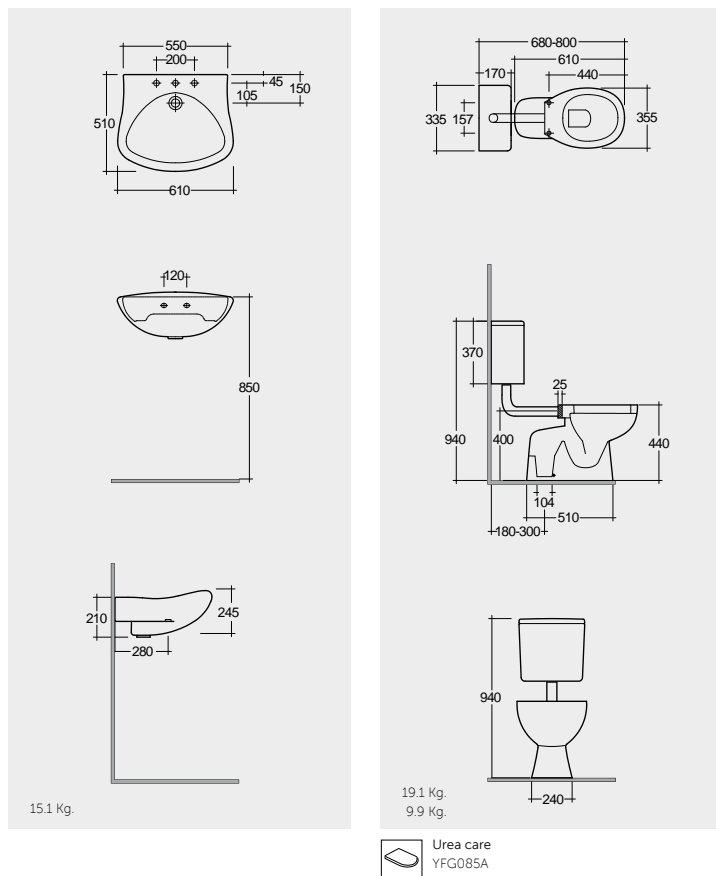

Colours available

الألوان المتاحة

Colours shown here are as close to actual sanitaryware as printing process will allow
الألوان المبينة هنا قريبة إلى ألوان الأدوات الصحية الفعلية حسبما تسمح به عملية الطباعة