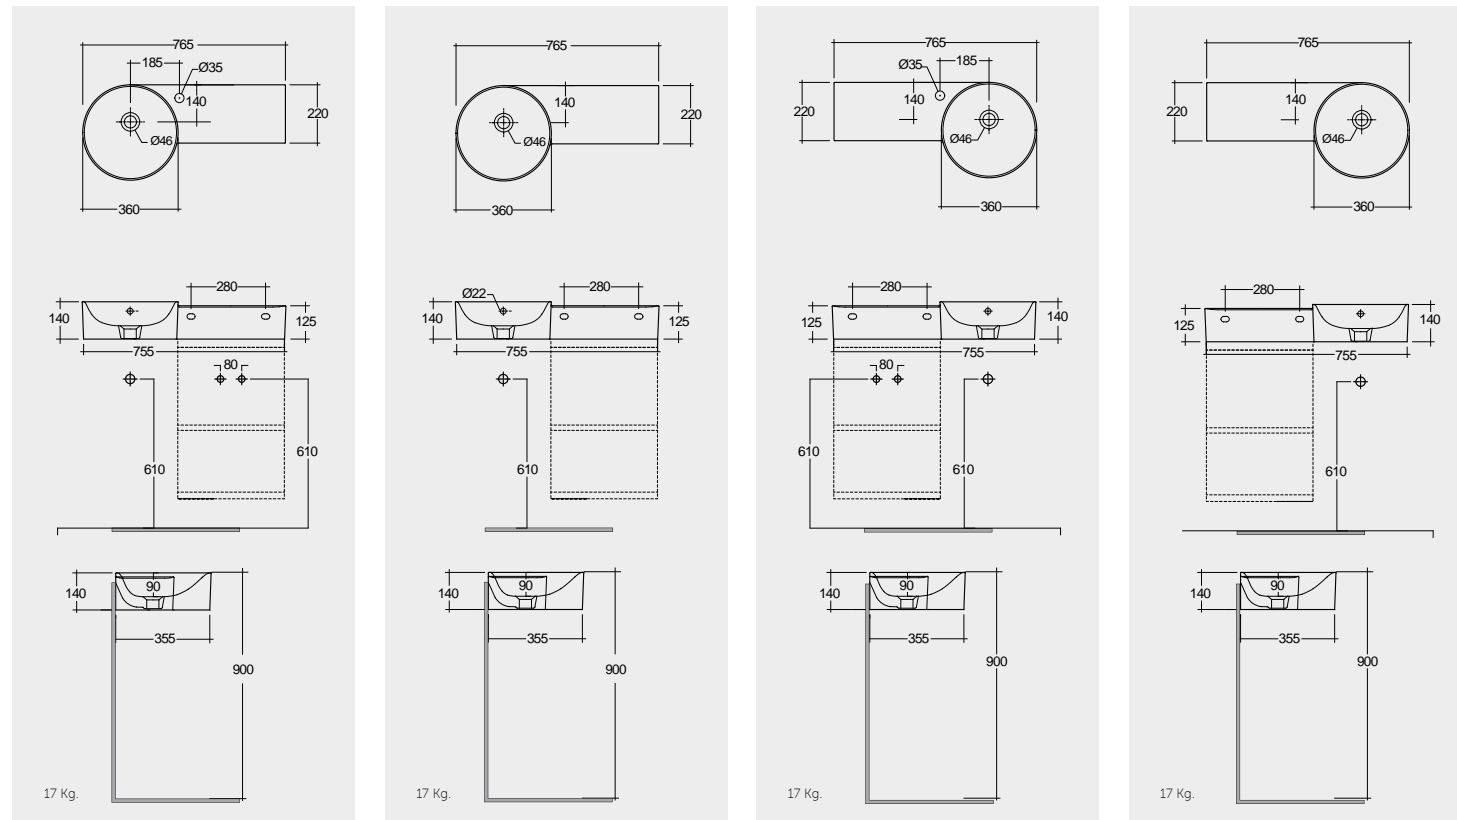

Measurements

القياسات

Notes

ملحوظة

All dimensions in mm tolerance $\pm 5\%$ for below 200mm and $\pm 3\%$ for above 200mm

جميع القياسات تكون بالمليمتر $\pm 5\%$ للقياسات التي تقل عن ٢٠٠ مليمتر و $\pm 3\%$ للقياسات التي تتجاوز ٢٠٠ مليمتر