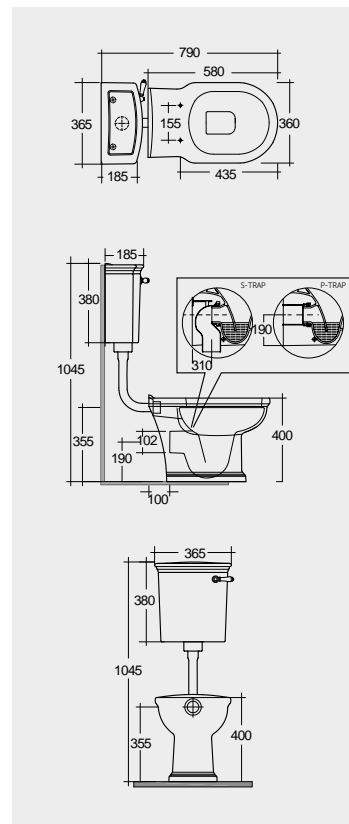

With Front Lever

58 CM
WT21AWHA

Back Open

Measurements

القياسات

58 CM
WT21AWHA
CISTERN : WT24AWHA
FITTINGS : FTWTHICIST

- Lacquered Polyester RAK-Washington WTSC3901503
- ABS RAK-Washington JM05DSCQRAWHA
- Urea RAK-Compact YFG173A