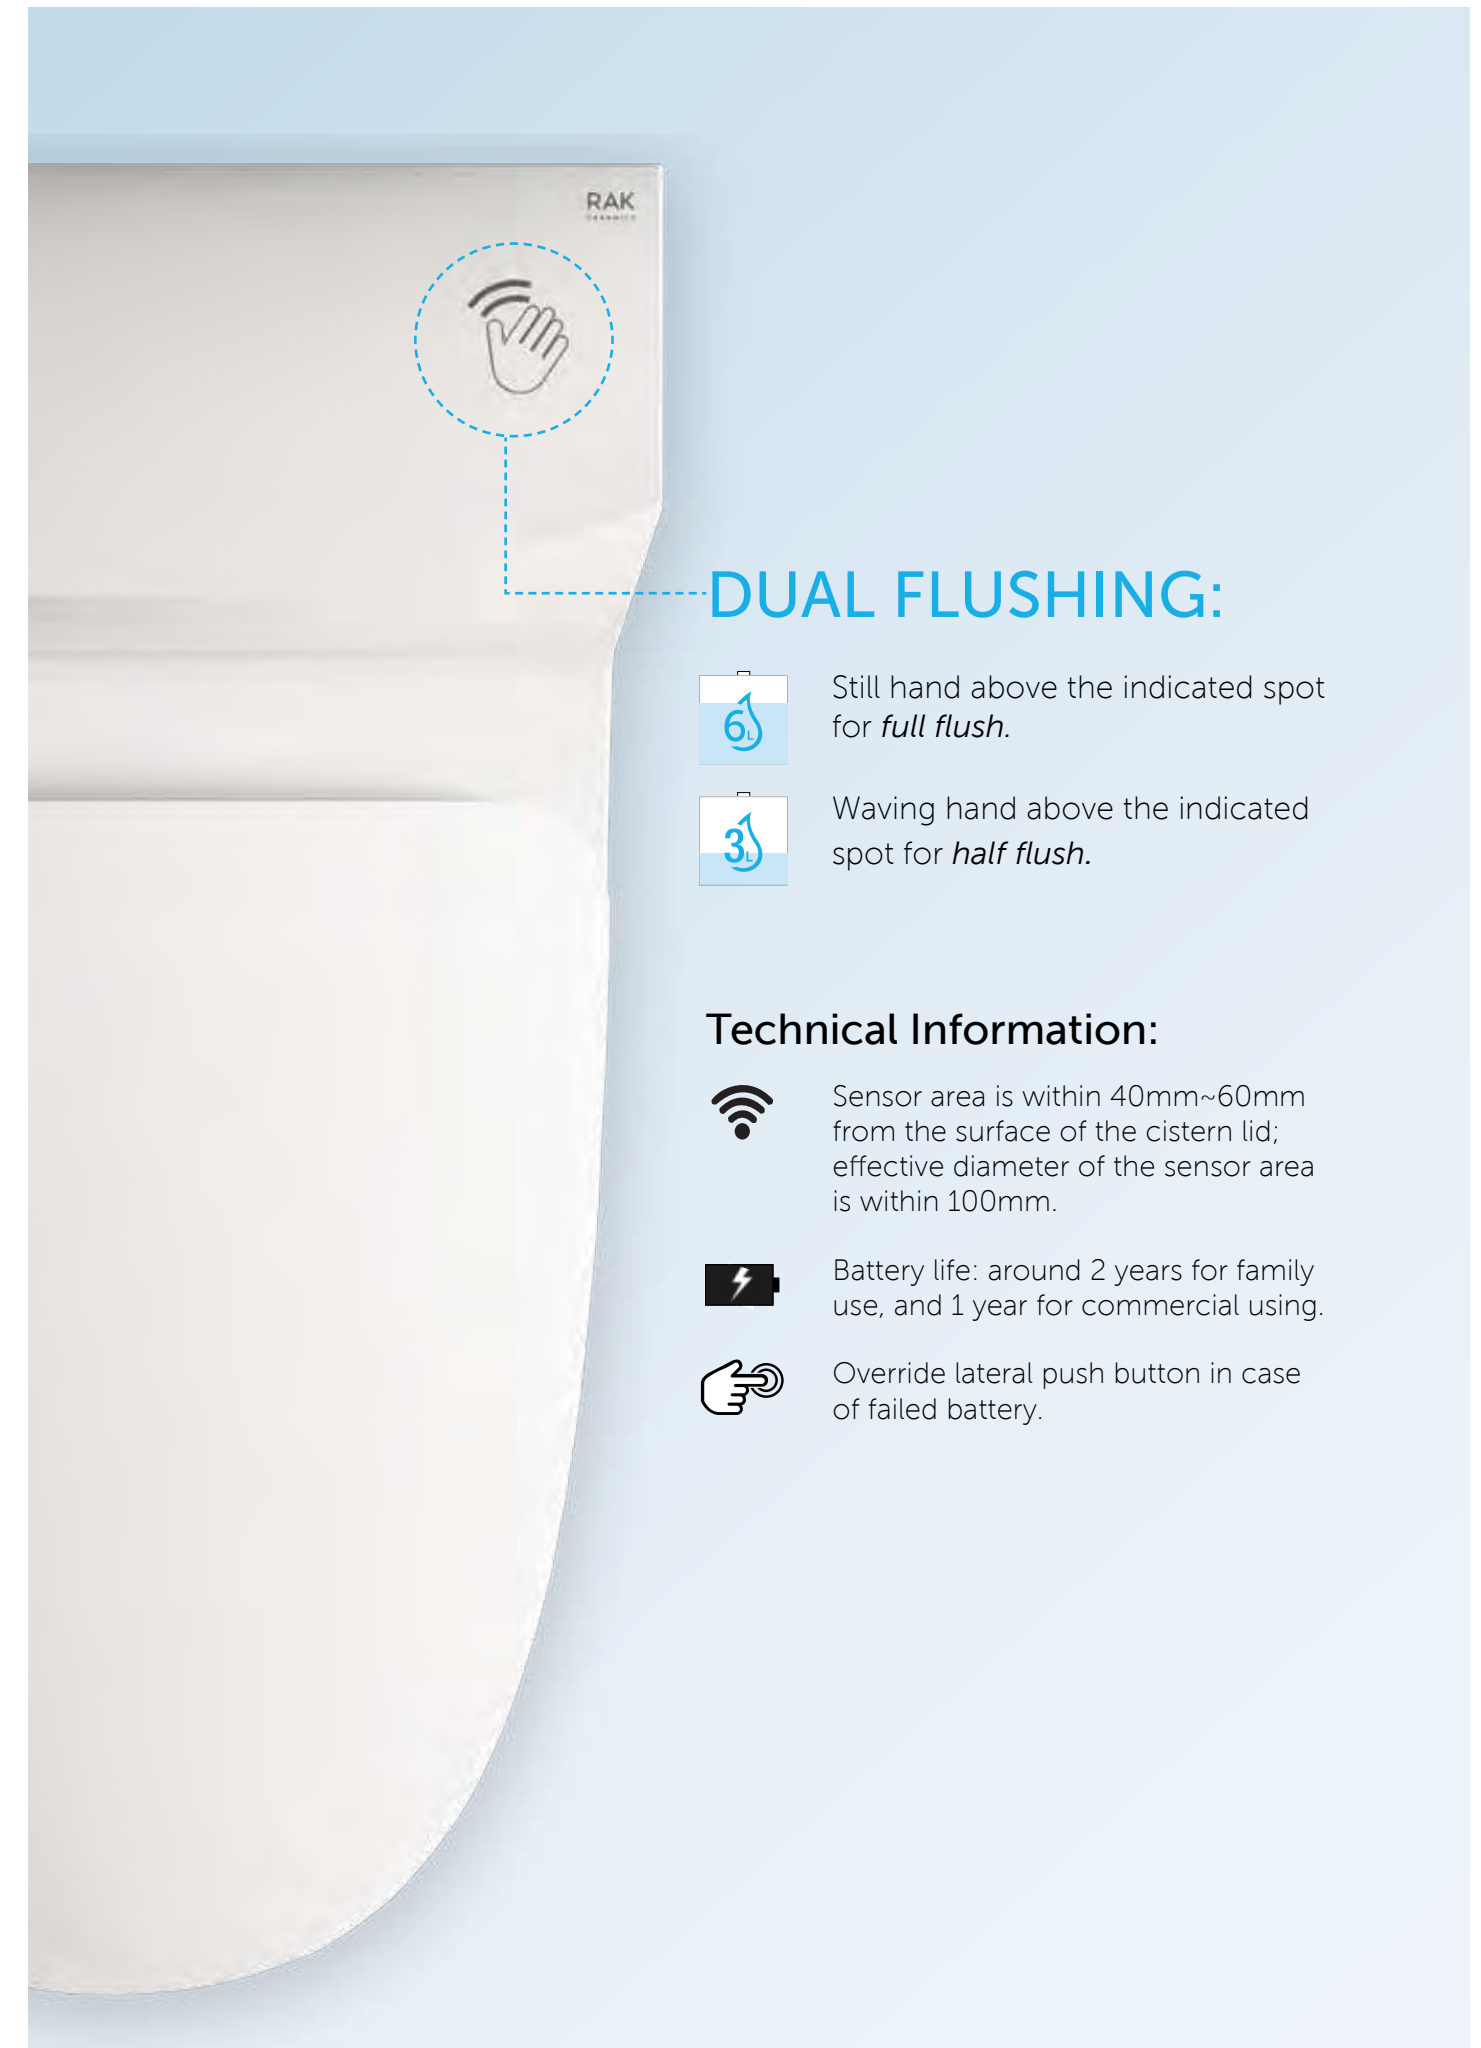

Touchless flushing

Enjoy the same hands-free, germ-free experience of commercial restrooms. With the new RAK Ceramics Touchless Flushing System, this same ease of use and minimal spreading of germs has finally expanded to home use toilets. A sensor module placed underneath the toilet's cistern lid runs on four AA batteries. It utilizes emerging sensing technology, which projects an electromagnetic field that is both extremely accurate and reliable.

This type of sensor detects the user in the projected field and initiates the dual flush: 6 liters keeping the hand above the spot, or 3 liters waving the hand.

DUAL FLUSHING:

Still hand above the indicated spot for *full flush*.

Waving hand above the indicated spot for *half flush*.

Technical Information:

Sensor area is within 40mm~60mm from the surface of the cistern lid; effective diameter of the sensor area is within 100mm.

Battery life: around 2 years for family use, and 1 year for commercial using.

Override lateral push button in case of failed battery.