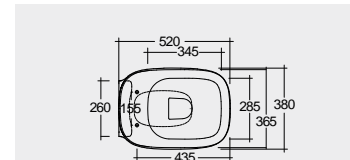

Measurements

القياسات

Urea RAK-Illusion
ILLSC3901WH
Urea RAK-Illusion
ILLSC3903WH
Urea RAK-Illusion
ILLSC3900WH