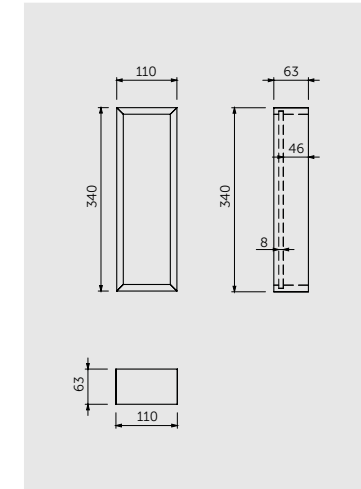

DRAWER INSERT ORGANISERS

TOP DRAWER INSERT
أدراج داخلية علوية

H 6 x W 11 x D 34CM
ANTHRACITE
JOYDIST