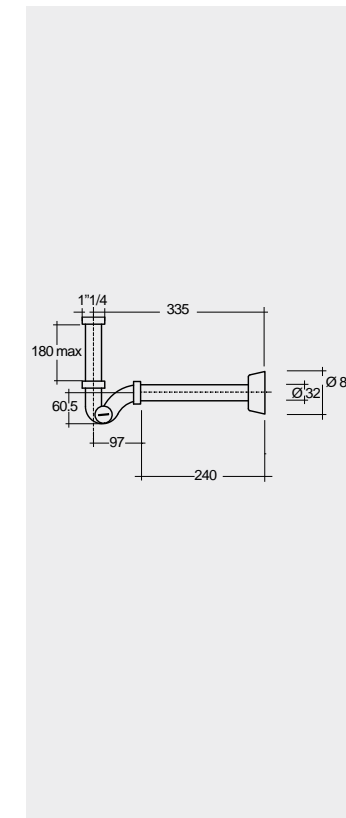

Measurements

القياسات