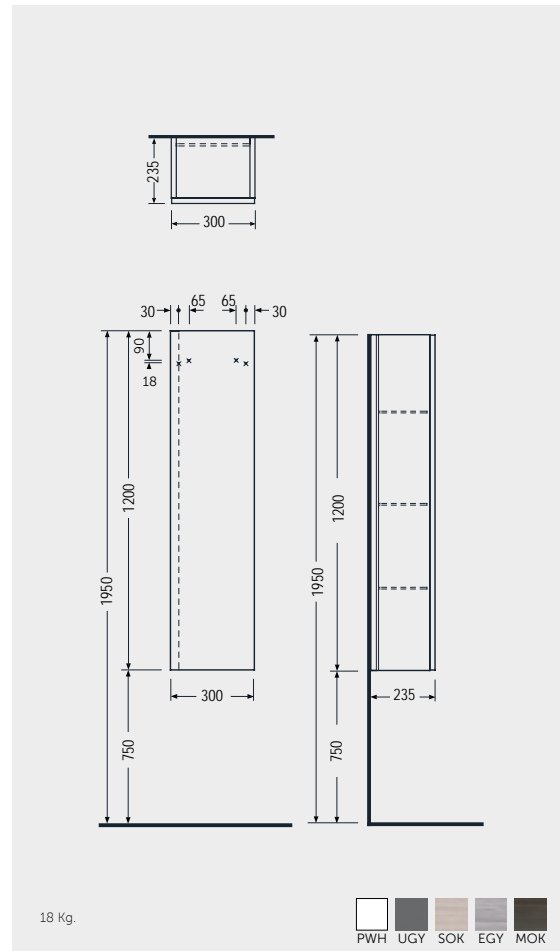

OPEN STORAGE AND TALL CABINET UNITS

Models

النماذج

60 CM
JOYOS040MGY

W 30 x D 23 x H 120CM
JOYTS120UGY

Measurements

القياسات

WITH RAK-JOY DROP-IN WASHBASINS