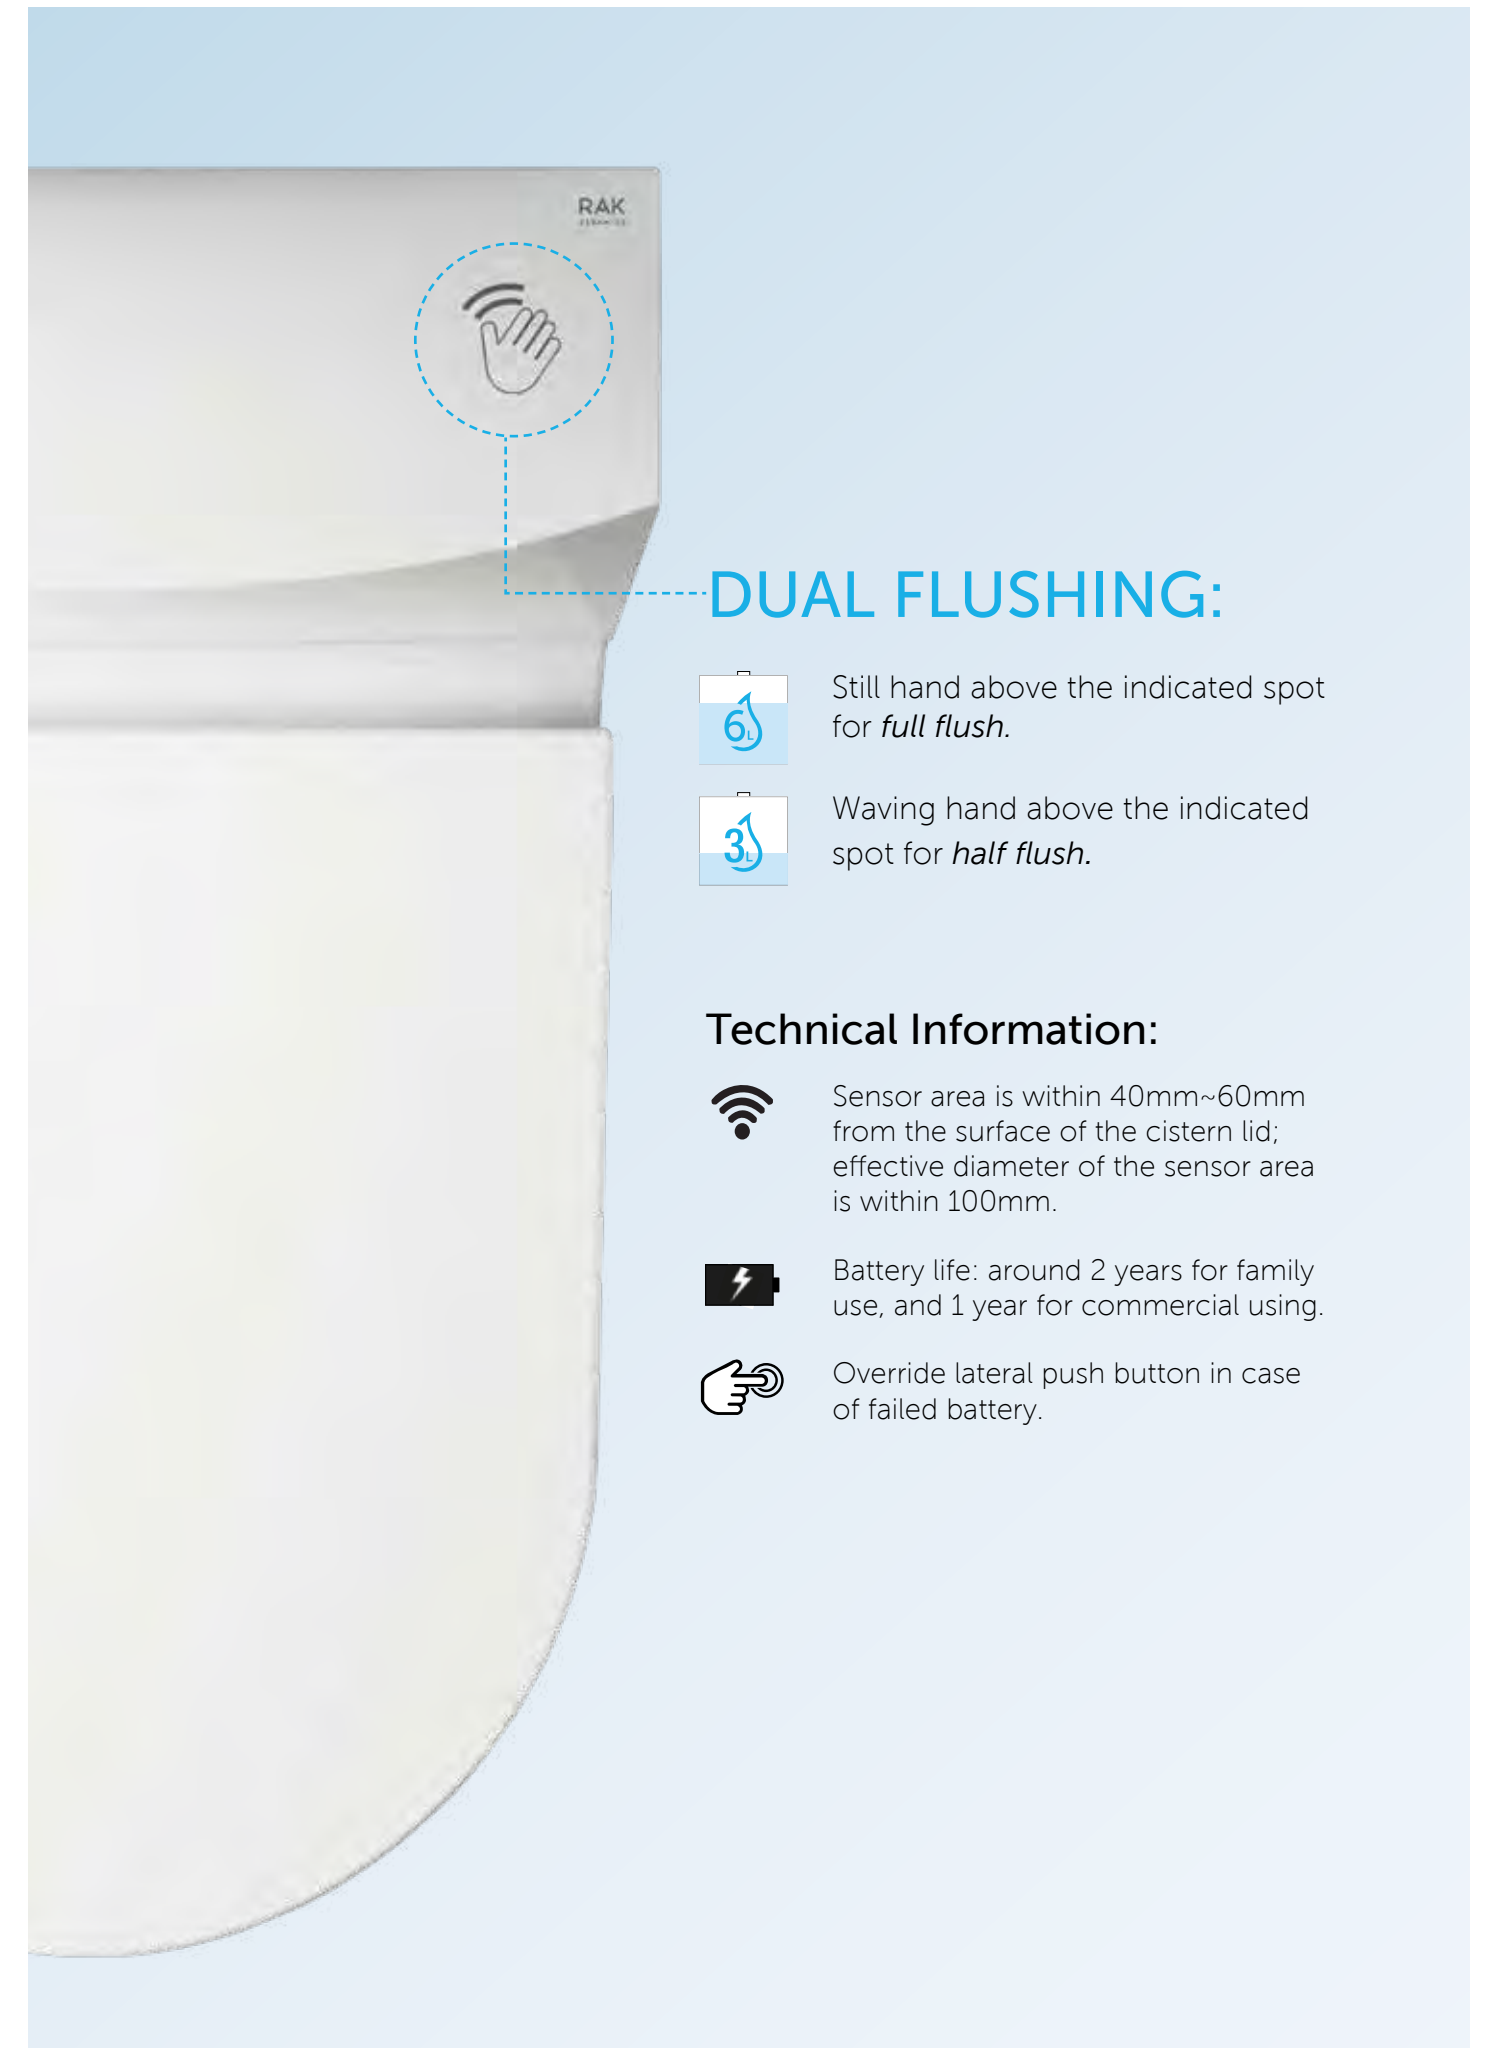

Touchless flushing

Enjoy the same hands-free, germ-free experience of commercial restrooms. With the new RAK Ceramics Touchless Flushing System, this same ease of use and minimal spreading of germs has finally expanded to home use toilets. A sensor module placed underneath the toilet's cistern lid runs on four AA batteries. It utilizes emerging sensing technology, which projects an electromagnetic field that is both extremely accurate and reliable.

This type of sensor detects the user in the projected field and initiates the dual flush: 6 liters keeping the hand above the spot, or 3 liters waving the hand.

DUAL FLUSHING:

Still hand above the indicated spot for *full flush*.

Waving hand above the indicated spot for *half flush*.

Technical Information:

Sensor area is within 40mm~60mm from the surface of the cistern lid; effective diameter of the sensor area is within 100mm.

Battery life: around 2 years for family use, and 1 year for commercial using.

Override lateral push button in case of failed battery.