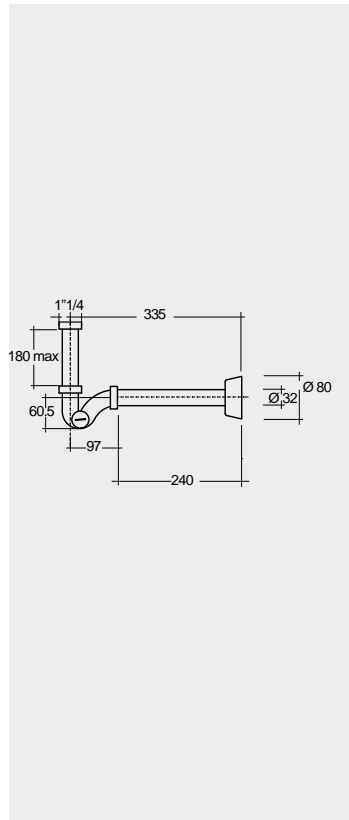

RAK-DUO / BOTTLE TRAPS FOR BIDETS

Models

النماذج

FOR BIDET
ABS CHROME : BTRBDABS010

FOR BIDET
PP WHITE : BTRBDPPR011

Inspectionable

Inspectionable

Measurements

القياسات

Notes

ملحوظة

All dimensions in mm tolerance $\pm 5\%$ for below 200mm and $\pm 3\%$ for above 200mm | جميع القياسات تكون بالمليمتر $\pm 5\%$ للقياسات التي تقل عن 200 مليمتر و $\pm 3\%$ للقياسات التي تتجاوز 200 مليمتر