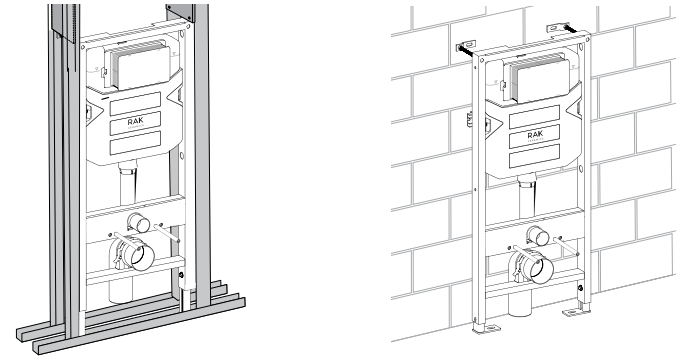

DRYWALL INSTALLATION

With a drywall system it is possible to create complete room-height prewalls or partitions.

مع نظام جدران الجبس يمكنك تصميم غرفة كاملة وإرتفاعات تتناسب مع الجدران والقواطع

RAK-Ecofix installation elements are suitable for solid constructions and for all drywall construction situations
تركيبات راك-إيكوفيكس مناسبة للإشياء الصلبة وجميع حالات جدران الجبس.