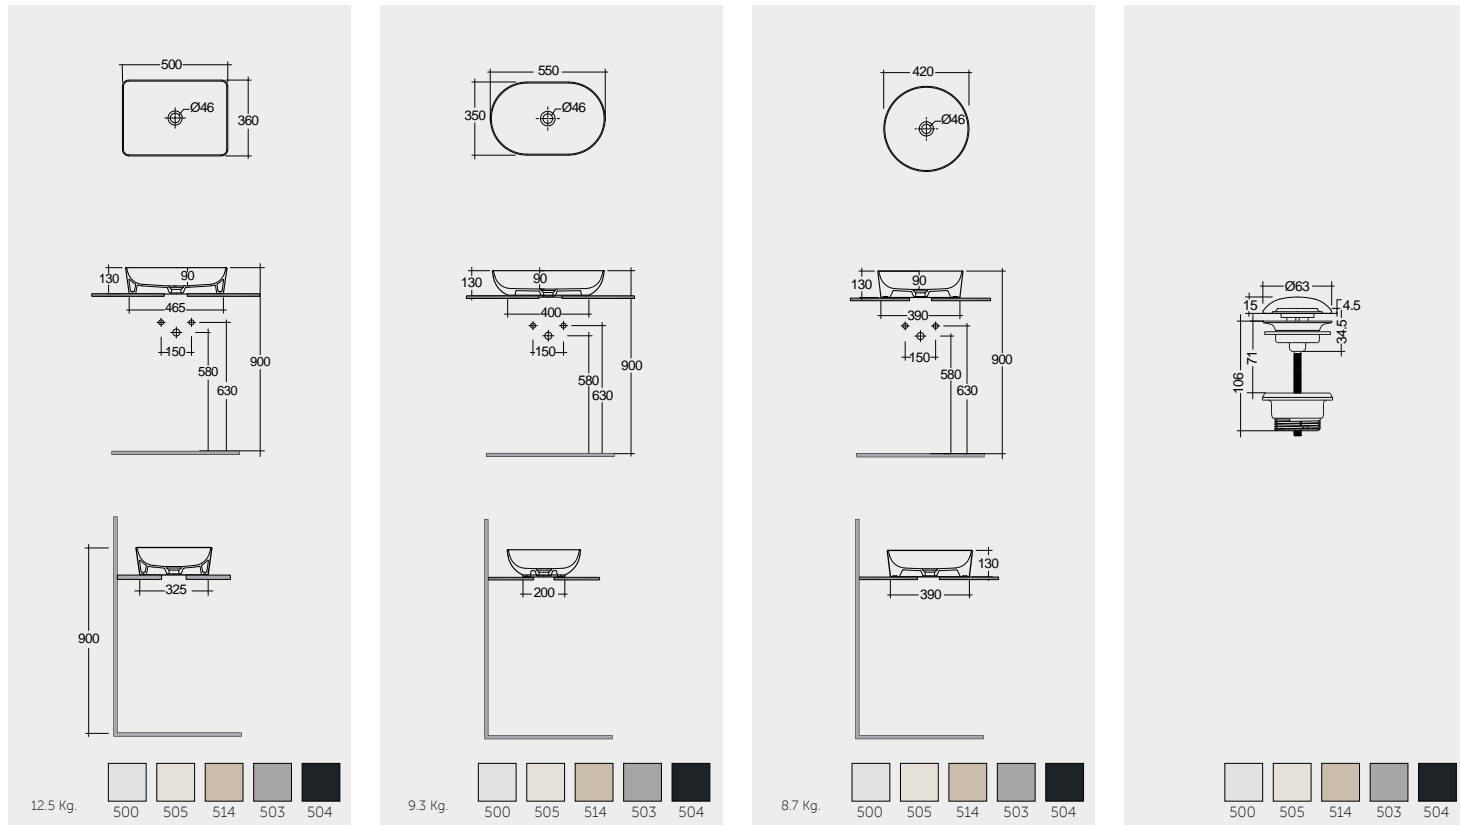

55 CM
FEECT5500514A

Oval

42 CM
FEECT4200514A

Round

Ceramic Click-Clack Pop-Up Waste
DUO000514A

Ceramic Free-Flow Waste
DUO002514A

Measurements

القياسات