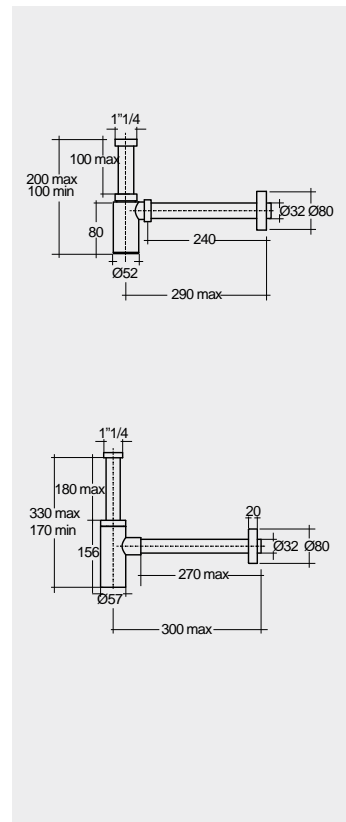

Inspectionable

Measurements

القياسات