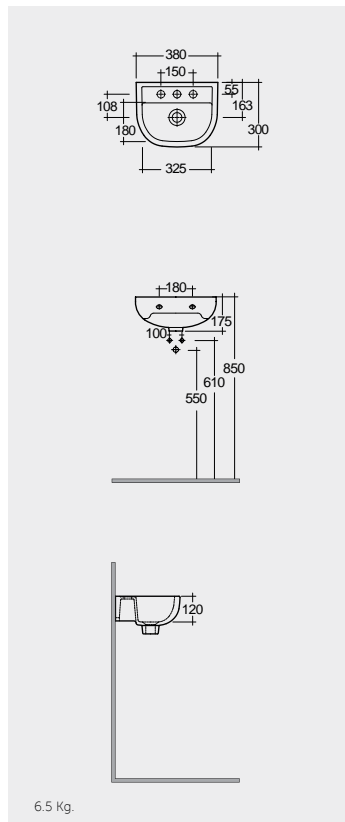

Urea Bambi Plus
YFG076