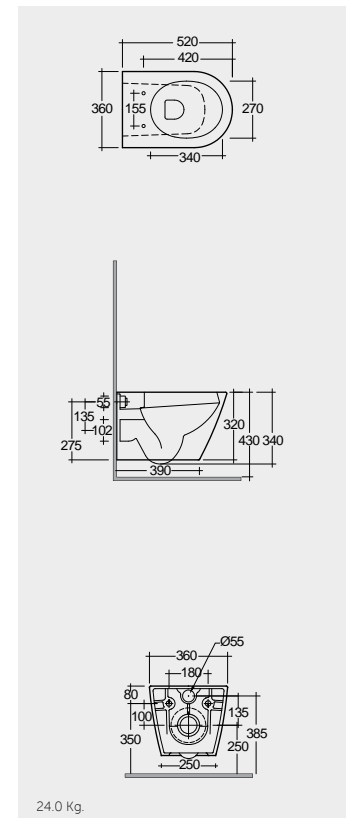

Hidden Fixations

Comfort Height 45 Cm

Comfort Height 42.5 Cm

Measurements

القياسات

Urea RAK-Resort YFG106C

Urea RAK-Resort YFG106C

Urea RAK-Resort YFG106C