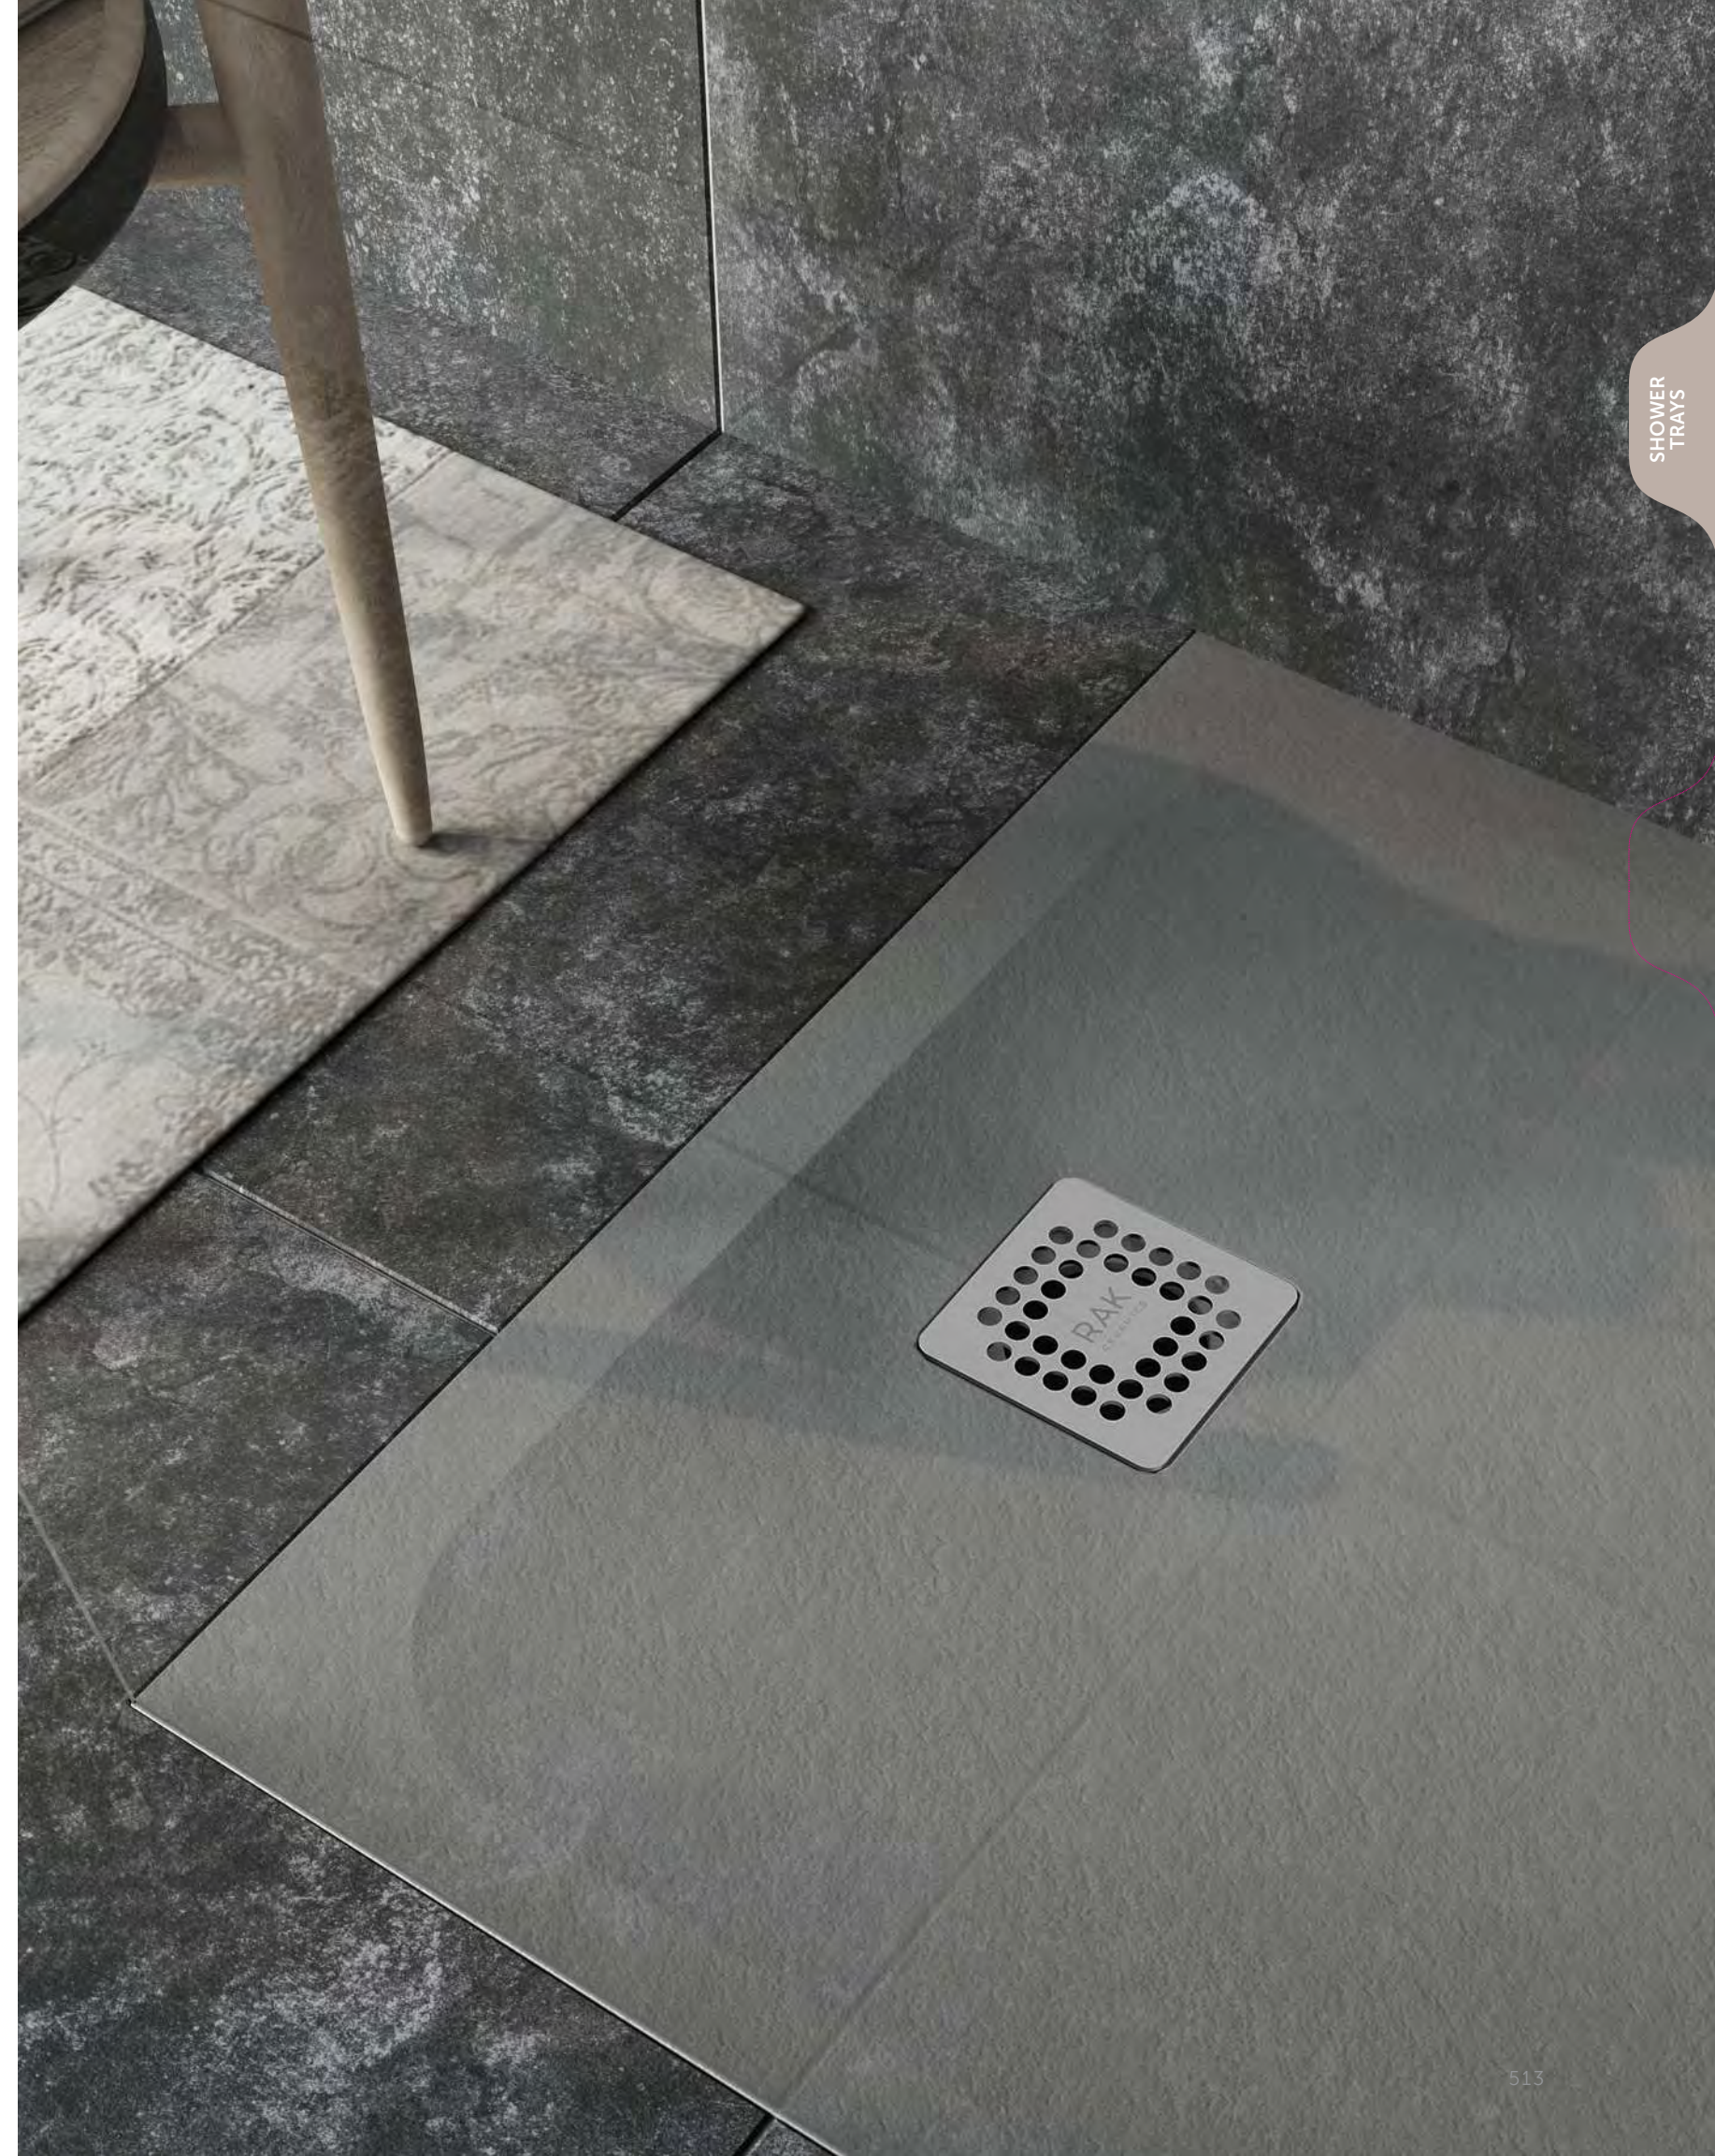

INSTALLATION VARIANTS | تركيب متعدد الاستخدامات

FLUSH TO FLOOR | مثبت داخل الأرض

SEMI-RECESSED | مثبت جزئياً في التجويف

ON THE FLOOR | على الأرض