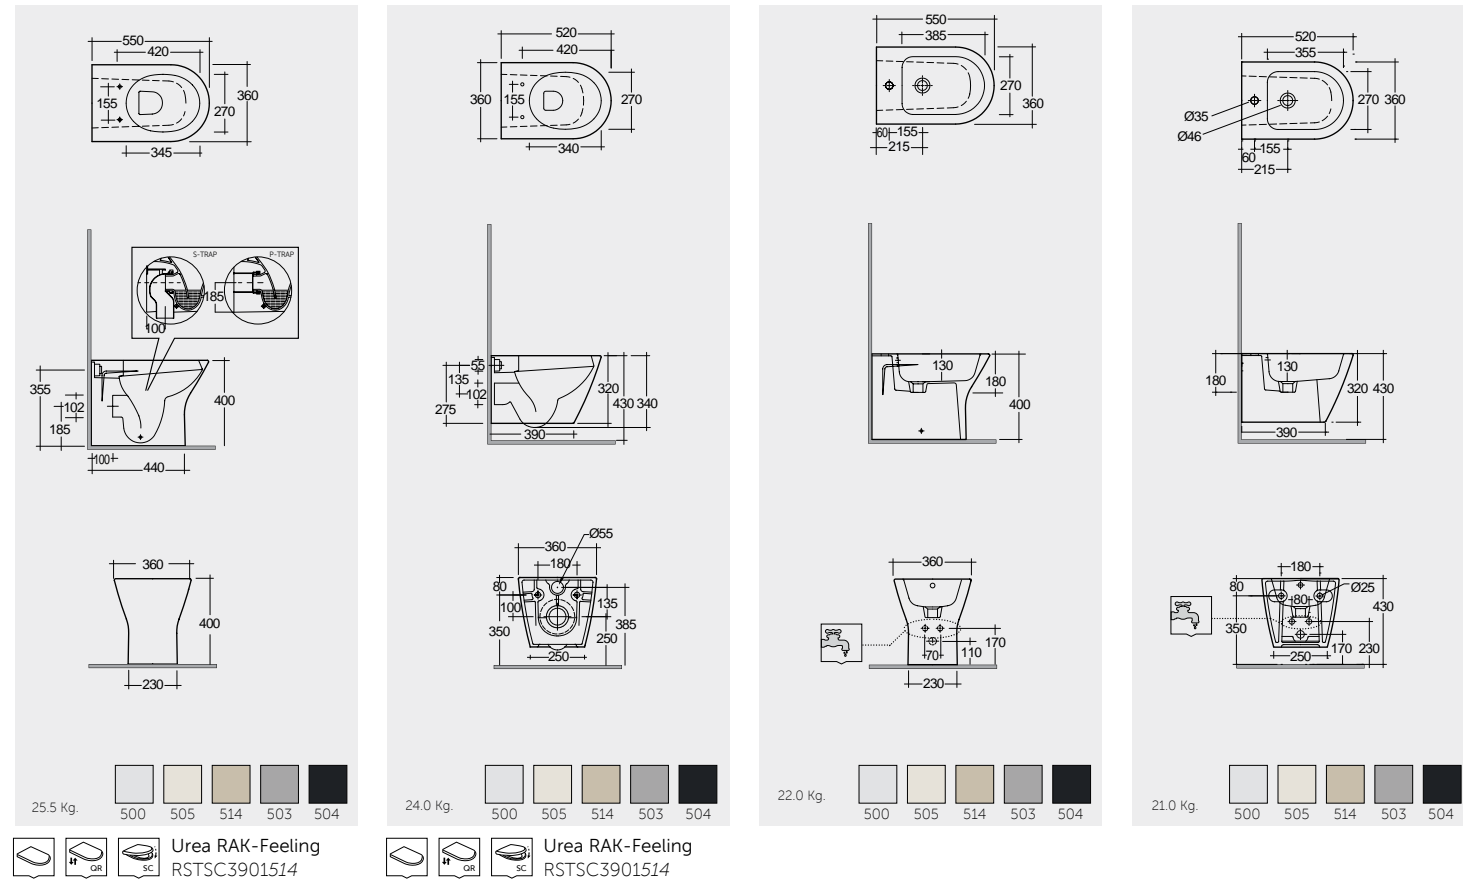

Notes

ملحوظة

All dimensions in mm tolerance $\pm 5\%$ for below 200mm and $\pm 3\%$ for above 200mm

جميع القياسات تكون بالمليمتر $\pm 5\%$ للقياسات التي تقل عن 200 مليمتر و $\pm 3\%$ للقياسات التي تتجاوز 200 مليمتر