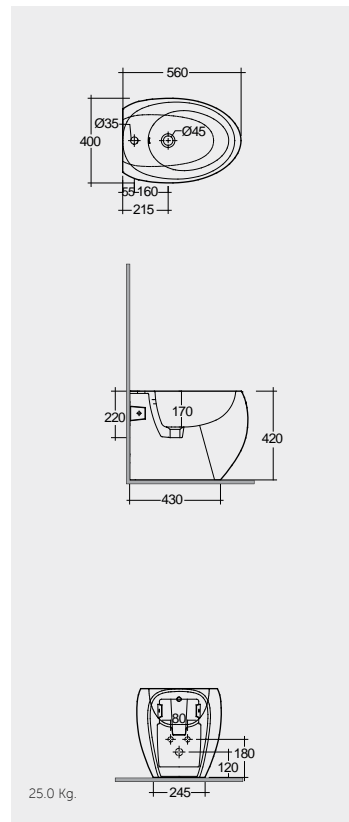

Hidden Fixations
Comfort Height 42 CM

Matt Finish
Hidden Fixations
Comfort Height 42 CM

Matt Finish
Hidden Fixations
Comfort Height 42 CM

Inspectionable

Measurements

القياسات

Models

النماذج