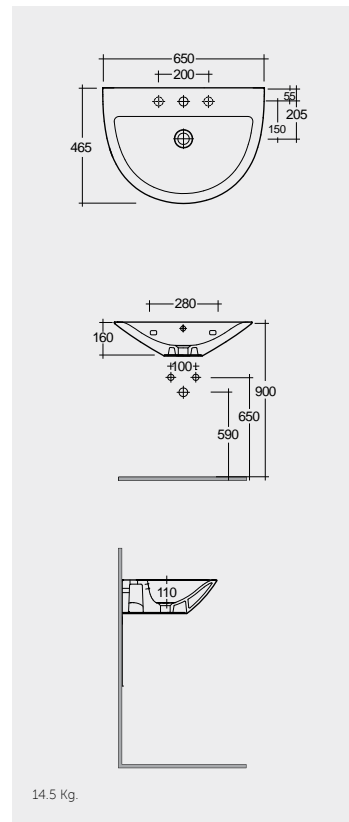

Models

النماذج

65 CM
MORWB6501AWHA

60 CM
MORWB6001AWHA

55 CM
MORWB5501AWHA

50 CM
MORWB5001AWHA

Measurements

القياسات