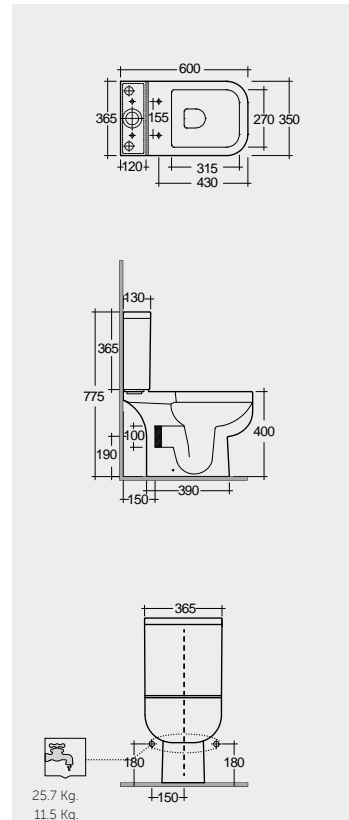

Urea RAK-Series 600
YFG187B

Measurements

القياسات

Urea RAK-Series 600
YFG187