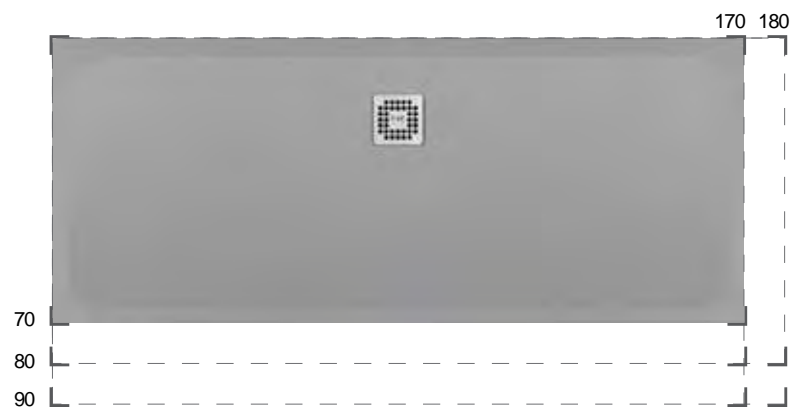

PRODUCT RANGE

BATHTUB REPLACEMENT