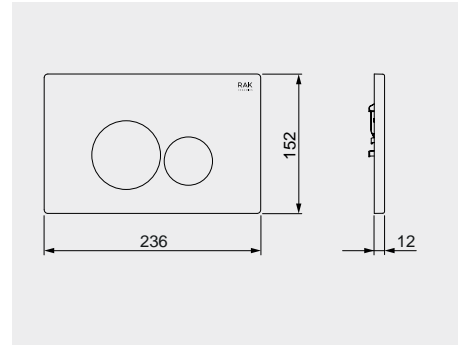

FSRAKPPL003500

FSRAKPPL003505

FSRAKPPL003514

FSRAKPPL003503

FSRAKPPL003504

FSRAKPPL006500

FSRAKPPL006505

FSRAKPPL006514

FSRAKPPL006503

FSRAKPPL006504

Notes

All dimensions in mm tolerance $\pm 5\%$ for below 200mm and $\pm 3\%$ for above 200mm

جميع القياسات تكون بالمليمتر $\pm 5\%$ للقياسات التي تقل عن 200 مليمتر و $\pm 3\%$ للقياسات التي تتجاوز 200 مليمتر

ملحوظة