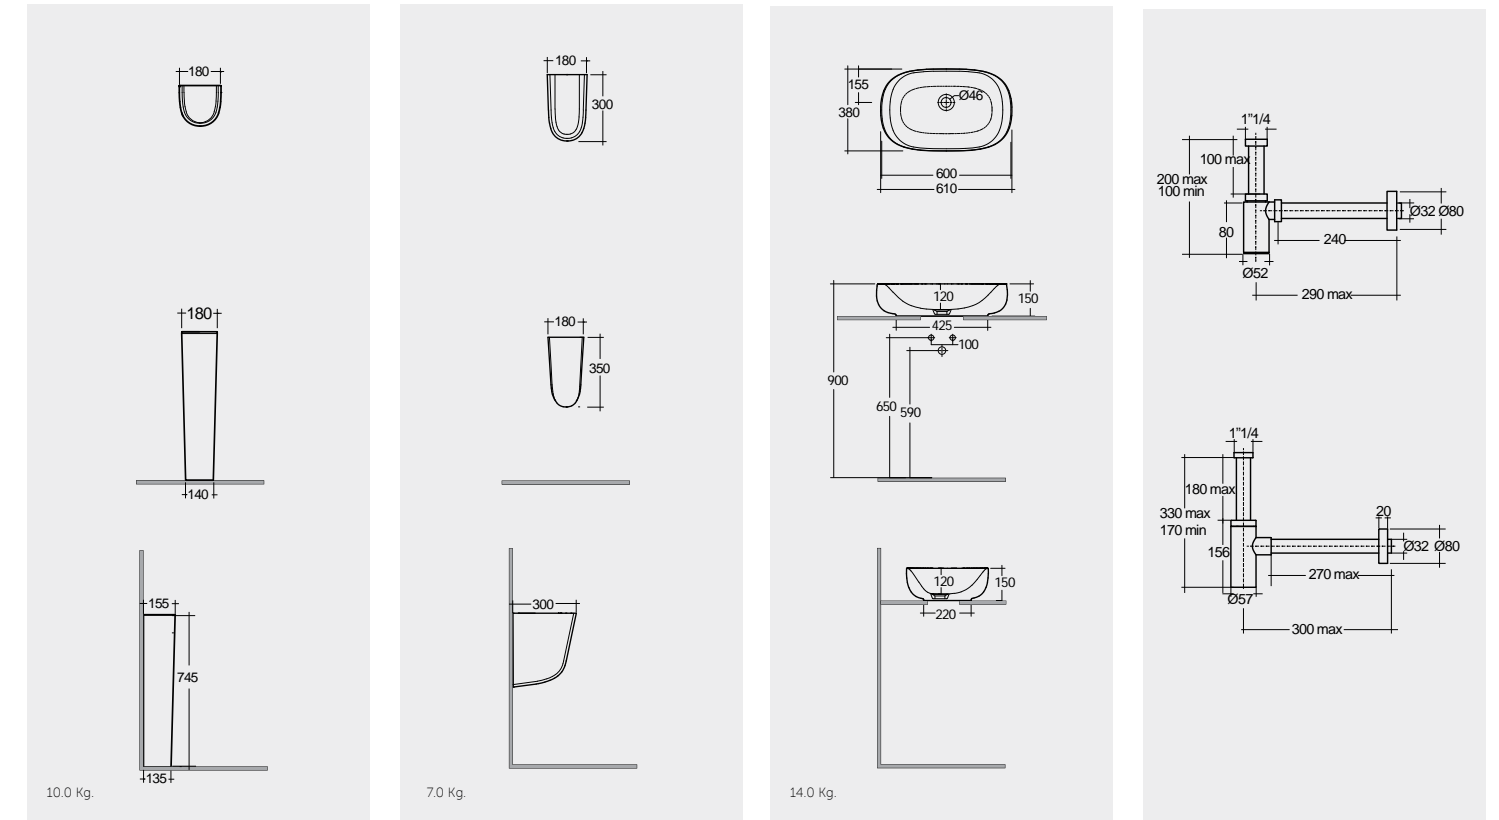

Measurements

القياسات

Notes

ملحوظة

All dimensions in mm tolerance $\pm 5\%$ for below 200mm and $\pm 3\%$ for above 200mm

جميع القياسات تكون بالمليمتر $\pm 5\%$ للقياسات التي تقل عن 200 مليمتر و $\pm 3\%$ للقياسات التي تتجاوز 200 مليمتر