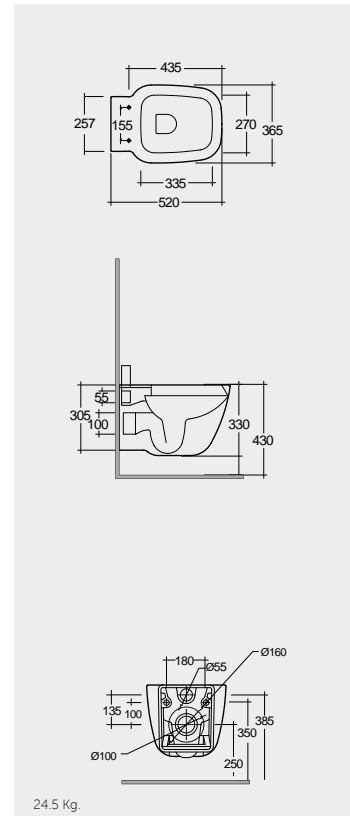

Urea RAK-One
ONSC00004

24.5 Kg.