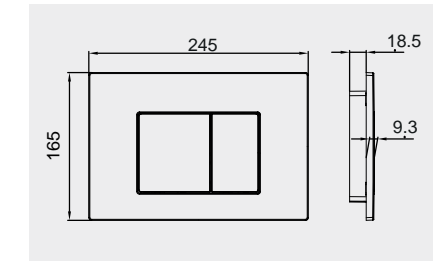

RAK-Neofix not only offers limitless installation possibilities, but a flat designed range of push plates in 3 elegant finishes and 2 different designs. The push plate is the only visible part of the concealed cistern and is built for the water saving dual system flush in volumes 6-3 liters or 4.5-3 liters. Another possibility to move functionality and style into your bathroom.

راك-نيو فيكس ليس فقط يوفر إمكانيات التركيب الا محدودة، وإنما أيضا يوفر مجموعة تصاميم مسطحة للوحات دفع في ٣ تشطيبات أنيقة وتصميمين مختلفين. لوحة الدفع هي الجزء المرئي الوحيد من الخزان المخفي، وهي مصممة لتوفير المياه المزدوج لنظام دافق في أحجام ٦-٣ لتر أو ٤.٥-٣ لتر. راک-نيو فيكس إمكانية أخرى للانتقال بوظائف وأسلوب الحمام الخاص بك.