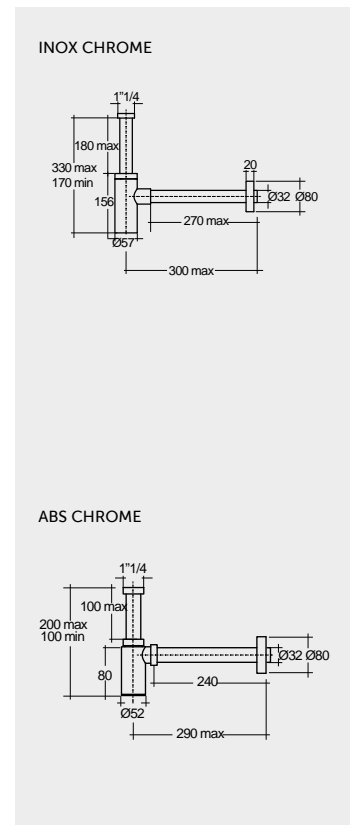

Measurements

القياسات

Colours available

الألوان المتاحة

Colours shown here are as close to actual sanitaryware as printing process will allow
الألوان المبينة هنا قريبة إلى ألوان الأدوات الصحية الفعلية حسبما تسمح به عملية الطباعة