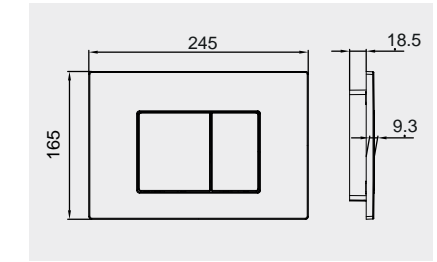

RAK-Neofix not only offers limitless installation possibilities, but a flat designed range of push plates in 3 elegant finishes and 2 different designs. The push plate is the only visible part of the concealed cistern and is built for the water saving dual system flush in volumes 6-3 liters or 4.5-3 liters. Another possibility to move functionality and style into your bathroom.

راك-نيو فيكس ليس فقط يوفر إمكانيات التركيب الا محدودة، وإنما أيضا يوفر مجموعة تصاميم مسطحة للوحات دفع في ٣ تشطيبات أنيقة وتصميمين مختلفين. لوحة الدفع هي الجزء المرئي الوحيد من الخزان المخفي، وهي مصممة لتوفير المياه المزدوج لنظام دافق في أحجام ٦-٣ لتر أو ٤.٥-٣ لتر. راک-نيو فيكس إمكانية أخرى للانتقال بوظائف وأسلوب الحمام الخاص بك.