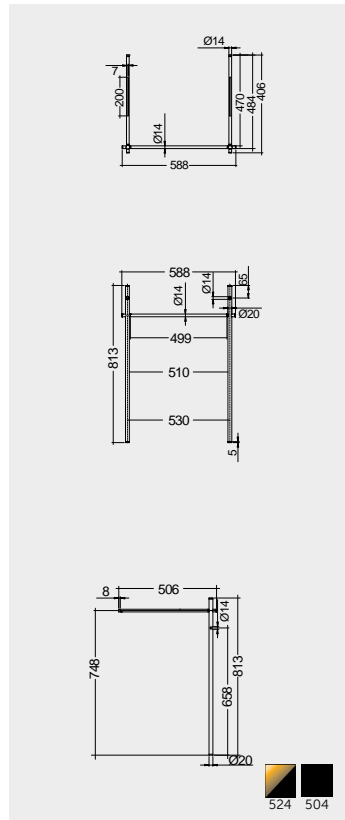

RAK-VALET METAL LEGS & TOWEL HOLDERS

Models

النماذج

Washbasin installation height at 89,5cm

Washbasin installation height at 89,5cm

Horizontal bar included for size 92 & 112 cm

Horizontal bar included for size 92 & 112 cm

Measurements

القياسات

Notes

ملحوظة

All dimensions in mm tolerance $\pm 5\%$ for below 200mm and $\pm 3\%$ for above 200mm

جميع القياسات تكون بالمليمتر $\pm 5\%$ للقياسات التي تقل عن 200 مليمتر و $\pm 3\%$ للقياسات التي تتجاوز 200 مليمتر