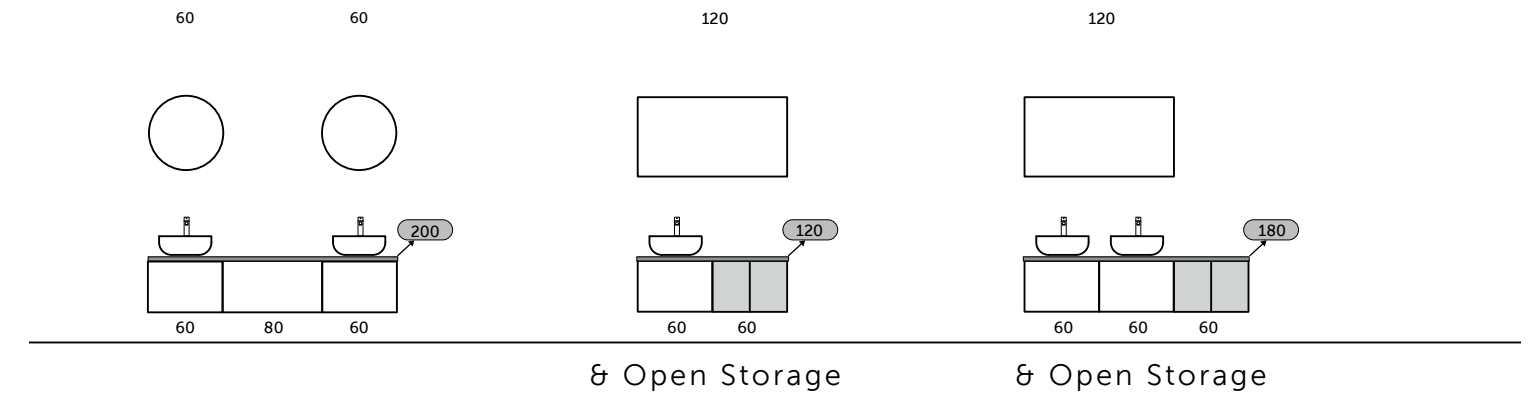

RAK-PLANO & COUNTERTOP WB