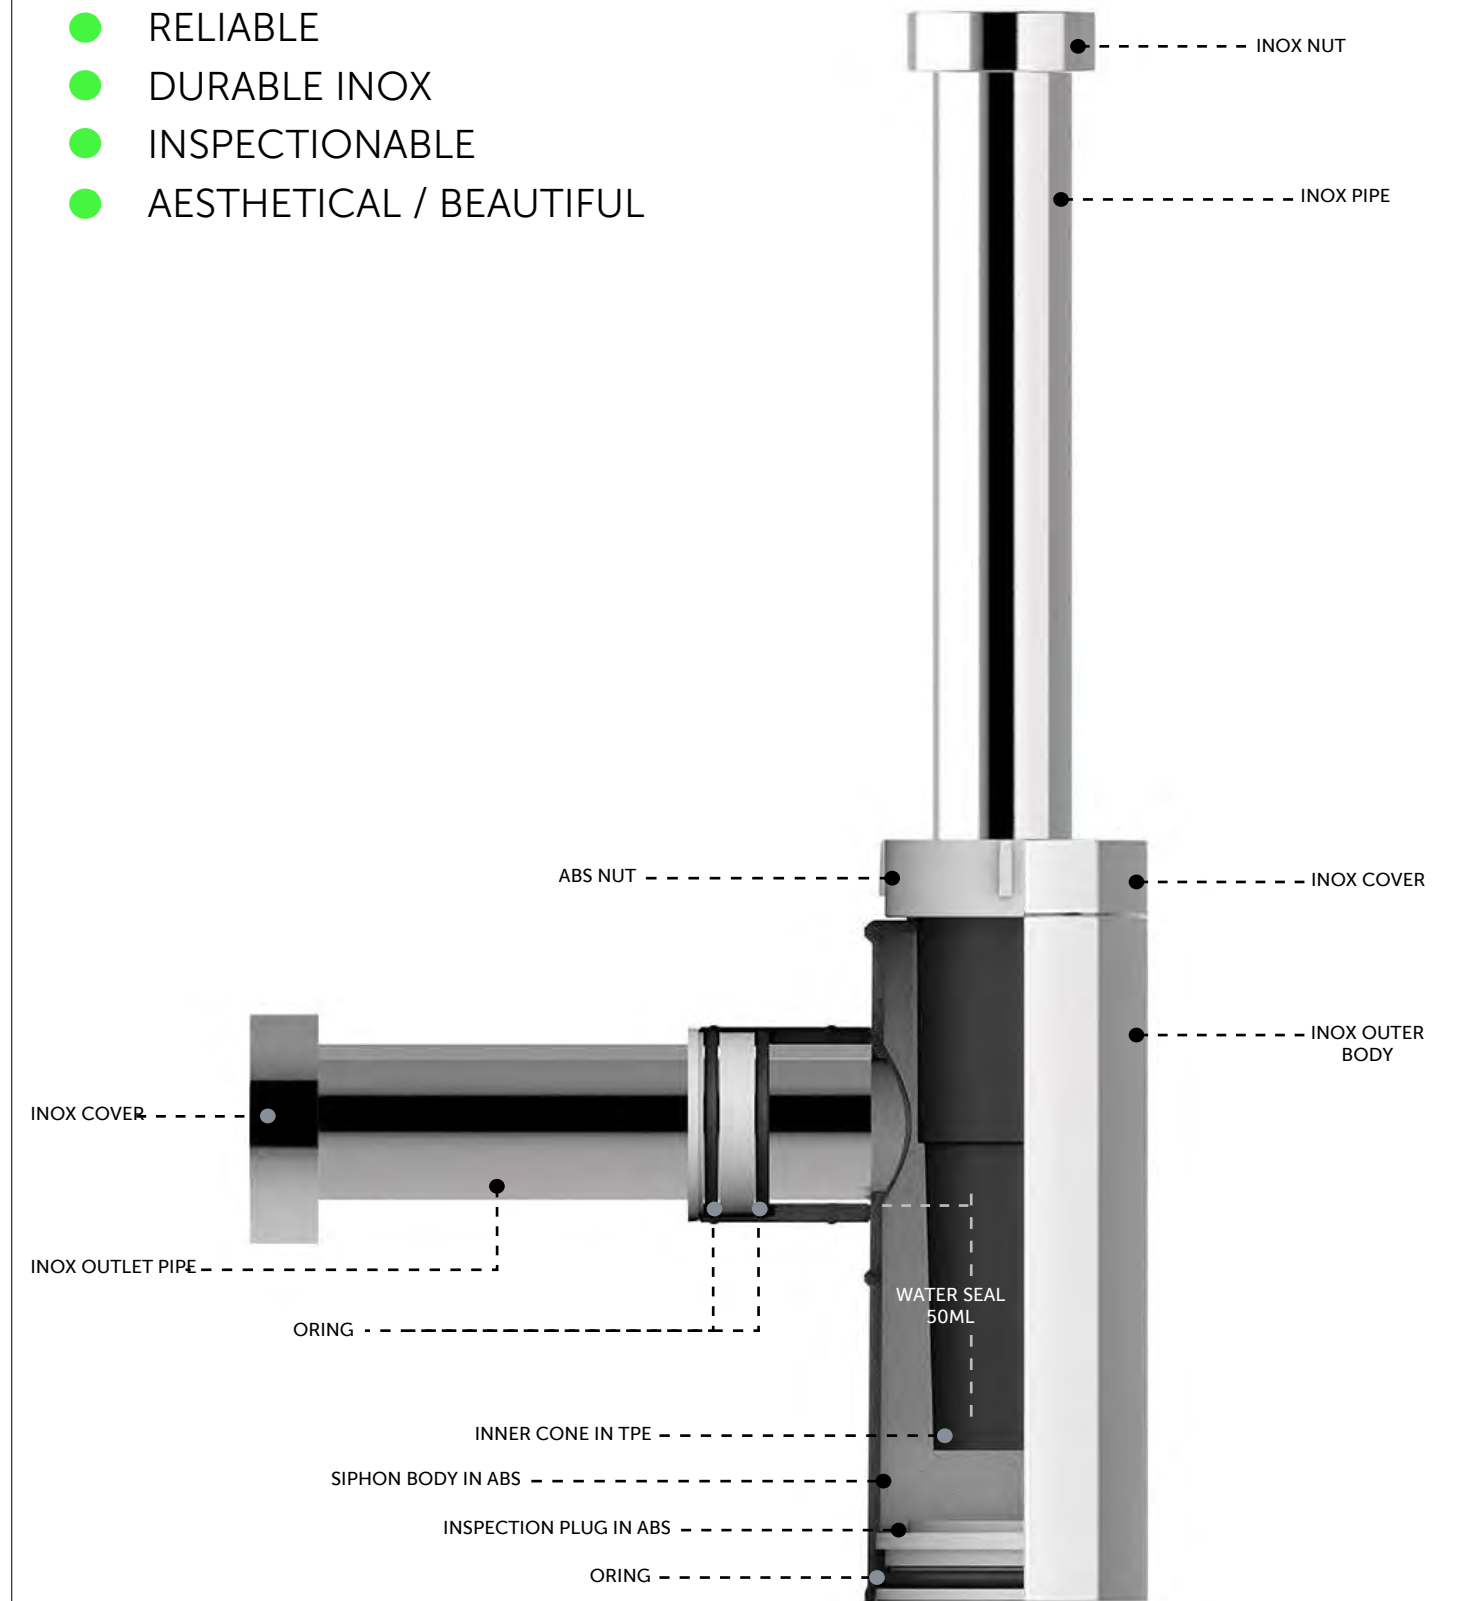

INOX VERSION BENEFITS

- RELIABLE
- DURABLE INOX
- INSPECTIONABLE
- AESTHETICAL / BEAUTIFUL