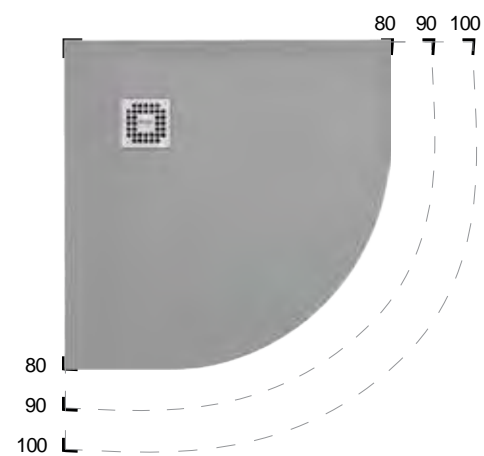

PRODUCT RANGE

BATHTUB REPLACEMENT

RECTANGULAR

QUADRANT

50 CM (Rectangular)
FEECT5000504A

504

70 x 140 CM (Rectangular)
RFST070140S504

504