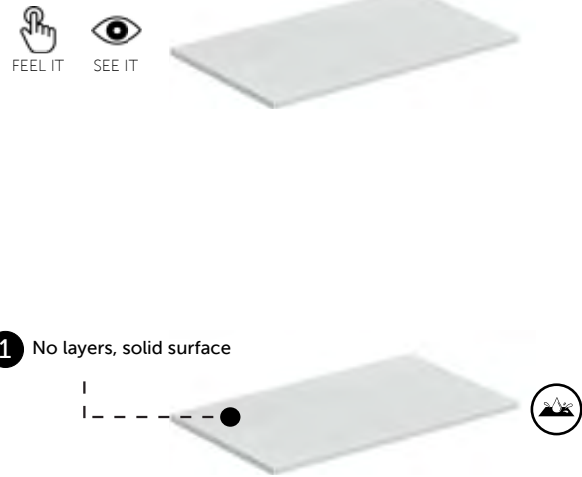

RAK-PLANO MATERIALS

RAKSOLID

RAKSOLID is the new durable solid surface material, composed of a mixture of natural minerals and resins. It exudes consistent quality and performance. The elegant matte white finish gives a distinctive feel to the vanity surface and it is pleasant to the touch.

راك صوليد هي مادة صلبة متينة جديدة للسطح، تتكون من مزيج من المعادن والراتنجات الطبيعية، إنها تنضج بجودة وأداء متسقين، يعطي اللون الأبيض الأنيق غير اللامع إحساساً مميزاً للسطح الخزني وهو ممتع اللمس.