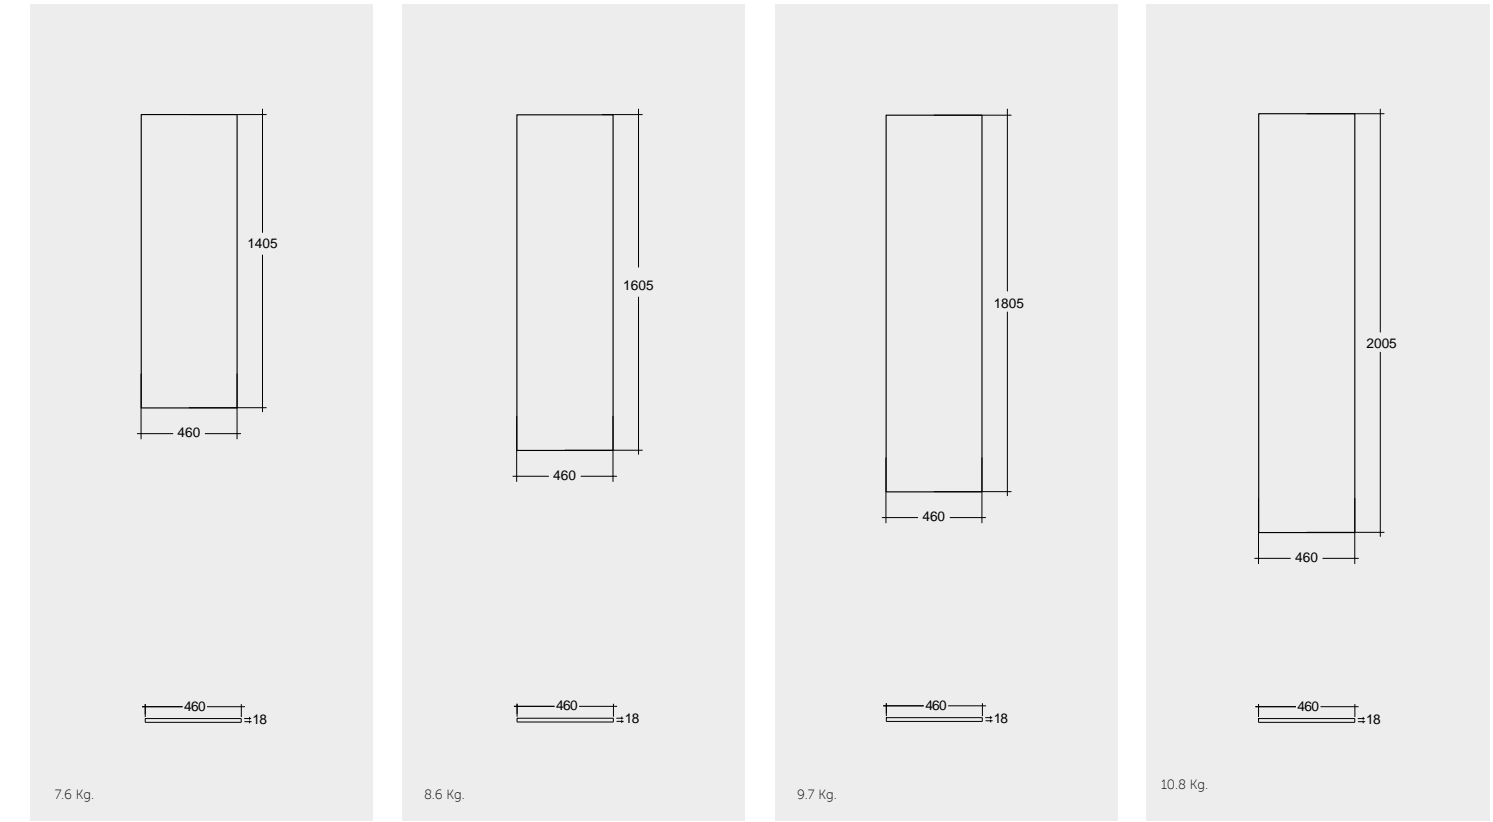

Counter Top Slab 201 CM + Bowl

201 CM
PLASL20146SOK

Measurements

القياسات

- SCANDINAVIAN OAK (TECHWOOD)
- GREY ELM (TECHWOOD)
- MOKA WALNUT (TECHWOOD)

Measurements

القياسات

- SCANDINAVIAN OAK (TECHWOOD)
- GREY ELM (TECHWOOD)
- MOKA WALNUT (TECHWOOD)