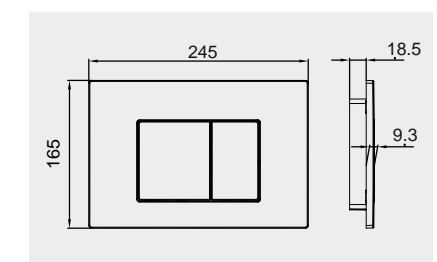

RAK-Neofix not only offers limitless installation possibilities, but a flat designed range of push plates in 3 elegant finishes and 2 different designs. The push plate is the only visible part of the concealed cistern and is built for the water saving dual system flush in volumes 6-3 liters or 4.5-3 liters. Another possibility to move functionality and style into your bathroom.

راك-نيو فيكس ليس فقط يوفر إمكانيات التركيب الا محدودة، وإنما أيضا يوفر مجموعة تصاميم مسطحة للوحات دفع في ٣ تشطيبات أنيقة وتصميمين مختلفين. لوحة الدفع هي الجزء المرئي الوحيد من الخزان المخفي، وهي مصممة لتوفير المياه المزدوج لنظام دافق في أحجام ٦-٣ لتر أو ٤.٥-٣ لتر. راک-نيو فيكس إمكانية أخرى للانتقال بوظائف وأسلوب الحمام الخاص بك.