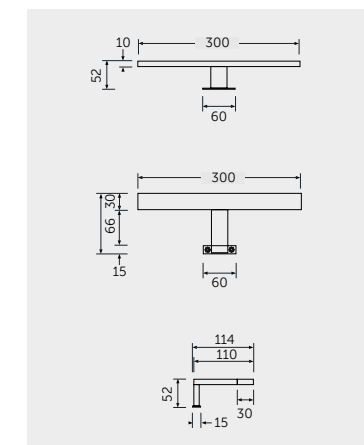

UNIVERSAL SHELVING SYSTEM

Models

النماذج

W 60CM
USSAS0001504

Accessories included: Small Shelf & Double Tumbler

W 60 x H 60CM
USSAS0002504

Accessories included: 2 Small Shelves & Double Tumbler

W 60 x H 180CM
USSAS0003504