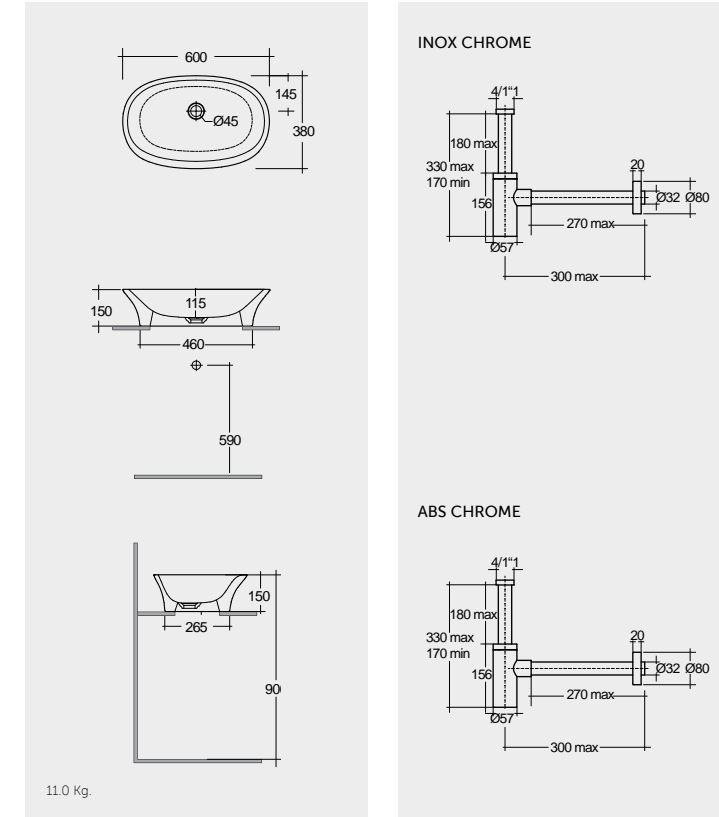

Measurements

القياسات