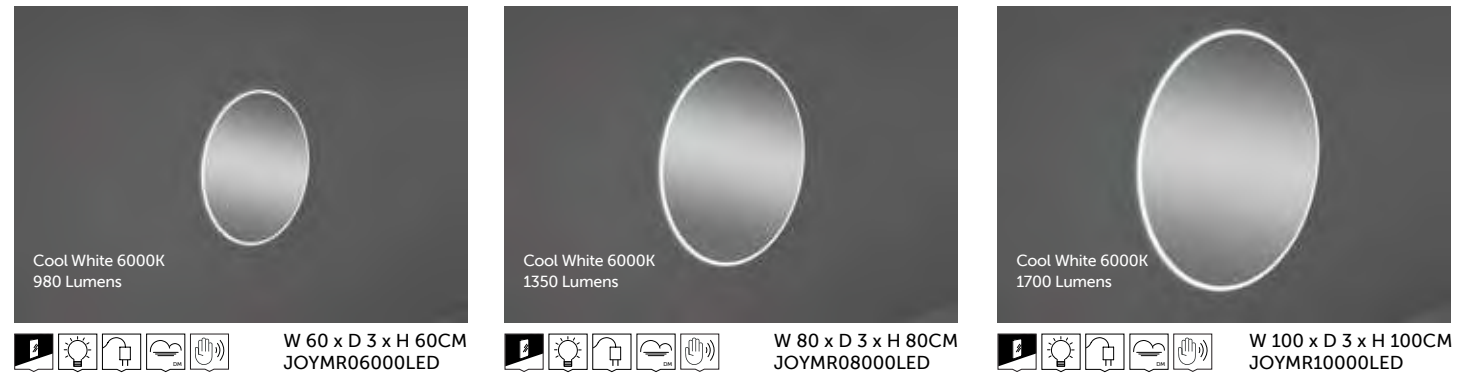

RAK-VALET WITH RAK-JOY MIRRORS

MIRRORS

POSSIBLE INSTALLATIONS

60

80

100

RIGHT

60

80

100

LEFT