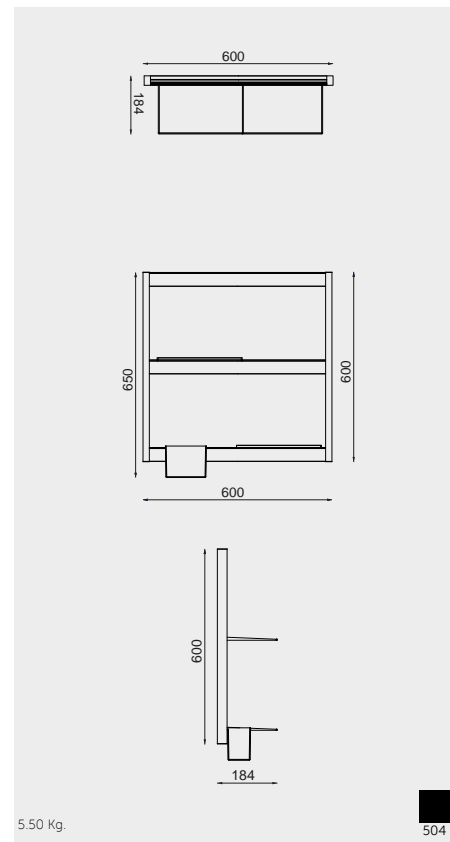

Measurements

القياسات