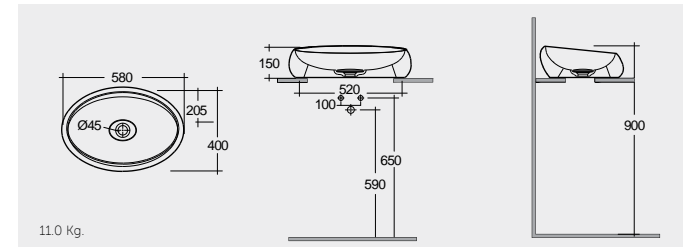

راك-فاليه ٤٨ سم RAK-Valet 48 CM

VALCT4800AWHA Drain not included AWH

10.0 Kg.

راك-فاليه ٤٨ سم RAK-Valet 48 CM

VALCT4800500A Matt Finish Drain not included AWH

10.0 Kg.

راك-كلاود ٥٨ سم RAK-Cloud 58 CM

CLOCT6000AWHA Drain Not Included AWH