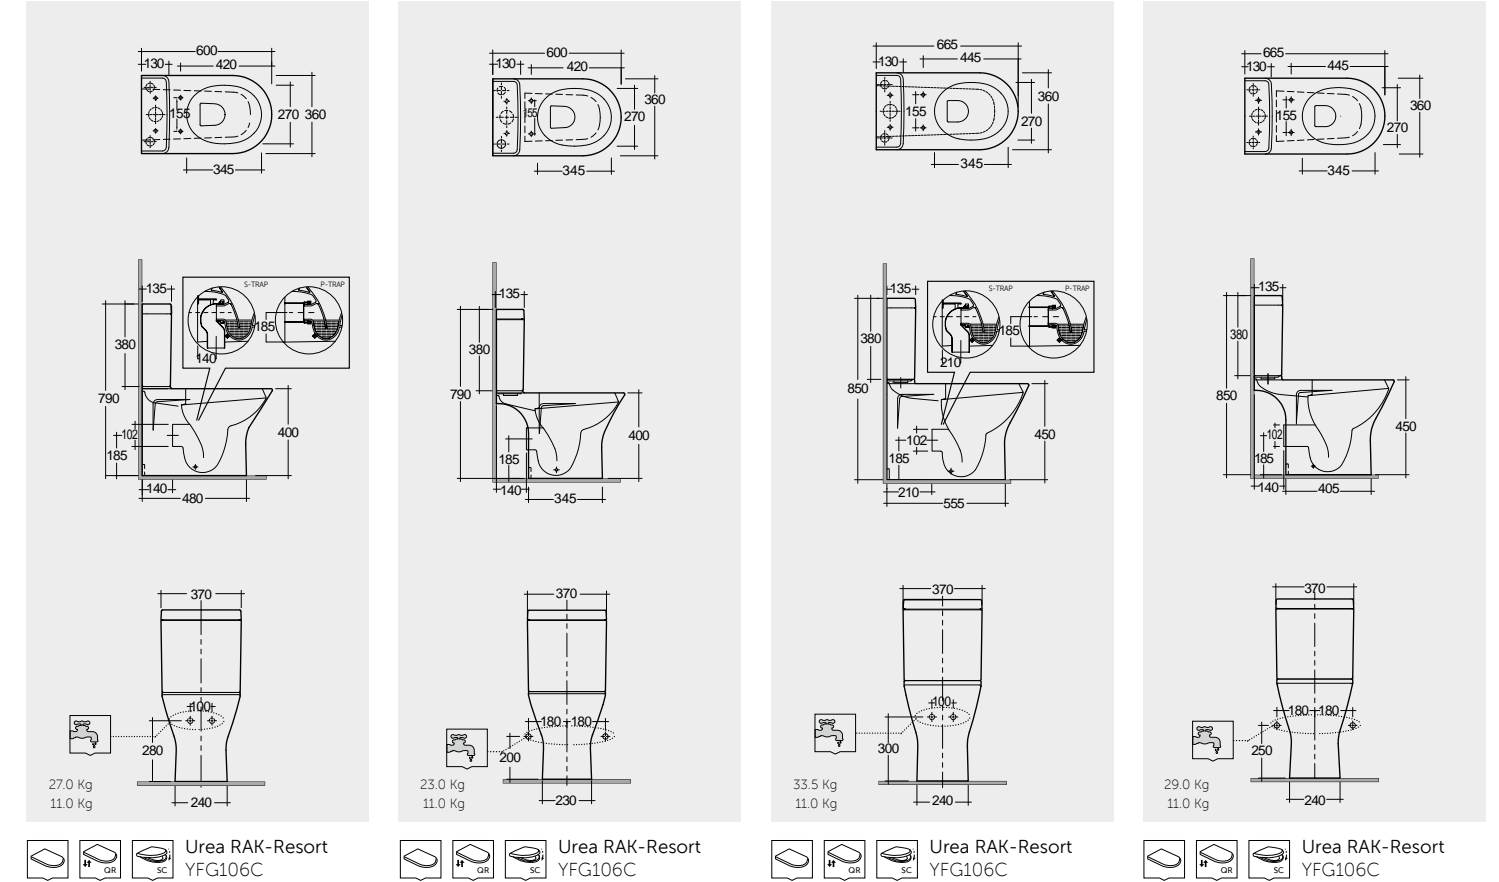

Measurements

القياسات

Urea RAK-Resort
YFG106C

Urea RAK-Resort
YFG106C

Urea RAK-Resort
YFG106C

Urea RAK-Resort
YFG106C

Notes

All dimensions in mm tolerance $\pm 5\%$ for below 200mm and $\pm 3\%$ for above 200mm

جميع القياسات تكون بالمليمتر $\pm 5\%$ للقياسات التي تقل عن 200 مليمتر و $\pm 3\%$ للقياسات التي تتجاوز 200 مليمتر

ملحوظة