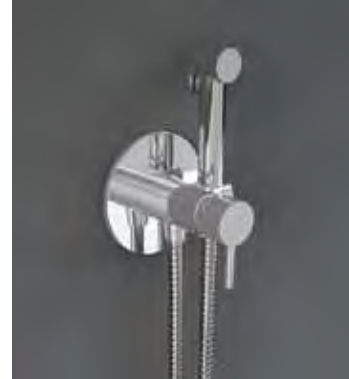

Models

النماذج

52 CM
EL16AWHA

52 CM
EL13AWHA

Hidden Fixations

SET WITH MIXER (SHATAFF)
BRASS CHROME : SPRDOMX0001

Measurements

القياسات