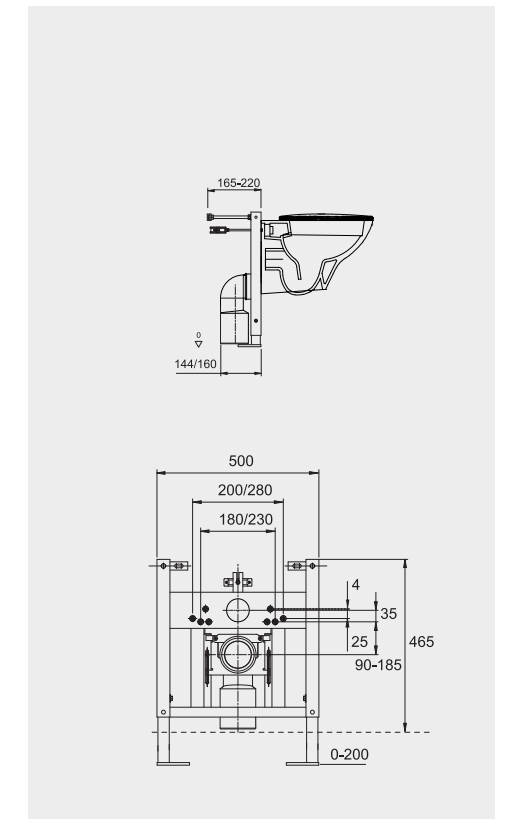

Measurements

القياسات