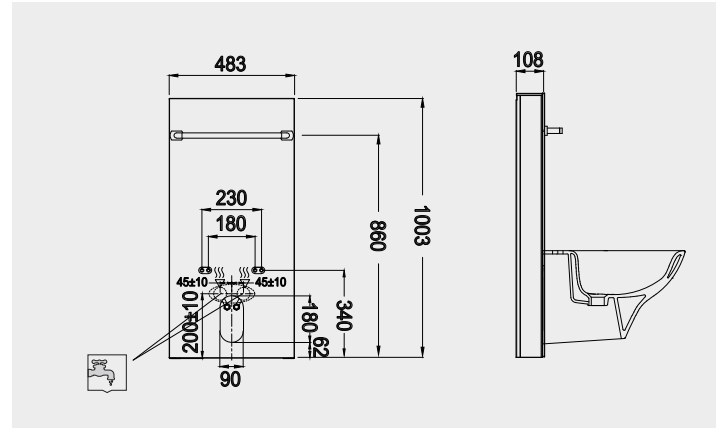

Not Suitable Models for Wall Hung Cabinet Cistern:

CO23AWHA - RAK-Special Needs Rimless Wall Hung WC 70 cm

أشكال غير ملائمة من الخزانات معدة للتعليق على الحائط:

حمامات راك ريمليس للأحتياجات الخاصة معلقة على الجدار، ٧٠ سم

Models

النماذج