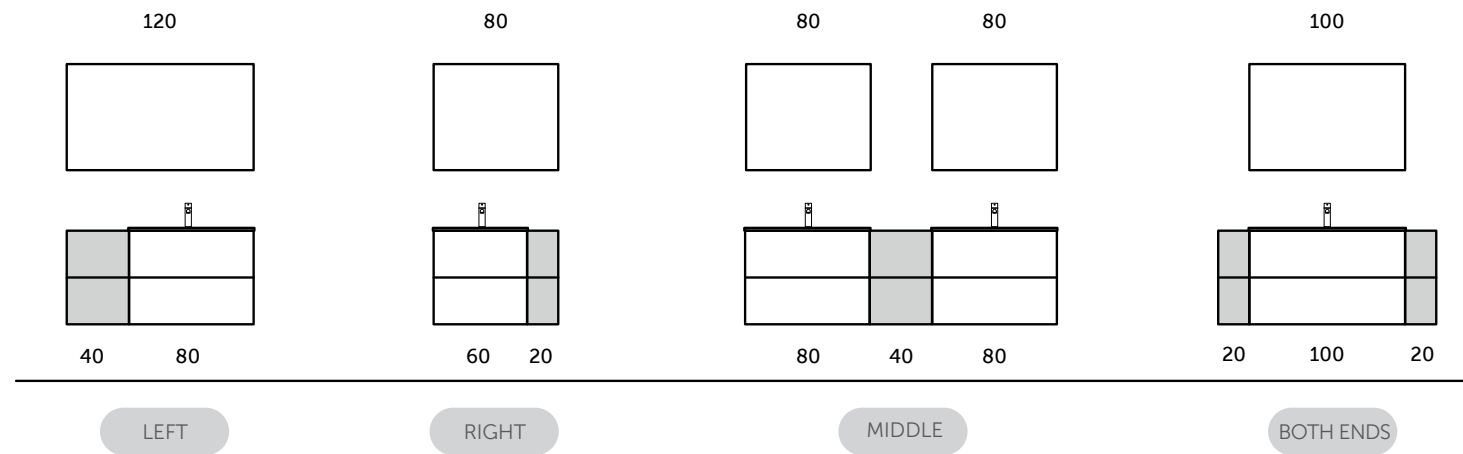

WITH RAK-JOY DROP-IN WASHBASINS