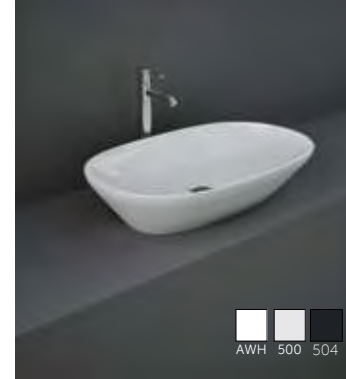

60X36 CM
VART36000AWHA