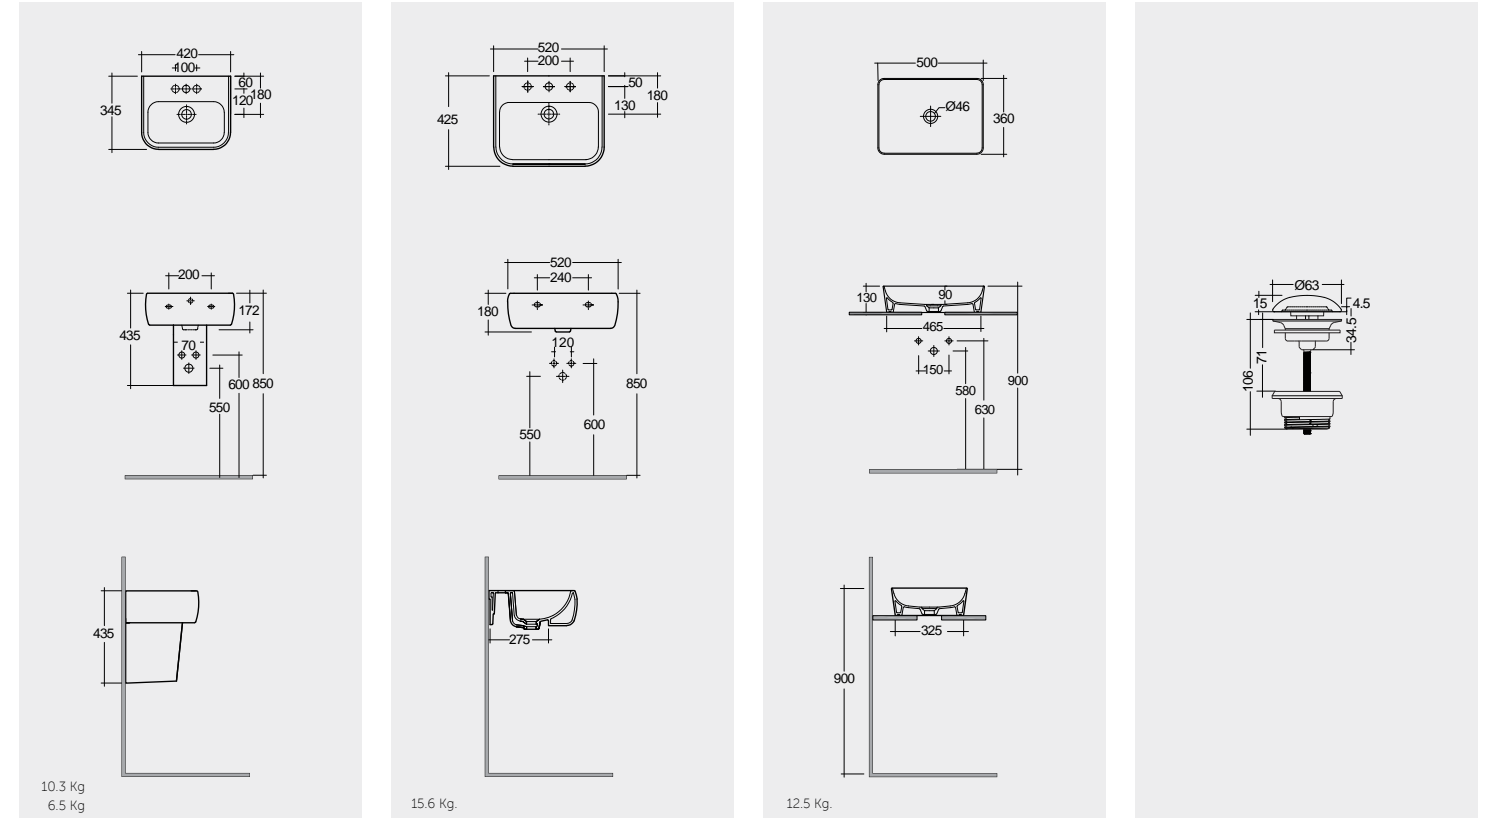

Measurements

القياسات

Notes

ملحوظة

All dimensions in mm tolerance $\pm 5\%$ for below 200mm and $\pm 3\%$ for above 200mm

جميع القياسات تكون بالمليمتر $\pm 5\%$ للقياسات التي تقل عن 200 مليمتر و $\pm 3\%$ للقياسات التي تتجاوز 200 مليمتر