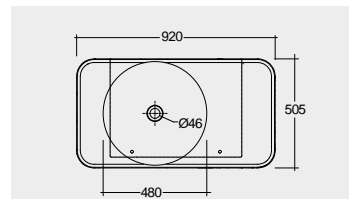

Measurements

القياسات

30.0 Kg

30.0 Kg

30.0 Kg

30.0 Kg