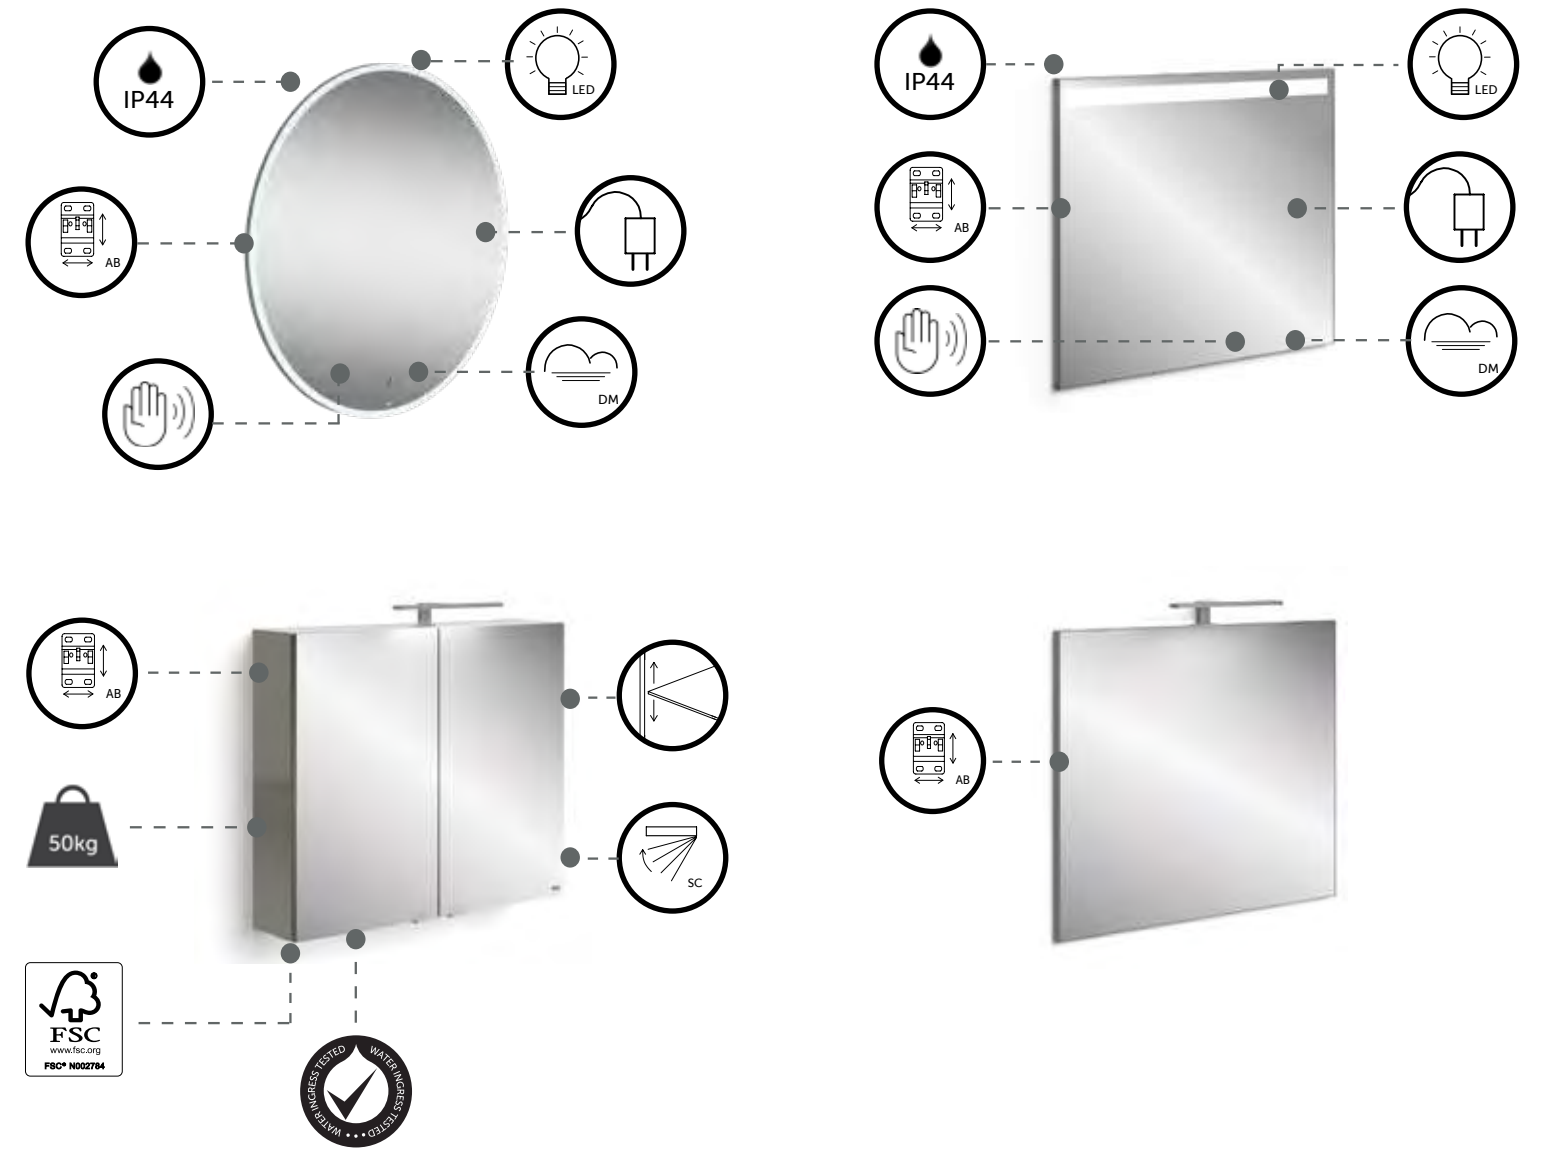

PRODUCT BENEFITS فوائد المنتج

MIRRORS مرآيا

-  MAINS POWERED
-  DE-MISTER
-  TOUCHLESS ACTIVATION
-  MOTION SENSOR
-  USB RECHARGEABLE
-  REVERSIBLE
-  LED LIGHT
-  IP44

RAK-JOY UNO

Functional, elegant, spacious and modular, **RAK-Joy Uno** is the natural evolution of the successful story of RAK-Joy. A minimalist design that will enhance the style of your bathroom, by giving you a one-drawer only contemporary solution. **RAK-Joy Uno** is the new RAK Ceramics bathroom furniture range, designed to move the style of your bathroom on to a higher level. Innovative, high-quality and with exceptional details. RAK-Joy Uno is also available in 5 different finishes.