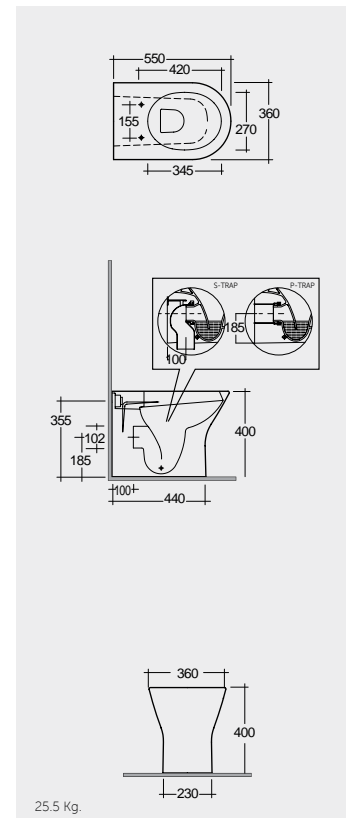

Hidden Fixations

Comfort Height 45 Cm

Comfort Height 42.5 Cm

Measurements

القياسات

Urea RAK-Resort YFG106C

Urea RAK-Resort YFG106C

Urea RAK-Resort YFG106C