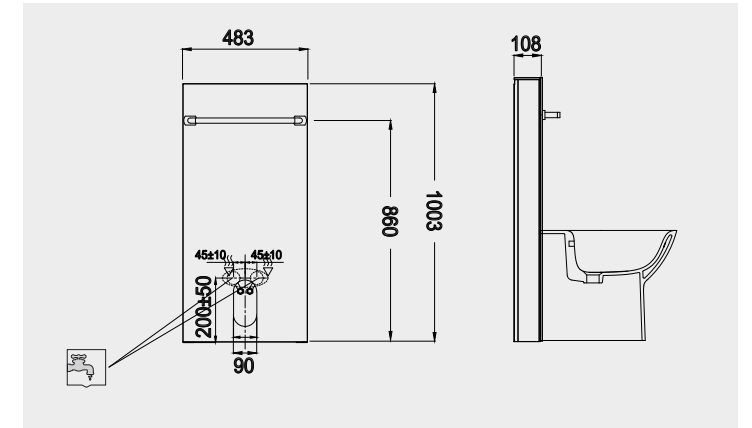

Suitable (BTW) Models for Floor Standing Cabinet Cistern :

- RAK-Caroline - P trap
- RAK-Compact - P trap
- RAK-Florence - P trap
- RAK-Karla - P trap
- RAK-Metropolitan Deluxe - P trap
- RAK-Moon - P trap
- RAK-Morning - P trap
- RAK-Opulence - P trap
- RAK-One - P trap
- RAK-Orient - P trap
- RAK-Orient - P trap
- RAK-Resort - P trap
- RAK-Series 600 - P trap
- RAK-Summit - P trap
- RAK-Venice - P trap
- RAK-Venice - P trap

أشكال ملائمة من حمامات مستندة إلى الجدار للخزانات الأرضية:

- راك-أورينت بمحبس غلق مزدوج (بي)
- راك-أورينت بمحبس غلق مزدوج (بي)
- راك-ريزورت بمحبس غلق مزدوج (بي)
- راك-سيريز ٦٠٠ بمحبس غلق مزدوج (بي)
- راك-ساميت بمحبس غلق مزدوج (بي)
- راك-فينيس بمحبس غلق مزدوج (بي)
- راك-فينيس بمحبس غلق مزدوج (بي)
- راك-كارولين بمحبس غلق مزدوج (بي)
- راك-كومباكت بمحبس غلق مزدوج (بي)
- راك-فلورنس بمحبس غلق مزدوج (بي)
- راك-كارلا بمحبس غلق مزدوج (بي)
- راك-ميتروبوليتن فاخر بمحبس غلق مزدوج (بي)
- راك-مون بمحبس غلق مزدوج (بي)
- راك-مورنينغ بمحبس غلق مزدوج (بي)
- راك-أوبيلنس بمحبس غلق مزدوج (بي)
- راك-وان بمحبس غلق مزدوج (بي)