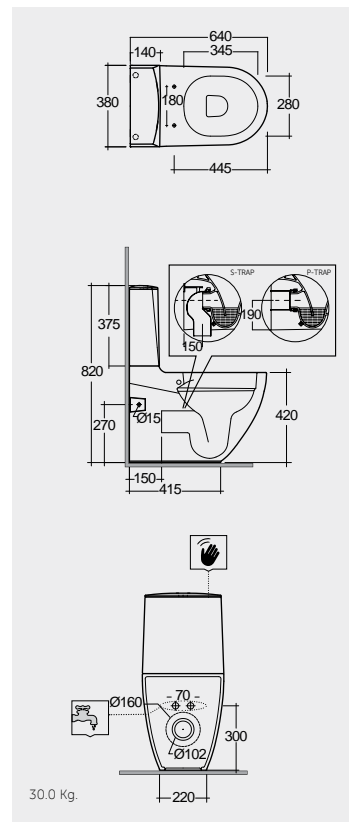

Measurements

القياسات

Urea RAK-Des
DESSC3900WH

Urea RAK-Des
DESSC3901WH

Urea RAK-Des
DESSC3900WH

Urea RAK-Des
DESSC3901WH

Urea RAK-Des
DESSC3900WH

Urea RAK-Des
DESSC3901WH

Colours available

الألوان المتاحة

Colours shown here are as close to actual sanitaryware as printing process will allow
الألوان المبينة هنا قريبة إلى ألوان الأدوات الصحية الفعلية حسبما تسمح به عملية الطباعة