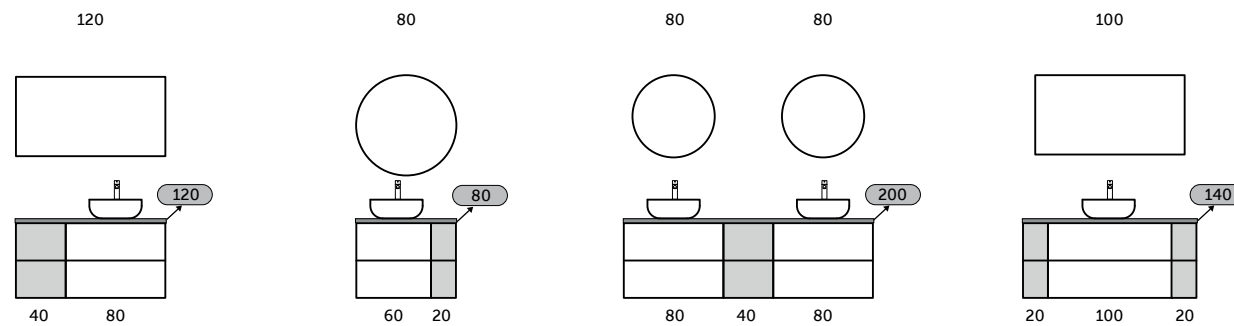

RAK-PLANO & OPEN STORAGE + COUNTERTOP WB