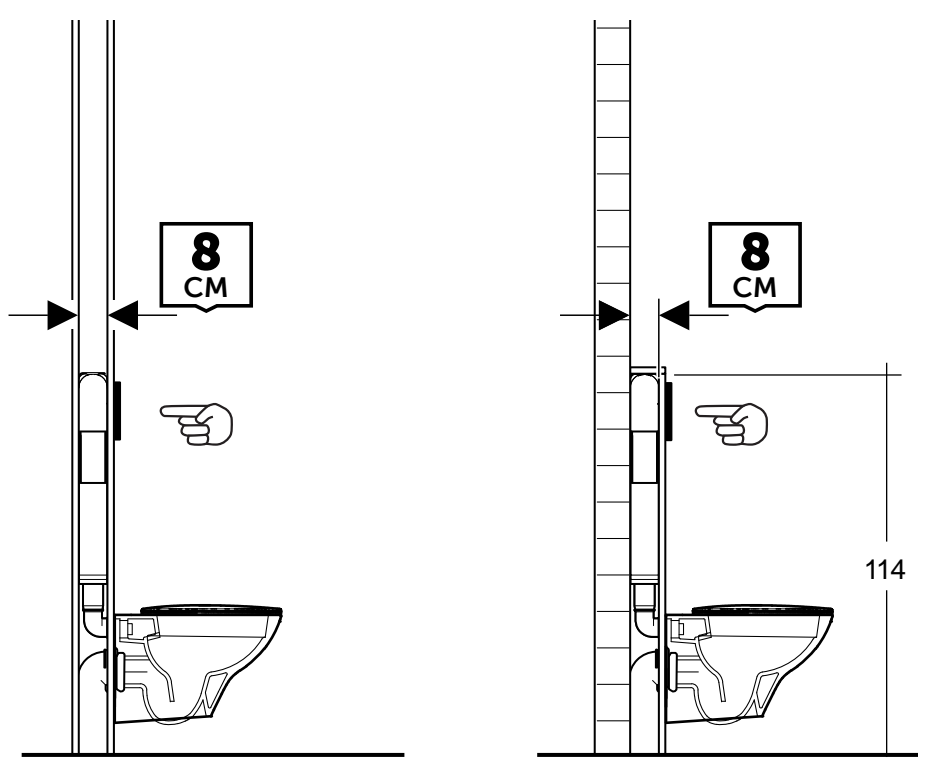

8 cm wall-thickness

For thin walls or for space-saving installations, with flushing actuation from the front.