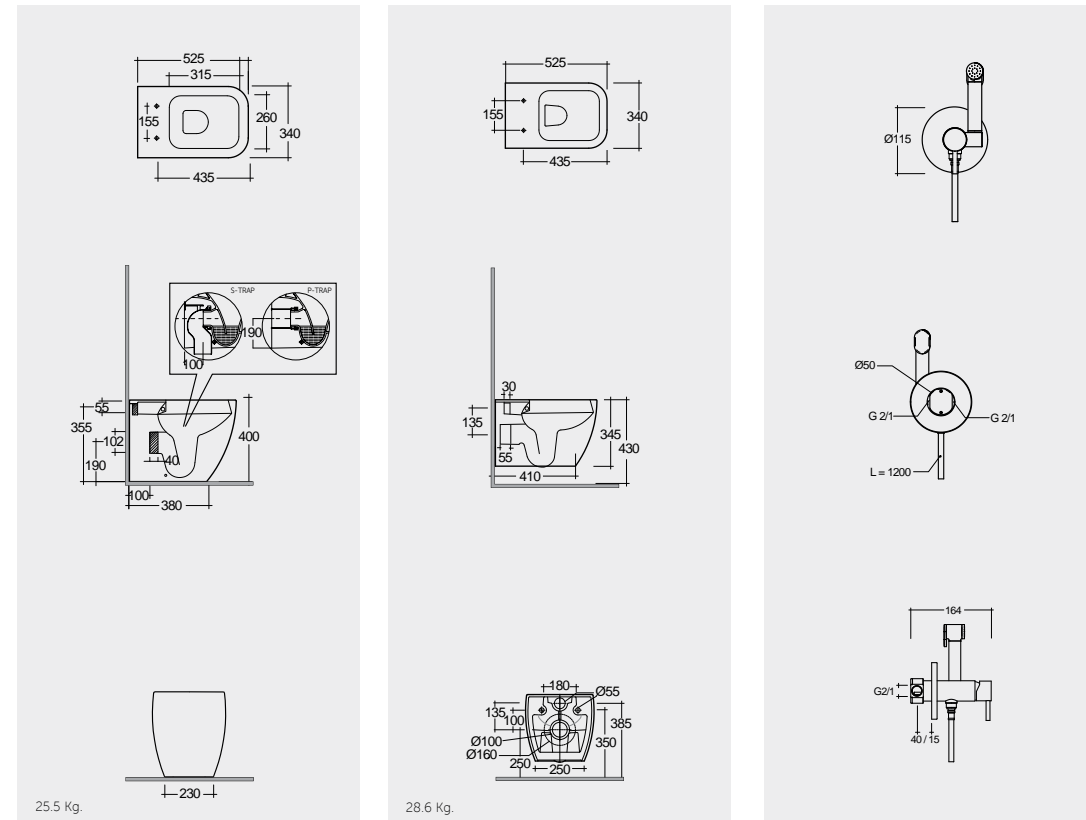

52 CM
MP34AWHA

Hidden Fixations

52 CM
MP13AWHA

Hidden Fixations

SET WITH MIXER (SHATAFF)
BRASS CHROME : SPRDOMX0001

Measurements

القياسات

- ABS RAK-Metropolitan MP05AWHA
- ABS RAK-Metropolitan MP05SCQRAWHA
- Urea RAK-Metropolitan YFG100A