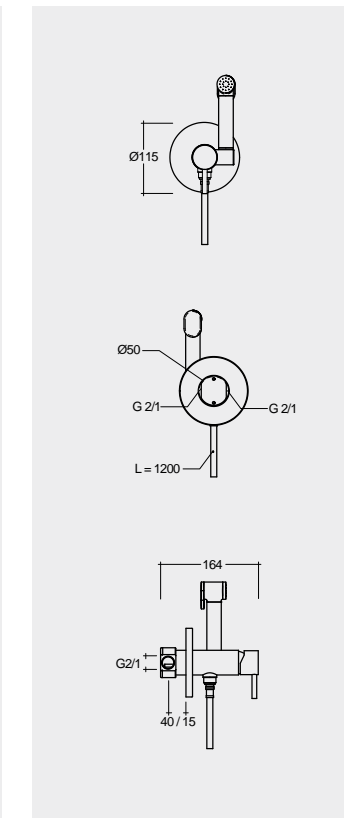

Measurements

القياسات