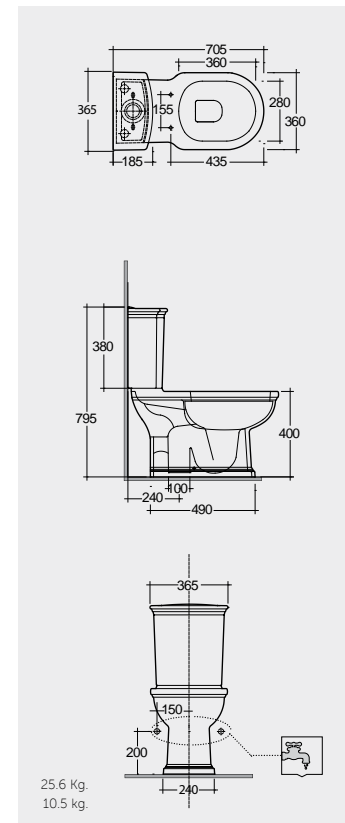

Measurements

القياسات

Lacquered Polyester RAK-Washington
WTSC3901503
ABS RAK-Washington
JM05DSCQRAWHA
Urea RAK-Compact
YFG173A