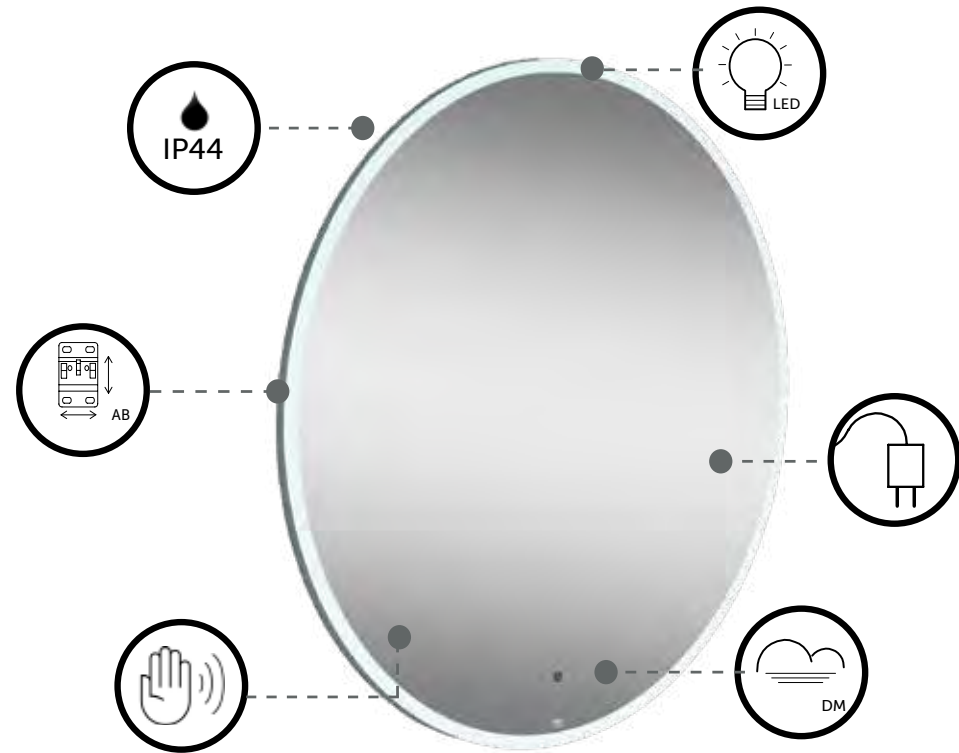

**MIRRORS &
LIGHTS**
المرآيا والإضاءة

PRODUCT BENEFITS

MIRRORS

- | | | | |
|---|----------------------|---|------------|
|  | MAINS POWERED |  | REVERSIBLE |
|  | DE-MISTER |  | LED LIGHT |
|  | TOUCHLESS ACTIVATION |  | IP44 |
|  | MOTION SENSOR | | |
|  | USB RECHARGEABLE | | |