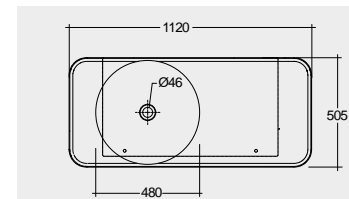

Measurements

القياسات

36.0 Kg

36.0 Kg

36.0 Kg

36.0 Kg

Notes

ملحوظة

All dimensions in mm tolerance $\pm 5\%$ for below 200mm and $\pm 3\%$ for above 200mm

جميع القياسات تكون بالمليمتر $\pm 5\%$ للقياسات التي تقل عن 200 مليمتر و $\pm 3\%$ للقياسات التي تتجاوز 200 مليمتر