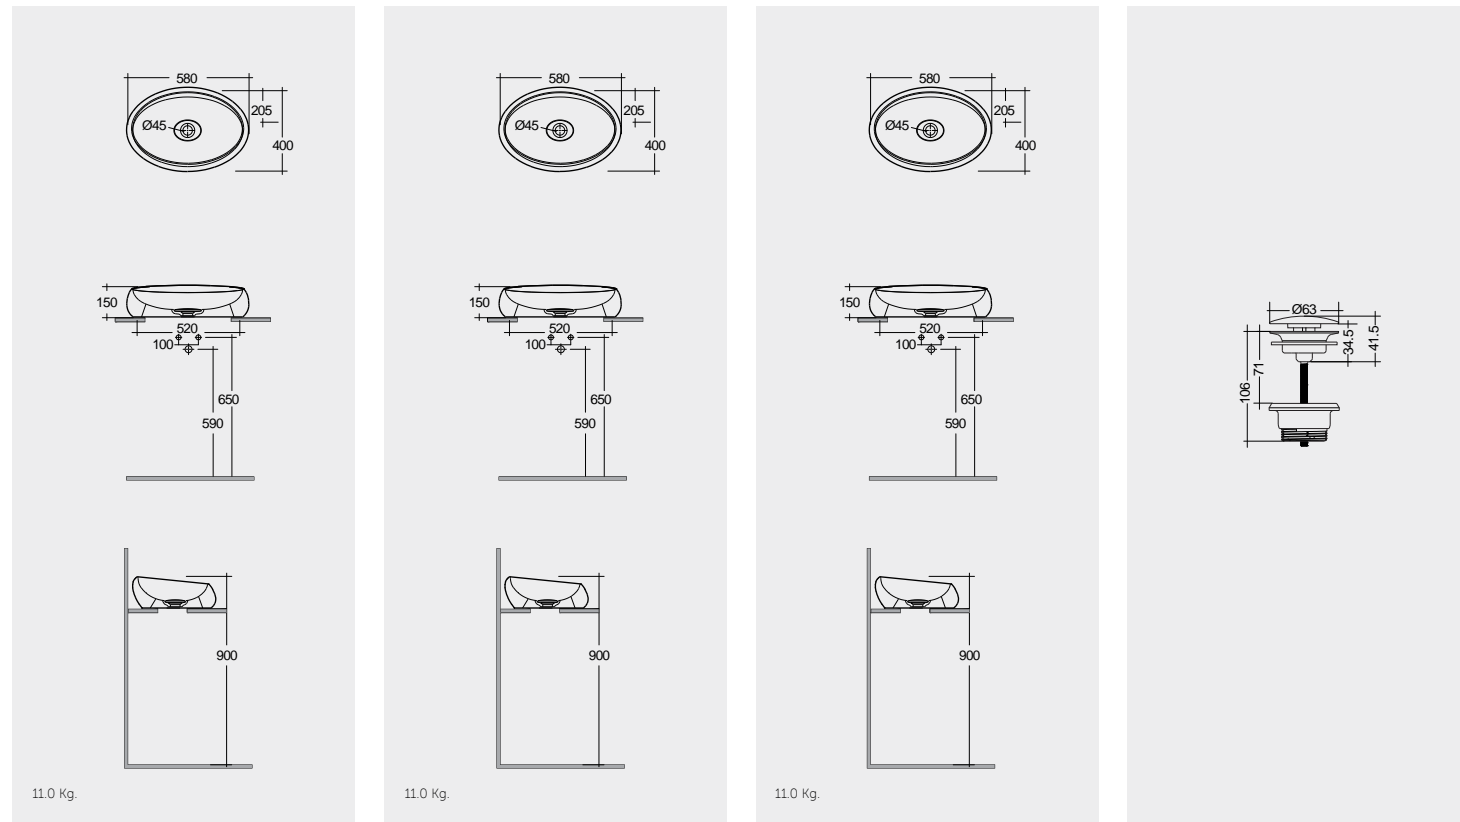

Measurements

القياسات