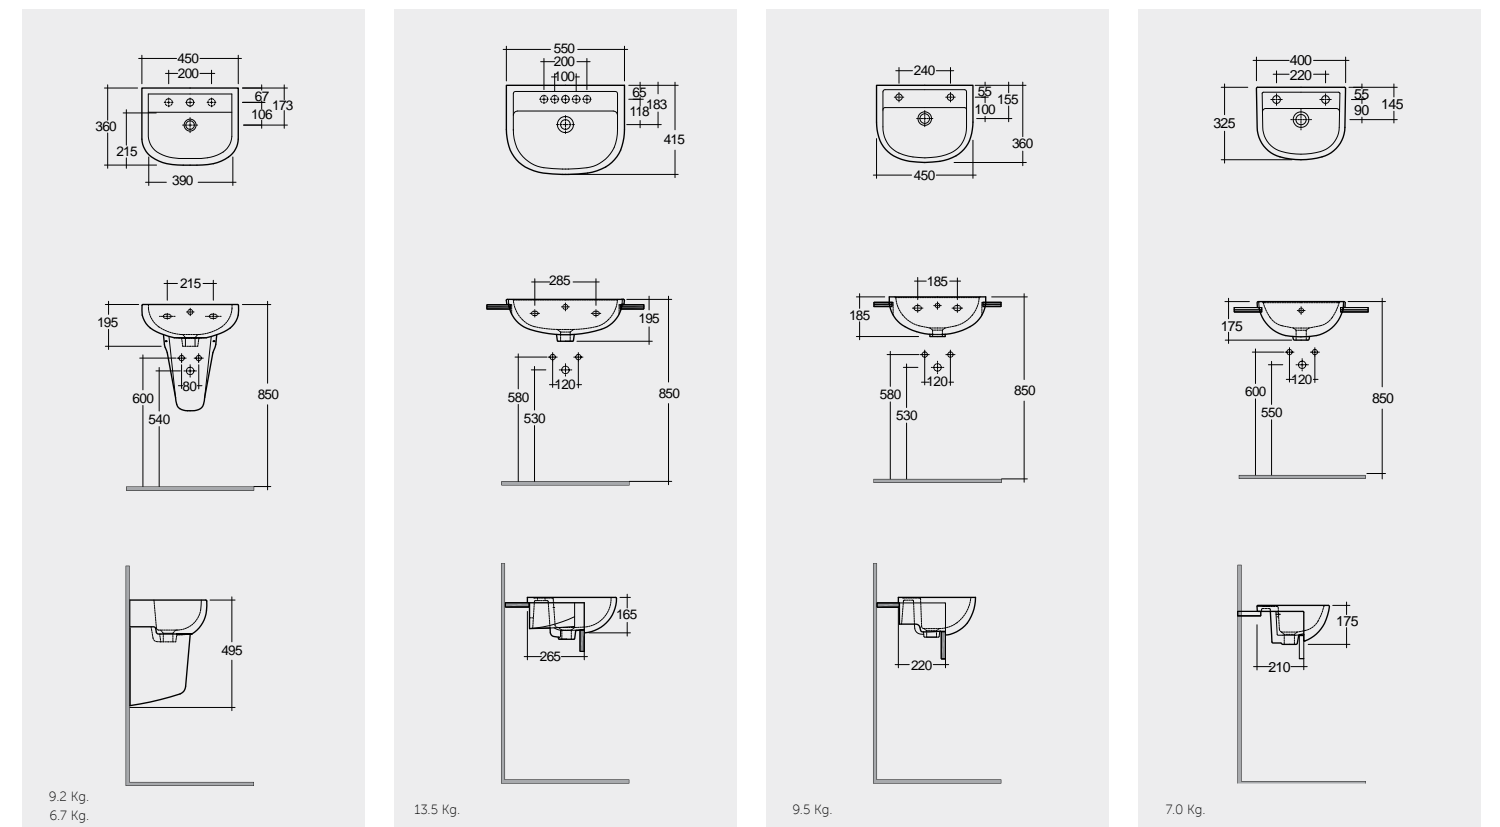

Models

النماذج

45 CM
CO0701AWHA
CO0401AWHA

55 CM
CO0901AWHA

45 CM
CO2801AWHA

40 CM
CO0902AWHA

Measurements

القياسات