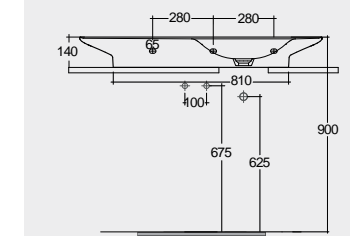

Measurements

القياسات

36.0 Kg

36.0 Kg

36.0 Kg

36.0 Kg

Notes

ملحوظة

All dimensions in mm tolerance $\pm 5\%$ for below 200mm and $\pm 3\%$ for above 200mm

جميع القياسات تكون بالمليمتر $\pm 5\%$ للقياسات التي تقل عن 200 مليمتر و $\pm 3\%$ للقياسات التي تتجاوز 200 مليمتر