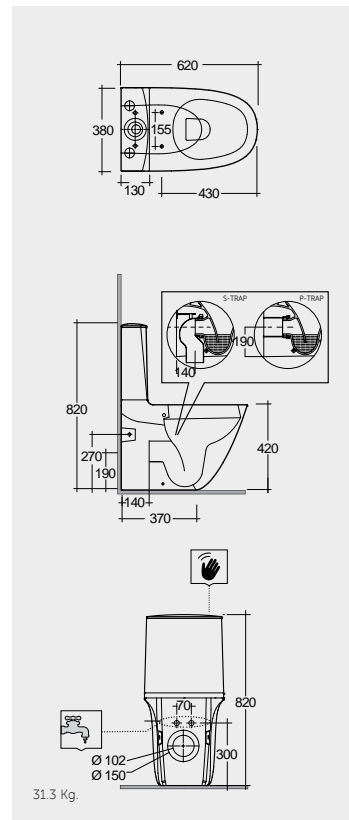

Hidden Fixations

Back Open

Back Open

Comfort Height 42 CM

Comfort Height 42 CM

Comfort Height 42 CM

Measurements

القياسات