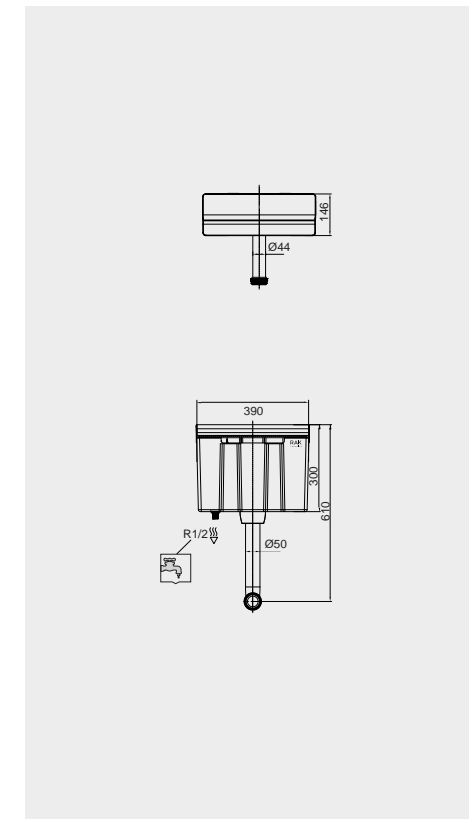

Measurements

القياسات