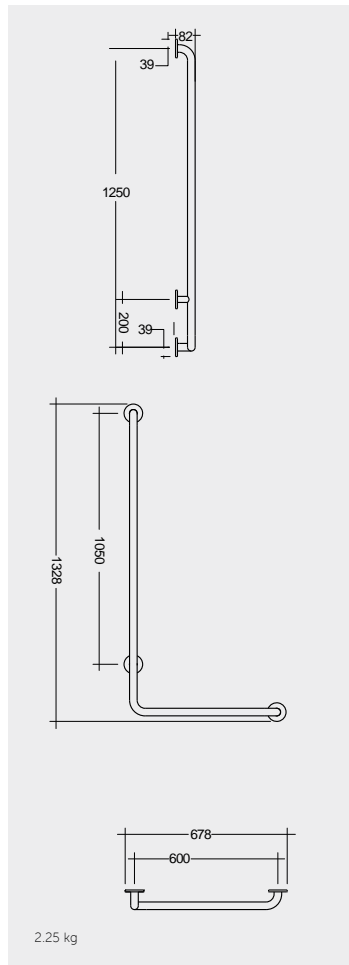

**SENIOR
NEEDS**

RAK-SILVER / GRAB BARS

Models

النماذج

Measurements

القياسات

Notes

ملحوظة

All dimensions in mm tolerance $\pm 5\%$ for below 200mm and $\pm 3\%$ for above 200mm

جميع القياسات تكون بالمليمتر $\pm 5\%$ للقياسات التي تقل عن 200 مليمتر و $\pm 3\%$ للقياسات التي تتجاوز 200 مليمتر

ROUGH POLISHING
FOR BETTER GRIP

SENIOR
NEEDS