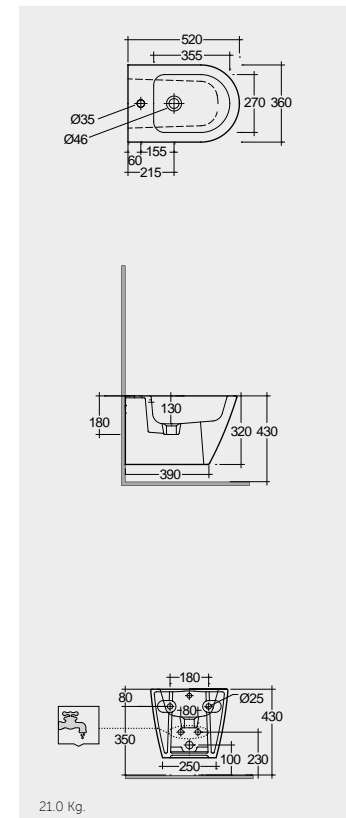

Measurements

القياسات

Notes

All dimensions in mm tolerance $\pm 5\%$ for below 200mm and $\pm 3\%$ for above 200mm

جميع القياسات تكون بالمليمتر $\pm 5\%$ للقياسات التي تقل عن 200 مليمتر و $\pm 3\%$ للقياسات التي تتجاوز 200 مليمتر