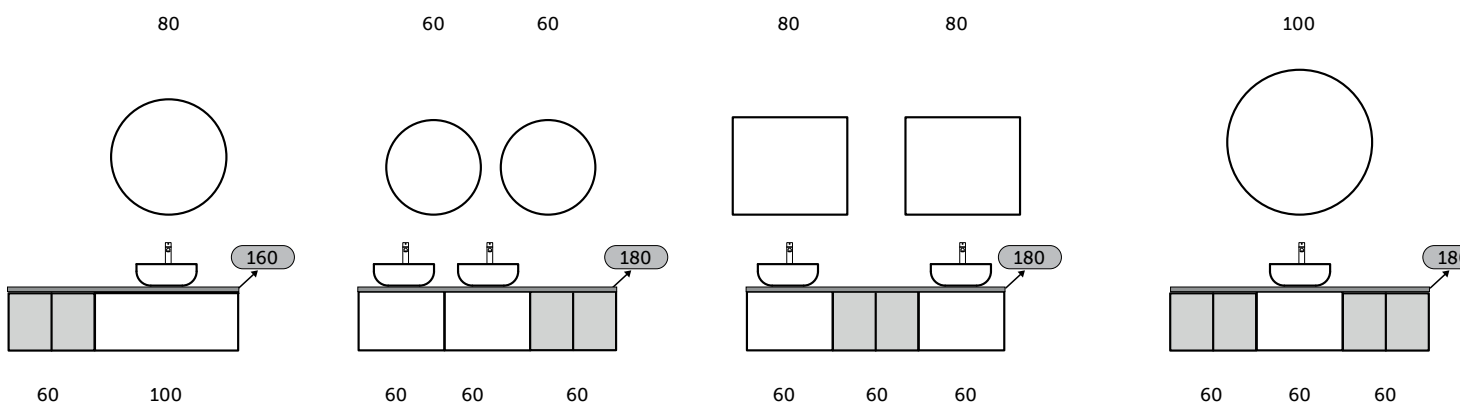

WITH RAK-PLANO SURFACE AND COUNTERTOP WASHBASINS

LEFT

RIGHT

MIDDLE

BOTH ENDS

RAK-JOY UNO+ OPEN STORAGE UNIT

Elevate your bathroom's style and functionality with the combination of RAK-Joy drop in washbasin with RAK-Joy Uno Vanity Unit and a modular Open Storage system. Designed to be mixed and matched according to your style, this combination offers the best space-saving solution, essential in keeping your bathroom organized.

إرتقي من أسلوب حمامك ووظيفته من خلال دمج مغاسل راك-جوي داخل الكونتر مع نظام التخزين المفتوح ووحدات الخزائن من راك-جوي أونو. يوفر هذا المزيج المختلط والمطابق وفقاً لطريقتك، أفضل حل لتوفير المساحة، ضروري للحفاظ على حمامك منظمًا.