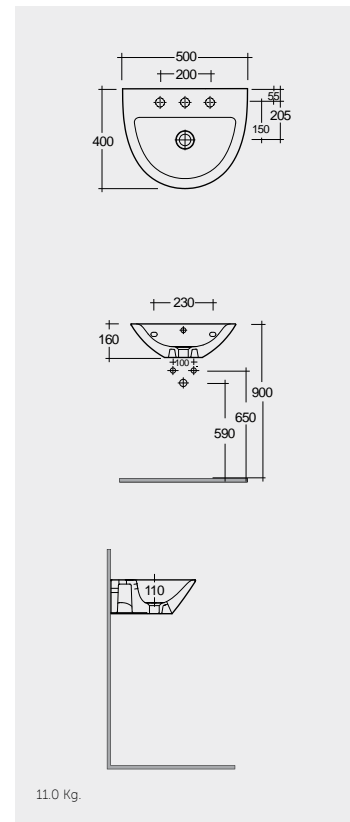

Models

النماذج

65 CM
MORWB6501AWHA

60 CM
MORWB6001AWHA

55 CM
MORWB5501AWHA

50 CM
MORWB5001AWHA

Measurements

القياسات