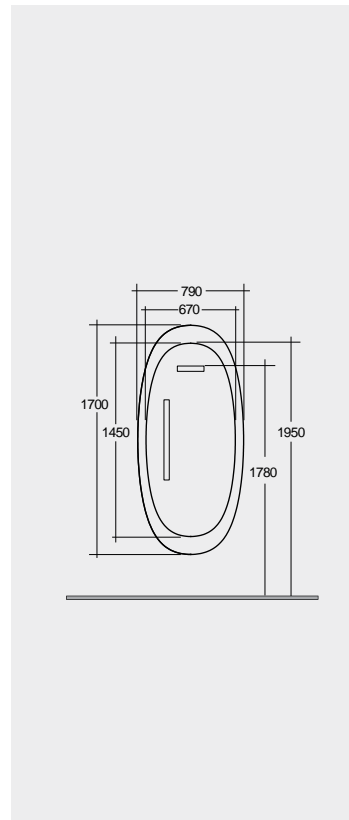

170x79 CM
CLOMR17079

78x46 CM
CLOMR07846

Measurements

القياسات

RAK-JOY UNO

Models

النماذج

Measurements