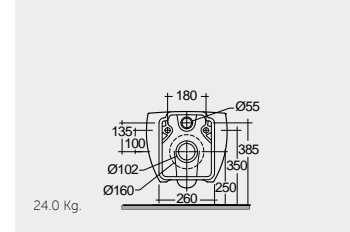

Urea RAK-Illusion
ILLSC3901WH
Urea RAK-Illusion
ILLSC3903WH
Urea RAK-Illusion
ILLSC3900WH

Measurements

القياسات