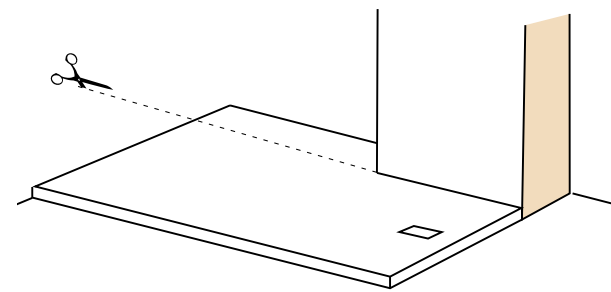

Product range

BATHTUB REPLACEMENT

RECTANGULAR

QUADRANT

Customization

Some examples of customization

WHITE (500)

GREIGE (505)