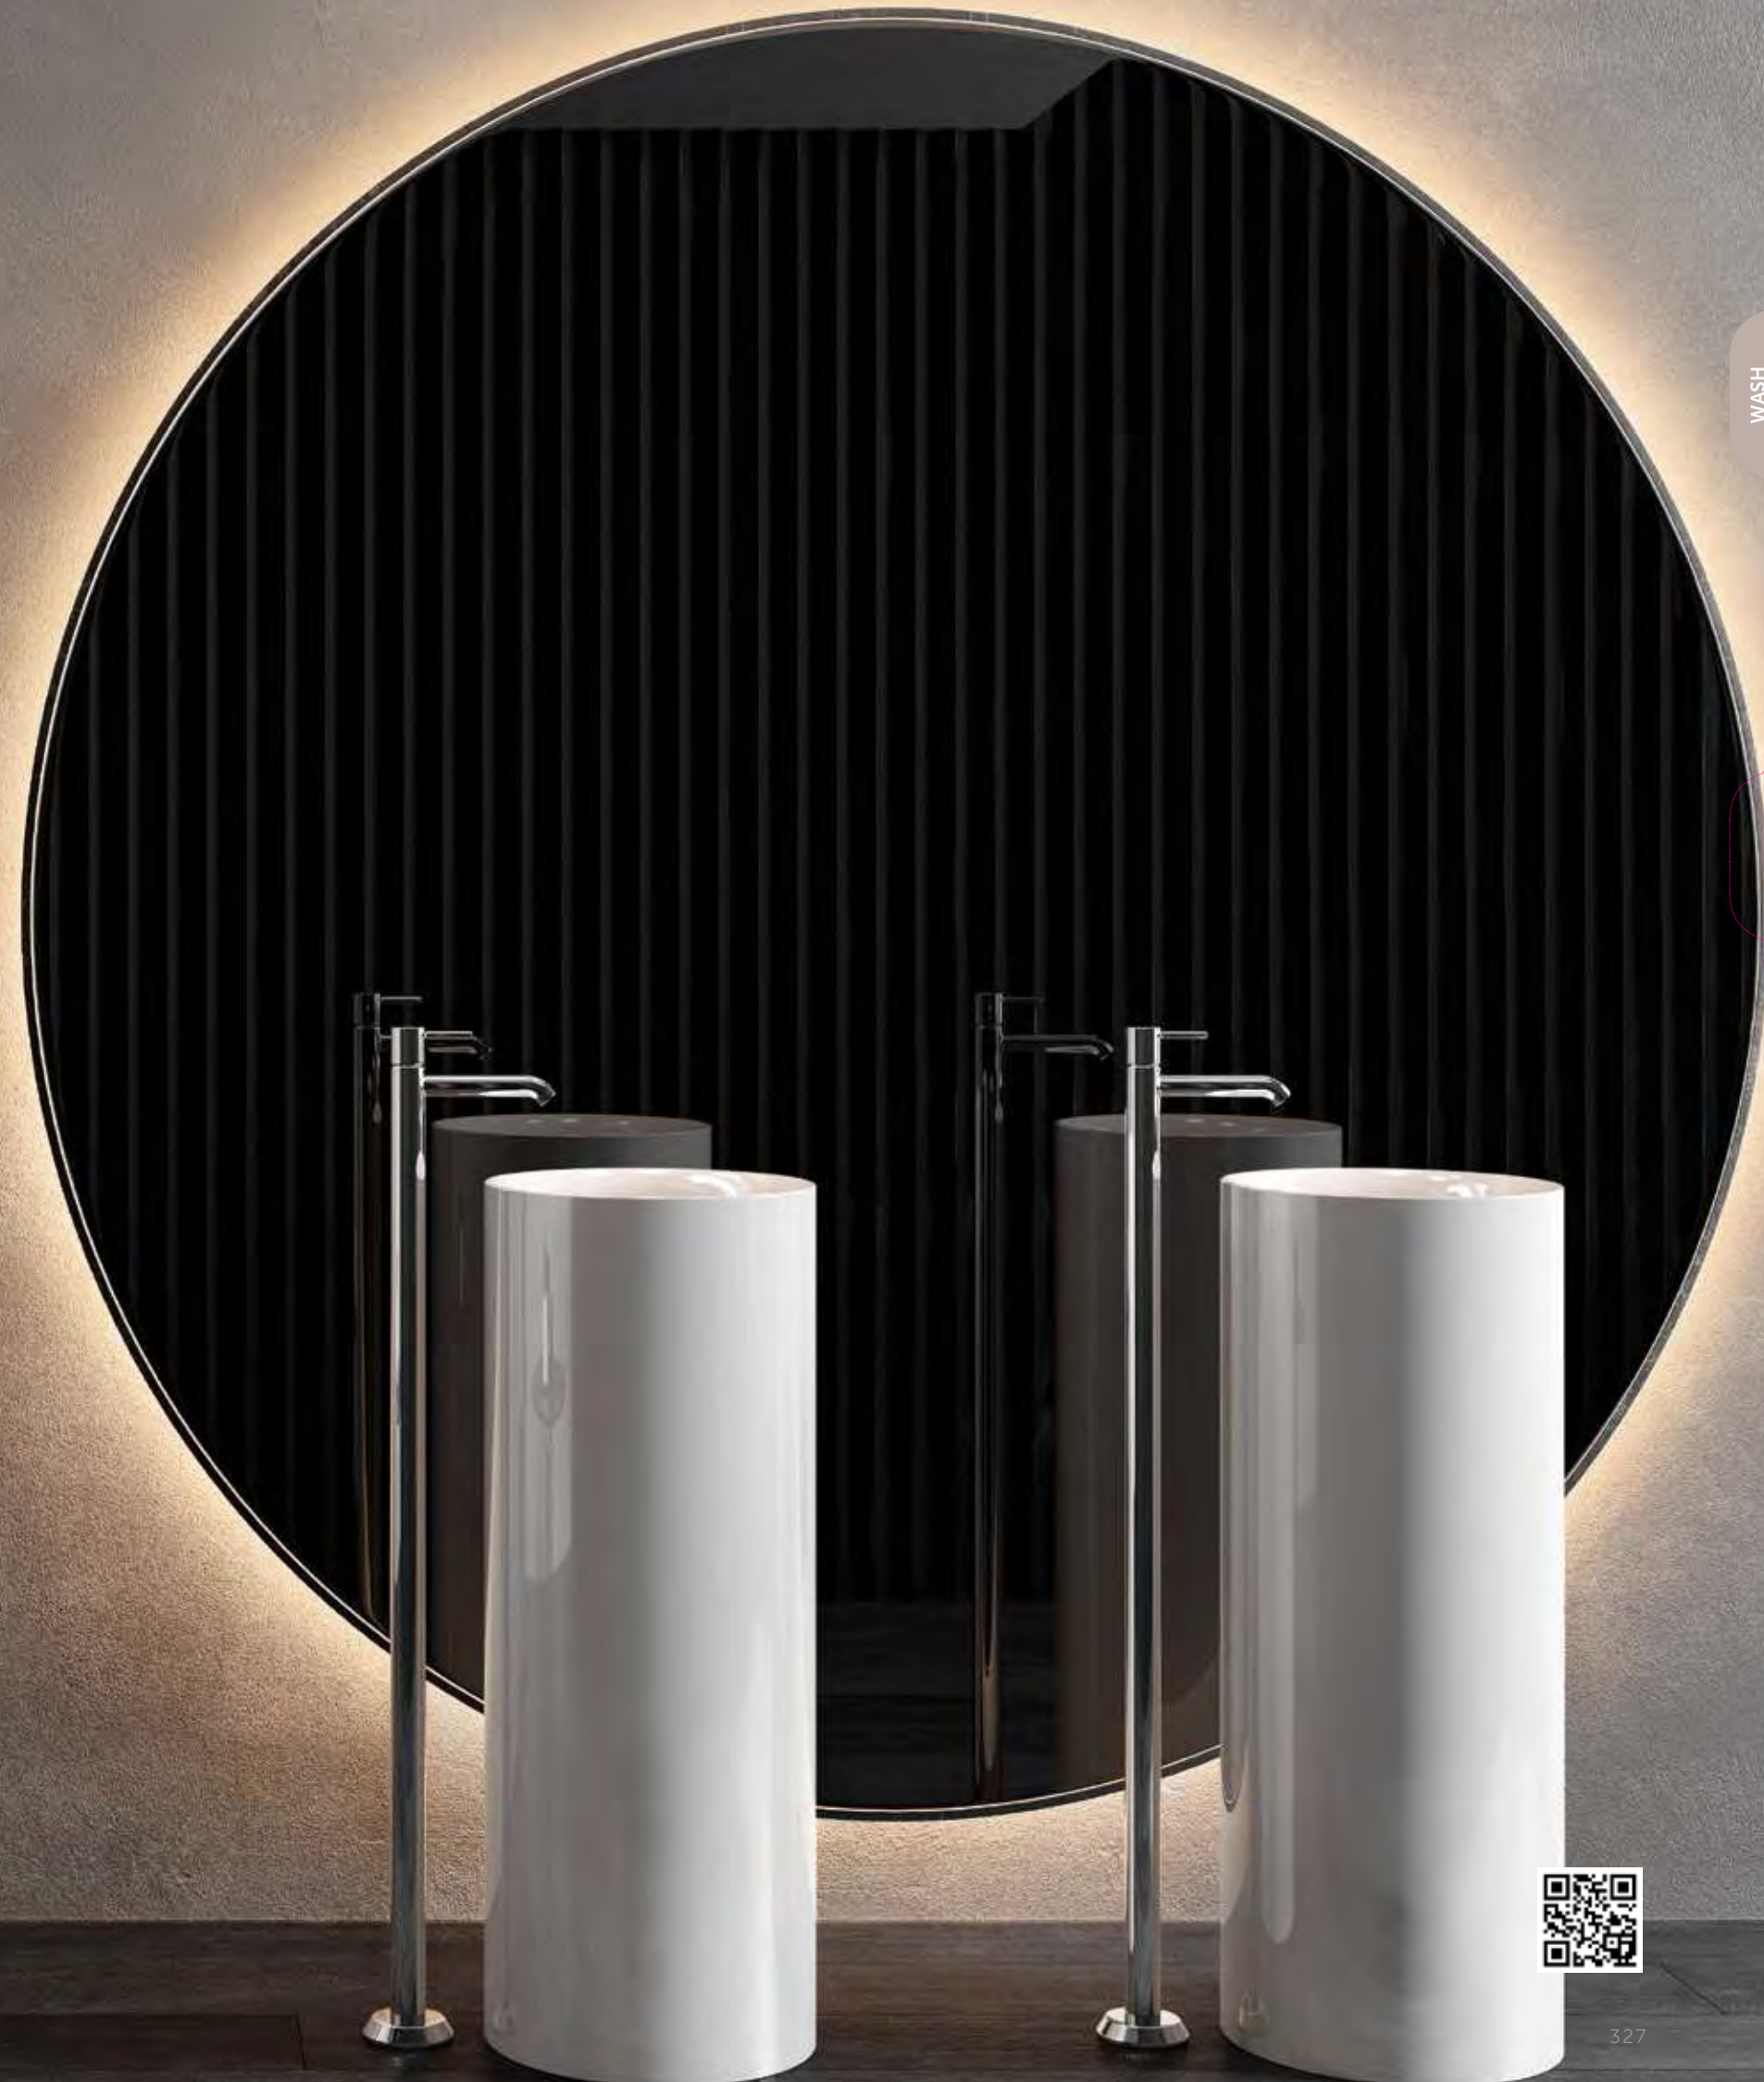

RAK-Petit is the second chapter of the successful collaboration with Maurizio Scutellà. A transversal collection of small washbasins designed for architects and interior designers who address the theme of small spaces: with minimal shapes and small dimensions, RAK-Petit is perfect for small but special bathrooms and for furnishing elegant public spaces. freestanding washbasins for representative or public bathrooms.