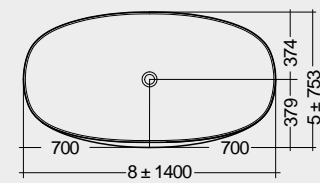

Drain Included

Drain Included

Measurements

القياسات