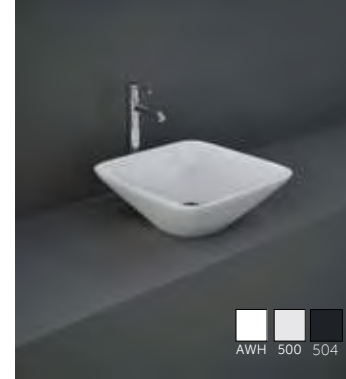

36X36 CM
VARCT43600AWHA