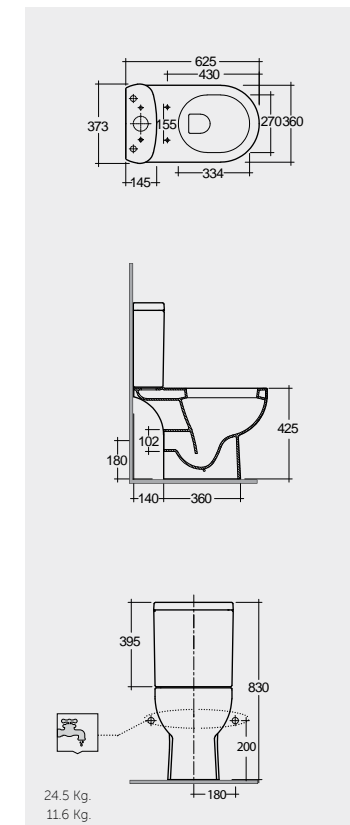

Models

النماذج

62 CM
TQ16AWHA
TQ10AWHA

62 CM
TQ11AWHA
TQ10AWHA

Back Open

SET WITH MIXER (SHATAFF)
BRASS CHROME : SPRDMX0001

Measurements

القياسات