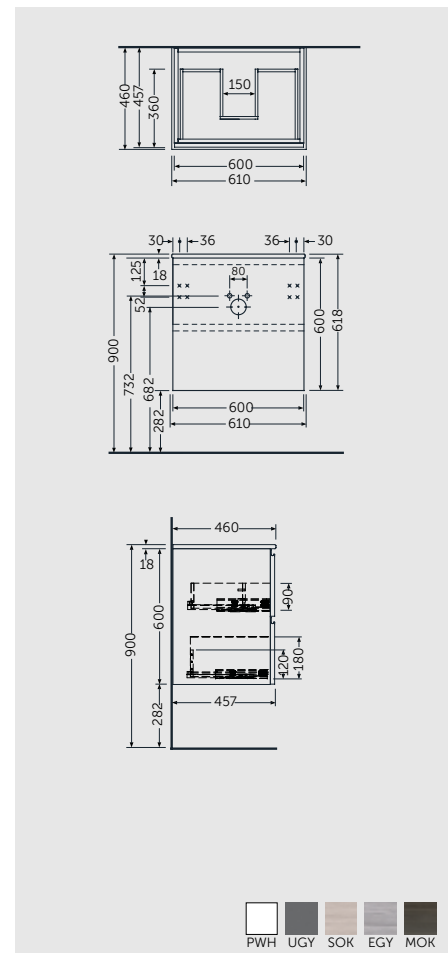

W 80 x D 46 x H 60CM
JOYWH080UGY

W 100 x D 46 x H 60CM
JOYWH100UGY

120cm = 2x W 60CM Units
JOYWH060UGY x2

FOR VANITY (RAK-JOY)
PP WHITE : BTRWBPPR021
Inspectionable

Measurements

القياسات

160cm = 2x W 80CM Units
JOYWH080UGY x2