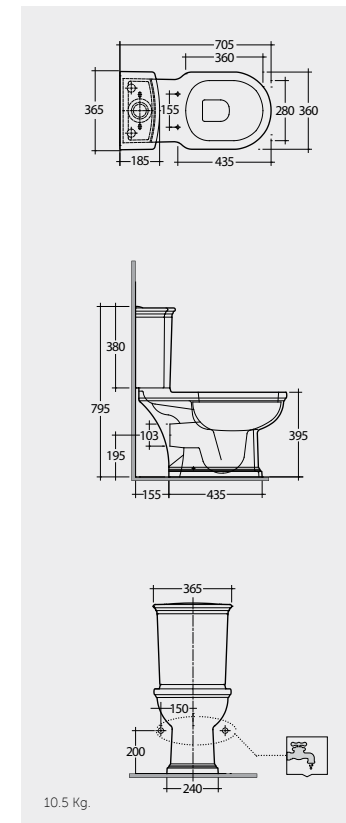

Measurements

القياسات

Lacquered Polyester RAK-Washington
WTSC3901503
ABS RAK-Washington
JM05DSCQRAWHA
Urea RAK-Compact
YFG173A