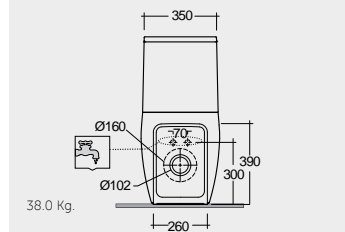

Measurements

القياسات

Urea RAK-Illusion
ILLSC3901WH
Urea RAK-Illusion
ILLSC3903WH
Urea RAK-Illusion
ILLSC3900WH