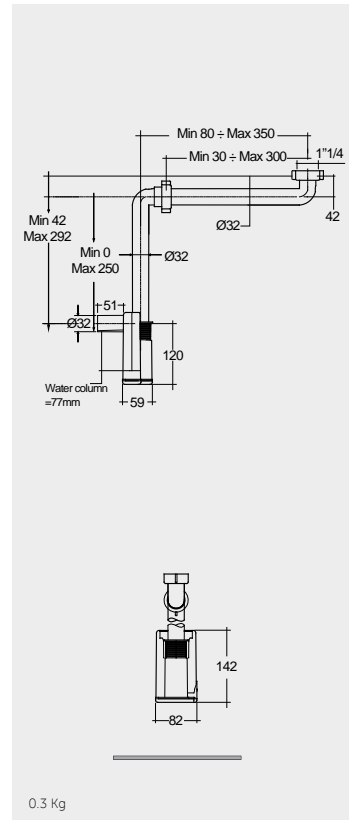

Measurements

القياسات

Notes

ملحوظة

All dimensions in mm tolerance $\pm 5\%$ for below 200mm and $\pm 3\%$ for above 200mm | جميع القياسات تكون بالمليمتر $\pm 5\%$ للقياسات التي تقل عن 200 مليمتر و $\pm 3\%$ للقياسات التي تتجاوز 200 مليمتر