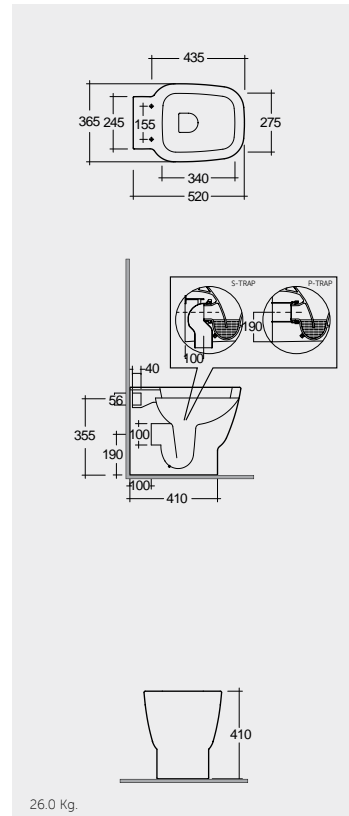

Models

النماذج

52 CM
EL16AWHA

52 CM
EL13AWHA

Hidden Fixations

SET WITH MIXER (SHATAFF)
BRASS CHROME : SPRDOMX0001

Measurements

القياسات