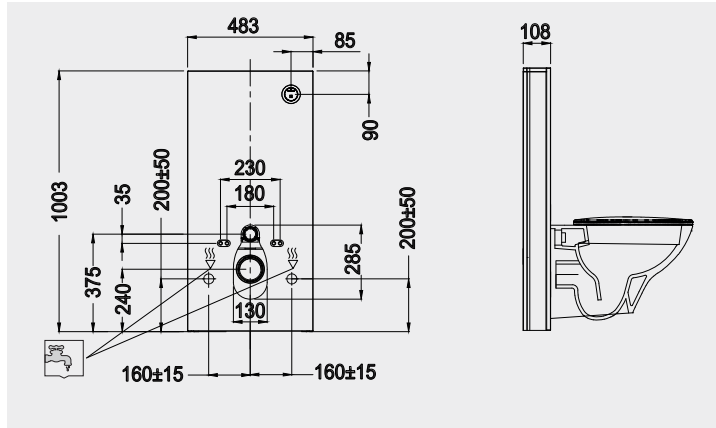

Not Suitable Models for Wall Hung Cabinet Cistern:

CO23AWHA - RAK-Special Needs Rimless Wall Hung WC 70 cm

أشكال غير ملائمة من الخزانات معدة للتعليق على الحائط:

حمامات راك ريمليس للأحتياجات الخاصة معلقة على الجدار، ٧٠ سم

Models

النماذج