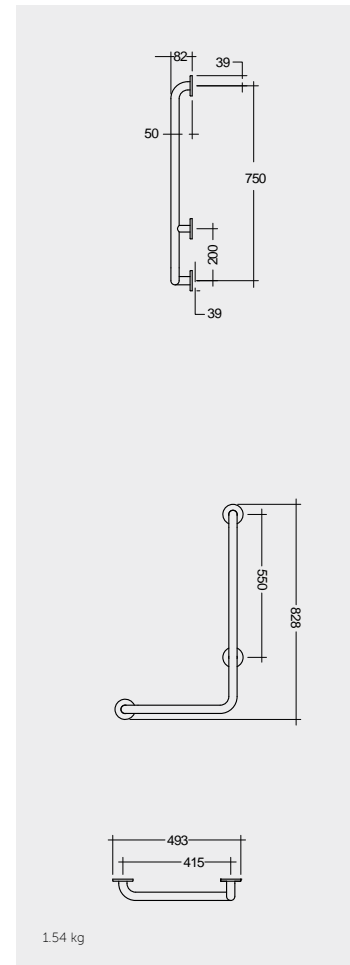

**SENIOR
NEEDS**

RAK-SILVER / GRAB BARS

Models

النماذج

Measurements

القياسات

Notes

ملحوظة

All dimensions in mm tolerance $\pm 5\%$ for below 200mm and $\pm 3\%$ for above 200mm

جميع القياسات تكون بالمليمتر $\pm 5\%$ للقياسات التي تقل عن 200 مليمتر و $\pm 3\%$ للقياسات التي تتجاوز 200 مليمتر

ROUGH POLISHING
FOR BETTER GRIP

SENIOR
NEEDS