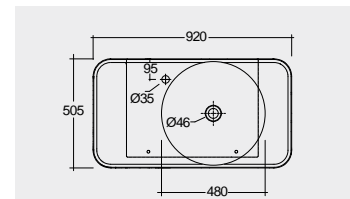

Measurements

القياسات

30.0 Kg

30.0 Kg

30.0 Kg

30.0 Kg