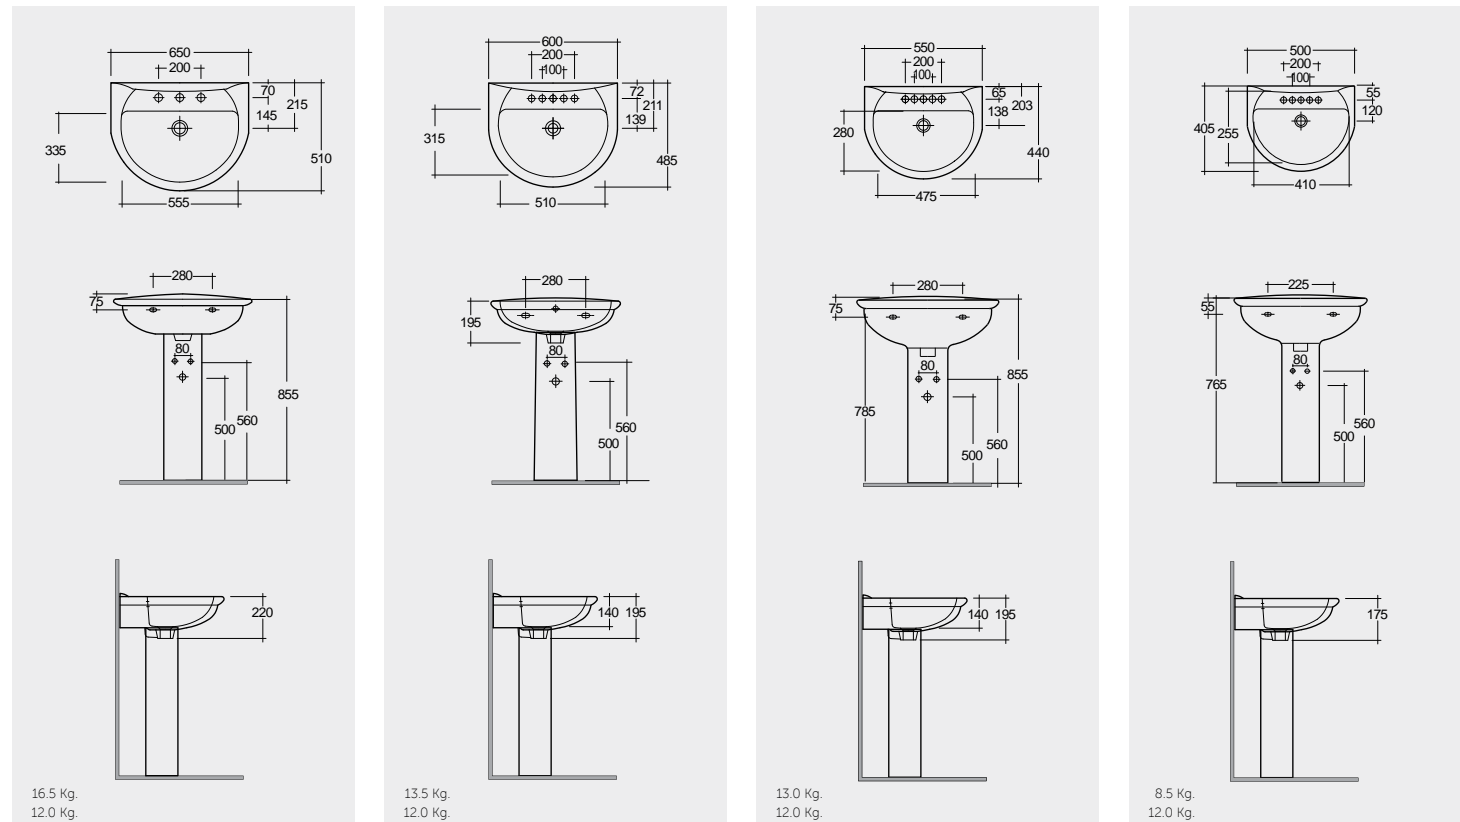

Models

النماذج

65 CM
KR2001AWHA
KR0102AWHA

60 CM
KR0101AWHA
KR0102AWHA

55 CM
KR0701AWHA
KR0102AWHA

50 CM
KR0501AWHA
KR0102AWHA

Measurements

القياسات