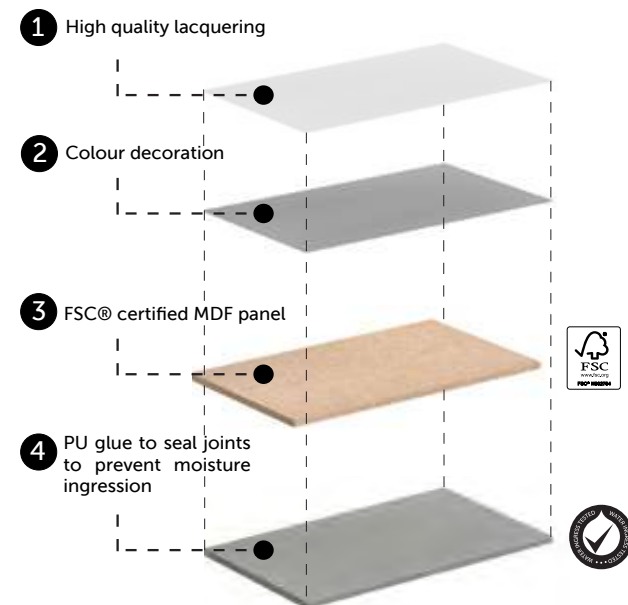

For more information: www.fsc.org

MATERIALS

المواد

LAMILAK

TECHWOOD

LAMILAK is the new gloss material that exudes consistent quality and performance. The brilliant high gloss shine gives a striking smooth surface final appearance. To protect the environment, LAMILAK is produced from PET recyclable material.