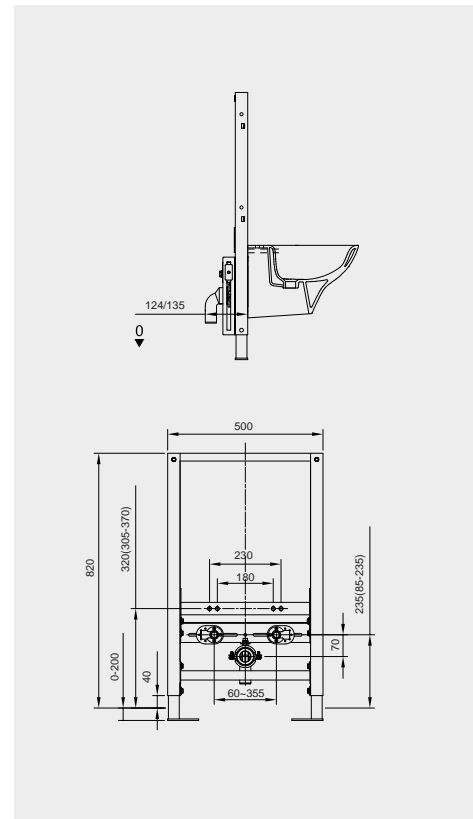

Measurements

القياسات