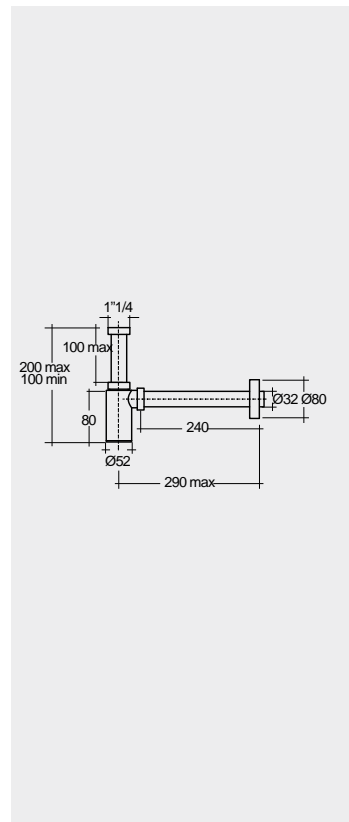

Measurements

القياسات