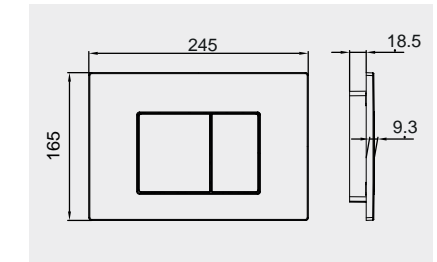

RAK-Neofix not only offers limitless installation possibilities, but a flat designed range of push plates in 3 elegant finishes and 2 different designs. The push plate is the only visible part of the concealed cistern and is built for the water saving dual system flush in volumes 6-3 liters or 4.5-3 liters. Another possibility to move functionality and style into your bathroom.

راك-نيو فيكس ليس فقط يوفر إمكانيات التركيب الا محدودة، وإنما أيضا يوفر مجموعة تصاميم مسطحة للوحات دفع في ٣ تشطيبات أنيقة وتصميمين مختلفين. لوحة الدفع هي الجزء المرئي الوحيد من الخزان المخفي، وهي مصممة لتوفير المياه المزدوج لنظام دافق في أحجام ٦-٣ لتر أو ٤.٥-٣ لتر. راک-نيو فيكس إمكانية أخرى للانتقال بوظائف وأسلوب الحمام الخاص بك.