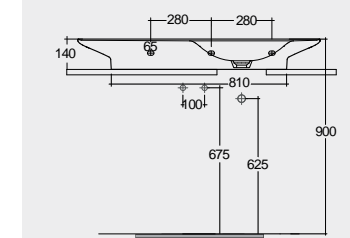

Measurements

القياسات

36.0 Kg

36.0 Kg

36.0 Kg

36.0 Kg

Notes

ملحوظة

All dimensions in mm tolerance $\pm 5\%$ for below 200mm and $\pm 3\%$ for above 200mm

جميع القياسات تكون بالمليمتر $\pm 5\%$ للقياسات التي تقل عن 200 مليمتر و $\pm 3\%$ للقياسات التي تتجاوز 200 مليمتر