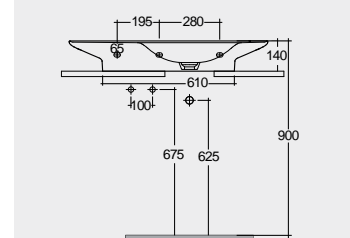

Measurements

القياسات

30.0 Kg

30.0 Kg

30.0 Kg

30.0 Kg