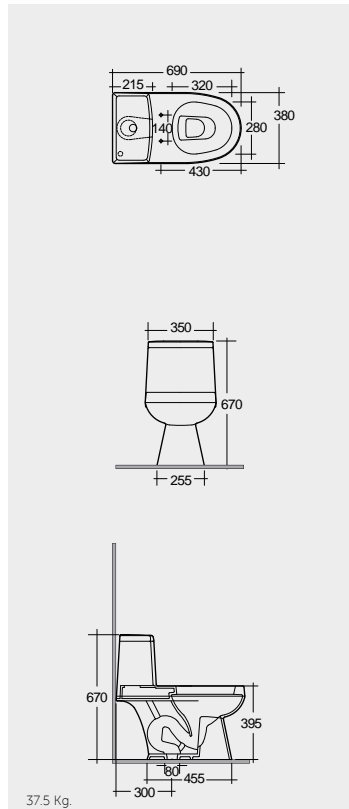

Measurements

القياسات

ABS RAK-Flora Deluxe