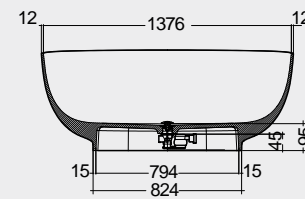

Drain Included

Drain Included

Measurements

القياسات