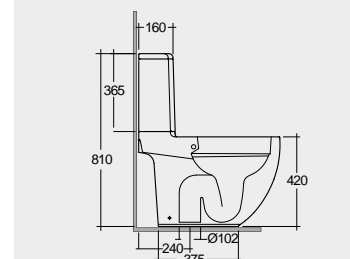

Measurements

القياسات

Urea RAK-Illusion
ILLSC3901WH
Urea RAK-Illusion
ILLSC3903WH
Urea RAK-Illusion
ILLSC3900WH