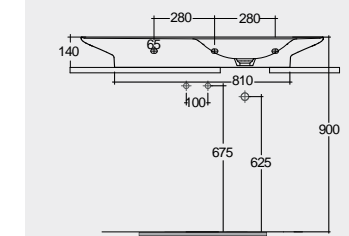

Measurements

القياسات

36.0 Kg

36.0 Kg

36.0 Kg

36.0 Kg

Notes

ملحوظة

All dimensions in mm tolerance $\pm 5\%$ for below 200mm and $\pm 3\%$ for above 200mm

جميع القياسات تكون بالمليمتر $\pm 5\%$ للقياسات التي تقل عن 200 مليمتر و $\pm 3\%$ للقياسات التي تتجاوز 200 مليمتر