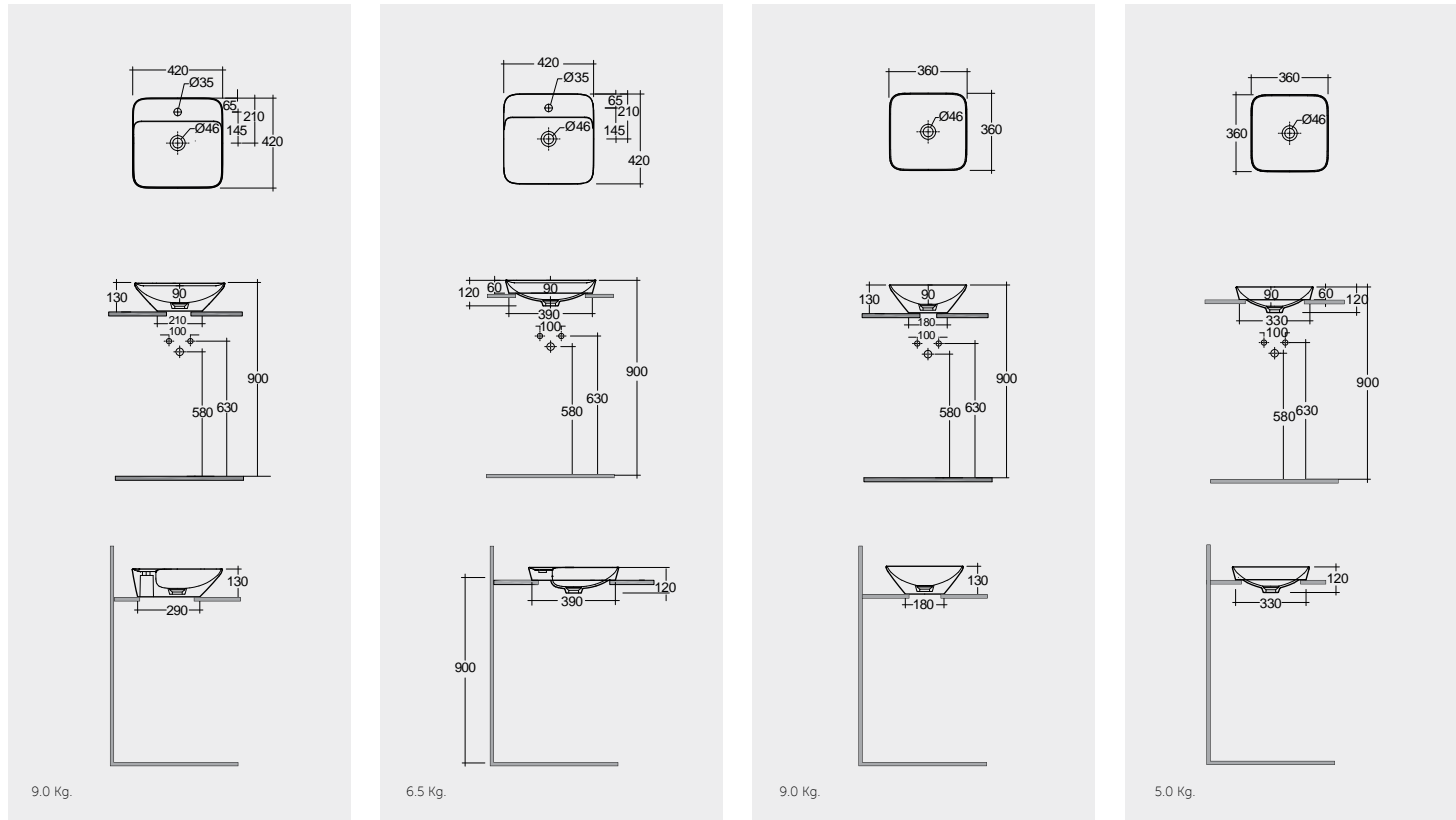

النماذج

42X42 CM
VARCT44201AWHA

42X42 CM
VARDI44201AWHA

36X36 CM
VARCT43600AWHA

36X36 CM
VARDI43600AWHA

Measurements

القياسات

Notes