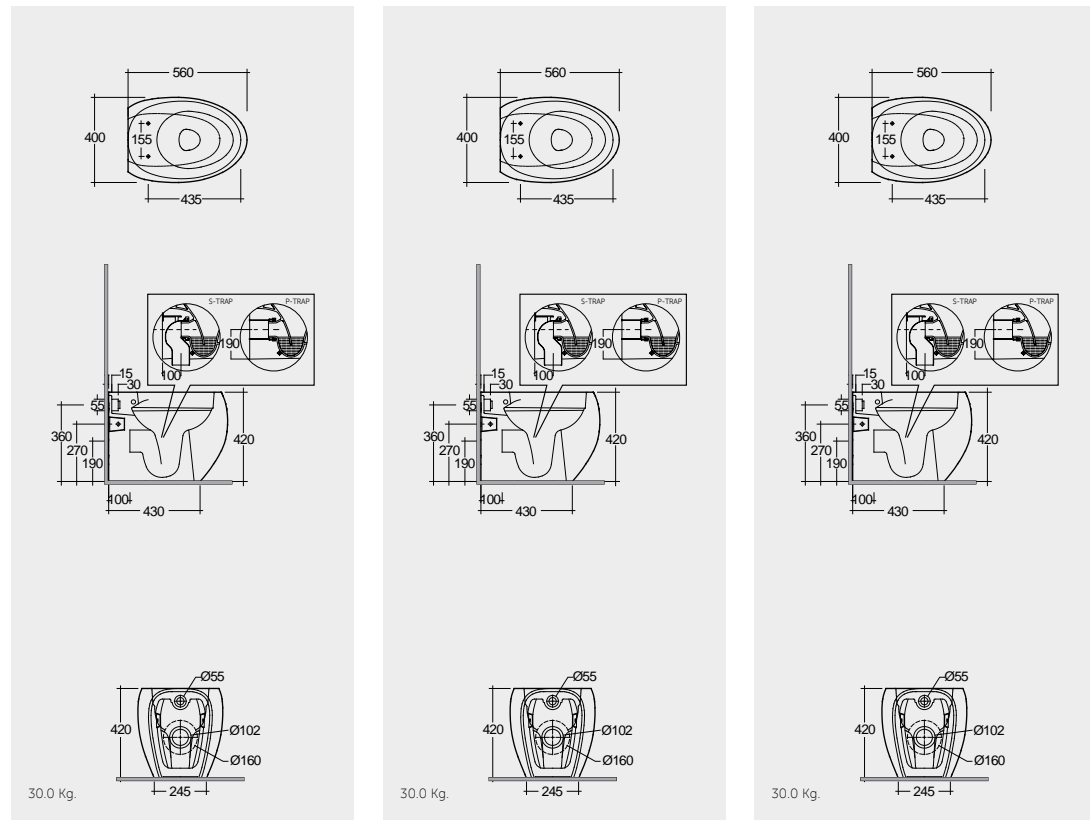

Measurements

القياسات

Urea RAK-Cloud CLOSC3901WH
Urea RAK-Cloud CLOSC3901500
Urea RAK-Cloud CLOSC3901504

Notes

ملحوظة

All dimensions in mm tolerance $\pm 5\%$ for below 200mm and $\pm 3\%$ for above 200mm
جميع القياسات تكون بالمليمتر $\pm 5\%$ للقياسات التي تقل عن 200 مليمتر و $\pm 3\%$ للقياسات التي تتجاوز 200 مليمتر