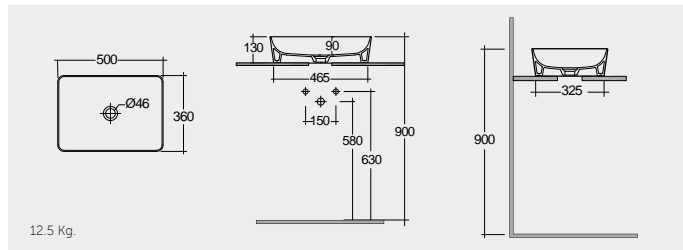

FEECT5000AWHA Rectangular