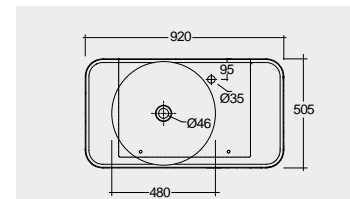

Measurements

القياسات

30.0 Kg

30.0 Kg

30.0 Kg

30.0 Kg