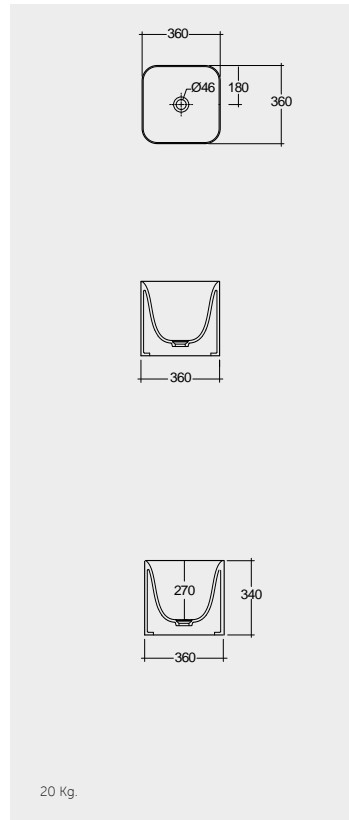

Measurements

القياسات

Notes

ملحوظة

All dimensions in mm tolerance $\pm 5\%$ for below 200mm and $\pm 3\%$ for above 200mm | جميع القياسات تكون بالمليمتر $\pm 5\%$ للقياسات التي تقل عن 200 مليمتر و $\pm 3\%$ للقياسات التي تتجاوز 200 مليمتر