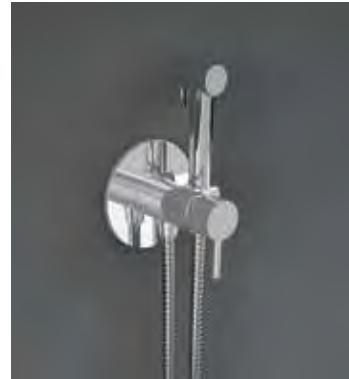

SET WITH MIXER (SHATAFF)
BRASS CHROME : SPRDOMX0001