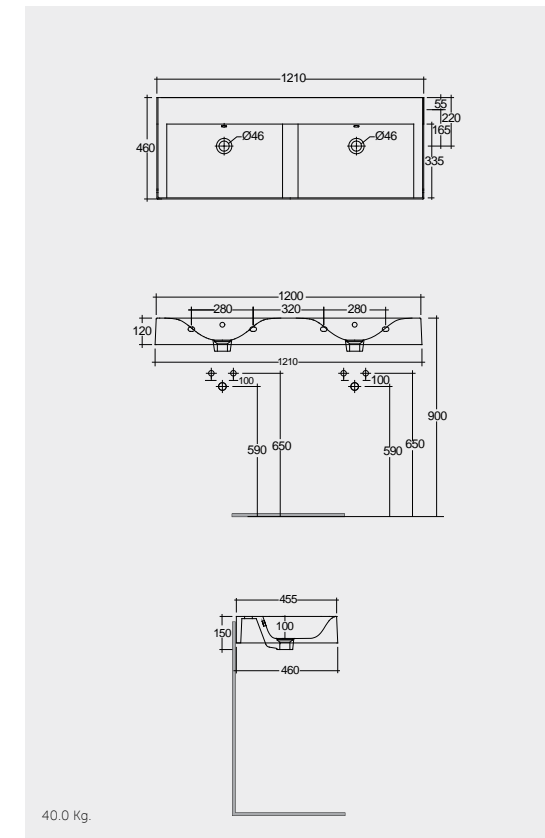

Measurements

القياسات