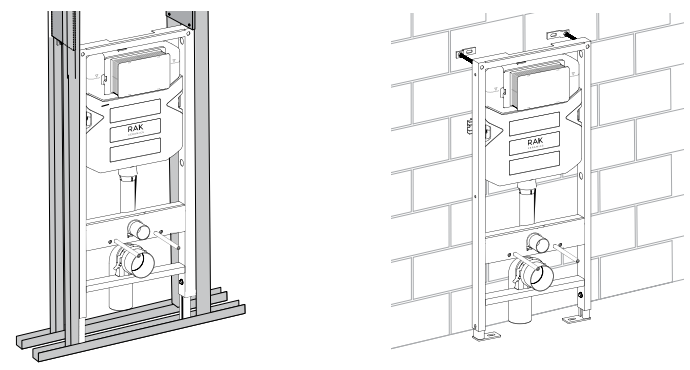

DRYWALL INSTALLATION