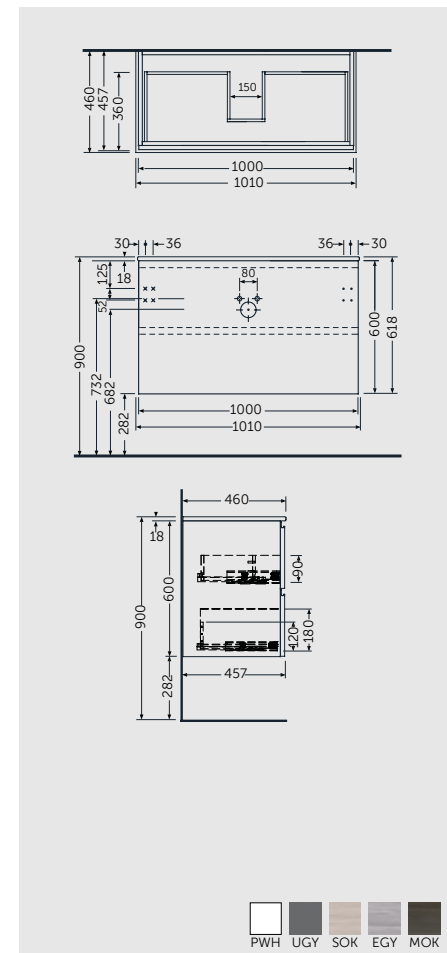

W 80 x D 46 x H 60CM
JOYWH080UGY

W 100 x D 46 x H 60CM
JOYWH100UGY

120cm = 2x W 60CM Units
JOYWH060UGY x2

FOR VANITY (RAK-JOY)
PP WHITE : BTRWBPPR021
Inspectionable

Measurements

القياسات

160cm = 2x W 80CM Units
JOYWH080UGY x2