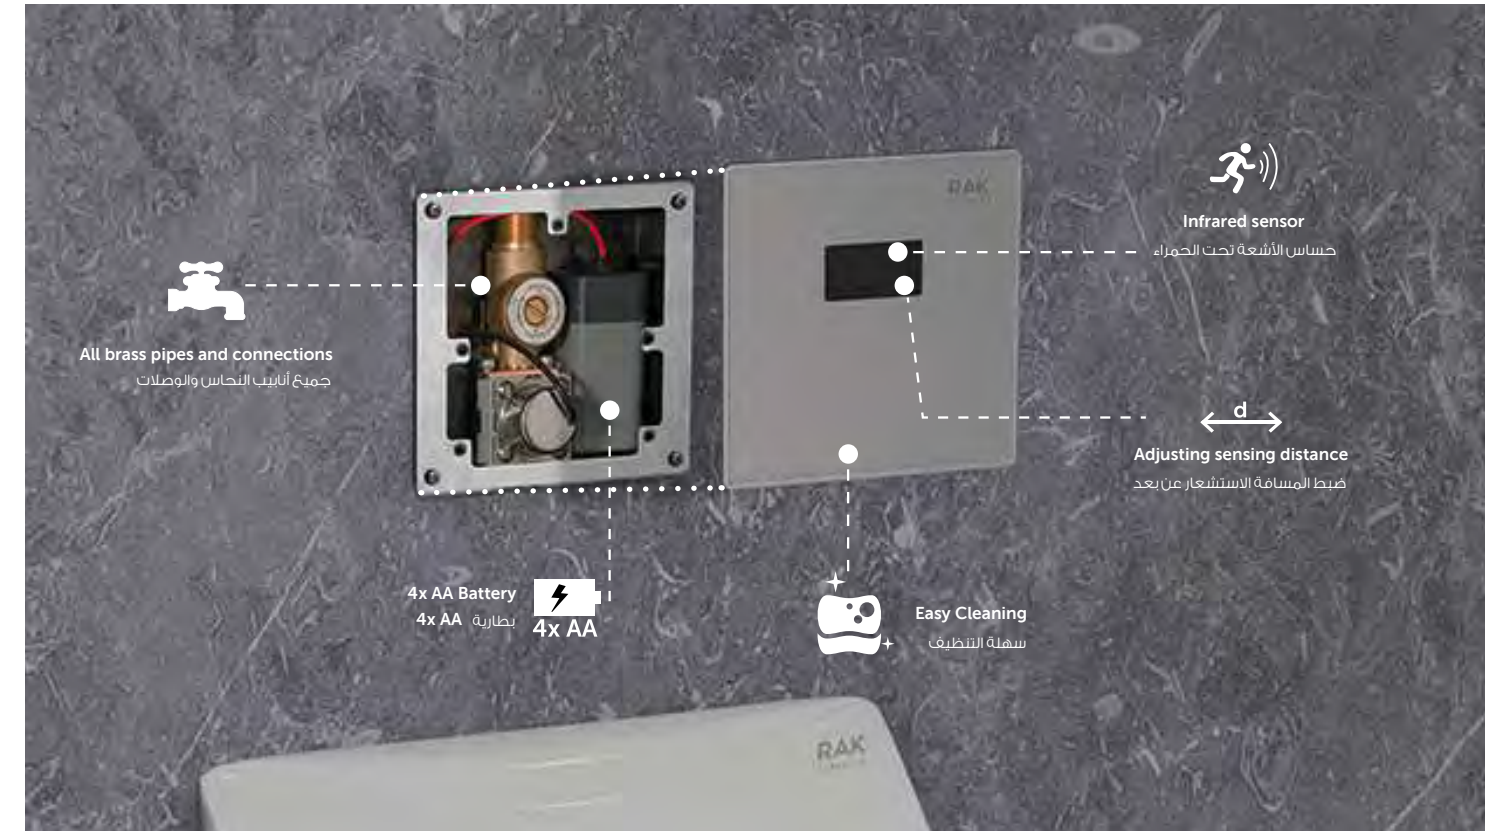

RAK-Ecofix range includes urinal electronic sensor system. The sensor automatically flushes the individual urinal after use, ensuring the highest level of hygiene from the minimum volume of water.

وتشمل مجموعة راك-إكوفيكس نظام دافق شطف مبولة حساس. يقوم تلقائياً بشطف المبولة الفردية بعد الاستخدام، مما يضمن أعلى مستوى من النظافة مع الحد الأدنى لحجم الماء.

FS10RAK

Measurements

القياسات