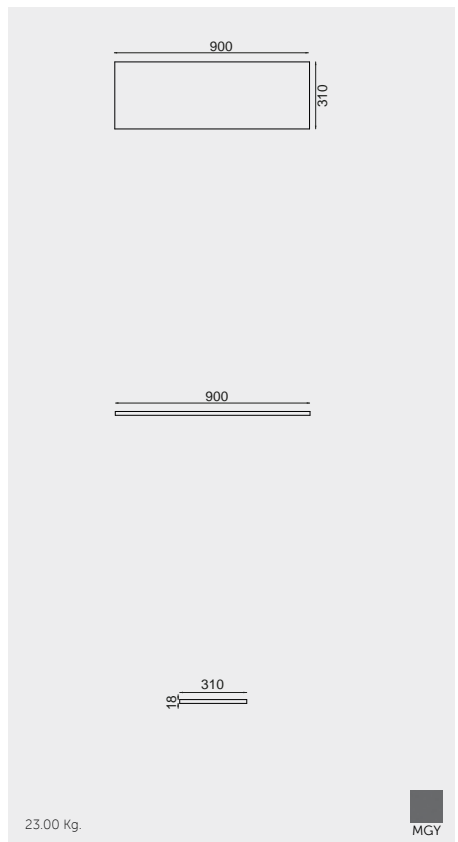

6 PCS

W 90 x D 31 x H 307CM
USSAS0005504

Structure can be easily cut on site at any lower height; adjustable feet.

Shelves not included, order separately: USSSH9031MGY

Measurements

القياسات

Notes

ملحوظة