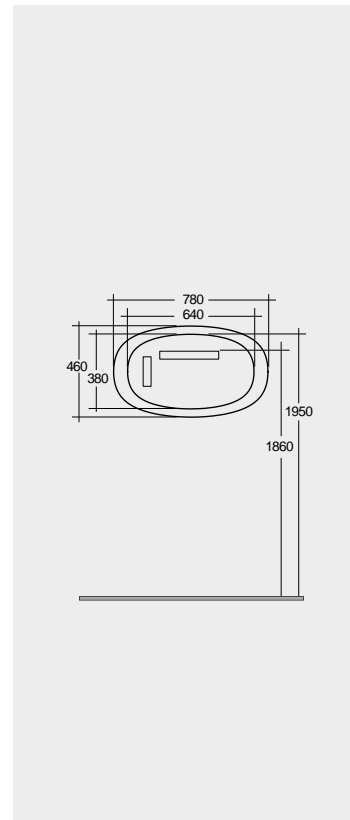

RAK-CLOUD

Models

النماذج

Measurements

القياسات