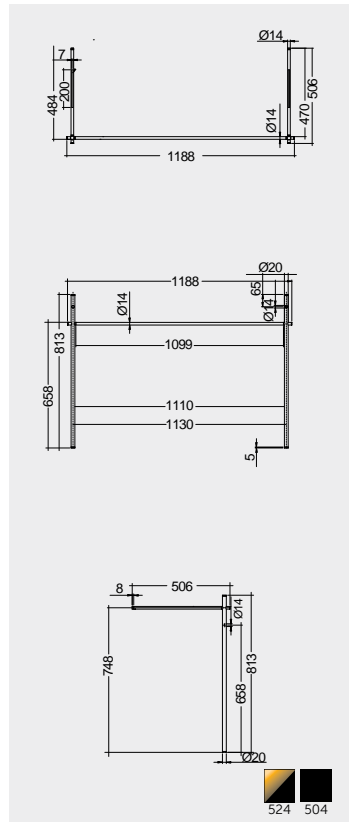

RAK-DES METAL LEGS

Models

النماذج

Horizontal bar included for size
121 & 101 cm

Horizontal bar included for size
121 & 101 cm

Horizontal bar included for size
81 & 61 cm

Horizontal bar included for size
81 & 61 cm

Measurements

القياسات

Colours available

الألوان المتاحة

Colours shown here are as close to actual sanitaryware as printing process will allow
الألوان المبنية هنا قريبة إلى ألوان الأدوات الصحية الفعلية حسبما تسمح به عملية الطباعة

Alpine White
أبيض