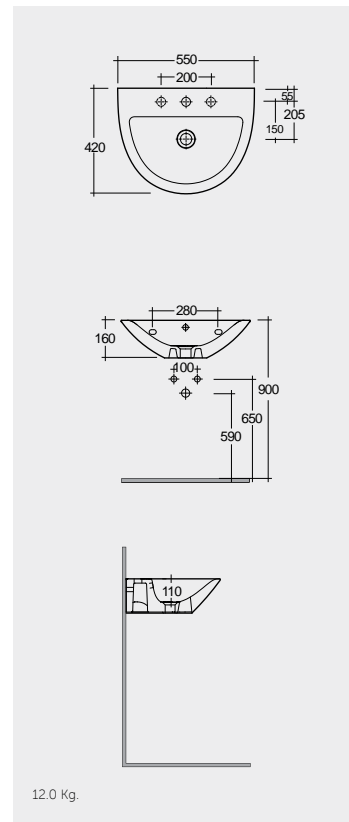

Models

النماذج

65 CM
MORWB6501AWHA

60 CM
MORWB6001AWHA

55 CM
MORWB5501AWHA

50 CM
MORWB5001AWHA

Measurements

القياسات