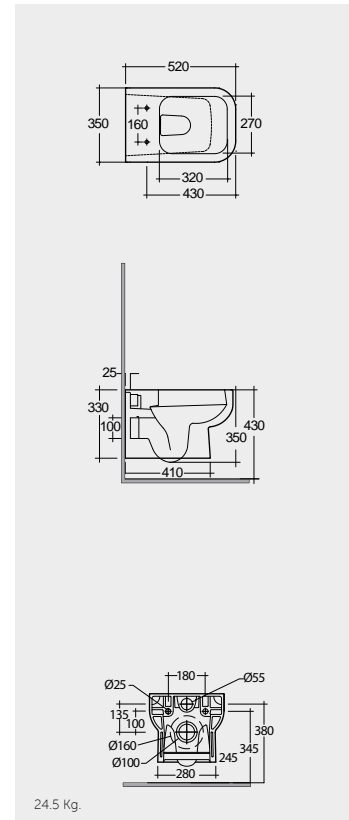

Urea RAK-Series 600
YFG187

Urea RAK-Series 600
YFG187B

Measurements

القياسات