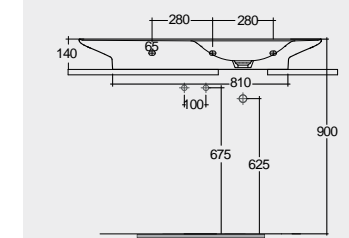

Measurements

القياسات

36.0 Kg

36.0 Kg

36.0 Kg

36.0 Kg

Notes

ملحوظة

All dimensions in mm tolerance $\pm 5\%$ for below 200mm and $\pm 3\%$ for above 200mm

جميع القياسات تكون بالمليمتر $\pm 5\%$ للقياسات التي تقل عن 200 مليمتر و $\pm 3\%$ للقياسات التي تتجاوز 200 مليمتر