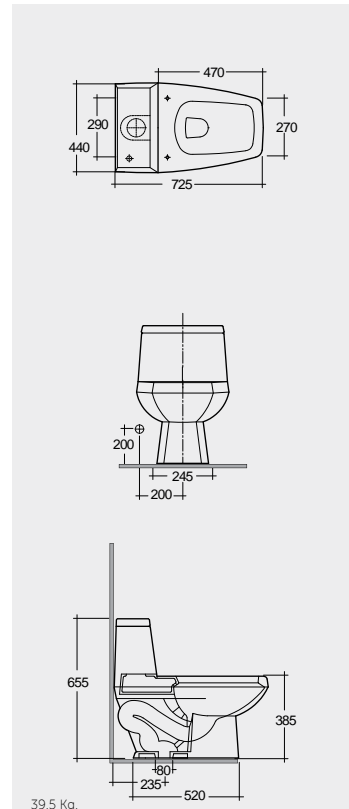

74 CM
WT12AWHA
WT09AWHA

Measurements

القياسات

43.0 Kg.
Complete set included seat cover & flush together

43.0 Kg.
ABS Metro Deluxe

Urea RAK Metro

39.5 Kg.
ABS Star

39.5 Kg.
ABS RAK Oasis