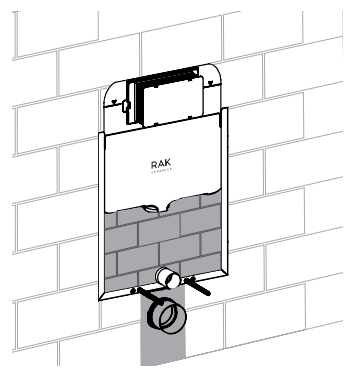

RAK-NEOFIX / TECHNICAL INFORMATION

SOLID WALL INSTALLATION