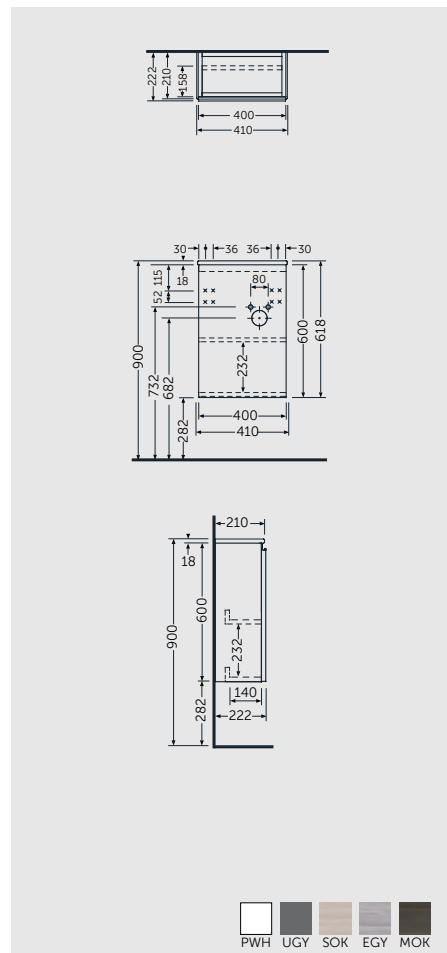

W 80 x D 46 x H 60CM
JOYWH080UGY

W 100 x D 46 x H 60CM
JOYWH100UGY

120cm = 2x W 60CM Units
JOYWH060UGY x2

FOR VANITY (RAK-JOY)
PP WHITE : BTRWBPPR021
Inspectionable

Measurements

القياسات

160cm = 2x W 80CM Units
JOYWH080UGY x2