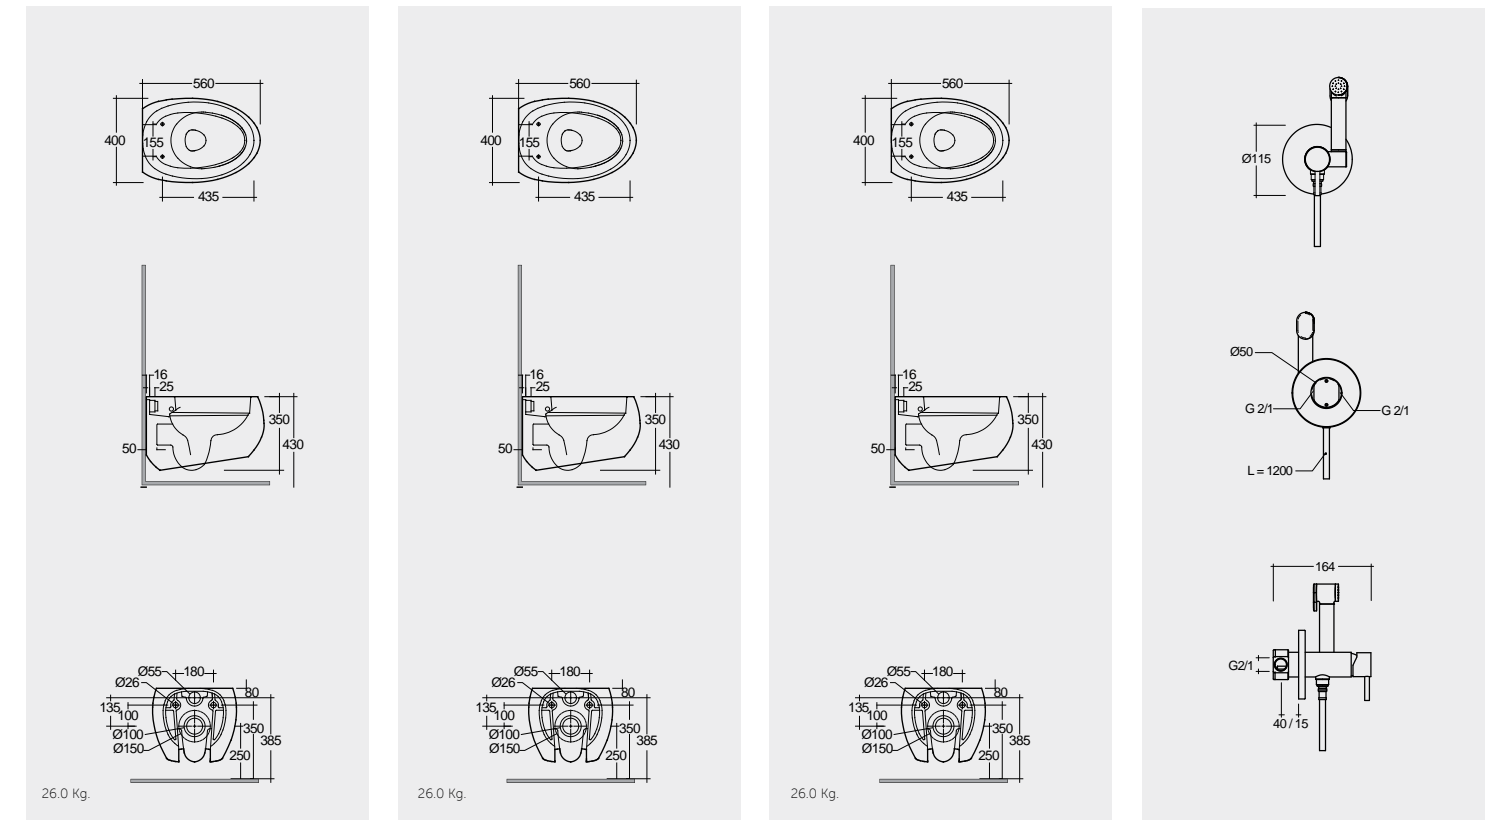

Measurements

القياسات

Urea RAK-Cloud CLOSC3901WH
Urea RAK-Cloud CLOSC3901500
Urea RAK-Cloud CLOSC3901504