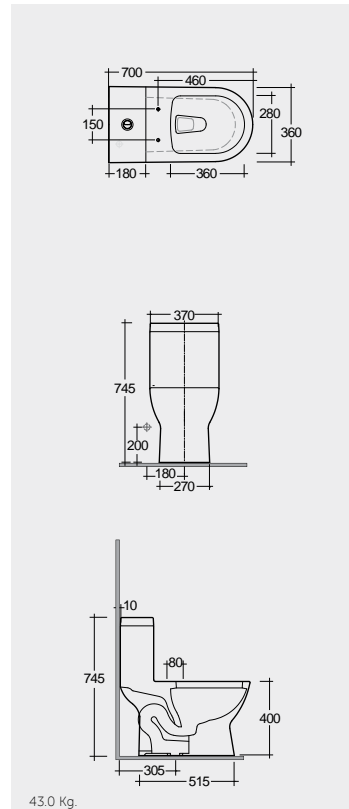

74 CM
WT12AWHA
WT09AWHA

Measurements

القياسات

43.0 Kg.
Complete set included seat cover & flush together

43.0 Kg.
ABS Metro Deluxe

Urea RAK Metro

39.5 Kg.
ABS Star

39.5 Kg.
ABS RAK Oasis