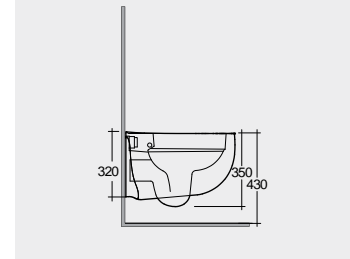

Measurements

القياسات

Urea RAK-Illusion
ILLSC3901WH
Urea RAK-Illusion
ILLSC3903WH
Urea RAK-Illusion
ILLSC3900WH