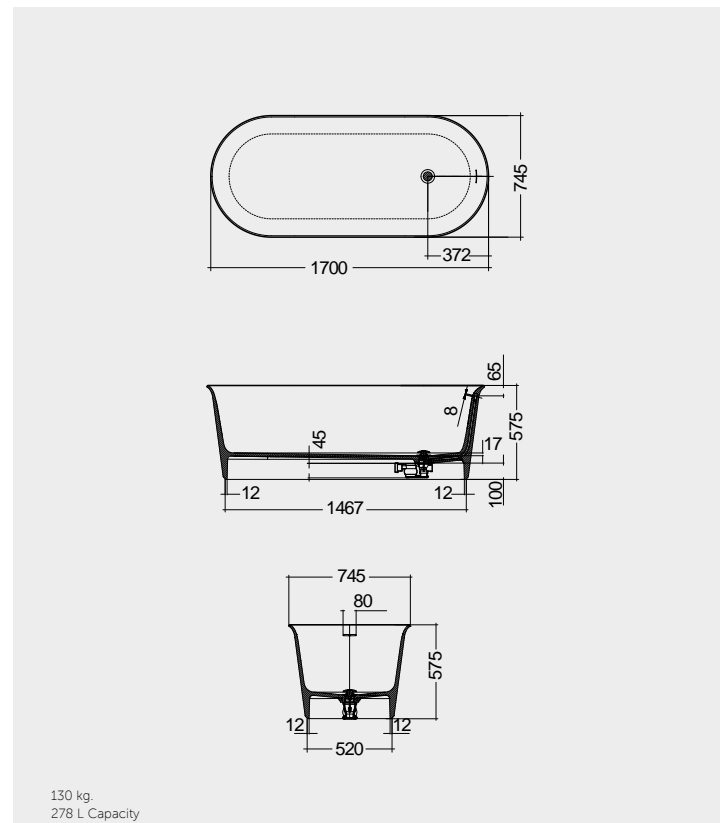

RAK-VALET

Models

النماذج

Drain Included

Drain Included

Measurements

القياسات

Notes

ملحوظة

All dimensions in mm tolerance $\pm 5\%$ for below 200mm and $\pm 3\%$ for above 200mm

جميع القياسات تكون بالمليمتر $\pm 5\%$ للقياسات التي تقل عن 200 مليمتر و $\pm 3\%$ للقياسات التي تتجاوز 200 مليمتر