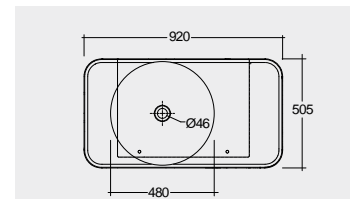

Measurements

القياسات

30.0 Kg

30.0 Kg

30.0 Kg

30.0 Kg