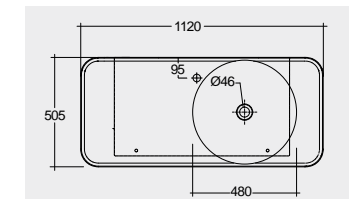

Measurements

القياسات

36.0 Kg

36.0 Kg

36.0 Kg

36.0 Kg

Notes

ملحوظة

All dimensions in mm tolerance $\pm 5\%$ for below 200mm and $\pm 3\%$ for above 200mm

جميع القياسات تكون بالمليمتر $\pm 5\%$ للقياسات التي تقل عن 200 مليمتر و $\pm 3\%$ للقياسات التي تتجاوز 200 مليمتر