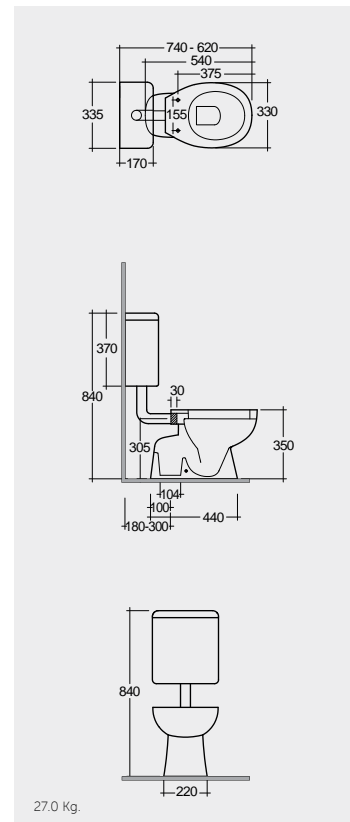

Urea Bambi Plus
YFG076