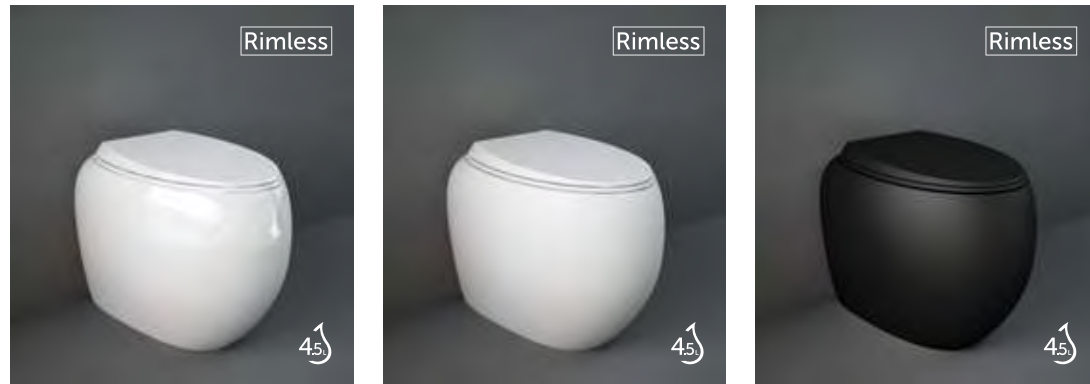

RAK-PLANO
COUNTER TOP SURFACES

Models

النماذج

56 CM CLOWC1346AWHA
56 CM CLOWC1346500A
56 CM CLOWC1346504A

Hidden Fixations
Comfort Height 42 CM
Matt Finish
Hidden Fixations
Comfort Height 42 CM
Matt Finish
Hidden Fixations
Comfort Height 42 CM