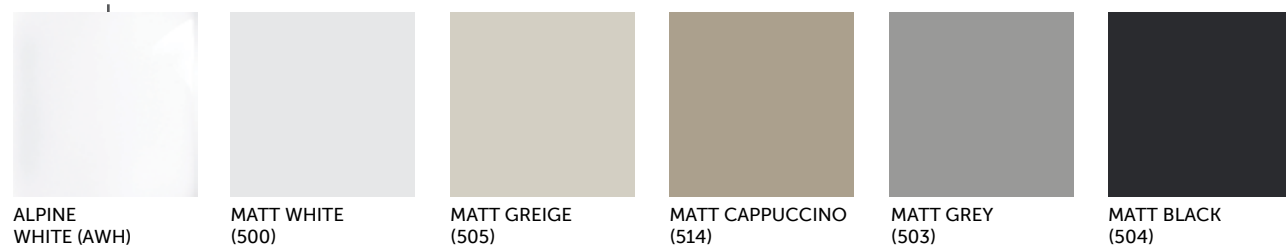

COLOURS AND FINISHES

MATT WHITE (500)
(RAKSOLID)

SCANDINAVIAN OAK (SOK)
(TECHWOOD)

GREY ELM (EGY)
(TECHWOOD)

MOKA WALNUT (MOK)
(TECHWOOD)