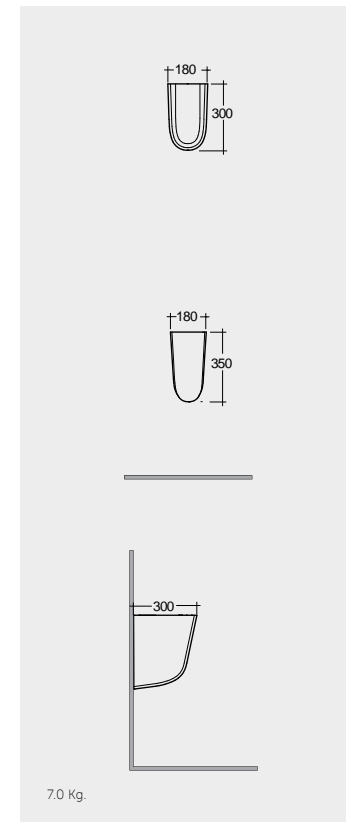

Measurements

القياسات

Notes

ملحوظة

All dimensions in mm tolerance $\pm 5\%$ for below 200mm and $\pm 3\%$ for above 200mm

جميع القياسات تكون بالمليمتر $\pm 5\%$ للقياسات التي تقل عن 200 مليمتر و $\pm 3\%$ للقياسات التي تتجاوز 200 مليمتر