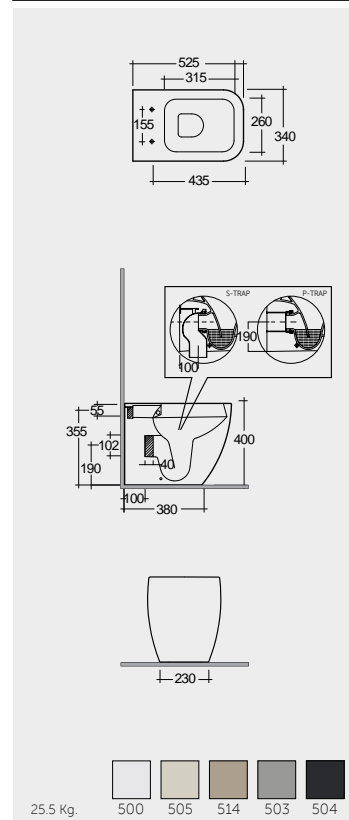

Urea RAK-Feeling
MPSC3901514

Notes

ملحوظة

All dimensions in mm tolerance $\pm 5\%$ for below 200mm and $\pm 3\%$ for above 200mm

جميع القياسات تكون بالمليمتر $\pm 5\%$ للقياسات التي تقل عن 200 مليمتر و $\pm 3\%$ للقياسات التي تتجاوز 200 مليمتر