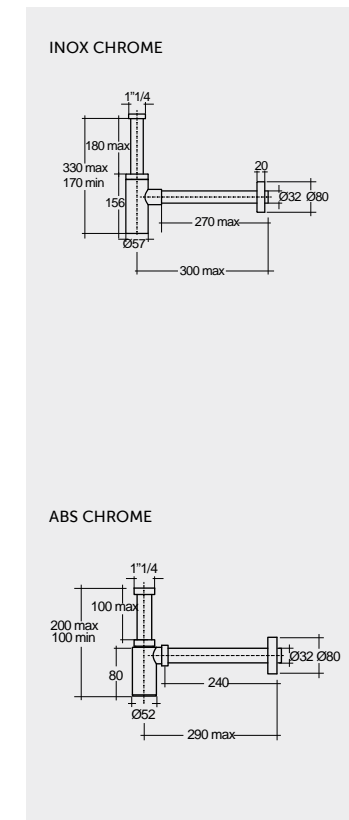

Measurements

القياسات

Notes

ملحوظة

All dimensions in mm tolerance $\pm 5\%$ for below 200mm and $\pm 3\%$ for above 200mm

جميع القياسات تكون بالمليمتر $\pm 5\%$ للقياسات التي تقل عن 200 مليمتر و $\pm 3\%$ للقياسات التي تتجاوز 200 مليمتر