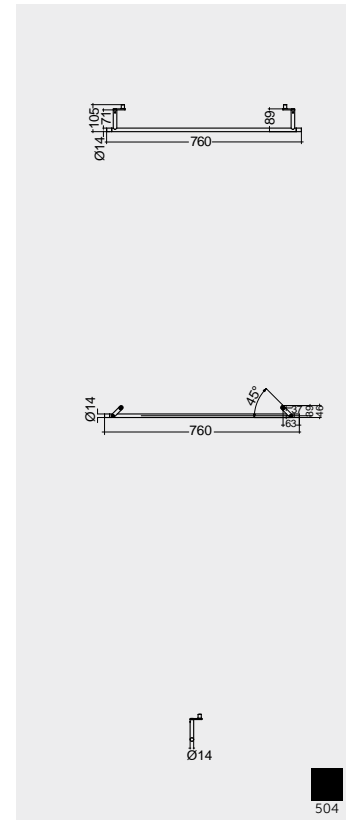

RAK-VALET METAL LEGS & TOWEL HOLDERS

Models

النماذج

Washbasin installation height at 89,5cm

Washbasin installation height at 89,5cm

Horizontal bar included for size 92 & 112 cm

Horizontal bar included for size 92 & 112 cm

Measurements

القياسات

Notes

ملحوظة

All dimensions in mm tolerance $\pm 5\%$ for below 200mm and $\pm 3\%$ for above 200mm

جميع القياسات تكون بالمليمتر $\pm 5\%$ للقياسات التي تقل عن 200 مليمتر و $\pm 3\%$ للقياسات التي تتجاوز 200 مليمتر