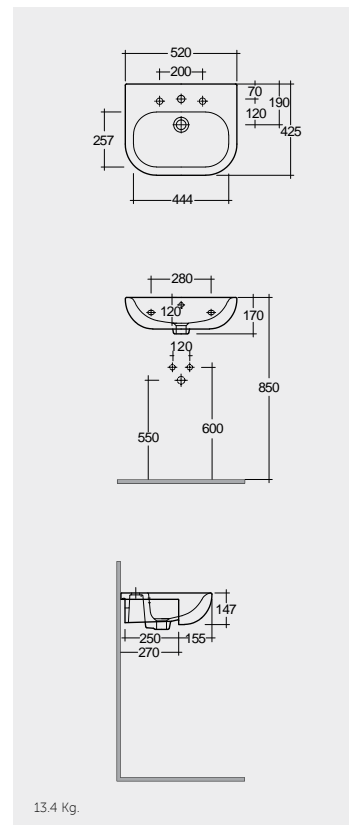

Measurements

القياسات

Colours available

الألوان المتاحة

Colours shown here are as close to actual sanitaryware as printing process will allow
الألوان المبينة هنا قريبة إلى ألوان الأدوات الصحية الفعلية حسبما تسمح به عملية الطباعة