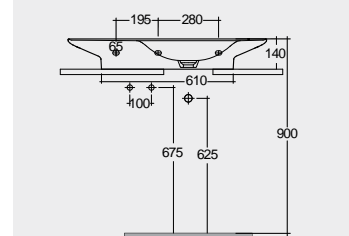

Measurements

القياسات

30.0 Kg

30.0 Kg

30.0 Kg

30.0 Kg