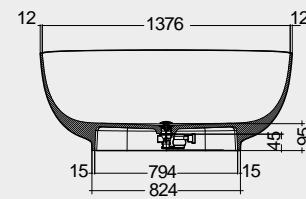

Drain Included

Drain Included

Measurements

القياسات