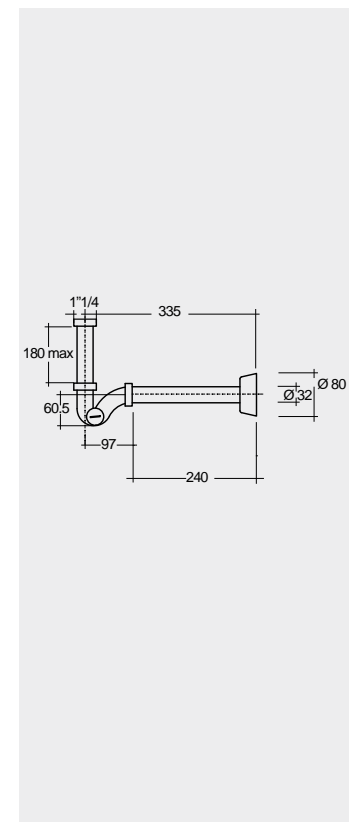

Hidden Fixations
Comfort Height 42 CM

Matt Finish
Hidden Fixations
Comfort Height 42 CM

Matt Finish
Hidden Fixations
Comfort Height 42 CM

Inspectionable

Measurements

القياسات

Models

النماذج