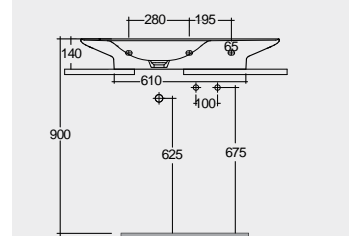

Measurements

القياسات

30.0 Kg

30.0 Kg

30.0 Kg

30.0 Kg