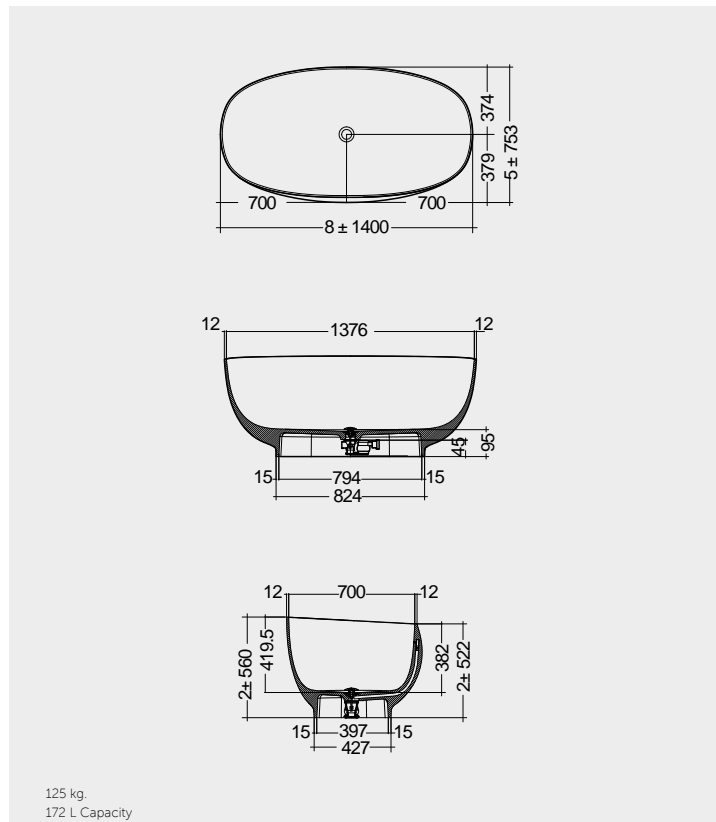

Measurements

القياسات