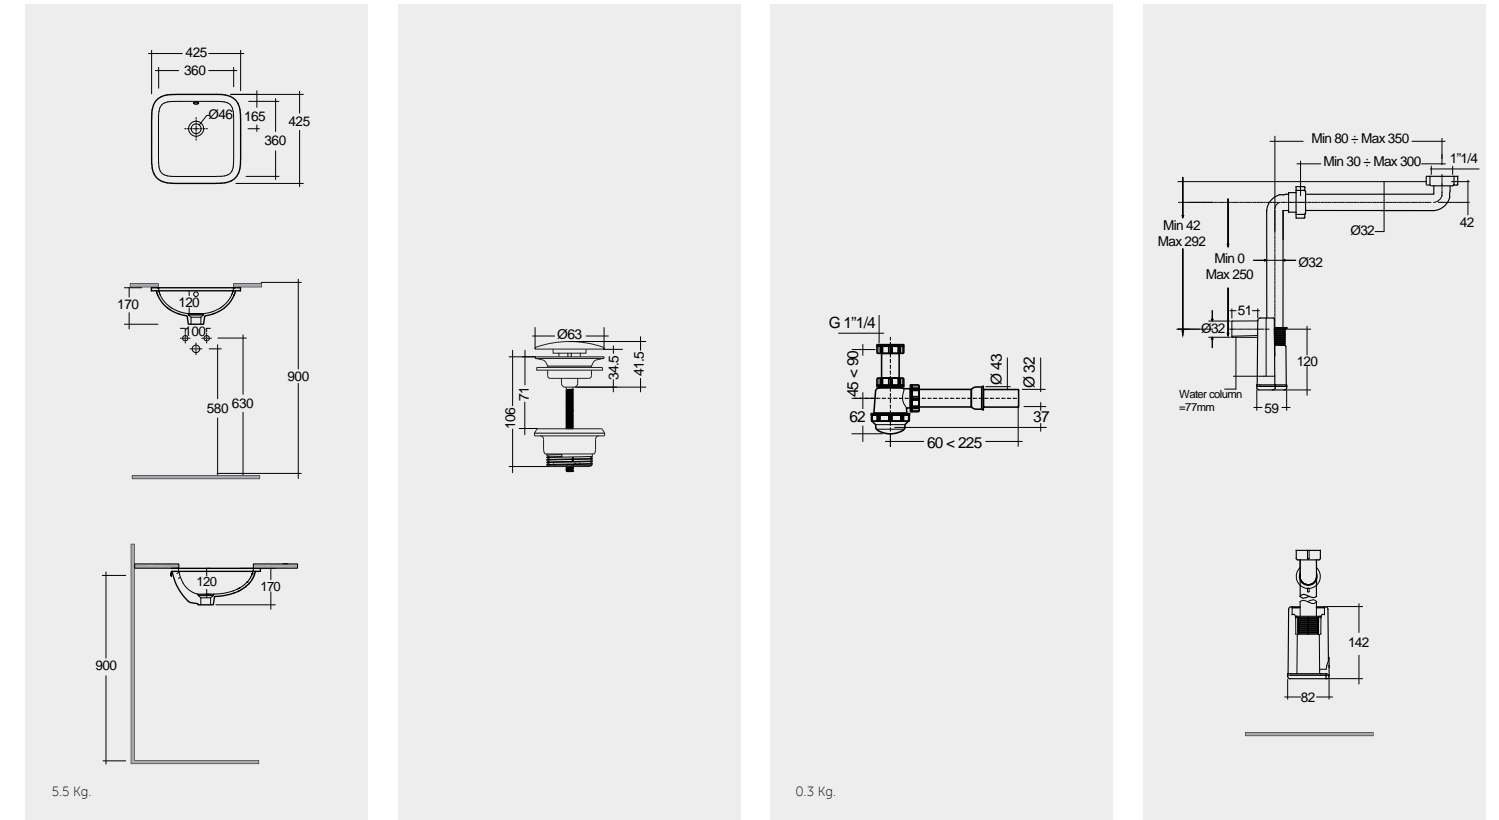

Inspectionable
Space Saving

With Overflow

Measurements

القياسات

Models

النماذج

55X42 CM
VART55501AWHA

55X42 CM
VARDI55501AWHA