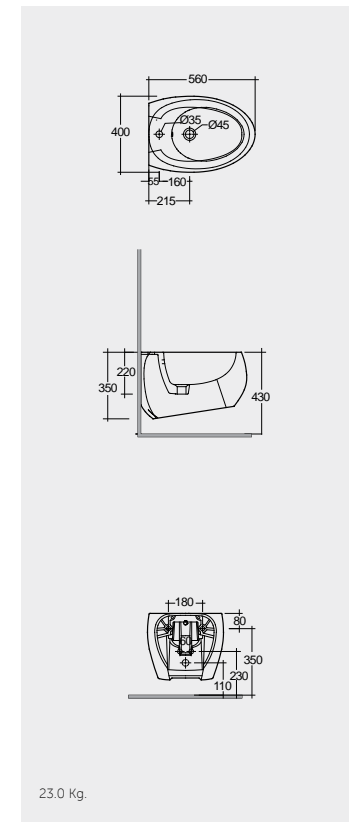

Measurements

القياسات

Notes

ملحوظة

All dimensions in mm tolerance $\pm 5\%$ for below 200mm and $\pm 3\%$ for above 200mm

جميع القياسات تكون بالمليمتر $\pm 5\%$ للقياسات التي تقل عن 200 مليمتر و $\pm 3\%$ للقياسات التي تتجاوز 200 مليمتر