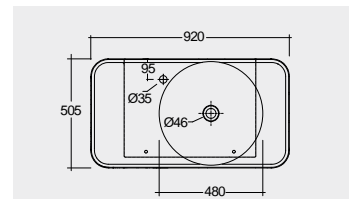

Measurements

القياسات

30.0 Kg

30.0 Kg

30.0 Kg

30.0 Kg