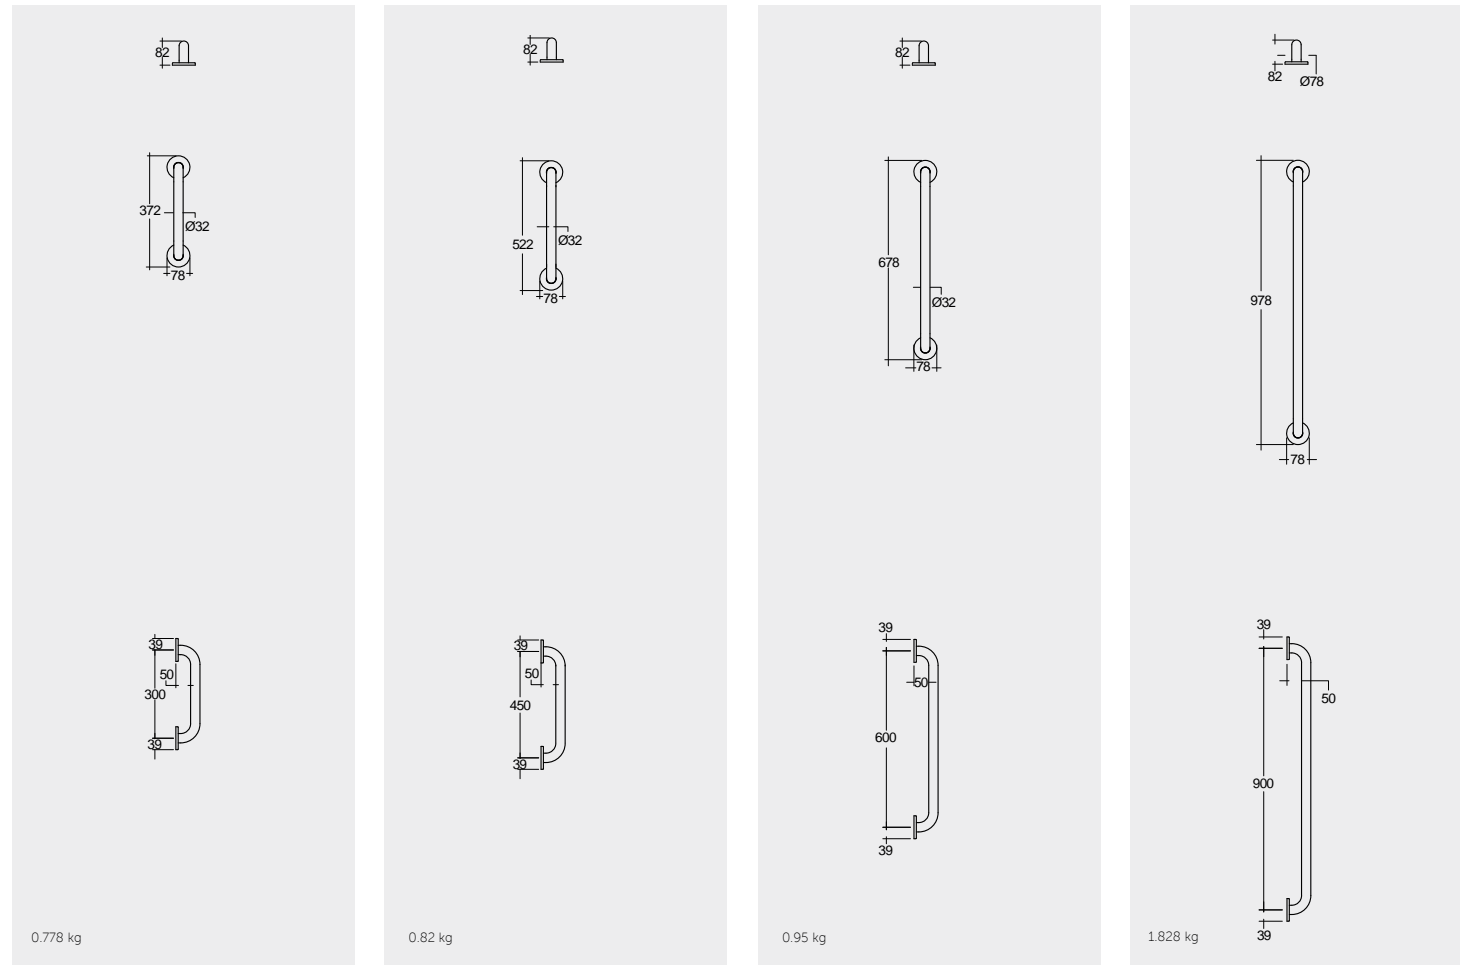

Measurements

القياسات