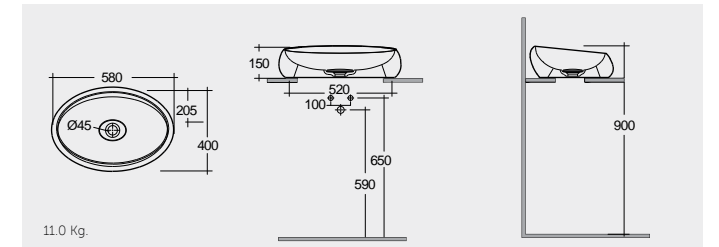

CLOCT6000500A Drain Not Included AWH