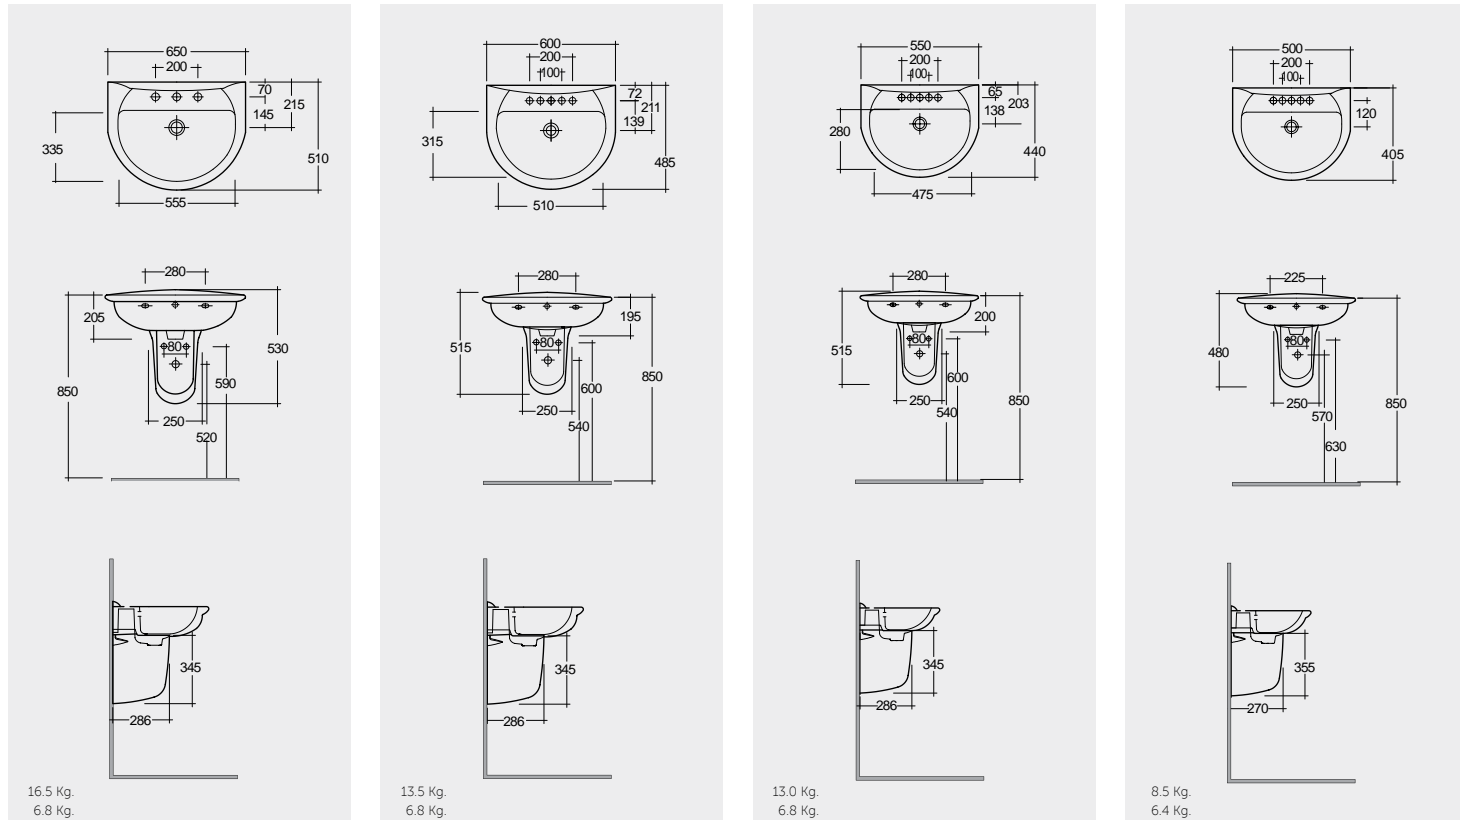

Measurements

القياسات

Colours available

الالوان المتاحة

Colours shown here are as close to actual sanitaryware as printing process will allow
الالوان المبينة هنا قريبة إلى ألوان الأدوات الصحية الفعلية حسبما تسمح به عملية الطباعة