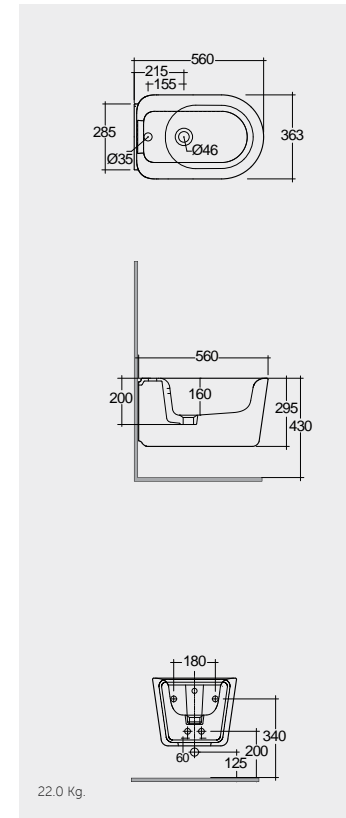

Hidden Fixations
Comfort Height 42 CM

56 CM
VALBD2101AWHA

Hidden Fixations

56 CM
VALBD2101500A

Hidden Fixations

Measurements

القياسات

Notes