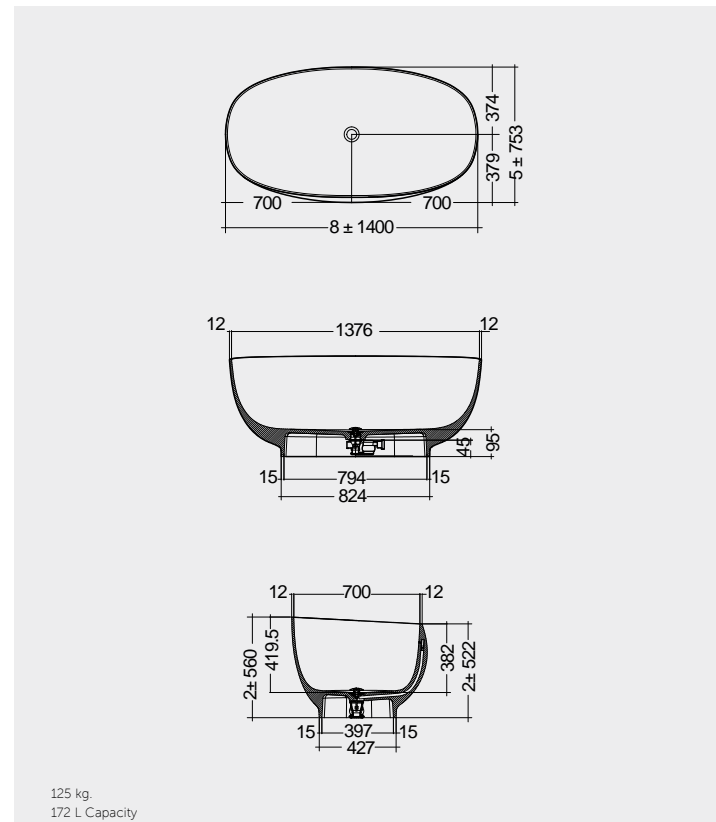

Measurements

القياسات