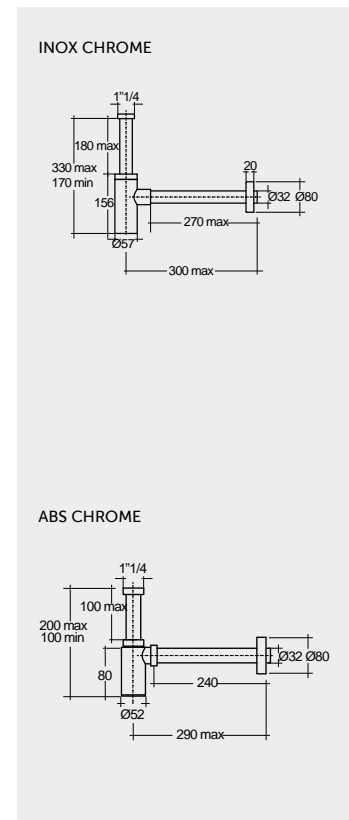

Measurements

القياسات