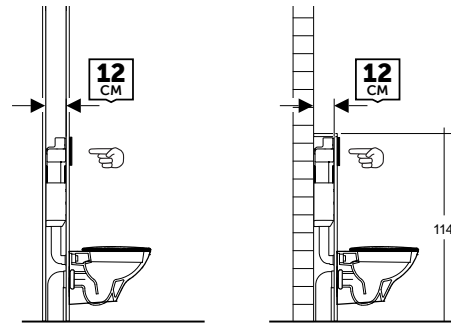

12 cm wall-thickness

In the wall or in front of it, with flushing actuation from the front