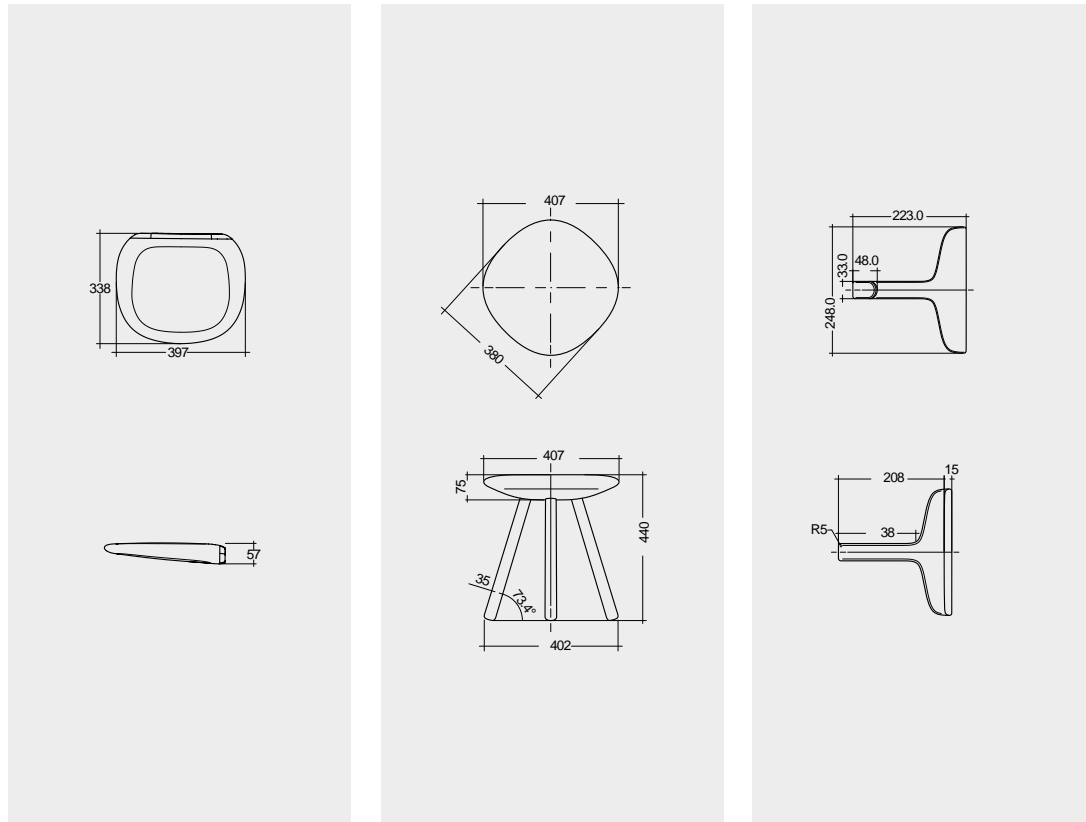

Foldable

Measurements

القياسات