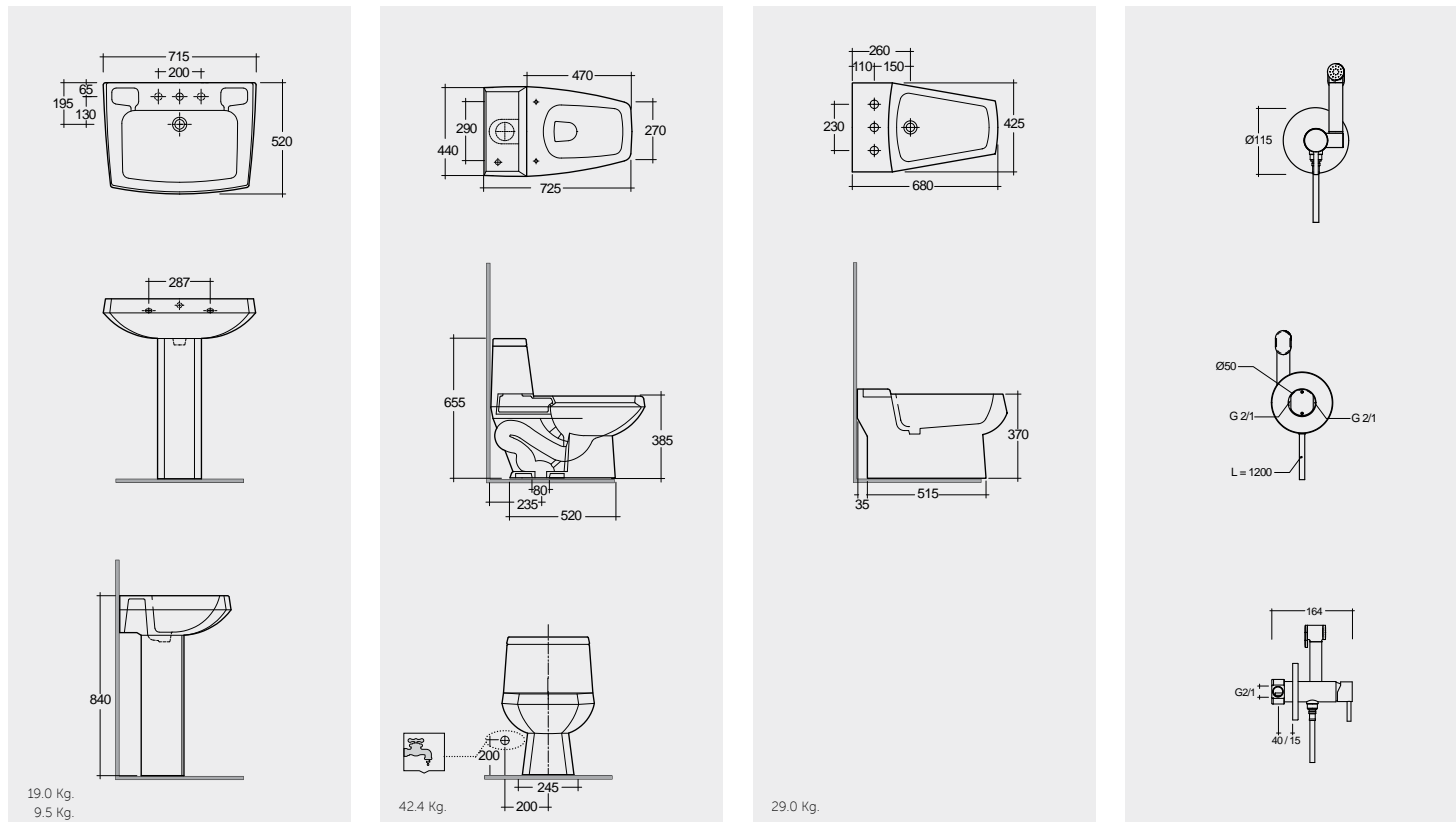

Measurements

القياسات

RAK-Star Galaxy
ST05AWHA

Colours available

الألوان المتاحة

Colours shown here are as close to actual sanitaryware as printing process will allow
الألوان المبينة هنا قريبة إلى ألوان الأدوات الصحية الفعلية حسبما تسمح به عملية الطباعة