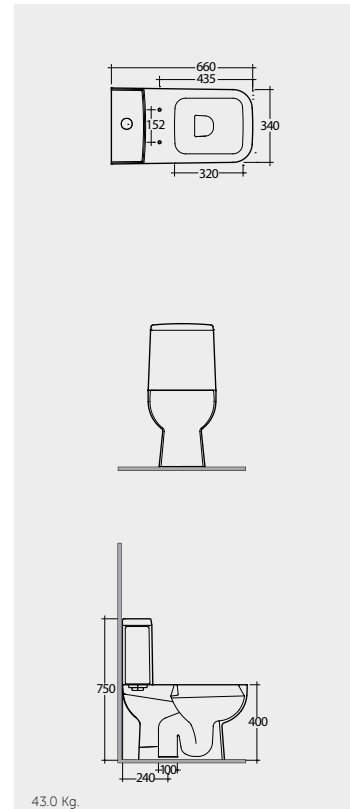

74 CM
WT12AWHA
WT09AWHA

Measurements

القياسات

43.0 Kg.
Complete set included seat cover & flush together

43.0 Kg.
ABS Metro Deluxe

Urea RAK Metro

39.5 Kg.
ABS Star

39.5 Kg.
ABS RAK Oasis