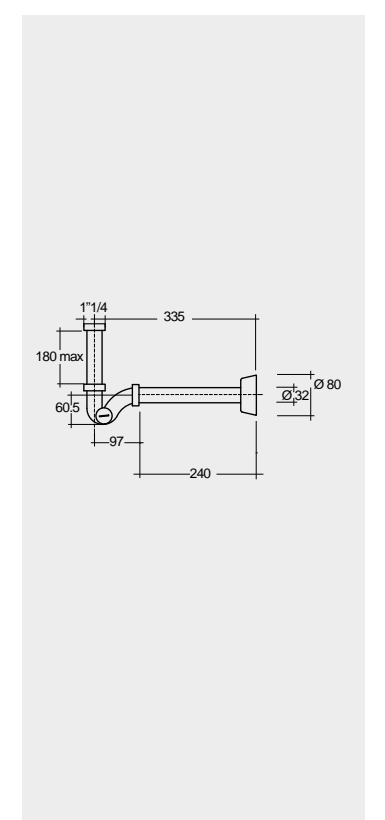

Measurements

القياسات

Notes

ملحوظة

All dimensions in mm tolerance $\pm 5\%$ for below 200mm and $\pm 3\%$ for above 200mm

جميع القياسات تكون بالمليمتر $\pm 5\%$ للقياسات التي تقل عن 200 مليمتر و $\pm 3\%$ للقياسات التي تتجاوز 200 مليمتر