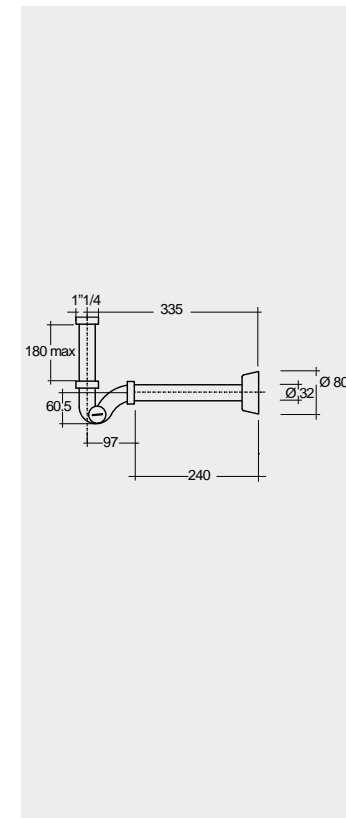

Measurements

القياسات