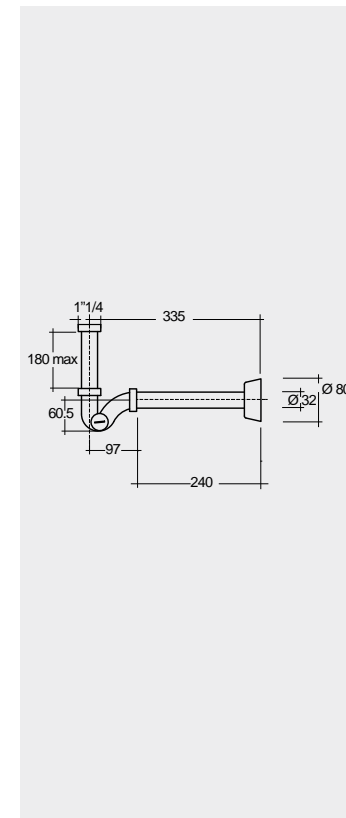

Measurements

القياسات

Notes

All dimensions in mm tolerance $\pm 5\%$ for below 200mm and $\pm 3\%$ for above 200mm

جميع القياسات تكون بالمليمتر $\pm 5\%$ للقياسات التي تقل عن 200 مليمتر و $\pm 3\%$ للقياسات التي تتجاوز 200 مليمتر