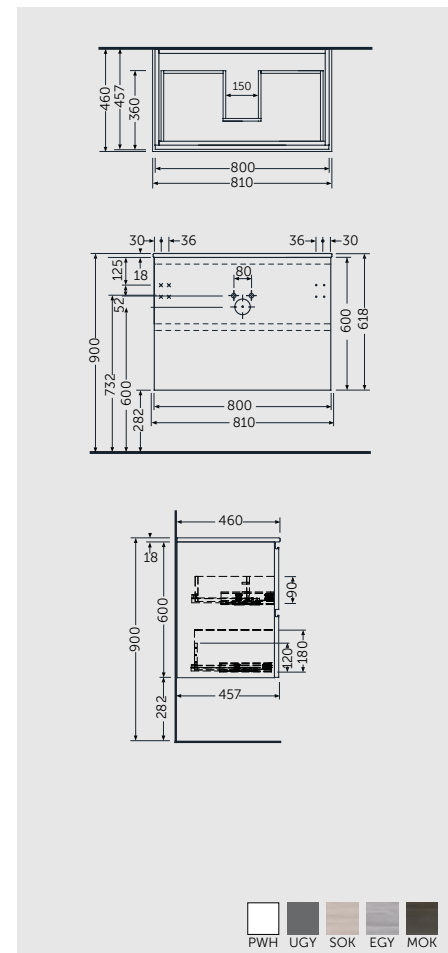

W 80 x D 46 x H 60CM
JOYWH080UGY

W 100 x D 46 x H 60CM
JOYWH100UGY

120cm = 2x W 60CM Units
JOYWH060UGY x2

FOR VANITY (RAK-JOY)
PP WHITE : BTRWBPPR021
Inspectionable

Measurements

القياسات

160cm = 2x W 80CM Units
JOYWH080UGY x2