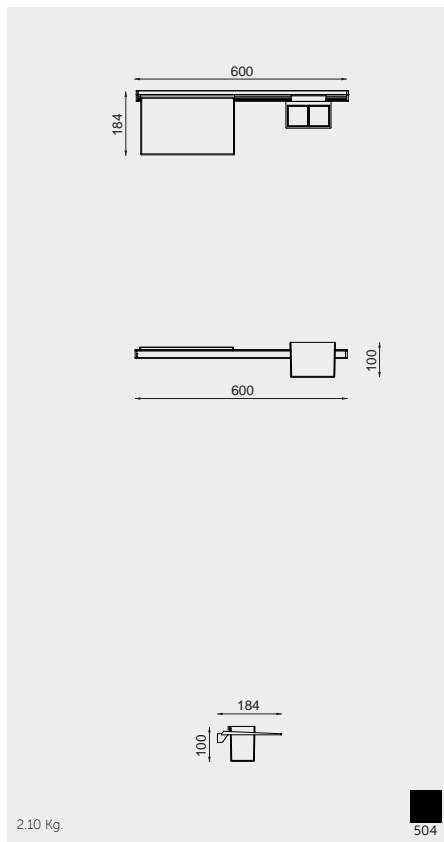

Measurements

القياسات