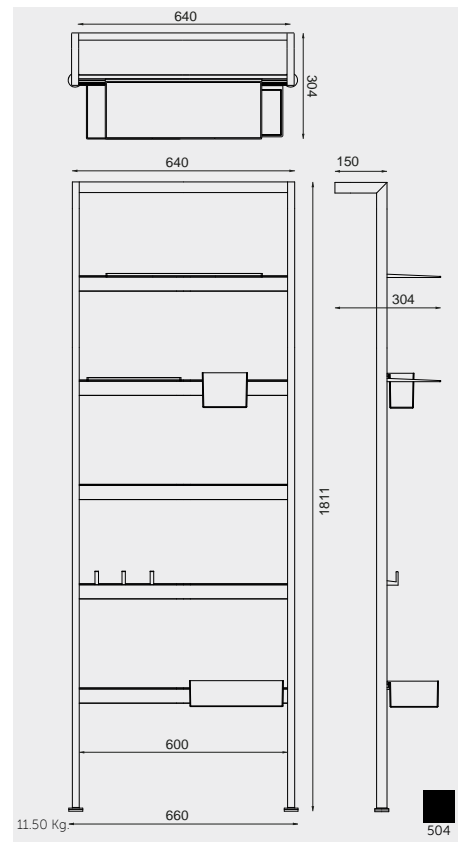

Measurements

القياسات