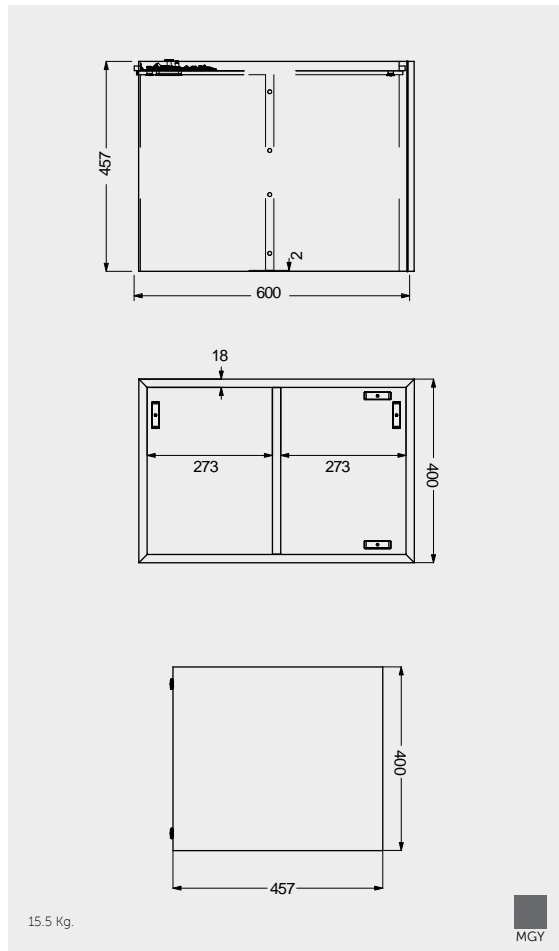

OPEN STORAGE AND TALL CABINET UNITS

Models

النماذج

60 CM
JOYOS040MGY

W 30 x D 23 x H 120CM
JOYTS120UGY

Measurements

القياسات

WITH RAK-JOY DROP-IN WASHBASINS