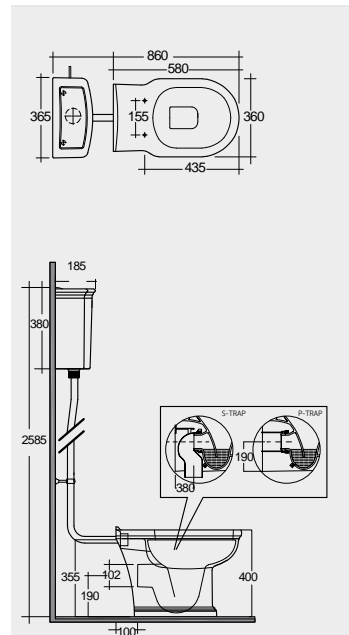

Models

النماذج

58 CM
WT21AWHA
CISTERN : WT23AWHA
FITTINGS : FTWTLOCIST

With Front Lever