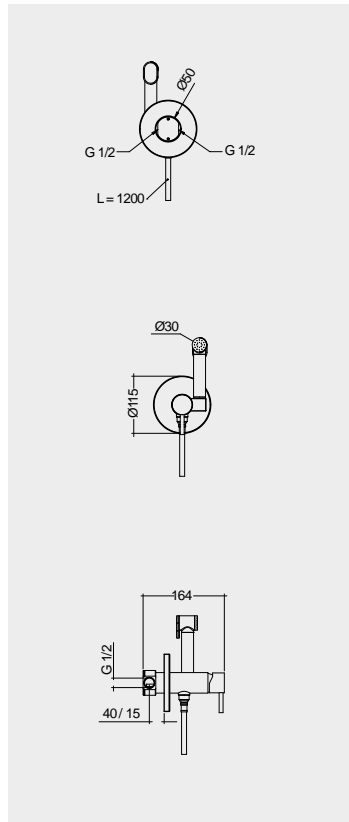

Measurements

القياسات