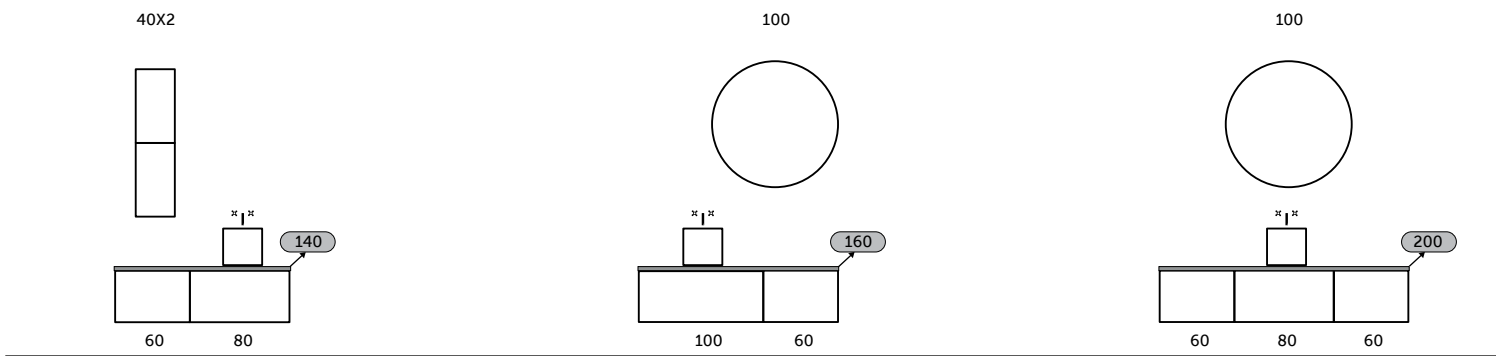

RAK-PLANO & TALL COUNTERTOP WB