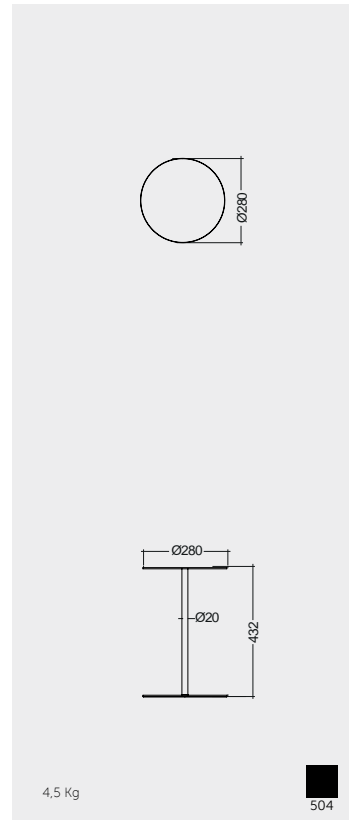

Measurements

القياسات