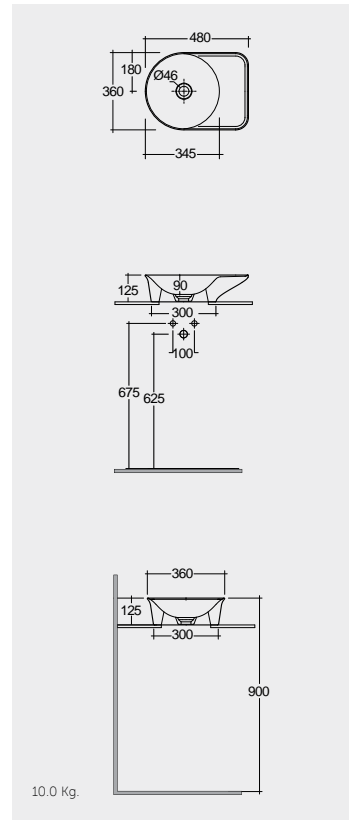

Measurements

القياسات

10.0 Kg