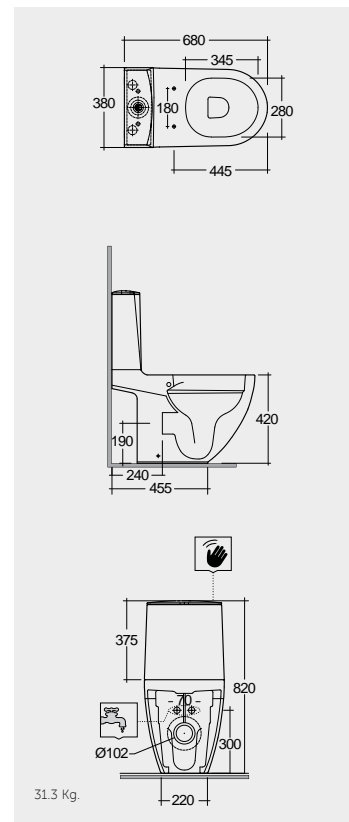

Measurements

القياسات

Urea RAK-Des
DESSC3900WH

Urea RAK-Des
DESSC3901WH

Urea RAK-Des
DESSC3900WH

Urea RAK-Des
DESSC3901WH

Urea RAK-Des
DESSC3900WH

Urea RAK-Des
DESSC3901WH

Colours available

الألوان المتاحة

Colours shown here are as close to actual sanitaryware as printing process will allow
الألوان المبينة هنا قريبة إلى ألوان الأدوات الصحية الفعلية حسبما تسمح به عملية الطباعة