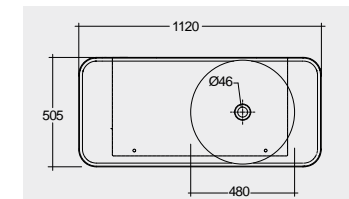

Measurements

القياسات

36.0 Kg

36.0 Kg

36.0 Kg

36.0 Kg

Notes

ملحوظة

All dimensions in mm tolerance $\pm 5\%$ for below 200mm and $\pm 3\%$ for above 200mm

جميع القياسات تكون بالمليمتر $\pm 5\%$ للقياسات التي تقل عن 200 مليمتر و $\pm 3\%$ للقياسات التي تتجاوز 200 مليمتر