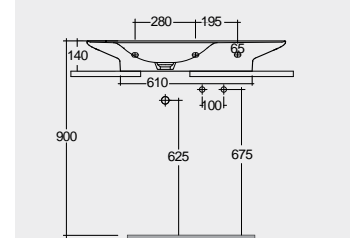

Measurements

القياسات

30.0 Kg

30.0 Kg

30.0 Kg

30.0 Kg