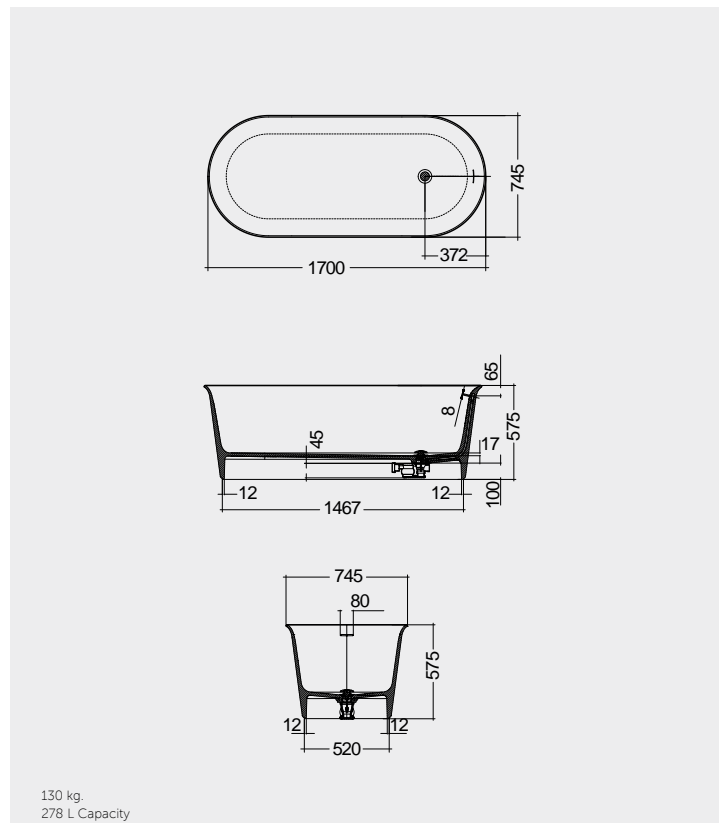

RAK-VALET

Models

النماذج

Drain Included

Drain Included

Measurements

القياسات

Notes

ملحوظة

All dimensions in mm tolerance $\pm 5\%$ for below 200mm and $\pm 3\%$ for above 200mm

جميع القياسات تكون بالمليمتر $\pm 5\%$ للقياسات التي تقل عن 200 مليمتر و $\pm 3\%$ للقياسات التي تتجاوز 200 مليمتر