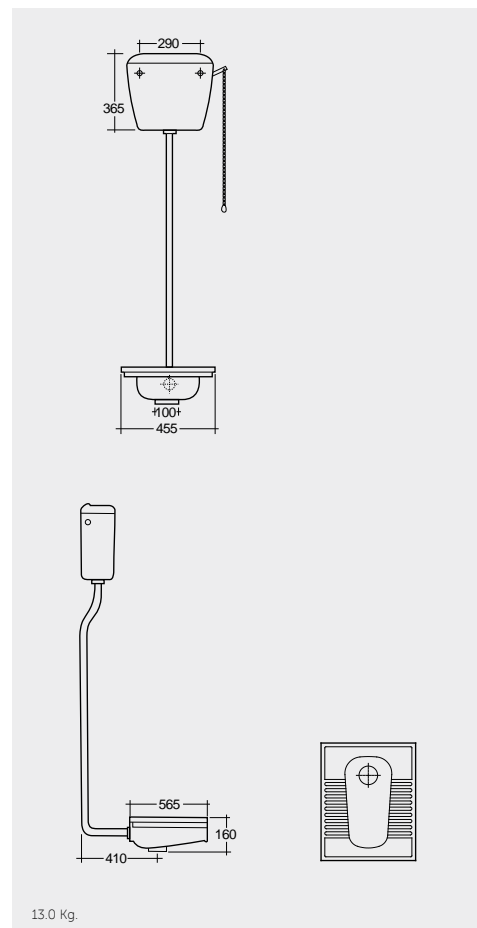

SQUATTING PANS AND CISTERNS

Models

النماذج

SQUATTING PAN AND CISTERN 18 CM OC01AWHA
OC38AWHA

SQUATTING PAN AND CISTERN 13 CM OC02AWHA
OC38AWHA

Measurements

القياسات

Colours available