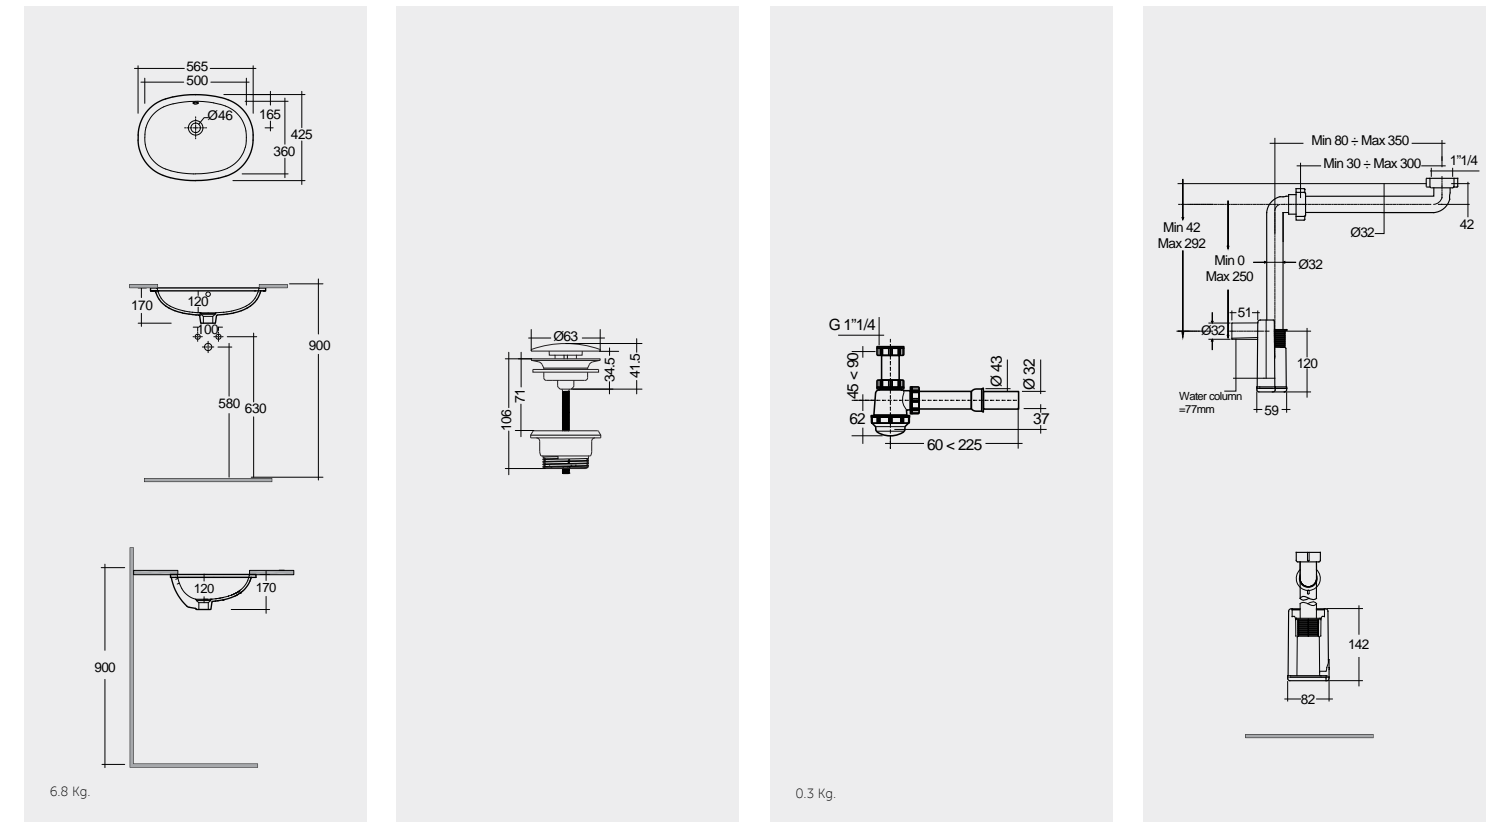

With Overflow

Measurements

القياسات