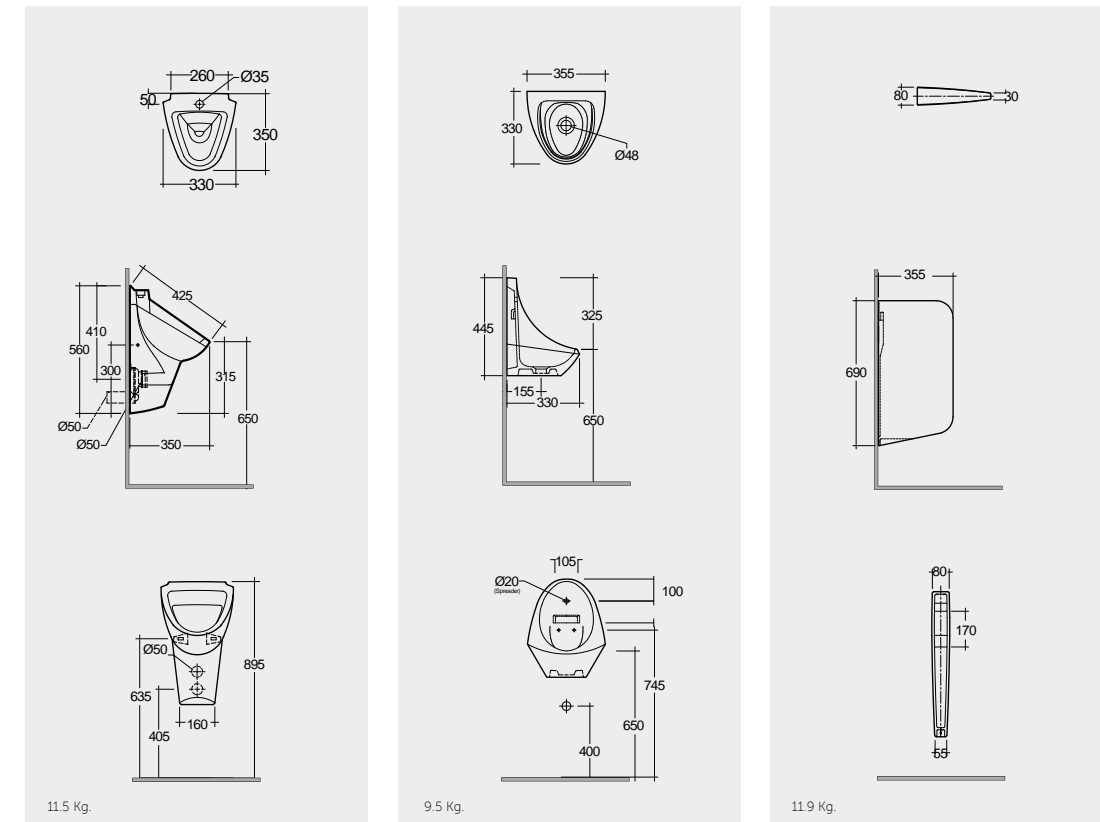

Measurements

القياسات

Notes

ملحوظة

All Installation dimensions are only as proposal and it may be change according to the site requirement

جميع أبعاد التثبيت هي فقط كمقترح وبالإمكان التغيير وفقا للطلب