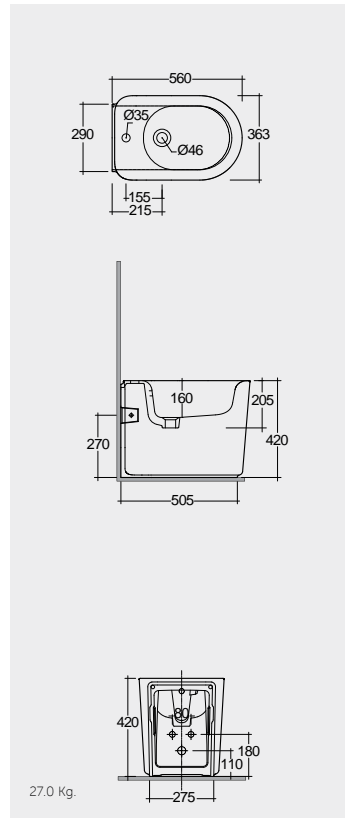

Hidden Fixations
Comfort Height 42 CM

56 CM
VALBD2101AWHA

Hidden Fixations

56 CM
VALBD2101500A

Hidden Fixations

Measurements

القياسات

Notes