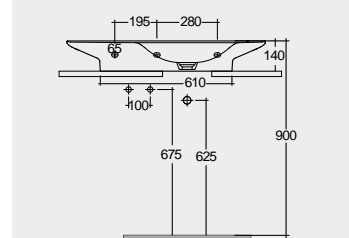

Measurements

القياسات

30.0 Kg

30.0 Kg

30.0 Kg

30.0 Kg