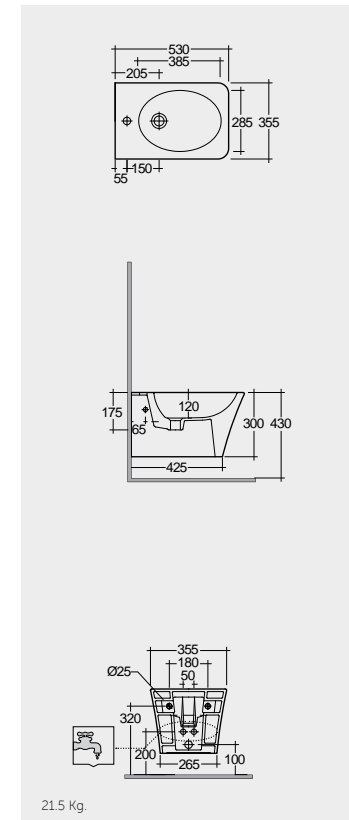

Measurements

القياسات

Notes

ملحوظة

All dimensions in mm tolerance $\pm 5\%$ for below 200mm and $\pm 3\%$ for above 200mm

جميع القياسات تكون بالمليمتر $\pm 5\%$ للقياسات التي تقل عن 200 مليمتر و $\pm 3\%$ للقياسات التي تتجاوز 200 مليمتر