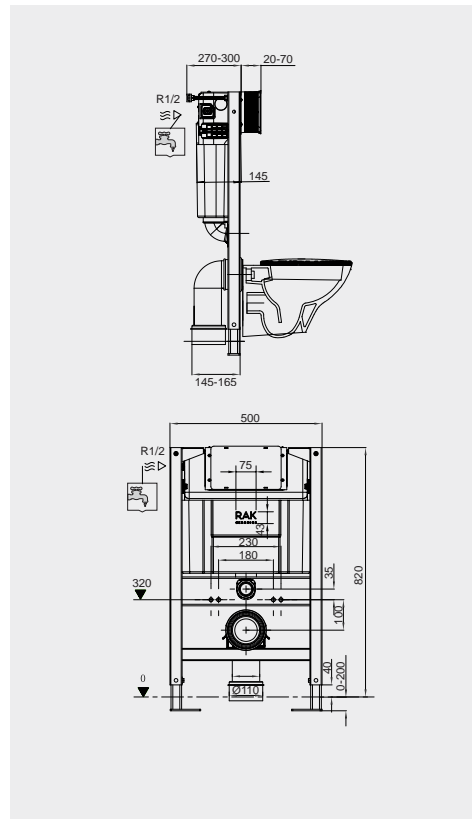

Measurements

القياسات