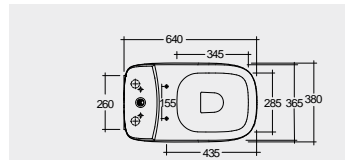

Measurements

القياسات

Urea RAK-Illusion
ILLSC3901WH
Urea RAK-Illusion
ILLSC3903WH
Urea RAK-Illusion
ILLSC3900WH