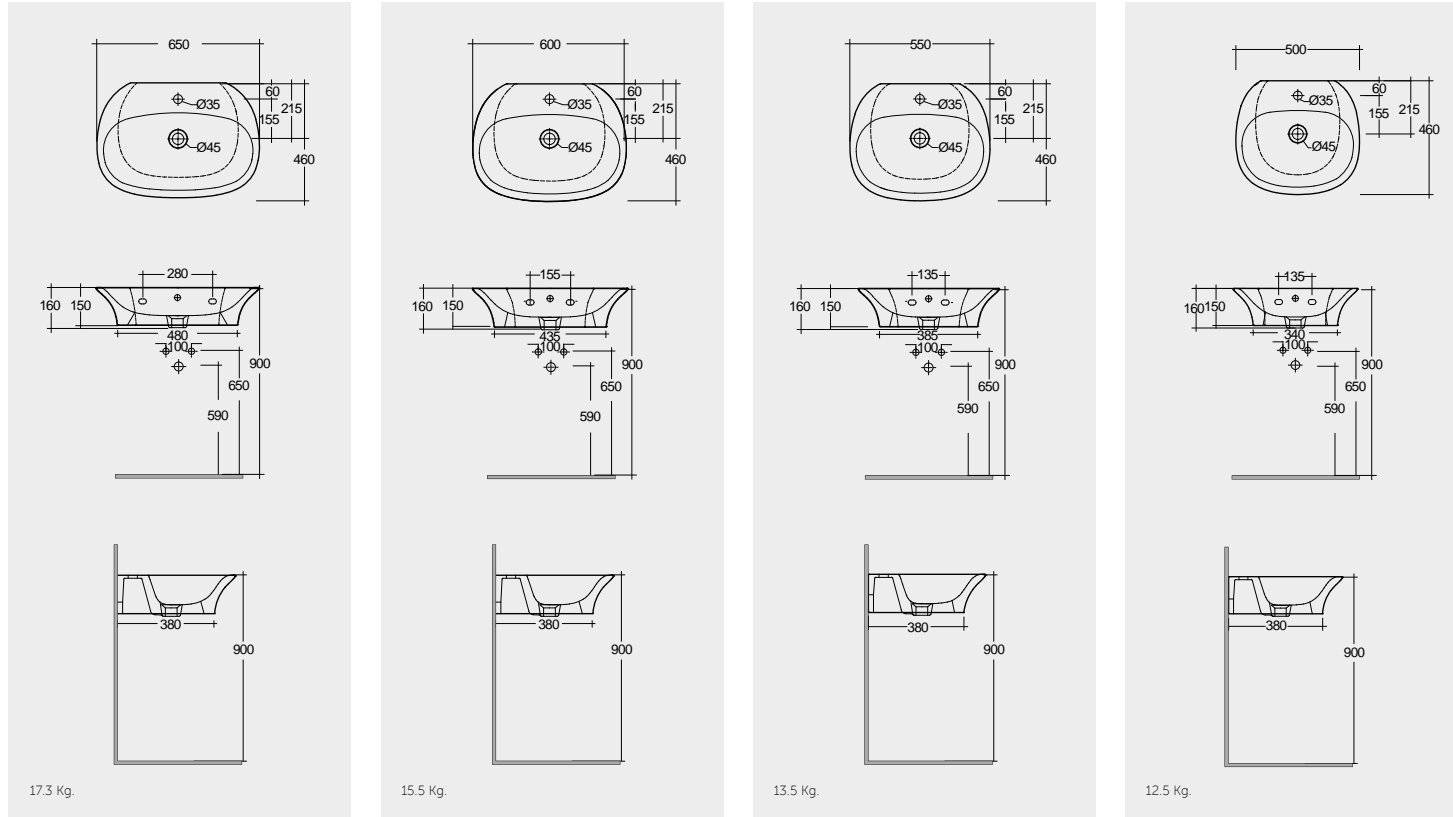

Models

النماذج

65 CM
SENWB6501AWHA

60 CM
SENWB6001AWHA

55 CM
SENWB5501AWHA

50 CM
SENWB5001AWHA

Measurements

القياسات