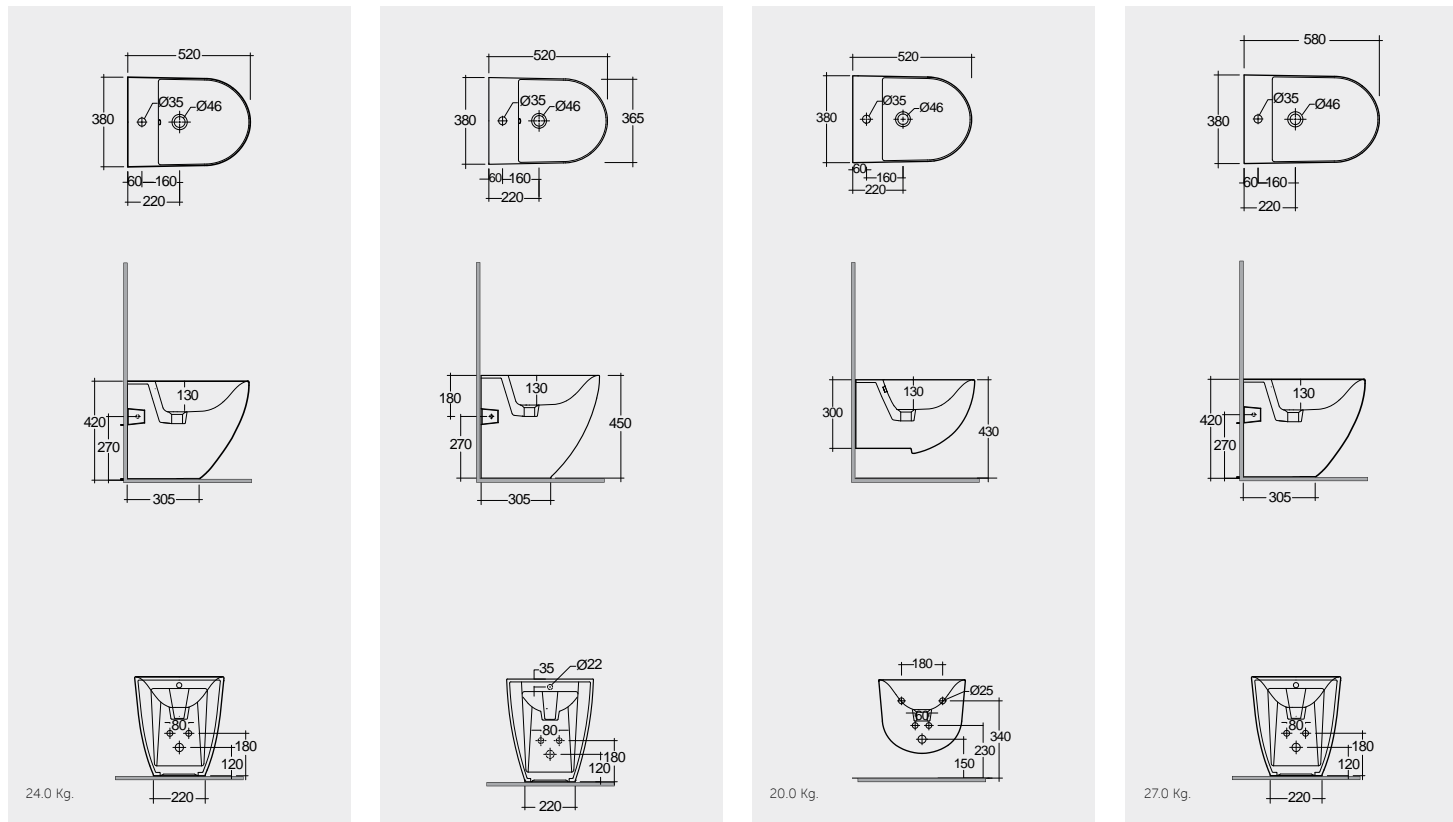

Hidden Fixations
Comfort Height 42 CM

Hidden Fixations
Comfort Height 45 CM

Hidden Fixations

Hidden Fixations
Comfort Height 42 CM

Measurements

القياسات

Colours available

الألوان المتاحة

Colours shown here are as close to actual sanitaryware as printing process will allow
الألوان المبينة هنا قريبة إلى ألوان الأدوات الصحية الفعلية حسبما تسمح به عملية الطباعة