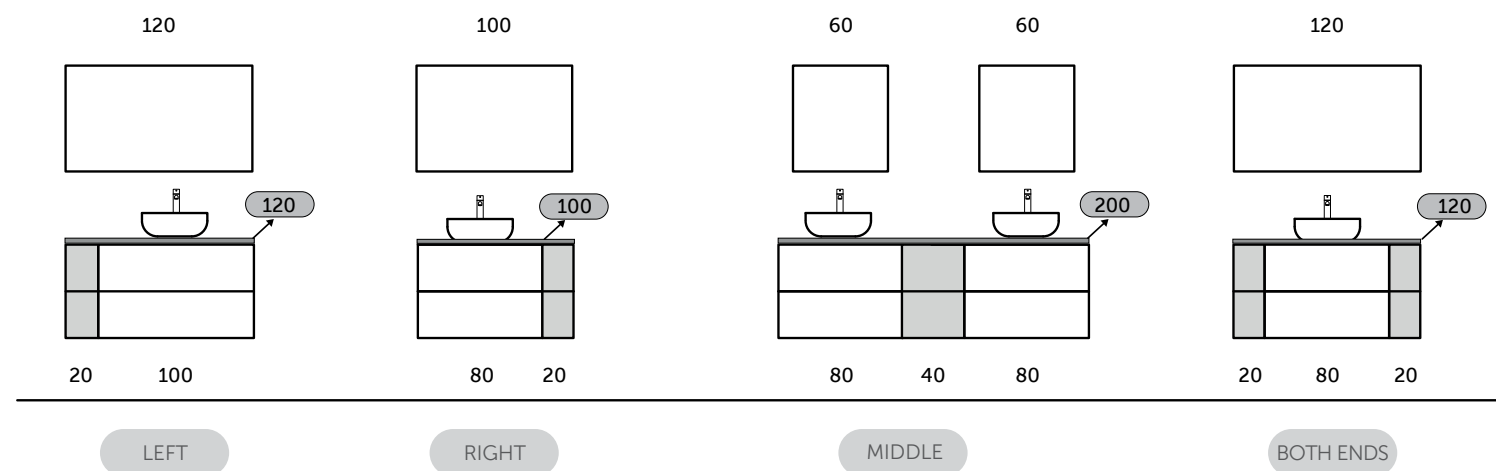

Measurements

القياسات

WITH RAK-JOY DROP-IN WASHBASINS

WITH RAK-DES WASHBASINS

WITH RAK-PLANO SURFACE AND COUNTERTOP WASHBASINS

RAK-JOY + OPEN STORAGE UNIT

Elevate your bathroom's style and functionality with the combination RAK-Joy Vanity Unit and a modular Open Storage system. Designed to be mixed and matched according to your style, this combination offers the best space-saving solution, essential in keeping your bathroom organized.