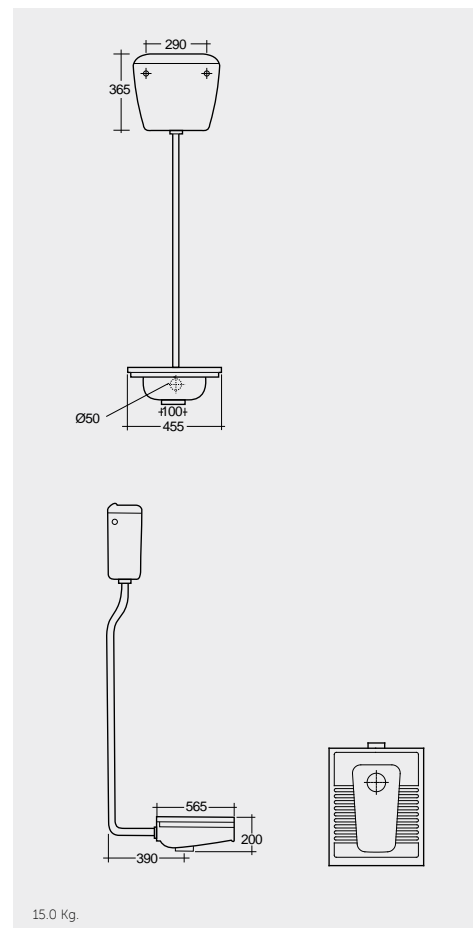

SQUATTING PANS AND CISTERNS

Models

النماذج

SQUATTING PAN AND CISTERN 18 CM OC01AWHA
OC38AWHA

SQUATTING PAN AND CISTERN 13 CM OC02AWHA
OC38AWHA

Measurements

القياسات

Colours available