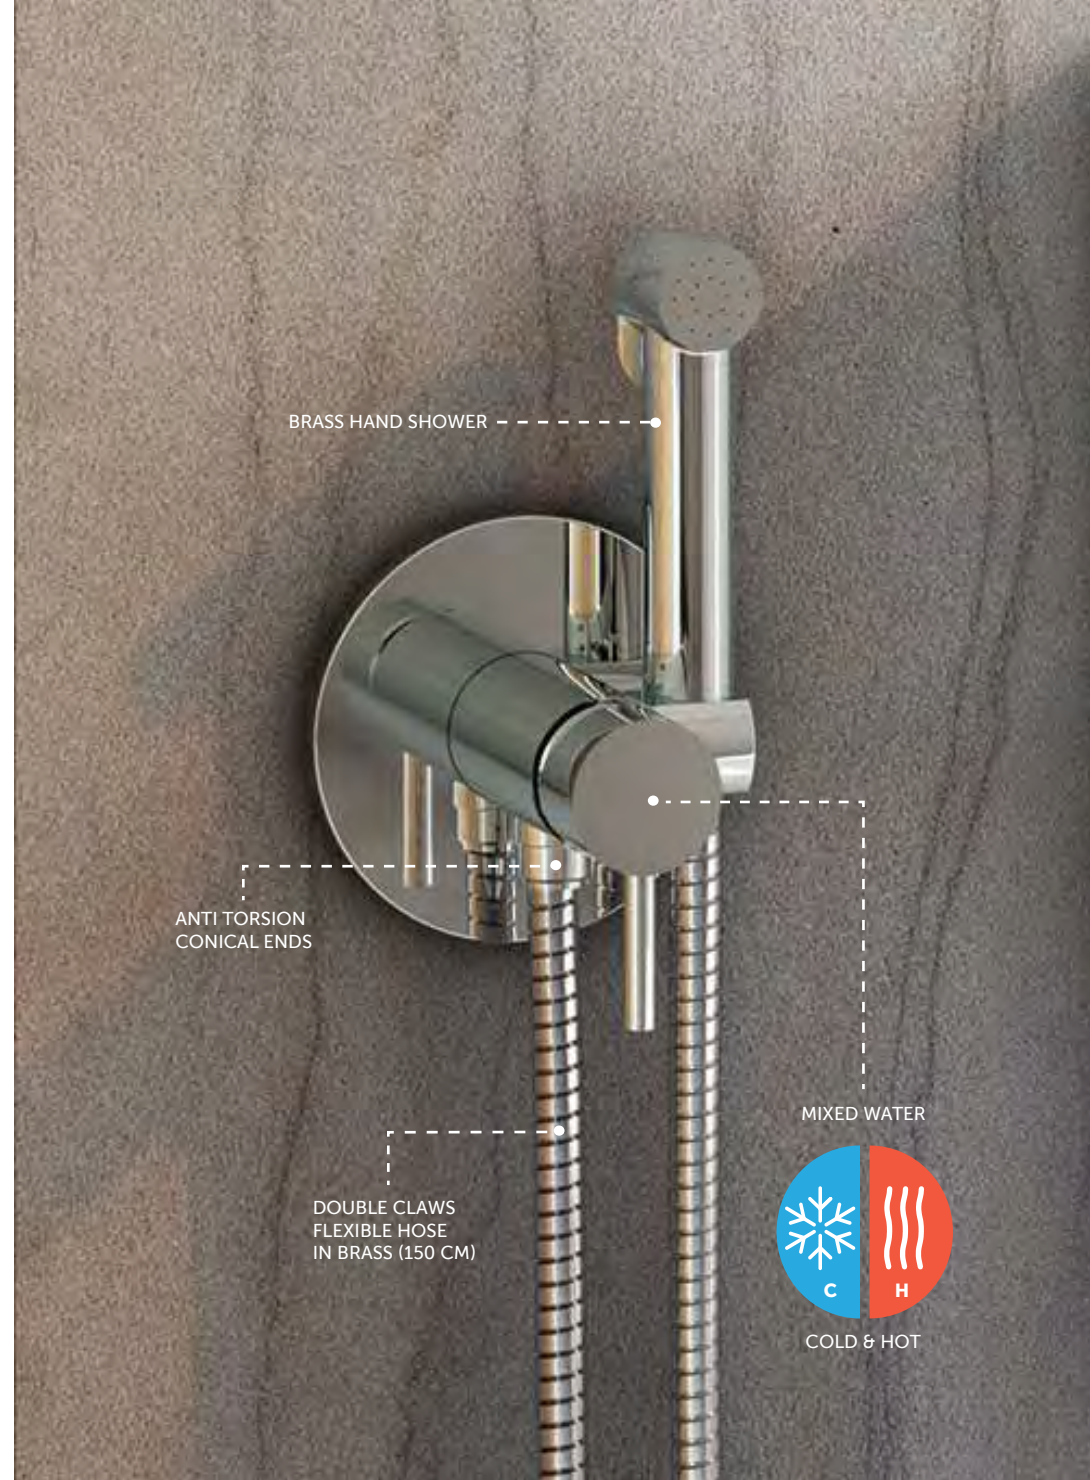

Measurements

القياسات