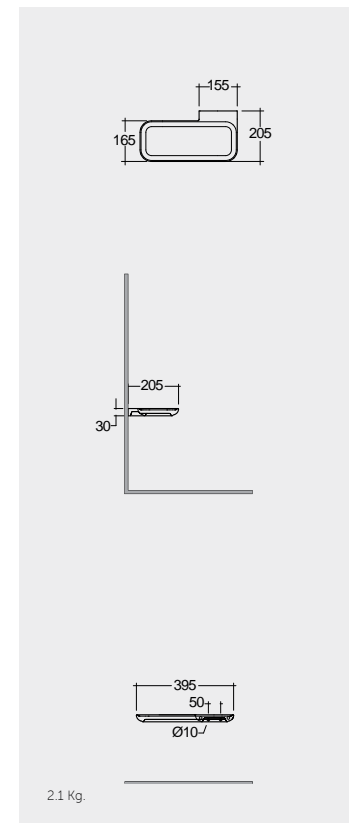

Measurements

القياسات