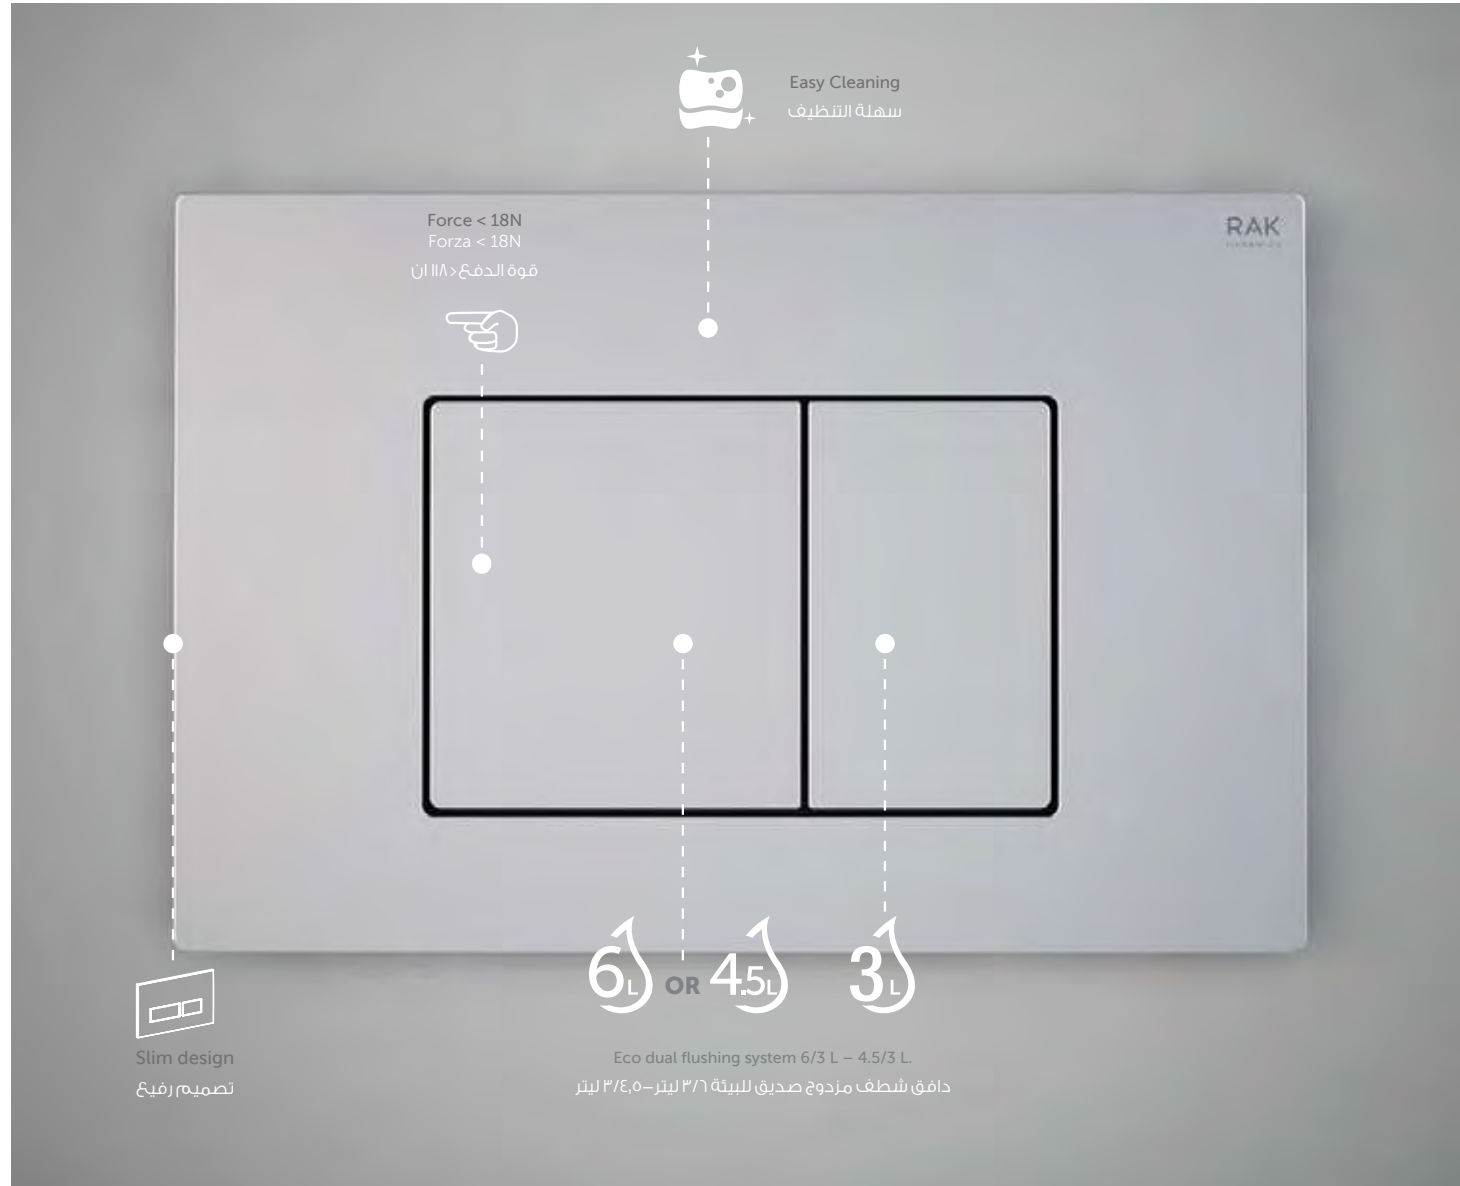

Code: NEOFSRAKPPL16
ABS Matt Black

MATT CHROME

Flush technology: Dual flush
Dimensions: 236x152x12 mm

Code: NEOFSRAKPPL03
ABS Matt chrome

FLUSHING
SYSTEM

RAK-Neofix not only offers limitless installation possibilities, but a flat designed range of push plates in 3 elegant finishes and 2 different designs. The push plate is the only visible part of the concealed cistern and is built for the water saving dual system flush in volumes 6-3 liters or 4.5-3 liters. Another possibility to move functionality and style into your bathroom.