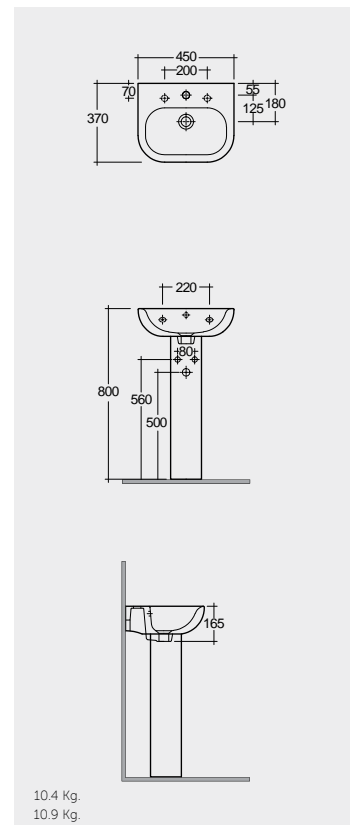

Measurements

القياسات

Colours available

الألوان المتاحة

Colours shown here are as close to actual sanitaryware as printing process will allow
الألوان المبينة هنا قريبة إلى ألوان الأدوات الصحية الفعلية حسبما تسمح به عملية الطباعة