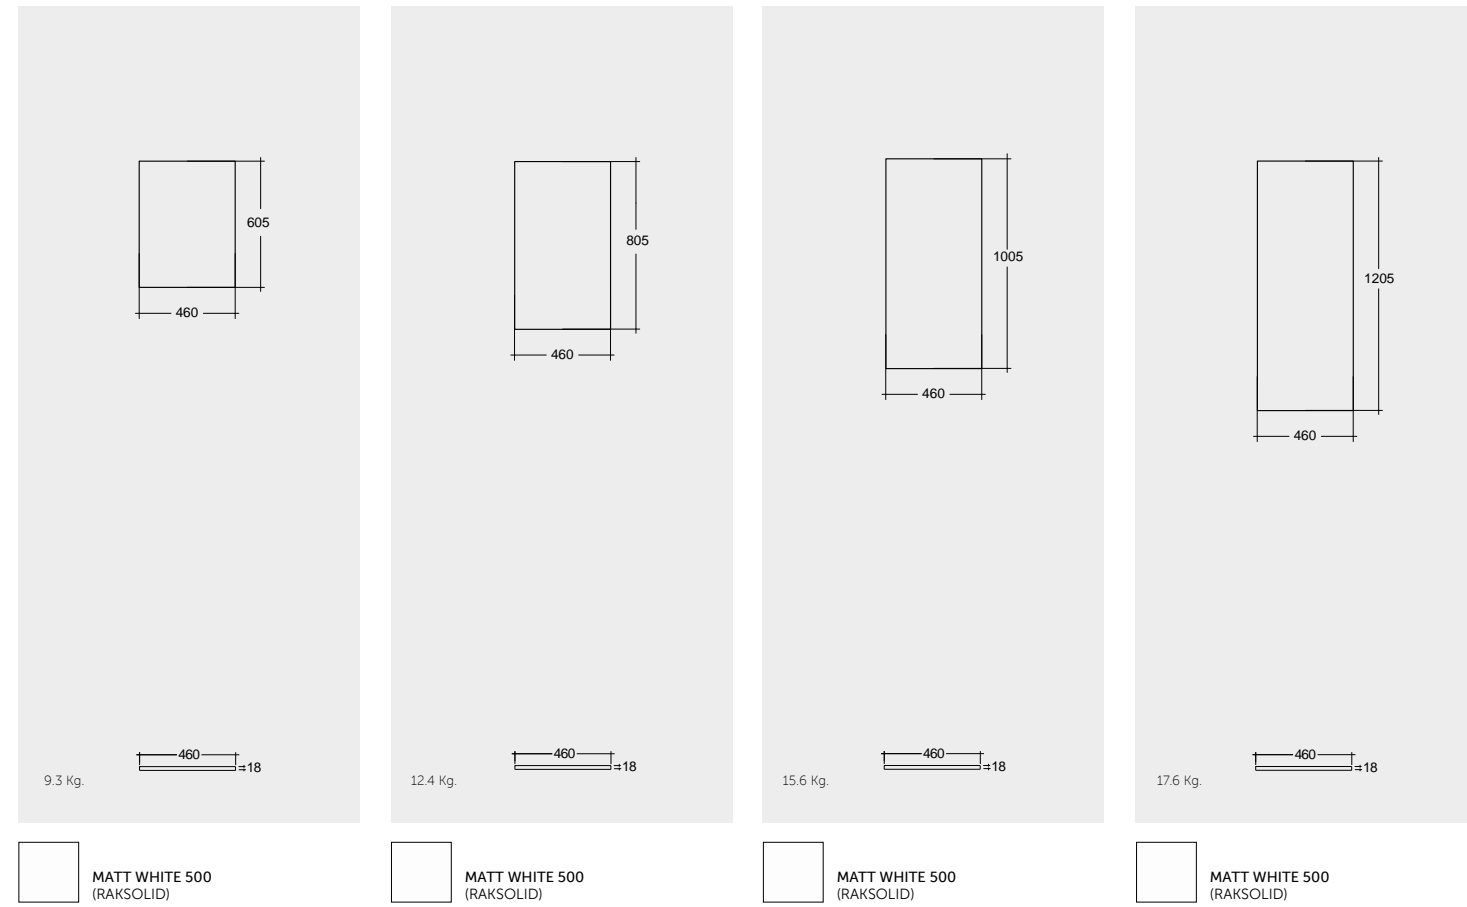

Counter Top Slab 61 CM + Bowl

Counter Top Slab 81 CM + Bowl

Counter Top Slab 101 CM + Bowl

Counter Top Slab 121 CM + Bowl

Measurements

القياسات