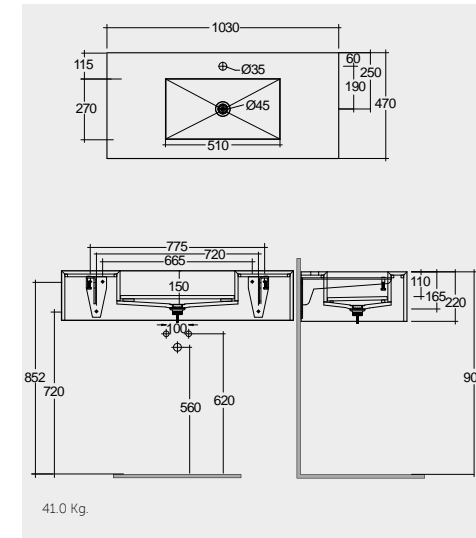

- 100 CARRARA (LAPPATO)
- 101 MACAUBAS (NATURAL)
- 102 TRAVERTINO IVORY (LAPPATO)
- 103 SURFACE XL COOL GREY (NATURAL)
- 104 BEHIND GREY (NATURAL)
- 105 UNI DARK BLACK (NATURAL)

- 100 CARRARA (LAPPATO)
- 101 MACAUBAS (NATURAL)
- 102 TRAVERTINO IVORY (LAPPATO)
- 103 SURFACE XL COOL GREY (NATURAL)
- 104 BEHIND GREY (NATURAL)
- 105 UNI DARK BLACK (NATURAL)

- 100 CARRARA (LAPPATO)
- 101 MACAUBAS (NATURAL)
- 102 TRAVERTINO IVORY (LAPPATO)
- 103 SURFACE XL COOL GREY (NATURAL)
- 104 BEHIND GREY (NATURAL)
- 105 UNI DARK BLACK (NATURAL)

- 100 CARRARA (LAPPATO)
- 101 MACAUBAS (NATURAL)
- 102 TRAVERTINO IVORY (LAPPATO)
- 103 SURFACE XL COOL GREY (NATURAL)
- 104 BEHIND GREY (NATURAL)
- 105 UNI DARK BLACK (NATURAL)