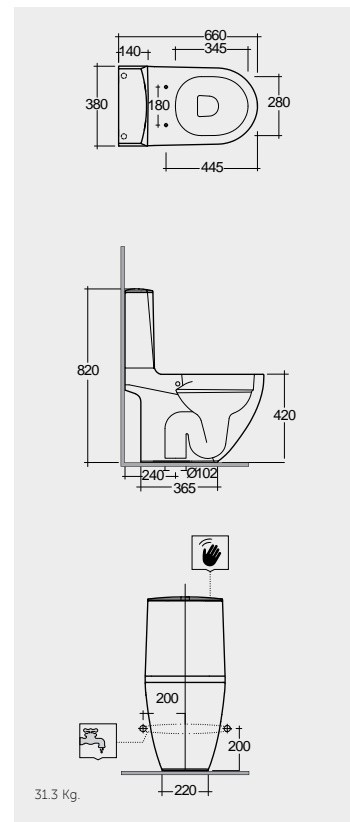

Measurements

القياسات

Urea RAK-Des
DESSC3900WH

Urea RAK-Des
DESSC3901WH

Urea RAK-Des
DESSC3900WH

Urea RAK-Des
DESSC3901WH

Urea RAK-Des
DESSC3900WH

Urea RAK-Des
DESSC3901WH

Colours available

الألوان المتاحة

Colours shown here are as close to actual sanitaryware as printing process will allow
الألوان المبينة هنا قريبة إلى ألوان الأدوات الصحية الفعلية حسبما تسمح به عملية الطباعة