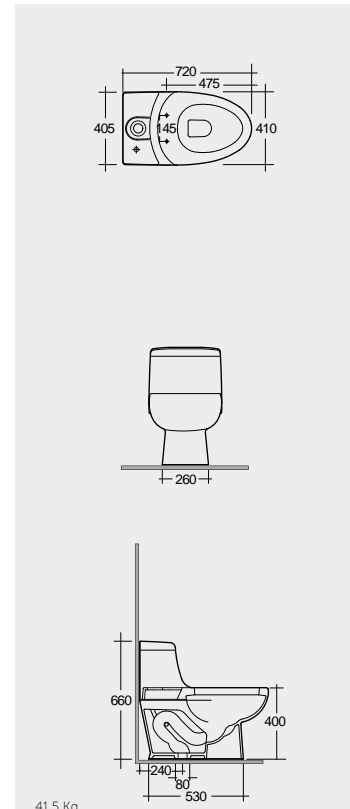

PP RAK-Sahara

Colours available

Colours shown here are as close to actual sanitaryware as printing process will allow
الألوان المبيّنة هنا قريبة إلى ألوان الأدوات الصحية الفعلية حسبما تسمح به عملية الطباعة

الألوان المتاحة