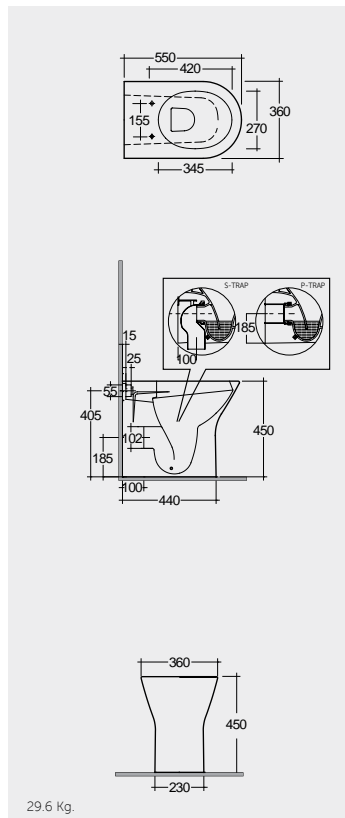

Hidden Fixations

Comfort Height 45 Cm

Comfort Height 42.5 Cm

Measurements

القياسات

Urea RAK-Resort YFG106C

Urea RAK-Resort YFG106C

Urea RAK-Resort YFG106C