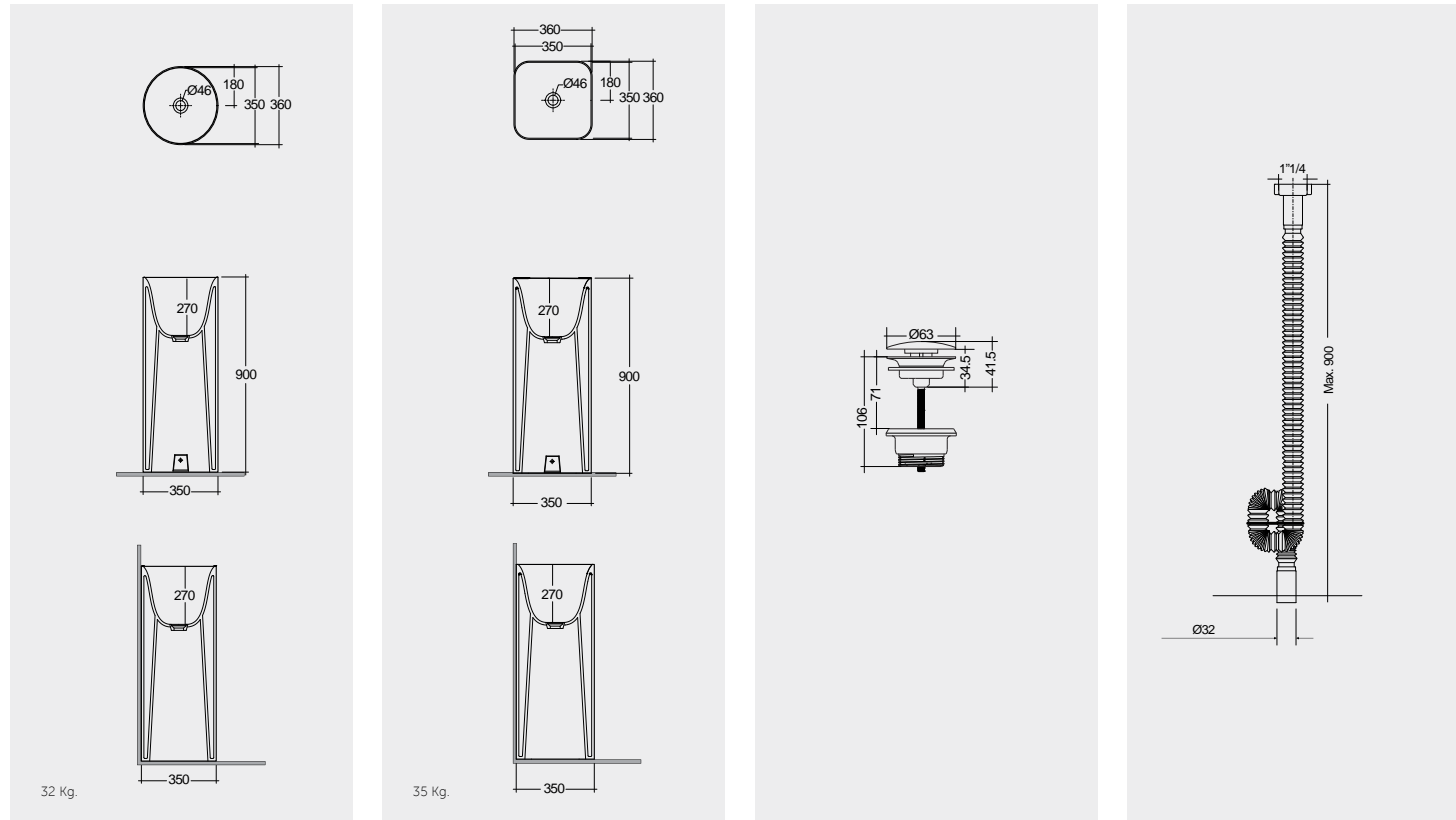

Measurements

القياسات

Notes

ملحوظة

All dimensions in mm tolerance $\pm 5\%$ for below 200mm and $\pm 3\%$ for above 200mm

جميع القياسات تكون بالمليمتر $\pm 5\%$ للقياسات التي تقل عن 200 مليمتر و $\pm 3\%$ للقياسات التي تتجاوز 200 مليمتر