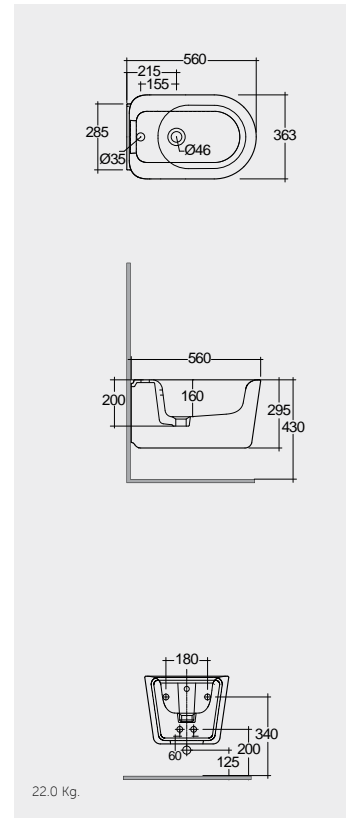

Hidden Fixations
Comfort Height 42 CM

56 CM
VALBD2101AWHA

Hidden Fixations

56 CM
VALBD2101500A

Hidden Fixations

Measurements

القياسات

Notes