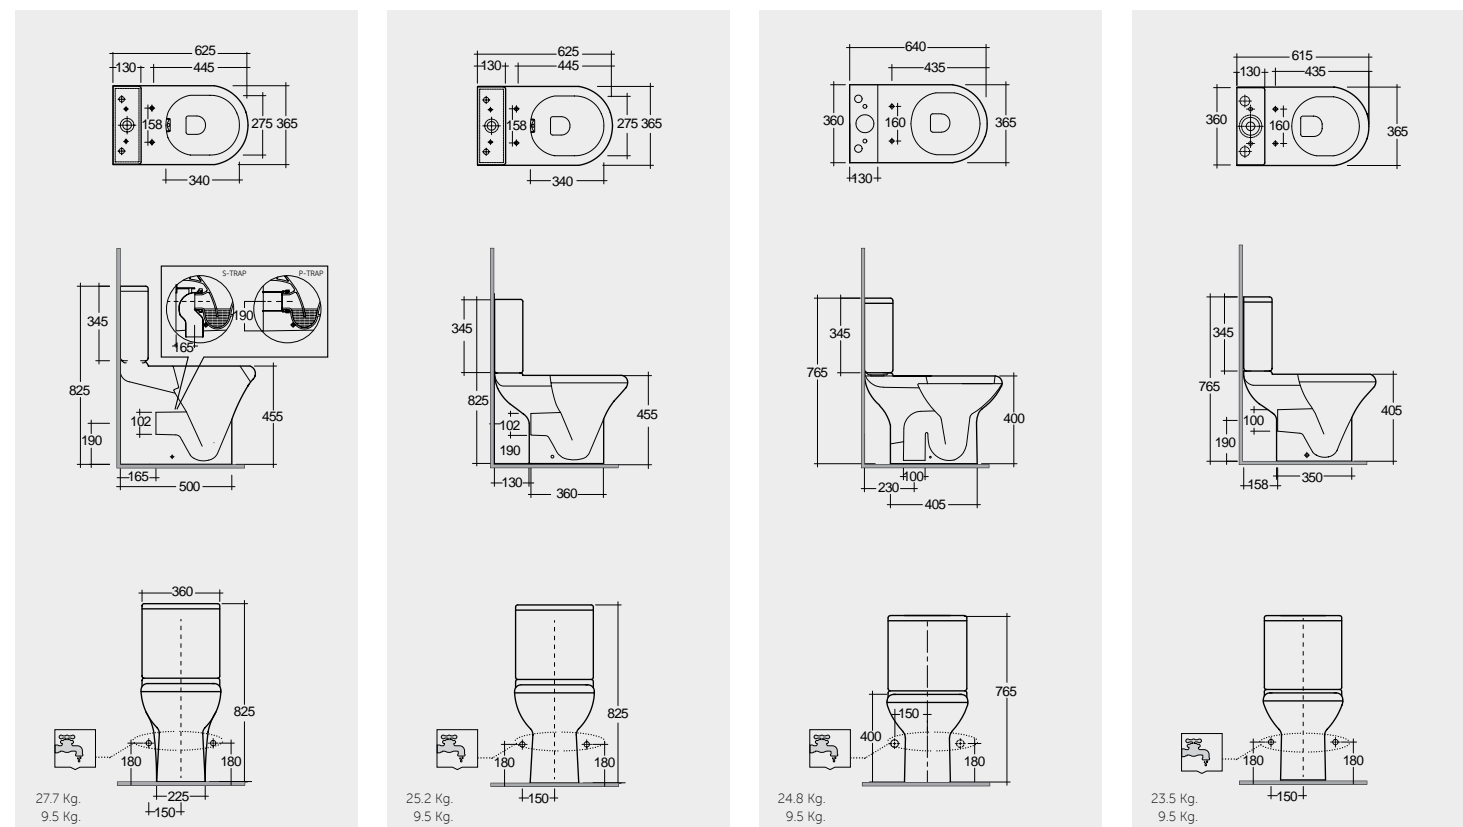

Measurements

القياسات

Urea RAK-Compact
YFG185W

Urea RAK-Compact
YFG185W

ABS RAK-Jumeirah
JM05DAWHA

ABS RAK-Jumeirah
JM05DAWHA

ABS RAK-Jumeirah
JM05DSCQRAWHA

ABS RAK-Jumeirah
JM05DSCQRAWHA

Urea RAK-Compact
YFG173

Urea RAK-Compact
YFG173A