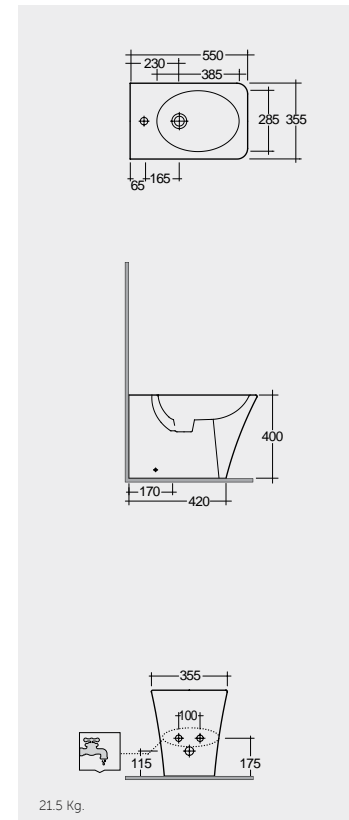

Measurements

القياسات

Notes

ملحوظة

All dimensions in mm tolerance $\pm 5\%$ for below 200mm and $\pm 3\%$ for above 200mm

جميع القياسات تكون بالمليمتر $\pm 5\%$ للقياسات التي تقل عن 200 مليمتر و $\pm 3\%$ للقياسات التي تتجاوز 200 مليمتر