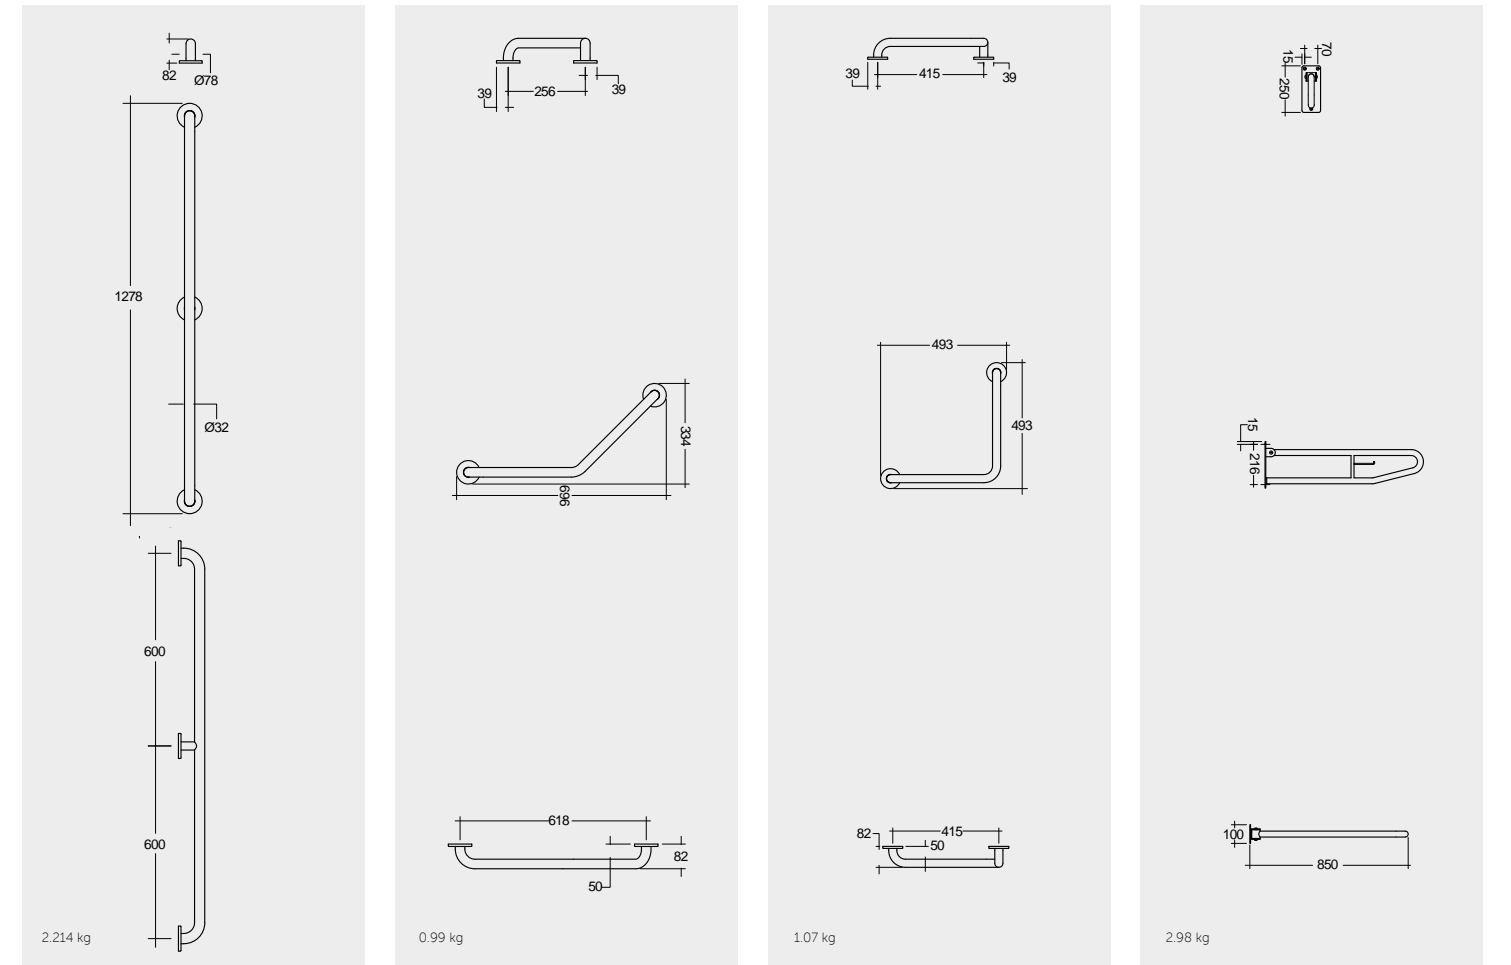

Measurements

القياسات