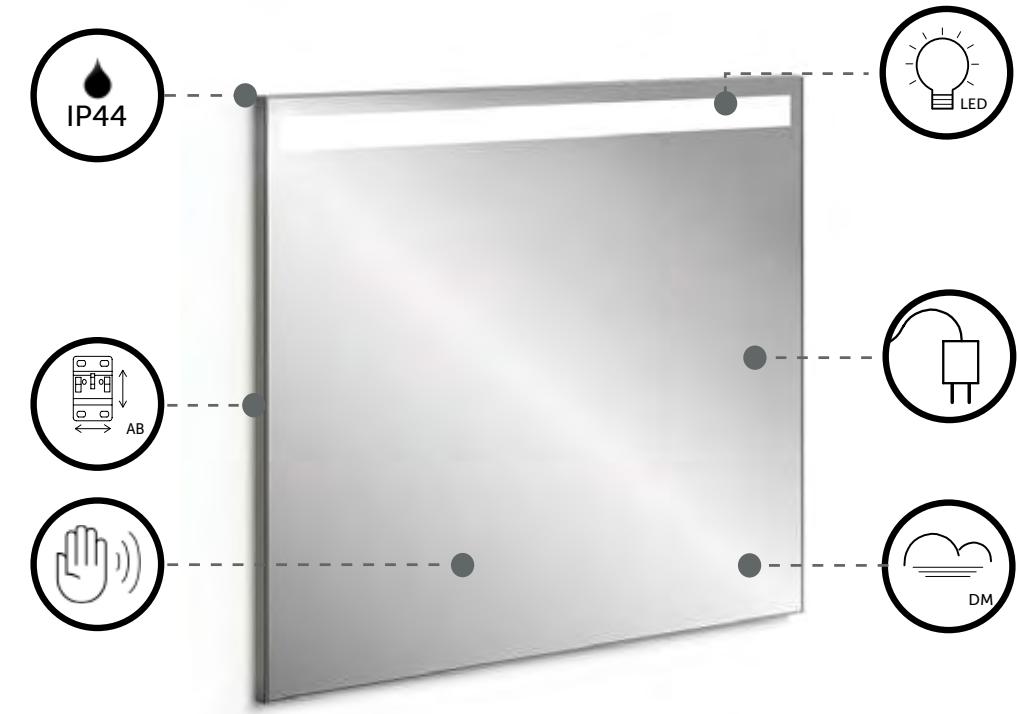

**MIRRORS &
LIGHTS**
المرآيا والإضاءة

PRODUCT BENEFITS

MIRRORS

- | | | | |
|---|----------------------|---|------------|
|  | MAINS POWERED |  | REVERSIBLE |
|  | DE-MISTER |  | LED LIGHT |
|  | TOUCHLESS ACTIVATION |  | IP44 |
|  | MOTION SENSOR | | |
|  | USB RECHARGEABLE | | |