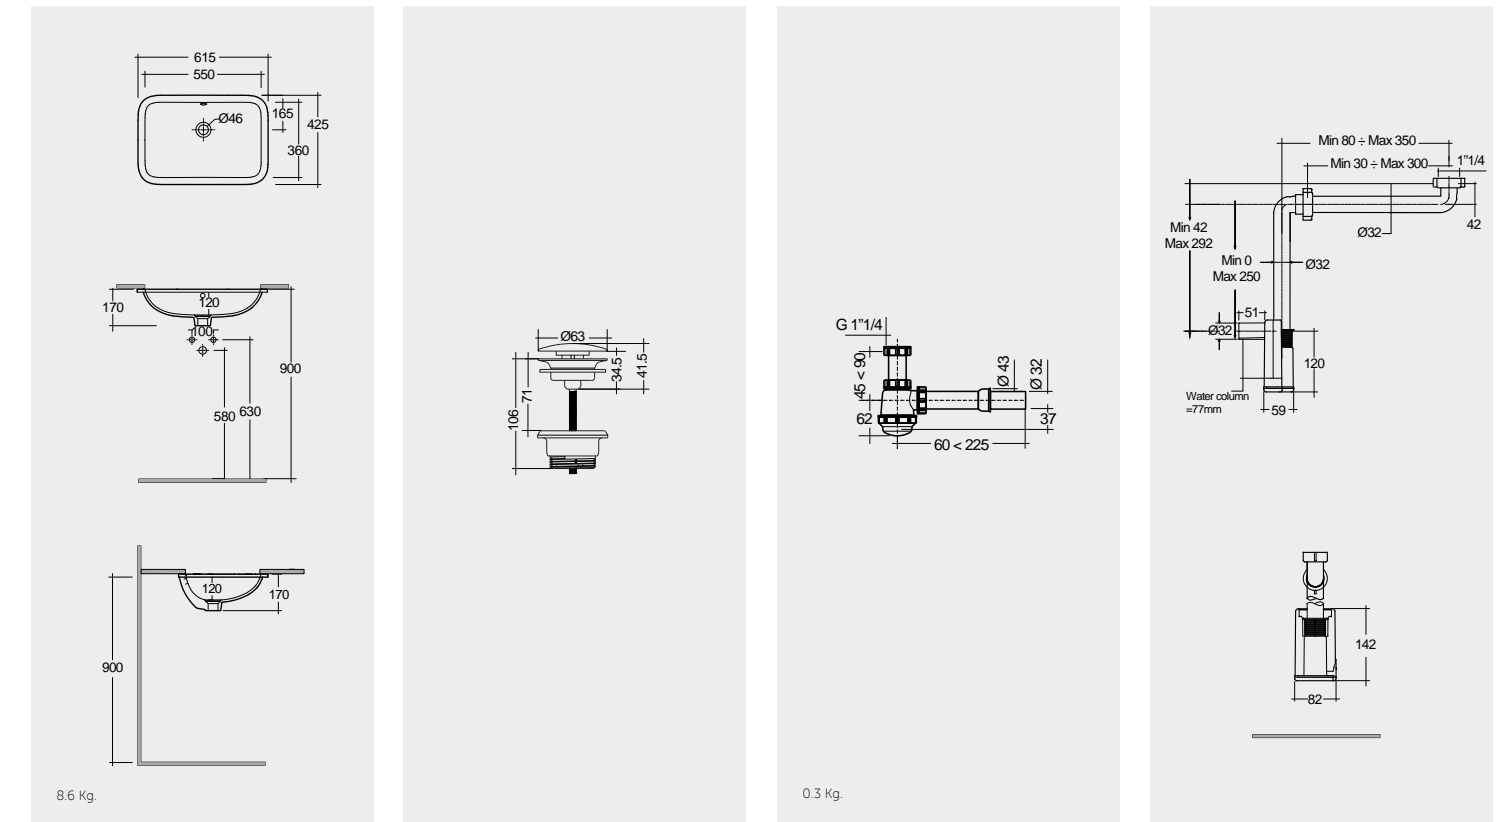

With Overflow

Measurements

القياسات