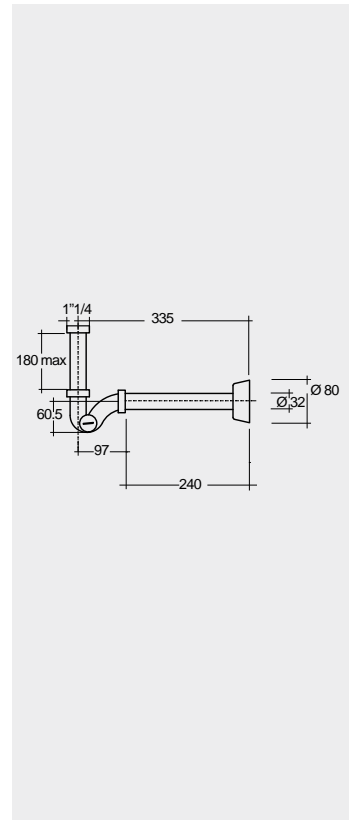

RAK-DUO / BOTTLE TRAPS FOR BIDETS

Models

النماذج

FOR BIDET
ABS CHROME : BTRBDABS010

FOR BIDET
PP WHITE : BTRBDPPR011

Inspectionable

Inspectionable

Measurements

القياسات

Notes

ملحوظة

All dimensions in mm tolerance $\pm 5\%$ for below 200mm and $\pm 3\%$ for above 200mm | جميع القياسات تكون بالمليمتر $\pm 5\%$ للقياسات التي تقل عن 200 مليمتر و $\pm 3\%$ للقياسات التي تتجاوز 200 مليمتر