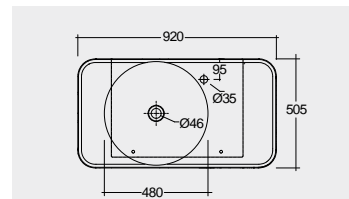

Measurements

القياسات

30.0 Kg

30.0 Kg

30.0 Kg

30.0 Kg