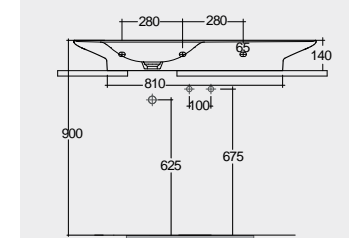

Measurements

القياسات

36.0 Kg

36.0 Kg

36.0 Kg

36.0 Kg

Notes

ملحوظة

All dimensions in mm tolerance $\pm 5\%$ for below 200mm and $\pm 3\%$ for above 200mm

جميع القياسات تكون بالمليمتر $\pm 5\%$ للقياسات التي تقل عن 200 مليمتر و $\pm 3\%$ للقياسات التي تتجاوز 200 مليمتر