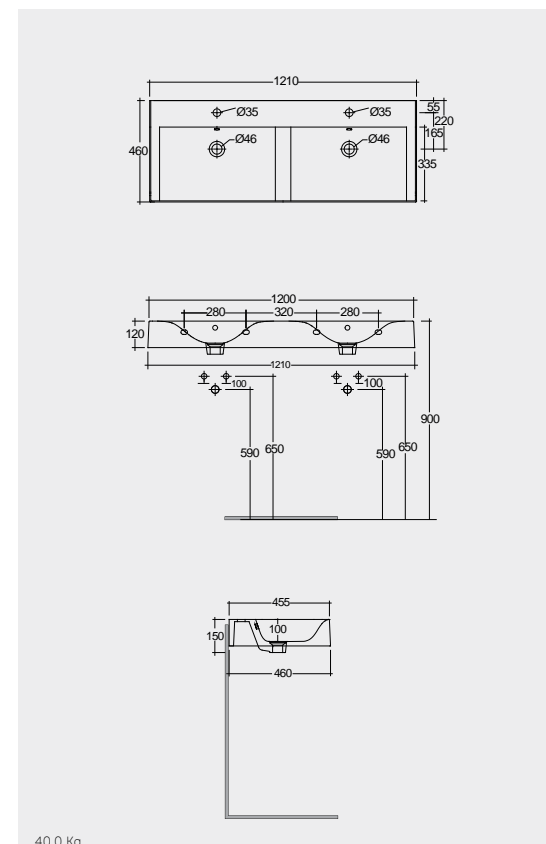

Measurements

القياسات