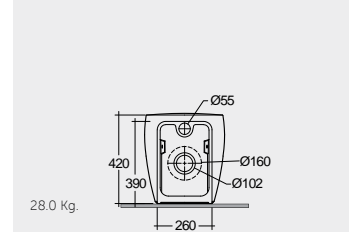

Urea RAK-Illusion
ILLSC3901WH
Urea RAK-Illusion
ILLSC3903WH
Urea RAK-Illusion
ILLSC3900WH

Measurements

القياسات