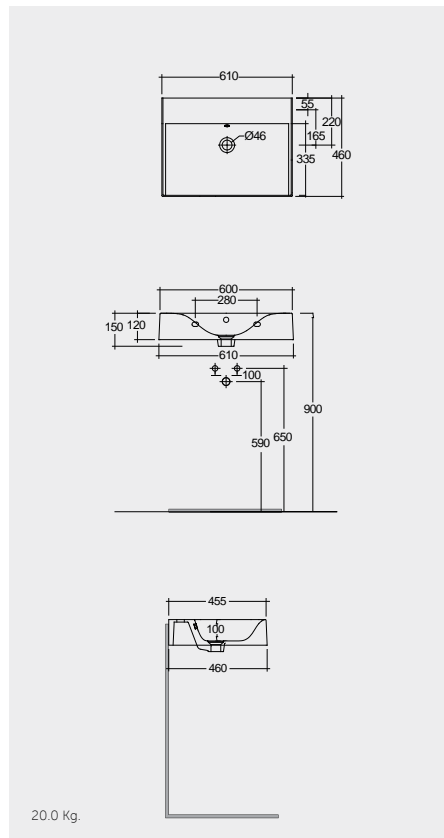

Measurements

القياسات