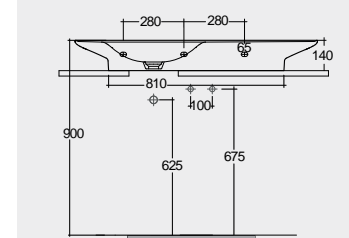

Measurements

القياسات

36.0 Kg

36.0 Kg

36.0 Kg

36.0 Kg

Notes

ملحوظة

All dimensions in mm tolerance $\pm 5\%$ for below 200mm and $\pm 3\%$ for above 200mm

جميع القياسات تكون بالمليمتر $\pm 5\%$ للقياسات التي تقل عن 200 مليمتر و $\pm 3\%$ للقياسات التي تتجاوز 200 مليمتر