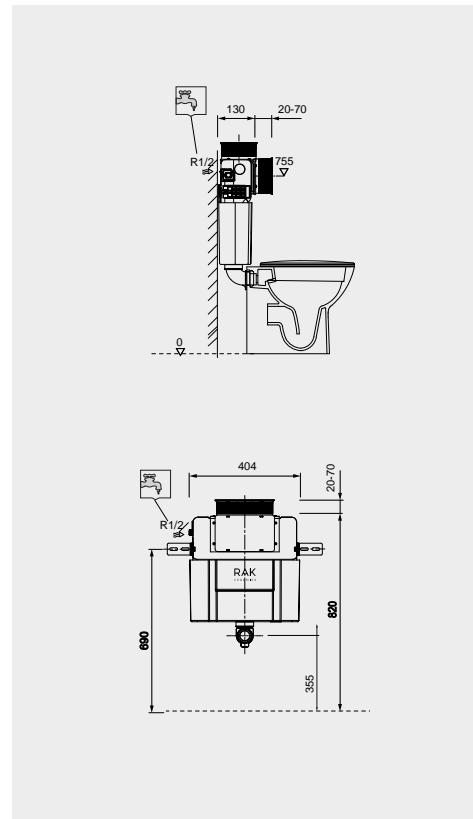

Measurements

القياسات