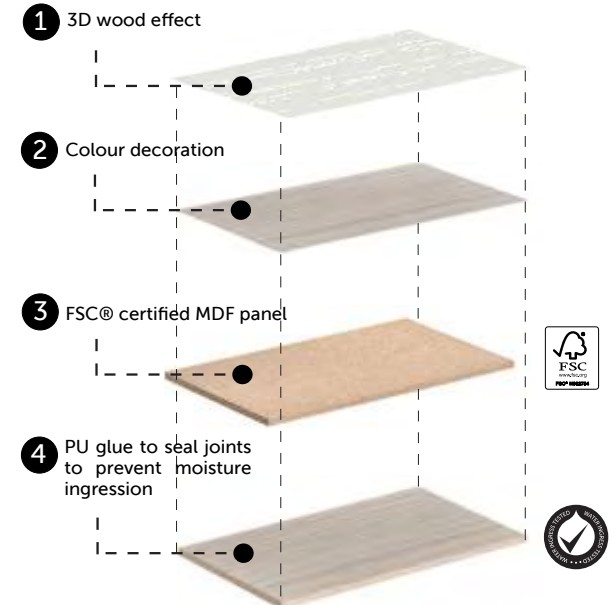

For more information: www.fsc.org

MATERIALS

المواد

LAMILAK

TECHWOOD

LAMILAK is the new gloss material that exudes consistent quality and performance. The brilliant high gloss shine gives a striking smooth surface final appearance. To protect the environment, LAMILAK is produced from PET recyclable material.