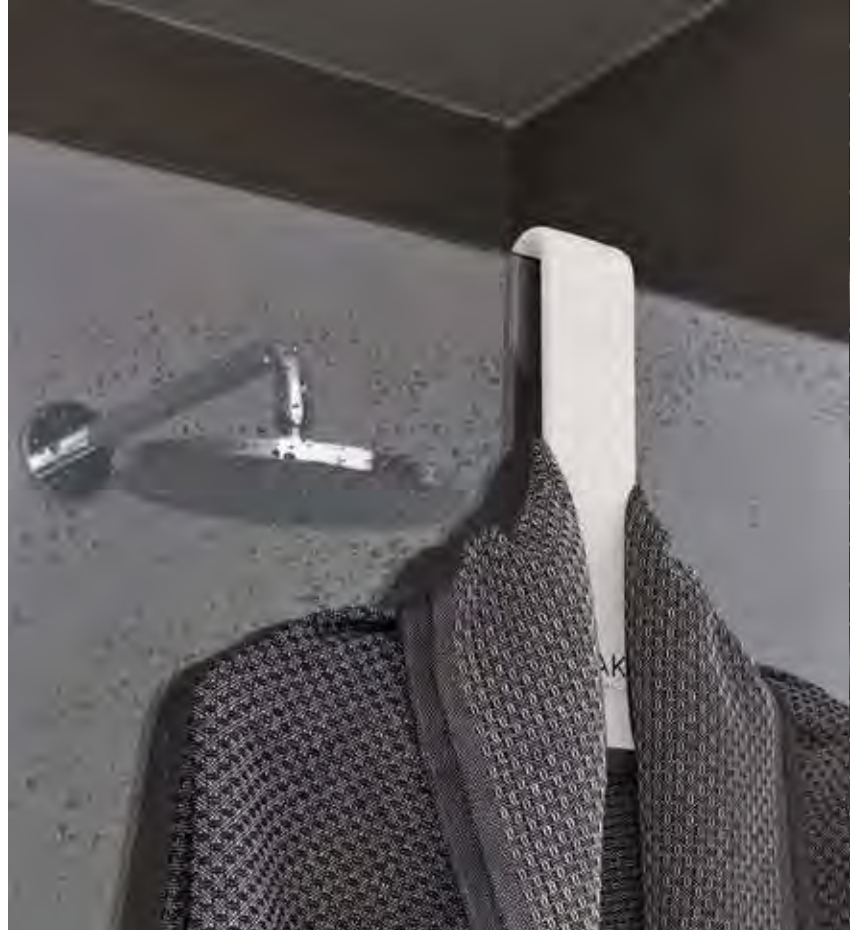

SENIOR
NEEDS