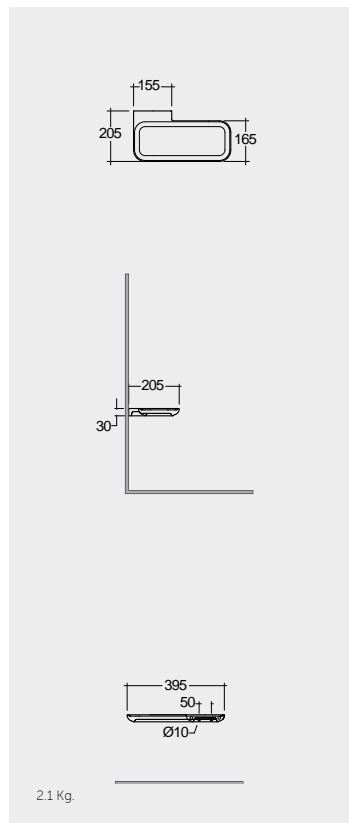

Measurements

القياسات