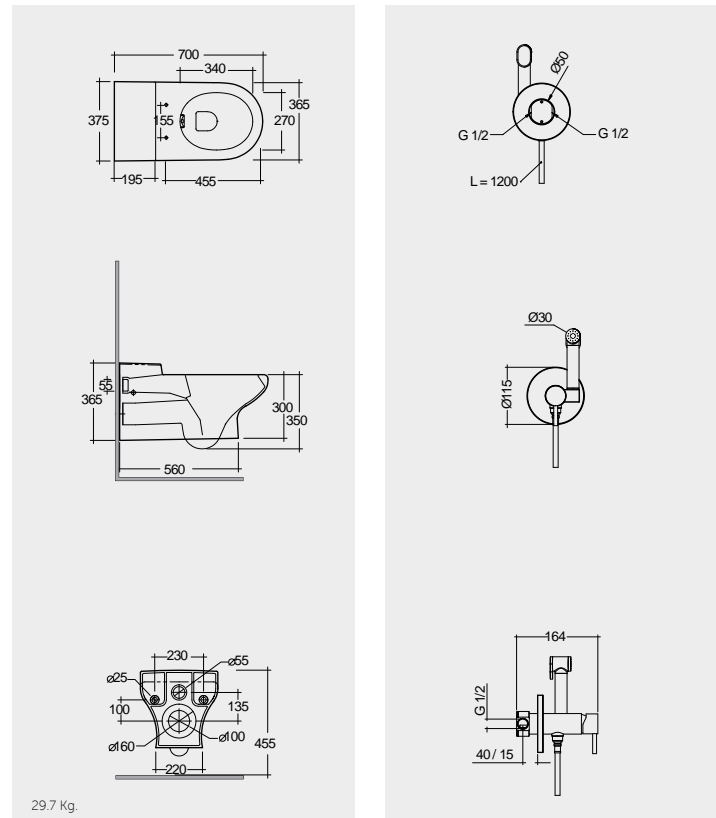

Measurements

Urea
YFG085A

Colours available

Colours shown here are as close to actual sanitaryware as printing process will allow
الألوان المعروضة هنا هي أقرب ما يكون إلى الألوان الطبيعية للأدوات الصحية وذلك لاختلاف الطباعة