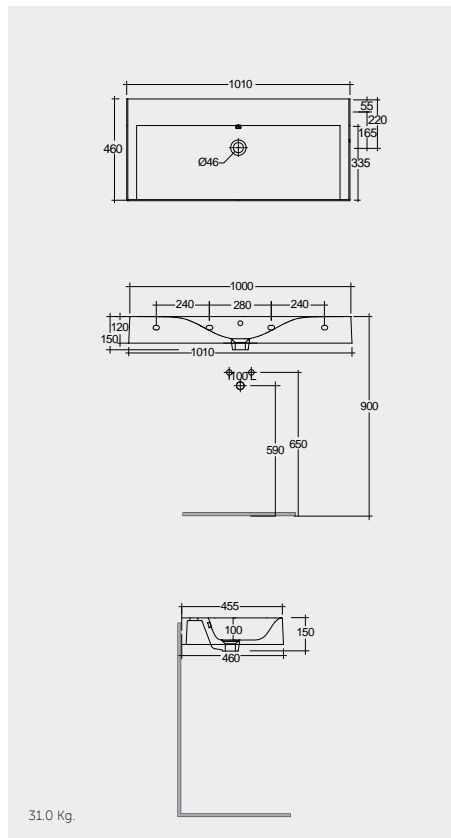

Measurements

القياسات