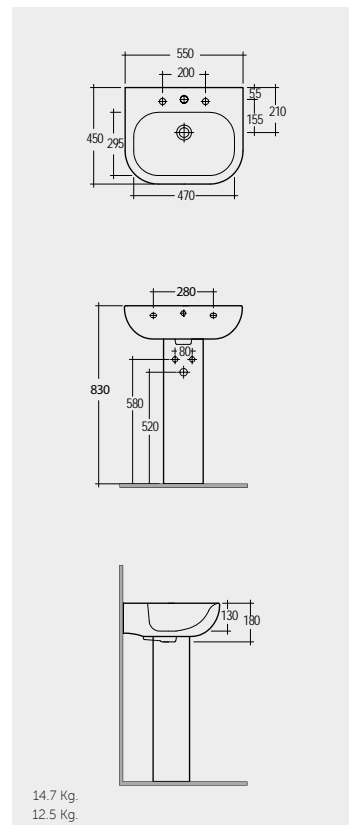

Measurements

القياسات

Colours available

الألوان المتاحة

Colours shown here are as close to actual sanitaryware as printing process will allow
الألوان المبينة هنا قريبة إلى ألوان الأدوات الصحية الفعلية حسبما تسمح به عملية الطباعة