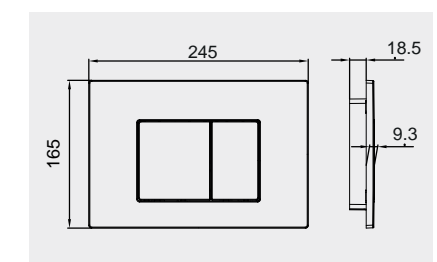

RAK-Neofix not only offers limitless installation possibilities, but a flat designed range of push plates in 3 elegant finishes and 2 different designs. The push plate is the only visible part of the concealed cistern and is built for the water saving dual system flush in volumes 6-3 liters or 4.5-3 liters. Another possibility to move functionality and style into your bathroom.

راك-نيو فيكس ليس فقط يوفر إمكانيات التركيب الا محدودة، وإنما أيضا يوفر مجموعة تصاميم مسطحة للوحات دفع في ٣ تشطيبات أنيقة وتصميمين مختلفين. لوحة الدفع هي الجزء المرئي الوحيد من الخزان المخفي، وهي مصممة لتوفير المياه المزدوج لنظام دافق في أحجام ٦-٣ لتر أو ٤.٥-٣ لتر. راک-نيو فيكس إمكانية أخرى للانتقال بوظائف وأسلوب الحمام الخاص بك.