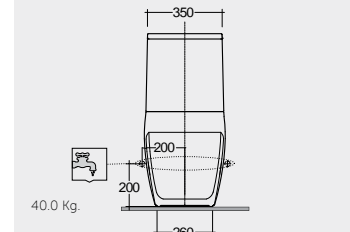

Urea RAK-Illusion
ILLSC3901WH
Urea RAK-Illusion
ILLSC3903WH
Urea RAK-Illusion
ILLSC3900WH

Measurements

القياسات