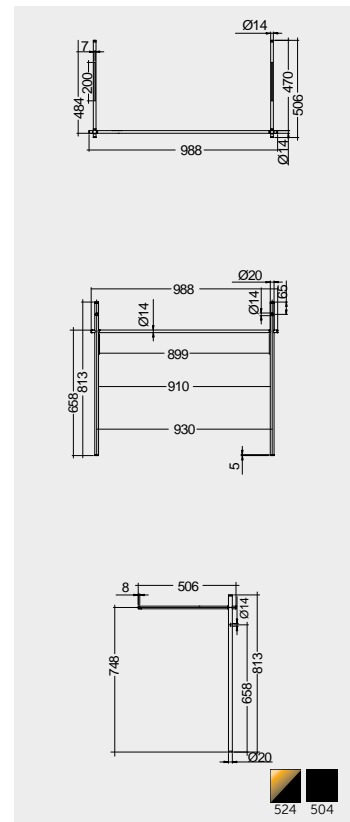

RAK-DES METAL LEGS

Models

النماذج

Horizontal bar included for size
121 & 101 cm

Horizontal bar included for size
121 & 101 cm

Horizontal bar included for size
81 & 61 cm

Horizontal bar included for size
81 & 61 cm

Measurements

القياسات

Colours available

الألوان المتاحة

Colours shown here are as close to actual sanitaryware as printing process will allow
الألوان المبنية هنا قريبة إلى ألوان الأدوات الصحية الفعلية حسبما تسمح به عملية الطباعة

Alpine White
أبيض