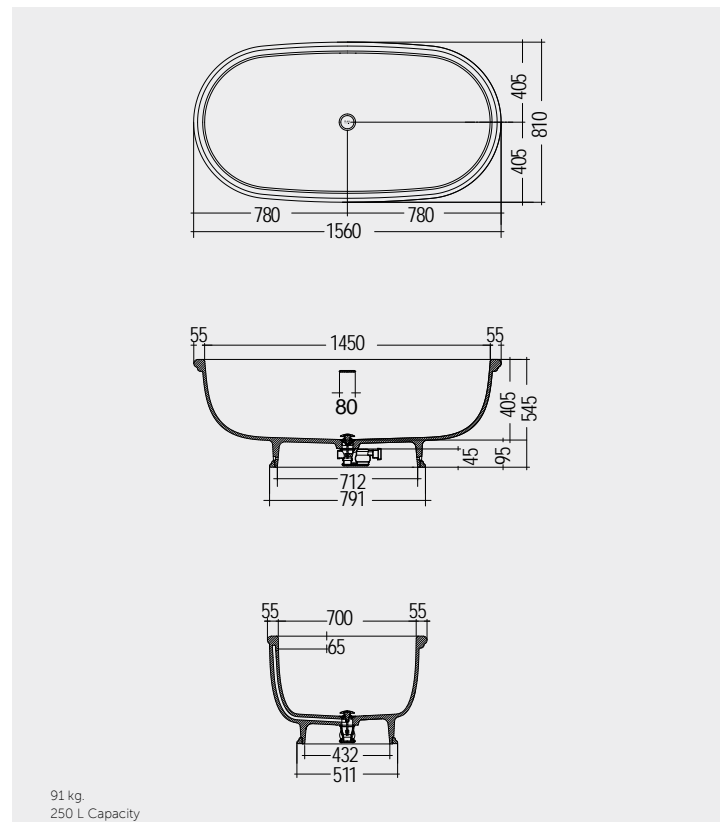

Models

النماذج

156X81 CM
WTBT15681500

Drain Included

156X81 CM
WTBT15681505

Drain Included

Measurements

القياسات