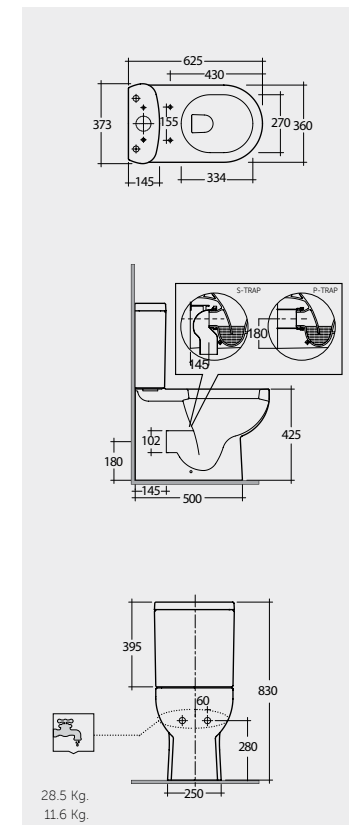

Models

النماذج

62 CM
TQ16AWHA
TQ10AWHA

62 CM
TQ11AWHA
TQ10AWHA

Back Open

SET WITH MIXER (SHATAFF)
BRASS CHROME : SPRDMX0001

Measurements

القياسات