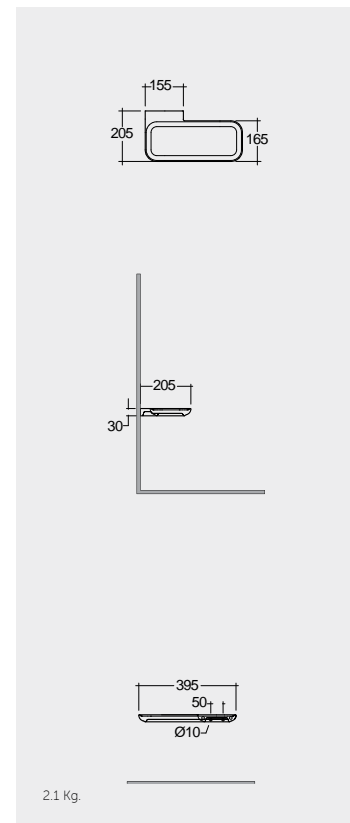

Measurements

القياسات