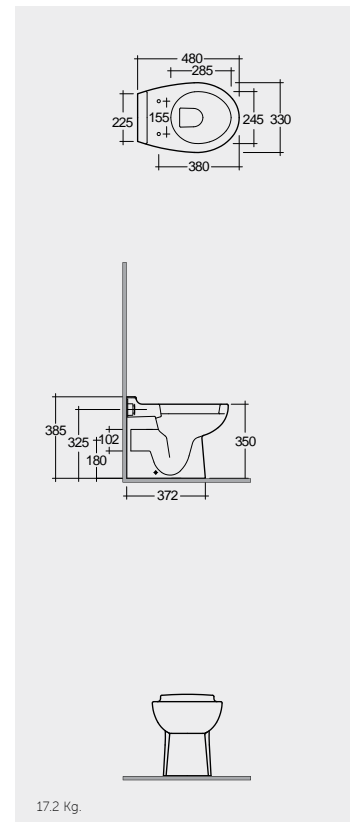

Urea Bambi Plus
YFG076

Colours available

الألوان المتوفرة

Colours shown here are as close to actual sanitaryware as printing process will allow
الألوان المعروضة هنا هي أقرب ما يكون إلى الألوان الطبيعية للأدوات الصحية وذلك لاختلاف الطباعة