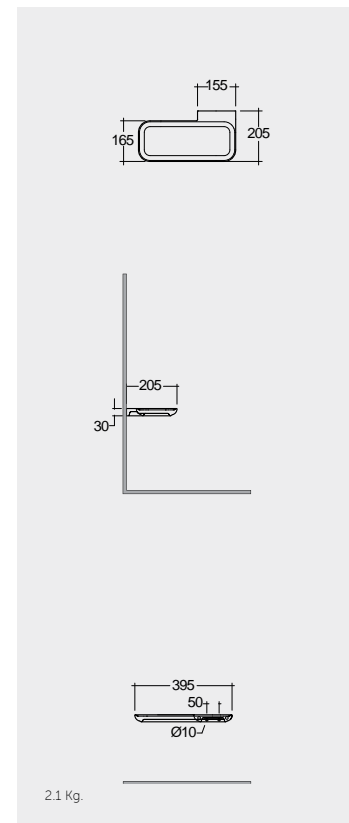

Measurements

القياسات