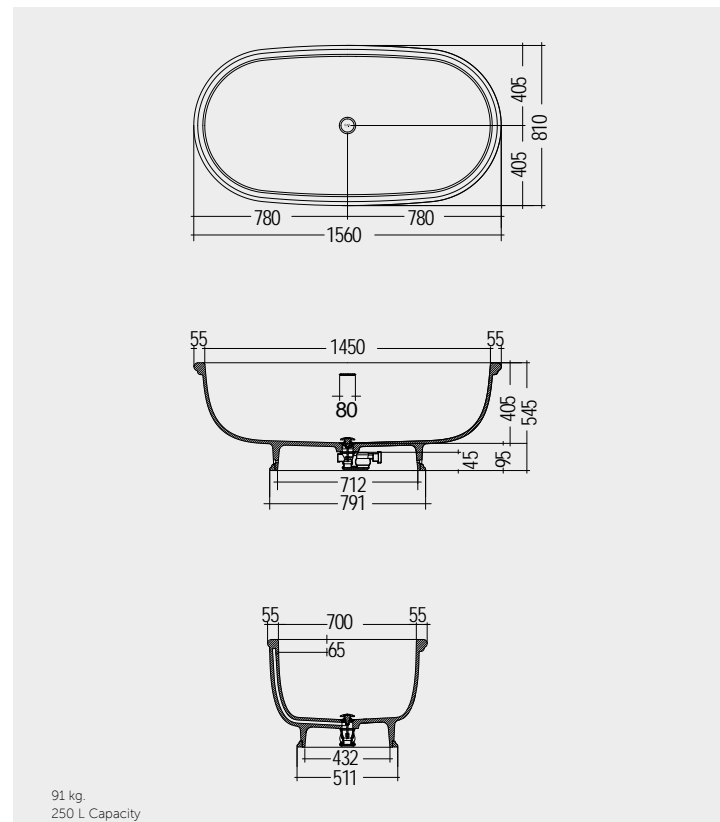

Models

النماذج

156X81 CM
WTBT15681500

Drain Included

156X81 CM
WTBT15681505

Drain Included

Measurements

القياسات