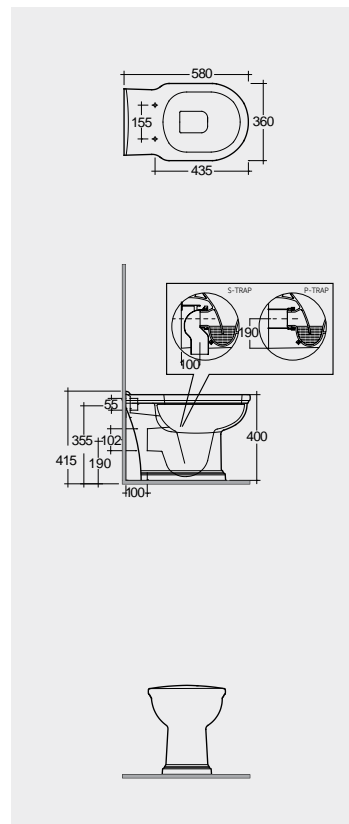

With Front Lever

58 CM
WT21AWHA

Back Open

Measurements

القياسات

58 CM
WT21AWHA
CISTERN : WT24AWHA
FITTINGS : FTWTHICIST

- Lacquered Polyester RAK-Washington WTSC3901503
- ABS RAK-Washington JM05DSCQRAWHA
- Urea RAK-Compact YFG173A