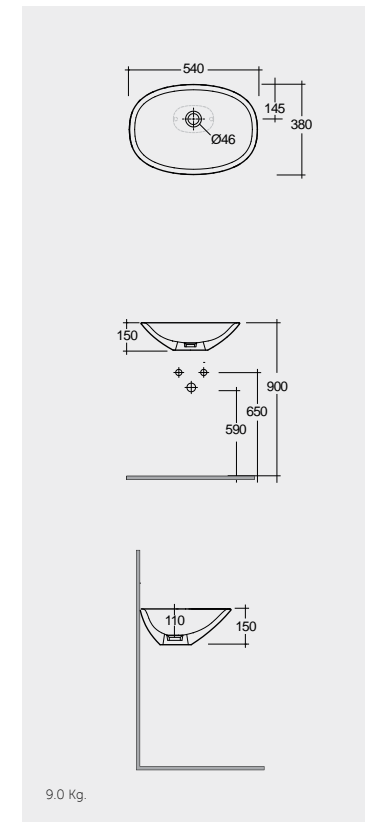

Measurements

القياسات

Notes

ملحوظة

All dimensions in mm tolerance $\pm 5\%$ for below 200mm and $\pm 3\%$ for above 200mm

جميع القياسات تكون بالمليمتر $\pm 5\%$ للقياسات التي تقل عن 200 مليمتر و $\pm 3\%$ للقياسات التي تتجاوز 200 مليمتر