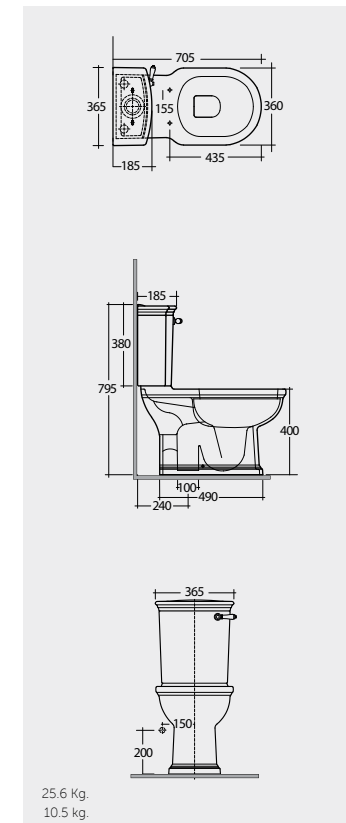

Measurements

القياسات

Lacquered Polyester RAK-Washington
WTSC3901503
ABS RAK-Washington
JM05DSCQRAWHA
Urea RAK-Compact
YFG173A