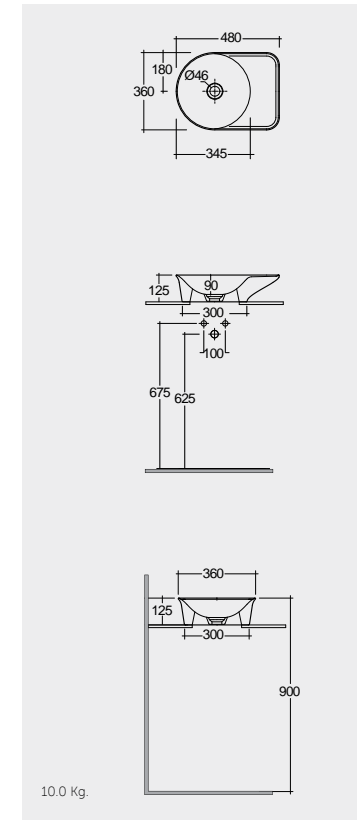

Models

النماذج

Matt Finish

Matt Finish

Drain not included

Drain not included

Drain not included

Drain not included

Measurements

القياسات

10.0 Kg

10.0 Kg

12.0 Kg

12.0 Kg

Notes

ملحوظة

All dimensions in mm tolerance $\pm 5\%$ for below 200mm and $\pm 3\%$ for above 200mm

جميع القياسات تكون بالمليمتر $\pm 5\%$ للقياسات التي تقل عن 200 مليمتر و $\pm 3\%$ للقياسات التي تتجاوز 200 مليمتر

Models

النماذج

Inspectionable
Space Saving

Measurements

القياسات

500 AWH

500 AWH

0.3 Kg