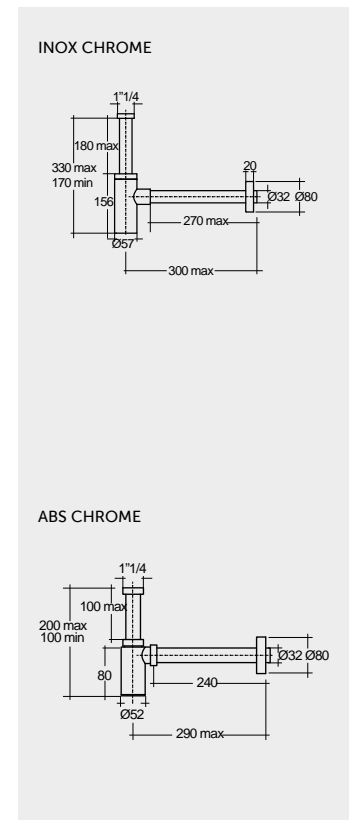

Measurements

القياسات

Colours available

Colours shown here are as close to actual sanitaryware as printing process will allow
الألوان المبينة هنا قريبة إلى ألوان الأدوات الصحية الفعلية حسبما تسمح به عملية الطباعة

الألوان المتاحة

Models

النماذج