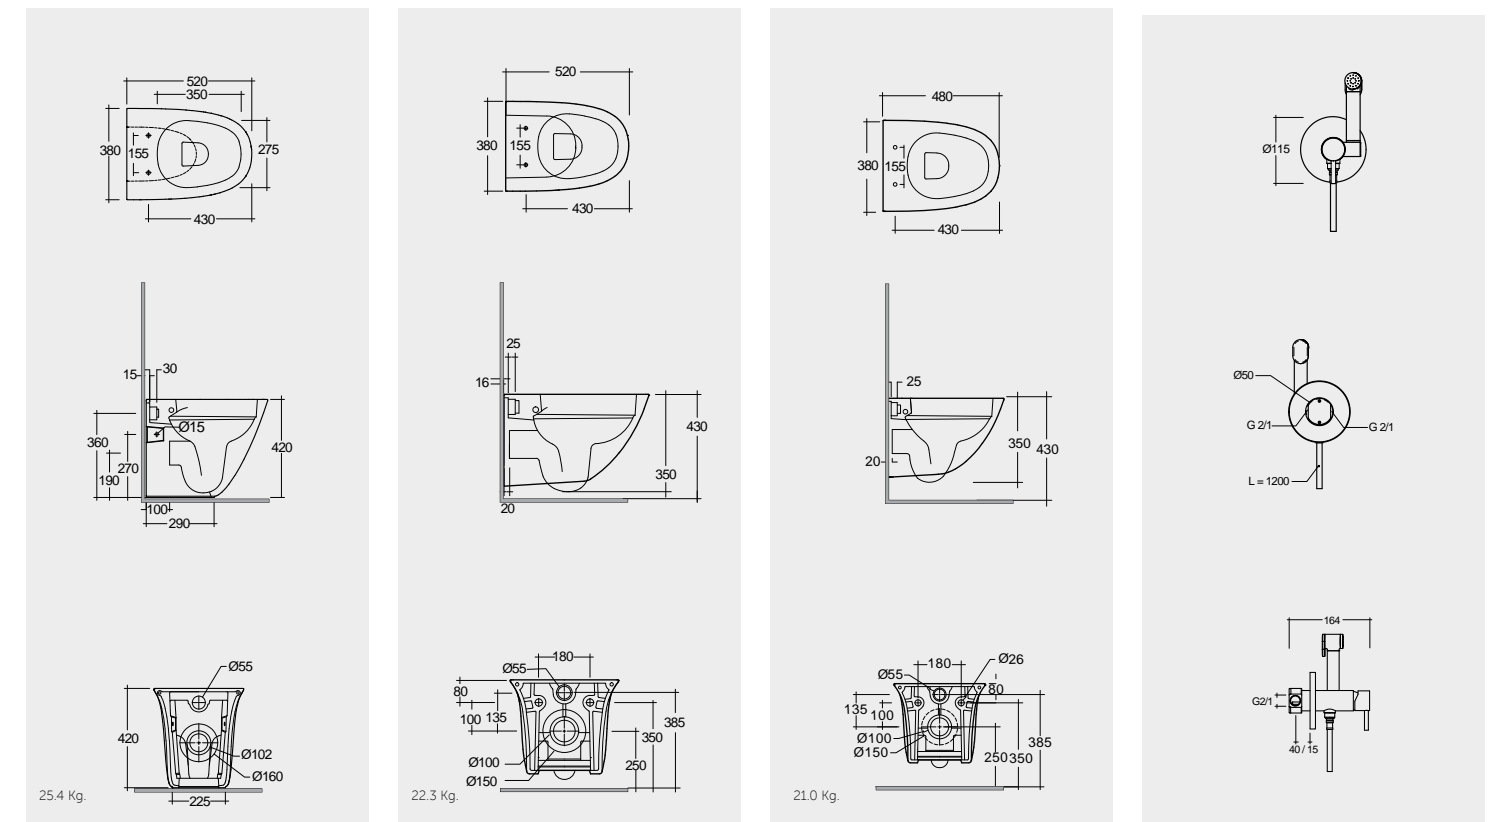

Measurements

Urea RAK-Sensation
SENSC3901WH

Urea RAK-Sensation
SENSC3900WH

Urea RAK-Sensation
SENSC3901WH

Urea RAK-Sensation
SENSC3900WH

Urea RAK-Sensation
SENSC3901WH

Urea RAK-Sensation
SENSC3900WH

Notes

All dimensions in mm tolerance $\pm 5\%$ for below 200mm and $\pm 3\%$ for above 200mm

جميع القياسات تكون بالمليمتر $\pm 5\%$ للقياسات التي تقل عن 200 مليمتر و $\pm 3\%$ للقياسات التي تتجاوز 200 مليمتر

ملحوظة