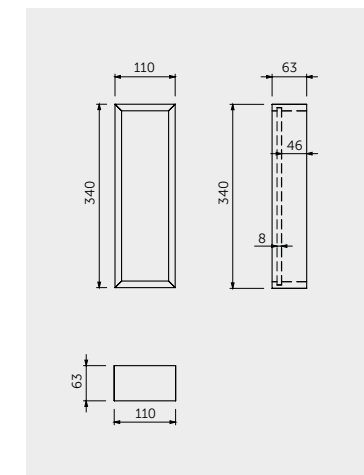

DRAWER INSERT ORGANISERS

TOP DRAWER INSERT
أدراج داخلية علوية

H 6 x W 11 x D 34CM
ANTHRACITE
JOYDIST