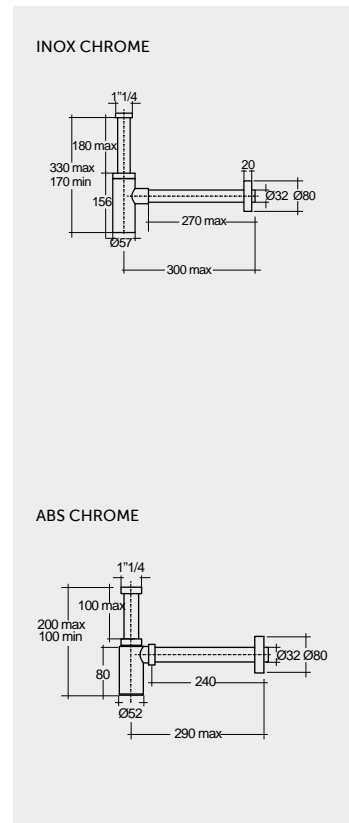

Measurements

القياسات

Colours available

الألوان المتاحة

Colours shown here are as close to actual sanitaryware as printing process will allow
الألوان المبينة هنا قريبة إلى ألوان الأدوات الصحية الفعلية حسبما تسمح به عملية الطباعة