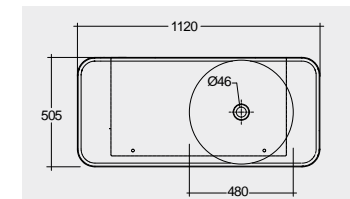

Measurements

القياسات

36.0 Kg

36.0 Kg

36.0 Kg

36.0 Kg

Notes

ملحوظة

All dimensions in mm tolerance $\pm 5\%$ for below 200mm and $\pm 3\%$ for above 200mm

جميع القياسات تكون بالمليمتر $\pm 5\%$ للقياسات التي تقل عن 200 مليمتر و $\pm 3\%$ للقياسات التي تتجاوز 200 مليمتر