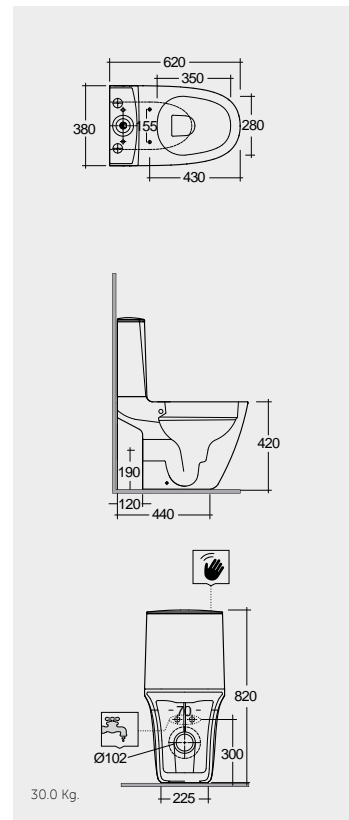

Hidden Fixations

Back Open

Back Open

Comfort Height 42 CM

Comfort Height 42 CM

Comfort Height 42 CM

Measurements

القياسات