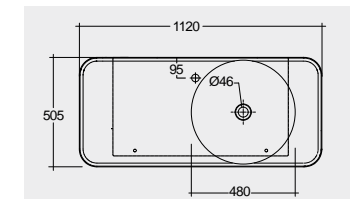

Measurements

القياسات

36.0 Kg

36.0 Kg

36.0 Kg

36.0 Kg

Notes

ملحوظة

All dimensions in mm tolerance $\pm 5\%$ for below 200mm and $\pm 3\%$ for above 200mm

جميع القياسات تكون بالمليمتر $\pm 5\%$ للقياسات التي تقل عن 200 مليمتر و $\pm 3\%$ للقياسات التي تتجاوز 200 مليمتر