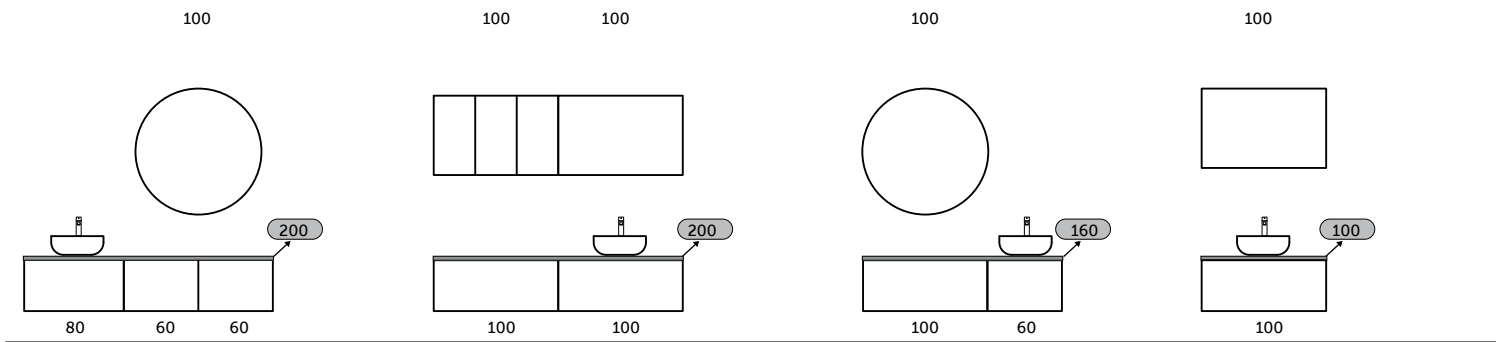

RAK-PLANO & COUNTERTOP WB