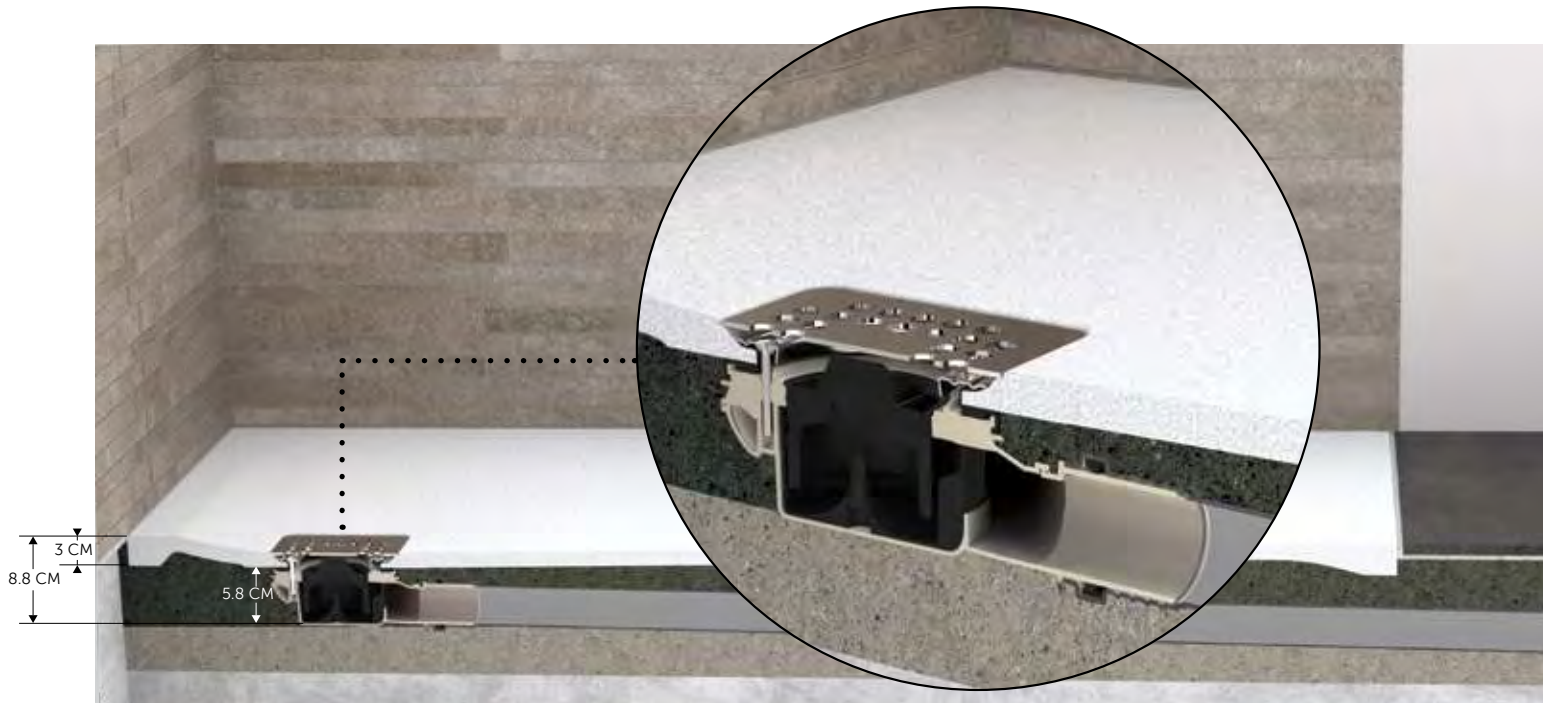

RAK-Feeling shower trays can be installed flush to floor, semi-recessed or directly onto the floor.. RAK-Feeling products are ideal for both new buildings and renovations, thanks to the minimum dimensions of 5.8 cm required under the shower tray for the waste.