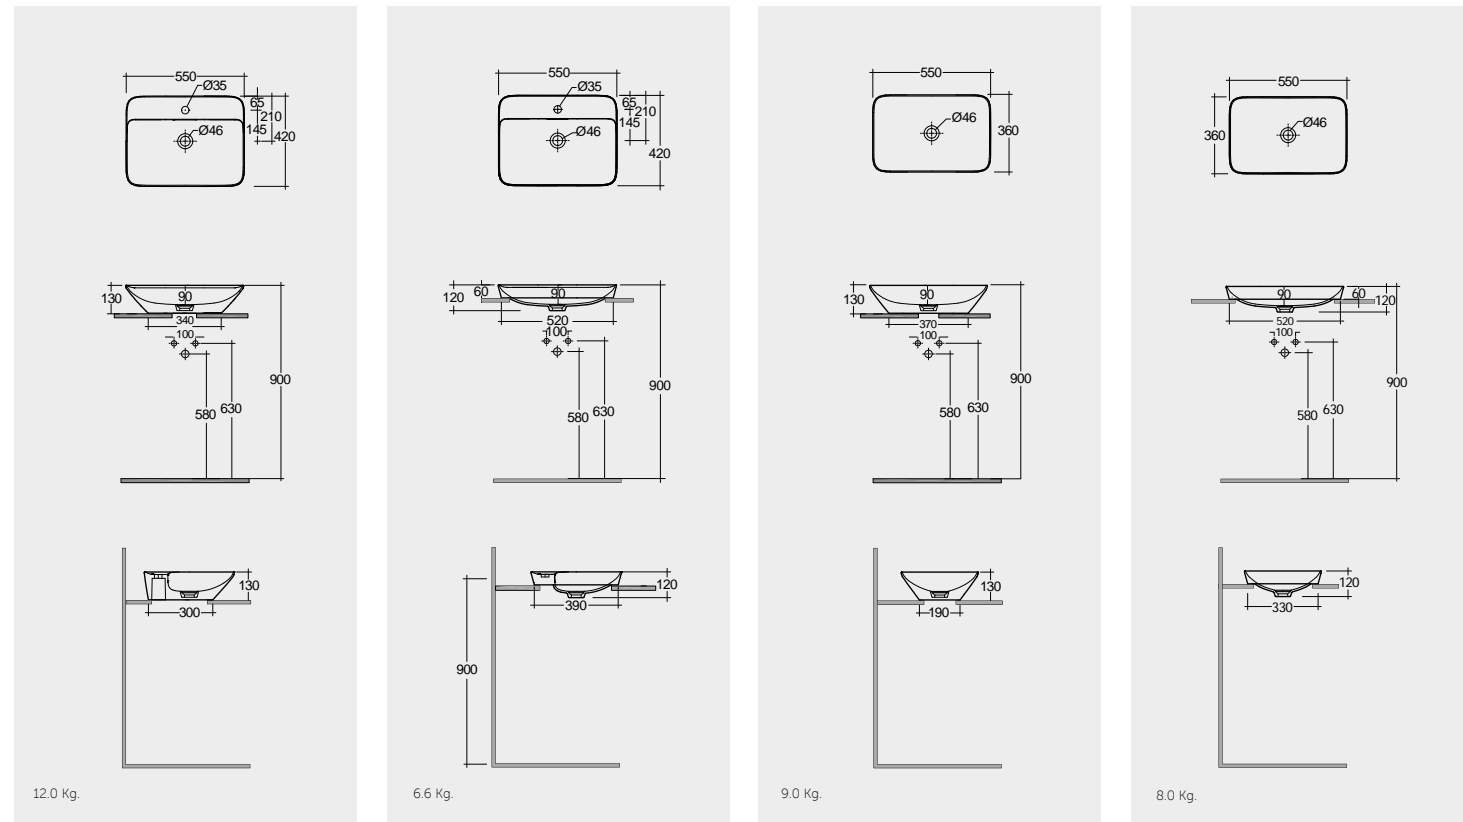

Measurements

القياسات