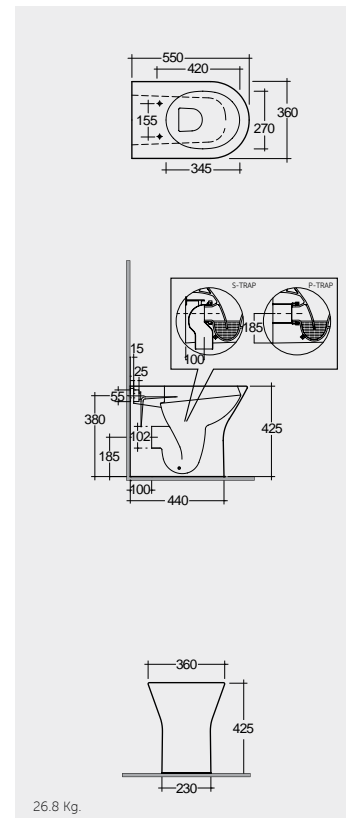

Hidden Fixations

Comfort Height 45 Cm

Comfort Height 42.5 Cm

Measurements

القياسات

Urea RAK-Resort YFG106C

Urea RAK-Resort YFG106C

Urea RAK-Resort YFG106C