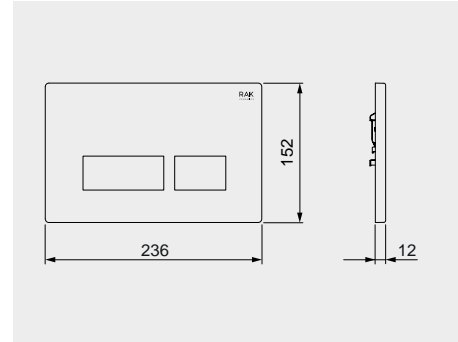

FSRAKPPL003500

FSRAKPPL003505

FSRAKPPL003514

FSRAKPPL003503

FSRAKPPL003504

ROUND