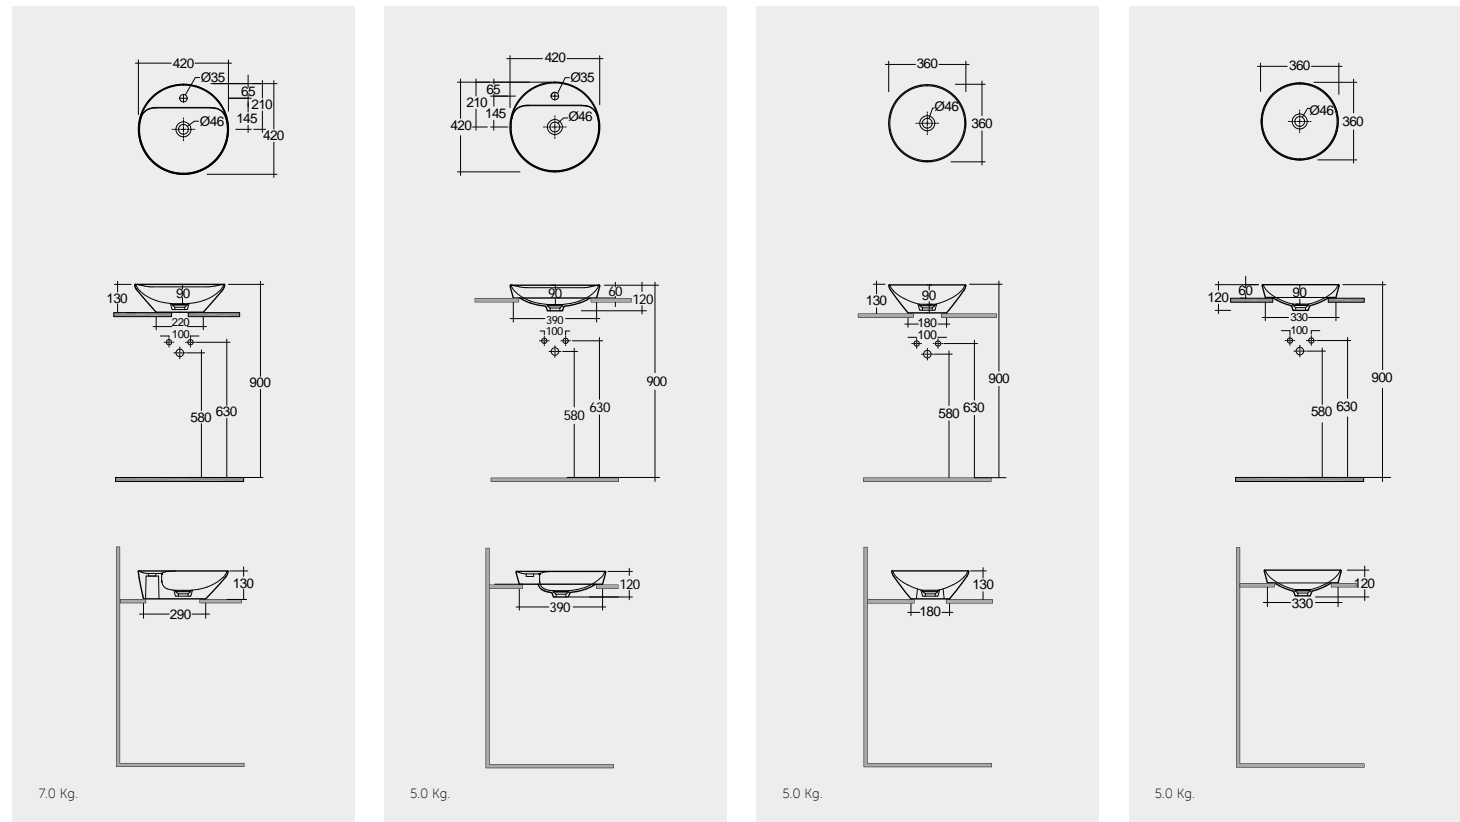

Models

النماذج

42X42 CM
VARCT14201AWHA

42X42 CM
VARDI14201AWHA

36X36 CM
VARCT13600AWHA

36X36 CM
VARDI13600AWHA

Measurements

القياسات