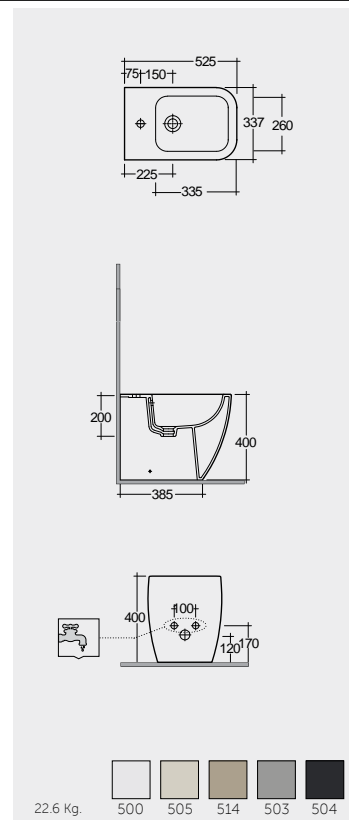

Urea RAK-Feeling
MPSC3901514

Urea RAK-Feeling
MPSC3901514

Notes

ملحوظة

All dimensions in mm tolerance $\pm 5\%$ for below 200mm and $\pm 3\%$ for above 200mm

جميع القياسات تكون بالمليمتر $\pm 5\%$ للقياسات التي تقل عن 200 مليمتر و $\pm 3\%$ للقياسات التي تتجاوز 200 مليمتر