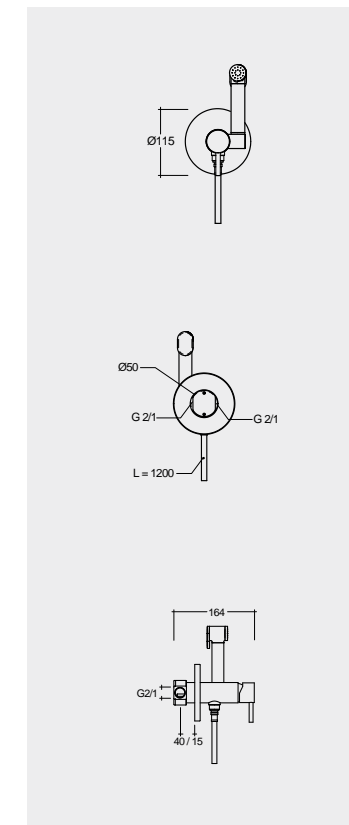

Models

النماذج

62 CM
TQ16AWHA
TQ10AWHA

62 CM
TQ11AWHA
TQ10AWHA

Back Open

SET WITH MIXER (SHATAFF)
BRASS CHROME : SPRDMX0001

Measurements

القياسات