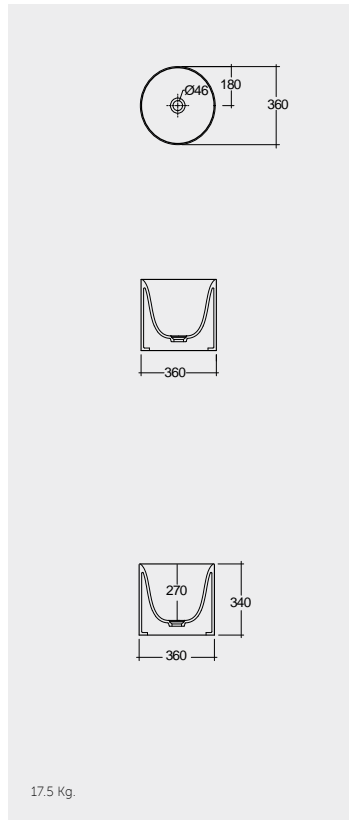

Measurements

القياسات

Notes

ملحوظة

All dimensions in mm tolerance $\pm 5\%$ for below 200mm and $\pm 3\%$ for above 200mm | جميع القياسات تكون بالمليمتر $\pm 5\%$ للقياسات التي تقل عن 200 مليمتر و $\pm 3\%$ للقياسات التي تتجاوز 200 مليمتر