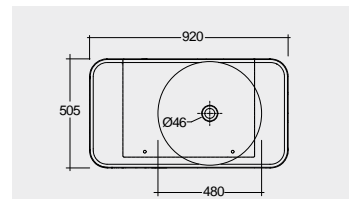

Measurements

القياسات

30.0 Kg

30.0 Kg

30.0 Kg

30.0 Kg