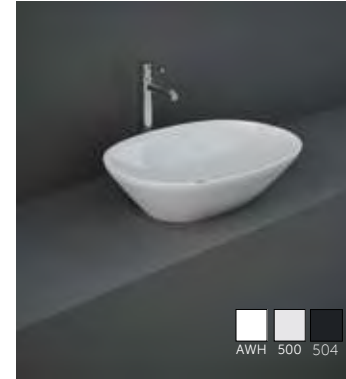

50X36 CM
VART25000AWHA