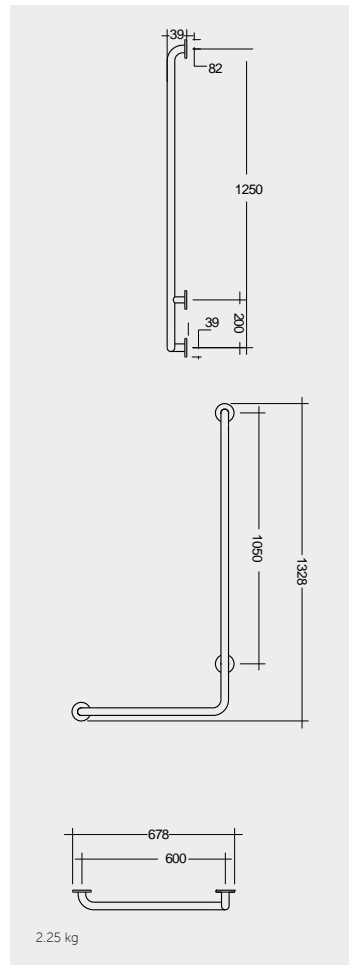

**SENIOR
NEEDS**

RAK-SILVER / GRAB BARS

Models

النماذج

Measurements

القياسات

Notes

ملحوظة

All dimensions in mm tolerance $\pm 5\%$ for below 200mm and $\pm 3\%$ for above 200mm

جميع القياسات تكون بالمليمتر $\pm 5\%$ للقياسات التي تقل عن 200 مليمتر و $\pm 3\%$ للقياسات التي تتجاوز 200 مليمتر

ROUGH POLISHING
FOR BETTER GRIP

SENIOR
NEEDS