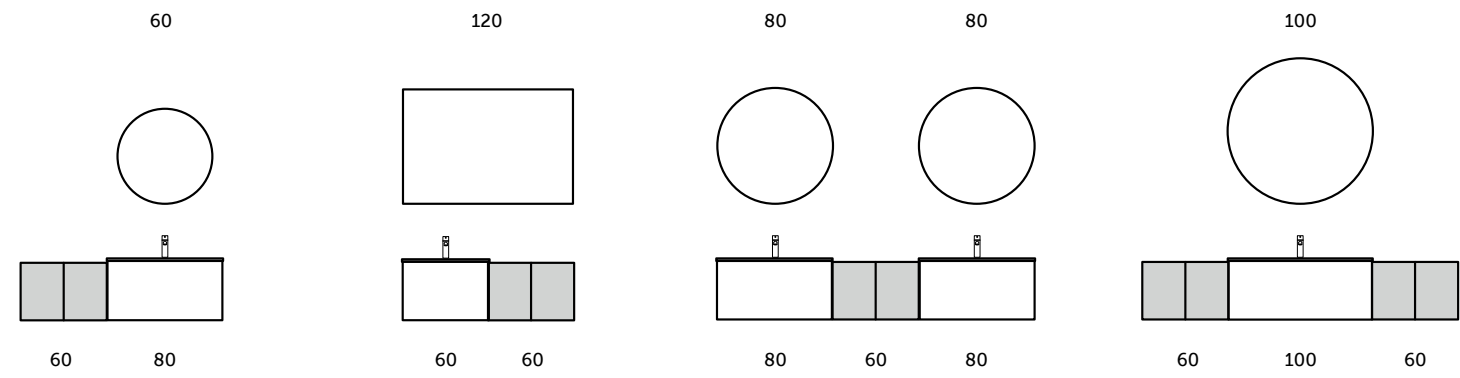

OPEN STORAGE AND TALL CABINET UNITS

Models

النماذج

60 CM
JOYOS040MGY

W 30 x D 23 x H 120CM
JOYTS120UGY

Measurements

القياسات

WITH RAK-JOY DROP-IN WASHBASINS