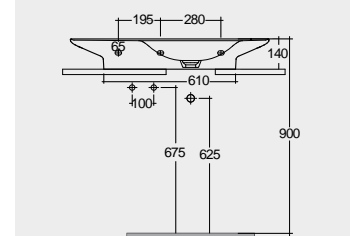

Measurements

القياسات

30.0 Kg

30.0 Kg

30.0 Kg

30.0 Kg