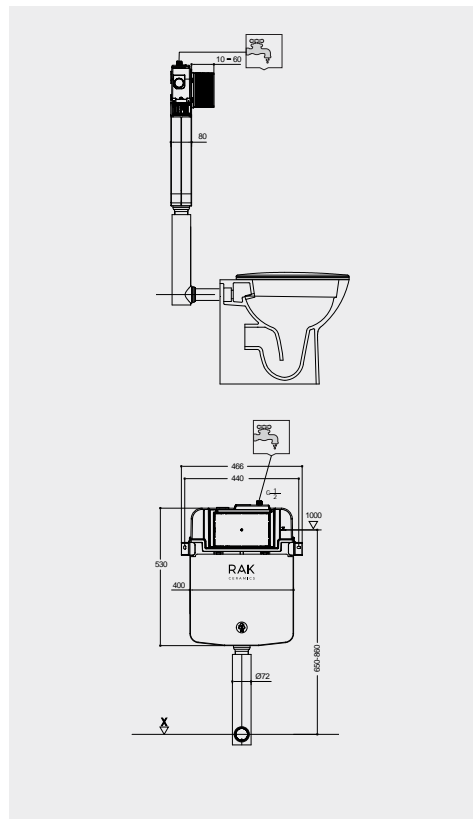

RAK-NEOFIX / 8 CM THICKNESS