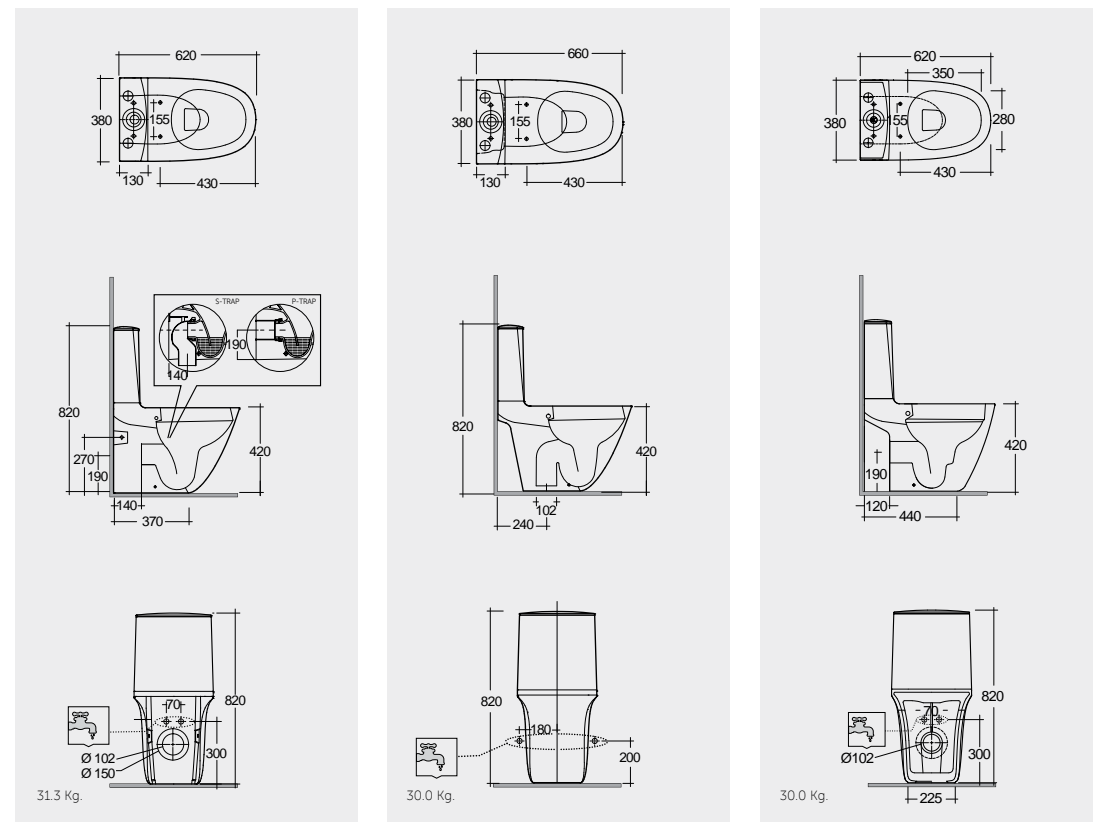

Measurements

Urea RAK-Sensation
SENSC3901WH

Urea RAK-Sensation
SENSC3900WH

Urea RAK-Sensation
SENSC3901WH

Urea RAK-Sensation
SENSC3900WH

Urea RAK-Sensation
SENSC3901WH

Urea RAK-Sensation
SENSC3900WH

الألوان المتاحة

Colours shown here are as close to actual sanitaryware as printing process will allow
الألوان المبينة هنا قريبة إلى ألوان الأدوات الصحية الفعلية حسبما تسمح به عملية الطباعة