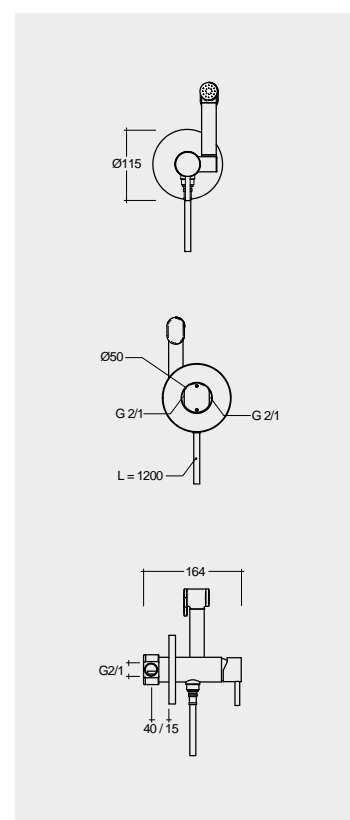

Hidden Fixations

Back Open

Back Open

Comfort Height 42 CM

Comfort Height 42 CM

Comfort Height 42 CM

Measurements

القياسات