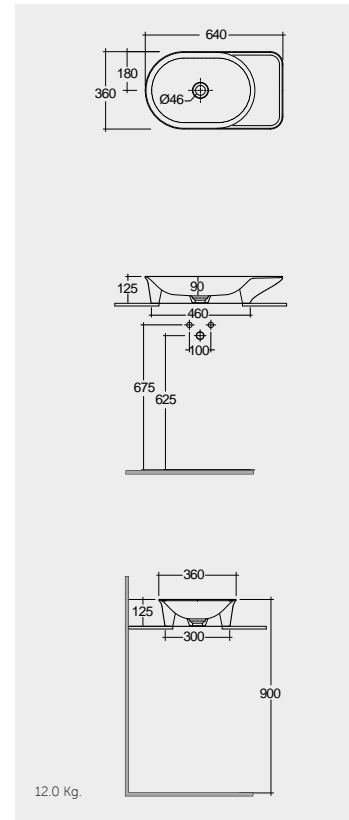

Drain not included

Measurements

القياسات

10.0 Kg

10.0 Kg

12.0 Kg

12.0 Kg

Notes