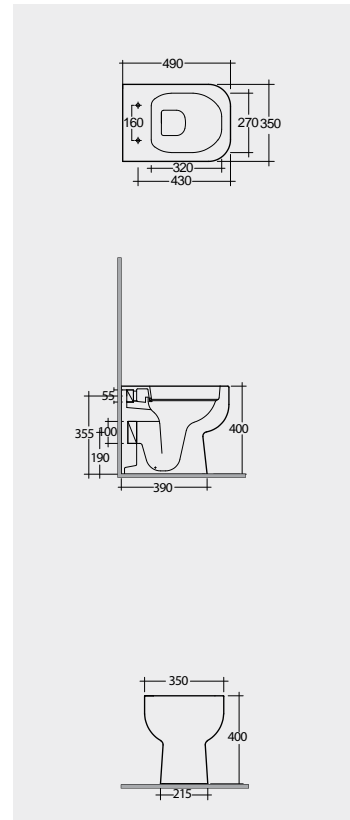

Urea RAK-Series 600
YFG187

Urea RAK-Series 600
YFG187B

Measurements

القياسات