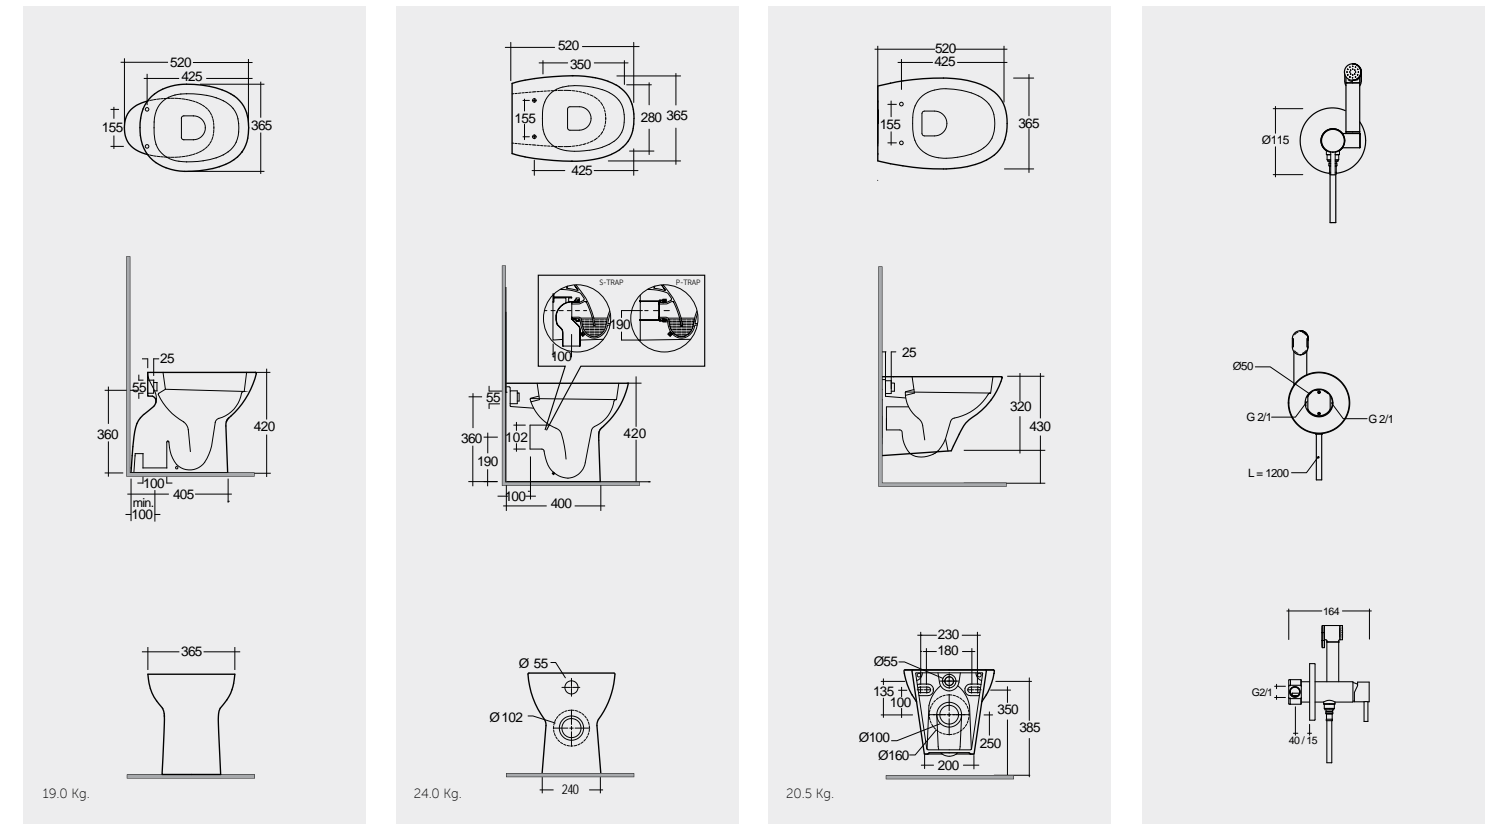

Measurements

القياسات

Urea RAK-Morning MORSC3900WH
Urea RAK-Morning MORSC3901WH

Urea RAK-Morning MORSC3900WH
Urea RAK-Morning MORSC3901WH

Urea RAK-Morning MORSC3900WH
Urea RAK-Morning MORSC3901WH