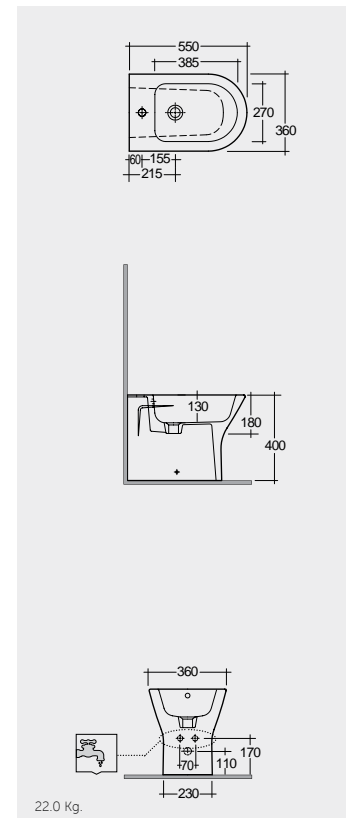

Measurements

القياسات

Notes

All dimensions in mm tolerance $\pm 5\%$ for below 200mm and $\pm 3\%$ for above 200mm

جميع القياسات تكون بالمليمتر $\pm 5\%$ للقياسات التي تقل عن 200 مليمتر و $\pm 3\%$ للقياسات التي تتجاوز 200 مليمتر