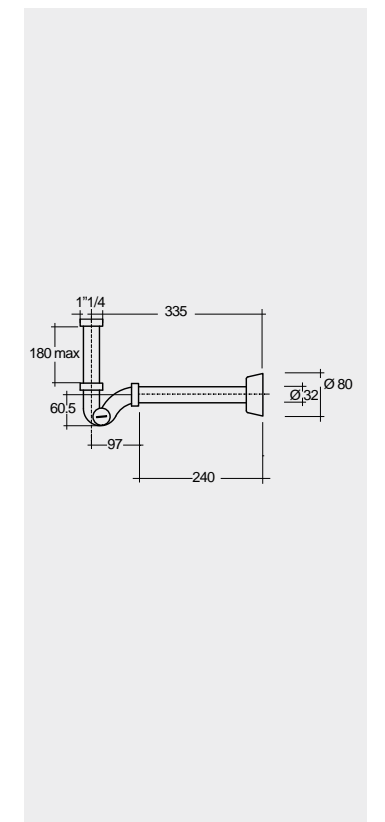

Measurements

القياسات

Notes

ملحوظة

All dimensions in mm tolerance $\pm 5\%$ for below 200mm and $\pm 3\%$ for above 200mm

جميع القياسات تكون بالمليمتر $\pm 5\%$ للقياسات التي تقل عن 200 مليمتر و $\pm 3\%$ للقياسات التي تتجاوز 200 مليمتر