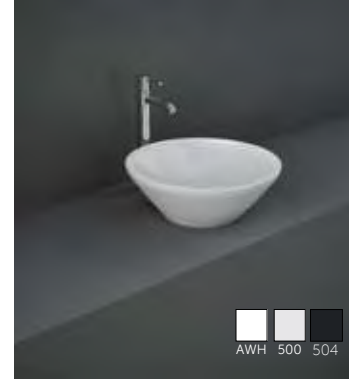

36X36 CM
VARCT13600AWHA