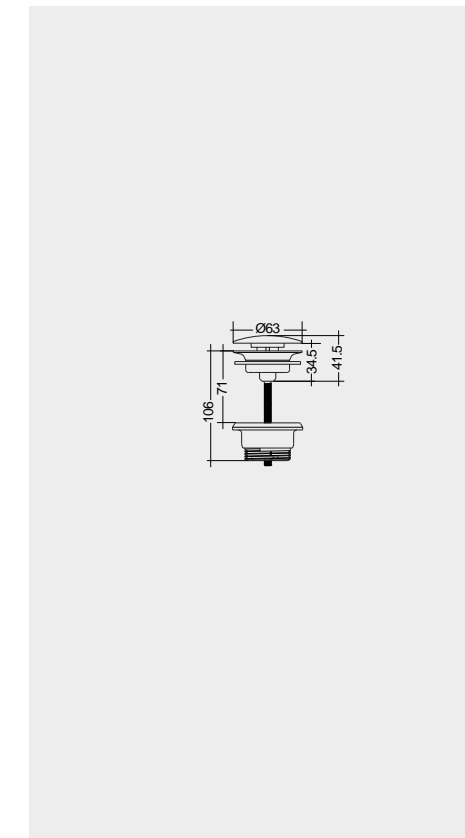

Measurements

القياسات