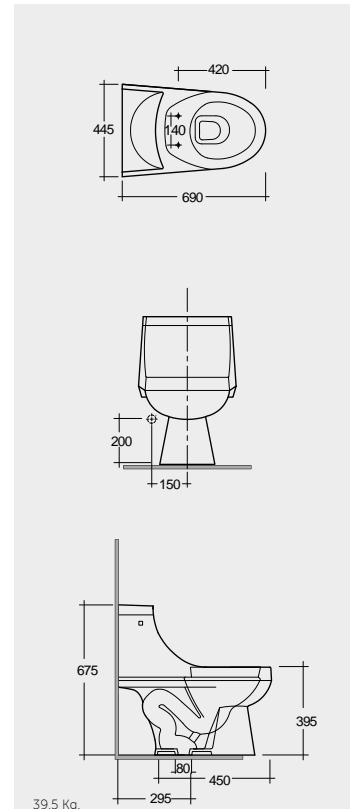

74 CM
WT12AWHA
WT09AWHA

Measurements

القياسات

43.0 Kg.
Complete set included seat cover & flush together

43.0 Kg.
ABS Metro Deluxe

Urea RAK Metro

39.5 Kg.
ABS Star

39.5 Kg.
ABS RAK Oasis