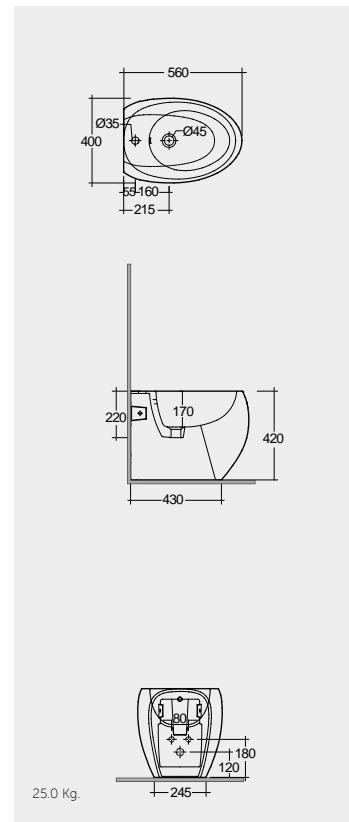

Hidden Fixations
Comfort Height 42 CM

Matt Finish
Hidden Fixations
Comfort Height 42 CM

Matt Finish
Hidden Fixations
Comfort Height 42 CM

Inspectionable

Measurements

القياسات

Models

النماذج